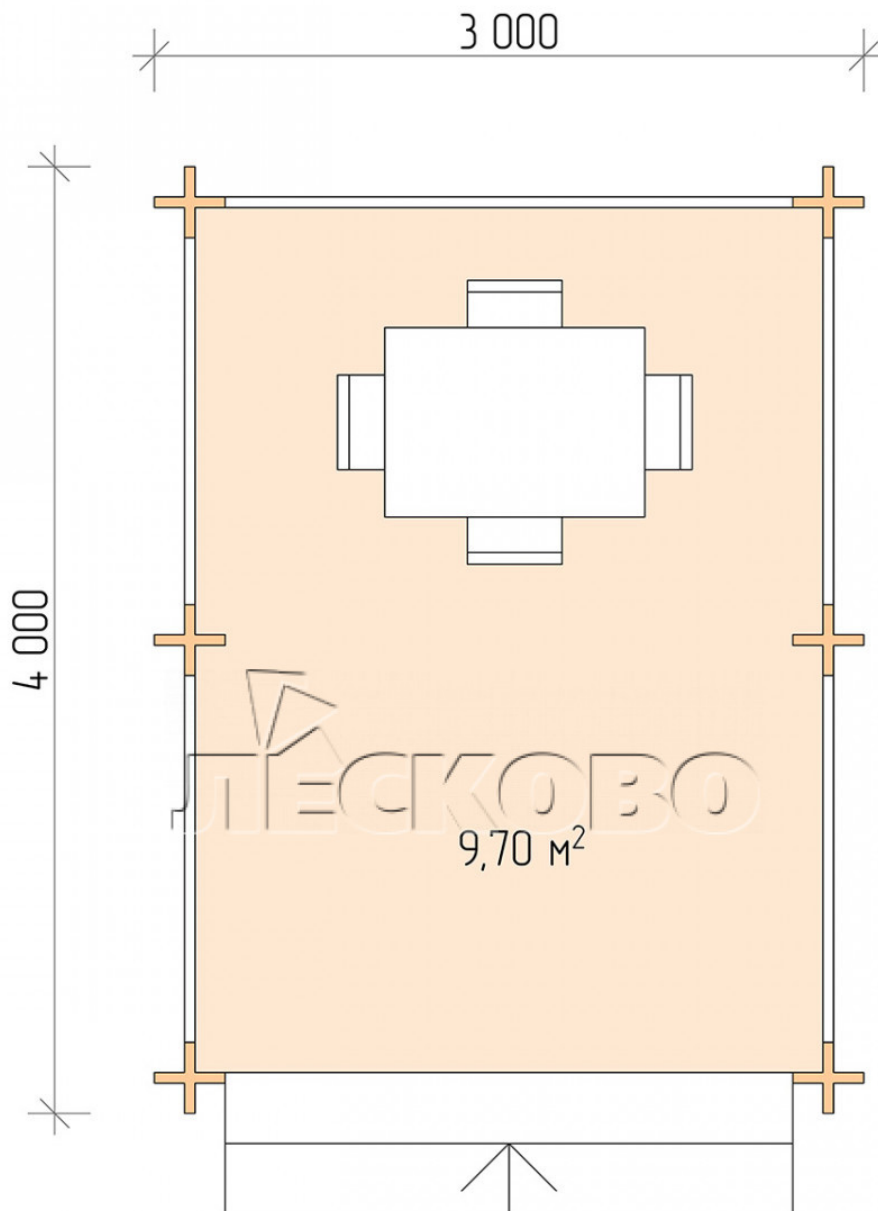

## Gazebo "BS" series 3x4

Project Dimensions

3 × 4 / 10 m<sup>2</sup>

Full house set

**1,749 €**

# Разрез

### House Kit

- Wall kit: mini-chamber drying chamber 44 × 145 mm with bowls for the project. The material of the tree is spruce, pine (GOST 8486). Humidity 12-14%. The height of the walls is 2.16 m;
- Logs, lower harness: board 45 × 145 mm chamber drying 10-12%;
- Floors: floorboard 35 mm, chamber drying;
- Ceiling: imitation of a bar 20 × 135 mm, chamber drying;
- Platbands: dry planed board 20 × 100 mm;
- Roof: shingles;