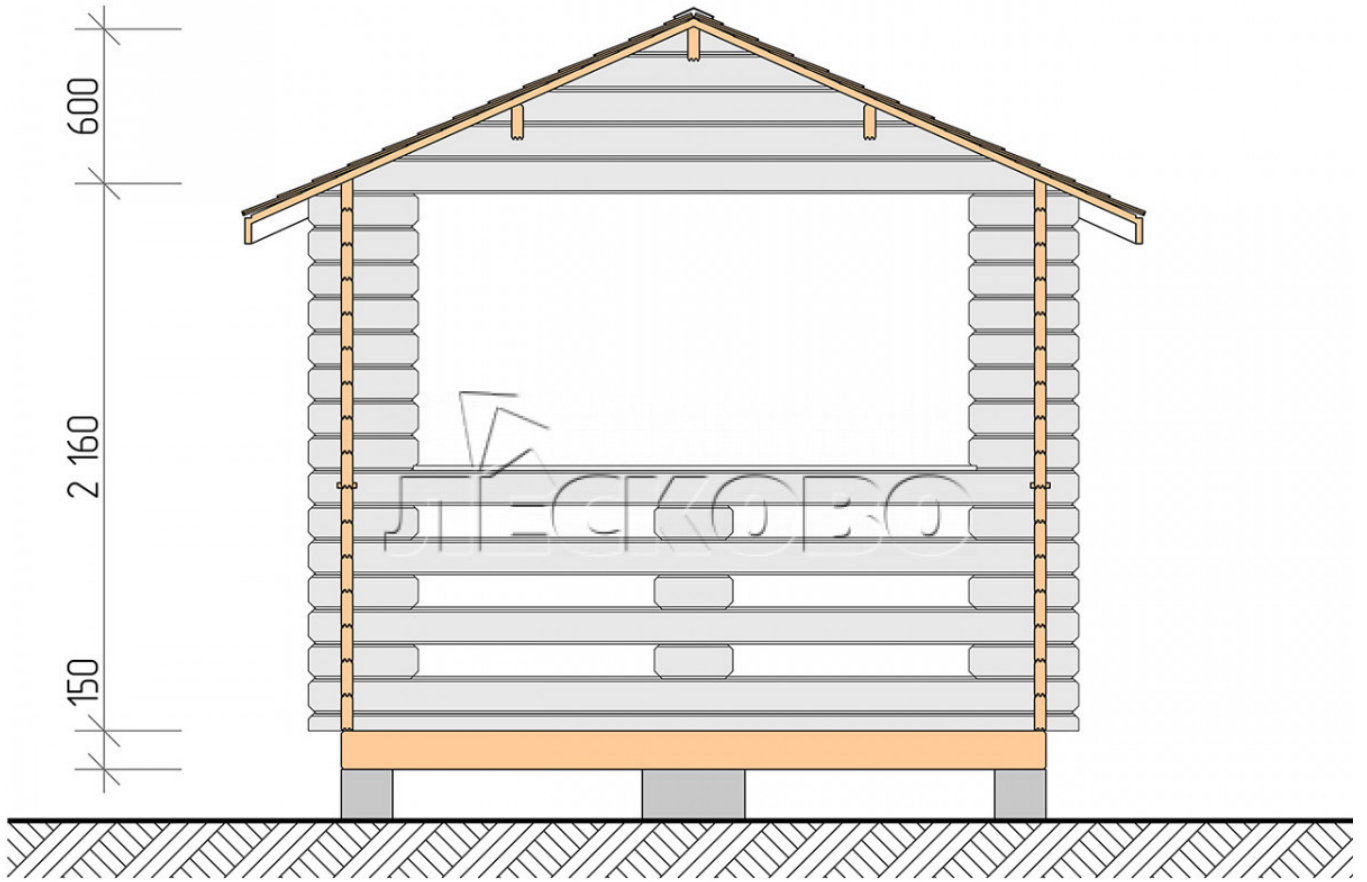

## Gazebo "BS" series 3x4

Project Dimensions

3 × 4 / 10 m<sup>2</sup>

Full house set

**1,749 €**

# Разрез

### House Kit

- Wall kit: mini-chamber drying chamber 44 × 145 mm with bowls for the project. The material of the tree is spruce, pine (GOST 8486). Humidity 12-14%. The height of the walls is 2.16 m;
- Logs, lower harness: board 45 × 145 mm chamber drying 10-12%;
- Floors: floorboard 35 mm, chamber drying;
- Ceiling: imitation of a bar 20 × 135 mm, chamber drying;
- Platbands: dry planed board 20 × 100 mm;
- Roof: shingles;