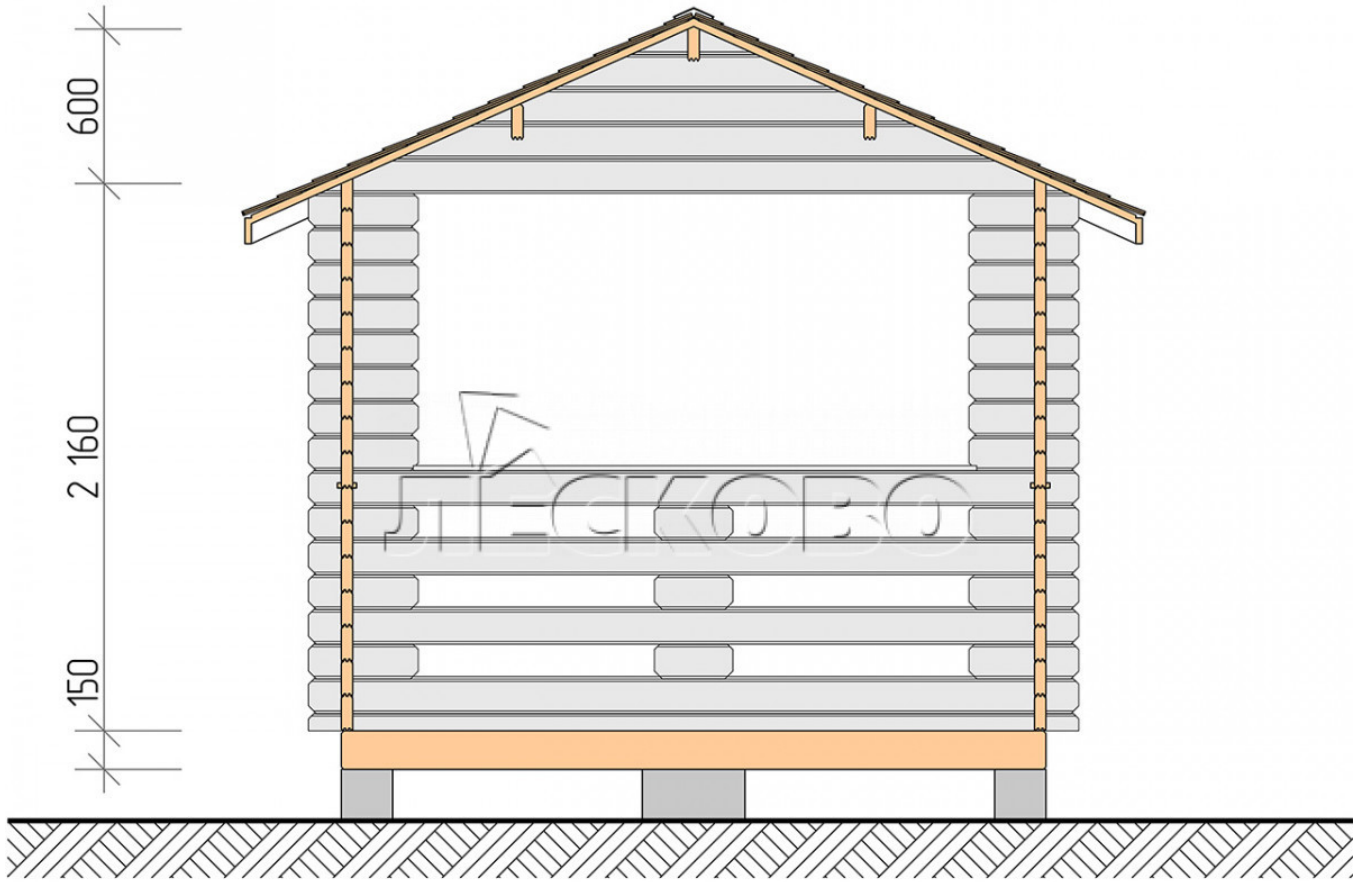

## Gazebo "BS" series 3x4

Project Dimensions

3 × 4 / 10 m<sup>2</sup>

Full house set

**1,433 €**

# Разрез

### House Kit

- Wall kit: mini-chamber drying chamber 44 × 145 mm with bowls for the project. The material of the tree is spruce, pine (GOST 8486). Humidity 12-14%. The height of the walls is 2.16 m;
- Logs, lower harness: board 45 × 145 mm chamber drying 10-12%;
- Floors: floorboard 35 mm, chamber drying;
- Ceiling: imitation of a bar 20 × 135 mm, chamber drying;
- Platbands: dry planed board 20 × 100 mm;
- Roof: shingles;