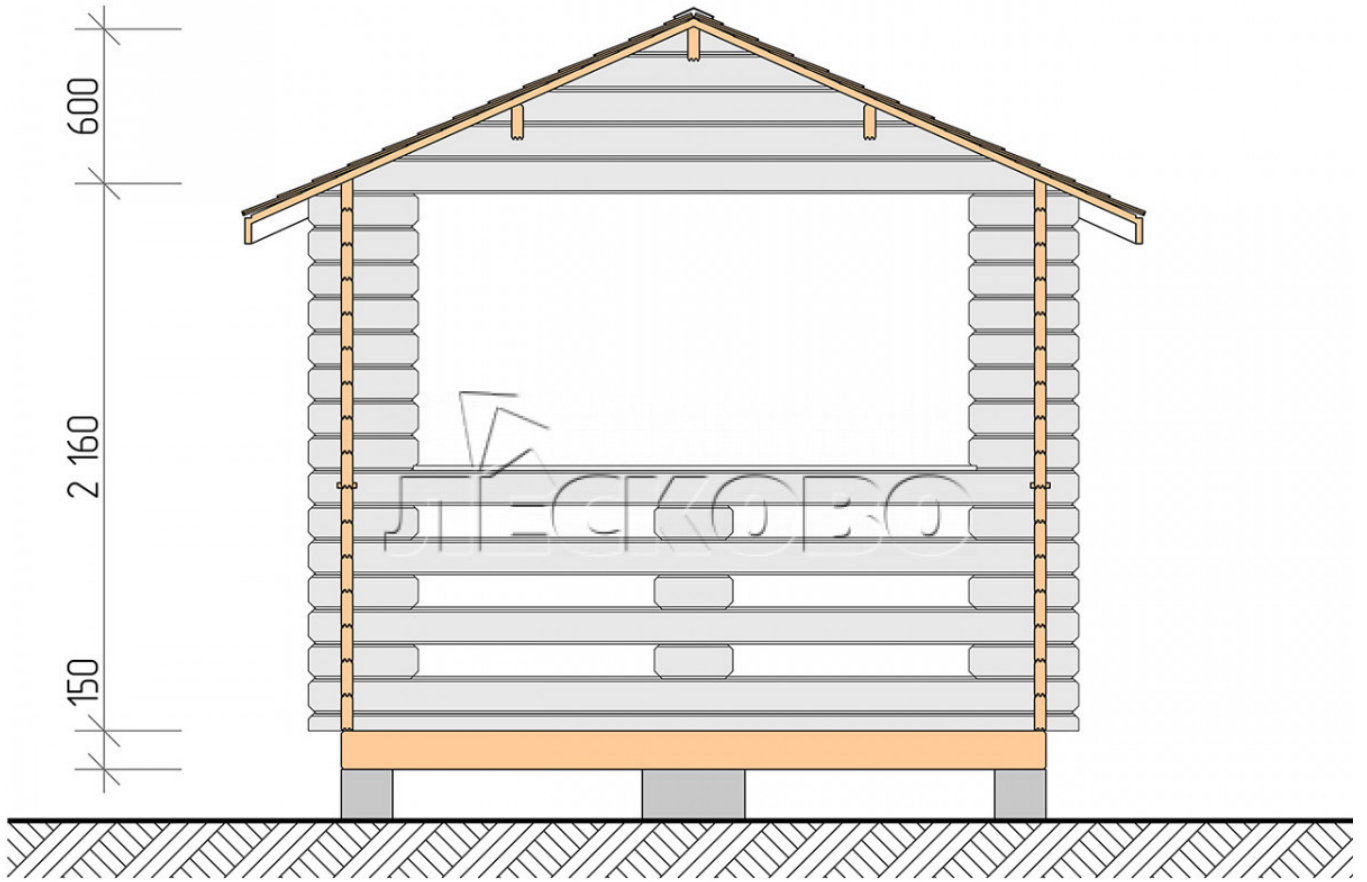

Gazebo "BS" series 3x4

Project Dimensions

3 × 4 / 10 m²

Full house set

1,509 €

Timber

45 MM

65 MM
+ 342 €

Project planning

3 000

4 000

9,70
M²

Разрез

House Kit

- Wall kit: mini-chamber drying chamber 44×145 mm with bowls for the project. The material of the tree is spruce, pine (GOST 8486). Humidity 12-14%. The height of the walls is 2.16 m;
- Logs, lower harness: board 45×145 mm chamber drying 10-12%;
- Floors: floorboard 35 mm, chamber drying;
- Ceiling: imitation of a bar 20×135 mm, chamber drying;
- Platbands: dry planed board 20×100 mm;
- Roof: shingles;