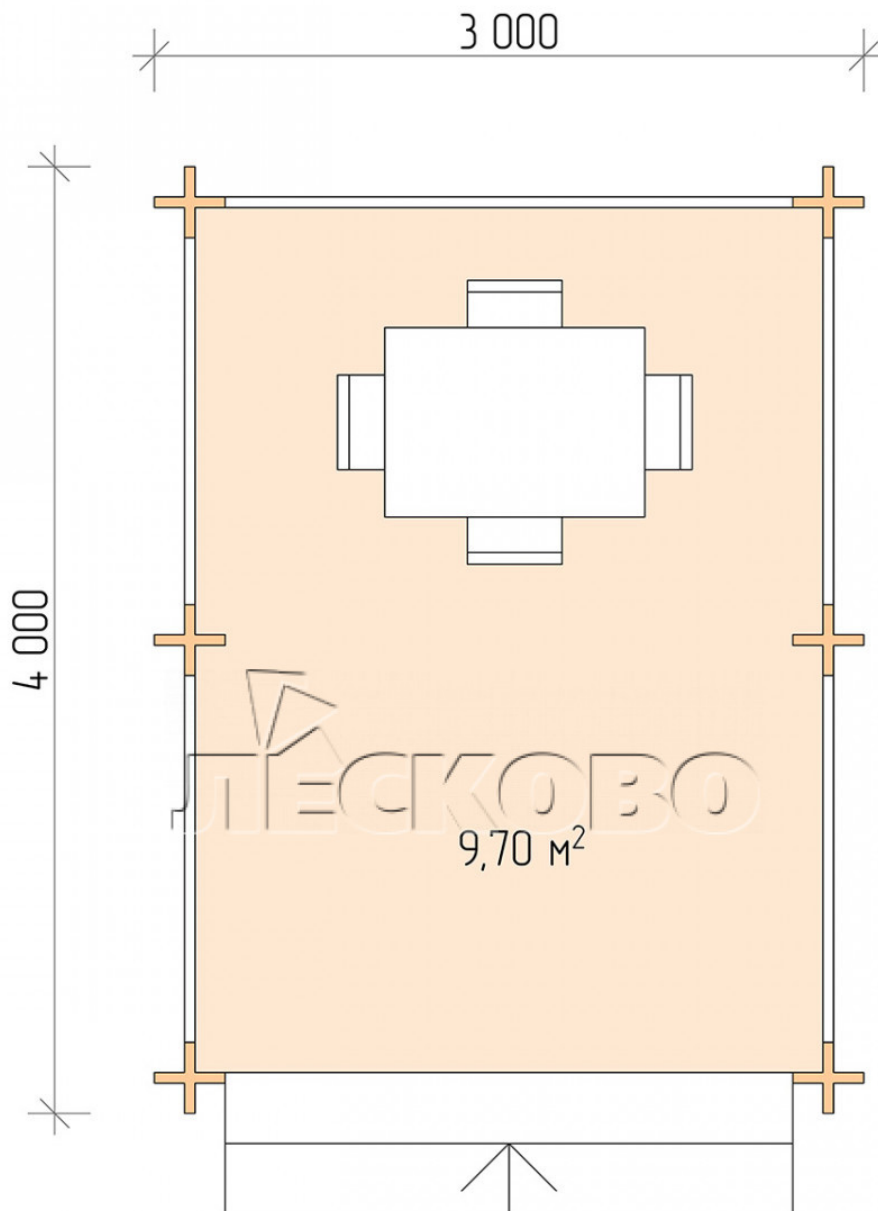

House Kit

- Wall kit: mini-chamber drying chamber 44 × 145 mm with bowls for the project. The material of the tree is spruce, pine (GOST 8486). Humidity 12-14%. The height of the walls is 2.16 m;
- Logs, lower harness: board 45 × 145 mm chamber drying 10-12%;
- Floors: floorboard 35 mm, chamber drying;
- Ceiling: imitation of a bar 20 × 135 mm, chamber drying;
- Platbands: dry planed board 20 × 100 mm;
- Roof: shingles;