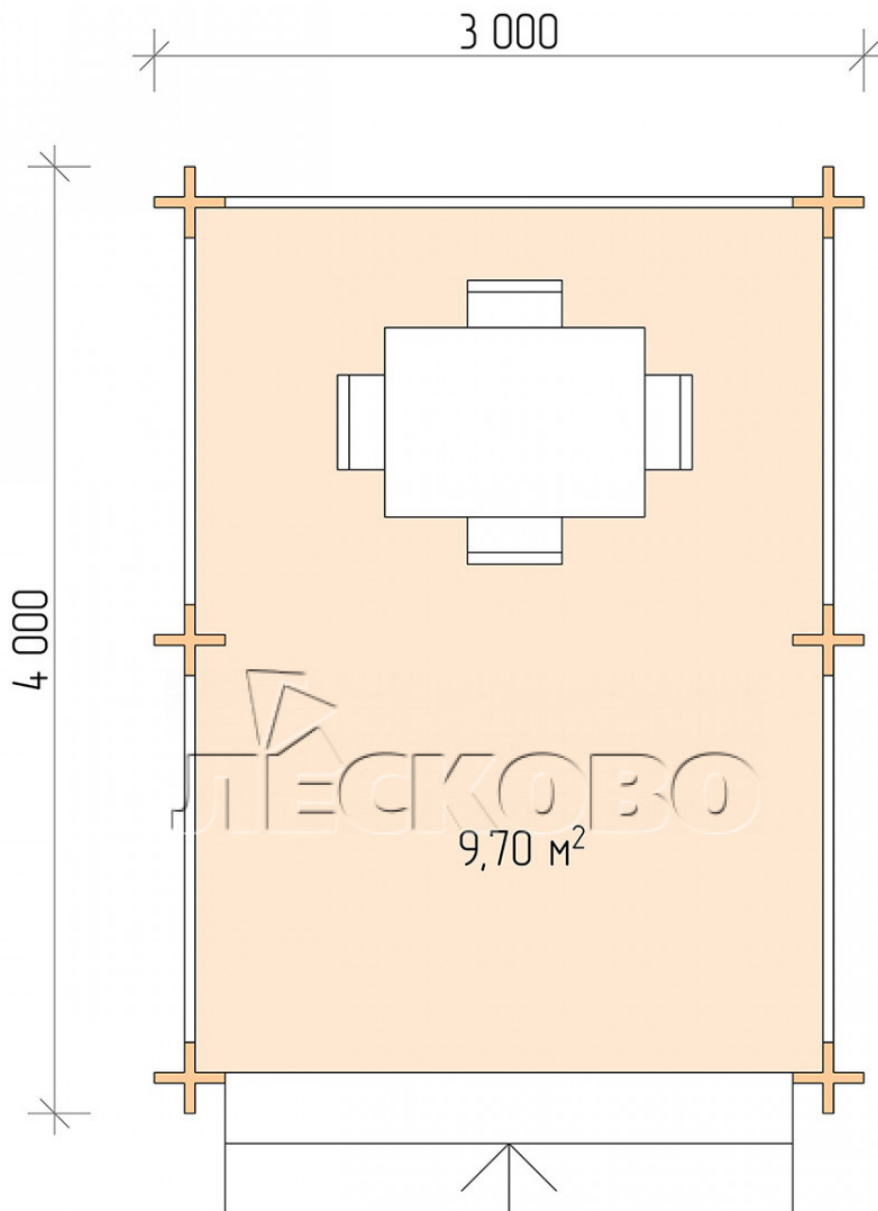

## Gazebo "BS" series 3x4

Project Dimensions

3 × 4 / 10 m<sup>2</sup>

Full house set

**1,433 €**

# Разрез

### House Kit

- Wall kit: mini-chamber drying chamber 44 × 145 mm with bowls for the project. The material of the tree is spruce, pine (GOST 8486). Humidity 12-14%. The height of the walls is 2.16 m;
- Logs, lower harness: board 45 × 145 mm chamber drying 10-12%;
- Floors: floorboard 35 mm, chamber drying;
- Ceiling: imitation of a bar 20 × 135 mm, chamber drying;
- Platbands: dry planed board 20 × 100 mm;
- Roof: shingles;