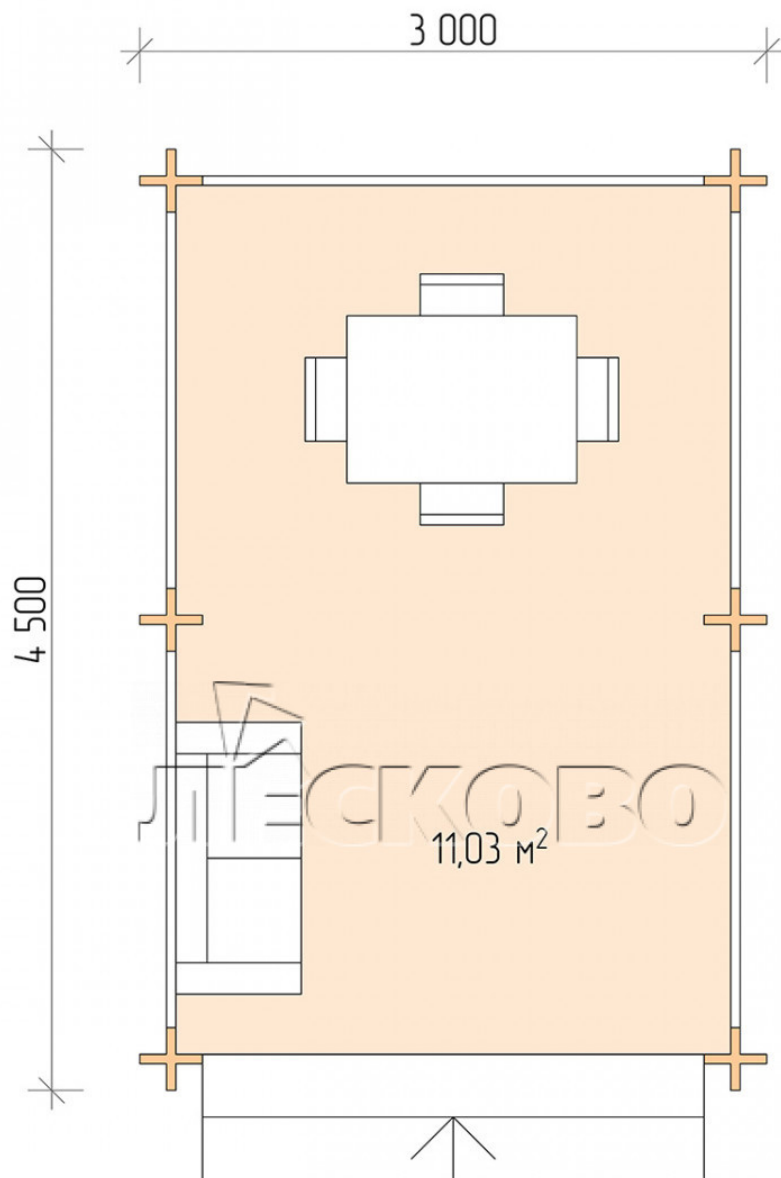

Gazebo "BS" series 3x4.5

Project Dimensions

3 × 4.5 / 11.3 m²

Full house set

1,786 €

Timber

45 MM

65 MM
+ 391 €

Project planning

3 000

4 500

Разрез

House Kit

- Wall kit: mini-chamber drying chamber 44 × 145 mm with bowls for the project. The material of the tree is spruce, pine (GOST 8486). Humidity 12-14%. The height of the walls is 2.16 m;
- Logs, lower harness: board 45 × 145 mm chamber drying 10-12%;
- Floors: floorboard 35 mm, chamber drying;
- Ceiling: imitation of a bar 20 × 135 mm, chamber drying;
- Platbands: dry planed board 20 × 100 mm;
- Roof: shingles;