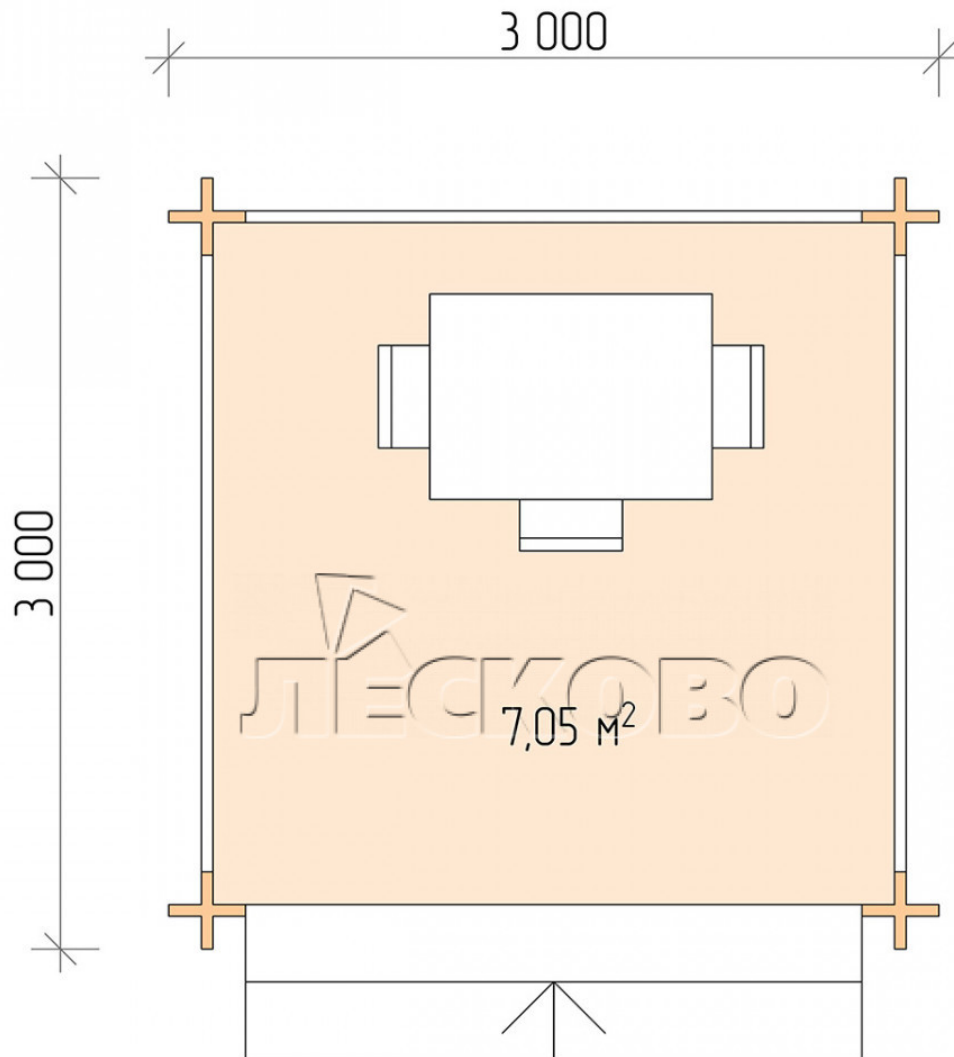

Gazebo "BS" series 3x3

Project Dimensions

3 × 3 / 7.3 m²

Full house set

1,145 €

Timber

45 MM

65 MM
+ 254 €

Project planning

3 000

3 000

7,05
M²

Разрез

House Kit

- Wall kit: mini-chamber drying chamber 44 × 145 mm with bowls for the project. The material of the tree is spruce, pine (GOST 8486). Humidity 12-14%. The height of the walls is 2.16 m;
- Logs, lower harness: board 45 × 145 mm chamber drying 10-12%;
- Floors: floorboard 35 mm, chamber drying;
- Ceiling: imitation of a bar 20 × 135 mm, chamber drying;
- Platbands: dry planed board 20 × 100 mm;
- Roof: shingles;

- Skirting board 35 mm.

+7 (4942) 499-770

156014, г. Кострома, ул. Базовая, д. 8