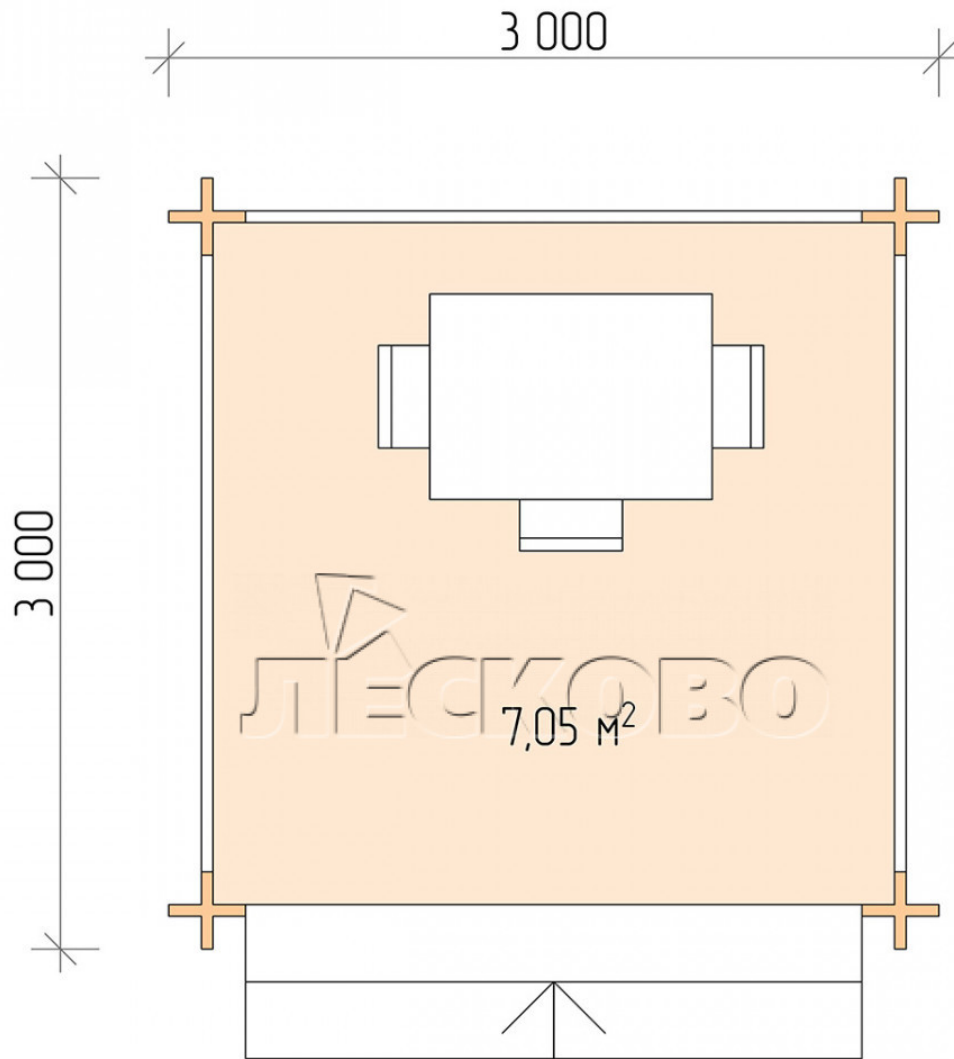

Gazebo "BS" series 3x3

Project Dimensions

3 × 3 / 7.3 m²

Full house set

1,088 €

Timber

45 MM

65 MM
+ 241 €

Project planning

3 000

3 000

7,05
M²

Разрез

House Kit

- Wall kit: mini-chamber drying chamber 44 × 145 mm with bowls for the project. The material of the tree is spruce, pine (GOST 8486). Humidity 12-14%. The height of the walls is 2.16 m;
- Logs, lower harness: board 45 × 145 mm chamber drying 10-12%;
- Floors: floorboard 35 mm, chamber drying;
- Ceiling: imitation of a bar 20 × 135 mm, chamber drying;
- Platbands: dry planed board 20 × 100 mm;
- Roof: shingles;

- Skirting board 35 mm.

+7 (4942) 499-770

156014, г. Кострома, ул. Базовая, д. 8