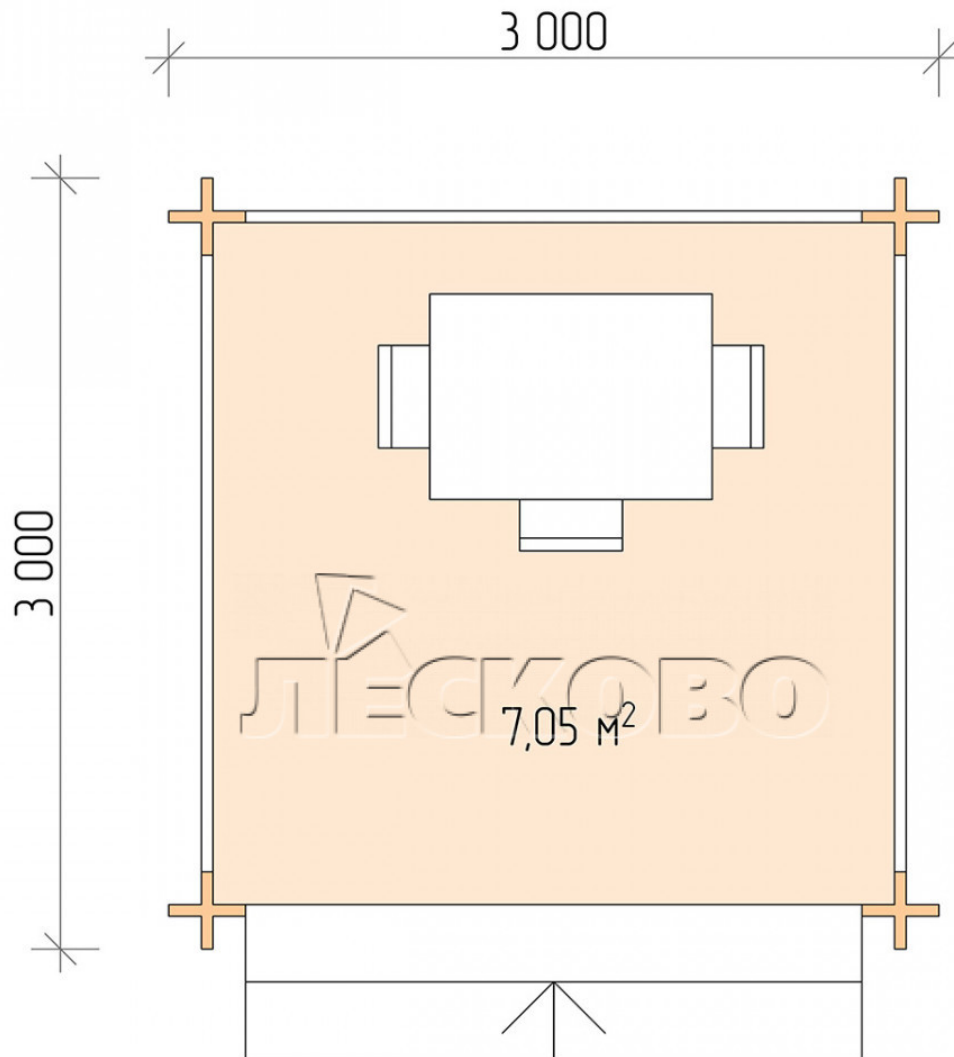

## Gazebo "BS" series 3x3

Project Dimensions

3 × 3 / 7.3 m<sup>2</sup>

Full house set

**1,327 €**

# Разрез

### House Kit

- Wall kit: mini-chamber drying chamber 44 × 145 mm with bowls for the project. The material of the tree is spruce, pine (GOST 8486). Humidity 12-14%. The height of the walls is 2.16 m;
- Logs, lower harness: board 45 × 145 mm chamber drying 10-12%;
- Floors: floorboard 35 mm, chamber drying;
- Ceiling: imitation of a bar 20 × 135 mm, chamber drying;
- Platbands: dry planed board 20 × 100 mm;
- Roof: shingles;