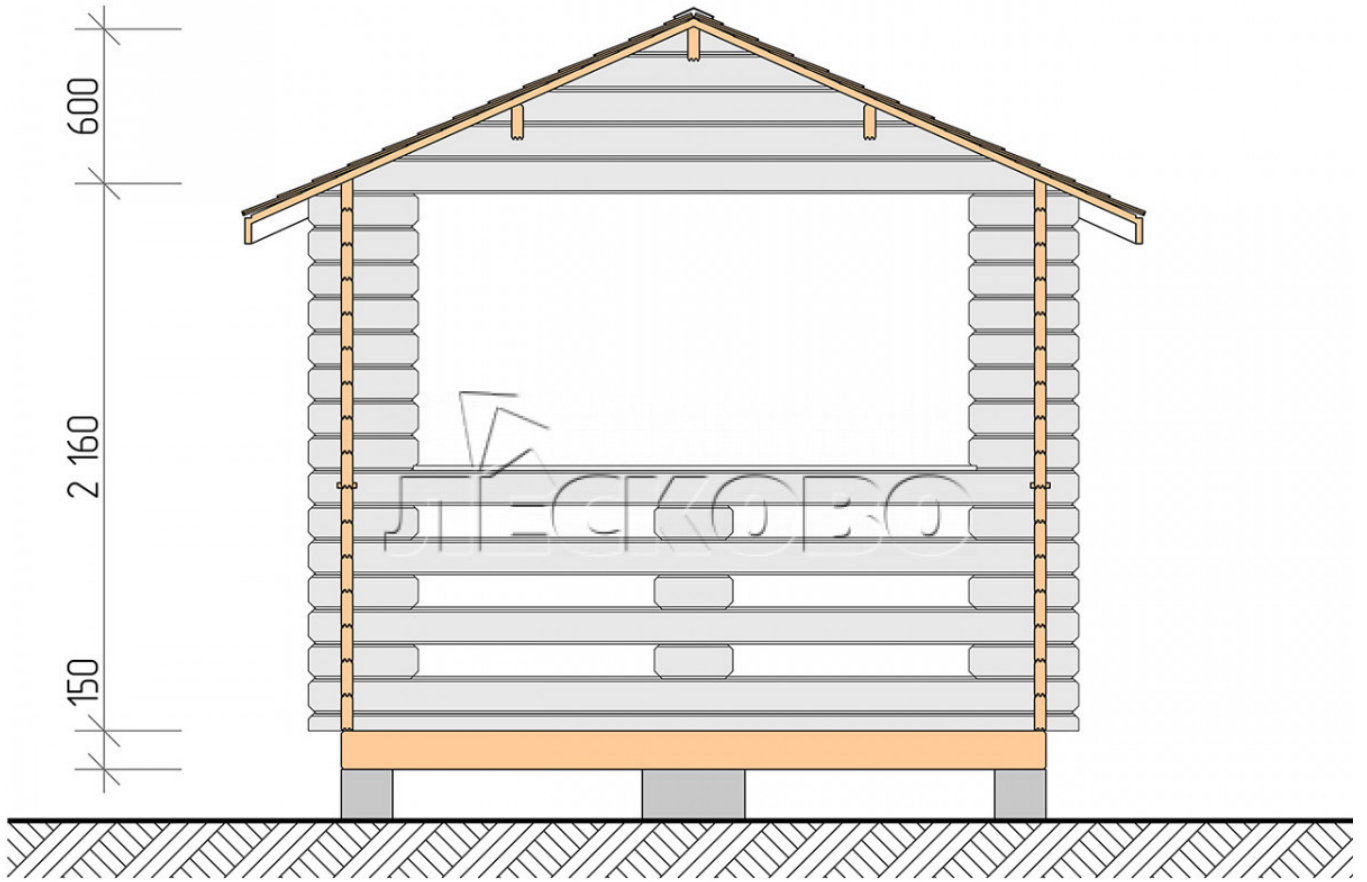

## Gazebo "BS" series 3x3

Project Dimensions

3 × 3 / 7.3 m<sup>2</sup>

Full house set

**1,327 €**

# Разрез

### House Kit

- Wall kit: mini-chamber drying chamber 44 × 145 mm with bowls for the project. The material of the tree is spruce, pine (GOST 8486). Humidity 12-14%. The height of the walls is 2.16 m;
- Logs, lower harness: board 45 × 145 mm chamber drying 10-12%;
- Floors: floorboard 35 mm, chamber drying;
- Ceiling: imitation of a bar 20 × 135 mm, chamber drying;
- Platbands: dry planed board 20 × 100 mm;
- Roof: shingles;