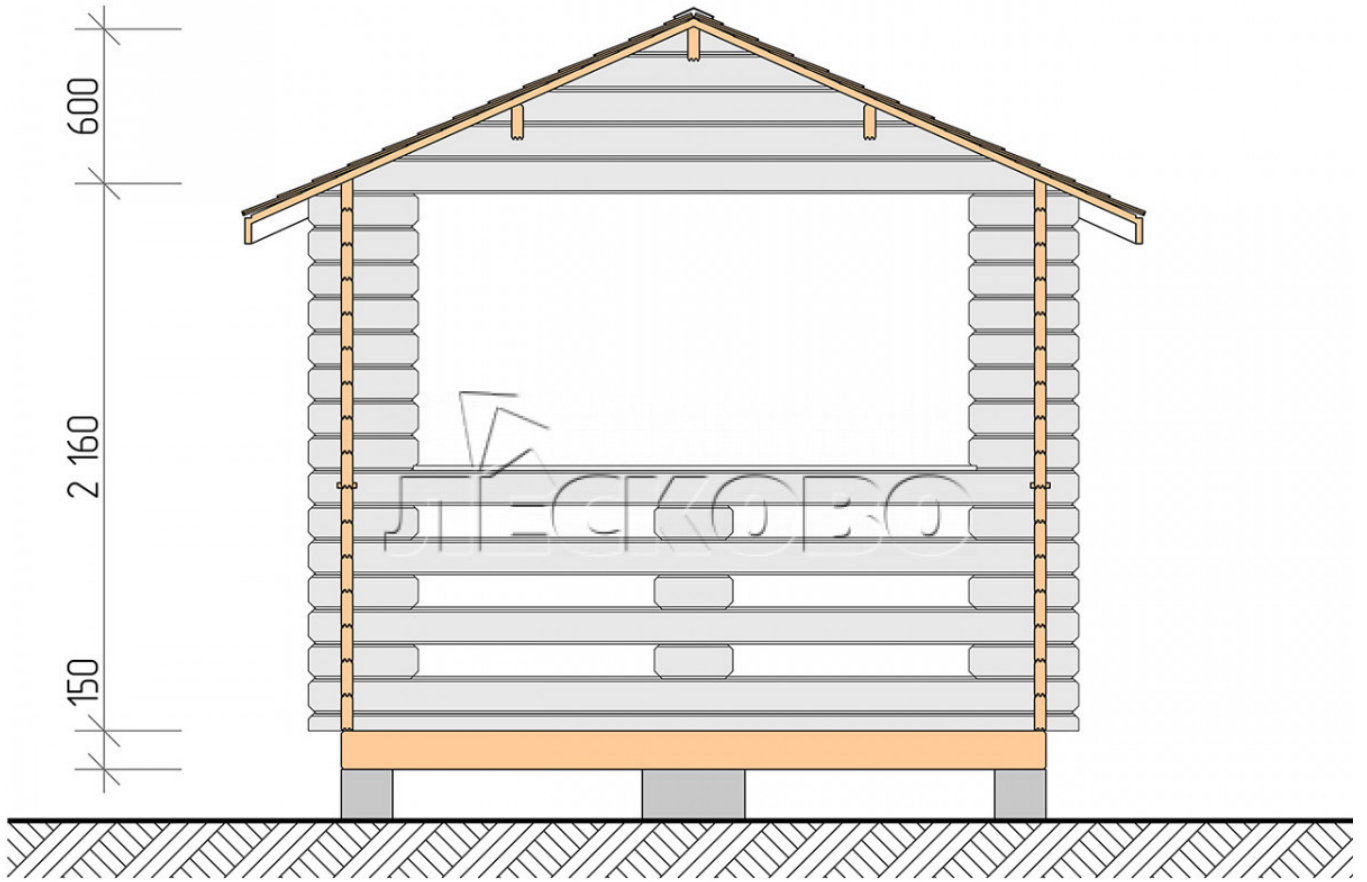

Gazebo "BS" series 3x3.5

Project Dimensions

3 × 3.5 / 8.7 m²

Full house set

1,481 €

Timber

45 MM

65 MM
+ 331 €

Project planning

3 000

3 500

8,38
M²

Разрез

House Kit

- Wall kit: mini-chamber drying chamber 44 × 145 mm with bowls for the project. The material of the tree is spruce, pine (GOST 8486). Humidity 12-14%. The height of the walls is 2.16 m;
- Logs, lower harness: board 45 × 145 mm chamber drying 10-12%;
- Floors: floorboard 35 mm, chamber drying;
- Ceiling: imitation of a bar 20 × 135 mm, chamber drying;
- Platbands: dry planed board 20 × 100 mm;
- Roof: shingles;