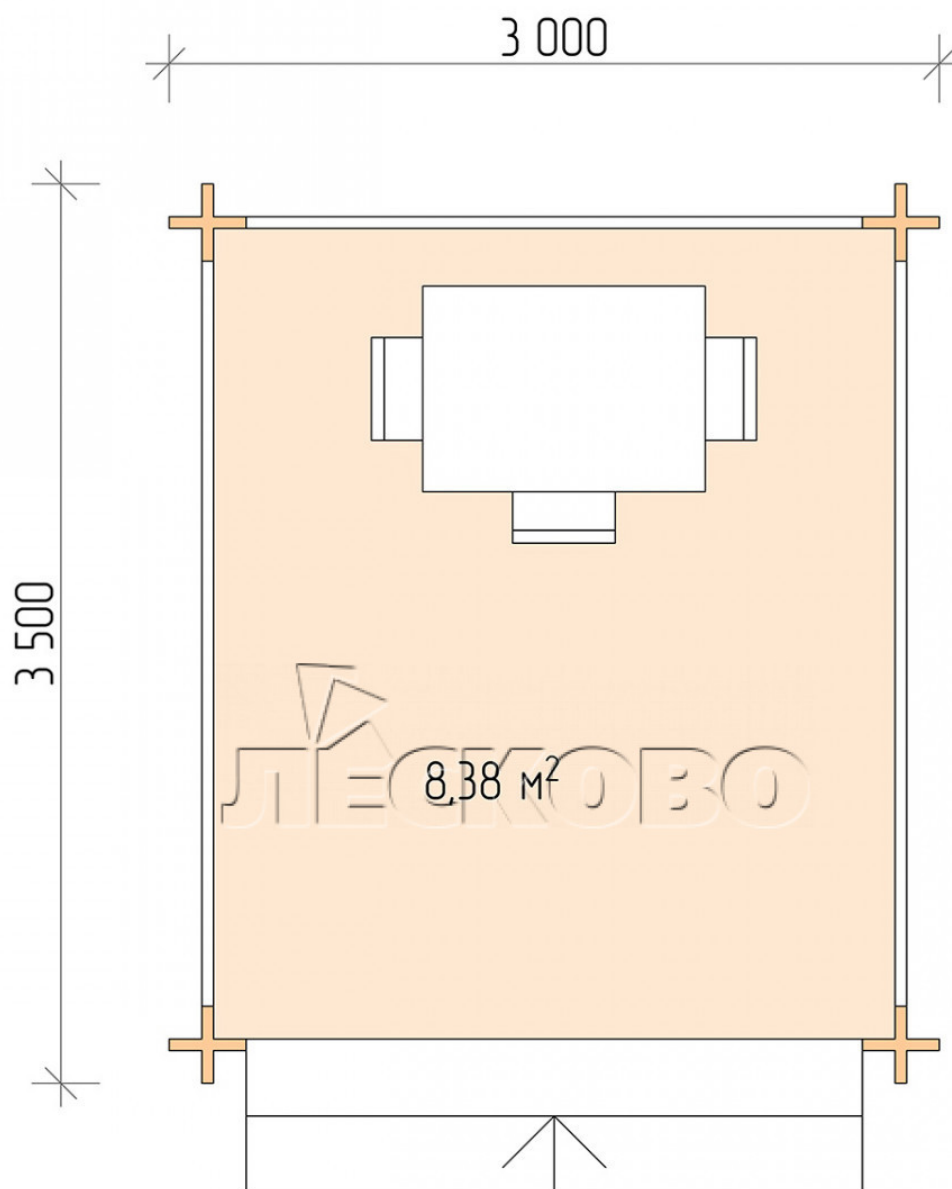

## Gazebo "BS" series 3×3.5

Project Dimensions

3 × 3.5 / 8.7 m<sup>2</sup>

Full house set

**1,235 €**

# Разрез

### House Kit

- Wall kit: mini-chamber drying chamber 44 × 145 mm with bowls for the project. The material of the tree is spruce, pine (GOST 8486). Humidity 12-14%. The height of the walls is 2.16 m;
- Logs, lower harness: board 45 × 145 mm chamber drying 10-12%;
- Floors: floorboard 35 mm, chamber drying;
- Ceiling: imitation of a bar 20 × 135 mm, chamber drying;
- Platbands: dry planed board 20 × 100 mm;
- Roof: shingles;