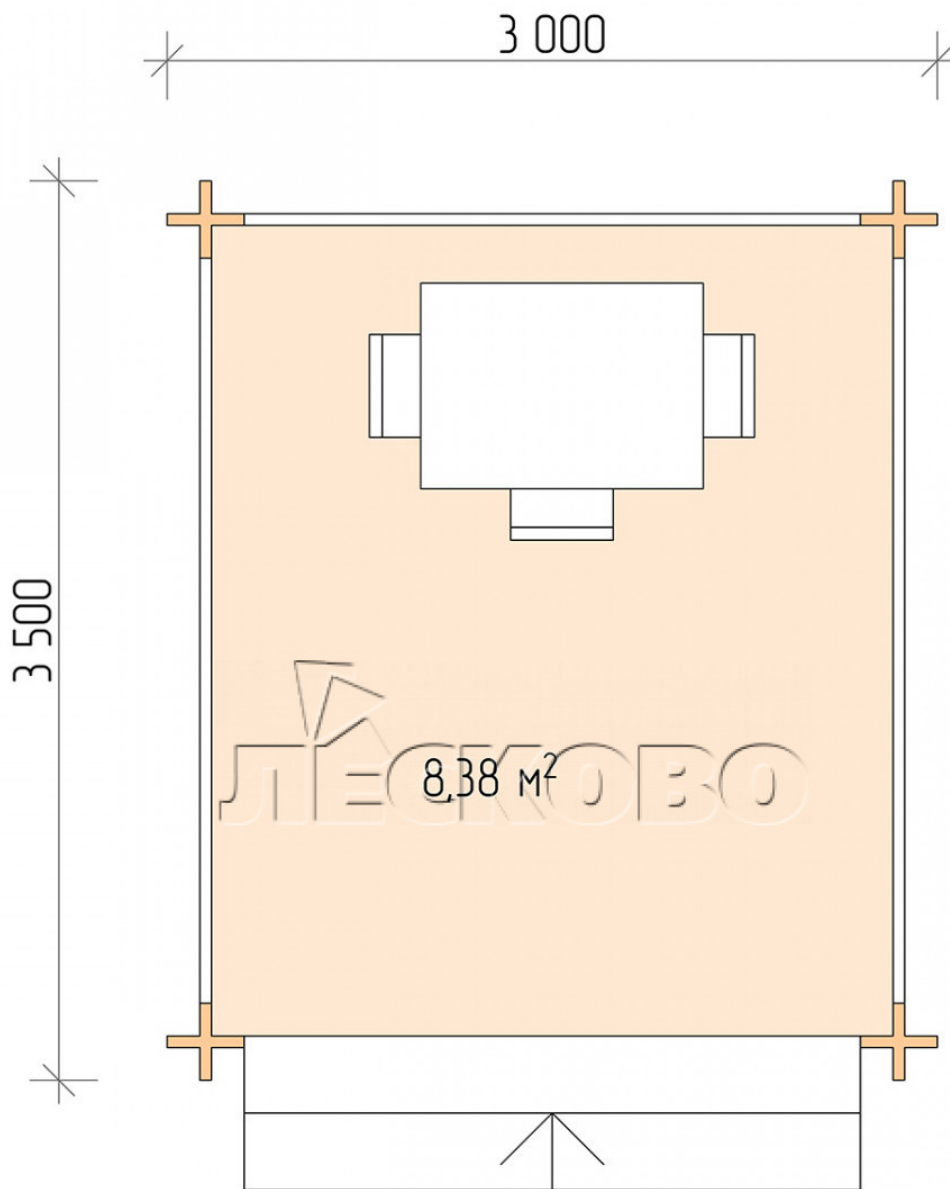

Gazebo "BS" series 3×3.5

Project Dimensions

3 × 3.5 / 8.7 m²

Full house set

1,280 €

Timber

45 MM

65 MM
+ 273 €

Project planning

3 000

3 500

8,38
M²

Разрез

House Kit

- Wall kit: mini-chamber drying chamber 44 × 145 mm with bowls for the project. The material of the tree is spruce, pine (GOST 8486). Humidity 12-14%. The height of the walls is 2.16 m;
- Logs, lower harness: board 45 × 145 mm chamber drying 10-12%;
- Floors: floorboard 35 mm, chamber drying;
- Ceiling: imitation of a bar 20 × 135 mm, chamber drying;
- Platbands: dry planed board 20 × 100 mm;
- Roof: shingles;

- Skirting board 35 mm.

+7 (4942) 499-770

156014, г. Кострома, ул. Базовая, д. 8