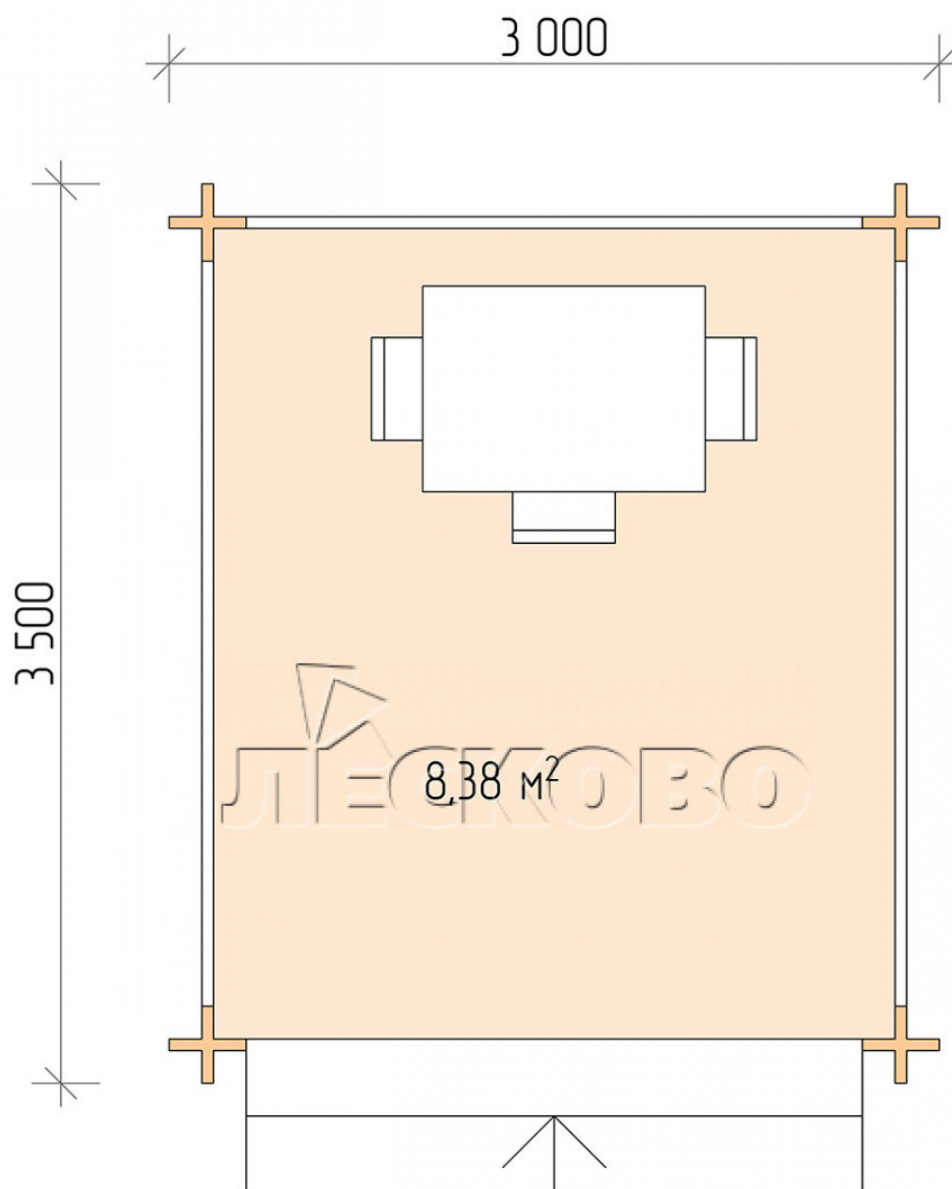

Gazebo "BS" series 3x3.5

Project Dimensions

3 × 3.5 / 8.7 m²

Full house set

1,481 €

Timber

45 MM

65 MM
+ 331 €

Project planning

3 000

3 500

8,38
M²

Разрез

House Kit

- Wall kit: mini-chamber drying chamber 44 × 145 mm with bowls for the project. The material of the tree is spruce, pine (GOST 8486). Humidity 12-14%. The height of the walls is 2.16 m;
- Logs, lower harness: board 45 × 145 mm chamber drying 10-12%;
- Floors: floorboard 35 mm, chamber drying;
- Ceiling: imitation of a bar 20 × 135 mm, chamber drying;
- Platbands: dry planed board 20 × 100 mm;
- Roof: shingles;

- Skirting board 35 mm.

+7 (4942) 499-770

156014, г. Кострома, ул. Базовая, д. 8