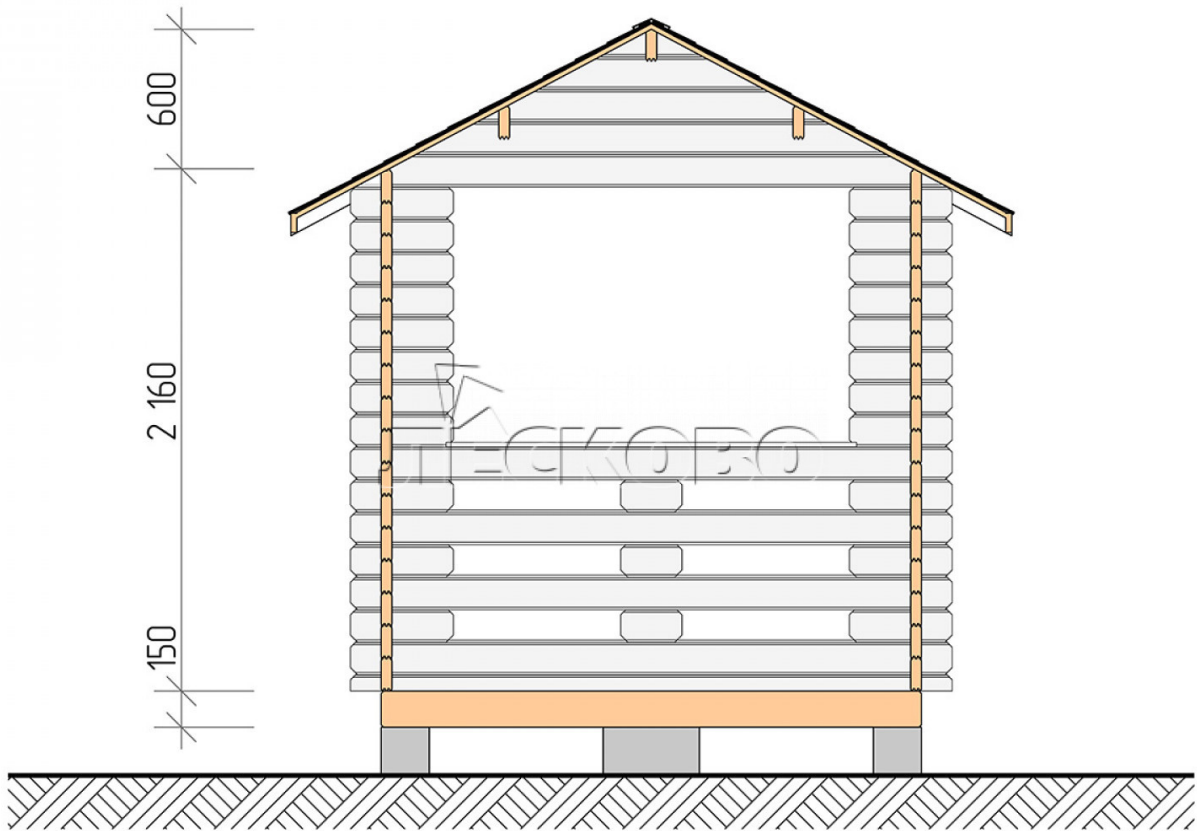

## Gazebo "BS" series 2.5×5

Project Dimensions

2.5 × 5 / 10.4 m<sup>2</sup>

Full house set

**1,518 €**

# Разрез

### House Kit

- Wall kit: mini-chamber drying chamber 44 × 145 mm with bowls for the project. The material of the tree is spruce, pine (GOST 8486). Humidity 12-14%. The height of the walls is 2.16 m;
- Logs, lower harness: board 45 × 145 mm chamber drying 10-12%;
- Floors: floorboard 35 mm, chamber drying;
- Ceiling: imitation of a bar 20 × 135 mm, chamber drying;
- Platbands: dry planed board 20 × 100 mm;
- Roof: shingles;