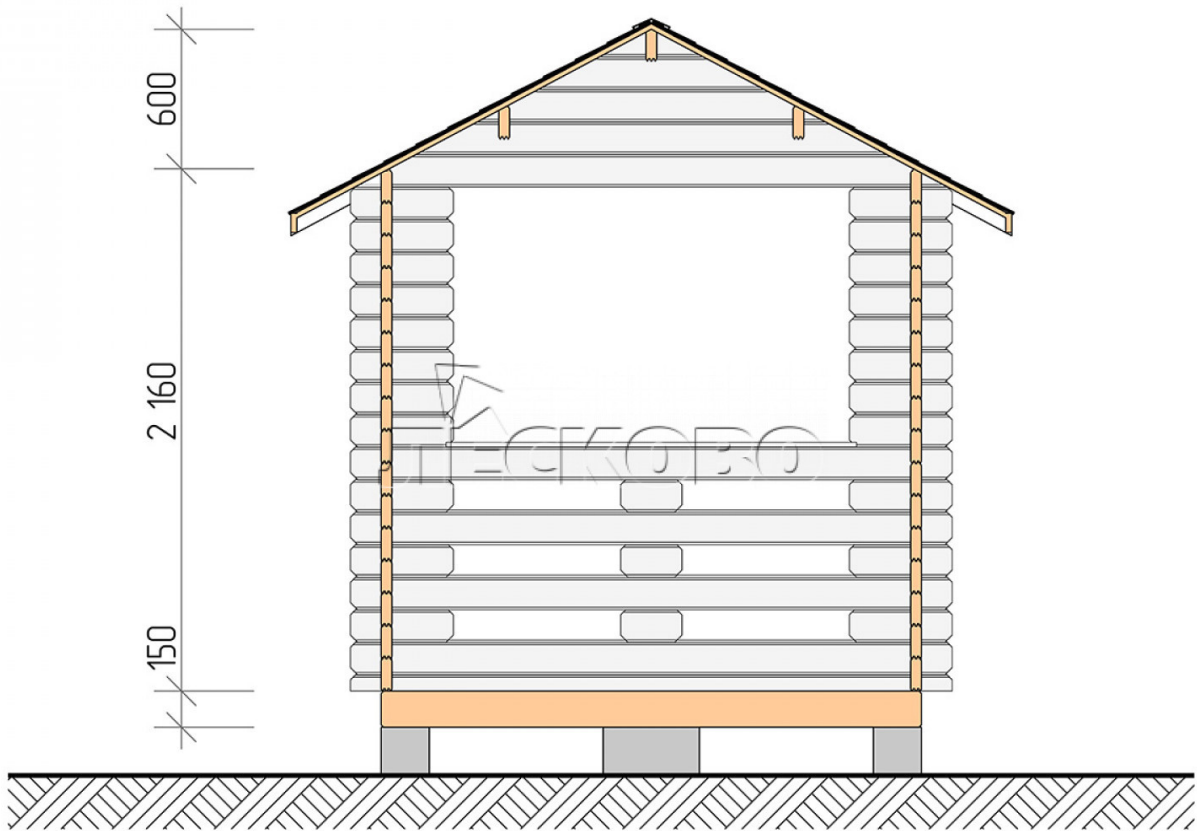

## Gazebo "BS" series 2.5×5

Project Dimensions

2.5 × 5 / 10.4 m<sup>2</sup>

Full house set

**1,904 €**

# Разрез

### House Kit

- Wall kit: mini-chamber drying chamber 44 × 145 mm with bowls for the project. The material of the tree is spruce, pine (GOST 8486). Humidity 12-14%. The height of the walls is 2.16 m;
- Logs, lower harness: board 45 × 145 mm chamber drying 10-12%;
- Floors: floorboard 35 mm, chamber drying;
- Ceiling: imitation of a bar 20 × 135 mm, chamber drying;
- Platbands: dry planed board 20 × 100 mm;
- Roof: shingles;