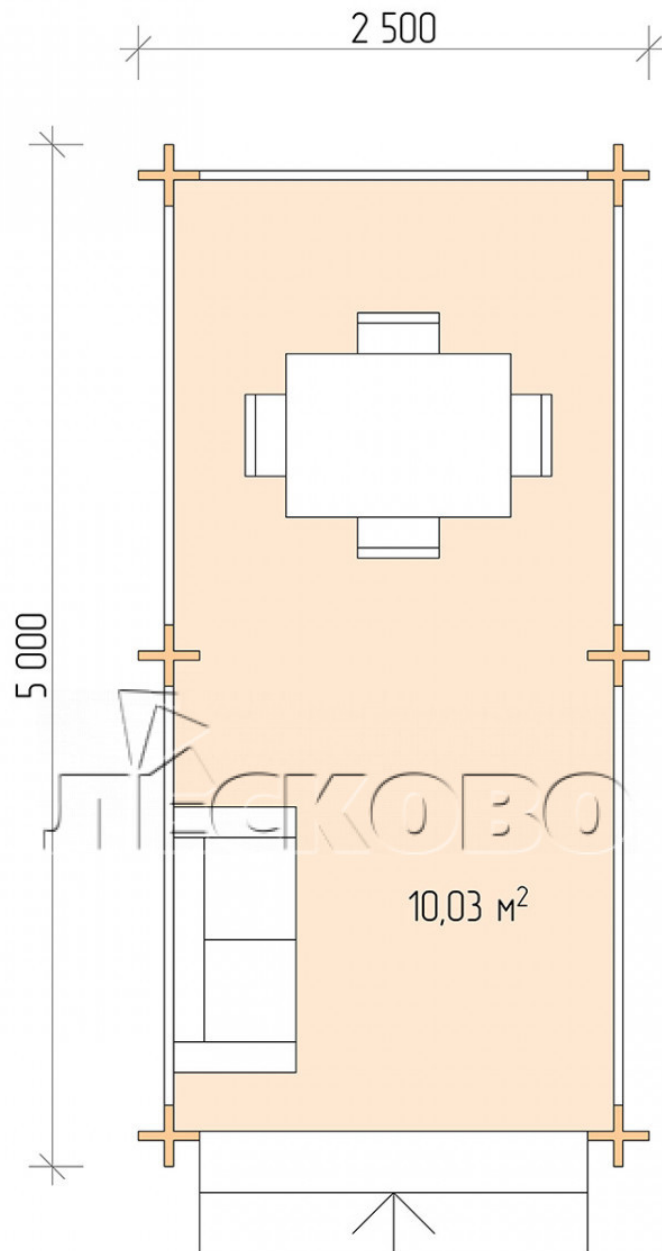

House Kit

- Wall kit: mini-chamber drying chamber 44 × 145 mm with bowls for the project. The material of the tree is spruce, pine (GOST 8486). Humidity 12-14%. The height of the walls is 2.16 m;
- Logs, lower harness: board 45 × 145 mm chamber drying 10-12%;
- Floors: floorboard 35 mm, chamber drying;
- Ceiling: imitation of a bar 20 × 135 mm, chamber drying;
- Platbands: dry planed board 20 × 100 mm;
- Roof: shingles;