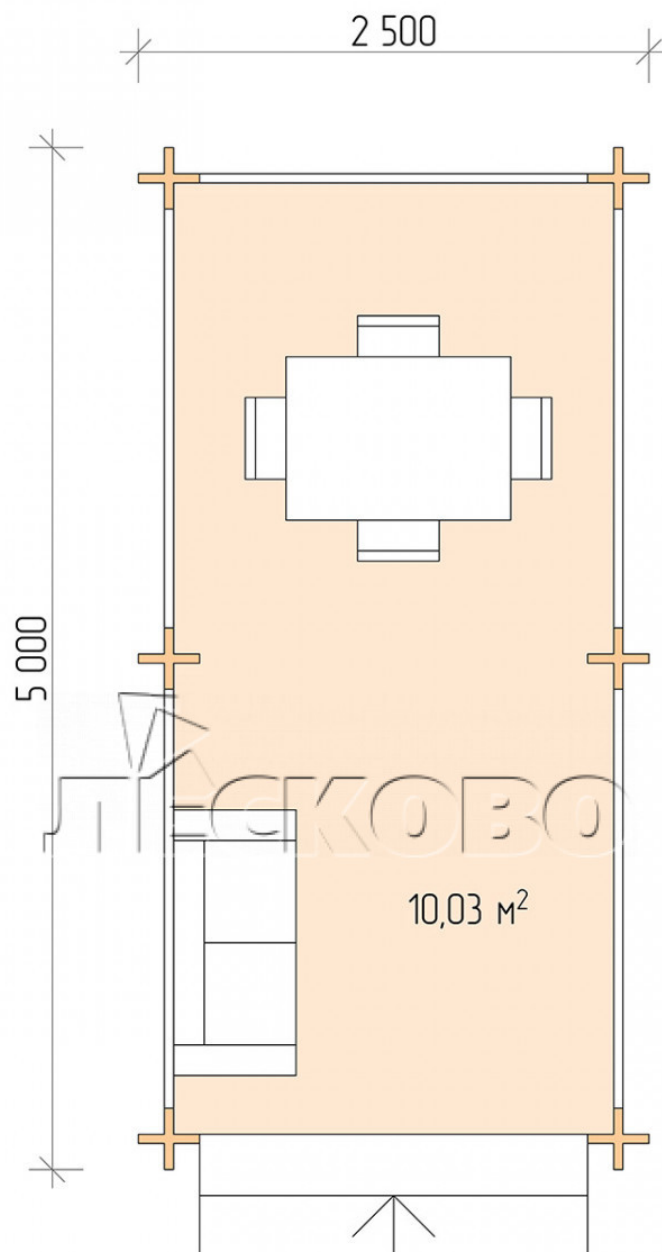

## Gazebo "BS" series 2.5×5

Project Dimensions

2.5 × 5 / 10.4 m<sup>2</sup>

Full house set

**1,518 €**

# Разрез

### House Kit

- Wall kit: mini-chamber drying chamber 44 × 145 mm with bowls for the project. The material of the tree is spruce, pine (GOST 8486). Humidity 12-14%. The height of the walls is 2.16 m;
- Logs, lower harness: board 45 × 145 mm chamber drying 10-12%;
- Floors: floorboard 35 mm, chamber drying;
- Ceiling: imitation of a bar 20 × 135 mm, chamber drying;
- Platbands: dry planed board 20 × 100 mm;
- Roof: shingles;