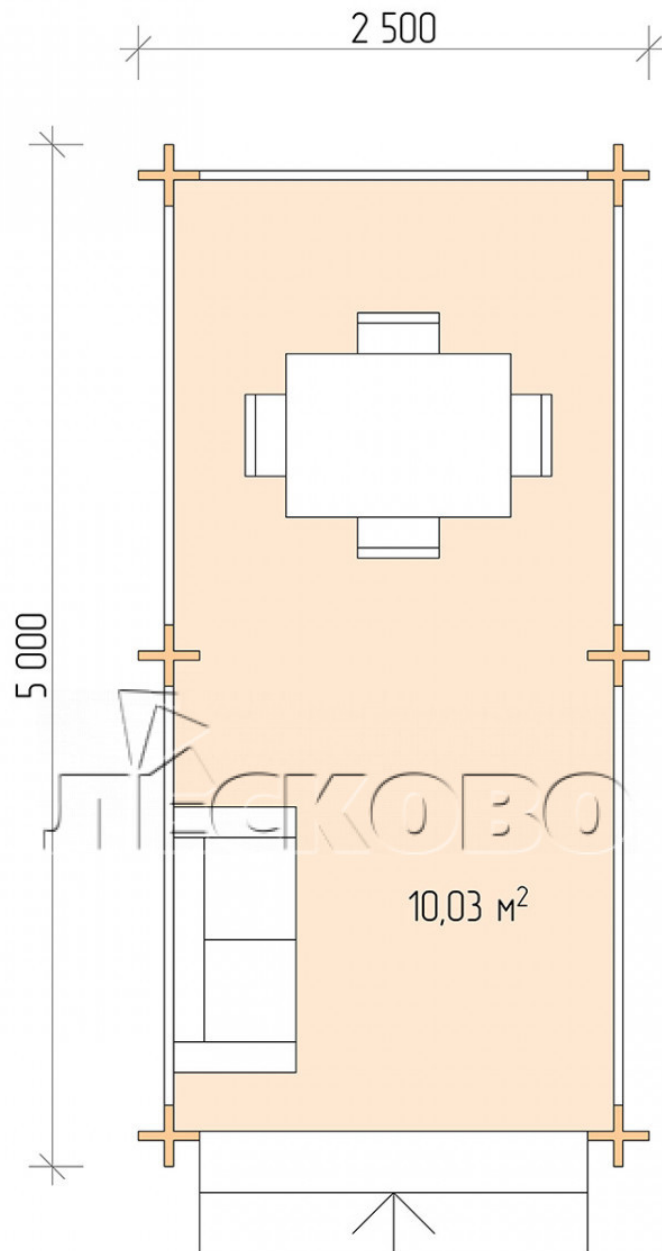

## Gazebo "BS" series 2.5×5

Project Dimensions

2.5 × 5 / 10.4 m<sup>2</sup>

Full house set

**1,856 €**

# Разрез

### House Kit

- Wall kit: mini-chamber drying chamber 44 × 145 mm with bowls for the project. The material of the tree is spruce, pine (GOST 8486). Humidity 12-14%. The height of the walls is 2.16 m;
- Logs, lower harness: board 45 × 145 mm chamber drying 10-12%;
- Floors: floorboard 35 mm, chamber drying;
- Ceiling: imitation of a bar 20 × 135 mm, chamber drying;
- Platbands: dry planed board 20 × 100 mm;
- Roof: shingles;