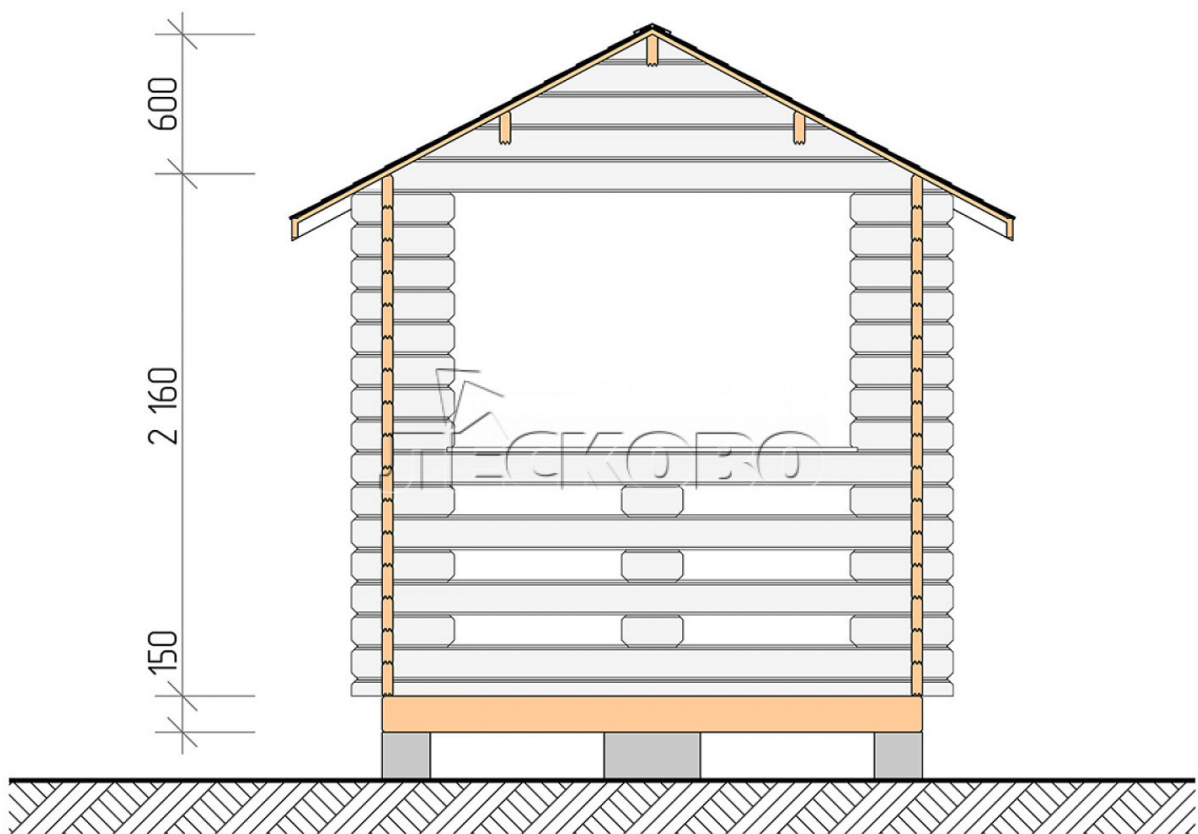

Gazebo "BS" series 2.5×5

Project Dimensions

2.5 × 5 / 10.4 m²

Full house set

1,643 €

Timber

45 MM

65 MM
+ 368 €

Project planning

2 500

5 000

Разрез

House Kit

- Wall kit: mini-chamber drying chamber 44 × 145 mm with bowls for the project. The material of the tree is spruce, pine (GOST 8486). Humidity 12-14%. The height of the walls is 2.16 m;
- Logs, lower harness: board 45 × 145 mm chamber drying 10-12%;
- Floors: floorboard 35 mm, chamber drying;
- Ceiling: imitation of a bar 20 × 135 mm, chamber drying;
- Platbands: dry planed board 20 × 100 mm;
- Roof: shingles;