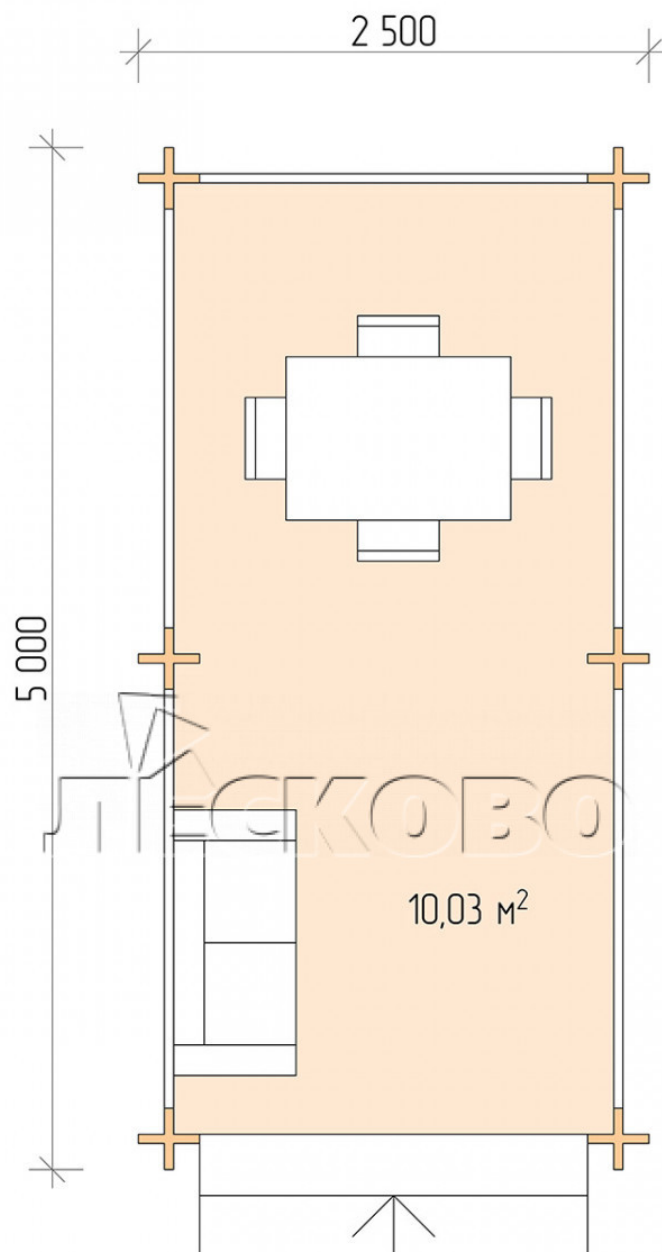

## Gazebo "BS" series 2.5×5

Project Dimensions

2.5 × 5 / 10.4 m<sup>2</sup>

Full house set

**1,904 €**

# Разрез

### House Kit

- Wall kit: mini-chamber drying chamber 44 × 145 mm with bowls for the project. The material of the tree is spruce, pine (GOST 8486). Humidity 12-14%. The height of the walls is 2.16 m;
- Logs, lower harness: board 45 × 145 mm chamber drying 10-12%;
- Floors: floorboard 35 mm, chamber drying;
- Ceiling: imitation of a bar 20 × 135 mm, chamber drying;
- Platbands: dry planed board 20 × 100 mm;
- Roof: shingles;