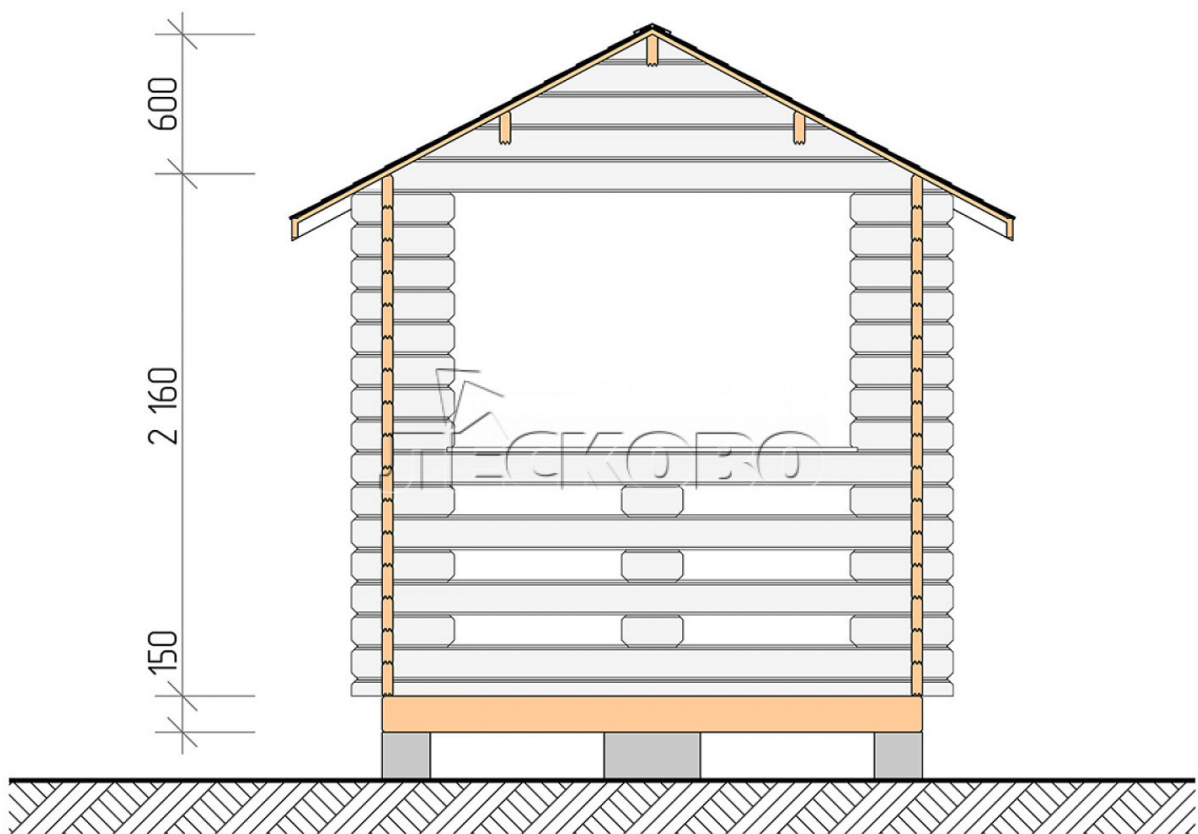

## Gazebo "BS" series 2.5×5

Project Dimensions

2.5 × 5 / 10.4 m<sup>2</sup>

Full house set

**1,856 €**

# Разрез

### House Kit

- Wall kit: mini-chamber drying chamber 44 × 145 mm with bowls for the project. The material of the tree is spruce, pine (GOST 8486). Humidity 12-14%. The height of the walls is 2.16 m;
- Logs, lower harness: board 45 × 145 mm chamber drying 10-12%;
- Floors: floorboard 35 mm, chamber drying;
- Ceiling: imitation of a bar 20 × 135 mm, chamber drying;
- Platbands: dry planed board 20 × 100 mm;
- Roof: shingles;