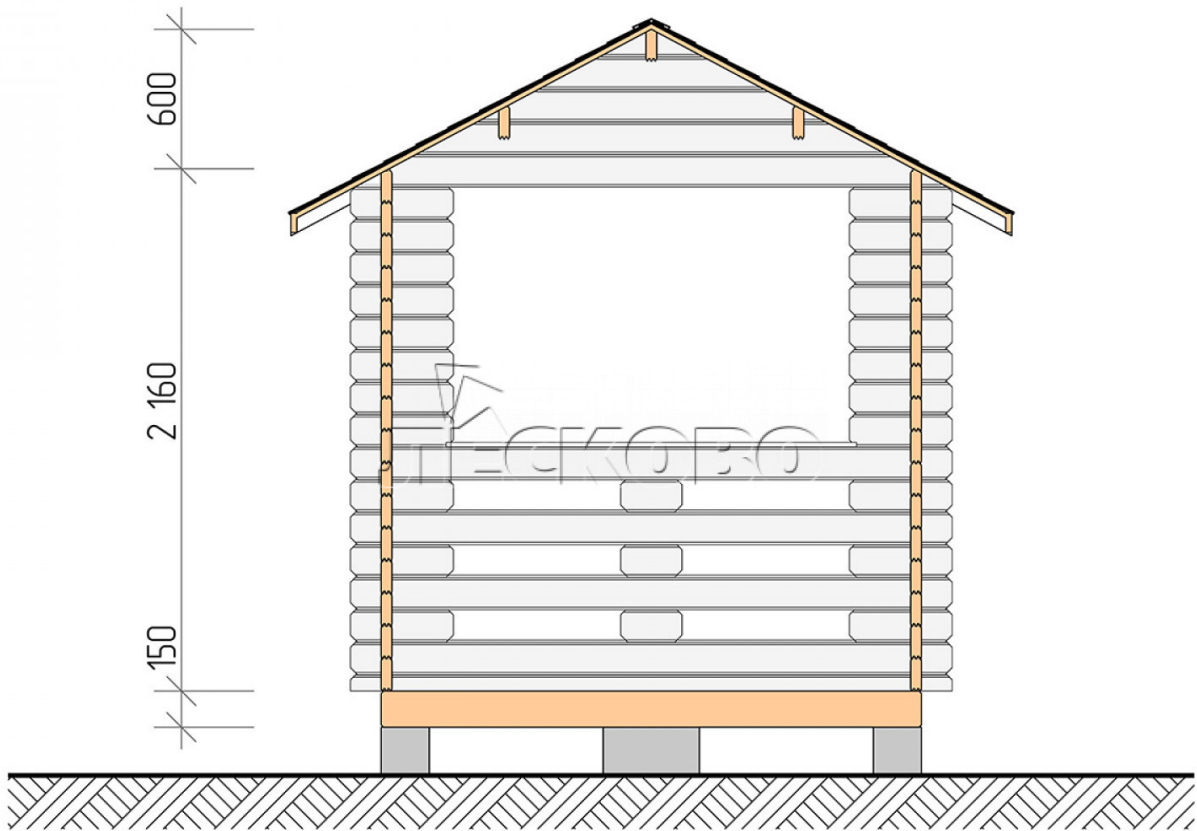

## Gazebo "BS" series 2.5×4

Project Dimensions

2.5 × 4 / 8.2 m<sup>2</sup>

Full house set

**1,377 €**

# Разрез

### House Kit

- Wall kit: mini-chamber drying chamber 44 × 145 mm with bowls for the project. The material of the tree is spruce, pine (GOST 8486). Humidity 12-14%. The height of the walls is 2.16 m;
- Logs, lower harness: board 45 × 145 mm chamber drying 10-12%;
- Floors: floorboard 35 mm, chamber drying;
- Ceiling: imitation of a bar 20 × 135 mm, chamber drying;
- Platbands: dry planed board 20 × 100 mm;
- Roof: shingles;