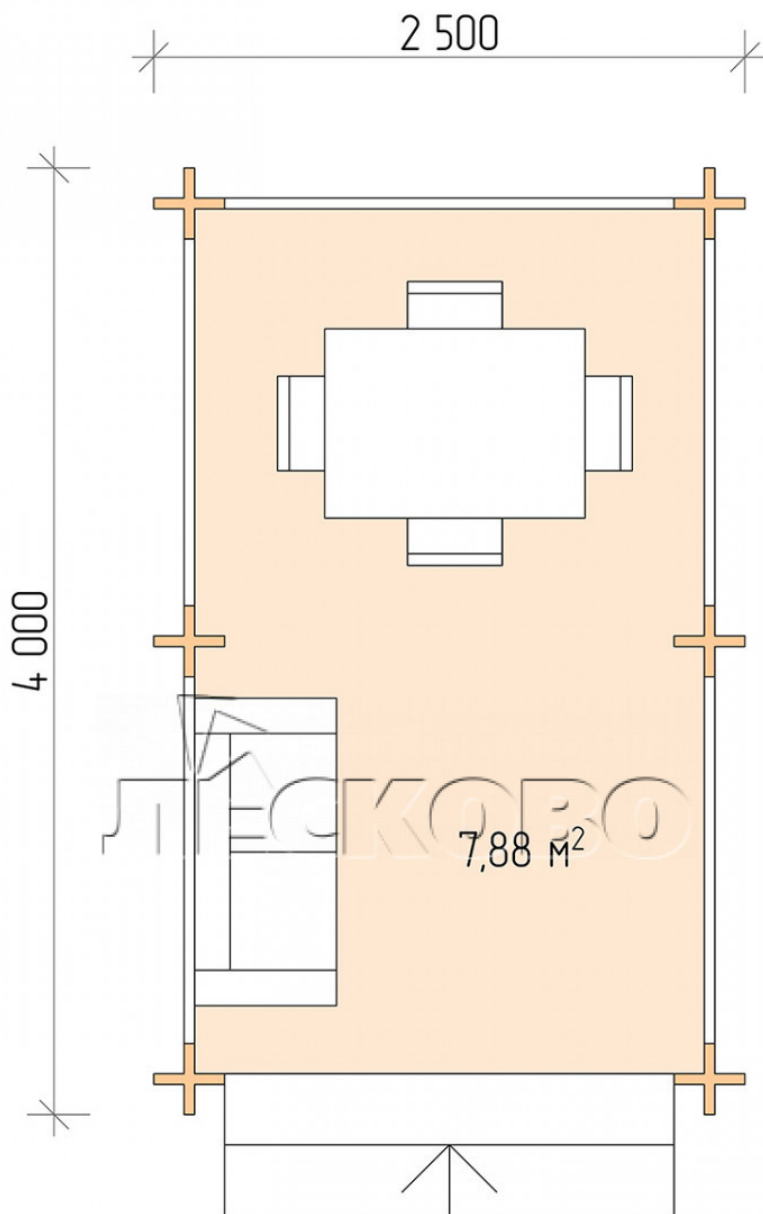

Gazebo "BS" series 2.5×4

Project Dimensions

2.5 × 4 / 8.2 m²

Full house set

1,599 €

Timber

45 MM

65 MM
+ 392 €

Project planning

2 500

4 000

7,88

M²

Разрез

House Kit

- Wall kit: mini-chamber drying chamber 44 × 145 mm with bowls for the project. The material of the tree is spruce, pine (GOST 8486). Humidity 12-14%. The height of the walls is 2.16 m;
- Logs, lower harness: board 45 × 145 mm chamber drying 10-12%;
- Floors: floorboard 35 mm, chamber drying;
- Ceiling: imitation of a bar 20 × 135 mm, chamber drying;
- Platbands: dry planed board 20 × 100 mm;
- Roof: shingles;