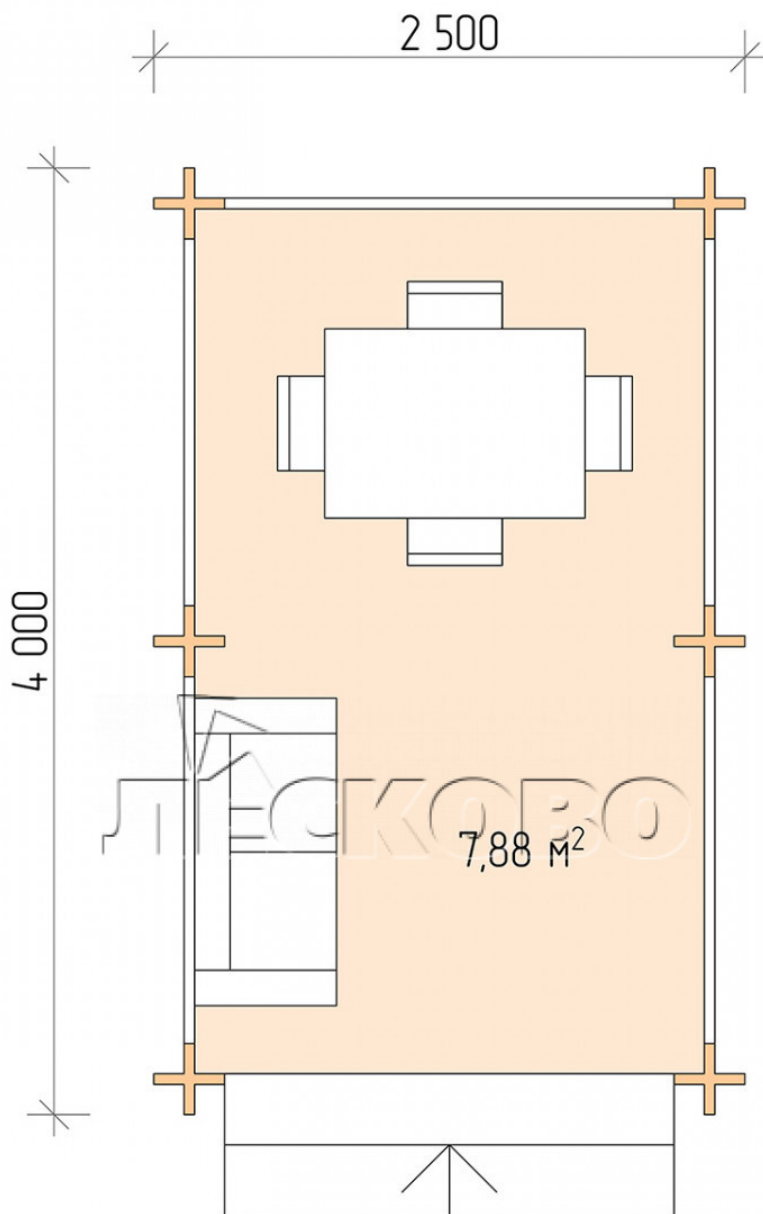

## Gazebo "BS" series 2.5×4

Project Dimensions

2.5 × 4 / 8.2 m<sup>2</sup>

Full house set

**1,377 €**

# Разрез

### House Kit

- Wall kit: mini-chamber drying chamber 44 × 145 mm with bowls for the project. The material of the tree is spruce, pine (GOST 8486). Humidity 12-14%. The height of the walls is 2.16 m;
- Logs, lower harness: board 45 × 145 mm chamber drying 10-12%;
- Floors: floorboard 35 mm, chamber drying;
- Ceiling: imitation of a bar 20 × 135 mm, chamber drying;
- Platbands: dry planed board 20 × 100 mm;
- Roof: shingles;