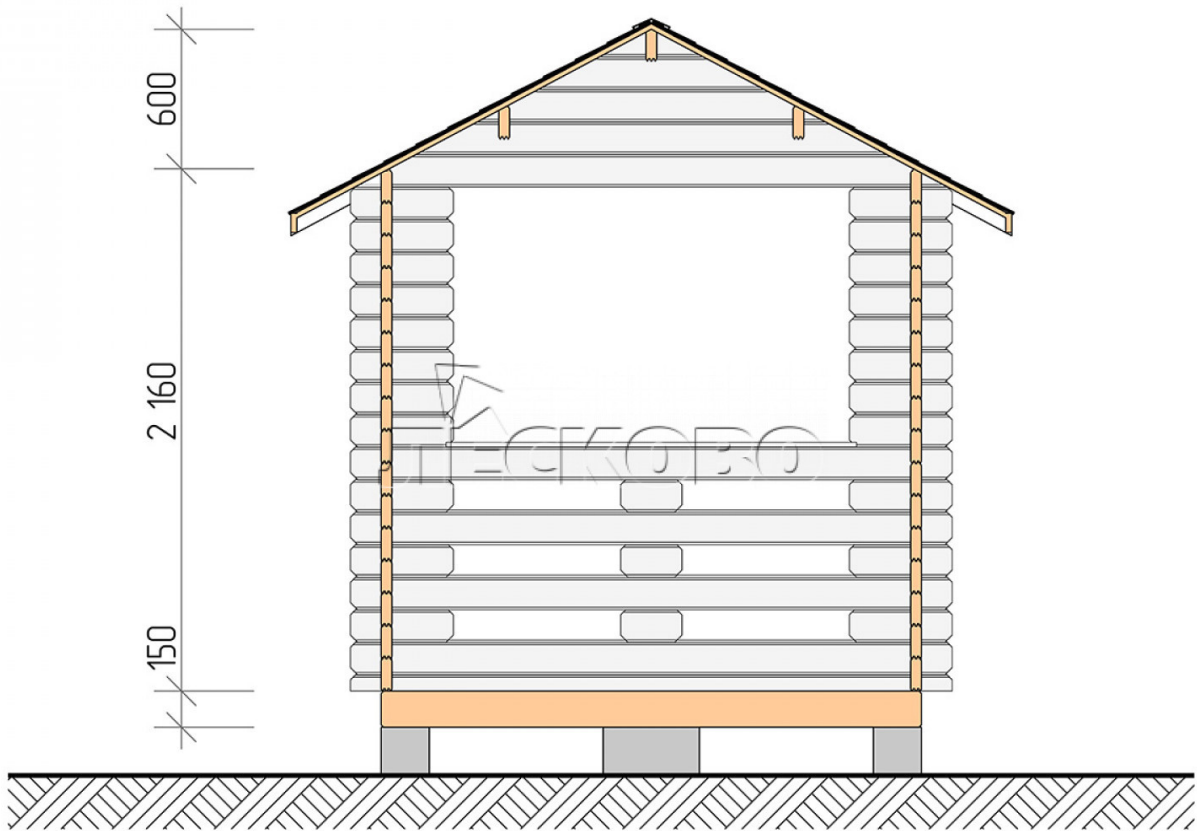

Gazebo "BS" series 2.5×4

Project Dimensions

2.5 × 4 / 8.2 m²

Full house set

1,599 €

Timber

45 MM

65 MM
+ 392 €

Project planning

2 500

4 000

7,88

M²

Разрез

House Kit

- Wall kit: mini-chamber drying chamber 44 × 145 mm with bowls for the project. The material of the tree is spruce, pine (GOST 8486). Humidity 12-14%. The height of the walls is 2.16 m;
- Logs, lower harness: board 45 × 145 mm chamber drying 10-12%;
- Floors: floorboard 35 mm, chamber drying;
- Ceiling: imitation of a bar 20 × 135 mm, chamber drying;
- Platbands: dry planed board 20 × 100 mm;
- Roof: shingles;