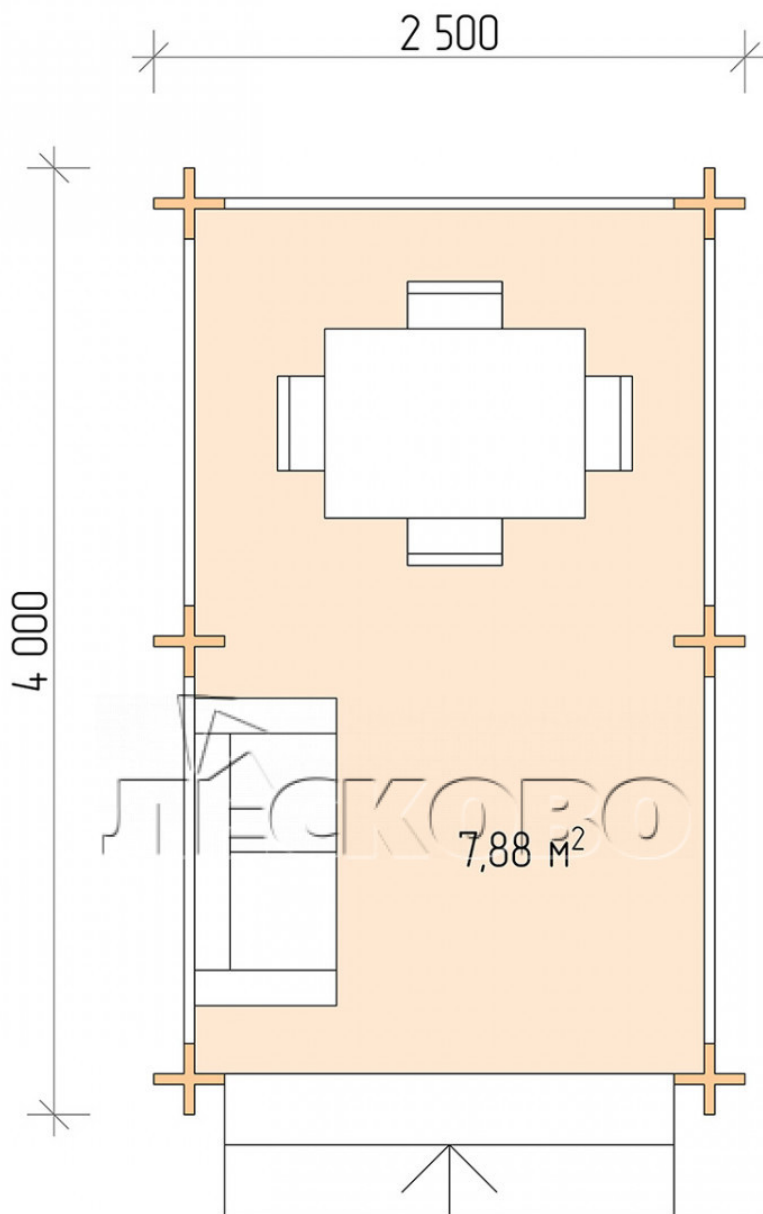

Gazebo "BS" series 2.5×4

Project Dimensions

2.5 × 4 / 8.2 m²

Full house set

1,328 €

Timber

45 MM

65 MM
+ 312 €

Project planning

2 500

4 000

7,88

M²

Разрез

House Kit

- Wall kit: mini-chamber drying chamber 44 × 145 mm with bowls for the project. The material of the tree is spruce, pine (GOST 8486). Humidity 12-14%. The height of the walls is 2.16 m;
- Logs, lower harness: board 45 × 145 mm chamber drying 10-12%;
- Floors: floorboard 35 mm, chamber drying;
- Ceiling: imitation of a bar 20 × 135 mm, chamber drying;
- Platbands: dry planed board 20 × 100 mm;
- Roof: shingles;