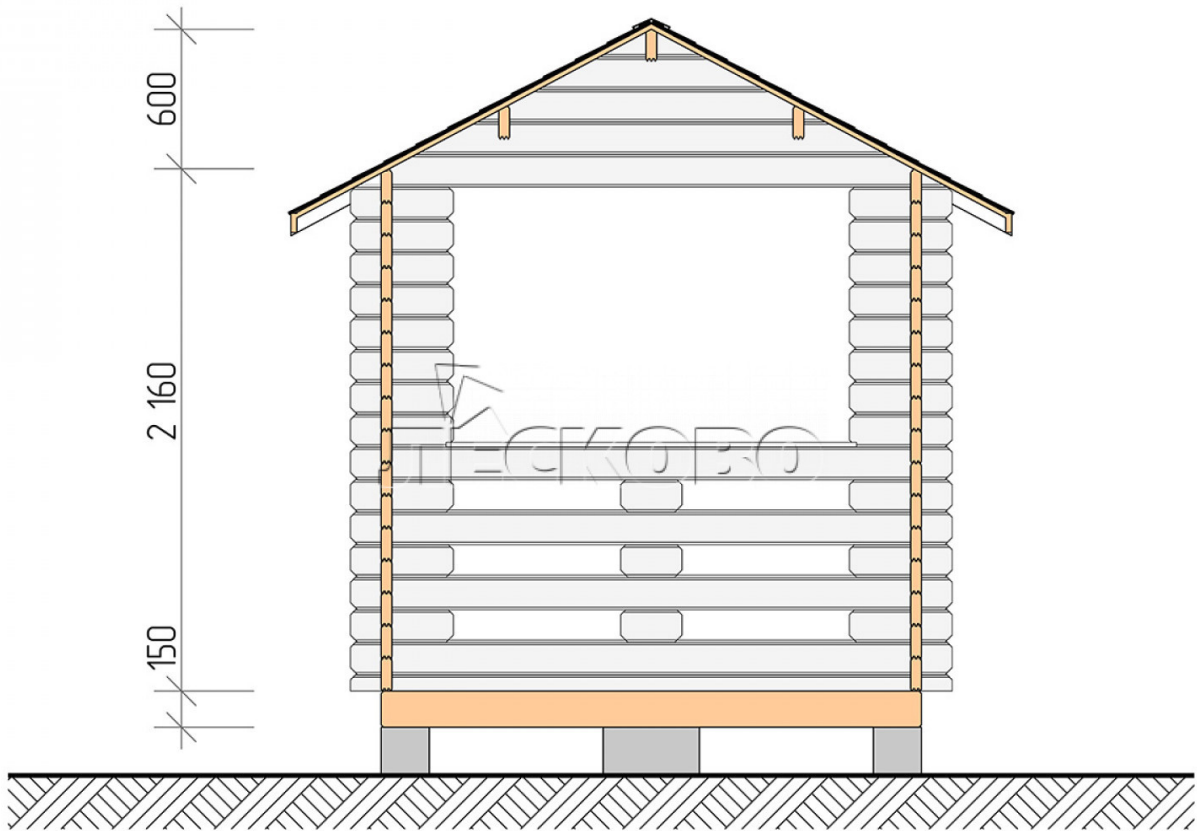

Gazebo "BS" series 2.5×4

Project Dimensions

2.5 × 4 / 8.2 m²

Full house set

1,328 €

Timber

45 MM

65 MM
+ 312 €

Project planning

2 500

4 000

7,88

M²

Разрез

House Kit

- Wall kit: mini-chamber drying chamber 44 × 145 mm with bowls for the project. The material of the tree is spruce, pine (GOST 8486). Humidity 12-14%. The height of the walls is 2.16 m;
- Logs, lower harness: board 45 × 145 mm chamber drying 10-12%;
- Floors: floorboard 35 mm, chamber drying;
- Ceiling: imitation of a bar 20 × 135 mm, chamber drying;
- Platbands: dry planed board 20 × 100 mm;
- Roof: shingles;