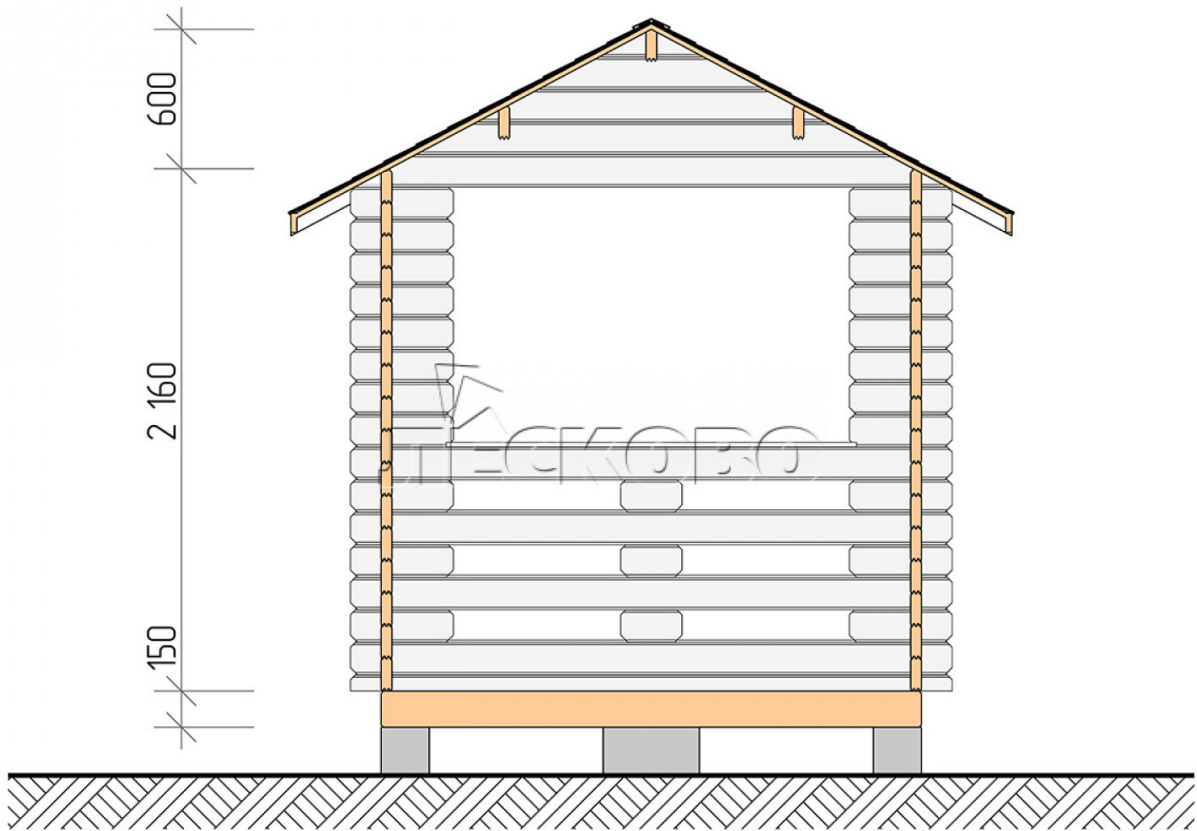

Gazebo "BS" series 2.5×4.5

Project Dimensions

2.5 × 4.5 / 9.2 m²

Full house set

1,756 €

Timber

45 MM

65 MM
+ 423 €

Project planning

2 500

4 500

8,95
M²

Разрез

House Kit

- Wall kit: mini-chamber drying chamber 44 × 145 mm with bowls for the project. The material of the tree is spruce, pine (GOST 8486). Humidity 12-14%. The height of the walls is 2.16 m;
- Logs, lower harness: board 45 × 145 mm chamber drying 10-12%;
- Floors: floorboard 35 mm, chamber drying;
- Ceiling: imitation of a bar 20 × 135 mm, chamber drying;
- Platbands: dry planed board 20 × 100 mm;
- Roof: shingles;