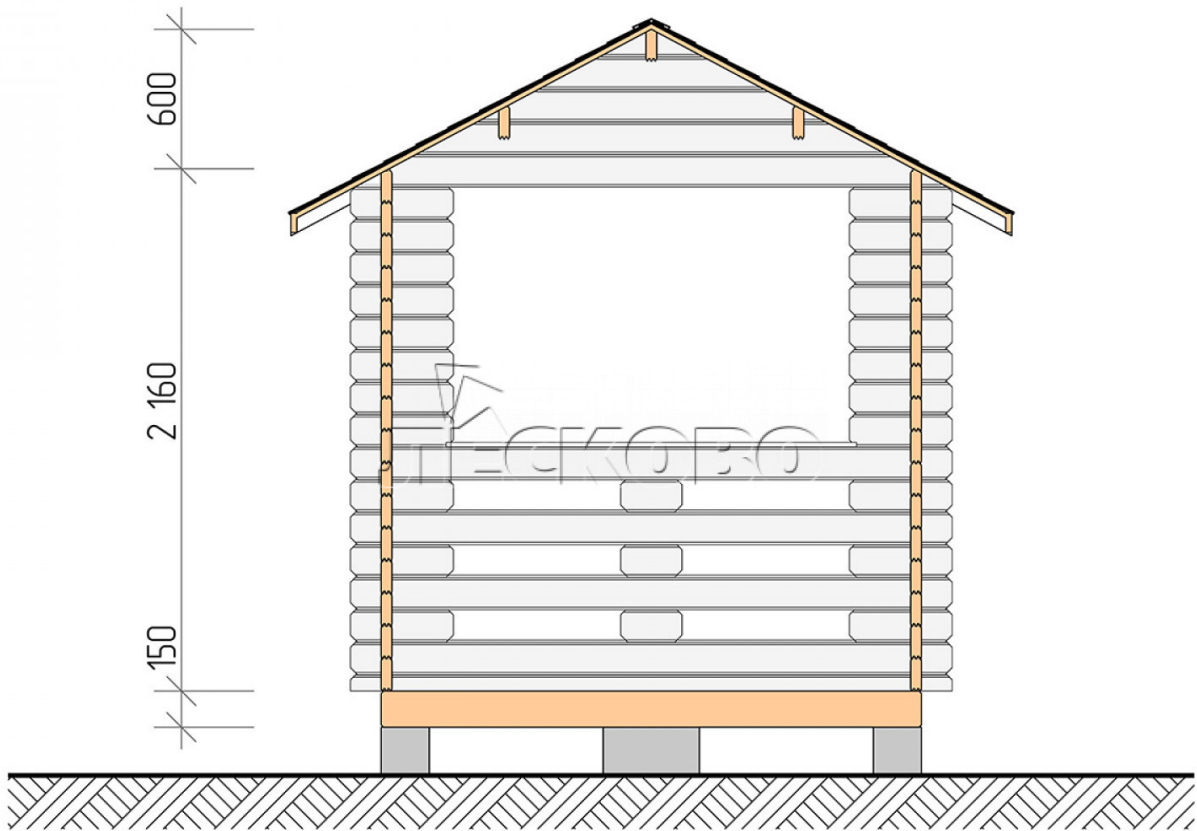

Gazebo "BS" series 2.5×4.5

Project Dimensions

2.5 × 4.5 / 9.2 m²

Full house set

1,514 €

Timber

45 MM

65 MM
+ 348 €

Project planning

2 500

4 500

8,95

M²

Разрез

House Kit

- Wall kit: mini-chamber drying chamber 44 × 145 mm with bowls for the project. The material of the tree is spruce, pine (GOST 8486). Humidity 12-14%. The height of the walls is 2.16 m;
- Logs, lower harness: board 45 × 145 mm chamber drying 10-12%;
- Floors: floorboard 35 mm, chamber drying;
- Ceiling: imitation of a bar 20 × 135 mm, chamber drying;
- Platbands: dry planed board 20 × 100 mm;
- Roof: shingles;