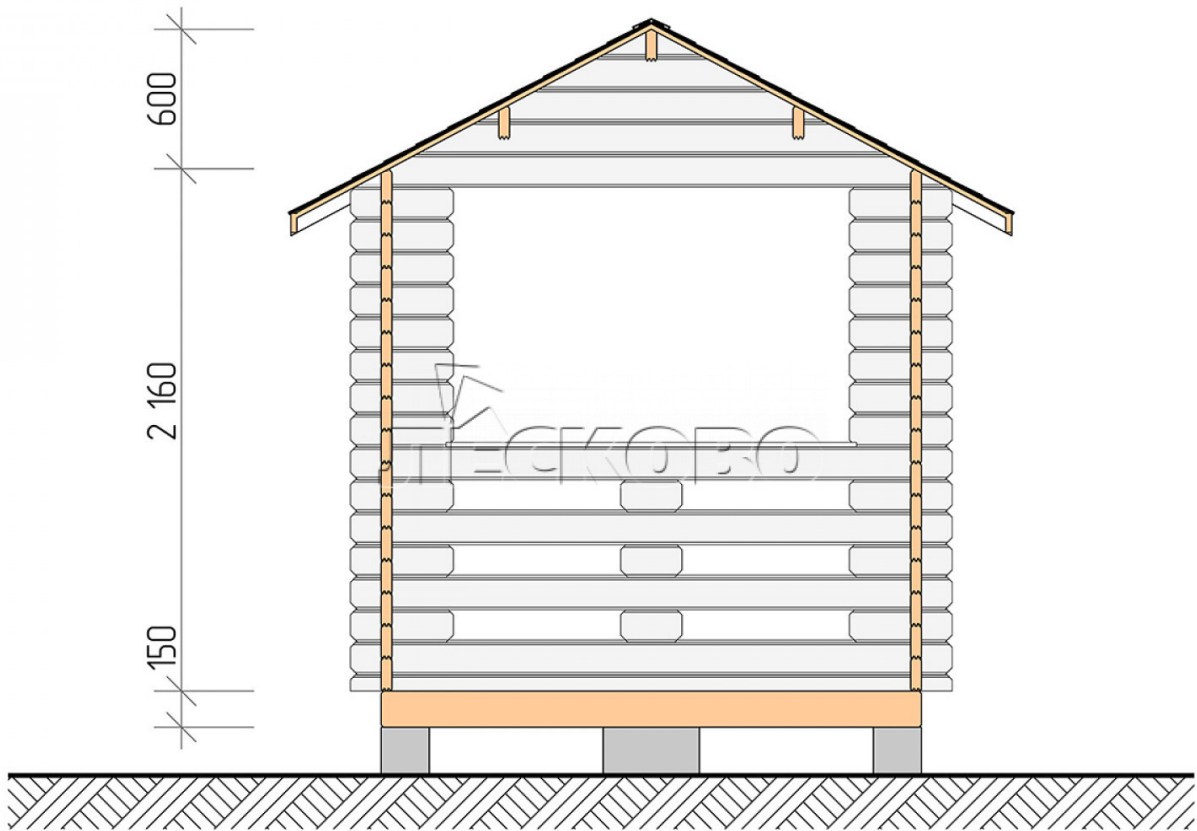

Gazebo "BS" series 2.5×4.5

Project Dimensions

2.5 × 4.5 / 9.2 m²

Full house set

1,674 €

Timber

45 mm

65 mm
+ 403 €

Project planning

2 500

4 500

8,95

M²

Разрез

House Kit

- Wall kit: mini-chamber drying chamber 44 × 145 mm with bowls for the project. The material of the tree is spruce, pine (GOST 8486). Humidity 12-14%. The height of the walls is 2.16 m;
- Logs, lower harness: board 45 × 145 mm chamber drying 10-12%;
- Floors: floorboard 35 mm, chamber drying;
- Ceiling: imitation of a bar 20 × 135 mm, chamber drying;
- Platbands: dry planed board 20 × 100 mm;
- Roof: shingles;