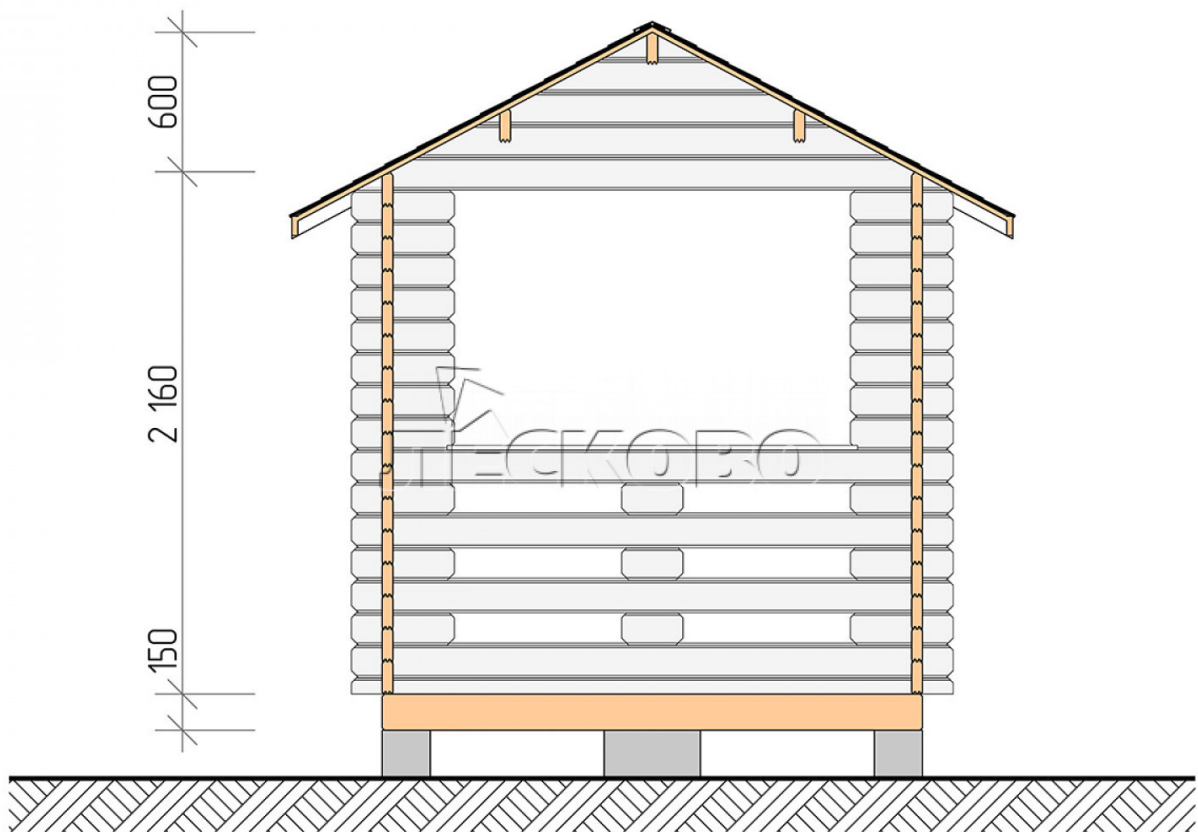

Gazebo "BS" series 2.5×4.5

Project Dimensions

2.5 × 4.5 / 9.2 m²

Full house set

1,460 €

Timber

45 MM

65 MM
+ 336 €

Project planning

2 500

4 500

8,95

M²

Разрез

House Kit

- Wall kit: mini-chamber drying chamber 44 × 145 mm with bowls for the project. The material of the tree is spruce, pine (GOST 8486). Humidity 12-14%. The height of the walls is 2.16 m;
- Logs, lower harness: board 45 × 145 mm chamber drying 10-12%;
- Floors: floorboard 35 mm, chamber drying;
- Ceiling: imitation of a bar 20 × 135 mm, chamber drying;
- Platbands: dry planed board 20 × 100 mm;
- Roof: shingles;