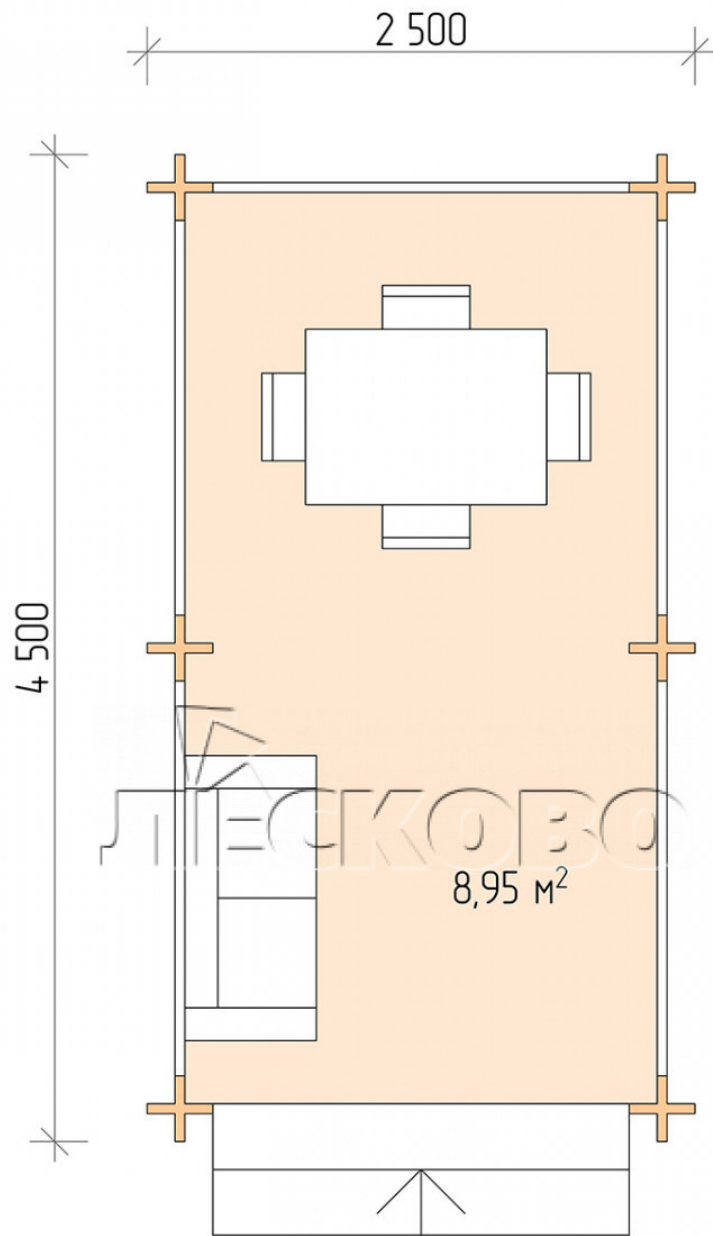

Gazebo "BS" series 2.5×4.5

Project Dimensions

2.5 × 4.5 / 9.2 m²

Full house set

1,514 €

Timber

45 MM

65 MM
+ 348 €

Project planning

2 500

4 500

8,95

M²

Разрез

House Kit

- Wall kit: mini-chamber drying chamber 44 × 145 mm with bowls for the project. The material of the tree is spruce, pine (GOST 8486). Humidity 12-14%. The height of the walls is 2.16 m;
- Logs, lower harness: board 45 × 145 mm chamber drying 10-12%;
- Floors: floorboard 35 mm, chamber drying;
- Ceiling: imitation of a bar 20 × 135 mm, chamber drying;
- Platbands: dry planed board 20 × 100 mm;
- Roof: shingles;