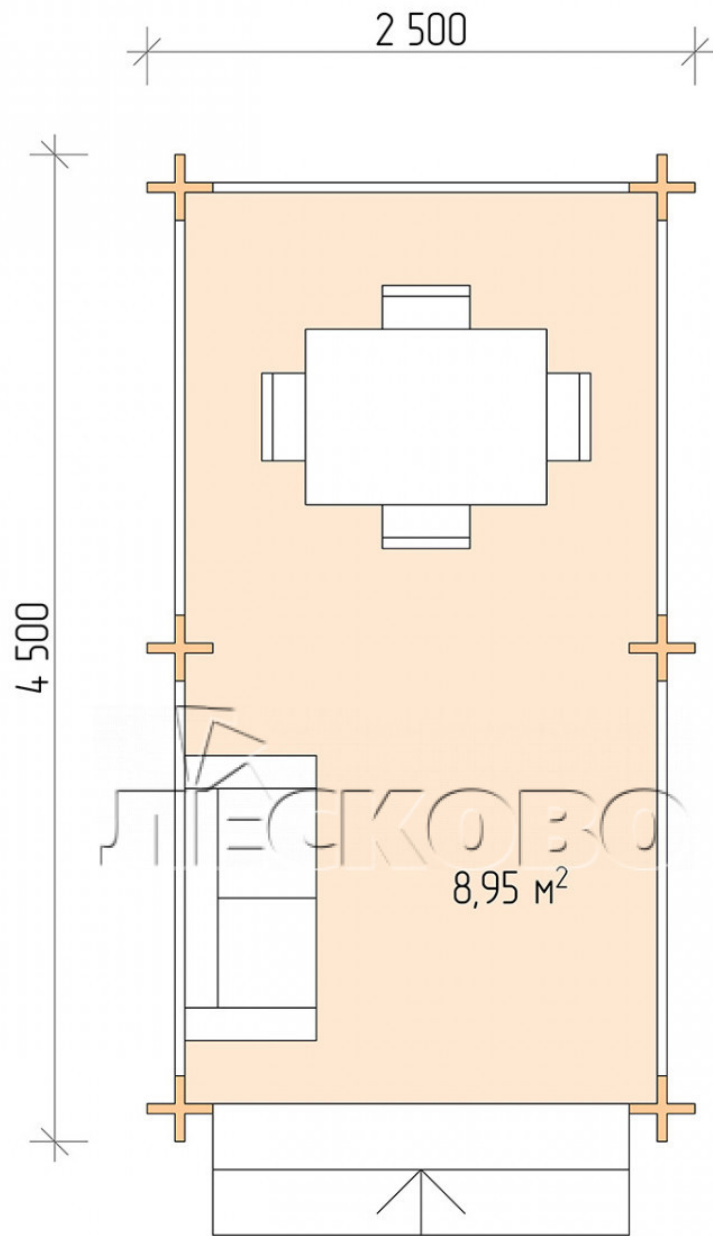

Gazebo "BS" series 2.5×4.5

Project Dimensions

2.5 × 4.5 / 9.2 m²

Full house set

1,674 €

Timber

45 mm

65 mm
+ 403 €

Project planning

2 500

4 500

8,95

M²

Разрез

House Kit

- Wall kit: mini-chamber drying chamber 44 × 145 mm with bowls for the project. The material of the tree is spruce, pine (GOST 8486). Humidity 12-14%. The height of the walls is 2.16 m;
- Logs, lower harness: board 45 × 145 mm chamber drying 10-12%;
- Floors: floorboard 35 mm, chamber drying;
- Ceiling: imitation of a bar 20 × 135 mm, chamber drying;
- Platbands: dry planed board 20 × 100 mm;
- Roof: shingles;