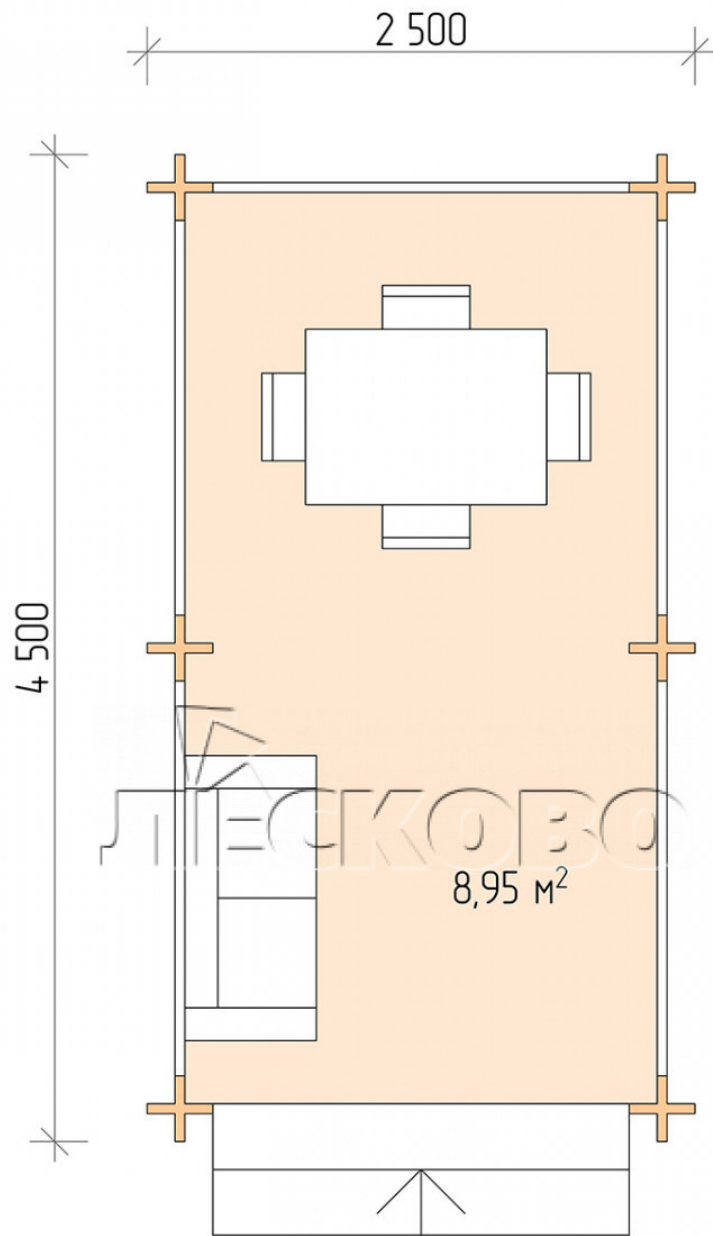

Gazebo "BS" series 2.5×4.5

Project Dimensions

2.5 × 4.5 / 9.2 m²

Full house set

1,460 €

Timber

45 MM

65 MM
+ 336 €

Project planning

2 500

4 500

8,95

M²

Разрез

House Kit

- Wall kit: mini-chamber drying chamber 44 × 145 mm with bowls for the project. The material of the tree is spruce, pine (GOST 8486). Humidity 12-14%. The height of the walls is 2.16 m;
- Logs, lower harness: board 45 × 145 mm chamber drying 10-12%;
- Floors: floorboard 35 mm, chamber drying;
- Ceiling: imitation of a bar 20 × 135 mm, chamber drying;
- Platbands: dry planed board 20 × 100 mm;
- Roof: shingles;