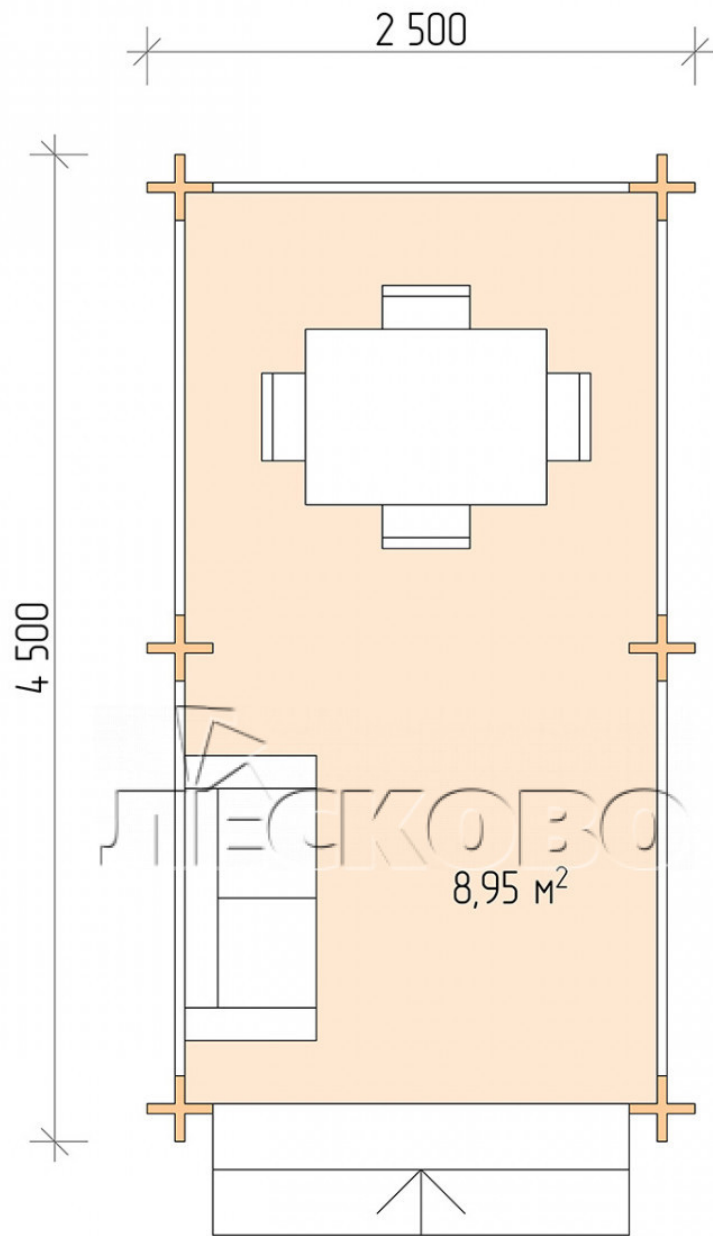

Gazebo "BS" series 2.5×4.5

Project Dimensions

2.5 × 4.5 / 9.2 m²

Full house set

1,756 €

Timber

45 MM

65 MM
+ 423 €

Project planning

2 500

4 500

8,95
M²

Разрез

House Kit

- Wall kit: mini-chamber drying chamber 44 × 145 mm with bowls for the project. The material of the tree is spruce, pine (GOST 8486). Humidity 12-14%. The height of the walls is 2.16 m;
- Logs, lower harness: board 45 × 145 mm chamber drying 10-12%;
- Floors: floorboard 35 mm, chamber drying;
- Ceiling: imitation of a bar 20 × 135 mm, chamber drying;
- Platbands: dry planed board 20 × 100 mm;
- Roof: shingles;