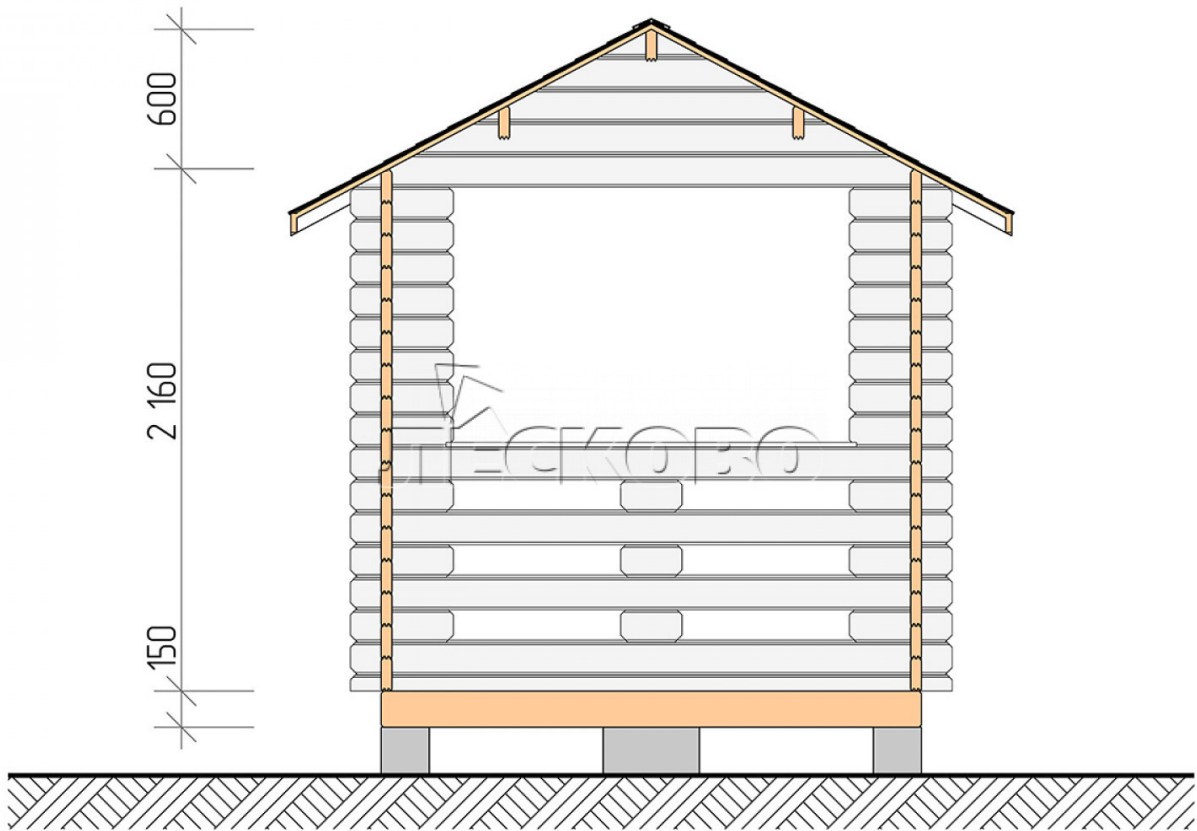

Gazebo "BS" series 2.5×3

Project Dimensions

2.5 × 3 / 5.9 m²

Full house set

1,099 €

Timber

45 MM

65 MM
+ 253 €

Project planning

2 500

3 000

5,72

M²

Разрез

House Kit

- Wall kit: mini-chamber drying chamber 44 × 145 mm with bowls for the project. The material of the tree is spruce, pine (GOST 8486). Humidity 12-14%. The height of the walls is 2.16 m;
- Logs, lower harness: board 45 × 145 mm chamber drying 10-12%;
- Floors: floorboard 35 mm, chamber drying;
- Ceiling: imitation of a bar 20 × 135 mm, chamber drying;
- Platbands: dry planed board 20 × 100 mm;
- Roof: shingles;