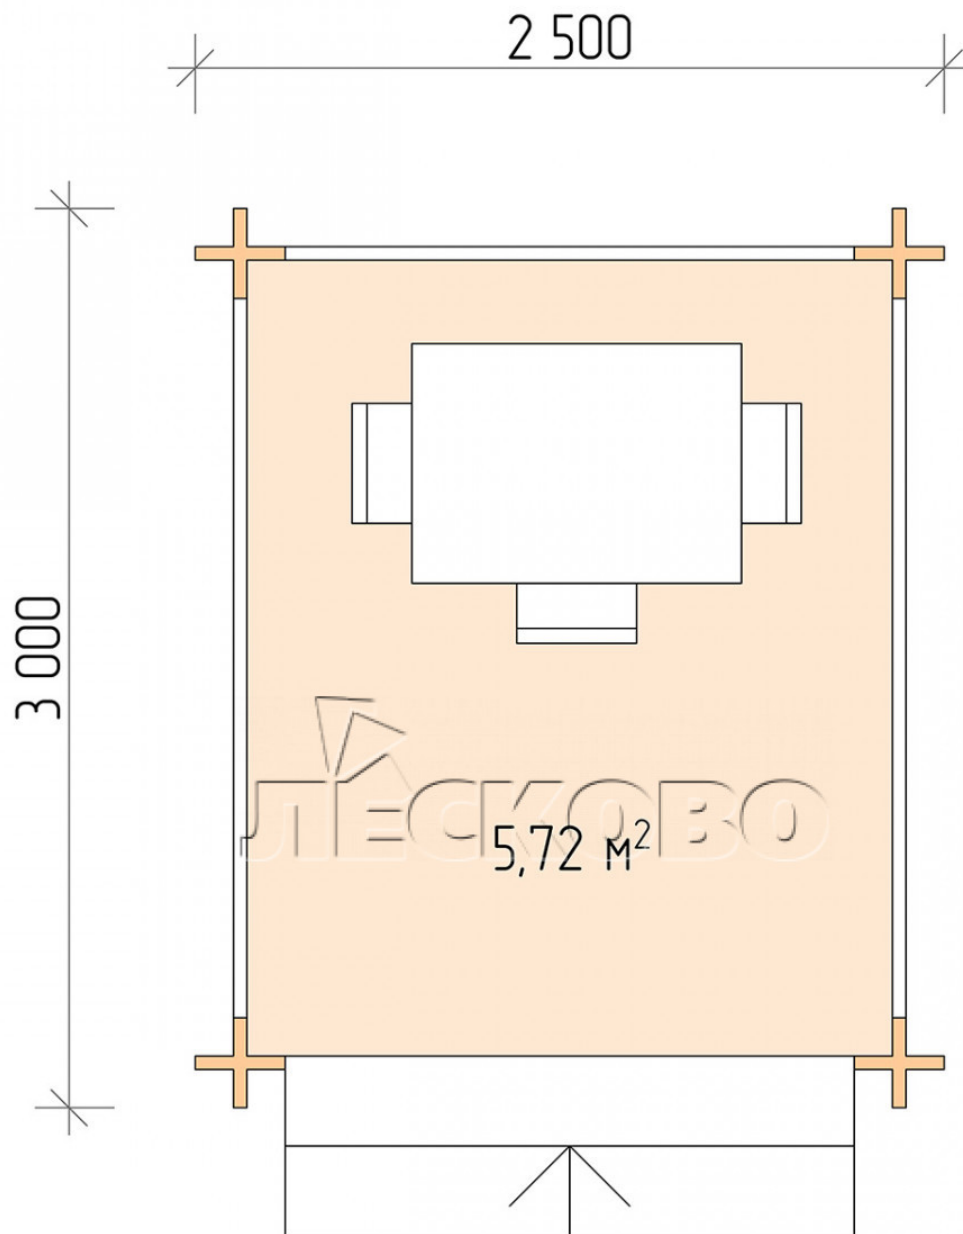

Gazebo "BS" series 2.5×3

Project Dimensions

2.5 × 3 / 5.9 m²

Full house set

1,060 €

Timber

45 MM

65 MM
+ 244 €

Project planning

2 500

3 000

5,72
M²

Разрез

House Kit

- Wall kit: mini-chamber drying chamber 44 × 145 mm with bowls for the project. The material of the tree is spruce, pine (GOST 8486). Humidity 12-14%. The height of the walls is 2.16 m;
- Logs, lower harness: board 45 × 145 mm chamber drying 10-12%;
- Floors: floorboard 35 mm, chamber drying;
- Ceiling: imitation of a bar 20 × 135 mm, chamber drying;
- Platbands: dry planed board 20 × 100 mm;
- Roof: shingles;

- Skirting board 35 mm.

+7 (4942) 499-770

156014, г. Кострома, ул. Базовая, д. 8