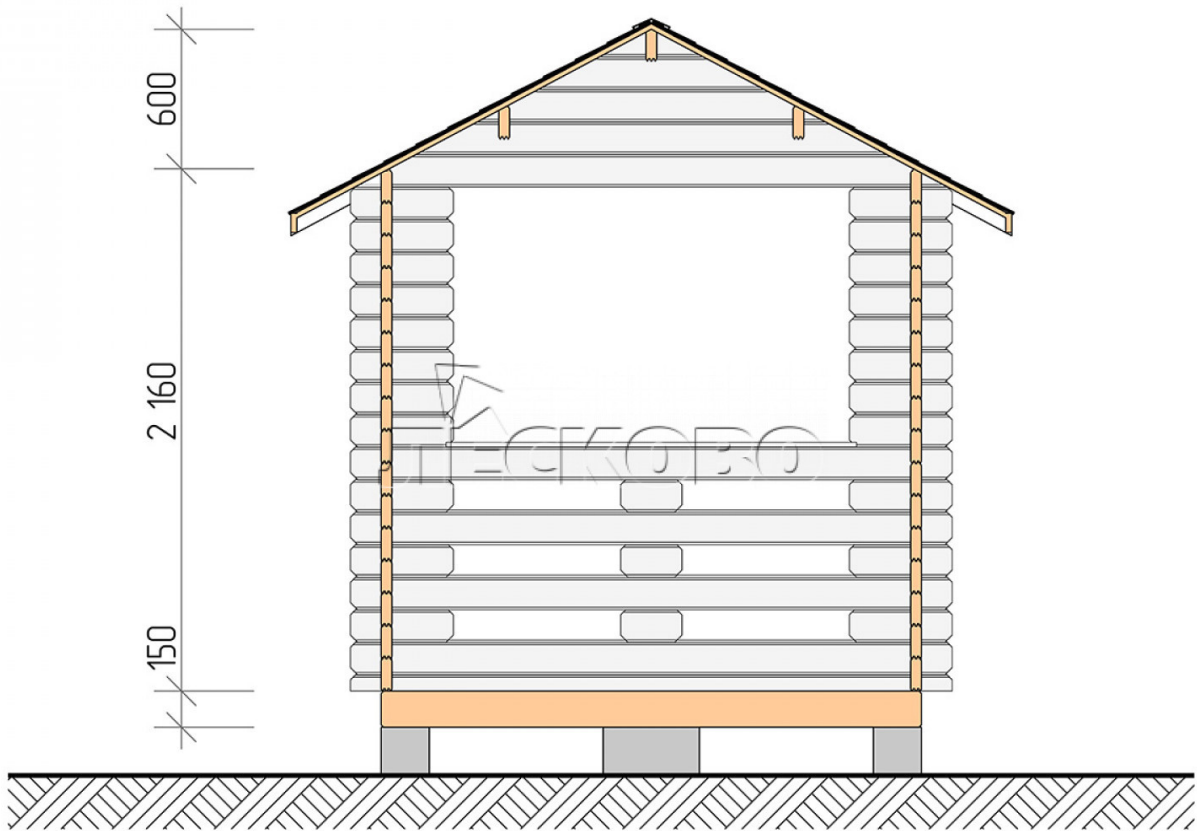

Gazebo "BS" series 2.5×3

Project Dimensions

2.5 × 3 / 5.9 m²

Full house set

1,274 €

Timber

45 mm

65 mm
+ 307 €

Project planning

2 500

3 000

5,72
M²

Разрез

House Kit

- Wall kit: mini-chamber drying chamber 44 × 145 mm with bowls for the project. The material of the tree is spruce, pine (GOST 8486). Humidity 12-14%. The height of the walls is 2.16 m;
- Logs, lower harness: board 45 × 145 mm chamber drying 10-12%;
- Floors: floorboard 35 mm, chamber drying;
- Ceiling: imitation of a bar 20 × 135 mm, chamber drying;
- Platbands: dry planed board 20 × 100 mm;
- Roof: shingles;