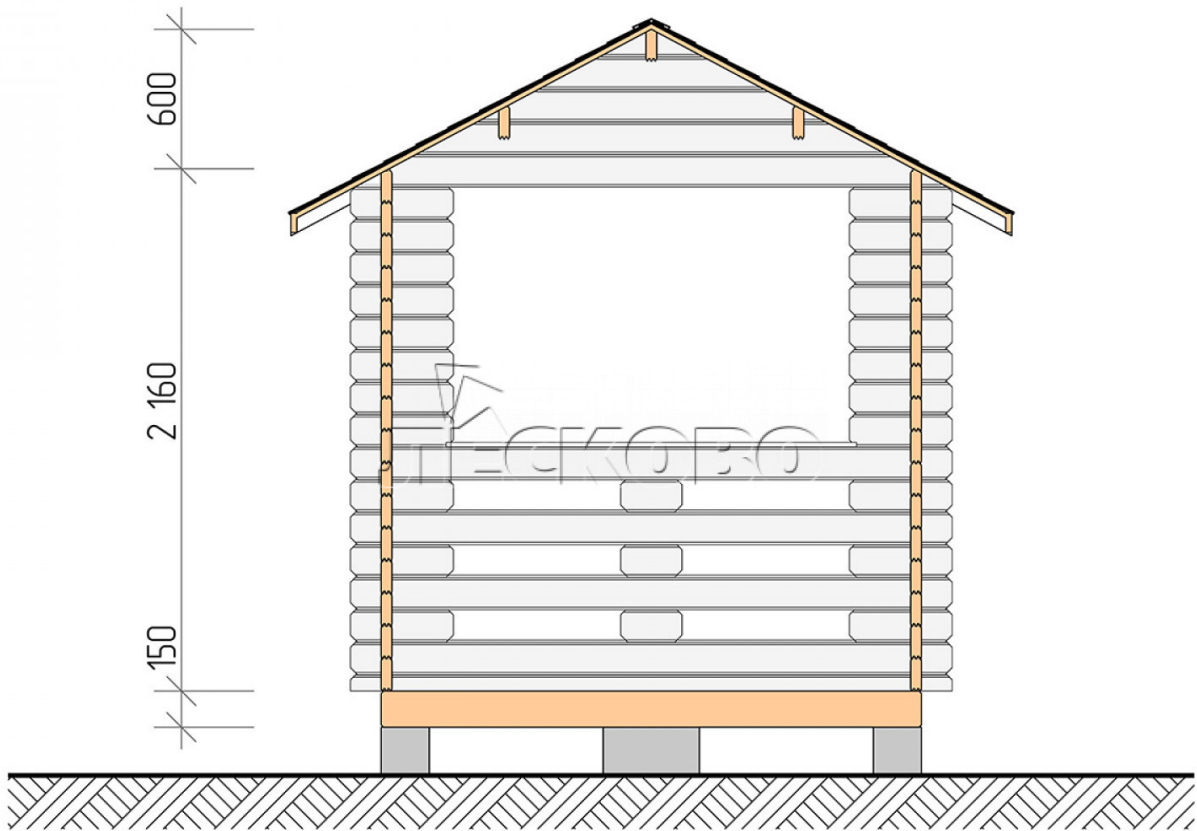

Gazebo "BS" series 2.5×3

Project Dimensions

2.5 × 3 / 5.9 m²

Full house set

1,060 €

Timber

45 MM

65 MM
+ 244 €

Project planning

2 500

3 000

5,72
M²

Разрез

House Kit

- Wall kit: mini-chamber drying chamber 44 × 145 mm with bowls for the project. The material of the tree is spruce, pine (GOST 8486). Humidity 12-14%. The height of the walls is 2.16 m;
- Logs, lower harness: board 45 × 145 mm chamber drying 10-12%;
- Floors: floorboard 35 mm, chamber drying;
- Ceiling: imitation of a bar 20 × 135 mm, chamber drying;
- Platbands: dry planed board 20 × 100 mm;
- Roof: shingles;