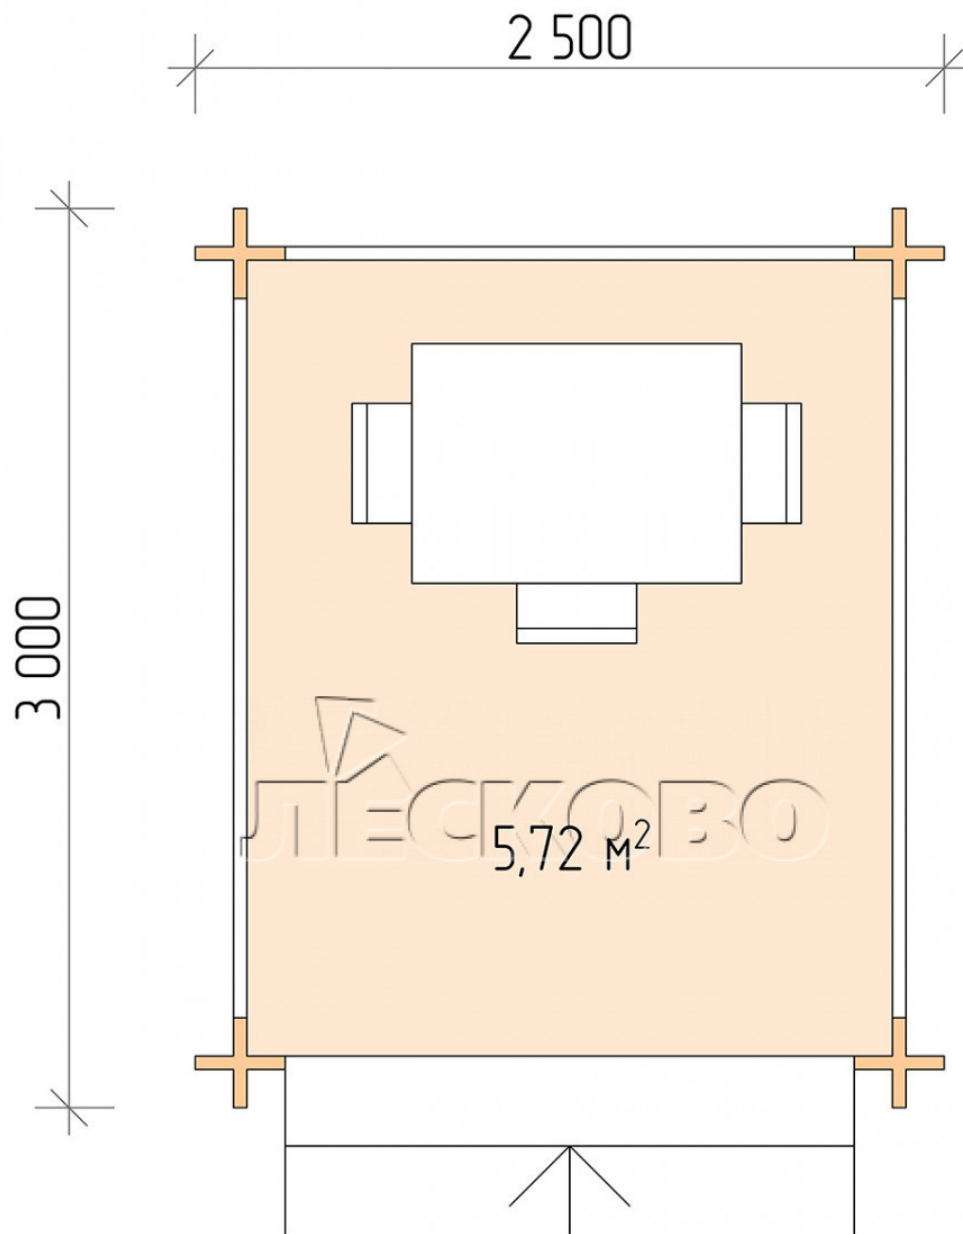

Gazebo "BS" series 2.5×3

Project Dimensions

2.5 × 3 / 5.9 m²

Full house set

1,274 €

Timber

45 mm

65 mm
+ 307 €

Project planning

2 500

3 000

5,72
M²

Разрез

House Kit

- Wall kit: mini-chamber drying chamber 44 × 145 mm with bowls for the project. The material of the tree is spruce, pine (GOST 8486). Humidity 12-14%. The height of the walls is 2.16 m;
- Logs, lower harness: board 45 × 145 mm chamber drying 10-12%;
- Floors: floorboard 35 mm, chamber drying;
- Ceiling: imitation of a bar 20 × 135 mm, chamber drying;
- Platbands: dry planed board 20 × 100 mm;
- Roof: shingles;

- Skirting board 35 mm.

+7 (4942) 499-770

156014, г. Кострома, ул. Базовая, д. 8