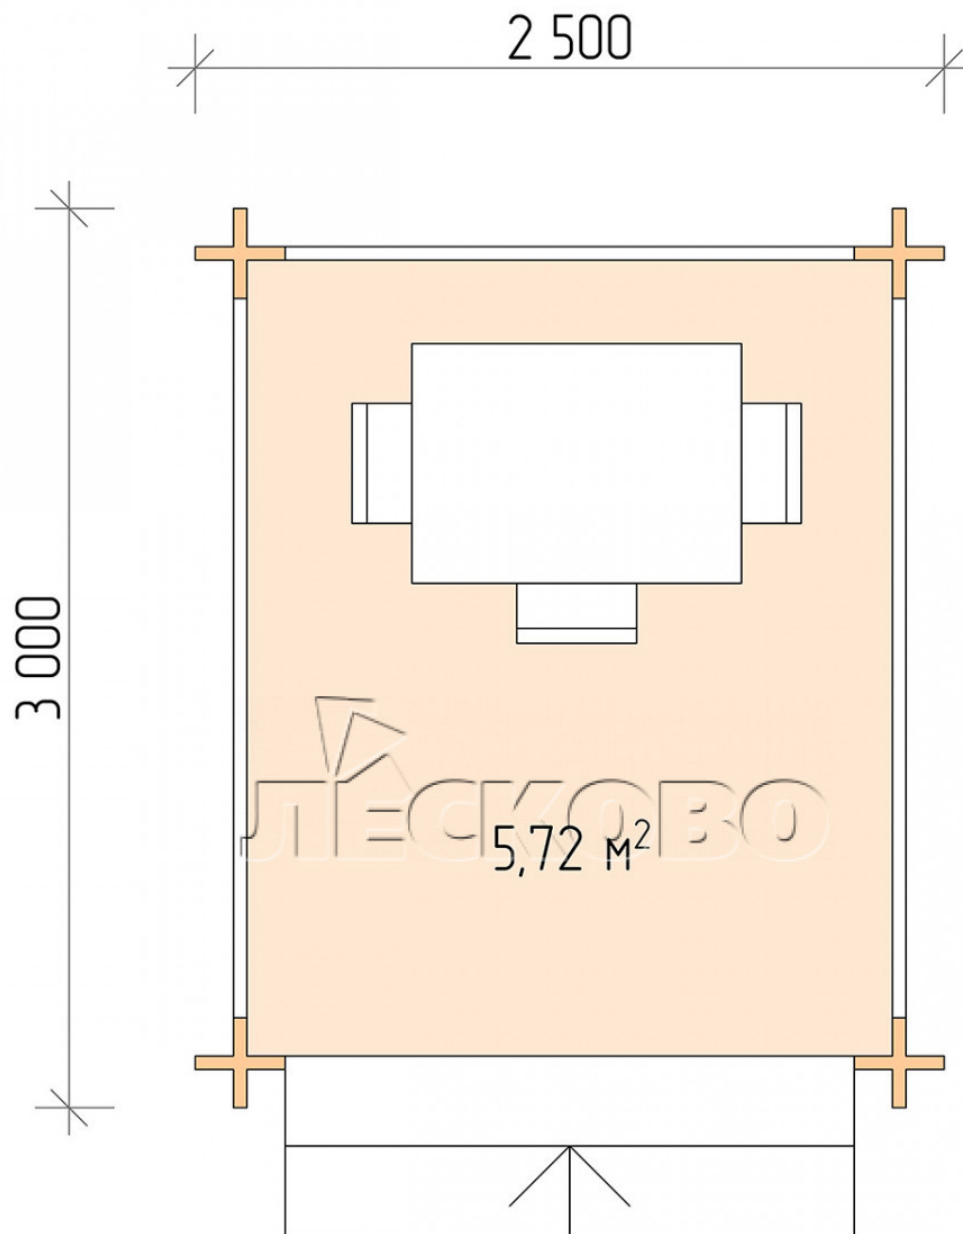

Gazebo "BS" series 2.5×3

Project Dimensions

2.5 × 3 / 5.9 m²

Full house set

1,099 €

Timber

45 MM

65 MM
+ 253 €

Project planning

2 500

3 000

5,72

M²

Разрез

House Kit

- Wall kit: mini-chamber drying chamber 44 × 145 mm with bowls for the project. The material of the tree is spruce, pine (GOST 8486). Humidity 12-14%. The height of the walls is 2.16 m;
- Logs, lower harness: board 45 × 145 mm chamber drying 10-12%;
- Floors: floorboard 35 mm, chamber drying;
- Ceiling: imitation of a bar 20 × 135 mm, chamber drying;
- Platbands: dry planed board 20 × 100 mm;
- Roof: shingles;

- Skirting board 35 mm.

+7 (4942) 499-770

156014, г. Кострома, ул. Базовая, д. 8