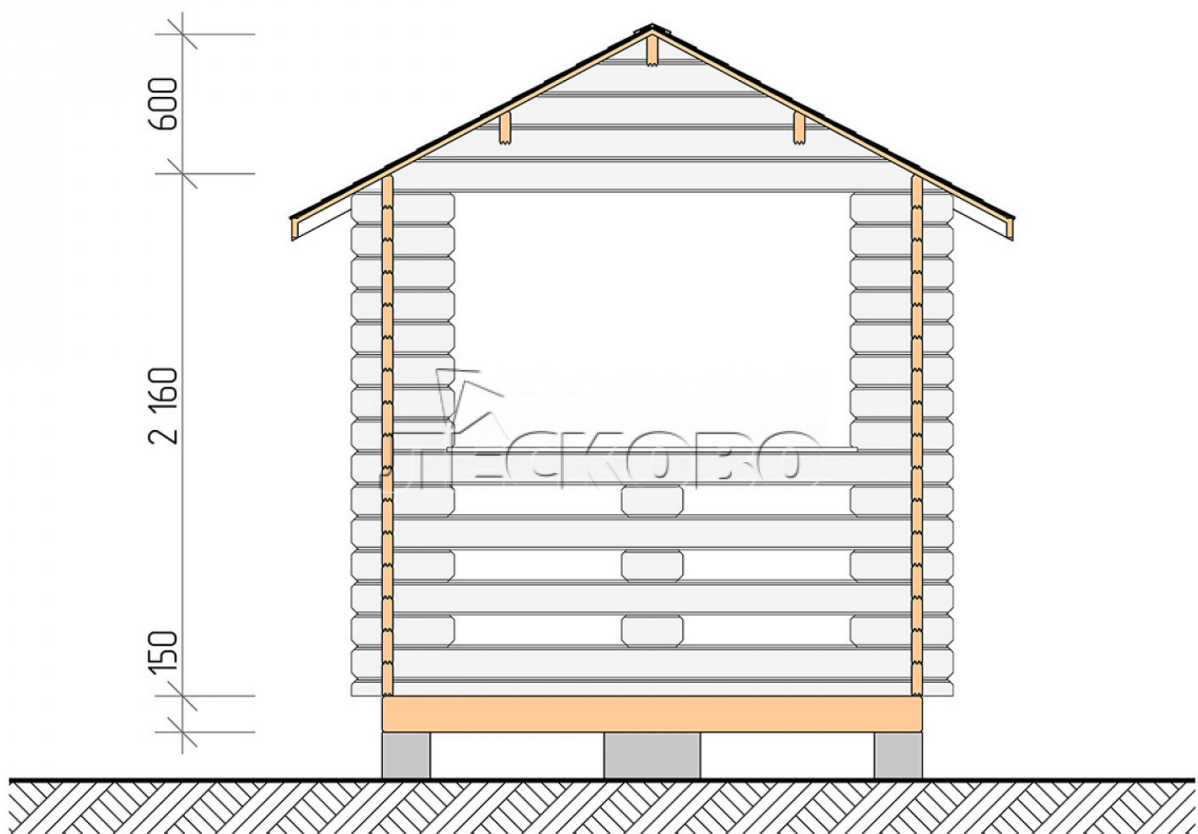

Gazebo "BS" series 2.5×3.5

Project Dimensions

2.5 × 3.5 / 7 m²

Full house set

1,163 €

Timber

45 mm

65 mm
+ 260 €

Project planning

2 500

3 500

6,8

M²

Разрез

House Kit

- Wall kit: mini-chamber drying chamber 44 × 145 mm with bowls for the project. The material of the tree is spruce, pine (GOST 8486). Humidity 12-14%. The height of the walls is 2.16 m;
- Logs, lower harness: board 45 × 145 mm chamber drying 10-12%;
- Floors: floorboard 35 mm, chamber drying;
- Ceiling: imitation of a bar 20 × 135 mm, chamber drying;
- Platbands: dry planed board 20 × 100 mm;
- Roof: shingles;