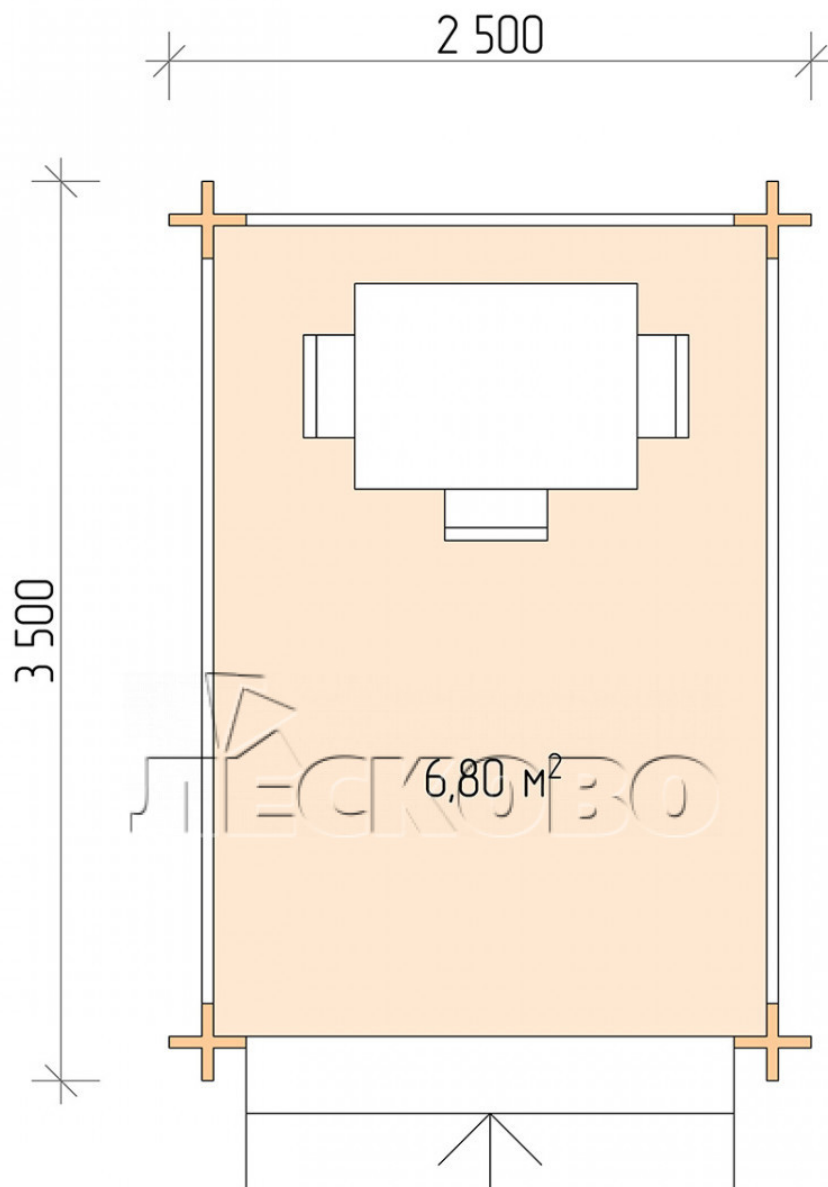

## Gazebo "BS" series 2.5×3.5

Project Dimensions

2.5 × 3.5 / 7 m<sup>2</sup>

Full house set

**1,059 €**

# Разрез

### House Kit

- Wall kit: mini-chamber drying chamber 44 × 145 mm with bowls for the project. The material of the tree is spruce, pine (GOST 8486). Humidity 12-14%. The height of the walls is 2.16 m;
- Logs, lower harness: board 45 × 145 mm chamber drying 10-12%;
- Floors: floorboard 35 mm, chamber drying;
- Ceiling: imitation of a bar 20 × 135 mm, chamber drying;
- Platbands: dry planed board 20 × 100 mm;
- Roof: shingles;