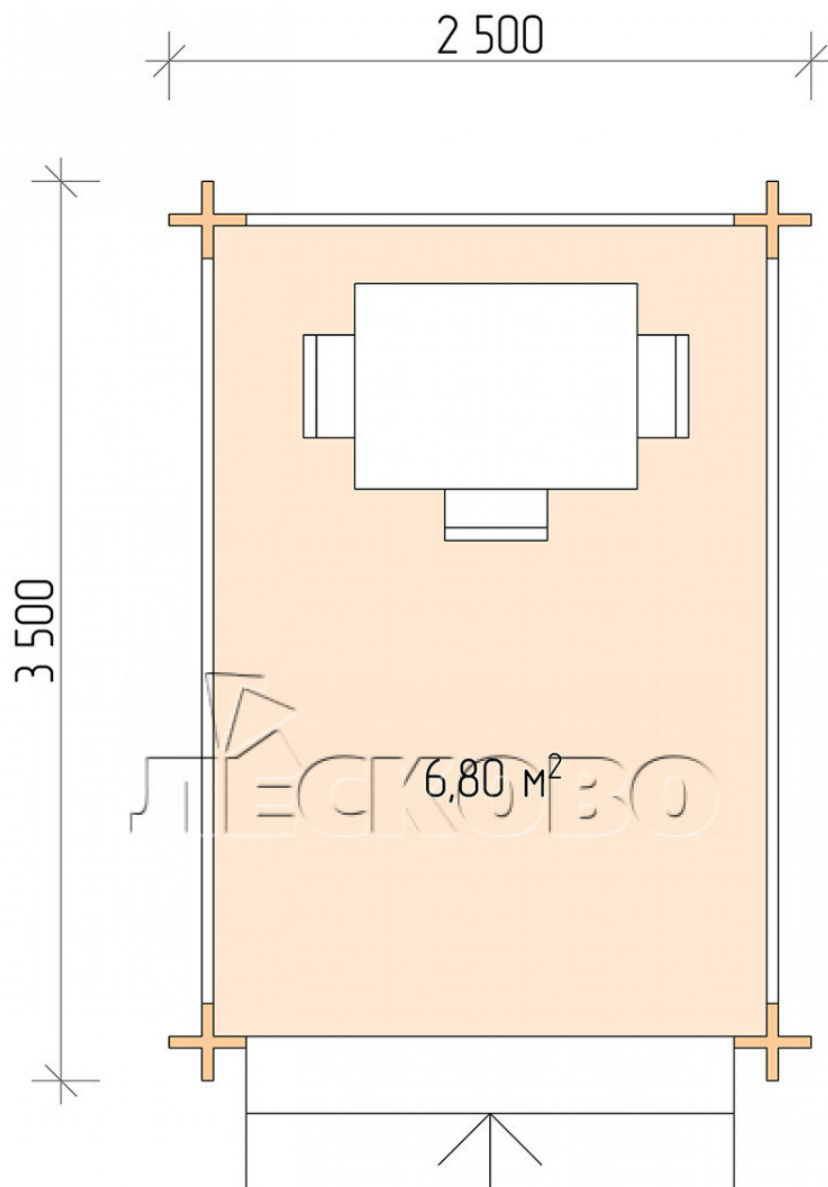

Gazebo "BS" series 2.5×3.5

Project Dimensions

2.5 × 3.5 / 7 m²

Full house set

1,320 €

Timber

45 mm

65 mm
+ 309 €

Project planning

2 500

3 500

6,8
M²

Разрез

House Kit

- Wall kit: mini-chamber drying chamber 44 × 145 mm with bowls for the project. The material of the tree is spruce, pine (GOST 8486). Humidity 12-14%. The height of the walls is 2.16 m;
- Logs, lower harness: board 45 × 145 mm chamber drying 10-12%;
- Floors: floorboard 35 mm, chamber drying;
- Ceiling: imitation of a bar 20 × 135 mm, chamber drying;
- Platbands: dry planed board 20 × 100 mm;
- Roof: shingles;