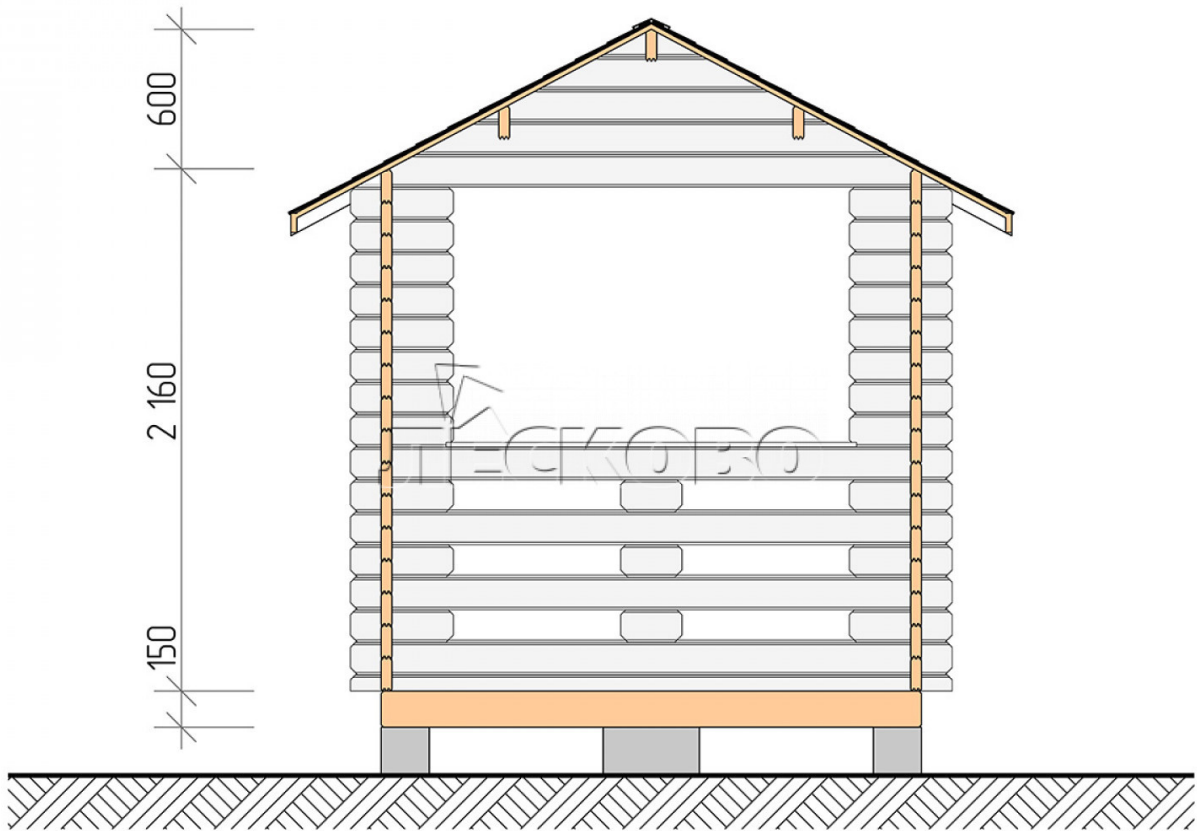

Gazebo "BS" series 2.5×3.5

Project Dimensions

2.5 × 3.5 / 7 m²

Full house set

1,320 €

Timber

45 mm

65 mm
+ 309 €

Project planning

2 500

3 500

6,8
M²

Разрез

House Kit

- Wall kit: mini-chamber drying chamber 44 × 145 mm with bowls for the project. The material of the tree is spruce, pine (GOST 8486). Humidity 12-14%. The height of the walls is 2.16 m;
- Logs, lower harness: board 45 × 145 mm chamber drying 10-12%;
- Floors: floorboard 35 mm, chamber drying;
- Ceiling: imitation of a bar 20 × 135 mm, chamber drying;
- Platbands: dry planed board 20 × 100 mm;
- Roof: shingles;