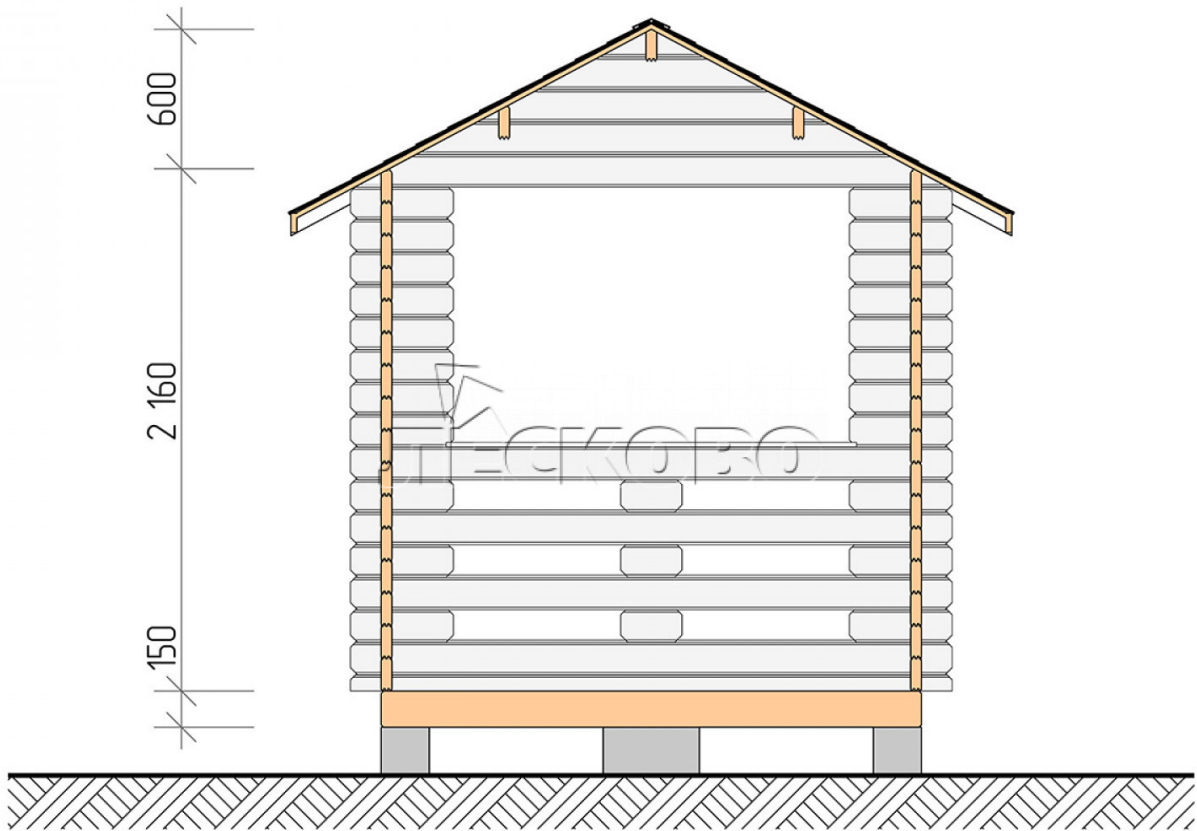

## Gazebo "BS" series 2.5×3.5

Project Dimensions

2.5 × 3.5 / 7 m<sup>2</sup>

Full house set

**1,059 €**

# Разрез

### House Kit

- Wall kit: mini-chamber drying chamber 44 × 145 mm with bowls for the project. The material of the tree is spruce, pine (GOST 8486). Humidity 12-14%. The height of the walls is 2.16 m;
- Logs, lower harness: board 45 × 145 mm chamber drying 10-12%;
- Floors: floorboard 35 mm, chamber drying;
- Ceiling: imitation of a bar 20 × 135 mm, chamber drying;
- Platbands: dry planed board 20 × 100 mm;
- Roof: shingles;