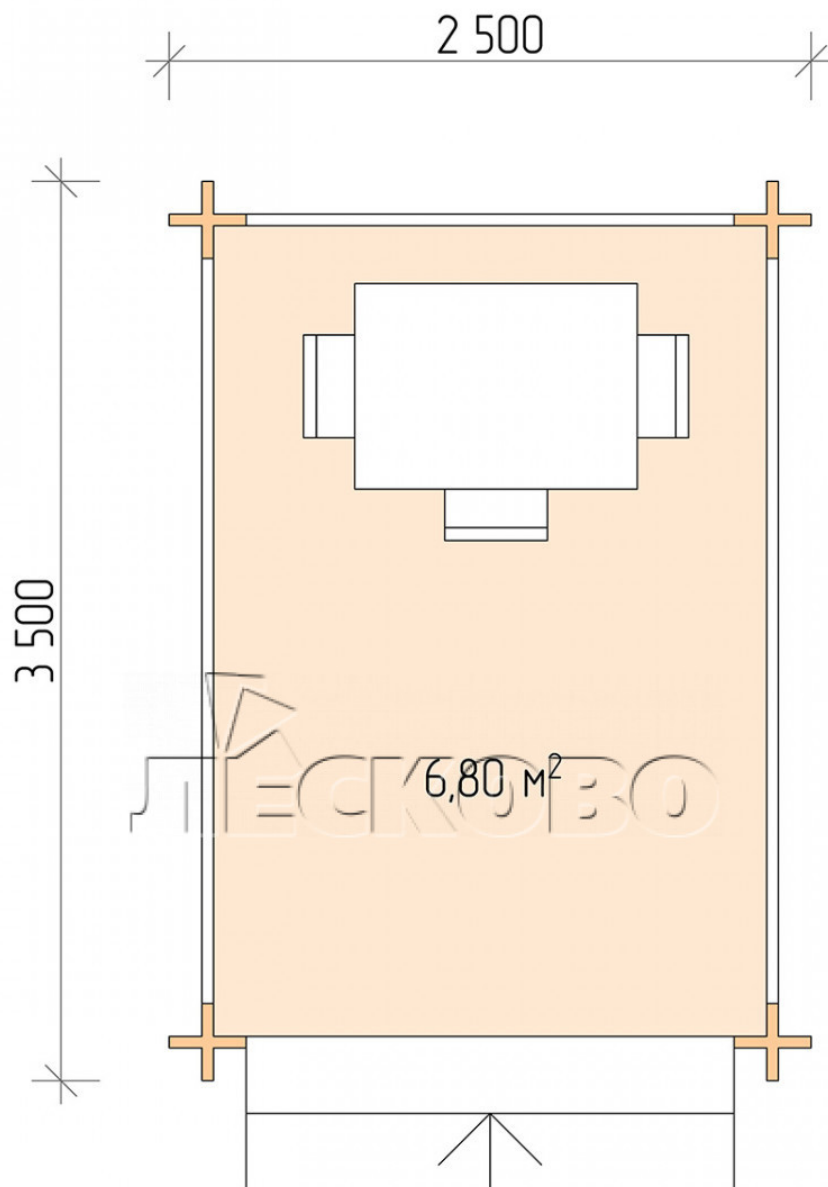

Gazebo "BS" series 2.5×3.5

Project Dimensions

2.5 × 3.5 / 7 m²

Full house set

1,163 €

Timber

45 mm

65 mm
+ 260 €

Project planning

2 500

3 500

6,8

M²

Разрез

House Kit

- Wall kit: mini-chamber drying chamber 44 × 145 mm with bowls for the project. The material of the tree is spruce, pine (GOST 8486). Humidity 12-14%. The height of the walls is 2.16 m;
- Logs, lower harness: board 45 × 145 mm chamber drying 10-12%;
- Floors: floorboard 35 mm, chamber drying;
- Ceiling: imitation of a bar 20 × 135 mm, chamber drying;
- Platbands: dry planed board 20 × 100 mm;
- Roof: shingles;