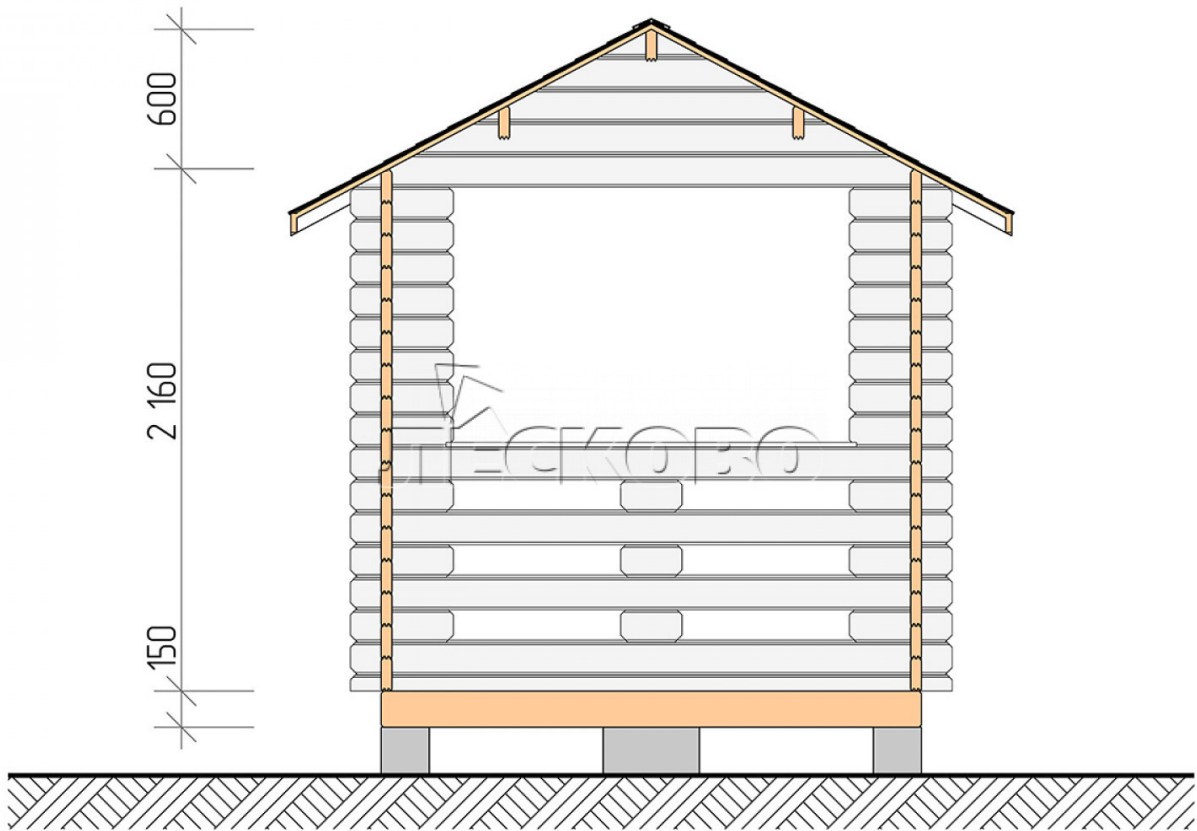

Gazebo "BS" series 2.5×2.5

Project Dimensions

2.5 × 2.5 / 4.8 m²

Full house set

865 €

Timber

45 mm

65 mm
+ 220 €

Project planning

2 500

2 500

4,64
M²

Разрез

House Kit

- Wall kit: mini-chamber drying chamber 44 × 145 mm with bowls for the project. The material of the tree is spruce, pine (GOST 8486). Humidity 12-14%. The height of the walls is 2.16 m;
- Logs, lower harness: board 45 × 145 mm chamber drying 10-12%;
- Floors: floorboard 35 mm, chamber drying;
- Ceiling: imitation of a bar 20 × 135 mm, chamber drying;
- Platbands: dry planed board 20 × 100 mm;
- Roof: shingles;