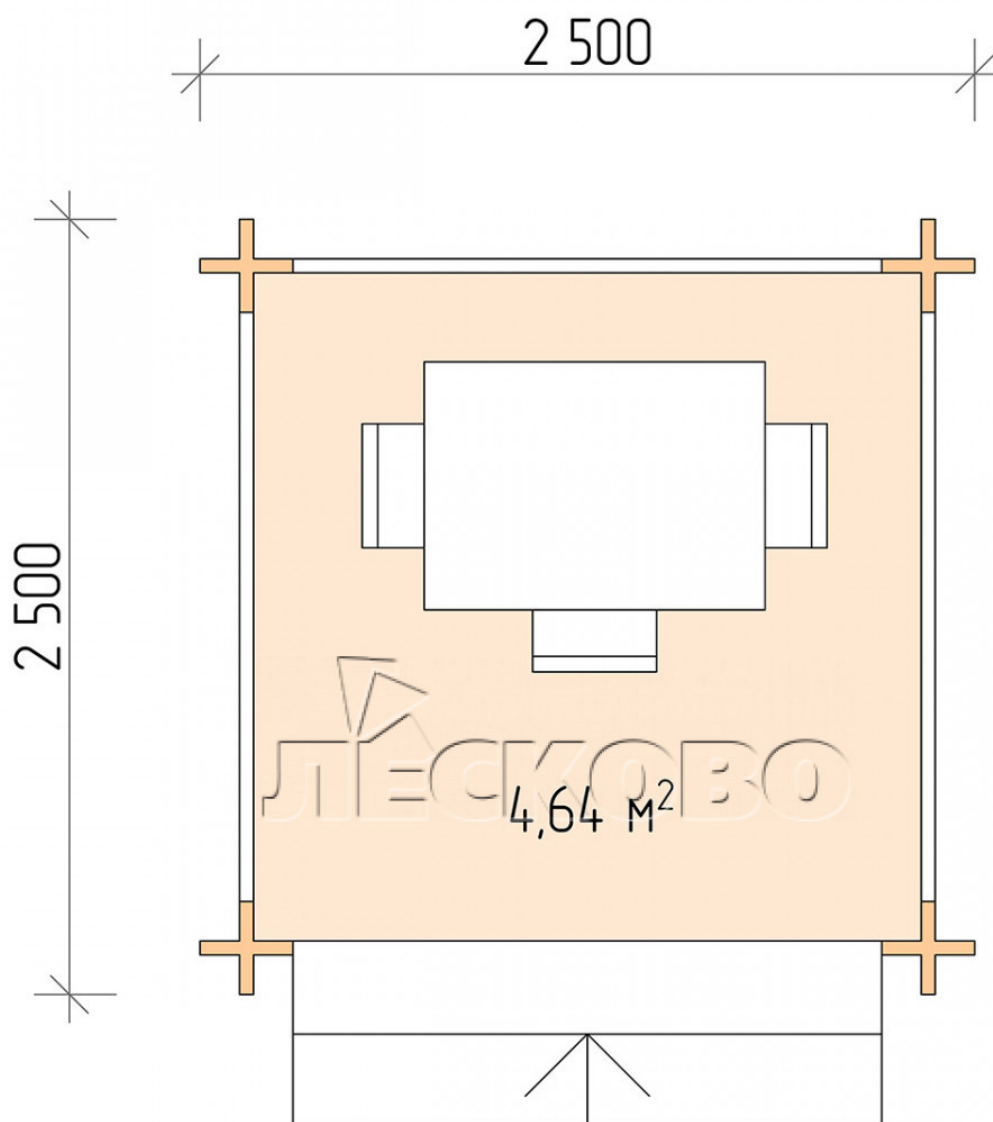

Gazebo "BS" series 2.5×2.5

Project Dimensions

2.5 × 2.5 / 4.8 m²

Full house set

865 €

Timber

45 mm

65 mm
+ 220 €

Project planning

2 500

2 500

4,64
M²

Разрез

House Kit

- Wall kit: mini-chamber drying chamber 44 × 145 mm with bowls for the project. The material of the tree is spruce, pine (GOST 8486). Humidity 12-14%. The height of the walls is 2.16 m;
- Logs, lower harness: board 45 × 145 mm chamber drying 10-12%;
- Floors: floorboard 35 mm, chamber drying;
- Ceiling: imitation of a bar 20 × 135 mm, chamber drying;
- Platbands: dry planed board 20 × 100 mm;
- Roof: shingles;

- Skirting board 35 mm.

+7 (4942) 499-770

156014, г. Кострома, ул. Базовая, д. 8