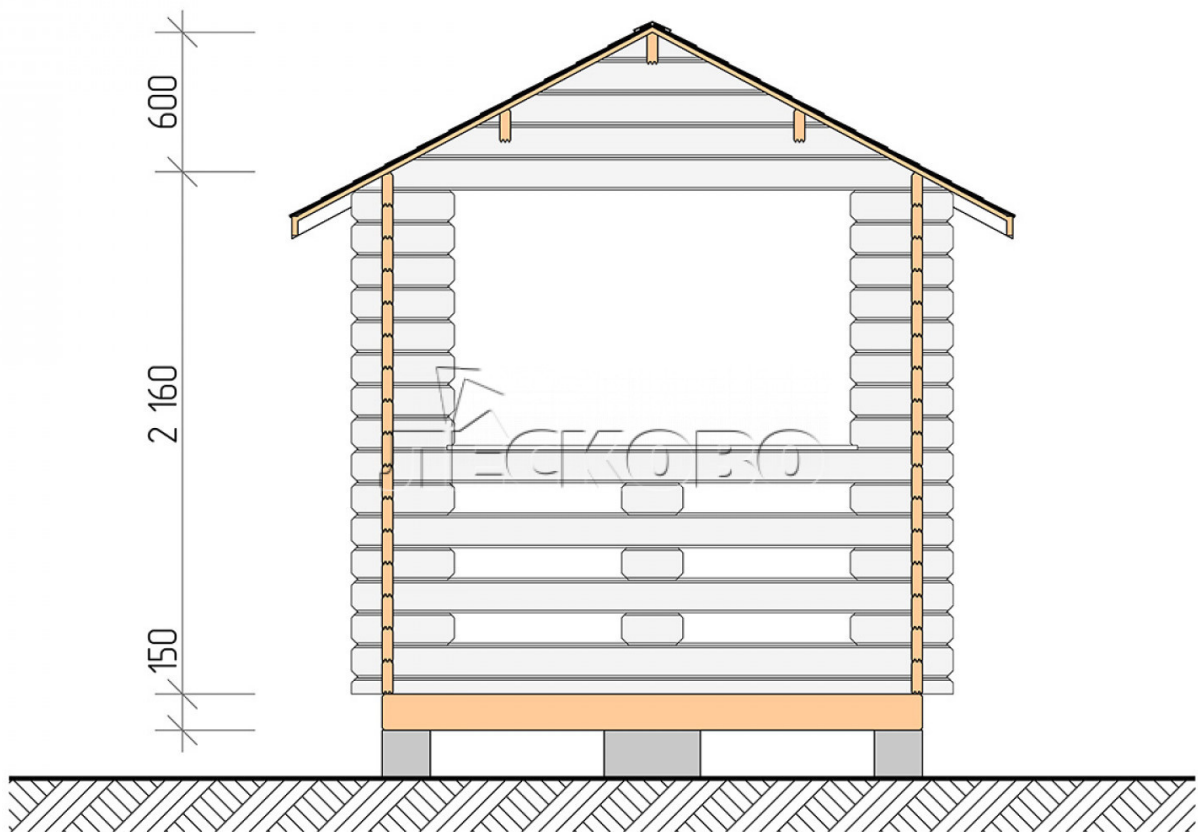

## Gazebo "BS" series 2.5×2.5

Project Dimensions

2.5 × 2.5 / 4.8 m<sup>2</sup>

Full house set

**1,044 €**

# Разрез

### House Kit

- Wall kit: mini-chamber drying chamber 44 × 145 mm with bowls for the project. The material of the tree is spruce, pine (GOST 8486). Humidity 12-14%. The height of the walls is 2.16 m;
- Logs, lower harness: board 45 × 145 mm chamber drying 10-12%;
- Floors: floorboard 35 mm, chamber drying;
- Ceiling: imitation of a bar 20 × 135 mm, chamber drying;
- Platbands: dry planed board 20 × 100 mm;
- Roof: shingles;