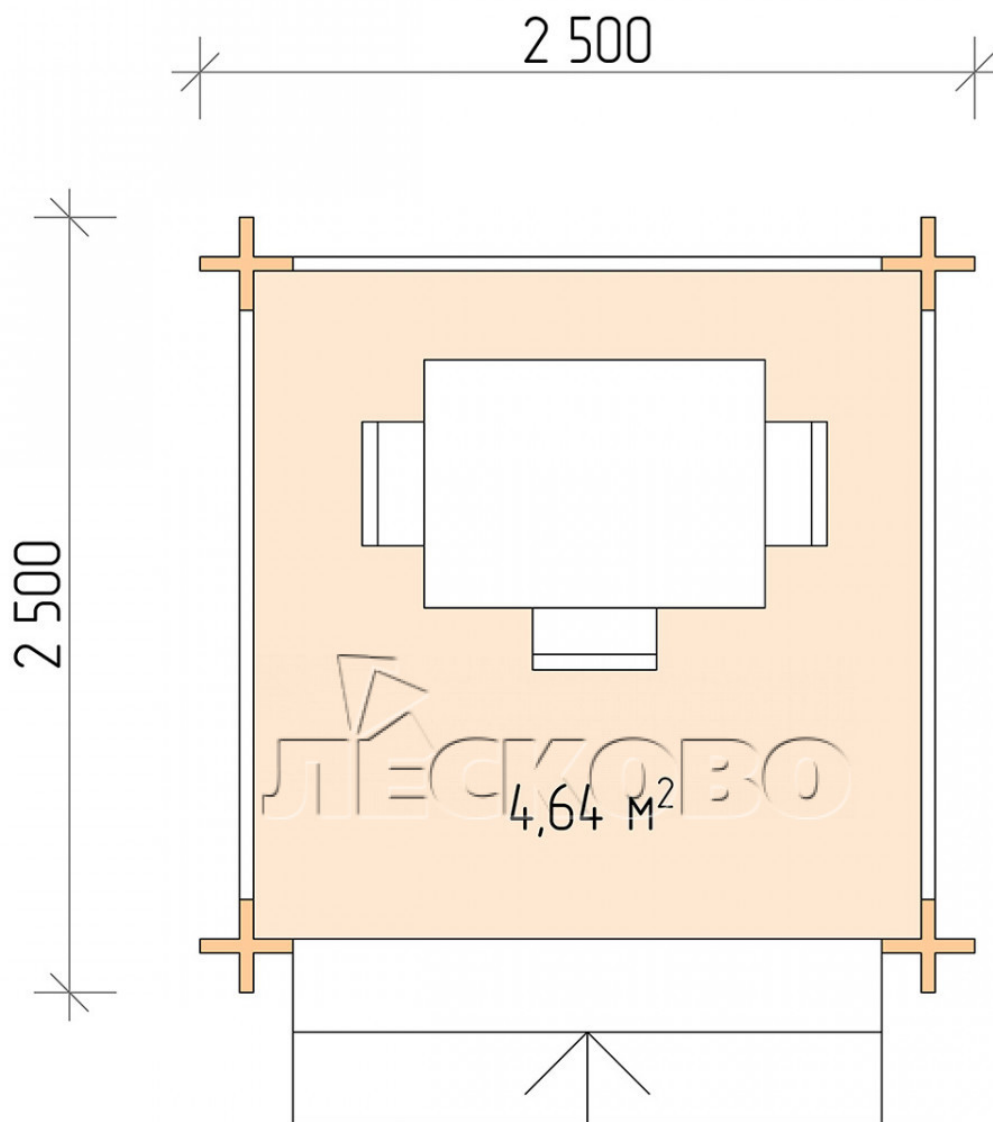

## Gazebo "BS" series 2.5×2.5

Project Dimensions

2.5 × 2.5 / 4.8 m<sup>2</sup>

Full house set

**1,044 €**

# Разрез

### House Kit

- Wall kit: mini-chamber drying chamber 44 × 145 mm with bowls for the project. The material of the tree is spruce, pine (GOST 8486). Humidity 12-14%. The height of the walls is 2.16 m;
- Logs, lower harness: board 45 × 145 mm chamber drying 10-12%;
- Floors: floorboard 35 mm, chamber drying;
- Ceiling: imitation of a bar 20 × 135 mm, chamber drying;
- Platbands: dry planed board 20 × 100 mm;
- Roof: shingles;