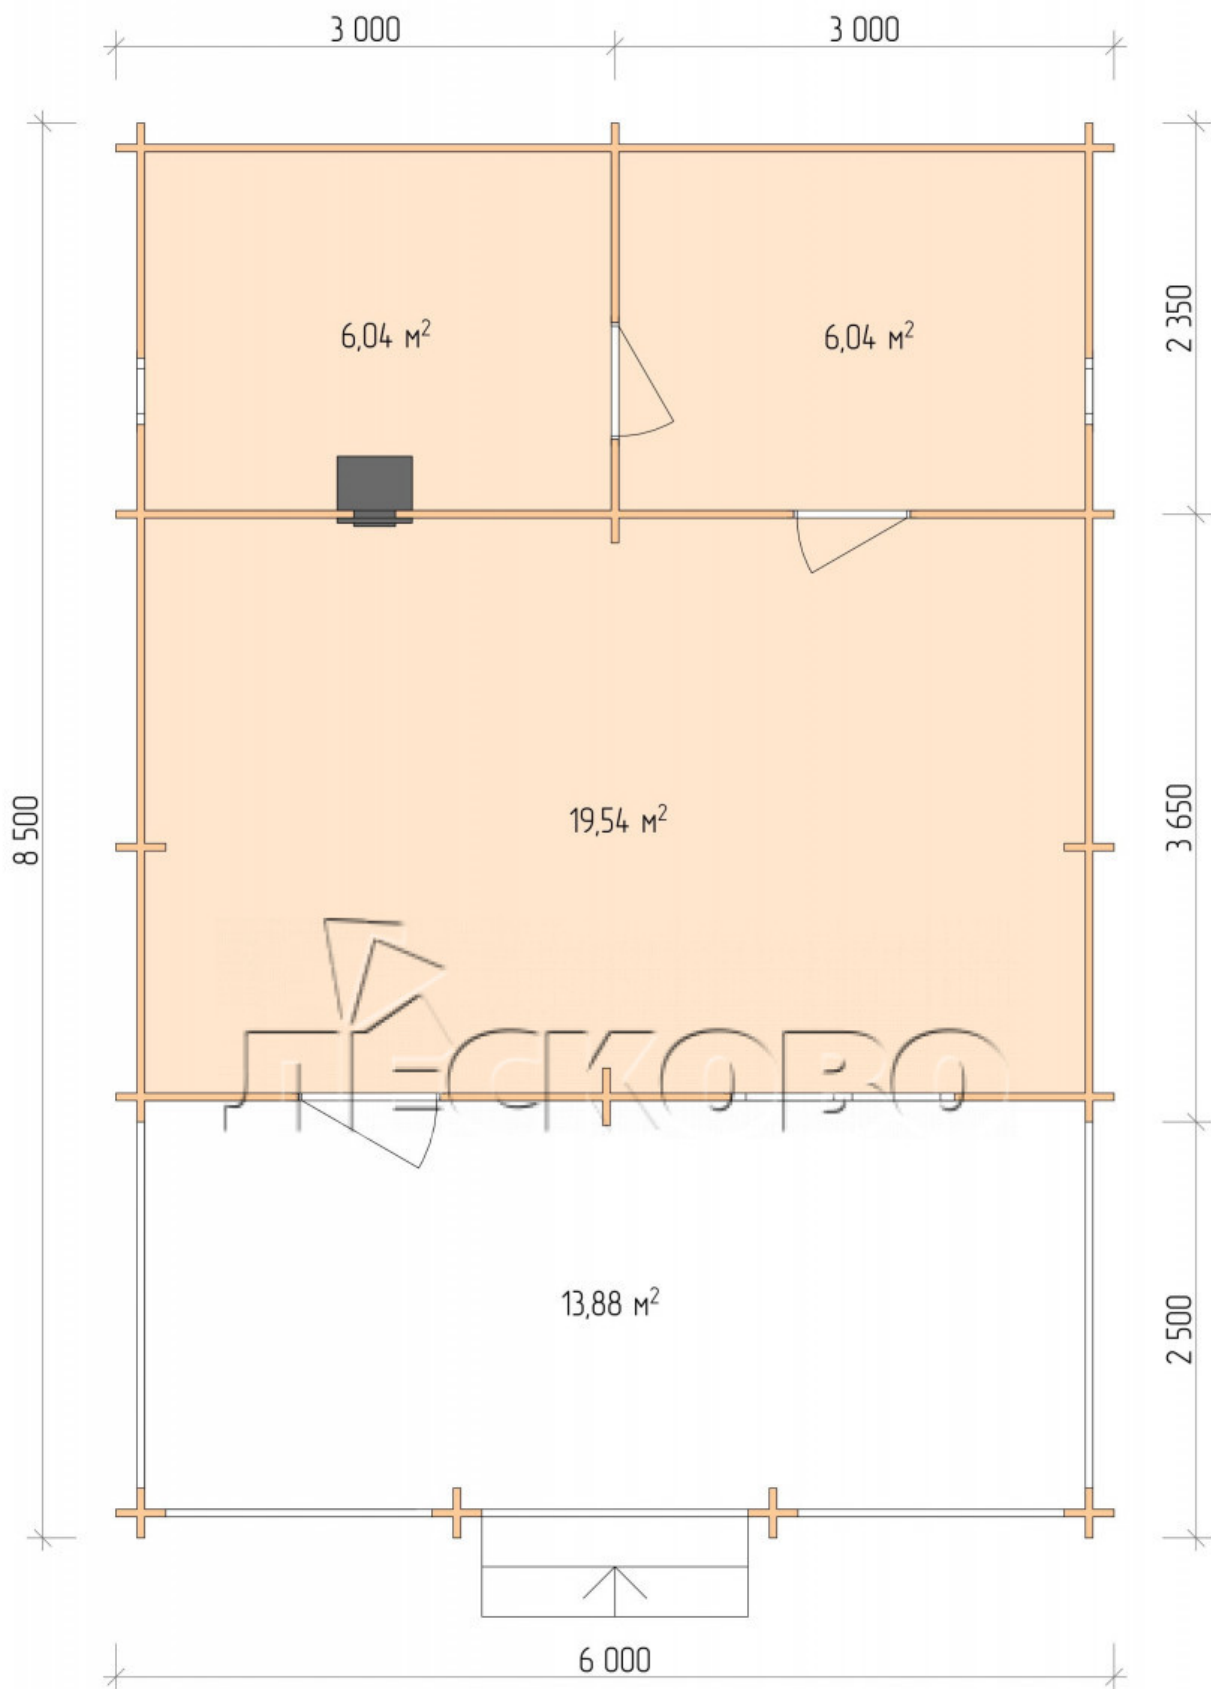

Outdoor sauna "BV" series 6×6

Project Dimensions

6 × 6 / 46.8 m²

Full house set

7,243 €

Timber

45 MM

65 MM
+ 1,703 €

Project planning

Разрез

House Kit

- Wall kit: 44 × 145 mm mini-chamber drying chamber with bowls for the project. The material of the tree is spruce, pine (GOST 8486). Humidity 12-14%. The height of the walls is 2.16 m.;

- Logs, lower harness: board 45 × 145 mm chamber drying 10-12%;
- Floors: floorboard 35 mm., Chamber drying;
- Ceiling: imitation of a bar 20 × 135 mm, Chamber drying;
- Wooden windows, glass 4 mm, Single. Treatment with a colorless antiseptic. Hardware;

0.40×0.38 м.2 шт. 1.34×0.91 м.1 шт.

- Wooden doors;

0.84×1.885 м.
bath.2 шт.

0.84×1.885 м.
glass.1 шт.

7. Platbands: dry planed board 20 × 100 mm;

8. Roof: shingles;

9. Skirting board 35 mm.

+7 (4942) 499-770