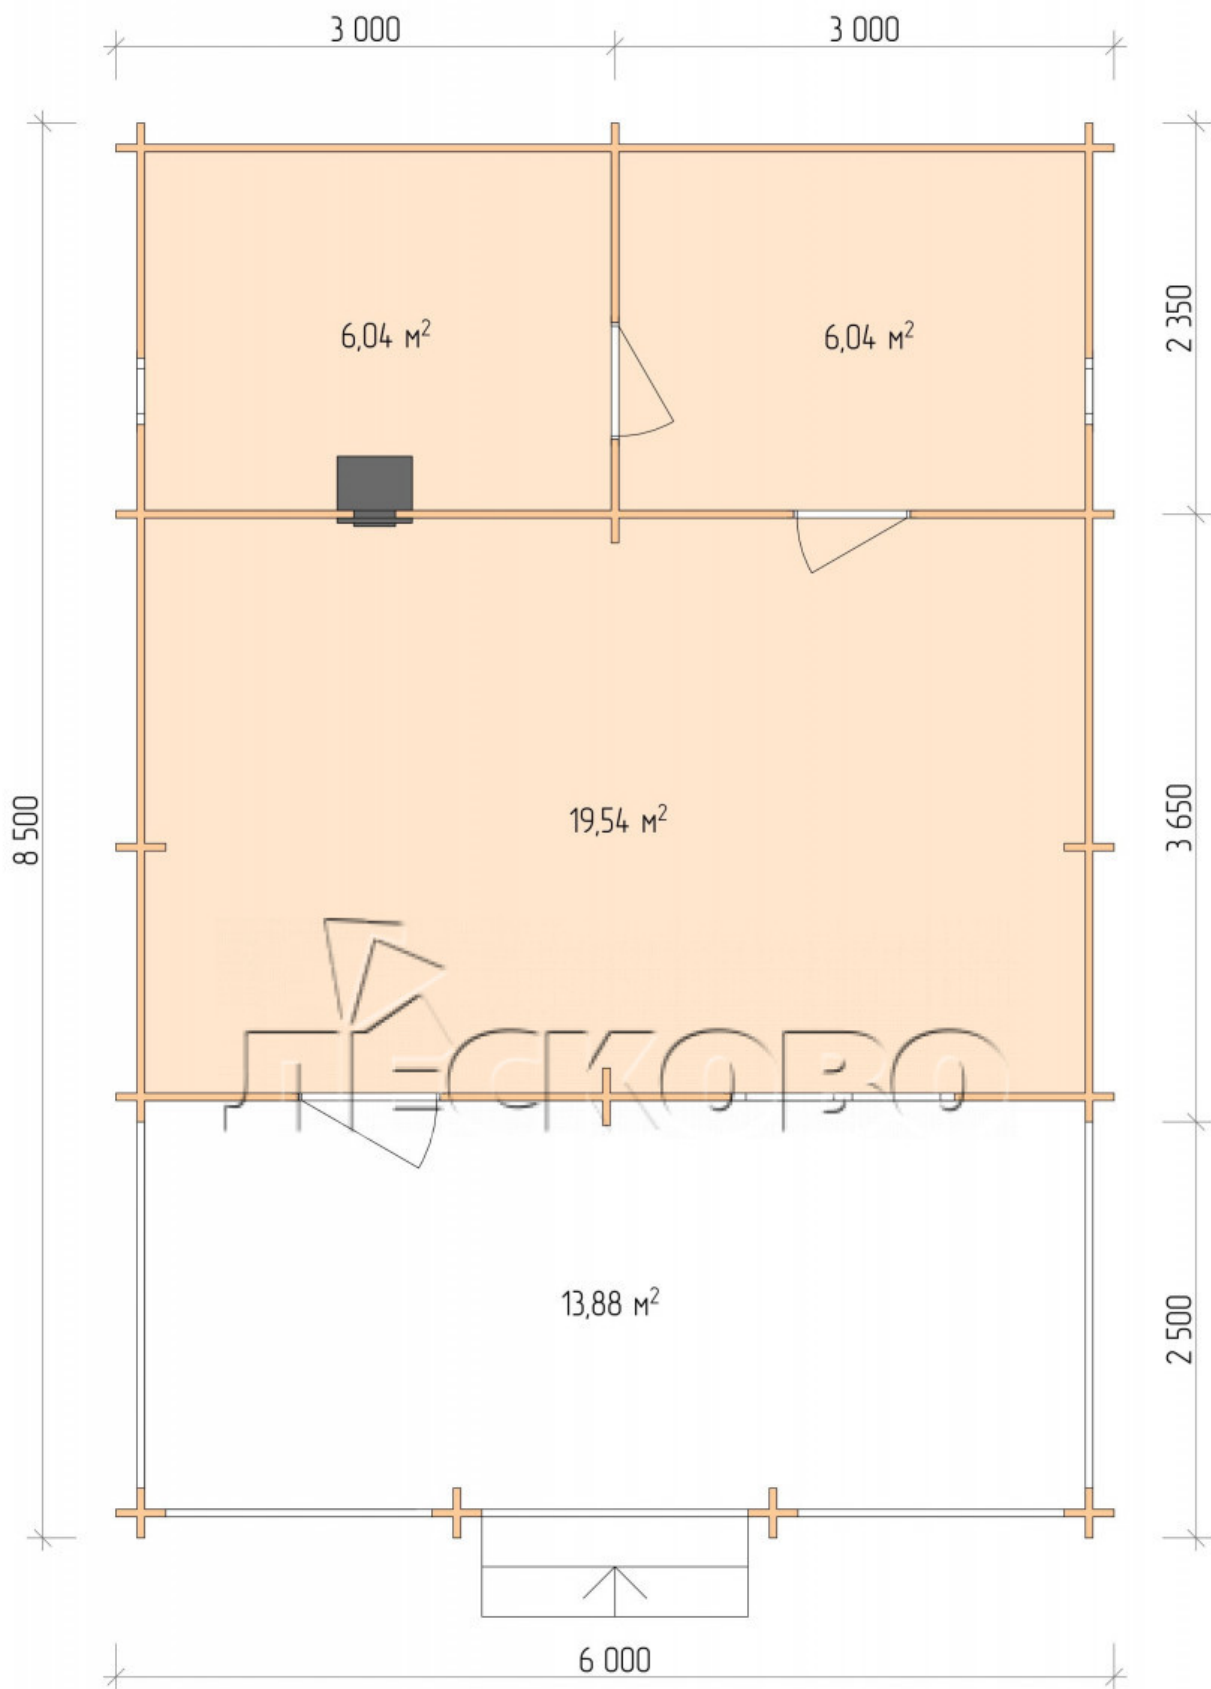

Outdoor sauna "BV" series 6×6

Project Dimensions

6 × 6 / 46.8 m²

Full house set

7,068 €

Timber

45 MM

65 MM
+ 1,662 €

Project planning

Разрез

House Kit

- Wall kit: 44 × 145 mm mini-chamber drying chamber with bowls for the project. The material of the tree is spruce, pine (GOST 8486). Humidity 12-14%. The height of the walls is 2.16 m.;

- Logs, lower harness: board 45 × 145 mm chamber drying 10-12%;
- Floors: floorboard 35 mm., Chamber drying;
- Ceiling: imitation of a bar 20 × 135 mm, Chamber drying;
- Wooden windows, glass 4 mm, Single. Treatment with a colorless antiseptic. Hardware;

0.40×0.38 м.2 шт. 1.34×0.91 м.1 шт.

- Wooden doors;

0.84×1.885 м.
bath.2 шт.

0.84×1.885 м.
glass.1 шт.

7. Platbands: dry planed board 20 × 100 mm;

8. Roof: shingles;

9. Skirting board 35 mm.

+7 (4942) 499-770