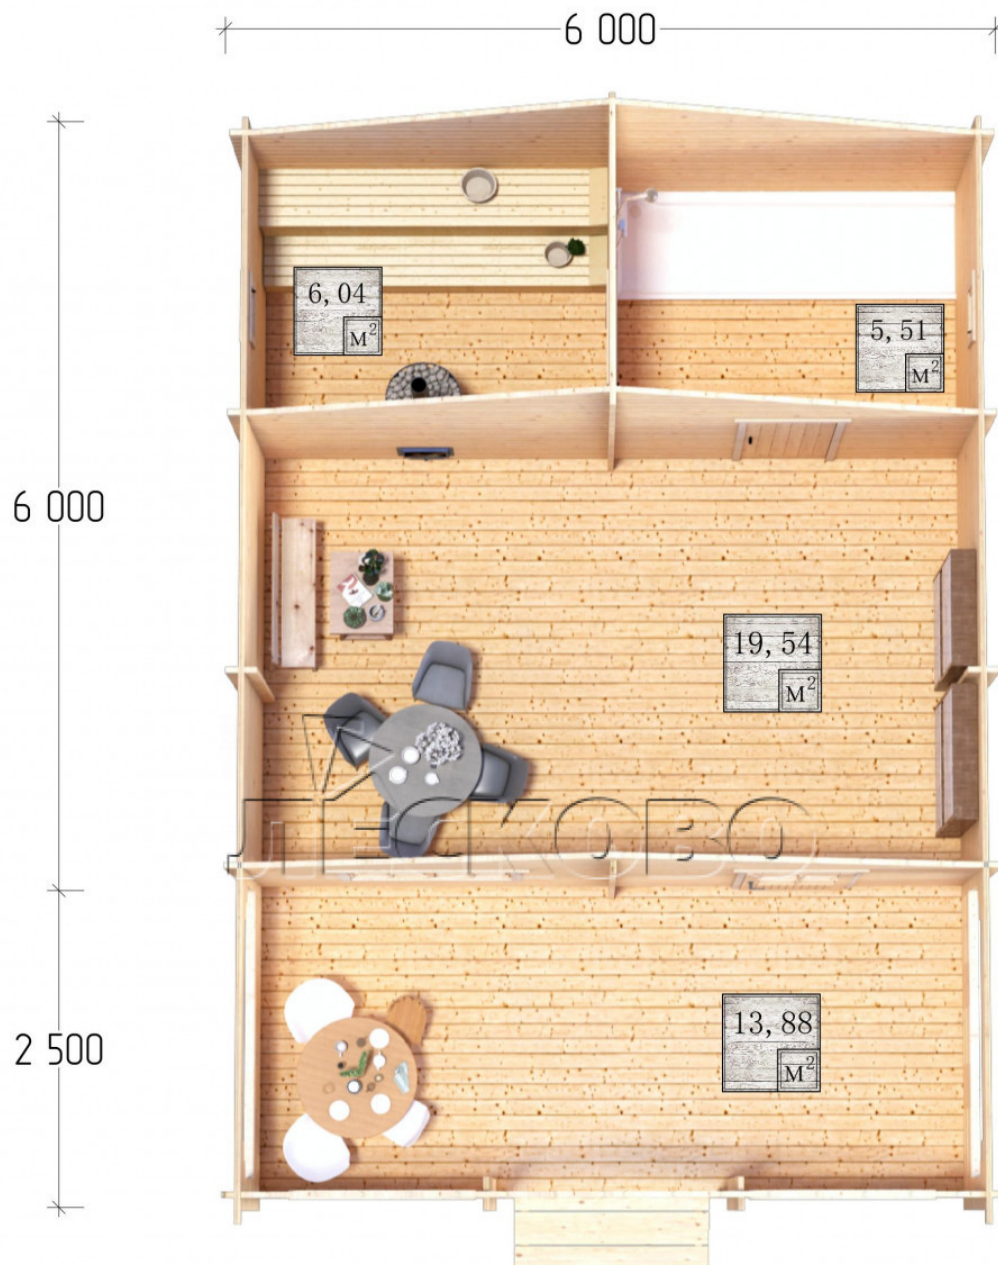

Outdoor sauna "BV" series 6×6

Project Dimensions

6 × 6 / 46.8 m²

Full house set

7,068 €

Timber

45 MM

65 MM
+ 1,662 €

Project planning

Разрез

House Kit

- Wall kit: 44 × 145 mm mini-chamber drying chamber with bowls for the project. The material of the tree is spruce, pine (GOST 8486). Humidity 12-14%. The height of the walls is 2.16 m.;

- Logs, lower harness: board 45 × 145 mm chamber drying 10-12%;
- Floors: floorboard 35 mm., Chamber drying;
- Ceiling: imitation of a bar 20 × 135 mm, Chamber drying;
- Wooden windows, glass 4 mm, Single. Treatment with a colorless antiseptic. Hardware;

0.40×0.38 м.2 шт. 1.34×0.91 м.1 шт.

- Wooden doors;

0.84×1.885 м.
bath.2 шт.

0.84×1.885 м.
glass.1 шт.

7. Platbands: dry planed board 20 × 100 mm;

8. Roof: shingles;

9. Skirting board 35 mm.

+7 (4942) 499-770