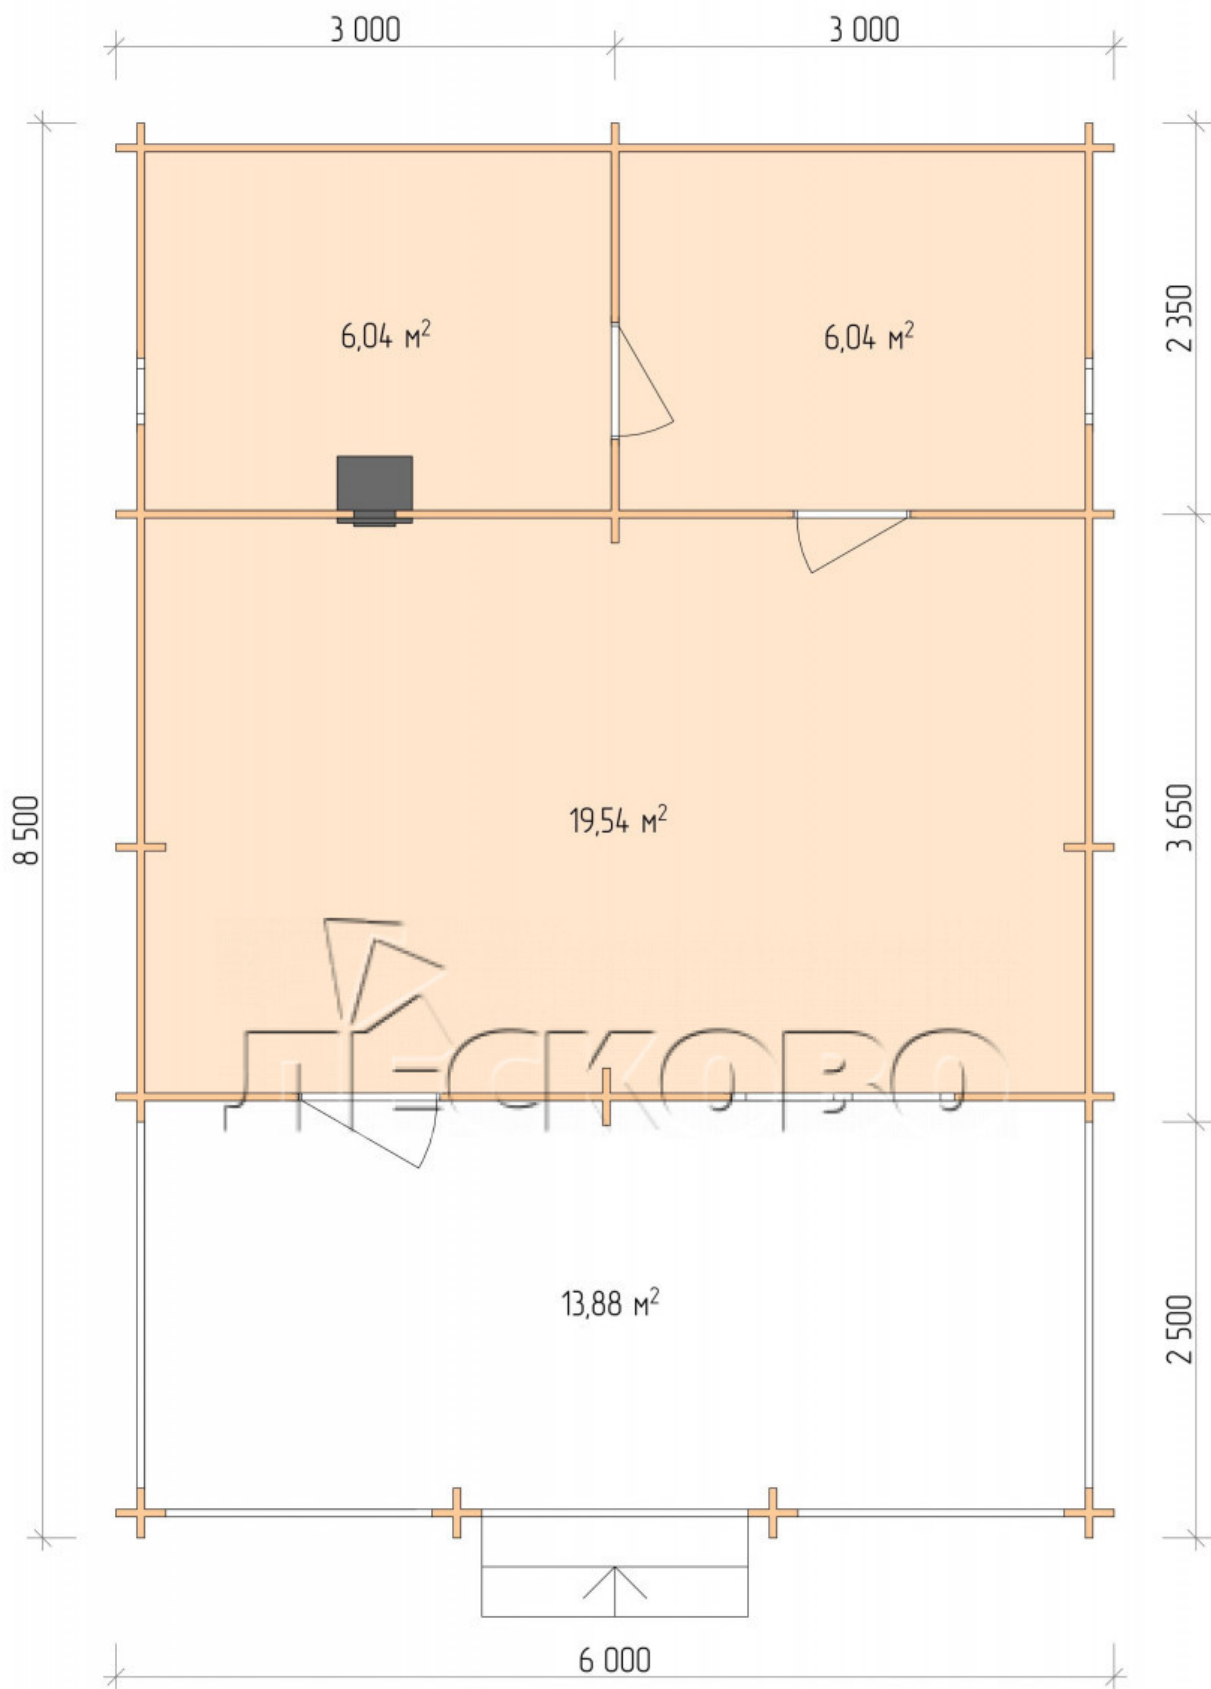

## Outdoor sauna "BV" series 6×6

Project Dimensions

6 × 6 / 46.8 m<sup>2</sup>

Full house set

**8,728 €**

## Project planning

Разрез

## House Kit

- Wall kit: 44 × 145 mm mini-chamber drying chamber with bowls for the project. The material of the tree is spruce, pine (GOST 8486). Humidity 12-14%. The height of the walls is 2.16 m.;

- Logs, lower harness: board 45 × 145 mm chamber drying 10-12%;
- Floors: floorboard 35 mm., Chamber drying;
- Ceiling: imitation of a bar 20 × 135 mm, Chamber drying;
- Wooden windows, glass 4 mm, Single. Treatment with a colorless antiseptic. Hardware;

0.40×0.38 м.2 шт. 1.34×0.91 м.1 шт.

- Wooden doors;

0.84×1.885 м.  
bath.2 шт.

0.84×1.885 м.  
glass.1 шт.

7. Platbands: dry planed board 20 × 100 mm;

8. Roof: shingles;

9. Skirting board 35 mm.

+7 (4942) 499-770