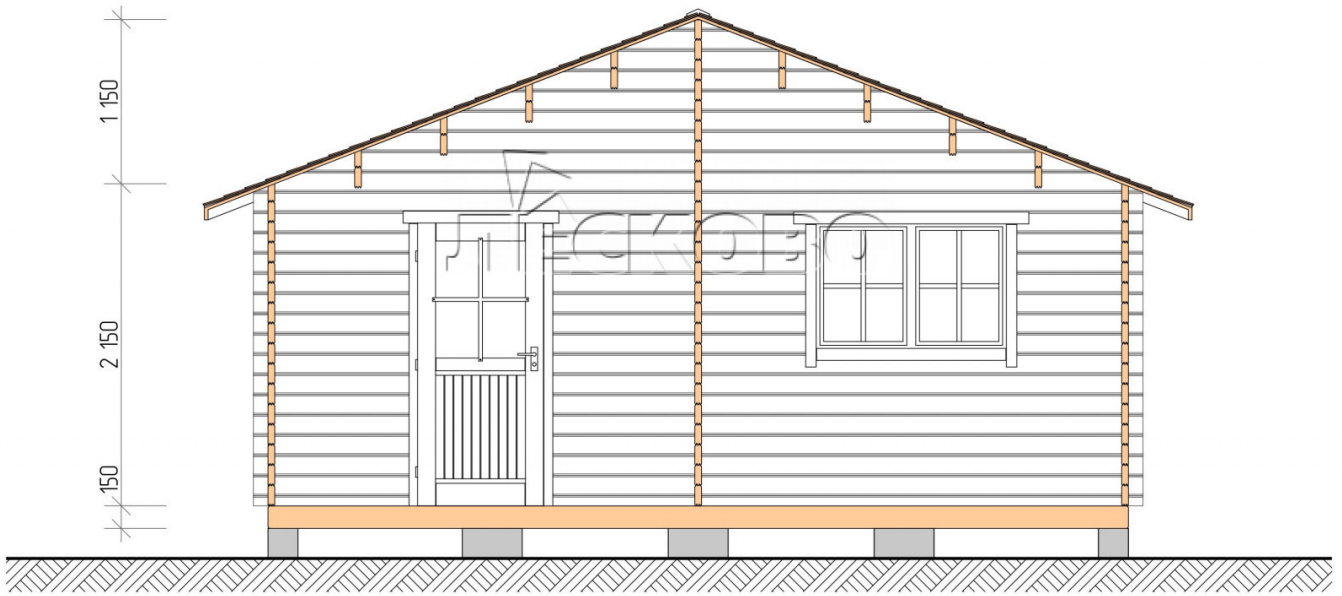

## Outdoor sauna "BV" series 6×6

Project Dimensions

6 × 6 / 46.8 m<sup>2</sup>

Full house set

**8,728 €**

### Timber

45 MM

65 MM  
+ 2,090 €

## House Kit

- Wall kit: 44 × 145 mm mini-chamber drying chamber with bowls for the project. The material of the tree is spruce, pine (GOST 8486). Humidity 12-14%. The height of the walls is 2.16 m.;

- Logs, lower harness: board 45 × 145 mm chamber drying 10-12%;
- Floors: floorboard 35 mm., Chamber drying;
- Ceiling: imitation of a bar 20 × 135 mm, Chamber drying;
- Wooden windows, glass 4 mm, Single. Treatment with a colorless antiseptic. Hardware;