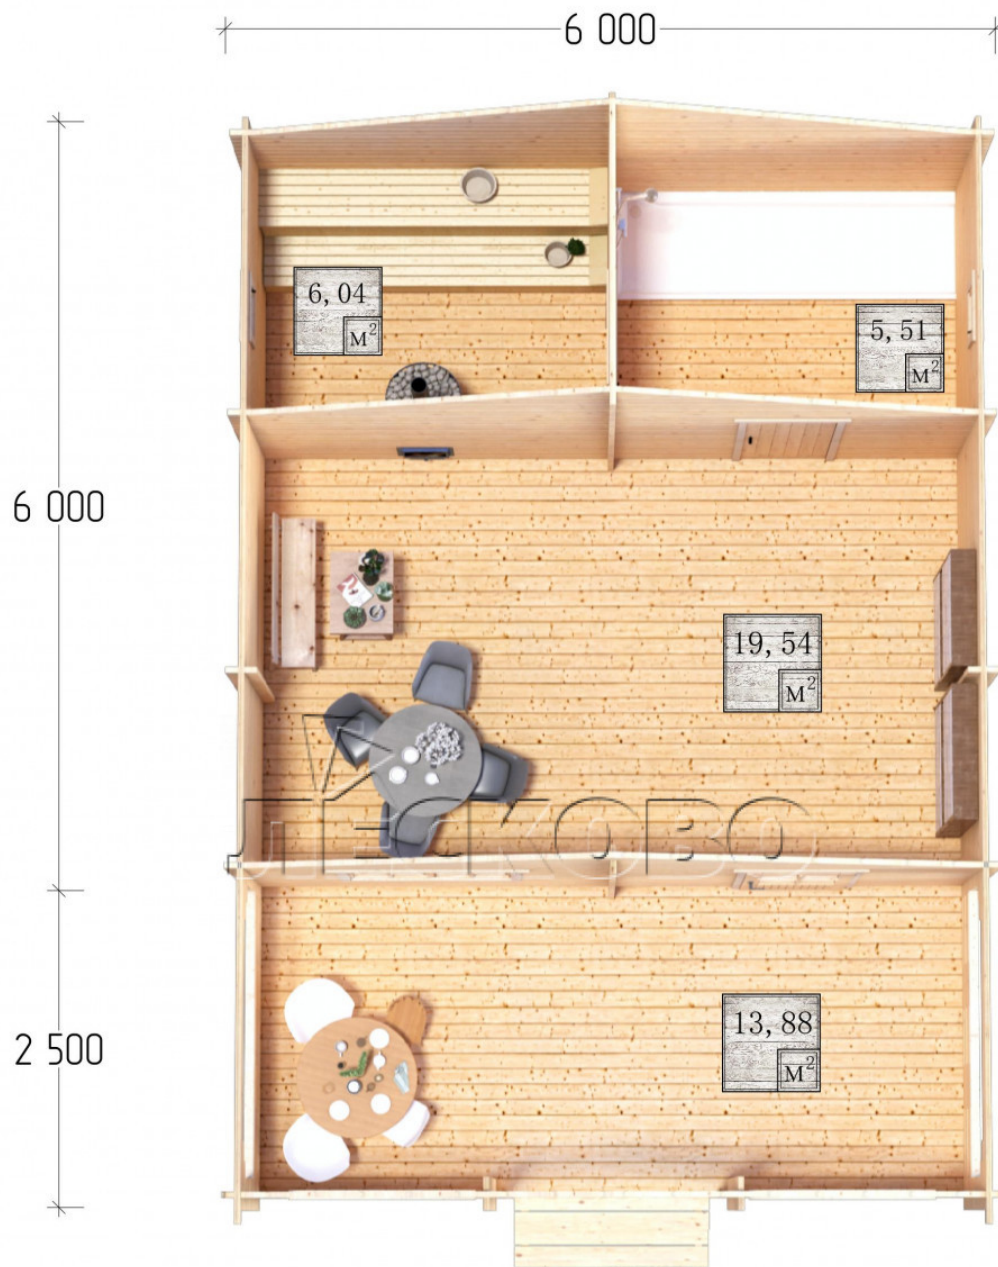

## Outdoor sauna "BV" series 6×6

Project Dimensions

6 × 6 / 46.8 m<sup>2</sup>

Full house set

**8,728 €**

### Timber

45 MM

65 MM  
+ 2,090 €

## Project planning

Разрез

## House Kit

- Wall kit: 44 × 145 mm mini-chamber drying chamber with bowls for the project. The material of the tree is spruce, pine (GOST 8486). Humidity 12-14%. The height of the walls is 2.16 m.;

- Logs, lower harness: board 45 × 145 mm chamber drying 10-12%;
- Floors: floorboard 35 mm., Chamber drying;
- Ceiling: imitation of a bar 20 × 135 mm, Chamber drying;
- Wooden windows, glass 4 mm, Single. Treatment with a colorless antiseptic. Hardware;