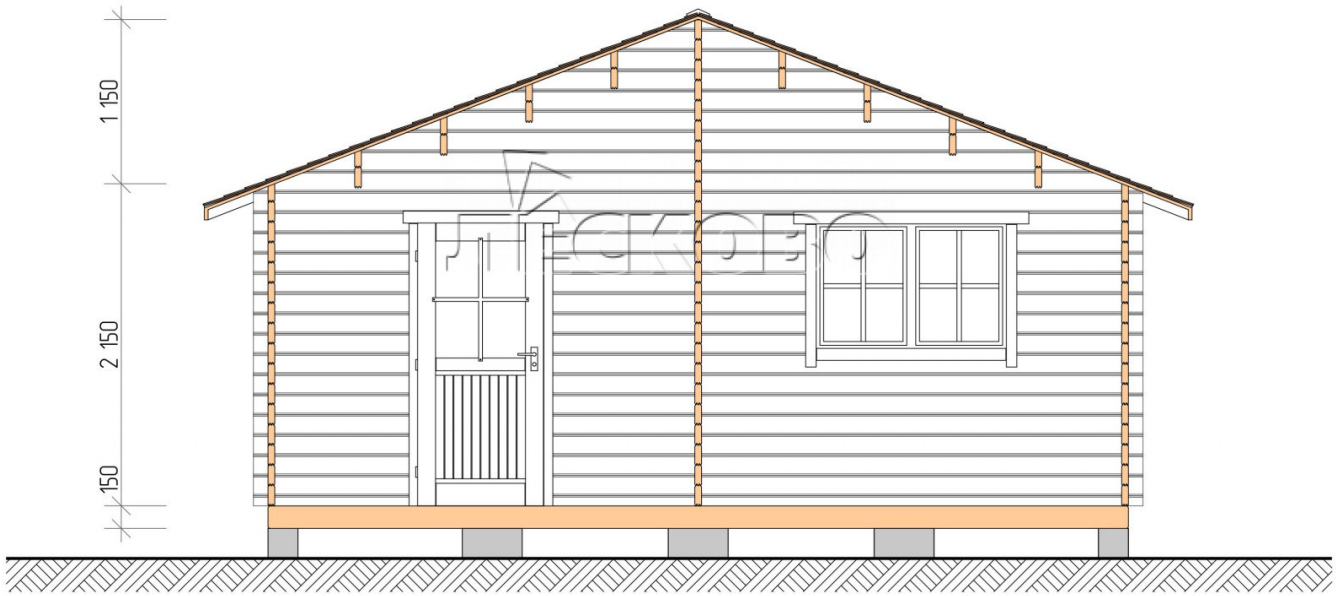

Outdoor sauna "BV" series 6×6

Project Dimensions

6 × 6 / 46.8 m²

Full house set

7,243 €

Timber

45 MM

65 MM
+ 1,703 €

Project planning

Разрез

House Kit

- Wall kit: 44 × 145 mm mini-chamber drying chamber with bowls for the project. The material of the tree is spruce, pine (GOST 8486). Humidity 12-14%. The height of the walls is 2.16 m.;