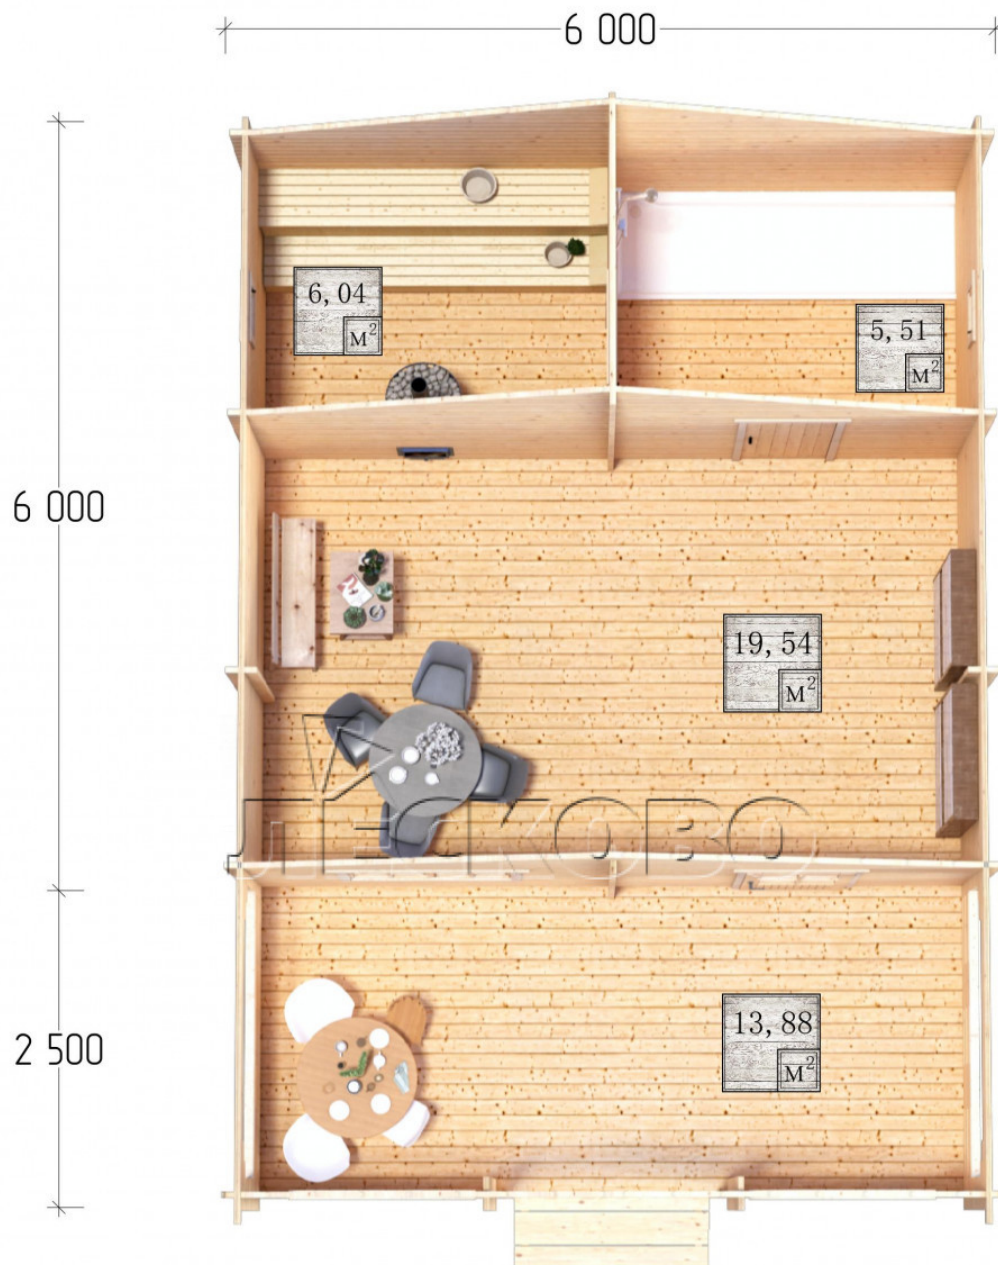

Outdoor sauna "BV" series 6×6

Project Dimensions

6 × 6 / 46.8 m²

Full house set

7,243 €

Timber

45 MM

65 MM
+ 1,703 €

Project planning

Разрез

House Kit

- Wall kit: 44 × 145 mm mini-chamber drying chamber with bowls for the project. The material of the tree is spruce, pine (GOST 8486). Humidity 12-14%. The height of the walls is 2.16 m.;

- Logs, lower harness: board 45 × 145 mm chamber drying 10-12%;
- Floors: floorboard 35 mm., Chamber drying;
- Ceiling: imitation of a bar 20 × 135 mm, Chamber drying;
- Wooden windows, glass 4 mm, Single. Treatment with a colorless antiseptic. Hardware;

0.40×0.38 м.2 шт. 1.34×0.91 м.1 шт.

- Wooden doors;

0.84×1.885 м.
bath.2 шт.

0.84×1.885 м.
glass.1 шт.

7. Platbands: dry planed board 20 × 100 mm;

8. Roof: shingles;

9. Skirting board 35 mm.

+7 (4942) 499-770