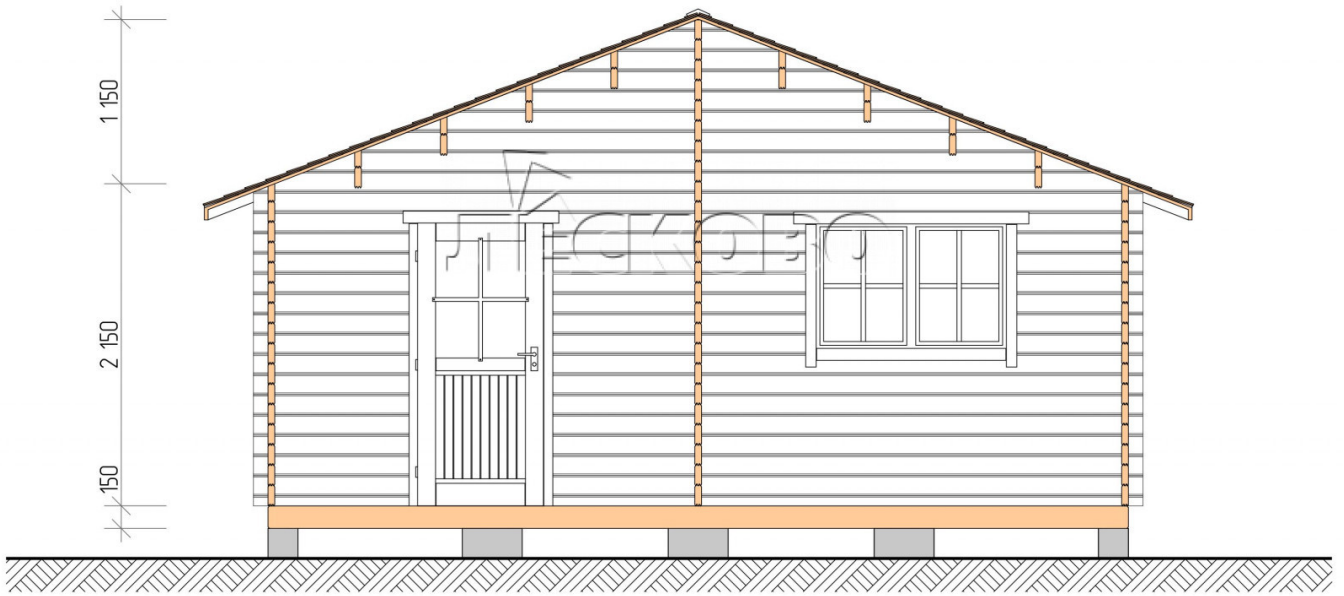

Outdoor sauna "BV" series 6×6

Project Dimensions

6 × 6 / 46.8 m²

Full house set

7,068 €

Timber

45 MM

65 MM
+ 1,662 €

Project planning

Разрез

House Kit

- Wall kit: 44 × 145 mm mini-chamber drying chamber with bowls for the project. The material of the tree is spruce, pine (GOST 8486). Humidity 12-14%. The height of the walls is 2.16 m.;