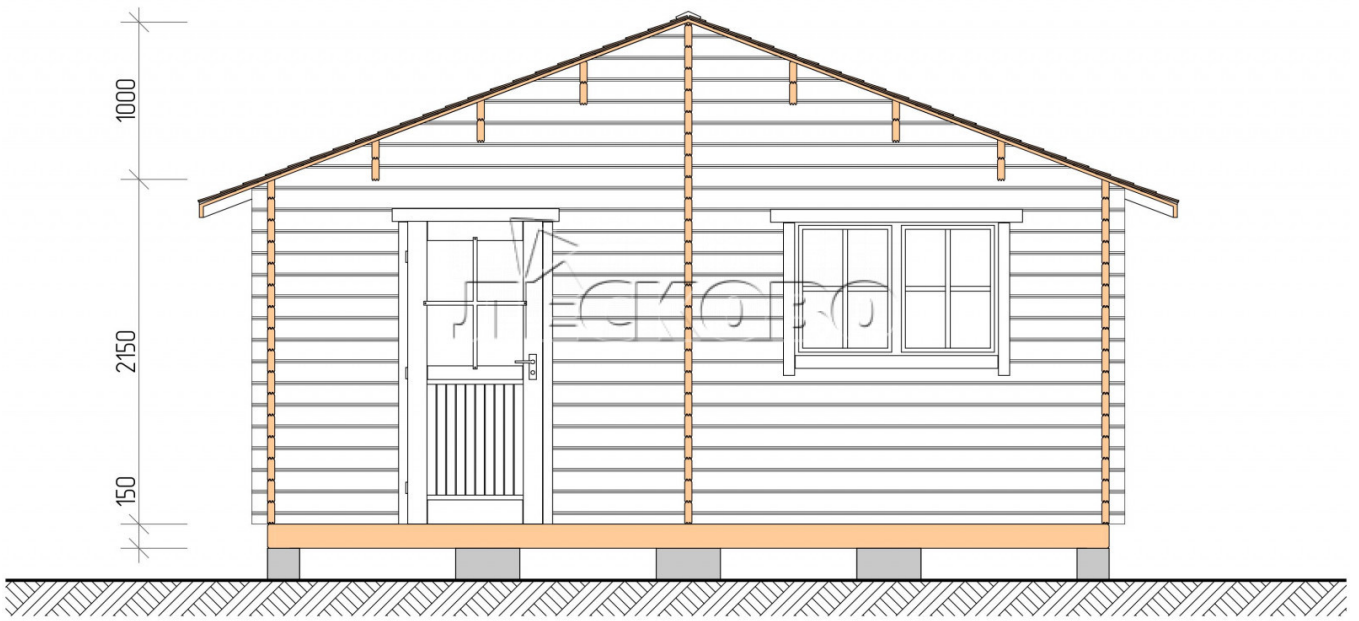

Outdoor sauna "BV" series 5.5×6

Project Dimensions

5.5 × 6 / 42.7 m²

Full house set

6,565 €

Timber

45 MM

65 MM
+ 1,534 €

Project planning

Разрез

House Kit

- Wall kit: 44 × 145 mm mini-chamber drying chamber with bowls for the project. The material of the tree is spruce, pine (GOST 8486). Humidity 12-14%. The height of the walls is 2.16 m.;