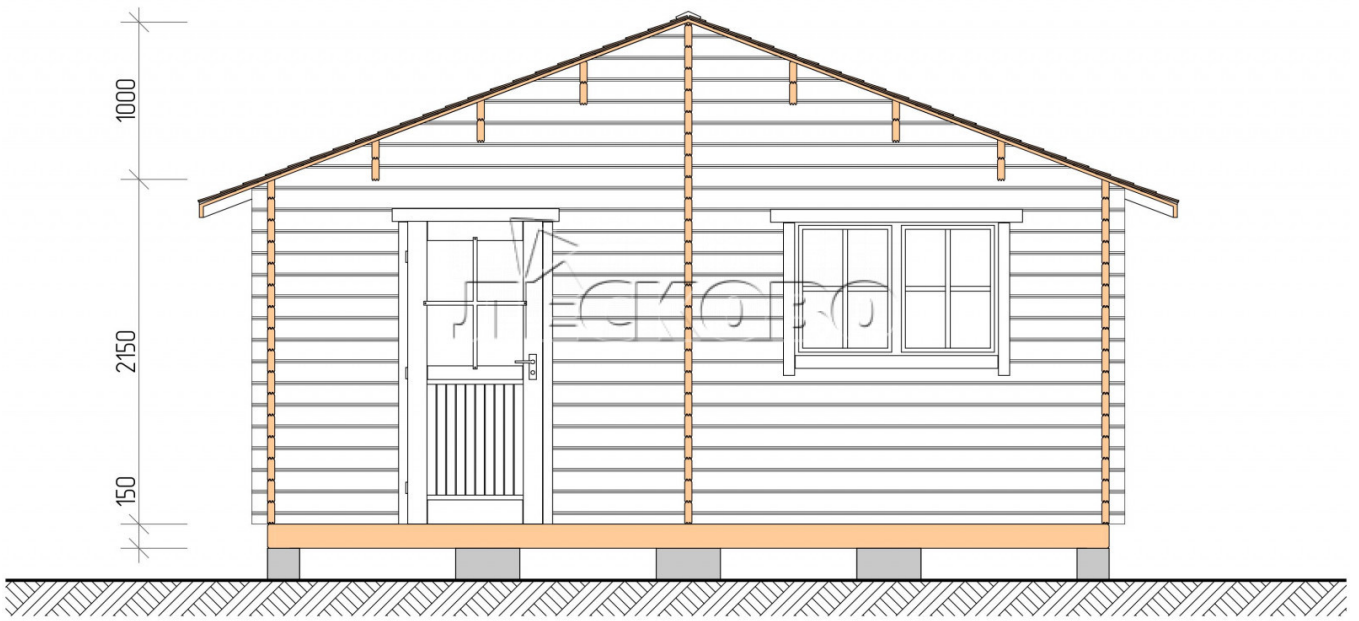

Outdoor sauna "BV" series 5.5x6

Project Dimensions

5.5 × 6 / 42.7 m²

Full house set

6,309 €

Timber

45 MM

65 MM
+ 1,474 €

Project planning

Разрез

House Kit

- Wall kit: 44 × 145 mm mini-chamber drying chamber with bowls for the project. The material of the tree is spruce, pine (GOST 8486). Humidity 12-14%. The height of the walls is 2.16 m.;