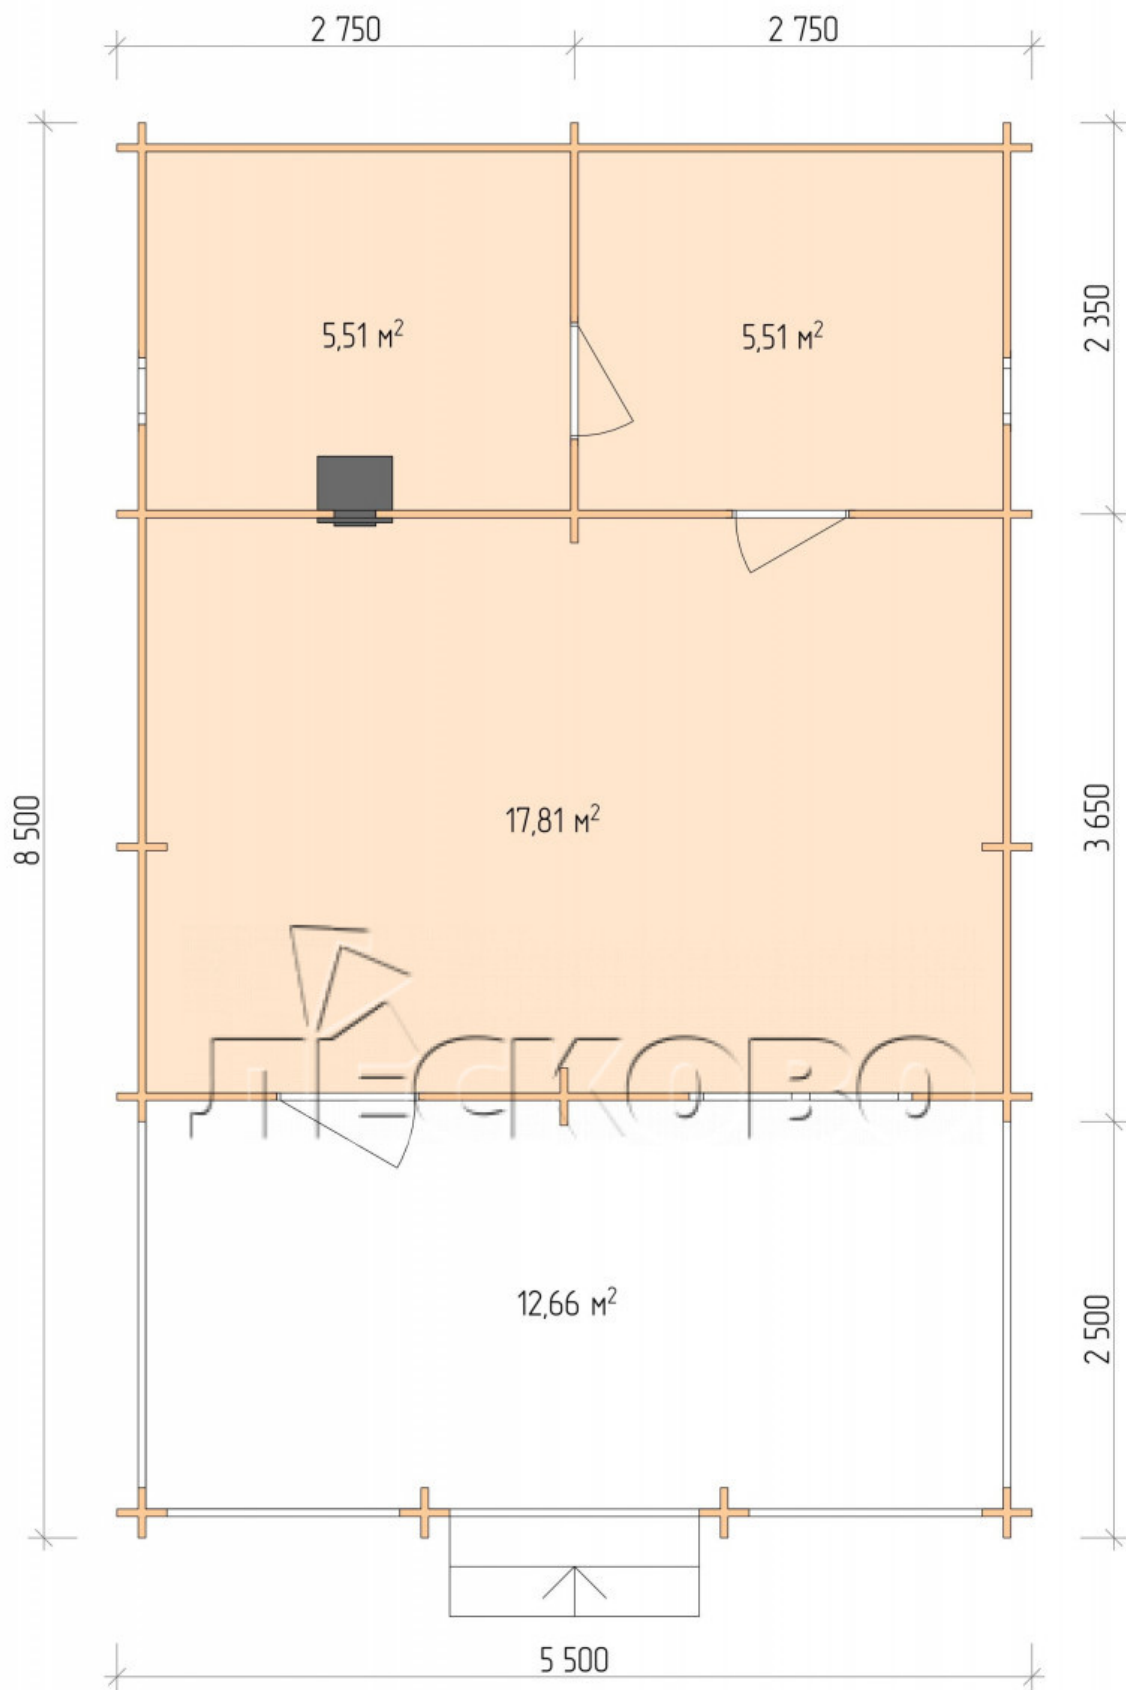

Outdoor sauna "BV" series 5.5x6

Project Dimensions

5.5 × 6 / 42.7 m²

Full house set

6,309 €

Timber

45 MM

65 MM
+ 1,474 €

Project planning

Разрез

House Kit

- Wall kit: 44 × 145 mm mini-chamber drying chamber with bowls for the project. The material of the tree is spruce, pine (GOST 8486). Humidity 12-14%. The height of the walls is 2.16 m.;

- Logs, lower harness: board 45 × 145 mm chamber drying 10-12%;
- Floors: floorboard 35 mm., Chamber drying;
- Ceiling: imitation of a bar 20 × 135 mm, Chamber drying;
- Wooden windows, glass 4 mm, Single. Treatment with a colorless antiseptic. Hardware;

0.40×0.38 м.2 шт. 1.34×0.91 м.1 шт.

- Wooden doors;

0.84×1.885 м.
bath.2 шт.

0.84×1.885 м.
glass.1 шт.

7. Platbands: dry planed board 20 × 100 mm;

8. Roof: shingles;

9. Skirting board 35 mm.

+7 (4942) 499-770