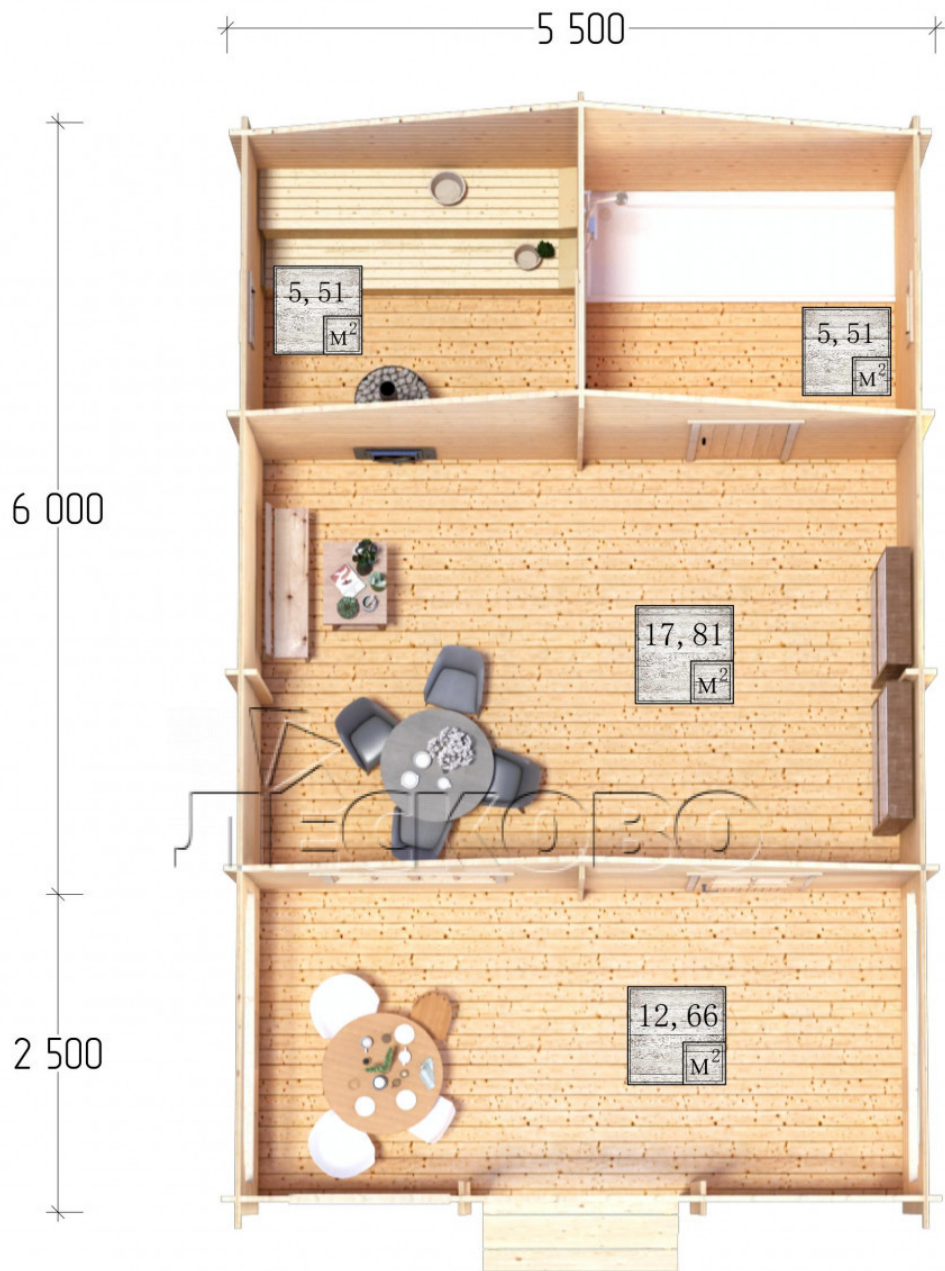

## Outdoor sauna "BV" series 5.5×6

Project Dimensions

5.5 × 6 / 42.7 m<sup>2</sup>

Full house set

**7,763 €**

## Project planning

# Разрез

## House Kit

- Wall kit: 44 × 145 mm mini-chamber drying chamber with bowls for the project. The material of the tree is spruce, pine (GOST 8486). Humidity 12-14%. The height of the walls is 2.16 m.;

- Logs, lower harness: board 45 × 145 mm chamber drying 10-12%;
- Floors: floorboard 35 mm., Chamber drying;
- Ceiling: imitation of a bar 20 × 135 mm, Chamber drying;
- Wooden windows, glass 4 mm, Single. Treatment with a colorless antiseptic. Hardware;