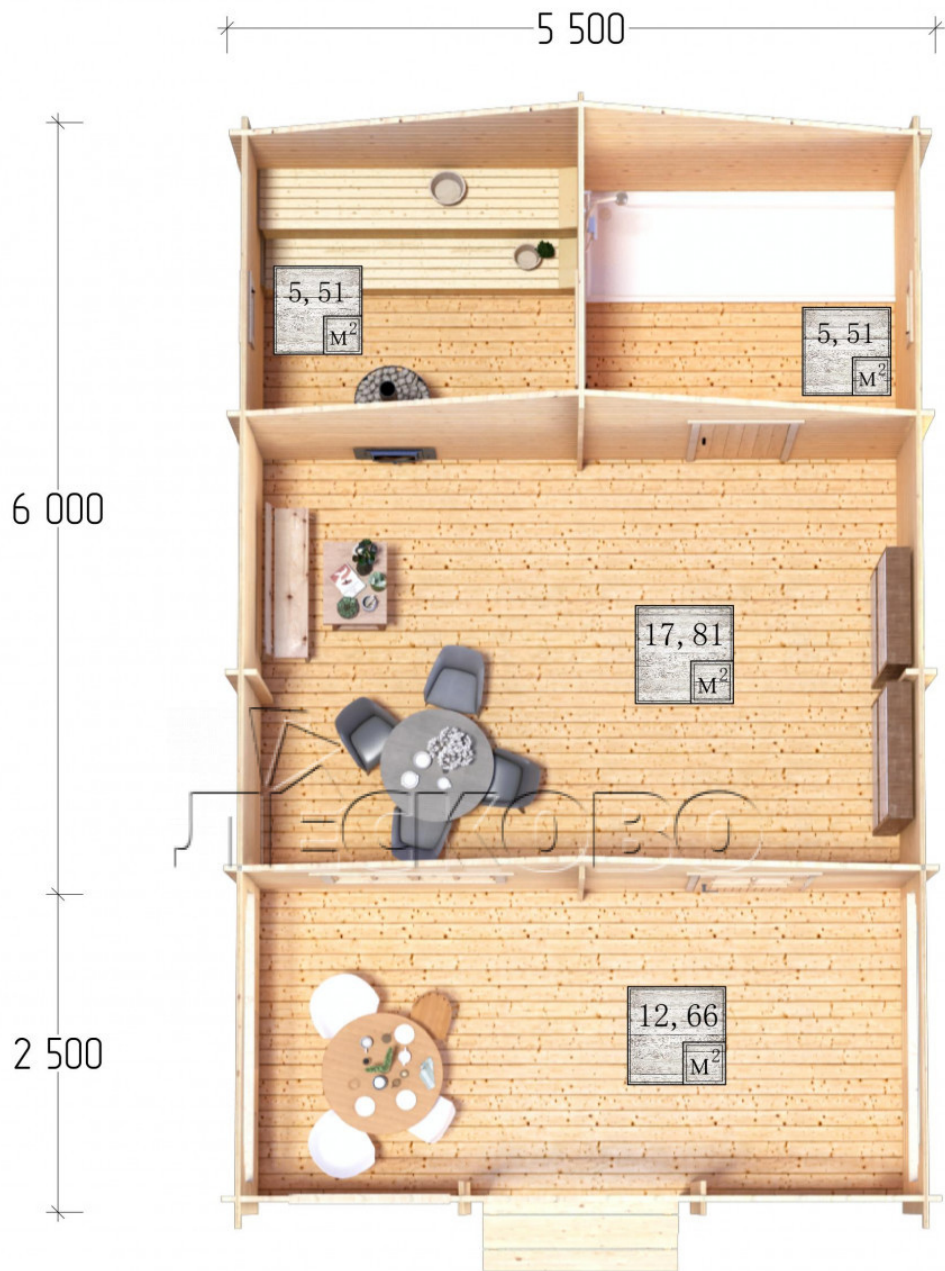

Outdoor sauna "BV" series 5.5×6

Project Dimensions

5.5 × 6 / 42.7 m²

Full house set

6,565 €

Timber

45 MM

65 MM
+ 1,534 €

Project planning

Разрез

House Kit

- Wall kit: 44 × 145 mm mini-chamber drying chamber with bowls for the project. The material of the tree is spruce, pine (GOST 8486). Humidity 12-14%. The height of the walls is 2.16 m.;

- Logs, lower harness: board 45 × 145 mm chamber drying 10-12%;
- Floors: floorboard 35 mm., Chamber drying;
- Ceiling: imitation of a bar 20 × 135 mm, Chamber drying;
- Wooden windows, glass 4 mm, Single. Treatment with a colorless antiseptic. Hardware;

0.40×0.38 м.2 шт. 1.34×0.91 м.1 шт.

- Wooden doors;

0.84×1.885 м.
bath.2 шт.

0.84×1.885 м.
glass.1 шт.

7. Platbands: dry planed board 20 × 100 mm;

8. Roof: shingles;

9. Skirting board 35 mm.

+7 (4942) 499-770