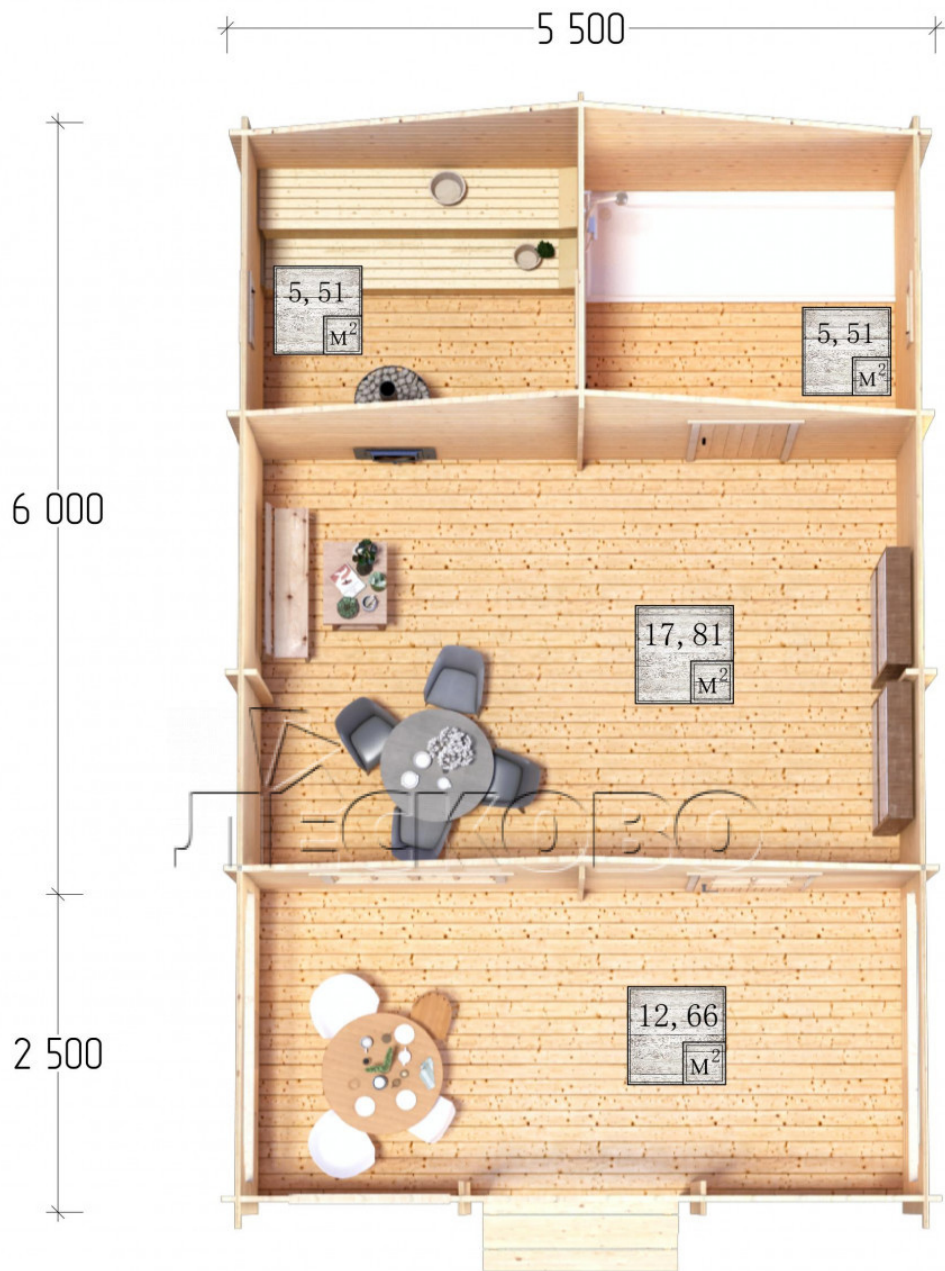

Outdoor sauna "BV" series 5.5x6

Project Dimensions

5.5 × 6 / 42.7 m²

Full house set

6,309 €

Timber

45 MM

65 MM
+ 1,474 €

Project planning

Разрез

House Kit

- Wall kit: 44 × 145 mm mini-chamber drying chamber with bowls for the project. The material of the tree is spruce, pine (GOST 8486). Humidity 12-14%. The height of the walls is 2.16 m.;

- Logs, lower harness: board 45 × 145 mm chamber drying 10-12%;
- Floors: floorboard 35 mm., Chamber drying;
- Ceiling: imitation of a bar 20 × 135 mm, Chamber drying;
- Wooden windows, glass 4 mm, Single. Treatment with a colorless antiseptic. Hardware;

0.40×0.38 м.2 шт. 1.34×0.91 м.1 шт.

- Wooden doors;

0.84×1.885 м.
bath.2 шт.

0.84×1.885 м.
glass.1 шт.

7. Platbands: dry planed board 20 × 100 mm;

8. Roof: shingles;

9. Skirting board 35 mm.

+7 (4942) 499-770