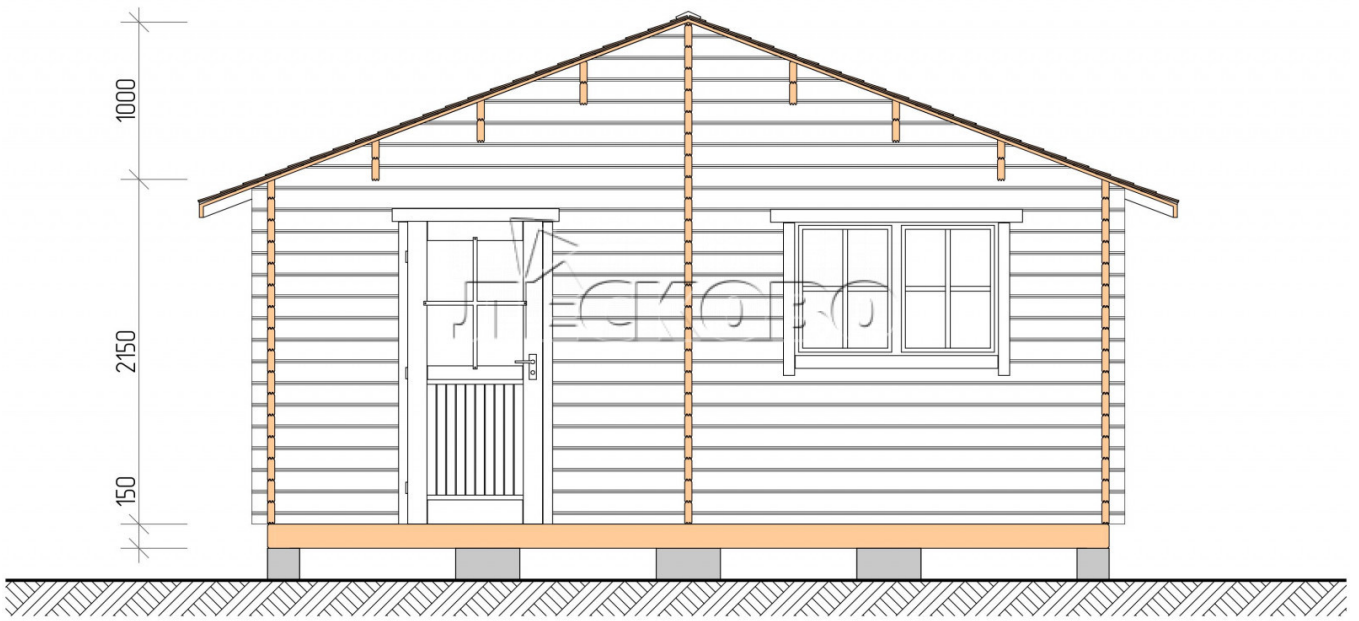

## Outdoor sauna "BV" series 5.5×6

Project Dimensions

5.5 × 6 / 42.7 m<sup>2</sup>

Full house set

**7,763 €**

### Timber

45 MM

65 MM  
+ 1,843 €

# Разрез