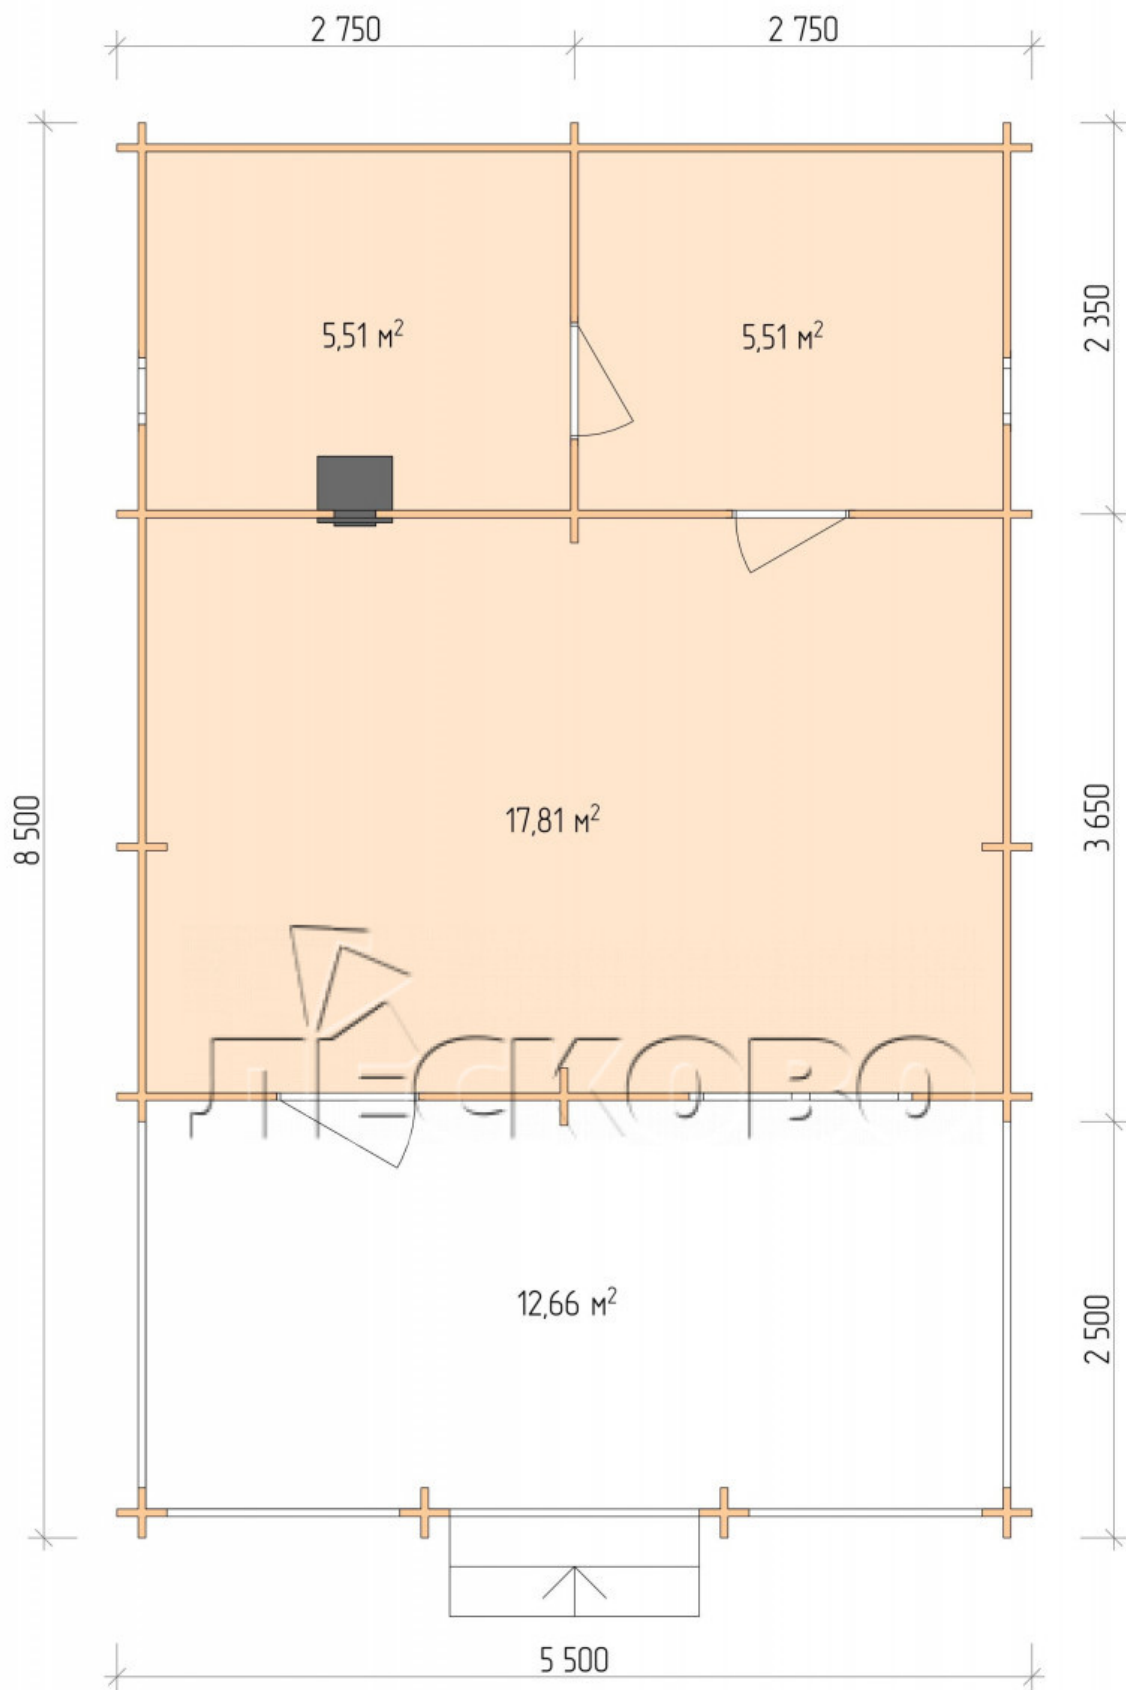

Outdoor sauna "BV" series 5.5×6

Project Dimensions

5.5 × 6 / 42.7 m²

Full house set

6,565 €

Timber

45 MM

65 MM
+ 1,534 €

Project planning

Разрез

House Kit

- Wall kit: 44 × 145 mm mini-chamber drying chamber with bowls for the project. The material of the tree is spruce, pine (GOST 8486). Humidity 12-14%. The height of the walls is 2.16 m.;

- Logs, lower harness: board 45 × 145 mm chamber drying 10-12%;
- Floors: floorboard 35 mm., Chamber drying;
- Ceiling: imitation of a bar 20 × 135 mm, Chamber drying;
- Wooden windows, glass 4 mm, Single. Treatment with a colorless antiseptic. Hardware;

0.40×0.38 м.2 шт. 1.34×0.91 м.1 шт.

- Wooden doors;

0.84×1.885 м.
bath.2 шт.

0.84×1.885 м.
glass.1 шт.

7. Platbands: dry planed board 20 × 100 mm;

8. Roof: shingles;

9. Skirting board 35 mm.

+7 (4942) 499-770