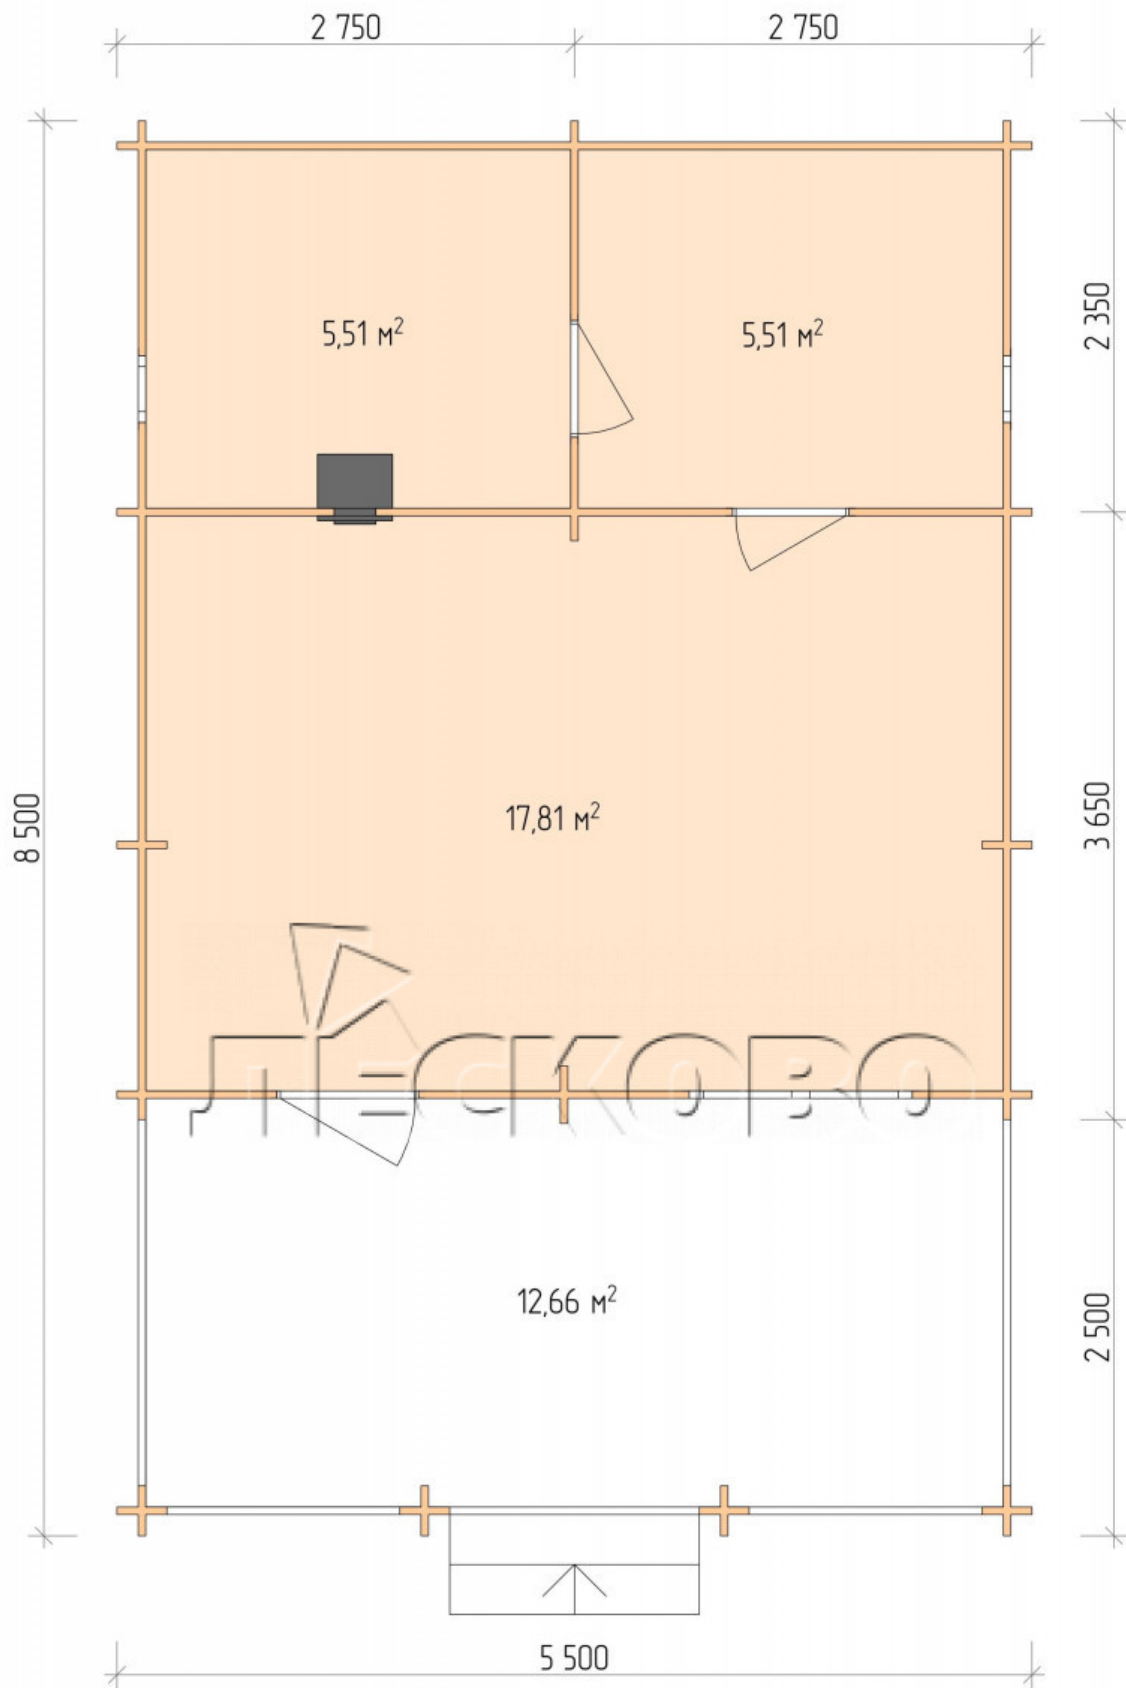

## Outdoor sauna "BV" series 5.5×6

Project Dimensions

5.5 × 6 / 42.7 m<sup>2</sup>

Full house set

**7,763 €**

### Timber

45 MM

65 MM  
+ 1,843 €

# Разрез

0.40×0.38 м.2 шт. 1.34×0.91 м.1 шт.

- Wooden doors;

0.84×1.885 м.  
bath.2 шт.

0.84×1.885 м.  
glass.1 шт.

7. Platbands: dry planed board 20 × 100 mm;

8. Roof: shingles;

9. Skirting board 35 mm.

+7 (4942) 499-770