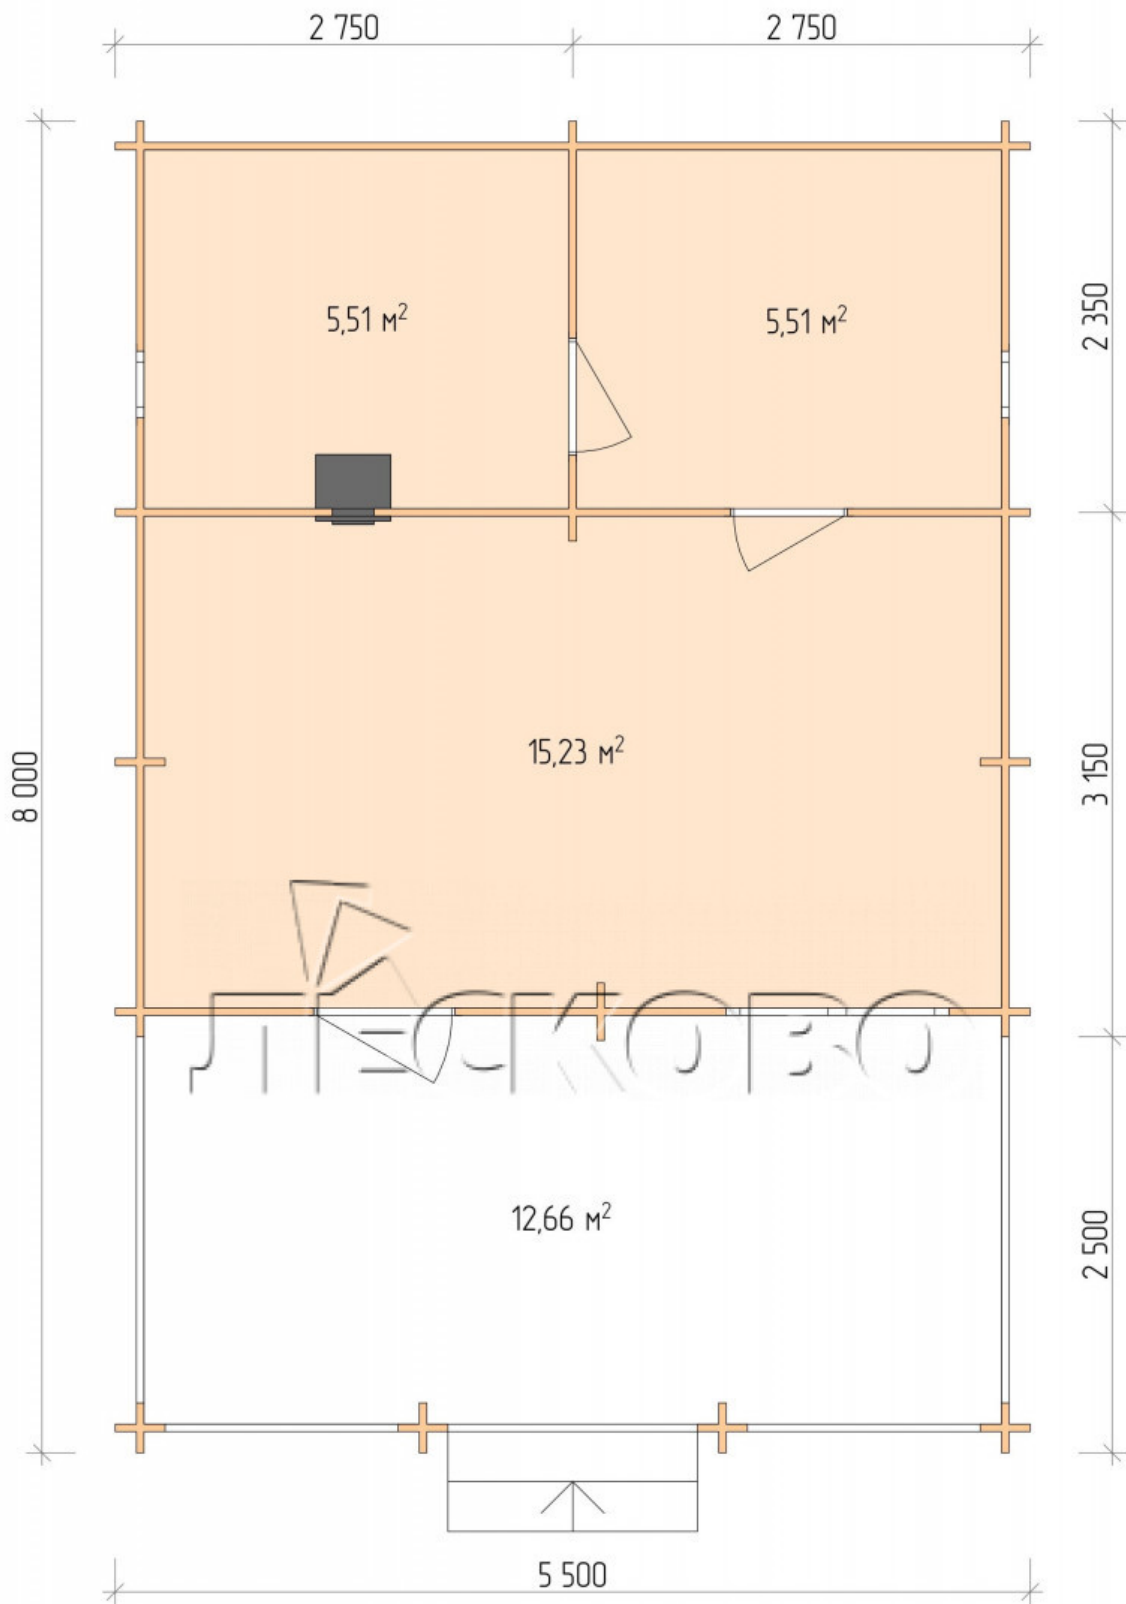

Outdoor sauna "BV" series 5.5×5.5

Project Dimensions

5.5 × 5.5 / 40.1 m²

Full house set

7,686 €

Timber

45 MM

65 MM
+ 1,821 €

Project planning

5 500

Разрез

House Kit

- Wall kit: 44 × 145 mm mini-chamber drying chamber with bowls for the project. The material of the tree is spruce, pine (GOST 8486). Humidity 12-14%. The height of the walls is 2.16 m.;

- Logs, lower harness: board 45 × 145 mm chamber drying 10-12%;
- Floors: floorboard 35 mm., Chamber drying;
- Ceiling: imitation of a bar 20 × 135 mm, Chamber drying;
- Wooden windows, glass 4 mm, Single. Treatment with a colorless antiseptic. Hardware;

0.40×0.38 м.2 шт. 1.34×0.91 м.1 шт.

- Wooden doors;

0.84×1.885 м.
bath.2 шт.

0.84×1.885 м.
glass.1 шт.

7. Platbands: dry planed board 20 × 100 mm;

8. Roof: shingles;

9. Skirting board 35 mm.

+7 (4942) 499-770