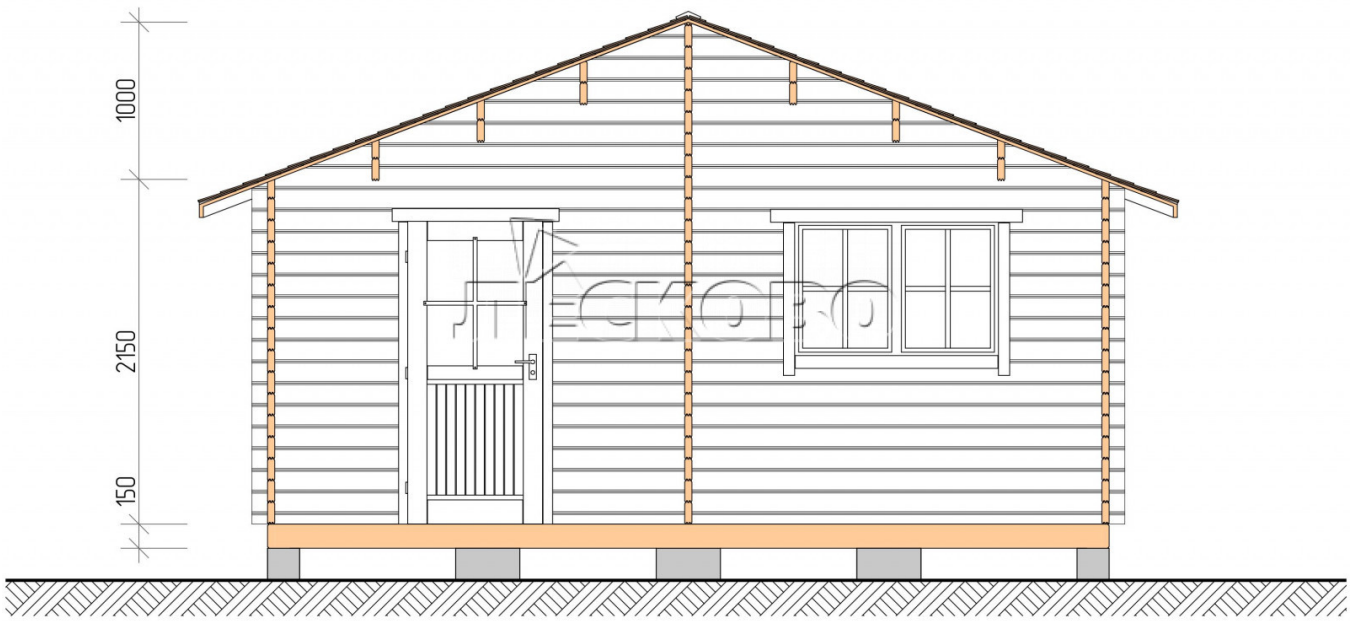

Outdoor sauna "BV" series 5.5×5.5

Project Dimensions

5.5 × 5.5 / 40.1 m²

Full house set

6,203 €

Timber

45 MM

65 MM
+ 1,448 €

Project planning

5 500

Разрез

House Kit

- Wall kit: 44 × 145 mm mini-chamber drying chamber with bowls for the project. The material of the tree is spruce, pine (GOST 8486). Humidity 12-14%. The height of the walls is 2.16 m.;