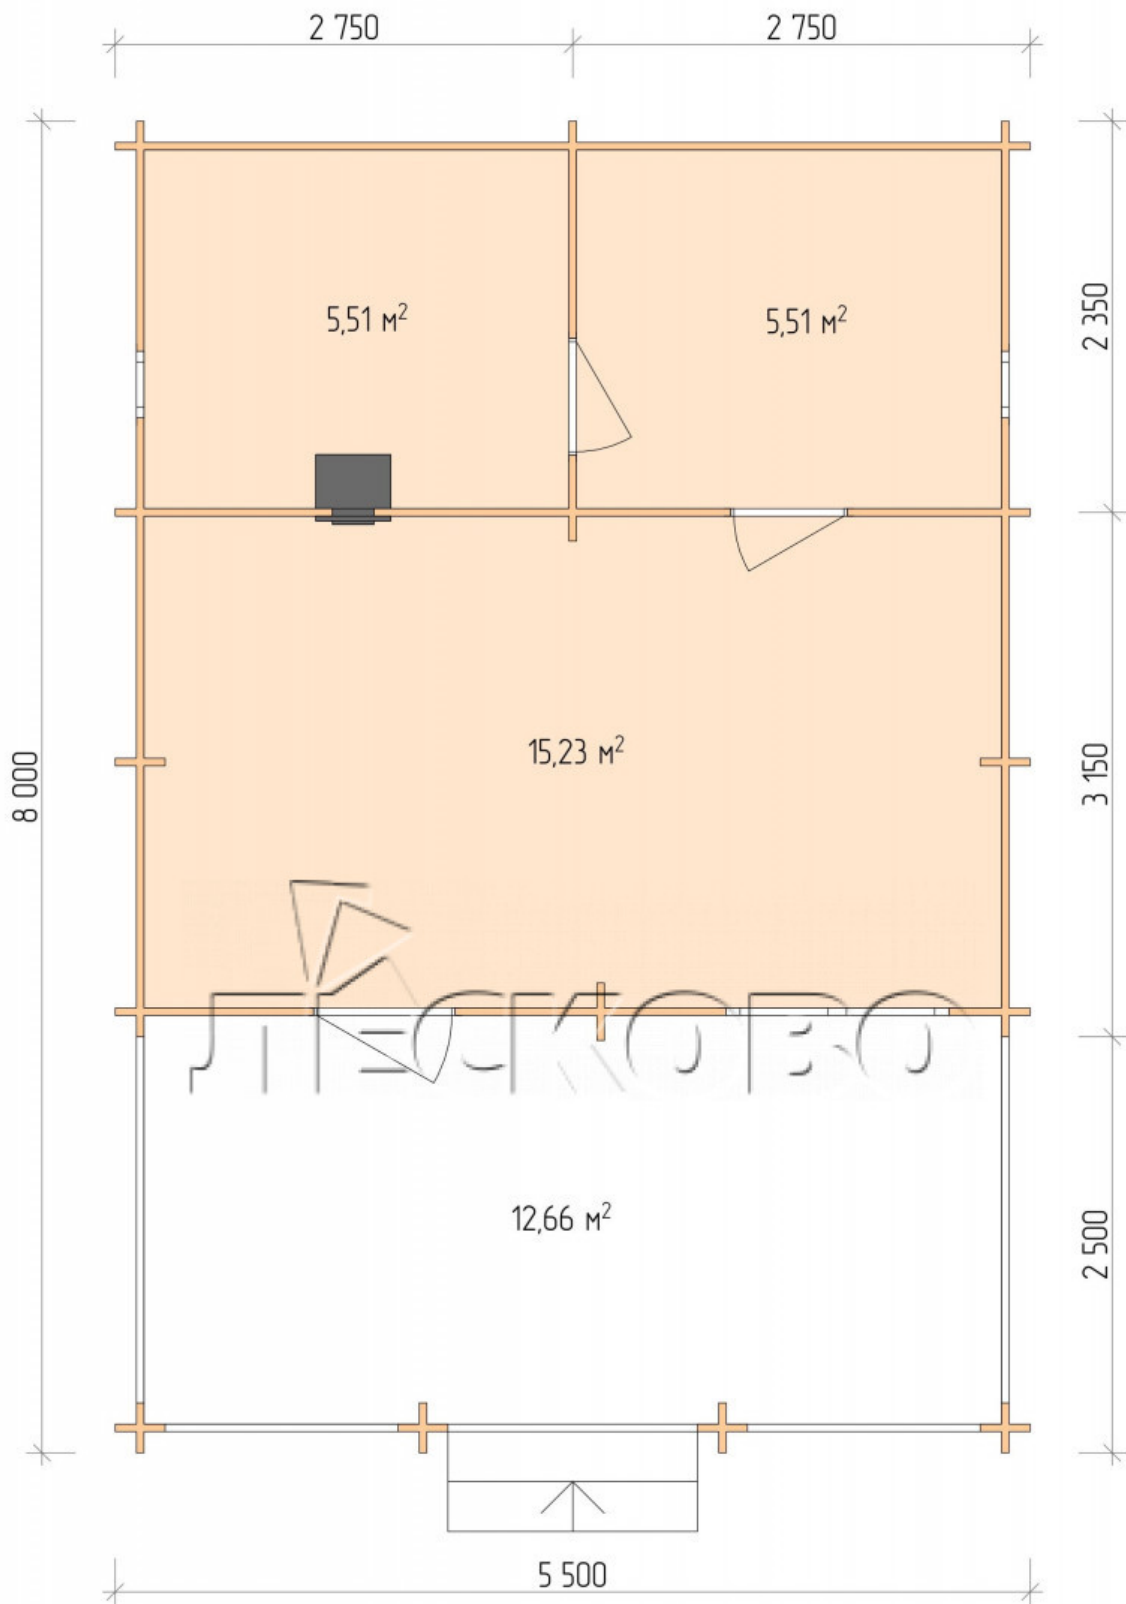

Outdoor sauna "BV" series 5.5×5.5

Project Dimensions

5.5 × 5.5 / 40.1 m²

Full house set

6,203 €

Timber

45 MM

65 MM
+ 1,448 €

Project planning

5 500

Разрез

House Kit

- Wall kit: 44 × 145 mm mini-chamber drying chamber with bowls for the project. The material of the tree is spruce, pine (GOST 8486). Humidity 12-14%. The height of the walls is 2.16 m.;

- Logs, lower harness: board 45 × 145 mm chamber drying 10-12%;
- Floors: floorboard 35 mm., Chamber drying;
- Ceiling: imitation of a bar 20 × 135 mm, Chamber drying;
- Wooden windows, glass 4 mm, Single. Treatment with a colorless antiseptic. Hardware;

0.40×0.38 м.2 шт. 1.34×0.91 м.1 шт.

- Wooden doors;

0.84×1.885 м.
bath.2 шт.

0.84×1.885 м.
glass.1 шт.

7. Platbands: dry planed board 20 × 100 mm;

8. Roof: shingles;

9. Skirting board 35 mm.

+7 (4942) 499-770