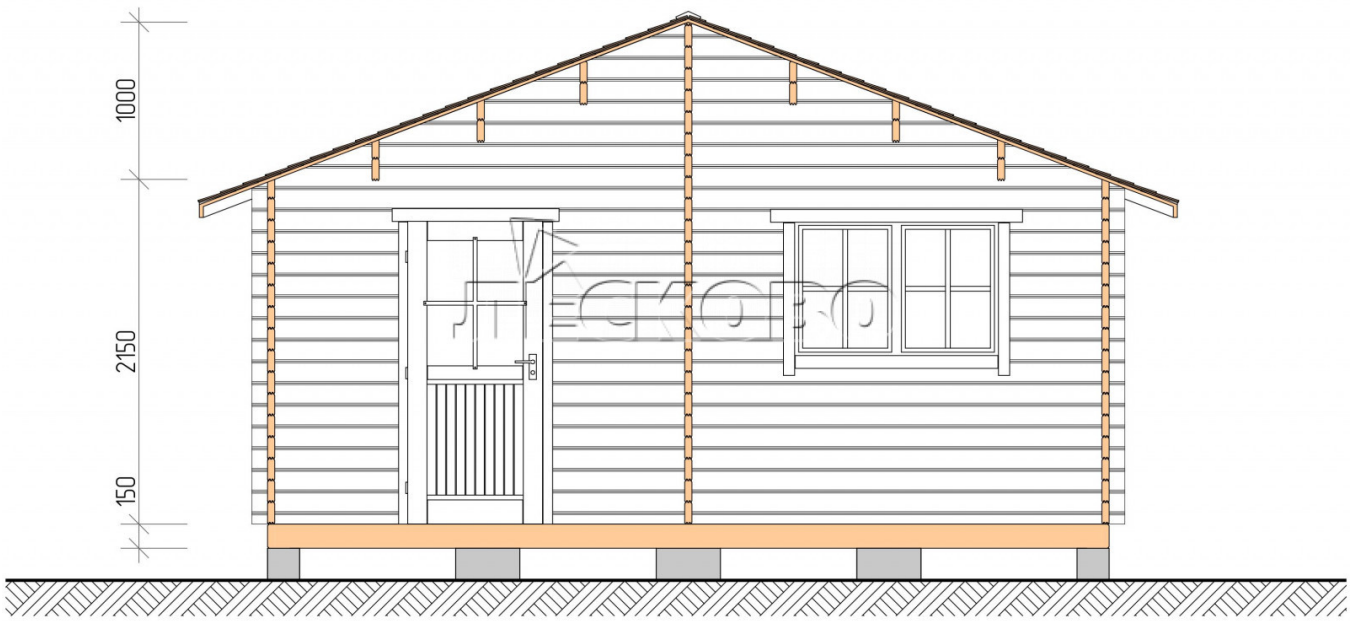

Outdoor sauna "BV" series 5.5×5.5

Project Dimensions

5.5 × 5.5 / 40.1 m²

Full house set

7,686 €

Timber

45 MM

65 MM
+ 1,821 €

Project planning

5 500

Разрез

House Kit

- Wall kit: 44 × 145 mm mini-chamber drying chamber with bowls for the project. The material of the tree is spruce, pine (GOST 8486). Humidity 12-14%. The height of the walls is 2.16 m.;