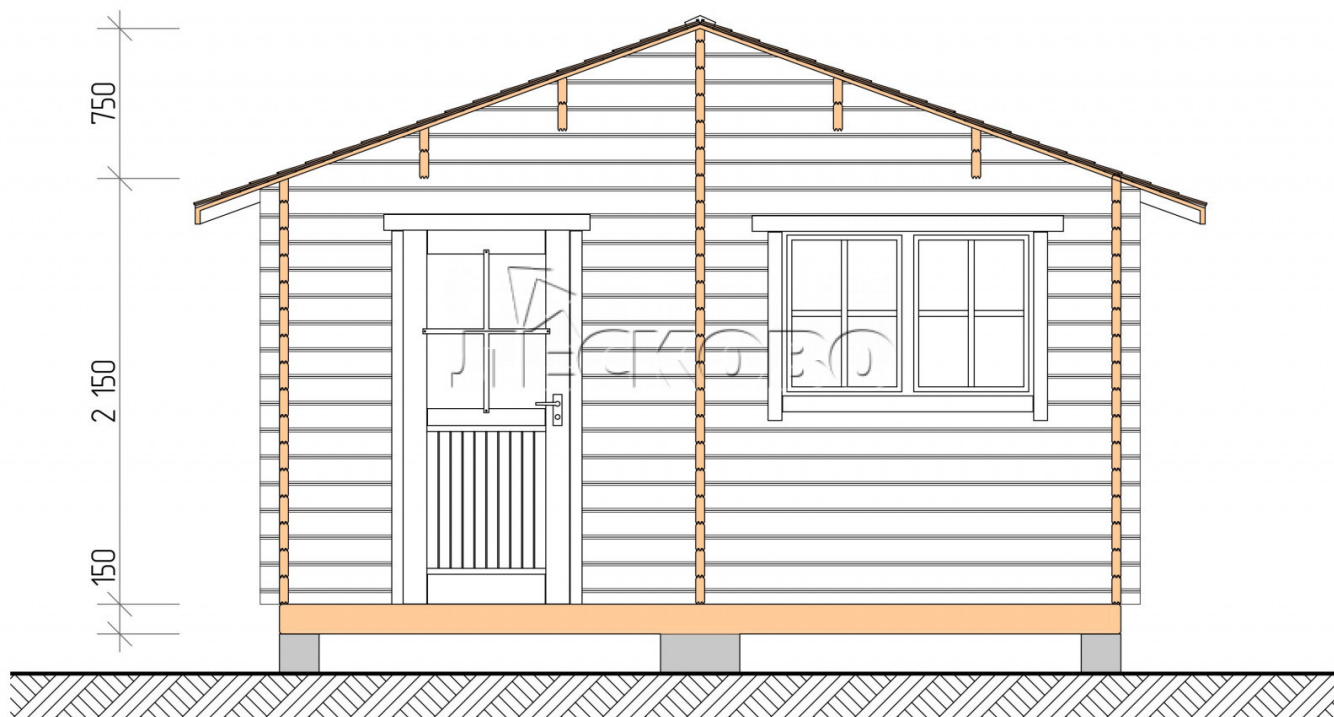

Outdoor sauna "BV" series 4.5×6

Project Dimensions

4.5 × 6 / 34.5 m²

Full house set

6,568 €

Timber

45 MM

65 MM
+ 1,512 €

Project planning

4 500

6 000

2 500

Разрез

House Kit

- Wall kit: 44 × 145 mm mini-chamber drying chamber with bowls for the project. The material of the tree is spruce, pine (GOST 8486). Humidity 12-14%. The height of the walls is 2.16 m.;