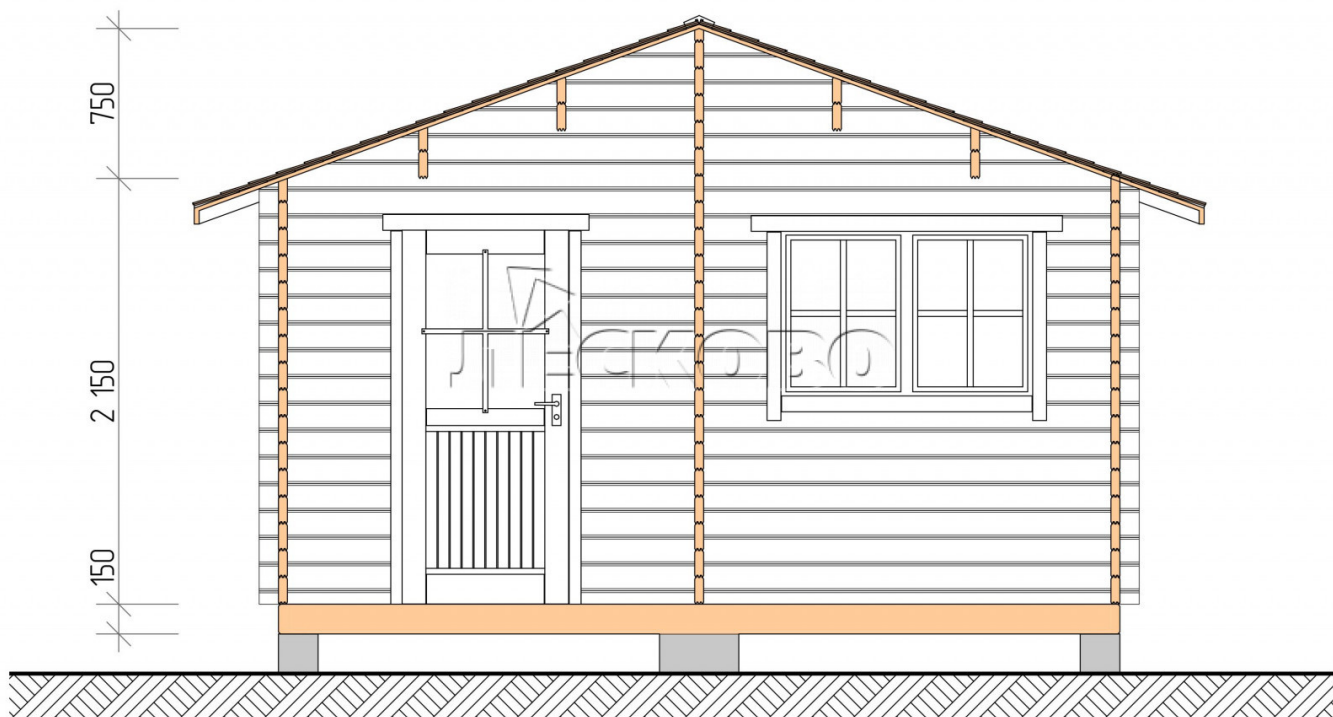

Outdoor sauna "BV" series 4.5x6

Project Dimensions

4.5 × 6 / 34.5 m²

Full house set

5,396 €

Timber

45 MM

65 MM
+ 1,228 €

Project planning

4 500

6 000

2 500

Разрез

House Kit

- Wall kit: 44 × 145 mm mini-chamber drying chamber with bowls for the project. The material of the tree is spruce, pine (GOST 8486). Humidity 12-14%. The height of the walls is 2.16 m.;