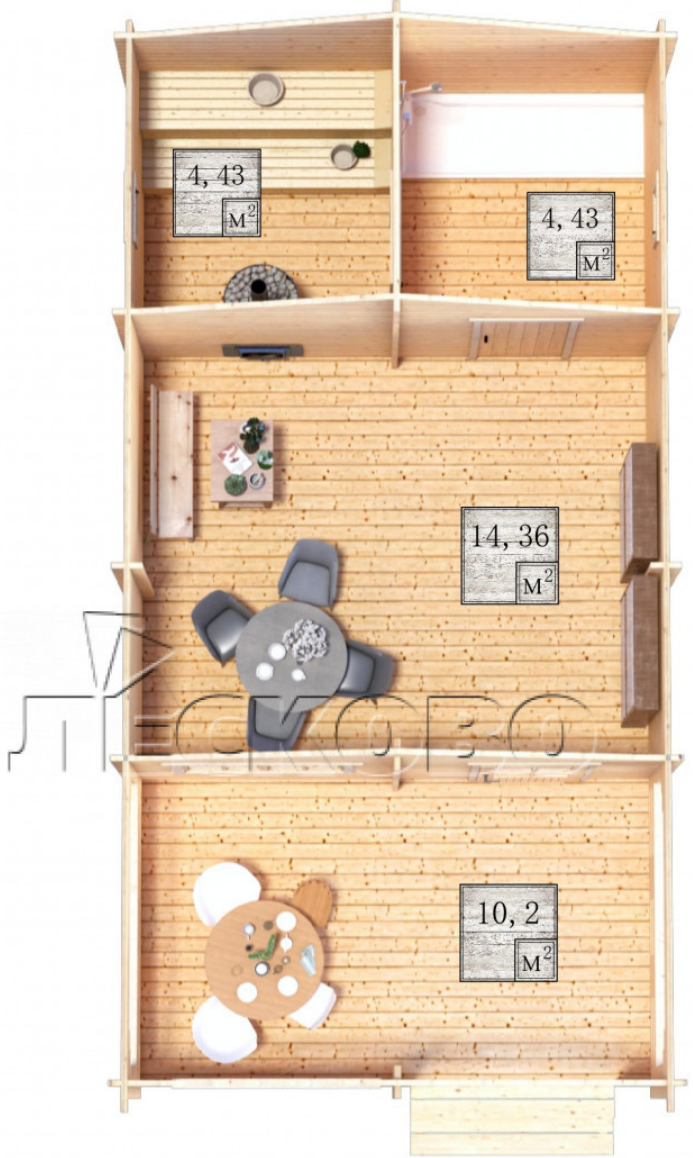

Outdoor sauna "BV" series 4.5×6

Project Dimensions

4.5 × 6 / 34.5 m²

Full house set

6,568 €

Timber

45 MM

65 MM
+ 1,512 €

Project planning

4 500

6 000

2 500

Разрез

House Kit

- Wall kit: 44 × 145 mm mini-chamber drying chamber with bowls for the project. The material of the tree is spruce, pine (GOST 8486). Humidity 12-14%. The height of the walls is 2.16 m.;

- Logs, lower harness: board 45 × 145 mm chamber drying 10-12%;
- Floors: floorboard 35 mm., Chamber drying;
- Ceiling: imitation of a bar 20 × 135 mm, Chamber drying;
- Wooden windows, glass 4 mm, Single. Treatment with a colorless antiseptic. Hardware;

0.40×0.38 м.2 шт. 1.34×0.91 м.1 шт.

- Wooden doors;

0.84×1.885 м.
bath.2 шт.

0.84×1.885 м.
glass.1 шт.

7. Platbands: dry planed board 20 × 100 mm;

8. Roof: shingles;

9. Skirting board 35 mm.

+7 (4942) 499-770