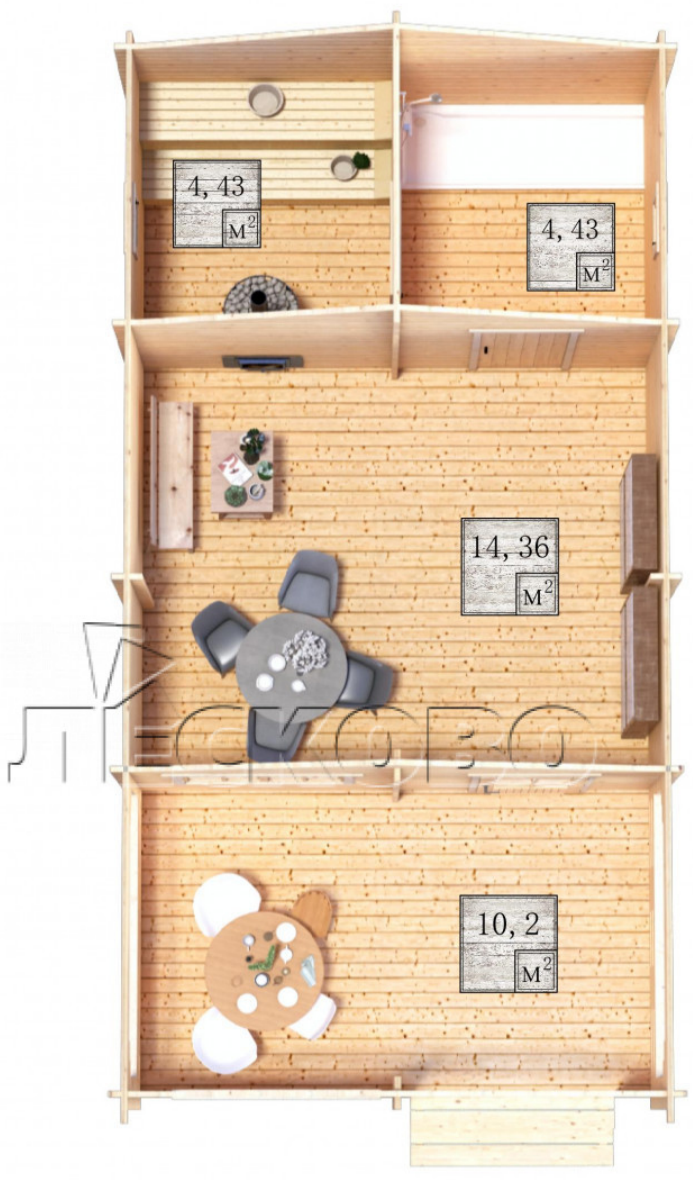

Outdoor sauna "BV" series 4.5x6

Project Dimensions

4.5 × 6 / 34.5 m²

Full house set

5,396 €

Timber

45 MM

65 MM
+ 1,228 €

Project planning

4 500

6 000

2 500

Разрез

House Kit

- Wall kit: 44 × 145 mm mini-chamber drying chamber with bowls for the project. The material of the tree is spruce, pine (GOST 8486). Humidity 12-14%. The height of the walls is 2.16 m.;

- Logs, lower harness: board 45 × 145 mm chamber drying 10-12%;
- Floors: floorboard 35 mm., Chamber drying;
- Ceiling: imitation of a bar 20 × 135 mm, Chamber drying;
- Wooden windows, glass 4 mm, Single. Treatment with a colorless antiseptic. Hardware;

0.40×0.38 м.2 шт. 1.34×0.91 м.1 шт.

- Wooden doors;

0.84×1.885 м.
bath.2 шт.

0.84×1.885 м.
glass.1 шт.

7. Platbands: dry planed board 20 × 100 mm;

8. Roof: shingles;

9. Skirting board 35 mm.

+7 (4942) 499-770