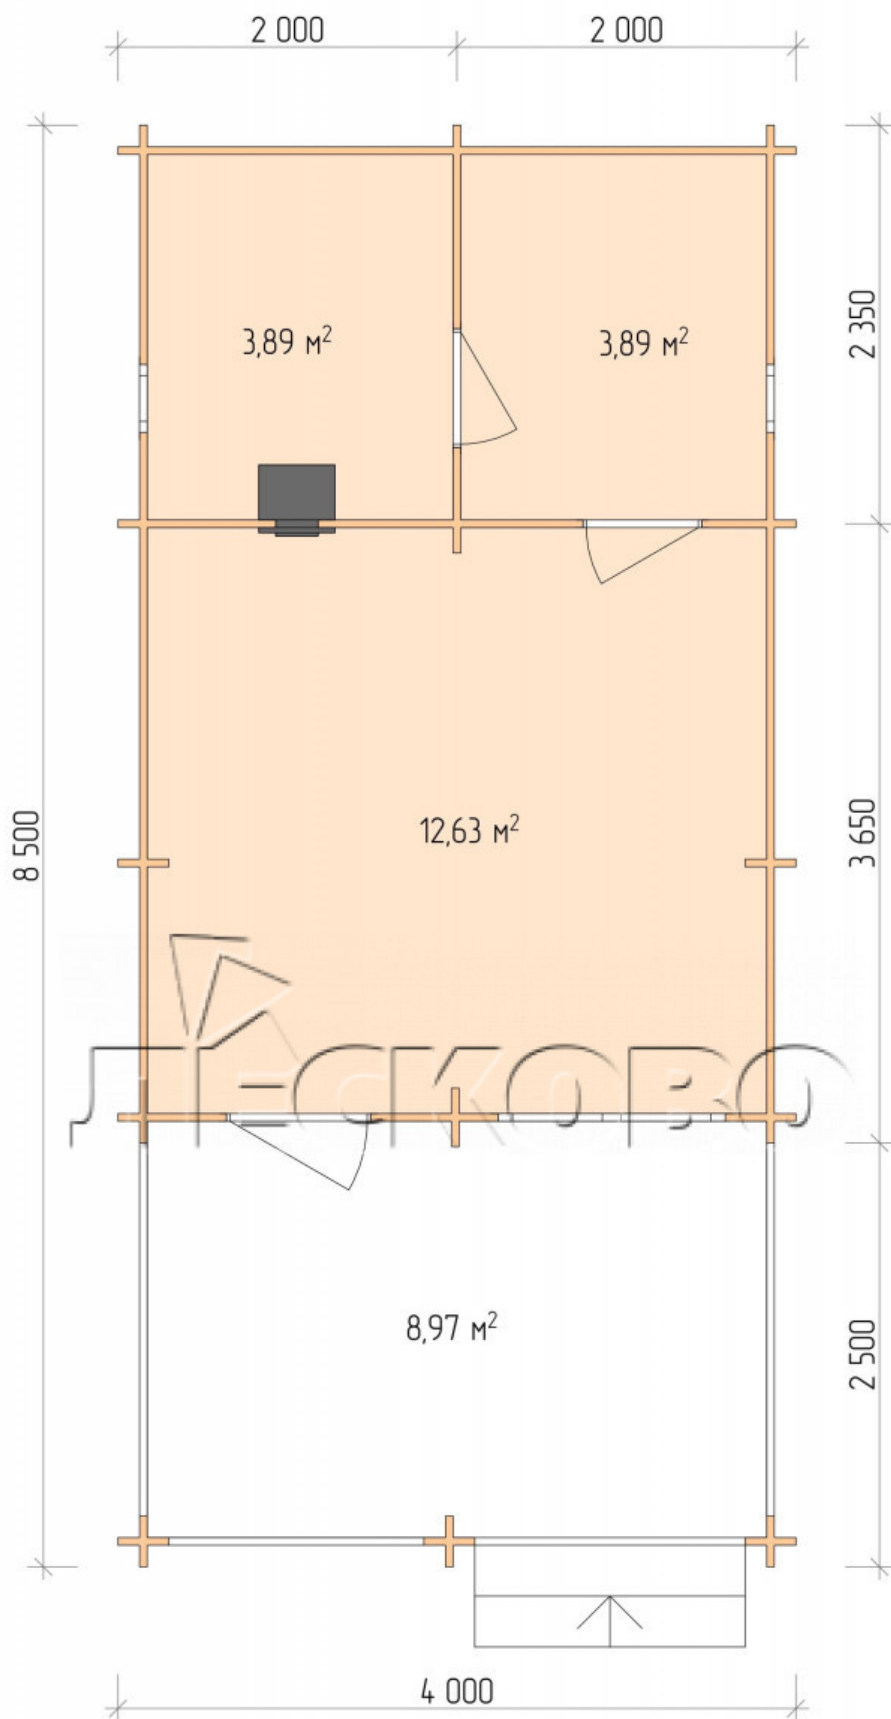

Outdoor sauna "BV" series 4.5x6

Project Dimensions

4.5 × 6 / 34.5 m²

Full house set

5,396 €

Timber

45 MM

65 MM
+ 1,228 €

Project planning

4 500

6 000

2 500

Разрез

House Kit

- Wall kit: 44 × 145 mm mini-chamber drying chamber with bowls for the project. The material of the tree is spruce, pine (GOST 8486). Humidity 12-14%. The height of the walls is 2.16 m.;

- Logs, lower harness: board 45 × 145 mm chamber drying 10-12%;
- Floors: floorboard 35 mm., Chamber drying;
- Ceiling: imitation of a bar 20 × 135 mm, Chamber drying;
- Wooden windows, glass 4 mm, Single. Treatment with a colorless antiseptic. Hardware;

0.40×0.38 м.2 шт. 1.34×0.91 м.1 шт.

- Wooden doors;

0.84×1.885 м.
bath.2 шт.

0.84×1.885 м.
glass.1 шт.

7. Platbands: dry planed board 20 × 100 mm;

8. Roof: shingles;

9. Skirting board 35 mm.

+7 (4942) 499-770