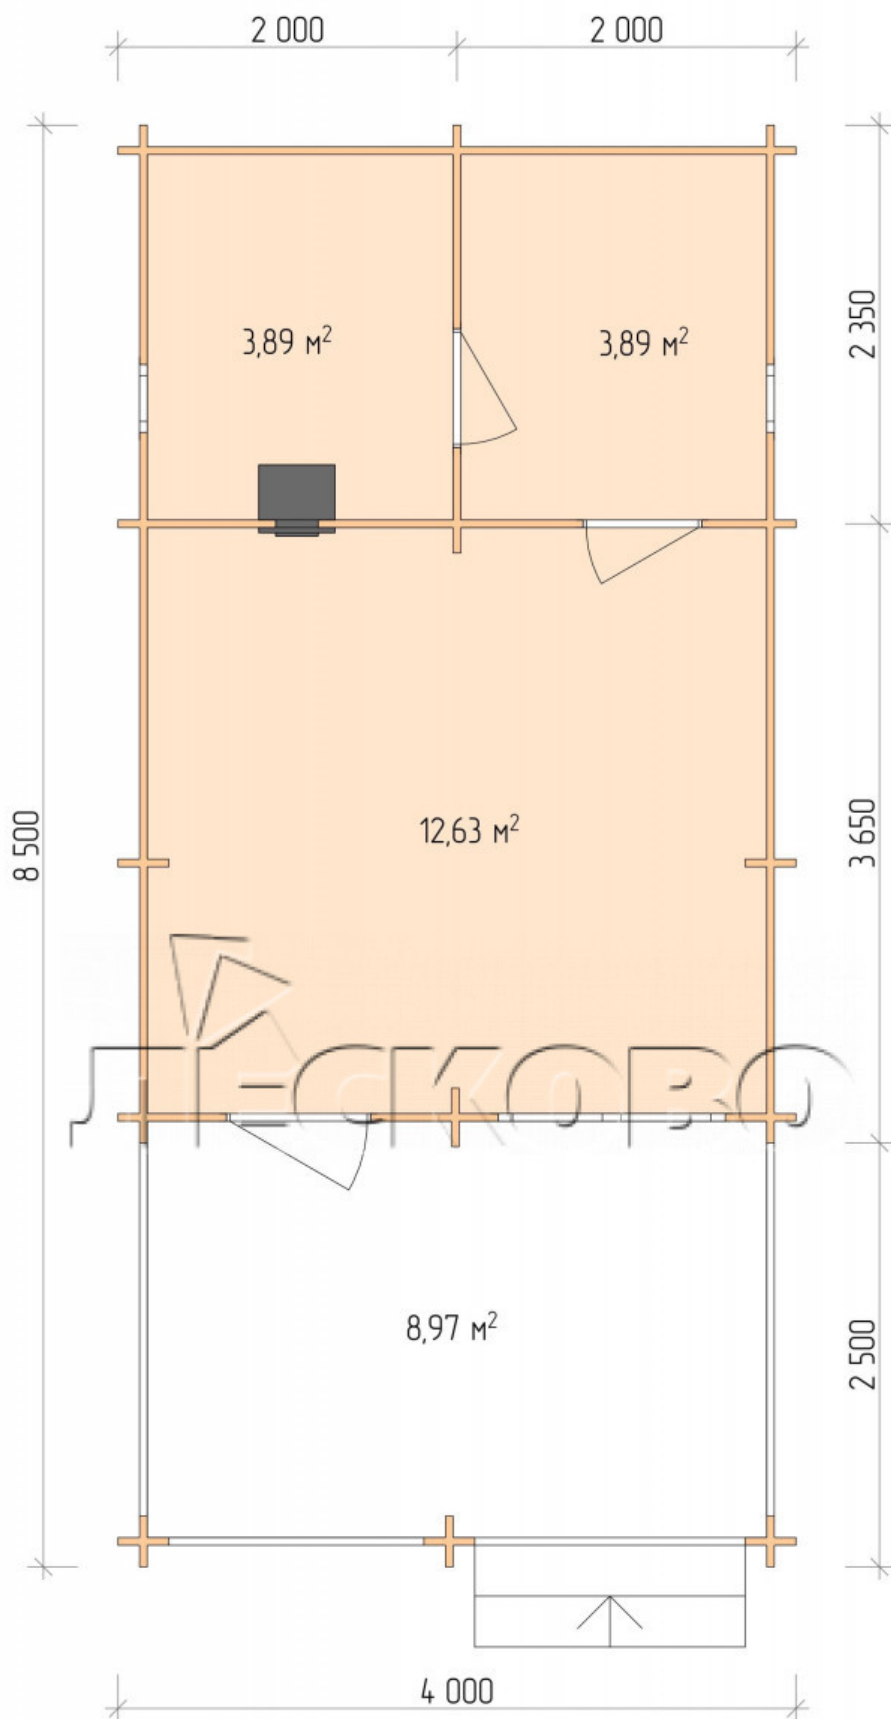

Outdoor sauna "BV" series 4.5×6

Project Dimensions

4.5 × 6 / 34.5 m²

Full house set

6,568 €

Timber

45 MM

65 MM
+ 1,512 €

Project planning

4 500

6 000

2 500

Разрез

House Kit

- Wall kit: 44 × 145 mm mini-chamber drying chamber with bowls for the project. The material of the tree is spruce, pine (GOST 8486). Humidity 12-14%. The height of the walls is 2.16 m.;

- Logs, lower harness: board 45 × 145 mm chamber drying 10-12%;
- Floors: floorboard 35 mm., Chamber drying;
- Ceiling: imitation of a bar 20 × 135 mm, Chamber drying;
- Wooden windows, glass 4 mm, Single. Treatment with a colorless antiseptic. Hardware;

0.40×0.38 м.2 шт. 1.34×0.91 м.1 шт.

- Wooden doors;

0.84×1.885 м.
bath.2 шт.

0.84×1.885 м.
glass.1 шт.

7. Platbands: dry planed board 20 × 100 mm;

8. Roof: shingles;

9. Skirting board 35 mm.

+7 (4942) 499-770