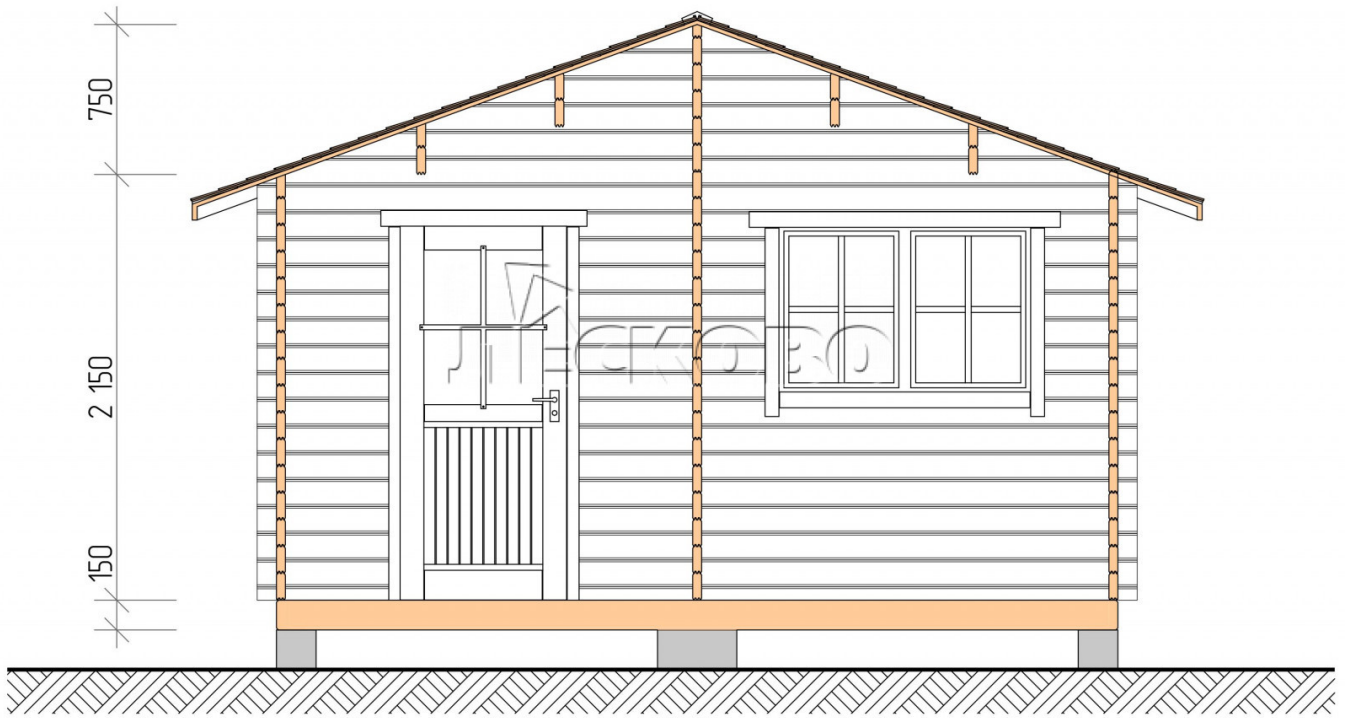

Outdoor sauna "BV" series 4.5x5

Project Dimensions

4.5 × 5 / 30.3 m²

Full house set

6,011 €

Timber

45 MM

65 MM
+ 1,391 €

Project planning

4 500

5 000

2 500

Разрез

House Kit

- Wall kit: 44 × 145 mm mini-chamber drying chamber with bowls for the project. The material of the tree is spruce, pine (GOST 8486). Humidity 12-14%. The height of the walls is 2.16 m.;