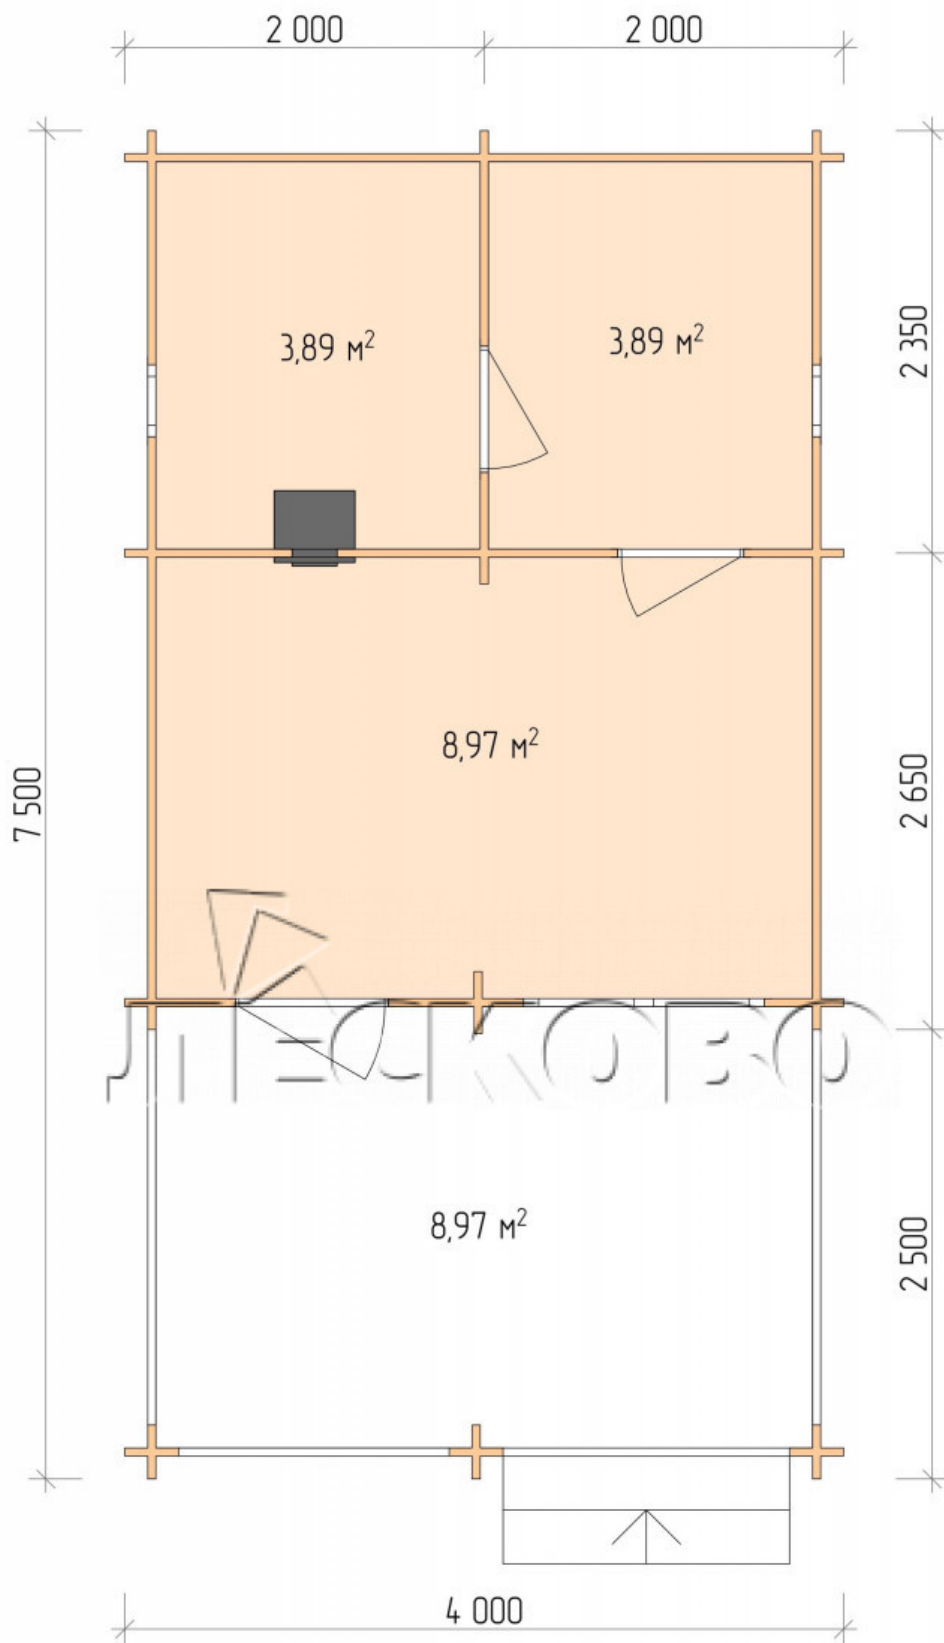

Outdoor sauna "BV" series 4.5x5

Project Dimensions

4.5 × 5 / 30.3 m²

Full house set

6,011 €

Timber

45 MM

65 MM
+ 1,391 €

Project planning

4 500

5 000

2 500

Разрез

House Kit

- Wall kit: 44 × 145 mm mini-chamber drying chamber with bowls for the project. The material of the tree is spruce, pine (GOST 8486). Humidity 12-14%. The height of the walls is 2.16 m.;

- Logs, lower harness: board 45 × 145 mm chamber drying 10-12%;
- Floors: floorboard 35 mm., Chamber drying;
- Ceiling: imitation of a bar 20 × 135 mm, Chamber drying;
- Wooden windows, glass 4 mm, Single. Treatment with a colorless antiseptic. Hardware;

0.40×0.38 м.2 шт. 1.34×0.91 м.1 шт.

- Wooden doors;

0.84×1.885 м.
bath.2 шт.

0.84×1.885 м.
glass.1 шт.

7. Platbands: dry planed board 20 × 100 mm;

8. Roof: shingles;

9. Skirting board 35 mm.

+7 (4942) 499-770