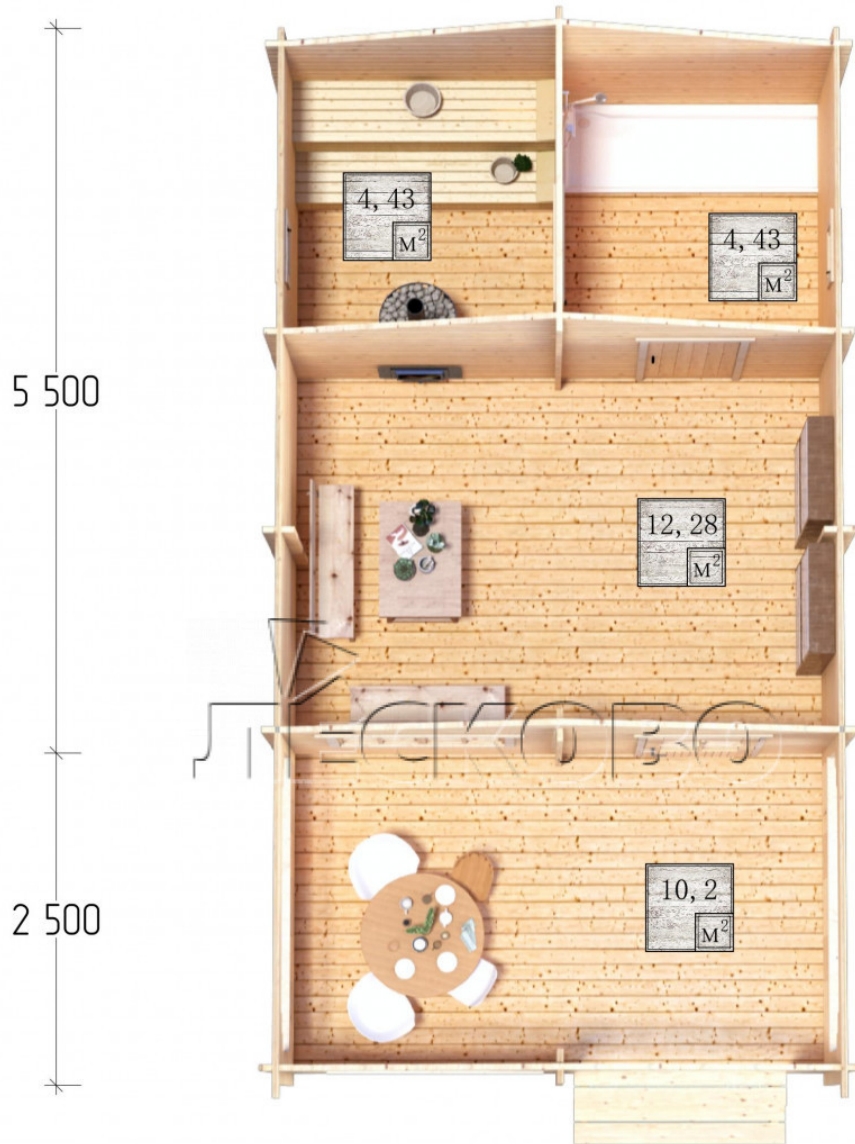

## Outdoor sauna "BV" series 4.5x5.5

Project Dimensions

4.5 × 5.5 / 32.4 m<sup>2</sup>

Full house set

**6,347 €**

### Timber

45 MM

65 MM  
+ 1,459 €

# Разрез

## House Kit

- Wall kit: 44 × 145 mm mini-chamber drying chamber with bowls for the project. The material of the tree is spruce, pine (GOST 8486). Humidity 12-14%. The height of the walls is 2.16 m.;

- Logs, lower harness: board 45 × 145 mm chamber drying 10-12%;
- Floors: floorboard 35 mm., Chamber drying;
- Ceiling: imitation of a bar 20 × 135 mm, Chamber drying;
- Wooden windows, glass 4 mm, Single. Treatment with a colorless antiseptic. Hardware;