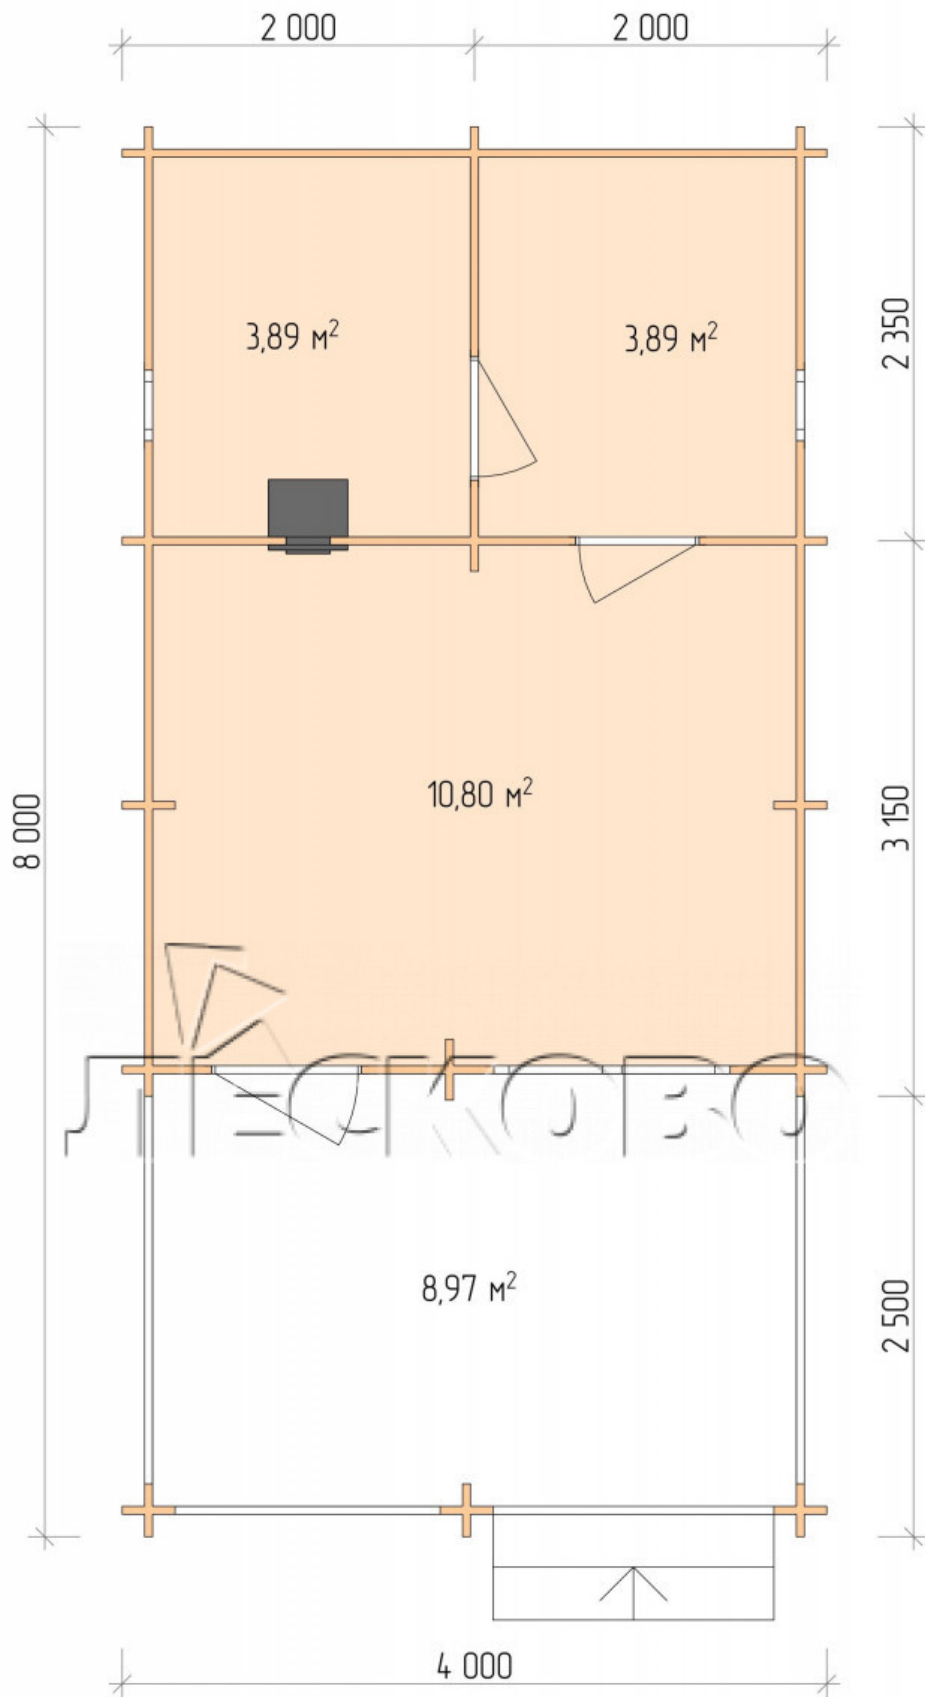

## Outdoor sauna "BV" series 4.5x5.5

Project Dimensions

4.5 × 5.5 / 32.4 m<sup>2</sup>

Full house set

**6,347 €**

# Разрез

## House Kit

- Wall kit: 44 × 145 mm mini-chamber drying chamber with bowls for the project. The material of the tree is spruce, pine (GOST 8486). Humidity 12-14%. The height of the walls is 2.16 m.;

- Logs, lower harness: board 45 × 145 mm chamber drying 10-12%;
- Floors: floorboard 35 mm., Chamber drying;
- Ceiling: imitation of a bar 20 × 135 mm, Chamber drying;
- Wooden windows, glass 4 mm, Single. Treatment with a colorless antiseptic. Hardware;

0.40×0.38 м.2 шт. 1.34×0.91 м.1 шт.

- Wooden doors;

0.84×1.885 м.  
bath.2 шт.

0.84×1.885 м.  
glass.1 шт.

7. Platbands: dry planed board 20 × 100 mm;

8. Roof: shingles;

9. Skirting board 35 mm.

+7 (4942) 499-770