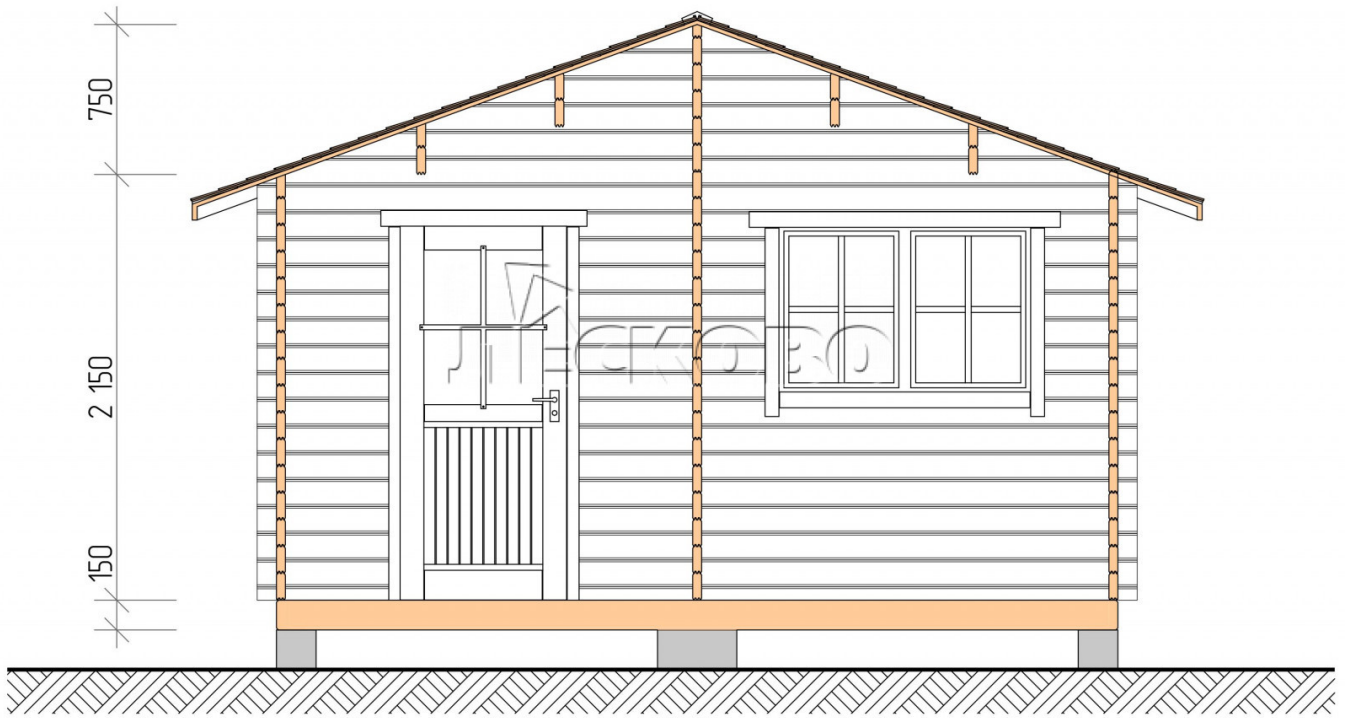

## Outdoor sauna "BV" series 4.5x5.5

Project Dimensions

4.5 × 5.5 / 32.4 m<sup>2</sup>

Full house set

**6,347 €**

### Timber

45 MM

65 MM  
+ 1,459 €

# Разрез