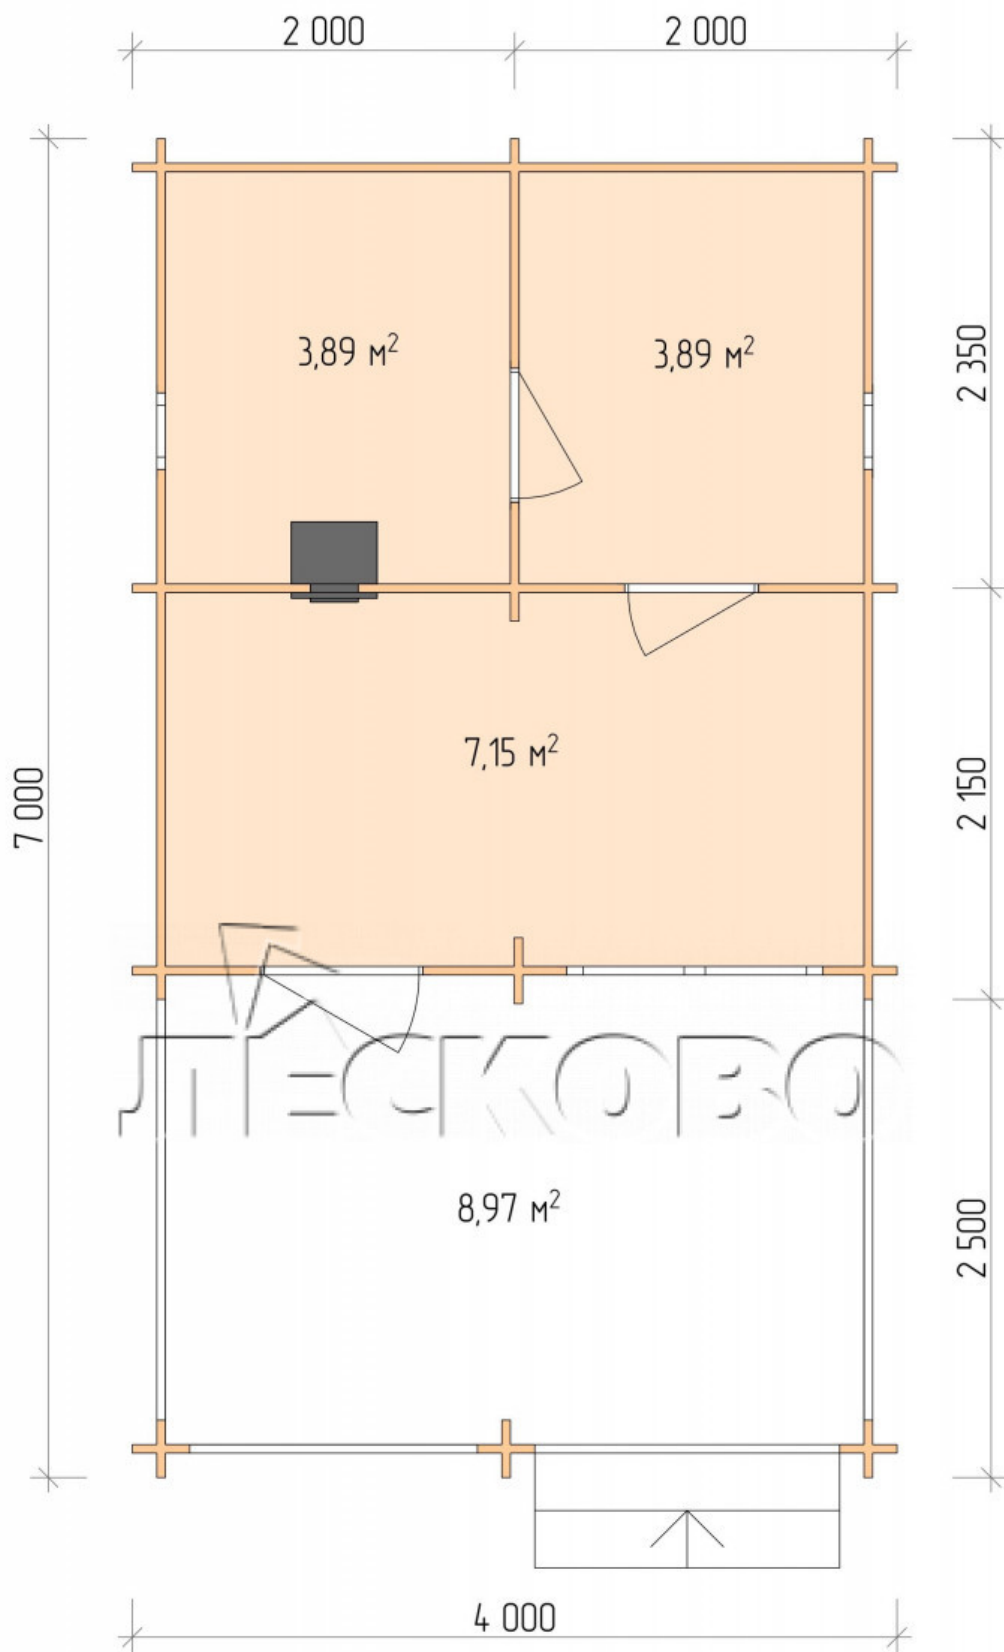

## Outdoor sauna "BV" series 4.5×4.5

Project Dimensions

4.5 × 4.5 / 28.2 m<sup>2</sup>

Full house set

**5,791 €**

# Разрез

## House Kit

- Wall kit: 44 × 145 mm mini-chamber drying chamber with bowls for the project. The material of the tree is spruce, pine (GOST 8486). Humidity 12-14%. The height of the walls is 2.16 m.;

- Logs, lower harness: board 45 × 145 mm chamber drying 10-12%;
- Floors: floorboard 35 mm., Chamber drying;
- Ceiling: imitation of a bar 20 × 135 mm, Chamber drying;
- Wooden windows, glass 4 mm, Single. Treatment with a colorless antiseptic. Hardware;

0.40×0.38 м.2 шт. 1.34×0.91 м.1 шт.

- Wooden doors;

0.84×1.885 м.  
bath.2 шт.

0.84×1.885 м.  
glass.1 шт.

7. Platbands: dry planed board 20 × 100 mm;

8. Roof: shingles;

9. Skirting board 35 mm.

+7 (4942) 499-770