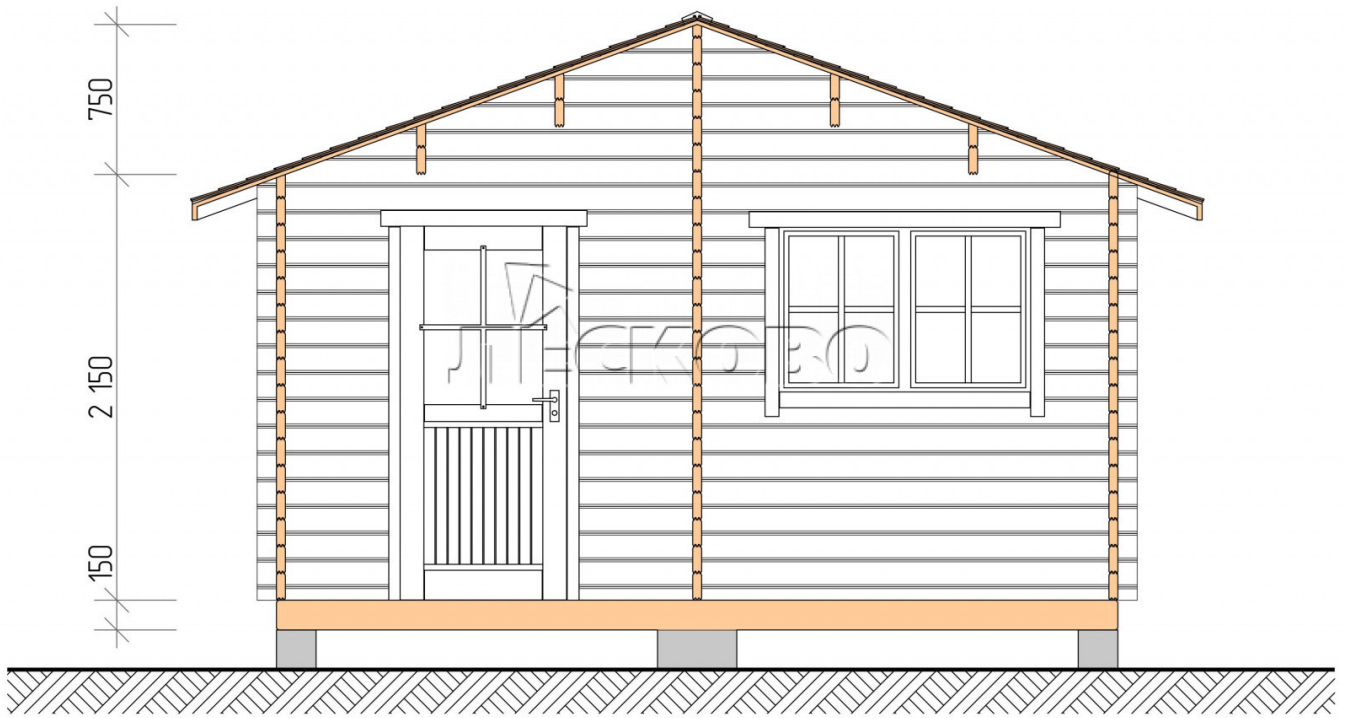

## Outdoor sauna "BV" series 4.5×4.5

Project Dimensions

4.5 × 4.5 / 28.2 m<sup>2</sup>

Full house set

**5,791 €**

## Project planning

4 500

4 500

2 500

# Разрез