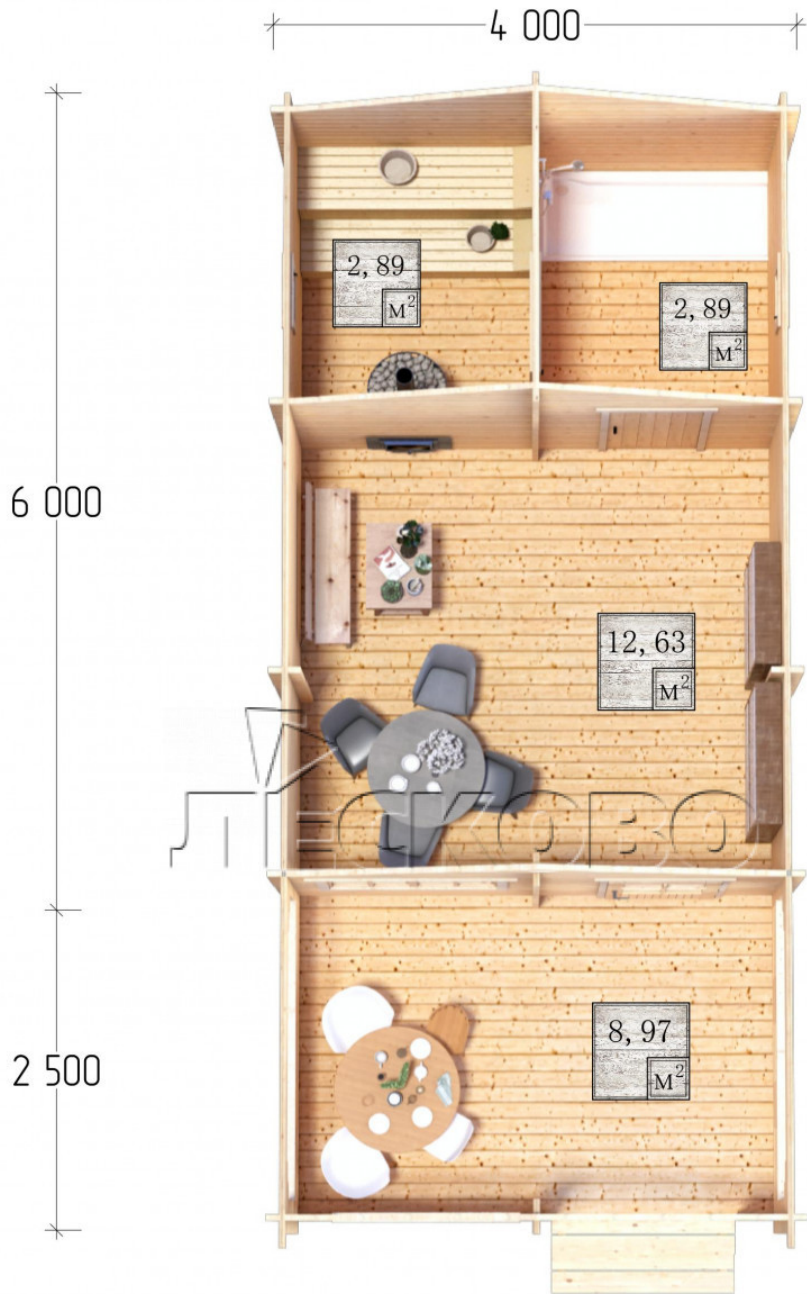

Outdoor sauna "BV" series 4×6

Project Dimensions

4 × 6 / 30.4 m²

Full house set

6,259 €

Timber

45 MM

65 MM
+ 1,475 €

Project planning

Разрез

House Kit

- Wall kit: 44 × 145 mm mini-chamber drying chamber with bowls for the project. The material of the tree is spruce, pine (GOST 8486). Humidity 12-14%. The height of the walls is 2.16 m.;

- Logs, lower harness: board 45 × 145 mm chamber drying 10-12%;
- Floors: floorboard 35 mm., Chamber drying;
- Ceiling: imitation of a bar 20 × 135 mm, Chamber drying;
- Wooden windows, glass 4 mm, Single. Treatment with a colorless antiseptic. Hardware;

0.40×0.38 м.2 шт. 1.34×0.91 м.1 шт.

- Wooden doors;

0.84×1.885 м.
bath.2 шт.

0.84×1.885 м.
glass.1 шт.

7. Platbands: dry planed board 20 × 100 mm;

8. Roof: shingles;

9. Skirting board 35 mm.

+7 (4942) 499-770