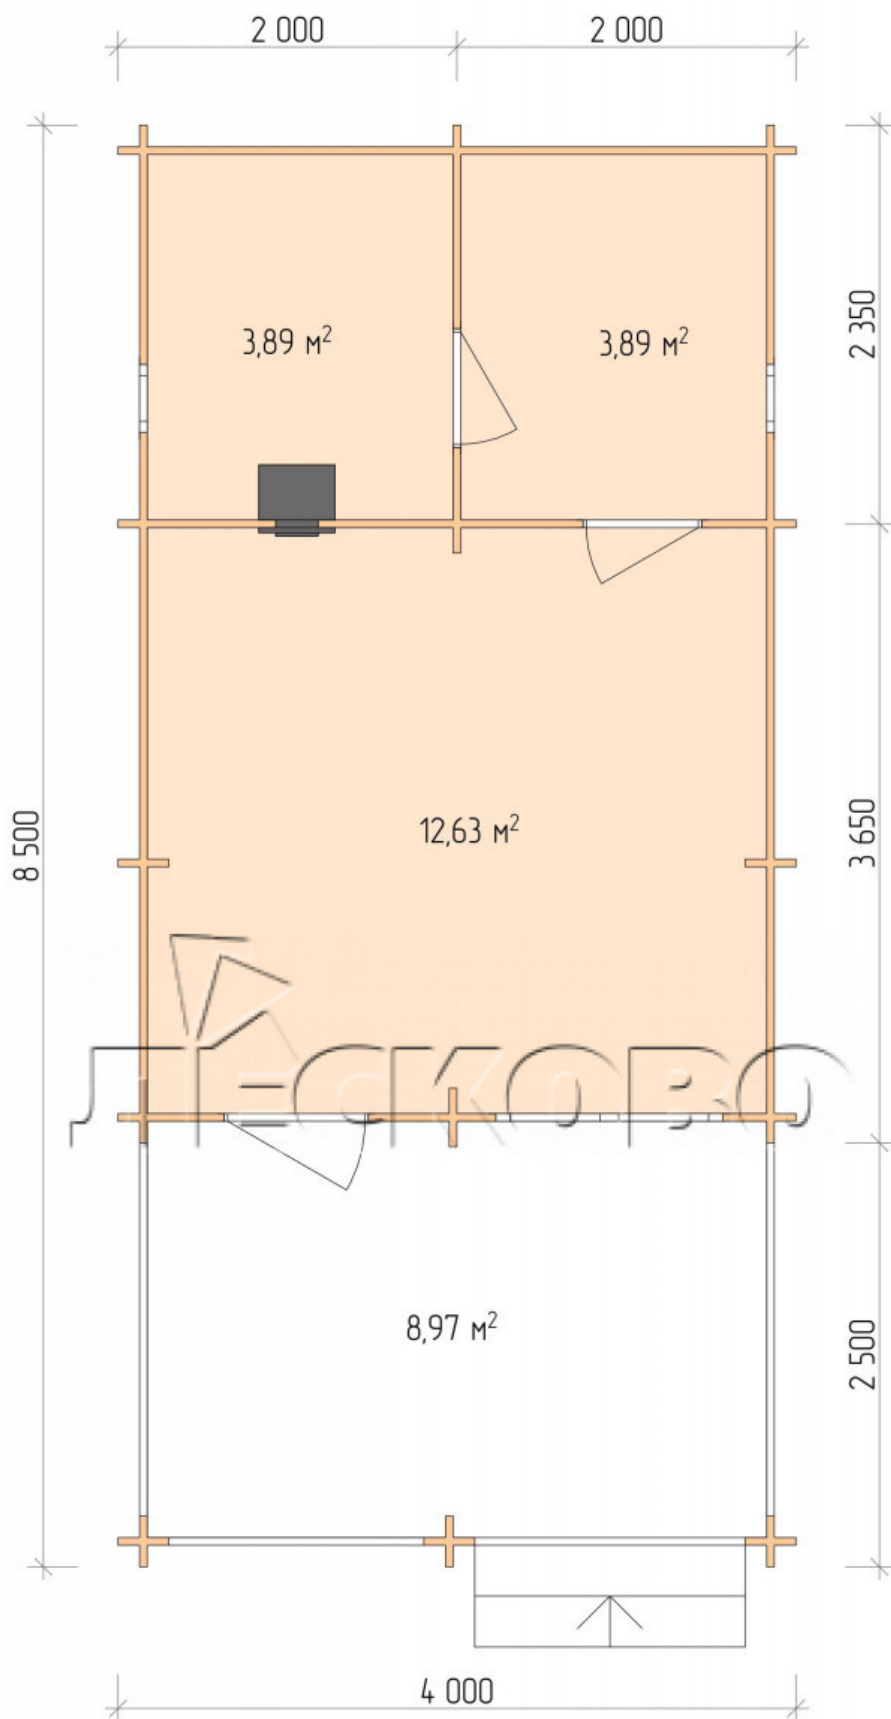

Outdoor sauna "BV" series 4×6

Project Dimensions

4 × 6 / 30.4 m²

Full house set

5,017 €

Timber

45 MM

65 MM
+ 1,173 €

Project planning

Разрез

House Kit

- Wall kit: 44 × 145 mm mini-chamber drying chamber with bowls for the project. The material of the tree is spruce, pine (GOST 8486). Humidity 12-14%. The height of the walls is 2.16 m.;

- Logs, lower harness: board 45 × 145 mm chamber drying 10-12%;
- Floors: floorboard 35 mm., Chamber drying;
- Ceiling: imitation of a bar 20 × 135 mm, Chamber drying;
- Wooden windows, glass 4 mm, Single. Treatment with a colorless antiseptic. Hardware;

0.40×0.38 м.2 шт. 1.34×0.91 м.1 шт.

- Wooden doors;

0.84×1.885 м.
bath.2 шт.

0.84×1.885 м.
glass.1 шт.

7. Platbands: dry planed board 20 × 100 mm;

8. Roof: shingles;

9. Skirting board 35 mm.

+7 (4942) 499-770