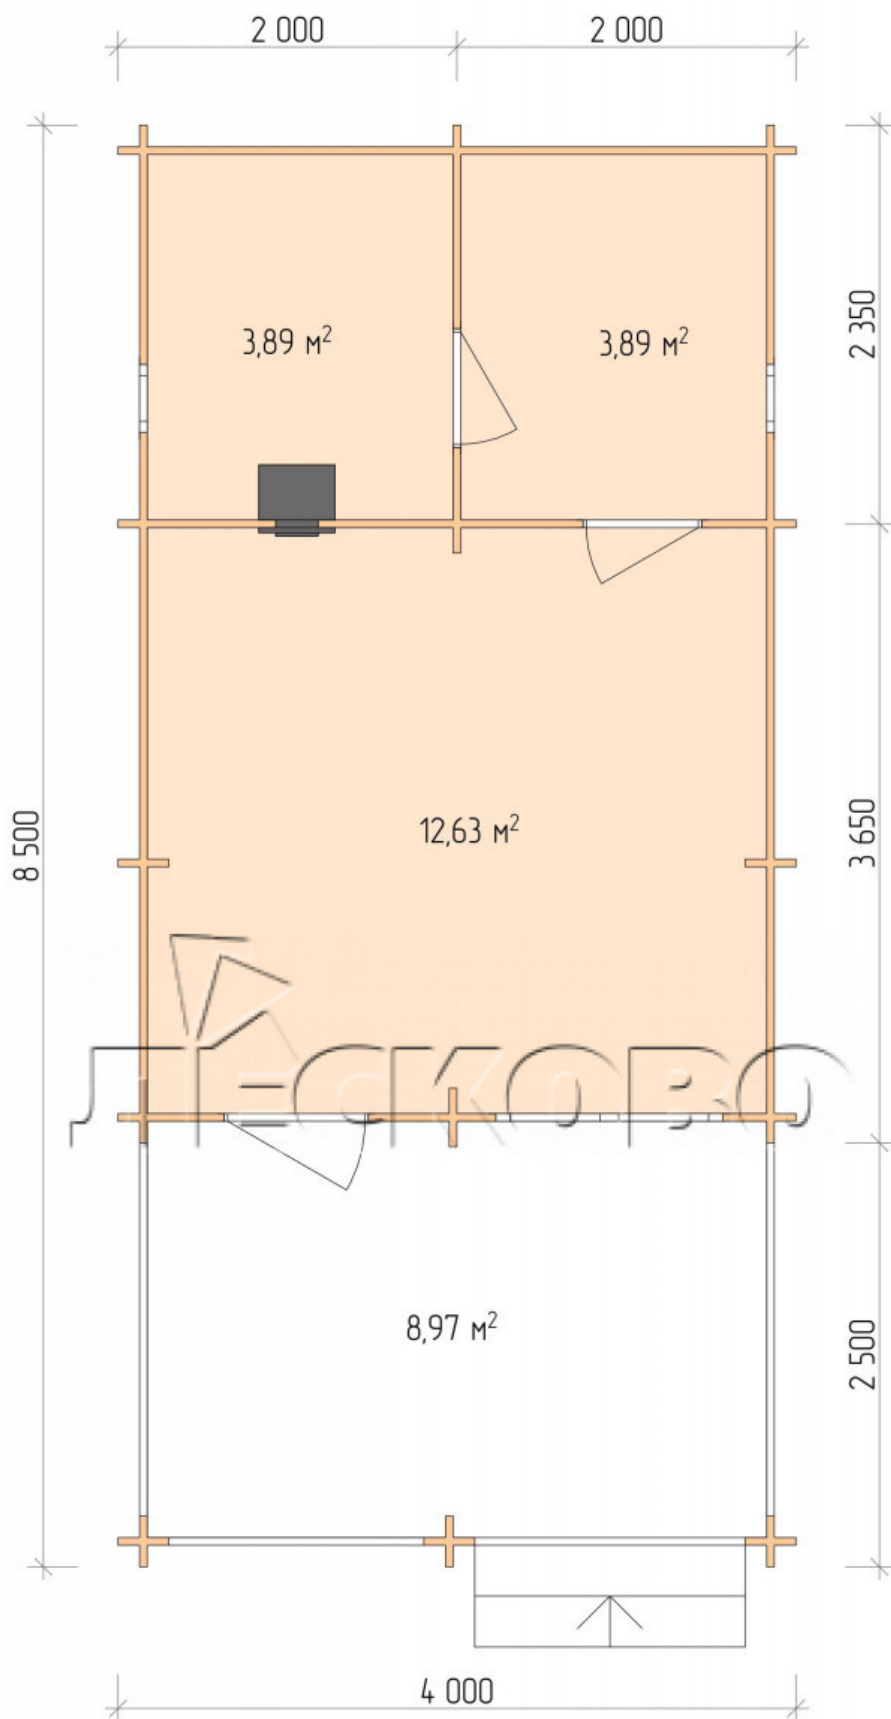

Outdoor sauna "BV" series 4×6

Project Dimensions

4 × 6 / 30.4 m²

Full house set

6,259 €

Timber

45 MM

65 MM
+ 1,475 €

Project planning

Разрез

House Kit

- Wall kit: 44 × 145 mm mini-chamber drying chamber with bowls for the project. The material of the tree is spruce, pine (GOST 8486). Humidity 12-14%. The height of the walls is 2.16 m.;

- Logs, lower harness: board 45 × 145 mm chamber drying 10-12%;
- Floors: floorboard 35 mm., Chamber drying;
- Ceiling: imitation of a bar 20 × 135 mm, Chamber drying;
- Wooden windows, glass 4 mm, Single. Treatment with a colorless antiseptic. Hardware;

0.40×0.38 м.2 шт. 1.34×0.91 м.1 шт.

- Wooden doors;

0.84×1.885 м.
bath.2 шт.

0.84×1.885 м.
glass.1 шт.

7. Platbands: dry planed board 20 × 100 mm;

8. Roof: shingles;

9. Skirting board 35 mm.

+7 (4942) 499-770