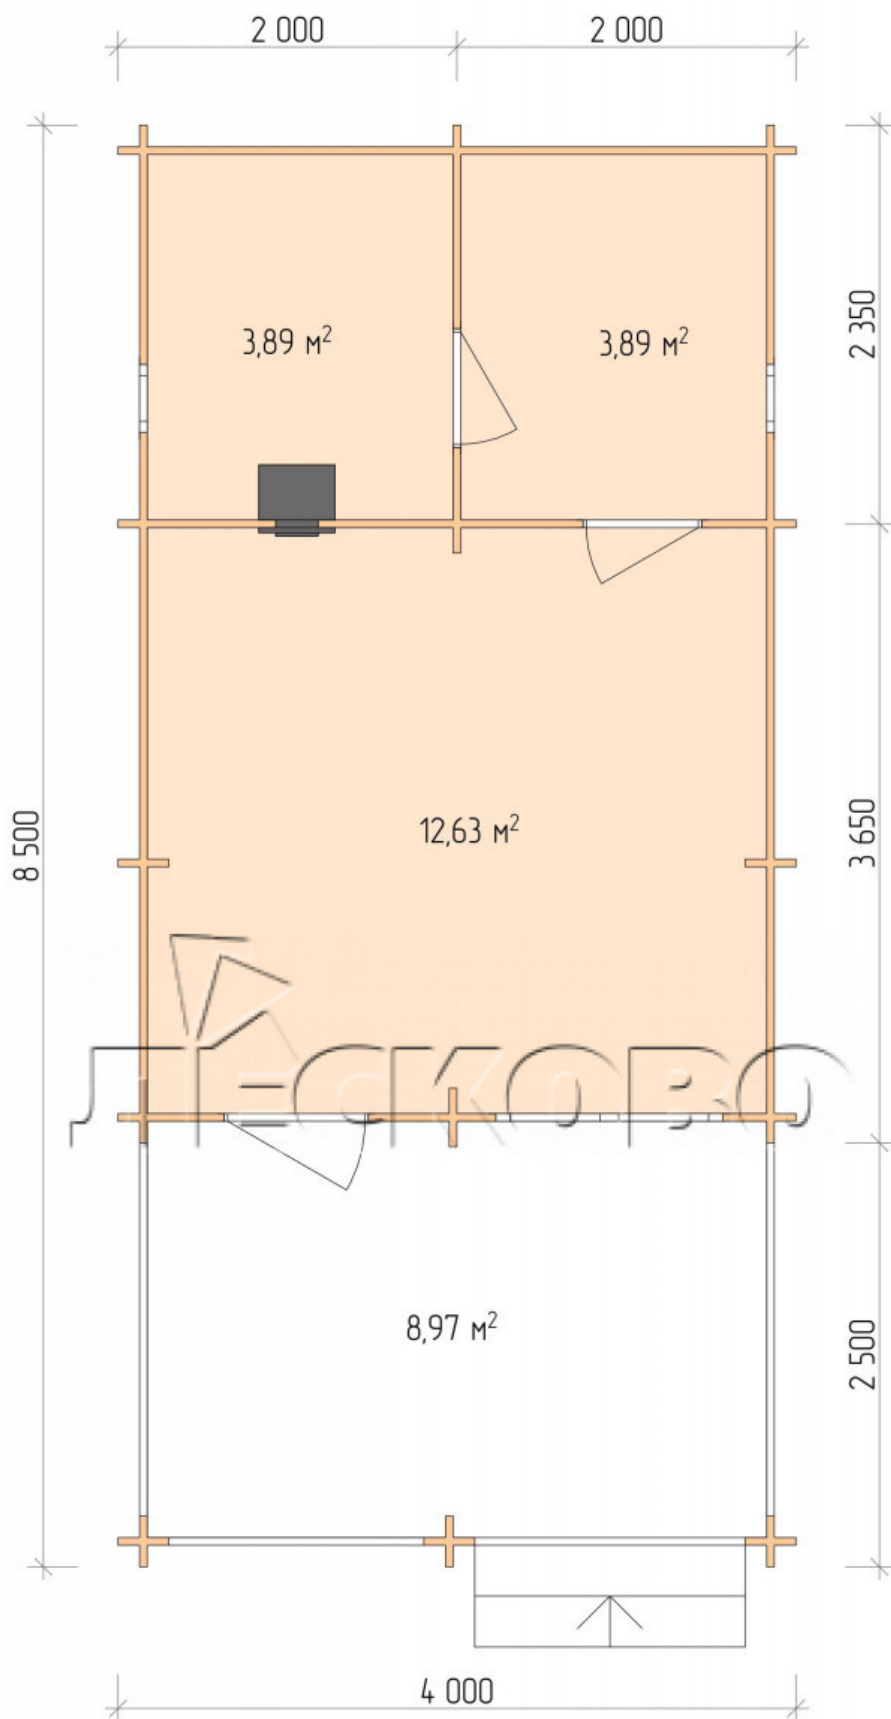

Outdoor sauna "BV" series 4×6

Project Dimensions

4 × 6 / 30.4 m²

Full house set

5,142 €

Timber

45 MM

65 MM
+ 1,202 €

Project planning

Разрез

House Kit

- Wall kit: 44 × 145 mm mini-chamber drying chamber with bowls for the project. The material of the tree is spruce, pine (GOST 8486). Humidity 12-14%. The height of the walls is 2.16 m.;

- Logs, lower harness: board 45 × 145 mm chamber drying 10-12%;
- Floors: floorboard 35 mm., Chamber drying;
- Ceiling: imitation of a bar 20 × 135 mm, Chamber drying;
- Wooden windows, glass 4 mm, Single. Treatment with a colorless antiseptic. Hardware;

0.40×0.38 м.2 шт. 1.34×0.91 м.1 шт.

- Wooden doors;

0.84×1.885 м.
bath.2 шт.

0.84×1.885 м.
glass.1 шт.

7. Platbands: dry planed board 20 × 100 mm;

8. Roof: shingles;

9. Skirting board 35 mm.

+7 (4942) 499-770