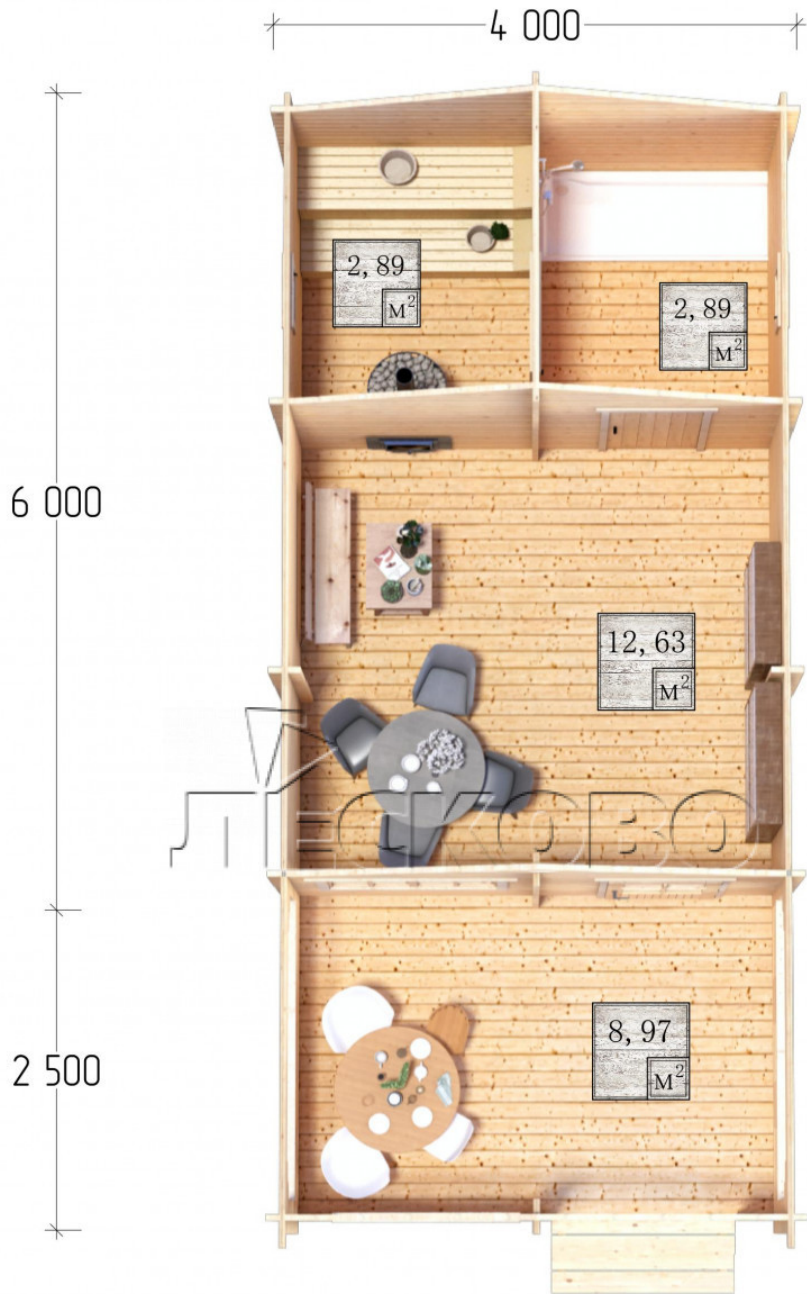

Outdoor sauna "BV" series 4×6

Project Dimensions

4 × 6 / 30.4 m²

Full house set

5,017 €

Timber

45 MM

65 MM
+ 1,173 €

Project planning

Разрез

House Kit

- Wall kit: 44 × 145 mm mini-chamber drying chamber with bowls for the project. The material of the tree is spruce, pine (GOST 8486). Humidity 12-14%. The height of the walls is 2.16 m.;

- Logs, lower harness: board 45 × 145 mm chamber drying 10-12%;
- Floors: floorboard 35 mm., Chamber drying;
- Ceiling: imitation of a bar 20 × 135 mm, Chamber drying;
- Wooden windows, glass 4 mm, Single. Treatment with a colorless antiseptic. Hardware;

0.40×0.38 м.2 шт. 1.34×0.91 м.1 шт.

- Wooden doors;

0.84×1.885 м.
bath.2 шт.

0.84×1.885 м.
glass.1 шт.

7. Platbands: dry planed board 20 × 100 mm;

8. Roof: shingles;

9. Skirting board 35 mm.

+7 (4942) 499-770