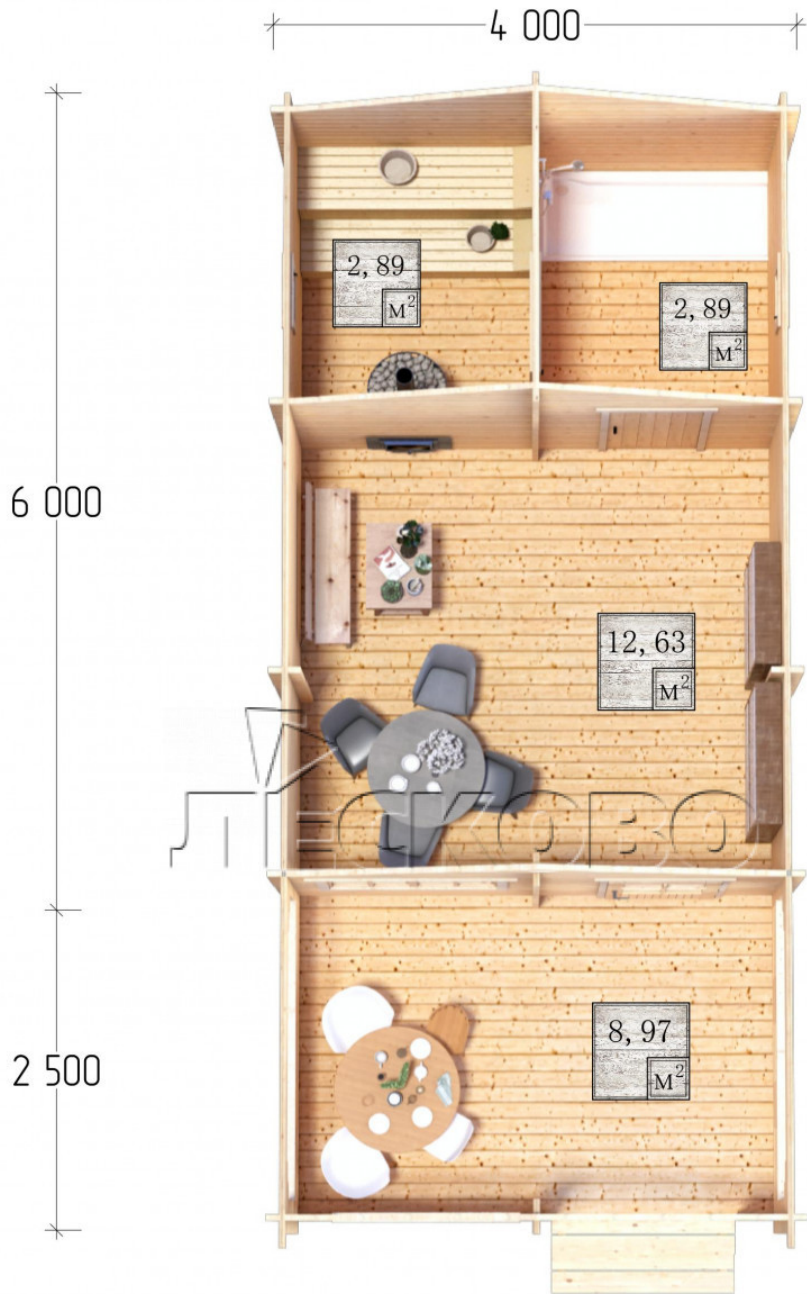

Outdoor sauna "BV" series 4×6

Project Dimensions

4 × 6 / 30.4 m²

Full house set

5,142 €

Timber

45 MM

65 MM
+ 1,202 €

Project planning

Разрез

House Kit

- Wall kit: 44 × 145 mm mini-chamber drying chamber with bowls for the project. The material of the tree is spruce, pine (GOST 8486). Humidity 12-14%. The height of the walls is 2.16 m.;

- Logs, lower harness: board 45 × 145 mm chamber drying 10-12%;
- Floors: floorboard 35 mm., Chamber drying;
- Ceiling: imitation of a bar 20 × 135 mm, Chamber drying;
- Wooden windows, glass 4 mm, Single. Treatment with a colorless antiseptic. Hardware;

0.40×0.38 м.2 шт. 1.34×0.91 м.1 шт.

- Wooden doors;

0.84×1.885 м.
bath.2 шт.

0.84×1.885 м.
glass.1 шт.

7. Platbands: dry planed board 20 × 100 mm;

8. Roof: shingles;

9. Skirting board 35 mm.

+7 (4942) 499-770