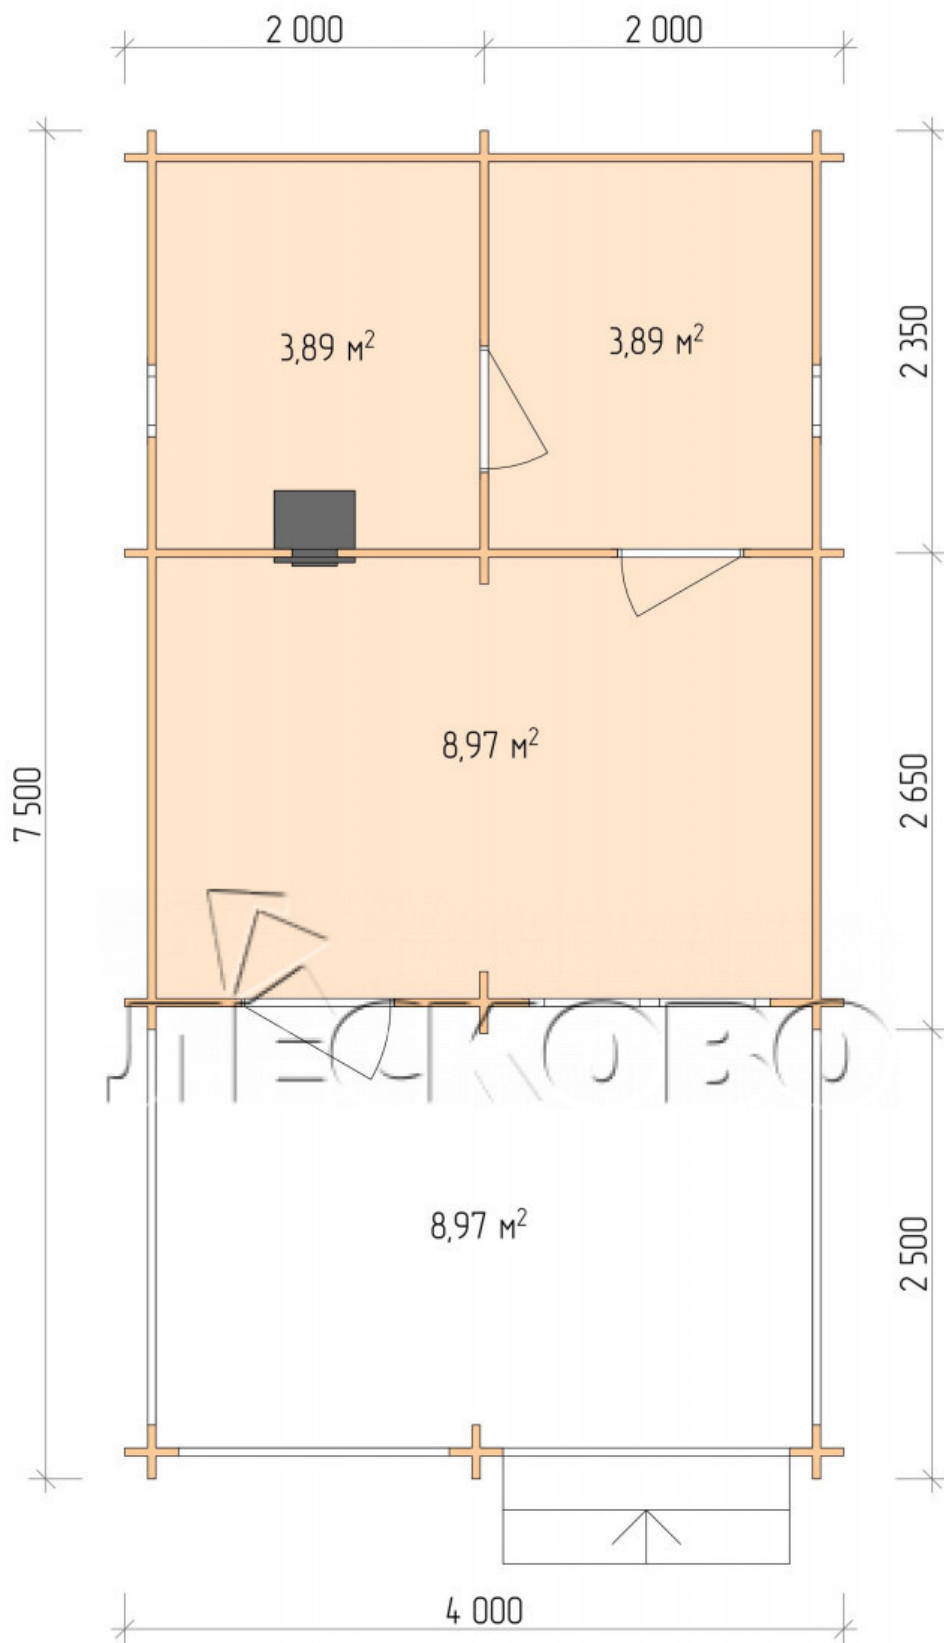

Outdoor sauna "BV" series 4×5

Project Dimensions

4 × 5 / 26.7 m²

Full house set

4,724 €

Timber

45 MM

65 MM
+ 1,096 €

Project planning

4 000

5 000

2 500

Разрез

House Kit

- Wall kit: 44 × 145 mm mini-chamber drying chamber with bowls for the project. The material of the tree is spruce, pine (GOST 8486). Humidity 12-14%. The height of the walls is 2.16 m.;

- Logs, lower harness: board 45 × 145 mm chamber drying 10-12%;
- Floors: floorboard 35 mm., Chamber drying;
- Ceiling: imitation of a bar 20 × 135 mm, Chamber drying;
- Wooden windows, glass 4 mm, Single. Treatment with a colorless antiseptic. Hardware;

0.40×0.38 м.2 шт. 1.34×0.91 м.1 шт.

- Wooden doors;

0.84×1.885 м.
bath.2 шт.

0.84×1.885 м.
glass.1 шт.

7. Platbands: dry planed board 20 × 100 mm;

8. Roof: shingles;

9. Skirting board 35 mm.

+7 (4942) 499-770