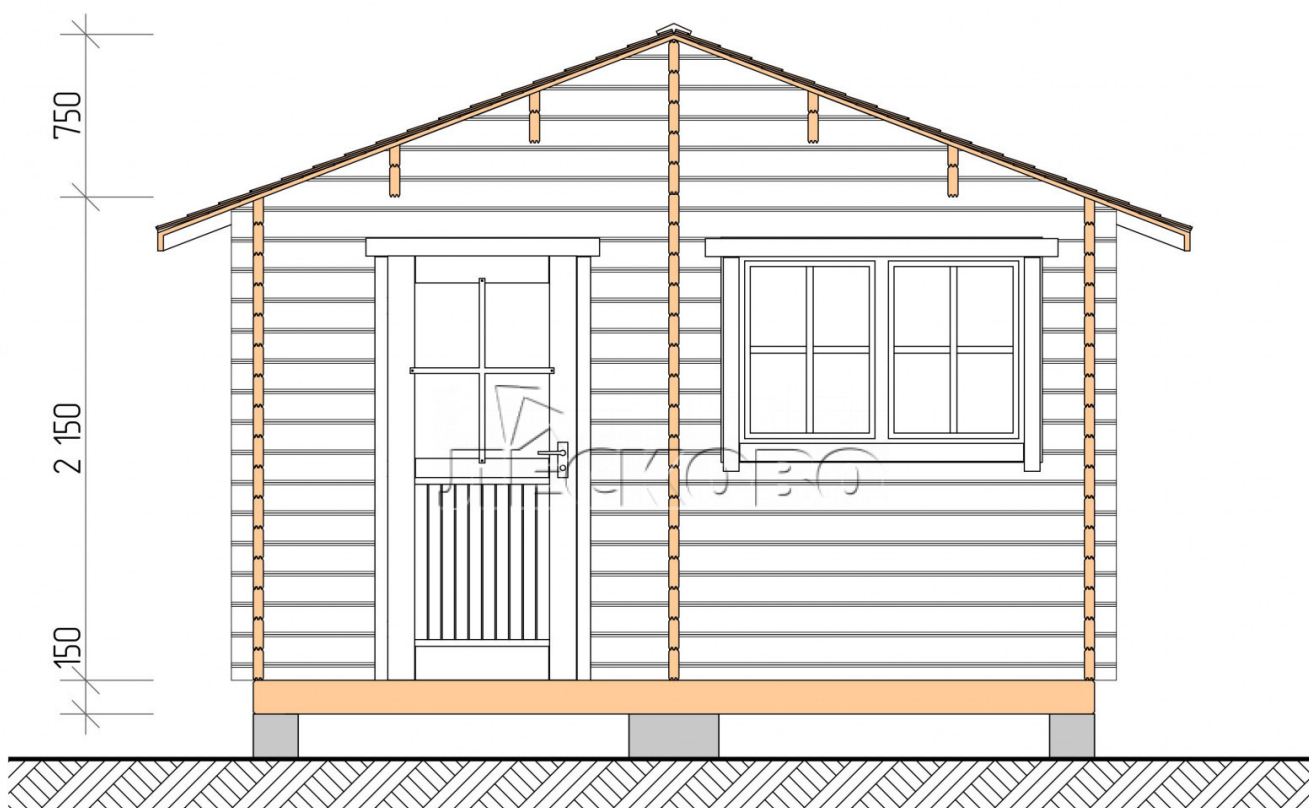

Outdoor sauna "BV" series 4x5

Project Dimensions

4 × 5 / 26.7 m²

Full house set

4,610 €

Timber

45 MM

65 MM
+ 1,069 €

Project planning

4 000

5 000

2 500

Разрез

House Kit

- Wall kit: 44 × 145 mm mini-chamber drying chamber with bowls for the project. The material of the tree is spruce, pine (GOST 8486). Humidity 12-14%. The height of the walls is 2.16 m.;