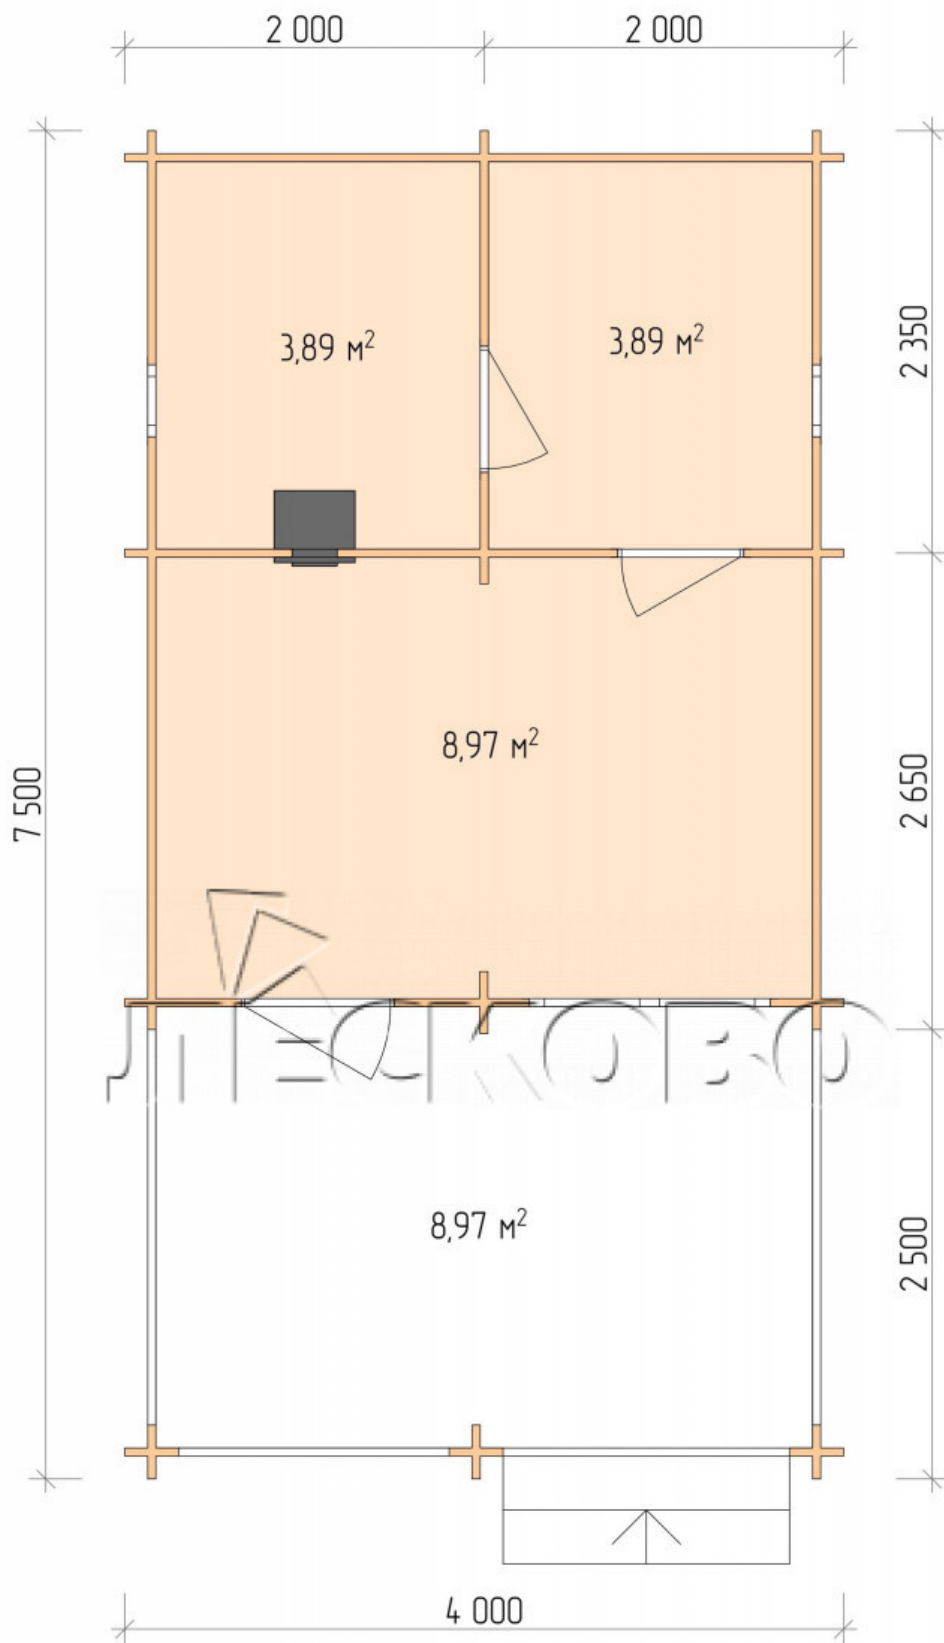

Outdoor sauna "BV" series 4x5

Project Dimensions

4 × 5 / 26.7 m²

Full house set

4,610 €

Timber

45 MM

65 MM
+ 1,069 €

Project planning

4 000

5 000

2 500

Разрез

House Kit

- Wall kit: 44 × 145 mm mini-chamber drying chamber with bowls for the project. The material of the tree is spruce, pine (GOST 8486). Humidity 12-14%. The height of the walls is 2.16 m.;

- Logs, lower harness: board 45 × 145 mm chamber drying 10-12%;
- Floors: floorboard 35 mm., Chamber drying;
- Ceiling: imitation of a bar 20 × 135 mm, Chamber drying;
- Wooden windows, glass 4 mm, Single. Treatment with a colorless antiseptic. Hardware;

0.40×0.38 м.2 шт. 1.34×0.91 м.1 шт.

- Wooden doors;

0.84×1.885 м.
bath.2 шт.

0.84×1.885 м.
glass.1 шт.

7. Platbands: dry planed board 20 × 100 mm;

8. Roof: shingles;

9. Skirting board 35 mm.

+7 (4942) 499-770