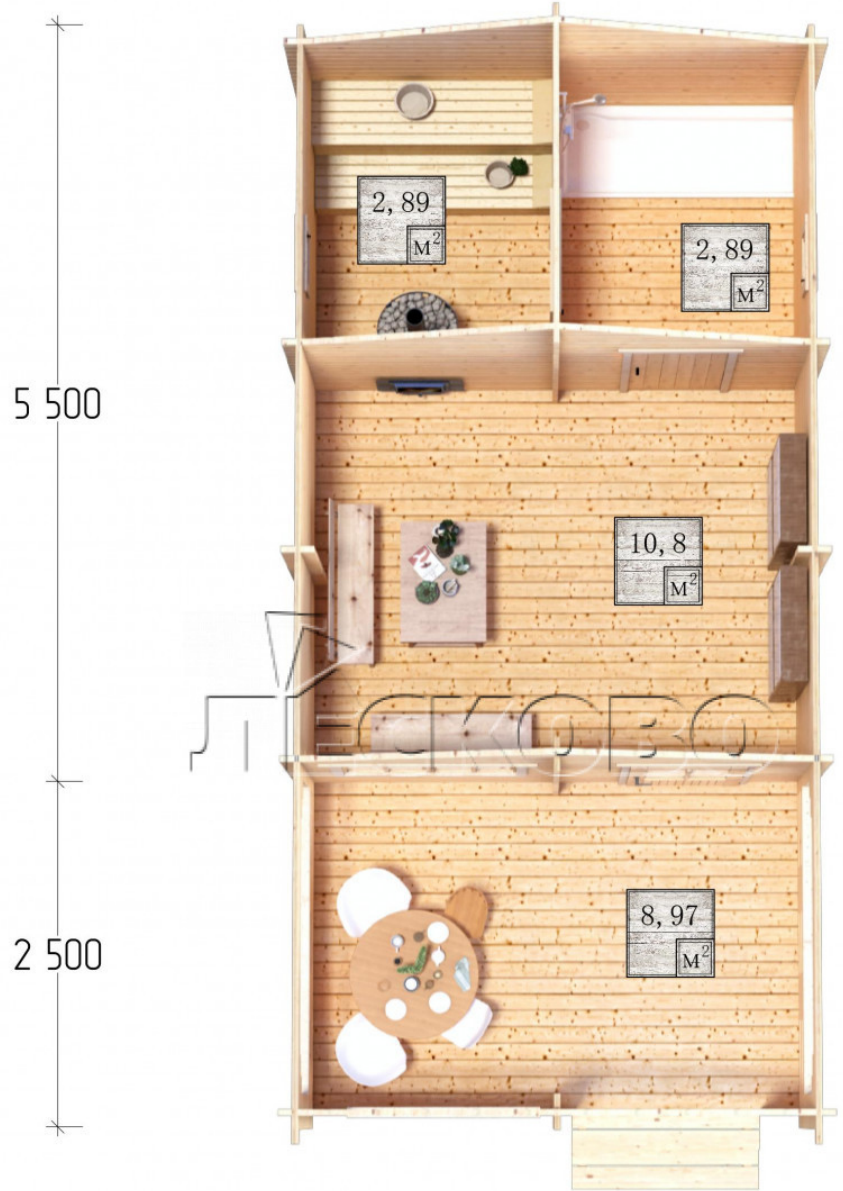

Outdoor sauna "BV" series 4×5.5

Project Dimensions

4 × 5.5 / 28.5 m²

Full house set

4,829 €

Timber

45 MM

65 MM
+ 1,130 €

Project planning

4 000

Разрез

House Kit

- Wall kit: 44 × 145 mm mini-chamber drying chamber with bowls for the project. The material of the tree is spruce, pine (GOST 8486). Humidity 12-14%. The height of the walls is 2.16 m.;

- Logs, lower harness: board 45 × 145 mm chamber drying 10-12%;
- Floors: floorboard 35 mm., Chamber drying;
- Ceiling: imitation of a bar 20 × 135 mm, Chamber drying;
- Wooden windows, glass 4 mm, Single. Treatment with a colorless antiseptic. Hardware;

0.40×0.38 м.2 шт. 1.34×0.91 м.1 шт.

- Wooden doors;

0.84×1.885 м.
bath.2 шт.

0.84×1.885 м.
glass.1 шт.

7. Platbands: dry planed board 20 × 100 mm;

8. Roof: shingles;

9. Skirting board 35 mm.

+7 (4942) 499-770