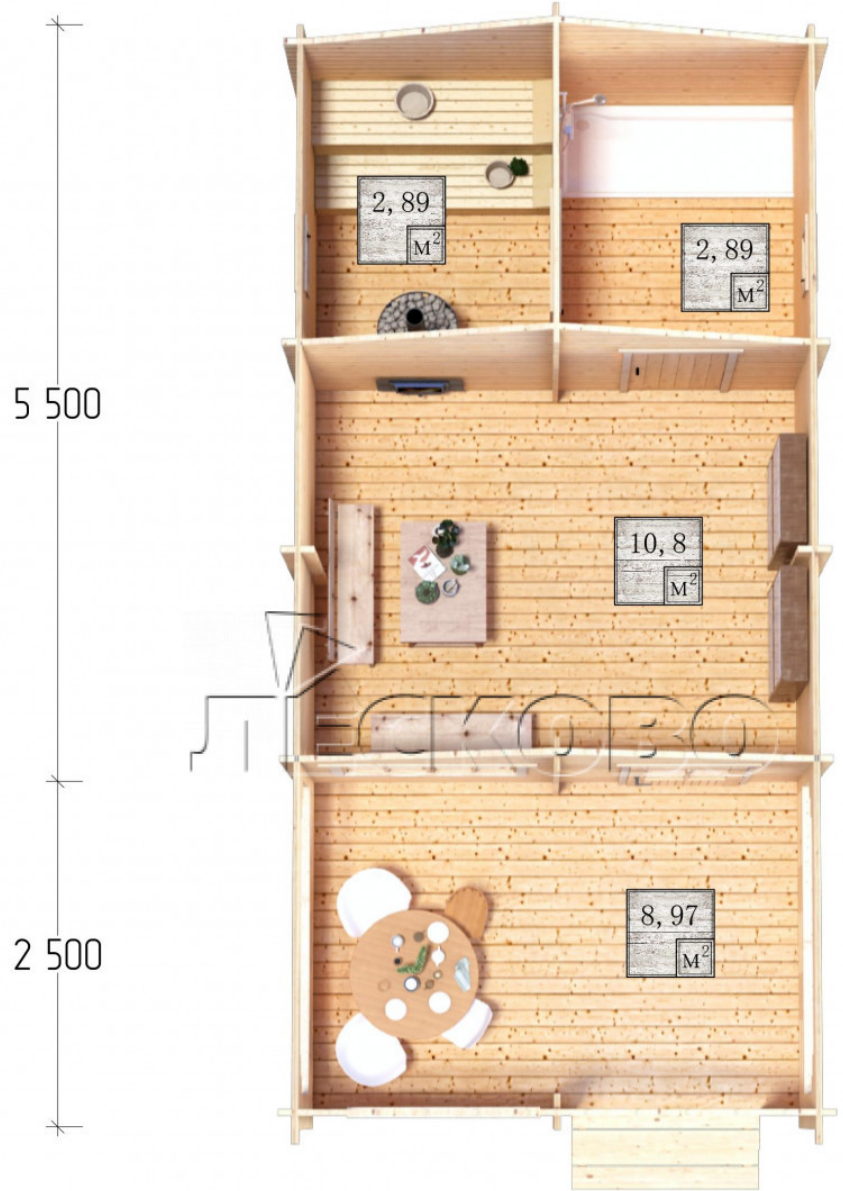

## Outdoor sauna "BV" series 4×5.5

Project Dimensions

4 × 5.5 / 28.5 m<sup>2</sup>

Full house set

**5,905 €**

### Timber

45 MM

65 MM  
+ 1,391 €

# Разрез

## House Kit

- Wall kit: 44 × 145 mm mini-chamber drying chamber with bowls for the project. The material of the tree is spruce, pine (GOST 8486). Humidity 12-14%. The height of the walls is 2.16 m.;

- Logs, lower harness: board 45 × 145 mm chamber drying 10-12%;
- Floors: floorboard 35 mm., Chamber drying;
- Ceiling: imitation of a bar 20 × 135 mm, Chamber drying;
- Wooden windows, glass 4 mm, Single. Treatment with a colorless antiseptic. Hardware;