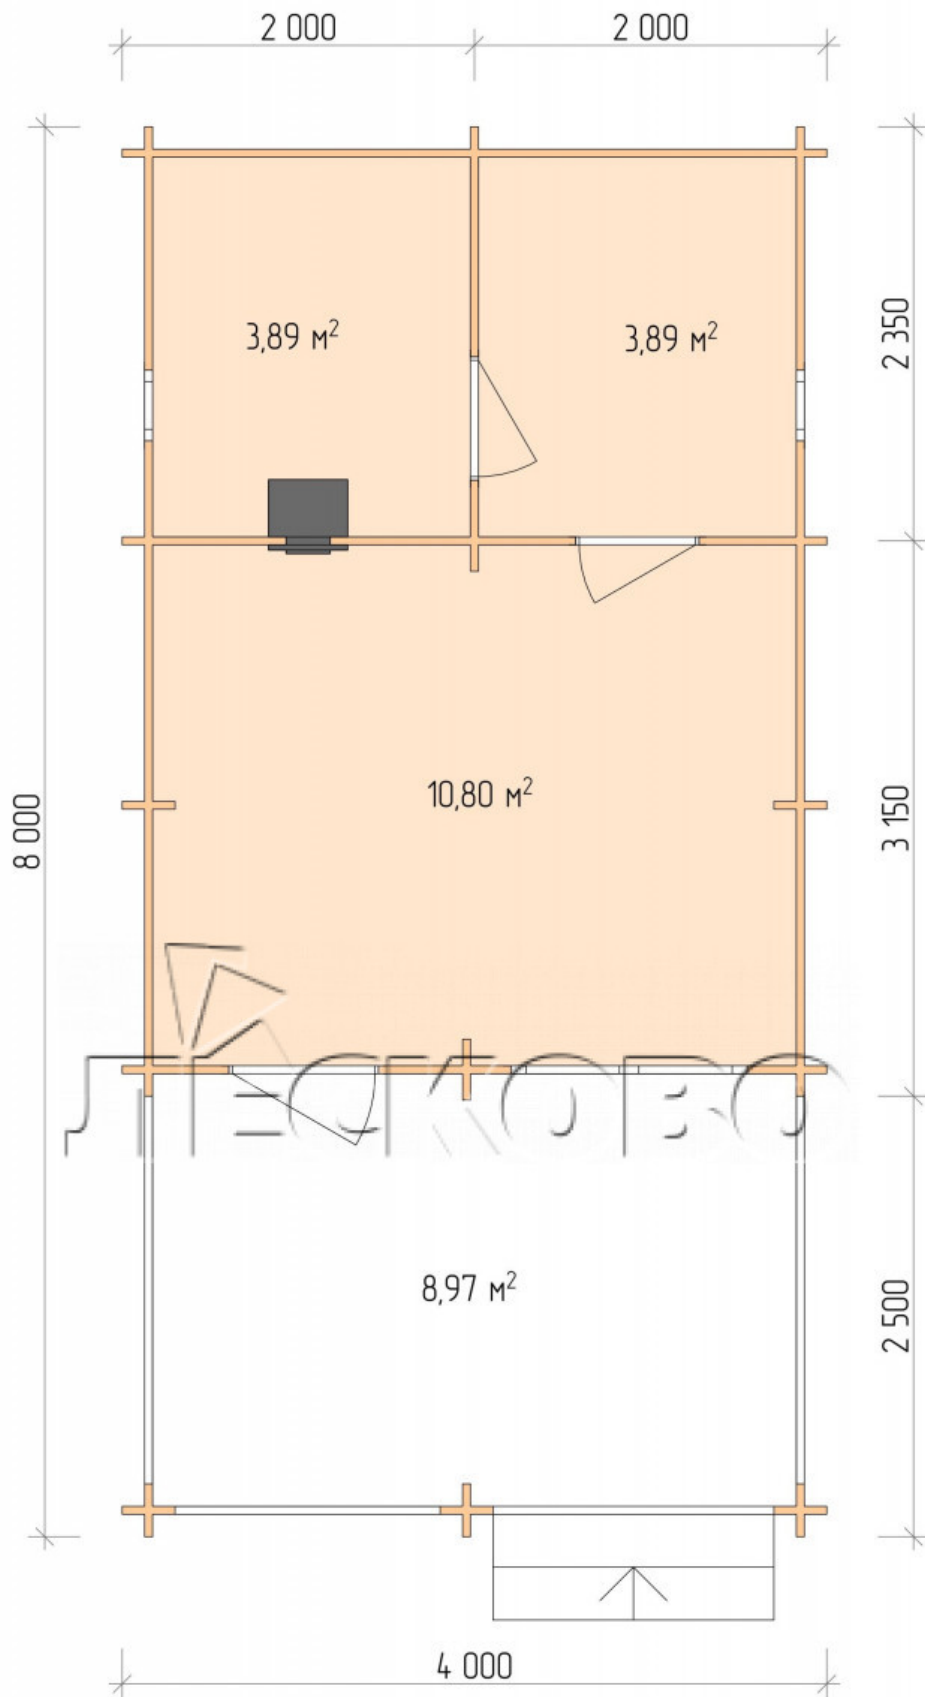

## Outdoor sauna "BV" series 4×5.5

Project Dimensions

4 × 5.5 / 28.5 m<sup>2</sup>

Full house set

**5,905 €**

# Разрез

## House Kit

- Wall kit: 44 × 145 mm mini-chamber drying chamber with bowls for the project. The material of the tree is spruce, pine (GOST 8486). Humidity 12-14%. The height of the walls is 2.16 m.;

- Logs, lower harness: board 45 × 145 mm chamber drying 10-12%;
- Floors: floorboard 35 mm., Chamber drying;
- Ceiling: imitation of a bar 20 × 135 mm, Chamber drying;
- Wooden windows, glass 4 mm, Single. Treatment with a colorless antiseptic. Hardware;

0.40×0.38 м.2 шт. 1.34×0.91 м.1 шт.

- Wooden doors;

0.84×1.885 м.  
bath.2 шт.

0.84×1.885 м.  
glass.1 шт.

7. Platbands: dry planed board 20 × 100 mm;

8. Roof: shingles;

9. Skirting board 35 mm.

+7 (4942) 499-770