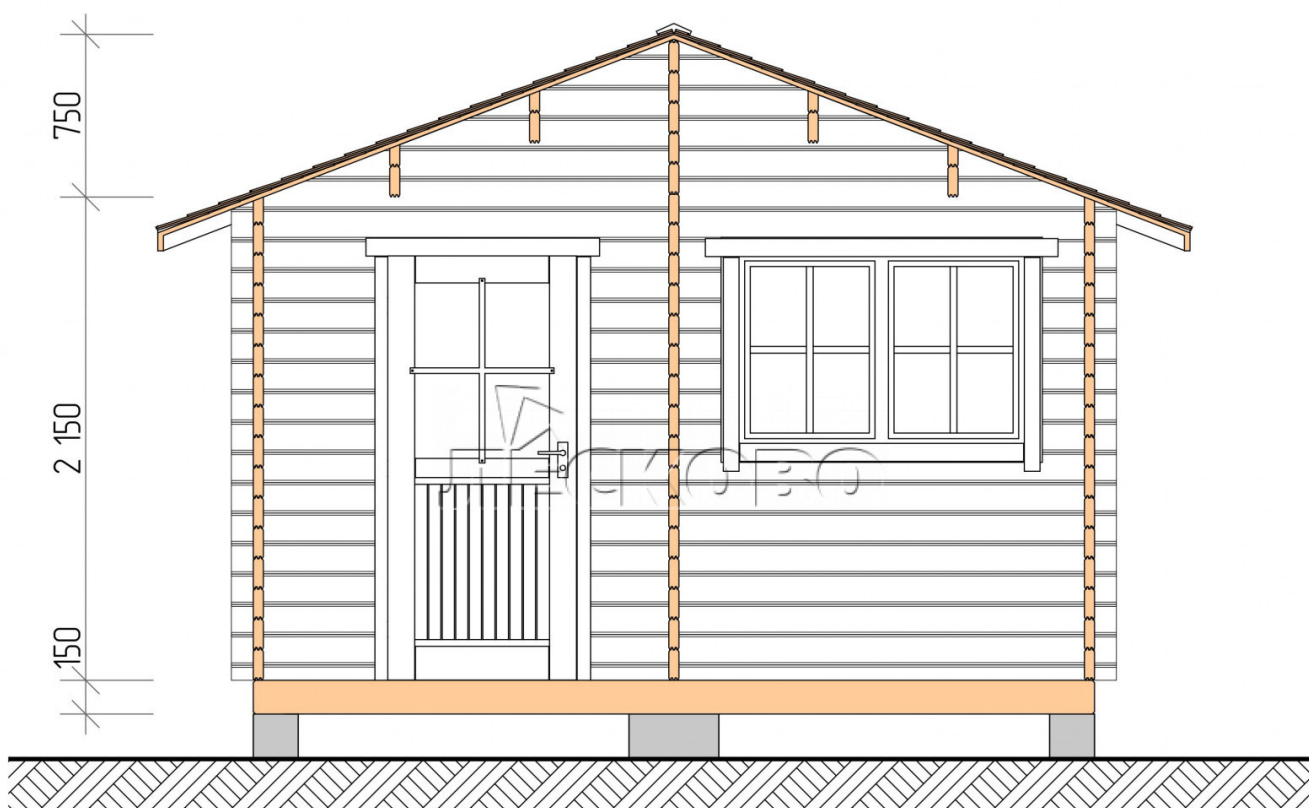

Outdoor sauna "BV" series 4×5.5

Project Dimensions

4 × 5.5 / 28.5 m²

Full house set

4,829 €

Timber

45 MM

65 MM
+ 1,130 €

Project planning

4 000

Разрез

House Kit

- Wall kit: 44 × 145 mm mini-chamber drying chamber with bowls for the project. The material of the tree is spruce, pine (GOST 8486). Humidity 12-14%. The height of the walls is 2.16 m.;