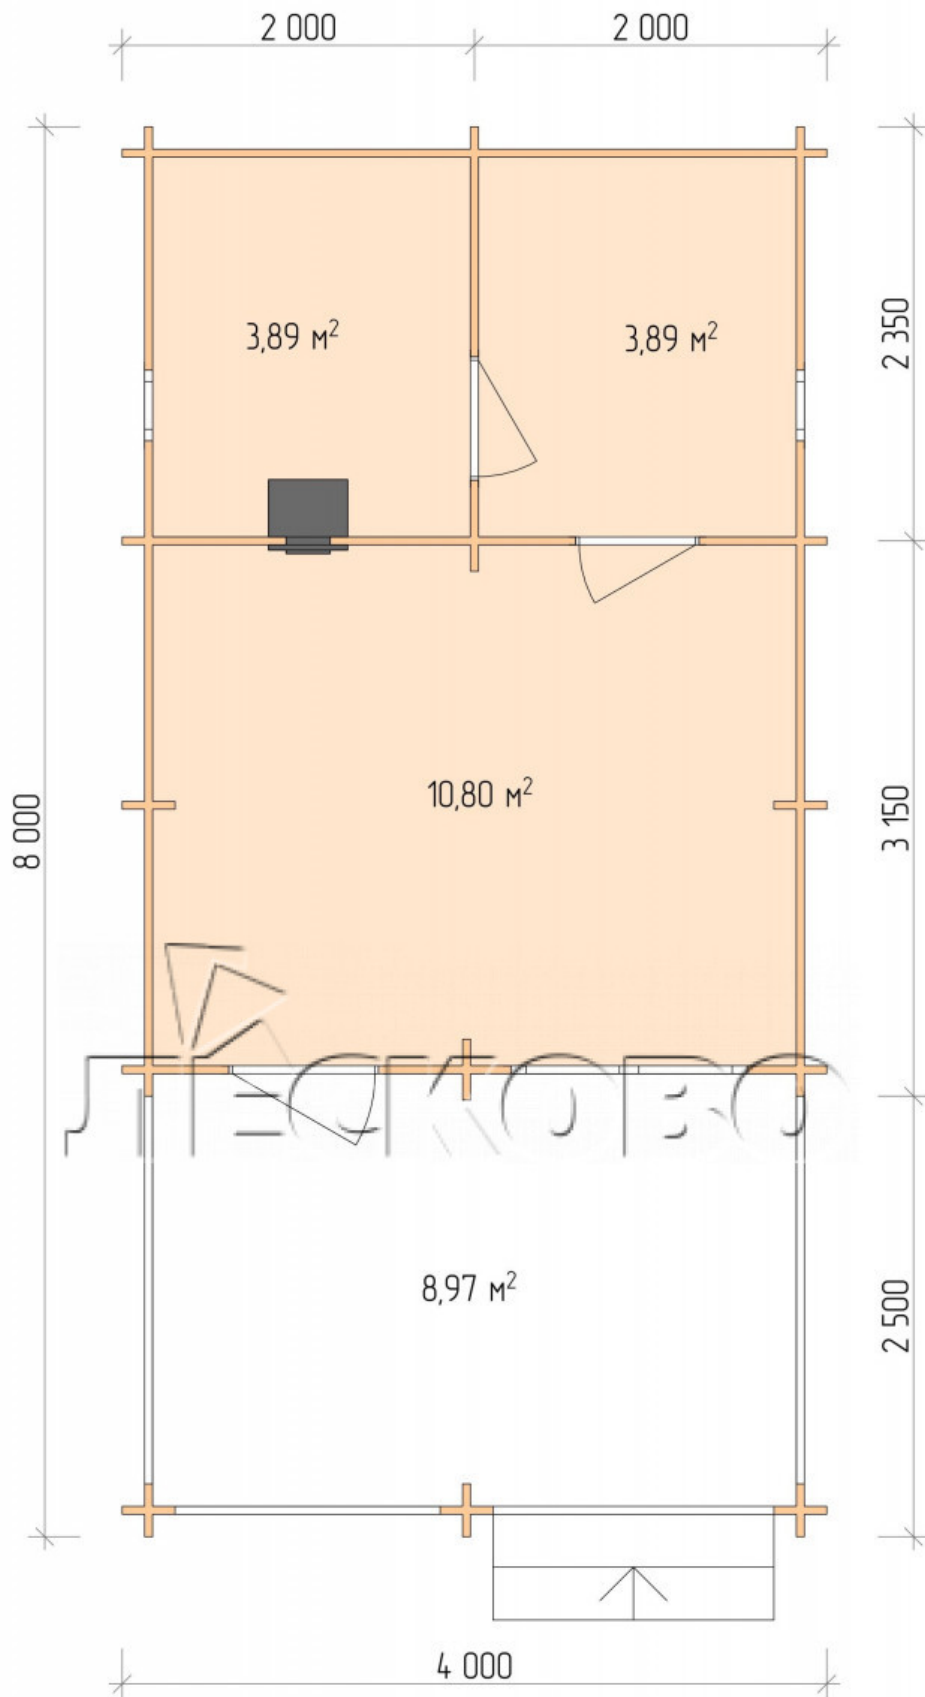

Outdoor sauna "BV" series 4×5.5

Project Dimensions

4 × 5.5 / 28.5 m²

Full house set

4,829 €

Timber

45 MM

65 MM
+ 1,130 €

Project planning

4 000

Разрез

House Kit

- Wall kit: 44 × 145 mm mini-chamber drying chamber with bowls for the project. The material of the tree is spruce, pine (GOST 8486). Humidity 12-14%. The height of the walls is 2.16 m.;

- Logs, lower harness: board 45 × 145 mm chamber drying 10-12%;
- Floors: floorboard 35 mm., Chamber drying;
- Ceiling: imitation of a bar 20 × 135 mm, Chamber drying;
- Wooden windows, glass 4 mm, Single. Treatment with a colorless antiseptic. Hardware;

0.40×0.38 м.2 шт. 1.34×0.91 м.1 шт.

- Wooden doors;

0.84×1.885 м.
bath.2 шт.

0.84×1.885 м.
glass.1 шт.

7. Platbands: dry planed board 20 × 100 mm;

8. Roof: shingles;

9. Skirting board 35 mm.

+7 (4942) 499-770