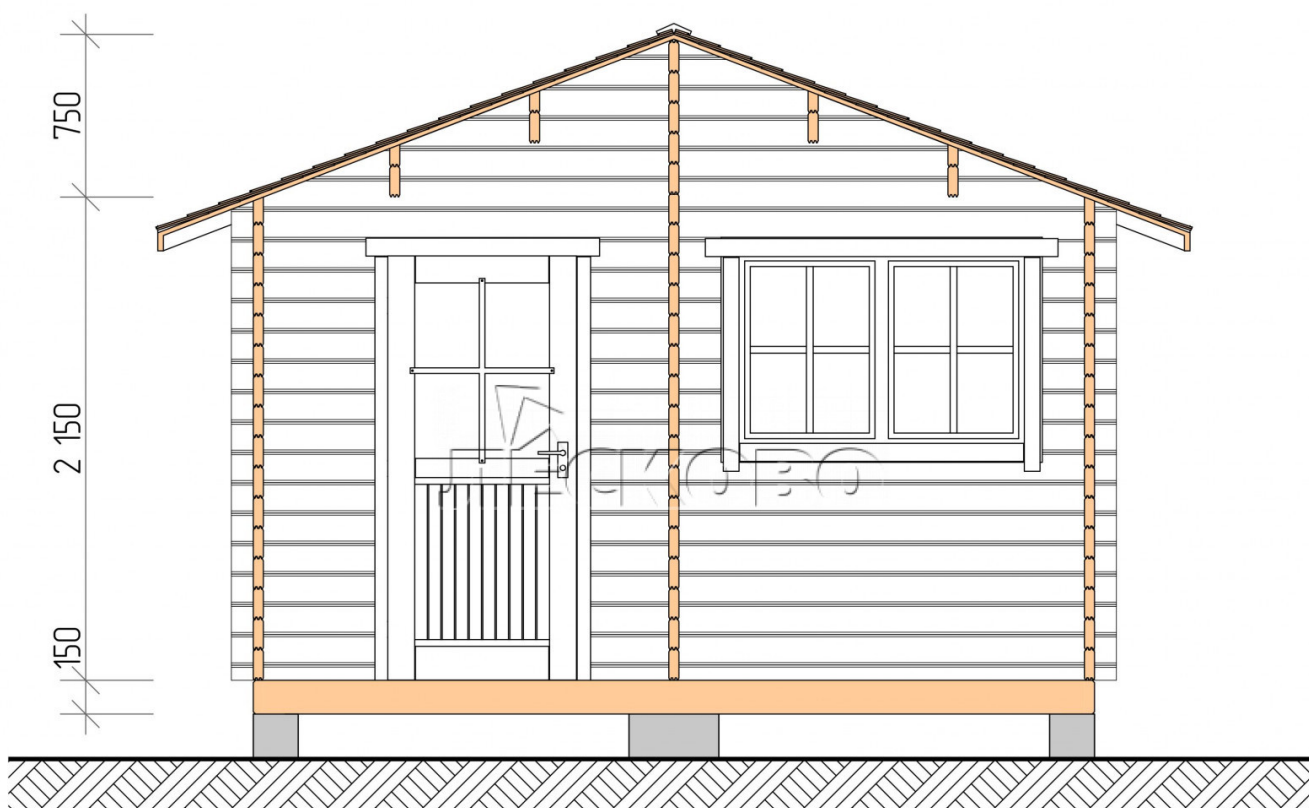

Outdoor sauna "BV" series 4×4

Project Dimensions

4 × 4 / 23 m²

Full house set

4,110 €

Timber

45 MM

65 MM
+ 969 €

Project planning

4 000

Разрез

House Kit

- Wall kit: 44 × 145 mm mini-chamber drying chamber with bowls for the project. The material of the tree is spruce, pine (GOST 8486). Humidity 12-14%. The height of the walls is 2.16 m.;