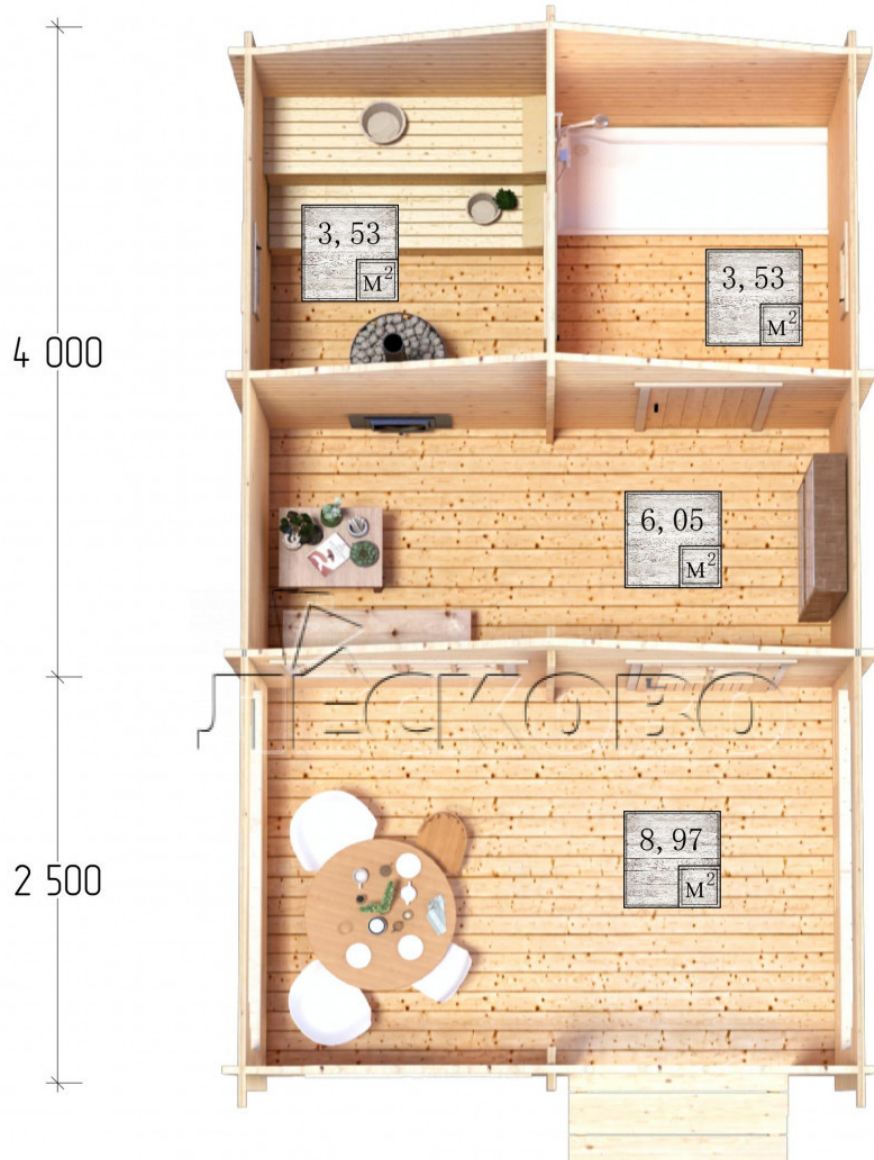

Outdoor sauna "BV" series 4×4

Project Dimensions

4 × 4 / 23 m²

Full house set

4,110 €

Timber

45 MM

65 MM
+ 969 €

Project planning

4 000

Разрез

House Kit

- Wall kit: 44 × 145 mm mini-chamber drying chamber with bowls for the project. The material of the tree is spruce, pine (GOST 8486). Humidity 12-14%. The height of the walls is 2.16 m.;

- Logs, lower harness: board 45 × 145 mm chamber drying 10-12%;
- Floors: floorboard 35 mm., Chamber drying;
- Ceiling: imitation of a bar 20 × 135 mm, Chamber drying;
- Wooden windows, glass 4 mm, Single. Treatment with a colorless antiseptic. Hardware;

0.40×0.38 м.2 шт. 1.34×0.91 м.1 шт.

- Wooden doors;

0.84×1.885 м.
bath.2 шт.

0.84×1.885 м.
glass.1 шт.

7. Platbands: dry planed board 20 × 100 mm;

8. Roof: shingles;

9. Skirting board 35 mm.

+7 (4942) 499-770