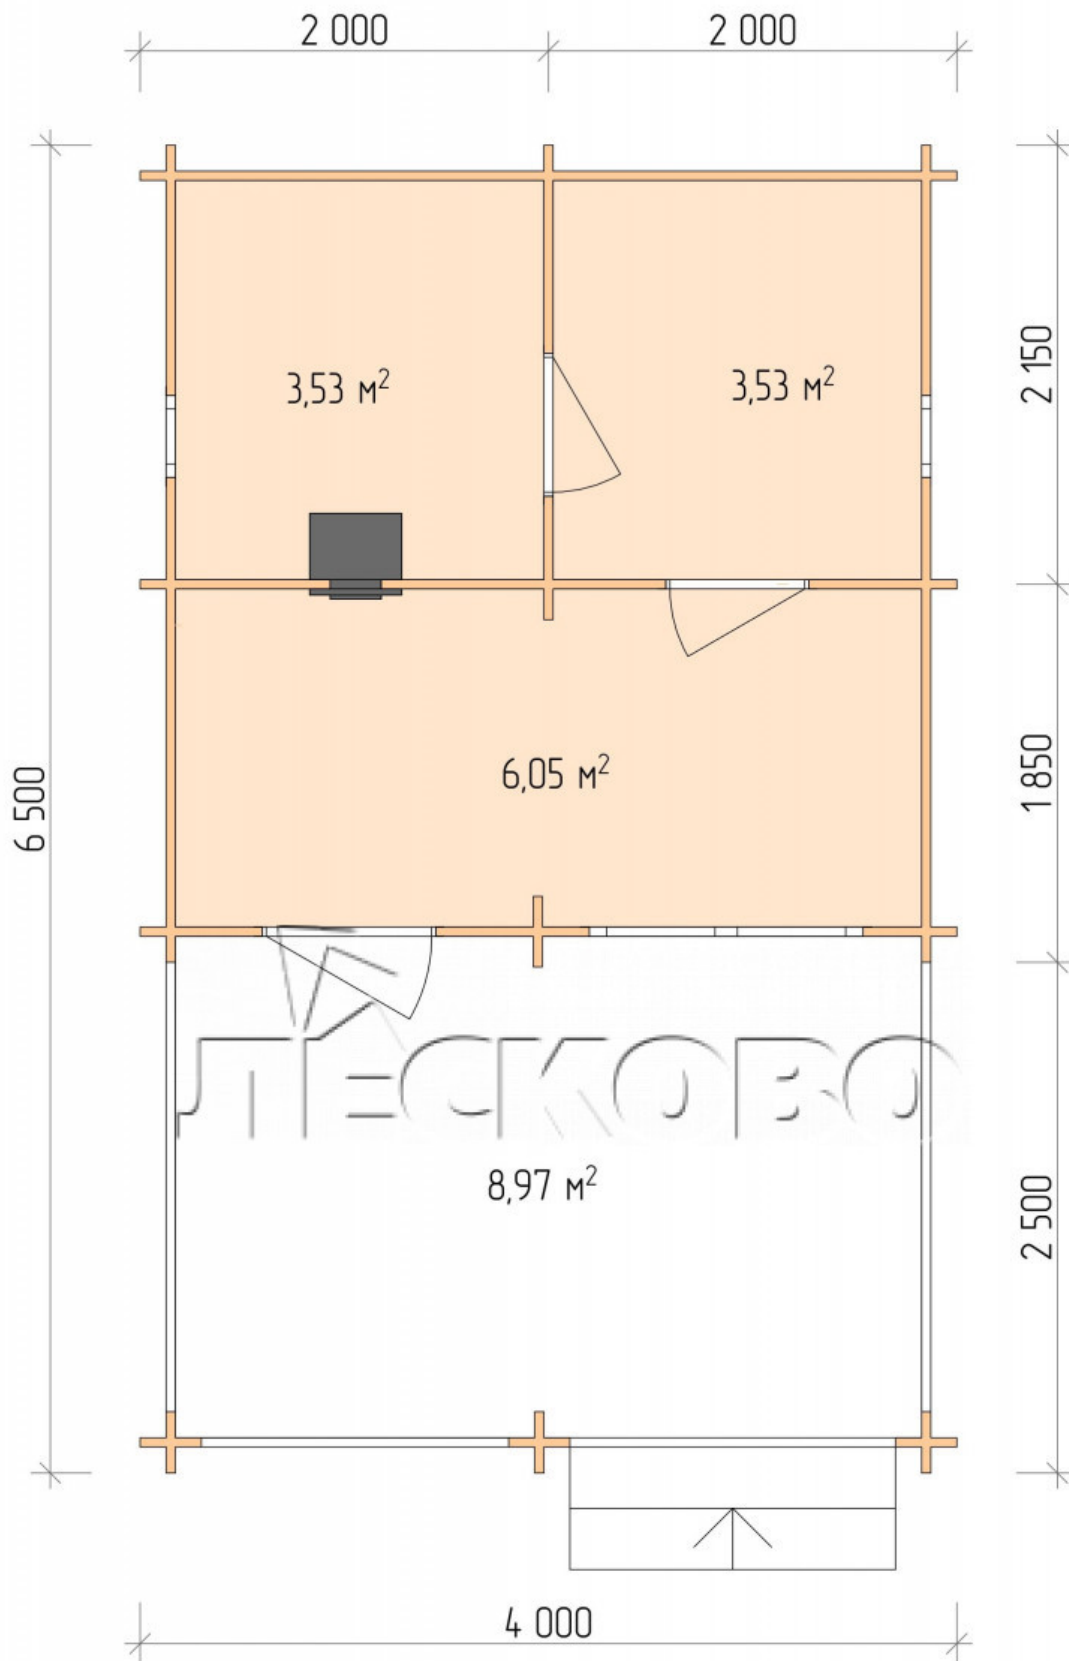

Outdoor sauna "BV" series 4×4

Project Dimensions

4 × 4 / 23 m²

Full house set

4,110 €

Timber

45 MM

65 MM
+ 969 €

Project planning

4 000

Разрез

House Kit

- Wall kit: 44 × 145 mm mini-chamber drying chamber with bowls for the project. The material of the tree is spruce, pine (GOST 8486). Humidity 12-14%. The height of the walls is 2.16 m.;

- Logs, lower harness: board 45 × 145 mm chamber drying 10-12%;
- Floors: floorboard 35 mm., Chamber drying;
- Ceiling: imitation of a bar 20 × 135 mm, Chamber drying;
- Wooden windows, glass 4 mm, Single. Treatment with a colorless antiseptic. Hardware;

0.40×0.38 м.2 шт. 1.34×0.91 м.1 шт.

- Wooden doors;

0.84×1.885 м.
bath.2 шт.

0.84×1.885 м.
glass.1 шт.

7. Platbands: dry planed board 20 × 100 mm;

8. Roof: shingles;

9. Skirting board 35 mm.

+7 (4942) 499-770