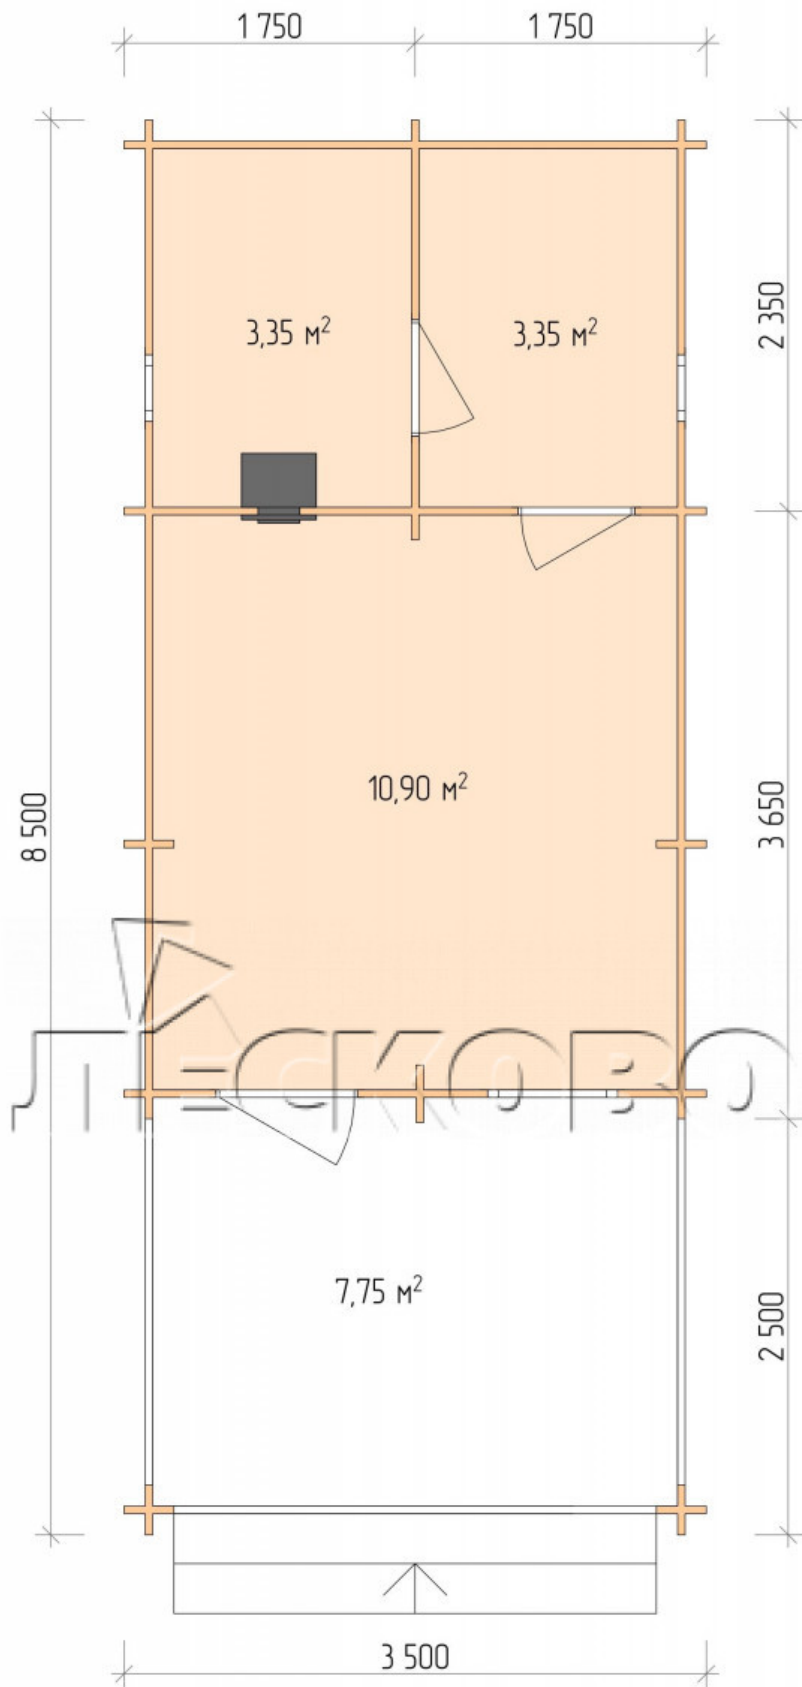

Outdoor sauna "BV" series 3.5×6

Project Dimensions

3.5 × 6 / 26.3 m²

Full house set

4,511 €

Timber

45 MM

65 MM
+ 1,021 €

Project planning

3 500

6 000

2 500

Разрез

House Kit

- Wall kit: 44 × 145 mm mini-chamber drying chamber with bowls for the project. The material of the tree is spruce, pine (GOST 8486). Humidity 12-14%. The height of the walls is 2.16 m.;

- Logs, lower harness: board 45 × 145 mm chamber drying 10-12%;
- Floors: floorboard 35 mm., Chamber drying;
- Ceiling: imitation of a bar 20 × 135 mm, Chamber drying;
- Wooden windows, glass 4 mm, Single. Treatment with a colorless antiseptic. Hardware;

0.40×0.38 м.2 шт.

0.87×0.78 м.1 шт.

- Wooden doors;

0.84×1.885 м.
bath.2 шт.

0.84×1.885 м.
glass.1 шт.

7. Platbands: dry planed board 20 × 100 mm;

8. Roof: shingles;

9. Skirting board 35 mm.