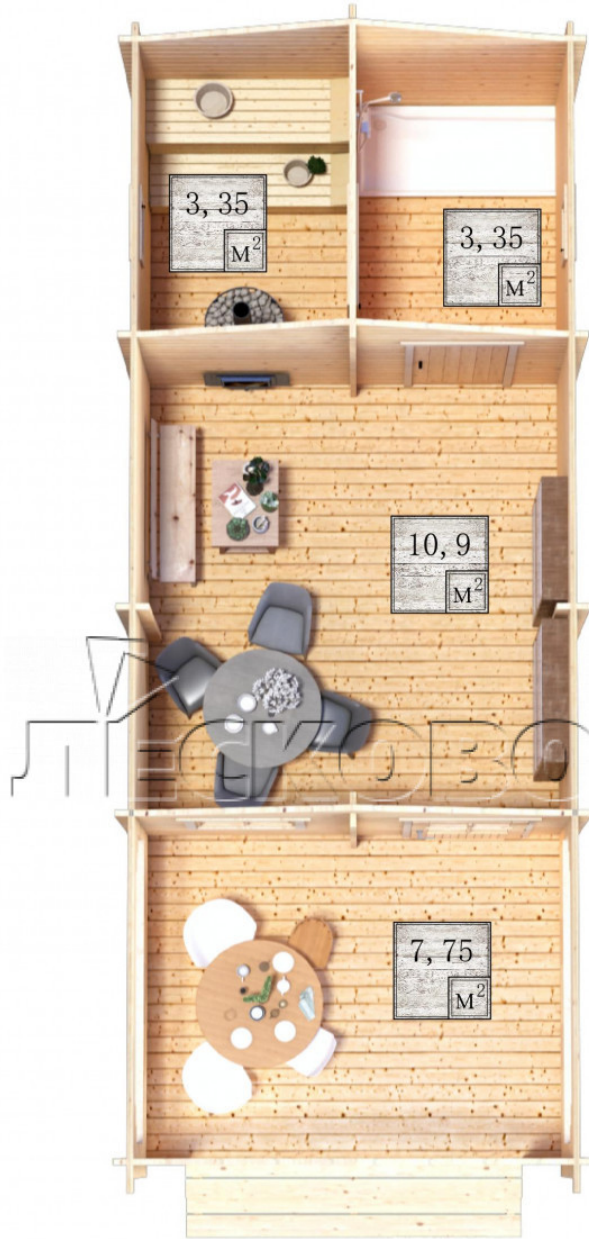

Outdoor sauna "BV" series 3.5×6

Project Dimensions

3.5 × 6 / 26.3 m²

Full house set

4,511 €

Timber

45 MM

65 MM
+ 1,021 €

Project planning

3 500

6 000

2 500

Разрез

House Kit

- Wall kit: 44 × 145 mm mini-chamber drying chamber with bowls for the project. The material of the tree is spruce, pine (GOST 8486). Humidity 12-14%. The height of the walls is 2.16 m.;

- Logs, lower harness: board 45 × 145 mm chamber drying 10-12%;
- Floors: floorboard 35 mm., Chamber drying;
- Ceiling: imitation of a bar 20 × 135 mm, Chamber drying;
- Wooden windows, glass 4 mm, Single. Treatment with a colorless antiseptic. Hardware;

0.40×0.38 м.2 шт.

0.87×0.78 м.1 шт.

- Wooden doors;

0.84×1.885 м.
bath.2 шт.

0.84×1.885 м.
glass.1 шт.

7. Platbands: dry planed board 20 × 100 mm;

8. Roof: shingles;

9. Skirting board 35 mm.