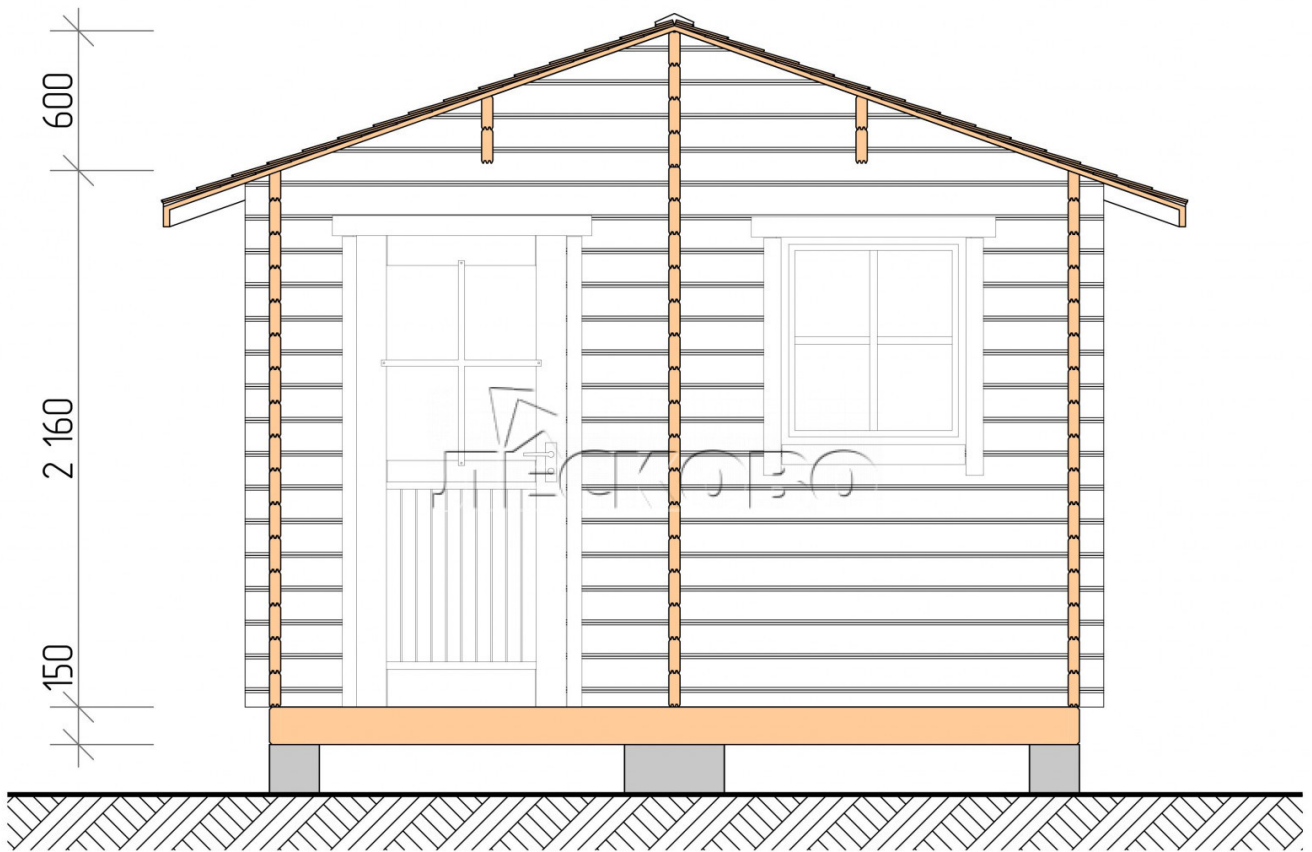

Outdoor sauna "BV" series 3.5×6

Project Dimensions

3.5 × 6 / 26.3 m²

Full house set

4,336 €

Timber

45 MM

65 MM
+ 981 €

Project planning

3 500

6 000

2 500

Разрез

House Kit

- Wall kit: 44 × 145 mm mini-chamber drying chamber with bowls for the project. The material of the tree is spruce, pine (GOST 8486). Humidity 12-14%. The height of the walls is 2.16 m.;