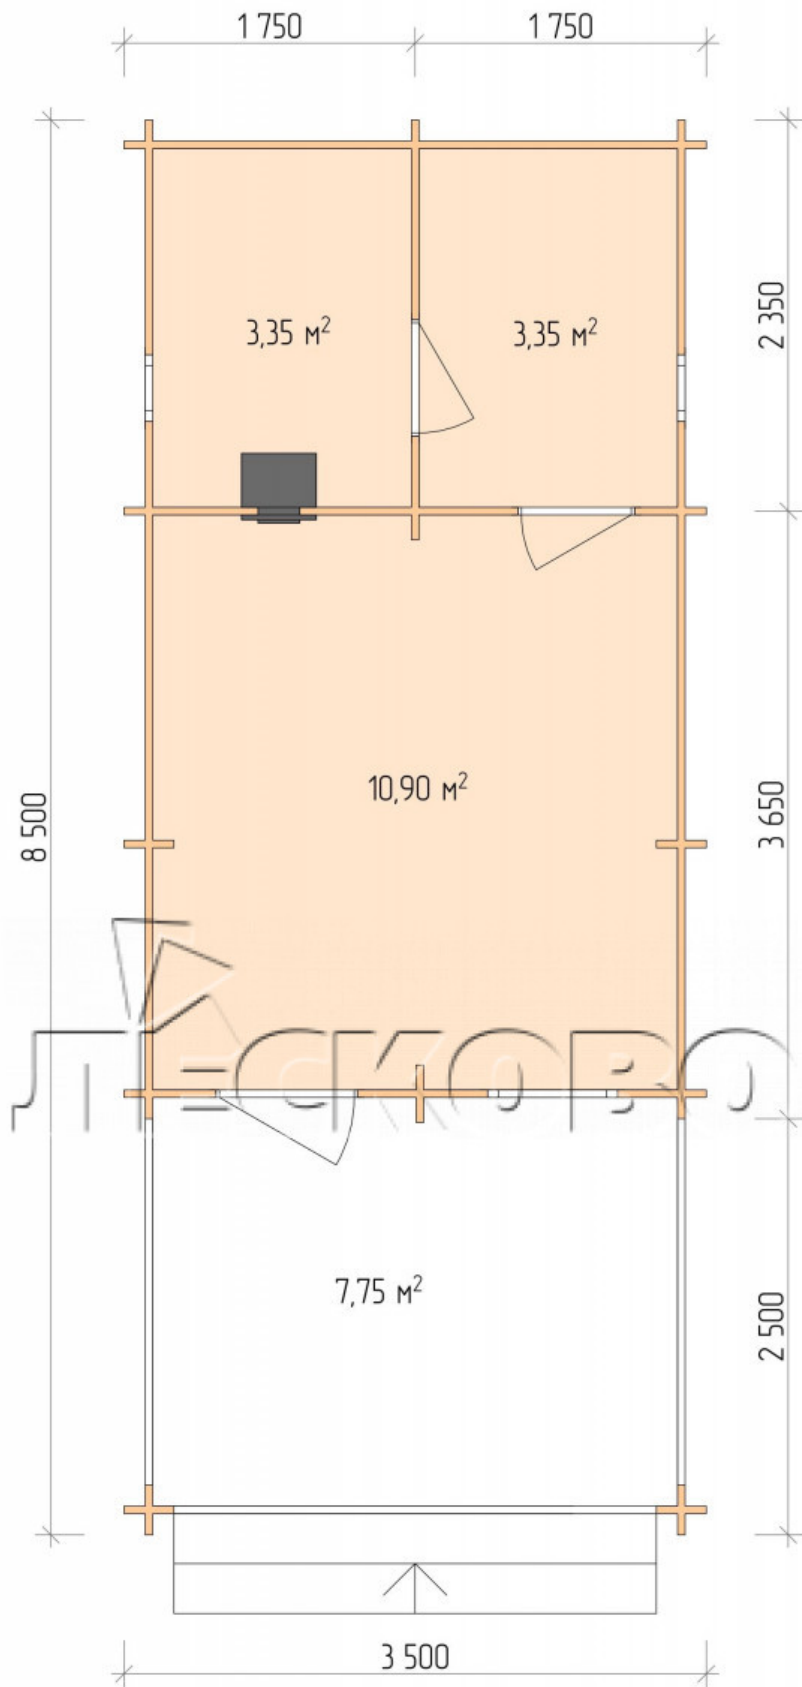

Outdoor sauna "BV" series 3.5×6

Project Dimensions

3.5 × 6 / 26.3 m²

Full house set

4,336 €

Timber

45 MM

65 MM
+ 981 €

Project planning

3 500

6 000

2 500

Разрез

House Kit

- Wall kit: 44 × 145 mm mini-chamber drying chamber with bowls for the project. The material of the tree is spruce, pine (GOST 8486). Humidity 12-14%. The height of the walls is 2.16 m.;

- Logs, lower harness: board 45 × 145 mm chamber drying 10-12%;
- Floors: floorboard 35 mm., Chamber drying;
- Ceiling: imitation of a bar 20 × 135 mm, Chamber drying;
- Wooden windows, glass 4 mm, Single. Treatment with a colorless antiseptic. Hardware;

0.40×0.38 м.2 шт.

0.87×0.78 м.1 шт.

- Wooden doors;

0.84×1.885 м.
bath.2 шт.

0.84×1.885 м.
glass.1 шт.

7. Platbands: dry planed board 20 × 100 mm;

8. Roof: shingles;

9. Skirting board 35 mm.