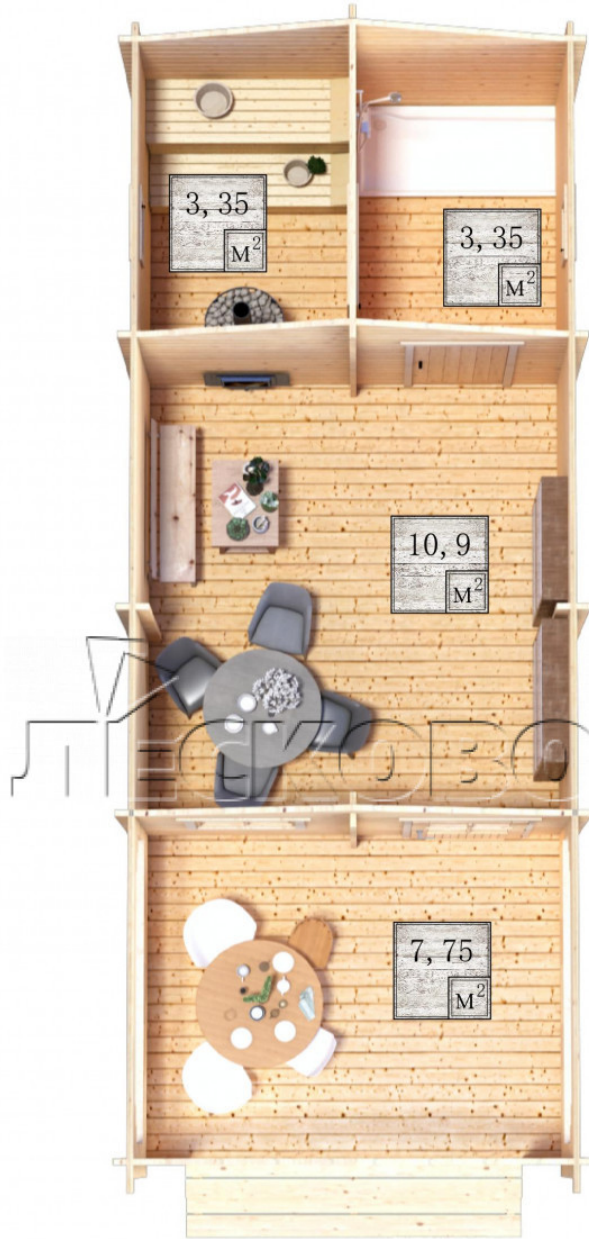

Outdoor sauna "BV" series 3.5×6

Project Dimensions

3.5 × 6 / 26.3 m²

Full house set

4,336 €

Timber

45 MM

65 MM
+ 981 €

Project planning

3 500

6 000

2 500

Разрез

House Kit

- Wall kit: 44 × 145 mm mini-chamber drying chamber with bowls for the project. The material of the tree is spruce, pine (GOST 8486). Humidity 12-14%. The height of the walls is 2.16 m.;

- Logs, lower harness: board 45 × 145 mm chamber drying 10-12%;
- Floors: floorboard 35 mm., Chamber drying;
- Ceiling: imitation of a bar 20 × 135 mm, Chamber drying;
- Wooden windows, glass 4 mm, Single. Treatment with a colorless antiseptic. Hardware;

0.40×0.38 м.2 шт.

0.87×0.78 м.1 шт.

- Wooden doors;

0.84×1.885 м.
bath.2 шт.

0.84×1.885 м.
glass.1 шт.

7. Platbands: dry planed board 20 × 100 mm;

8. Roof: shingles;

9. Skirting board 35 mm.