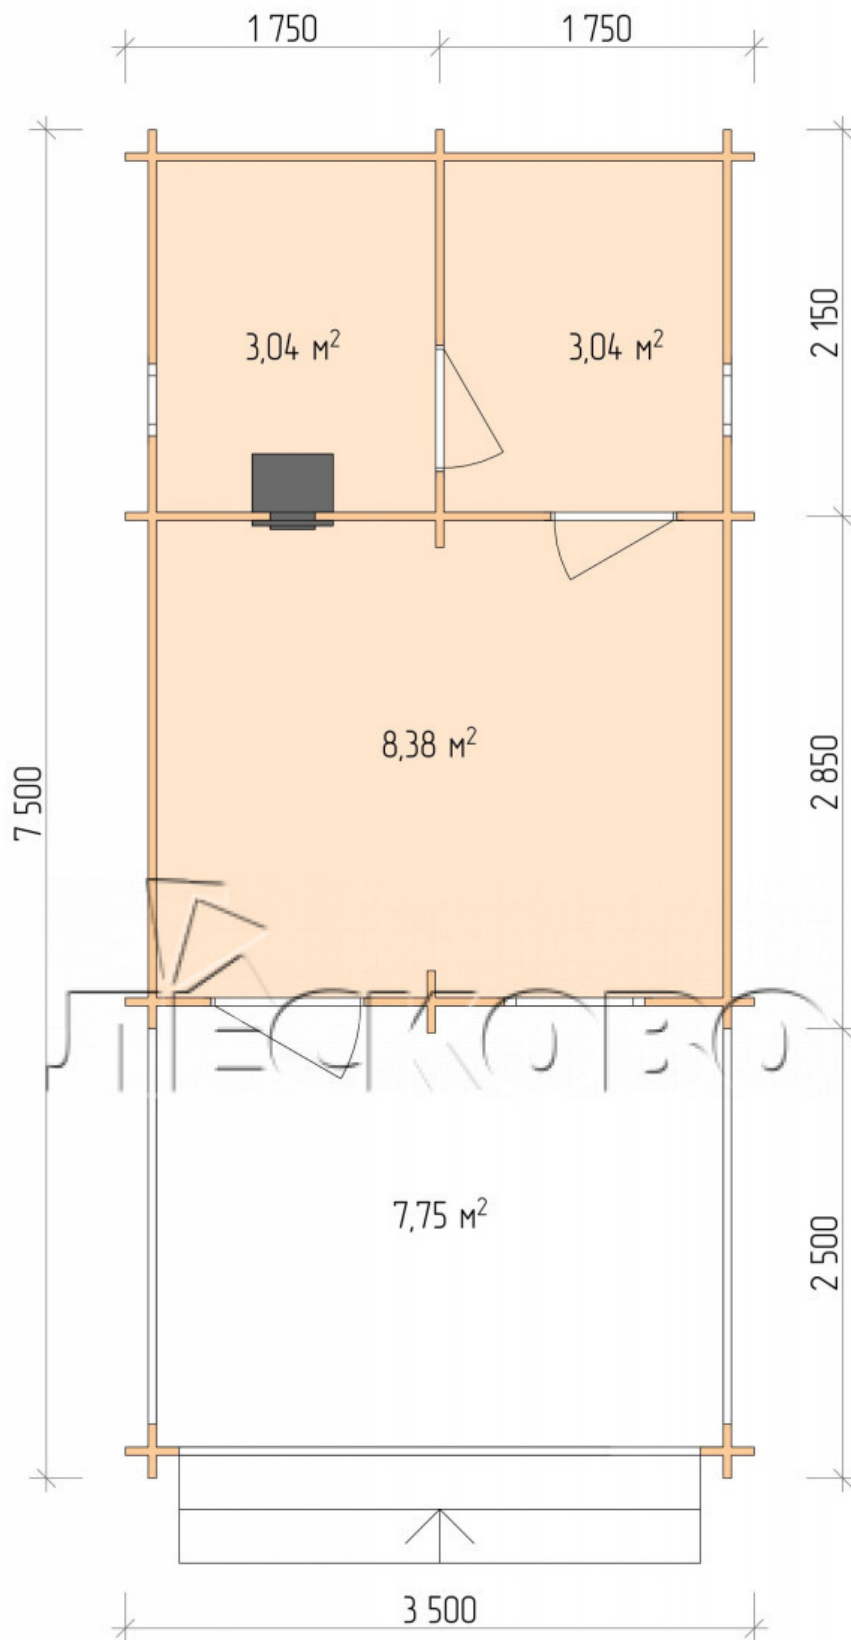

Outdoor sauna "BV" series 3.5x5

Project Dimensions

3.5 × 5 / 23.1 m²

Full house set

3,920 €

Timber

45 MM

65 MM
+ 880 €

Project planning

3 500

5 000

2 500

Разрез

House Kit

- Wall kit: 44 × 145 mm mini-chamber drying chamber with bowls for the project. The material of the tree is spruce, pine (GOST 8486). Humidity 12-14%. The height of the walls is 2.16 m.;

- Logs, lower harness: board 45 × 145 mm chamber drying 10-12%;
- Floors: floorboard 35 mm., Chamber drying;
- Ceiling: imitation of a bar 20 × 135 mm, Chamber drying;
- Wooden windows, glass 4 mm, Single. Treatment with a colorless antiseptic. Hardware;

0.40×0.38 м.2 шт.

0.87×0.78 м.1 шт.

- Wooden doors;

0.84×1.885 м.
bath.2 шт.

0.84×1.885 м.
glass.1 шт.

7. Platbands: dry planed board 20 × 100 mm;

8. Roof: shingles;

9. Skirting board 35 mm.