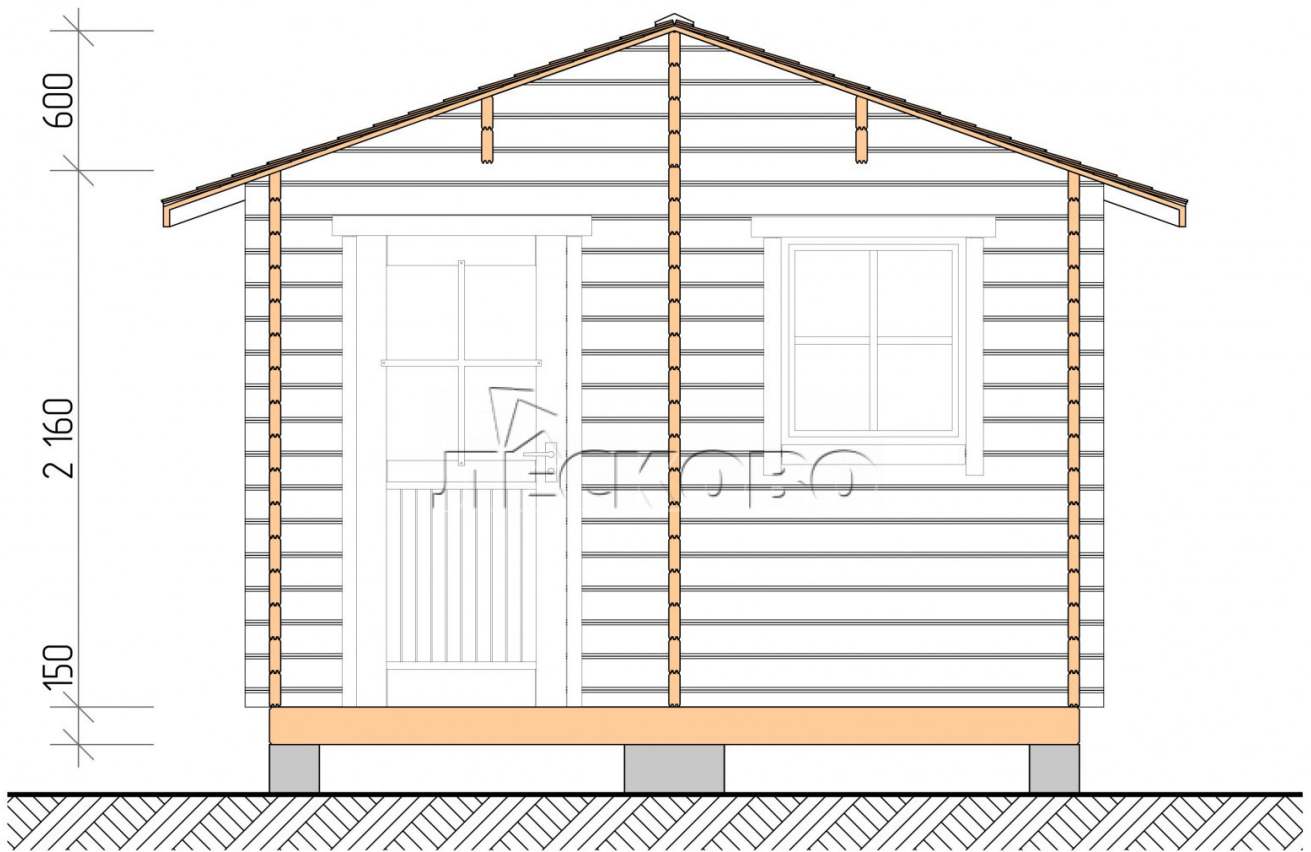

Outdoor sauna "BV" series 3.5x5

Project Dimensions

3.5 × 5 / 23.1 m²

Full house set

3,920 €

Timber

45 MM

65 MM
+ 880 €

Project planning

3 500

5 000

2 500

Разрез

House Kit

- Wall kit: 44 × 145 mm mini-chamber drying chamber with bowls for the project. The material of the tree is spruce, pine (GOST 8486). Humidity 12-14%. The height of the walls is 2.16 m.;