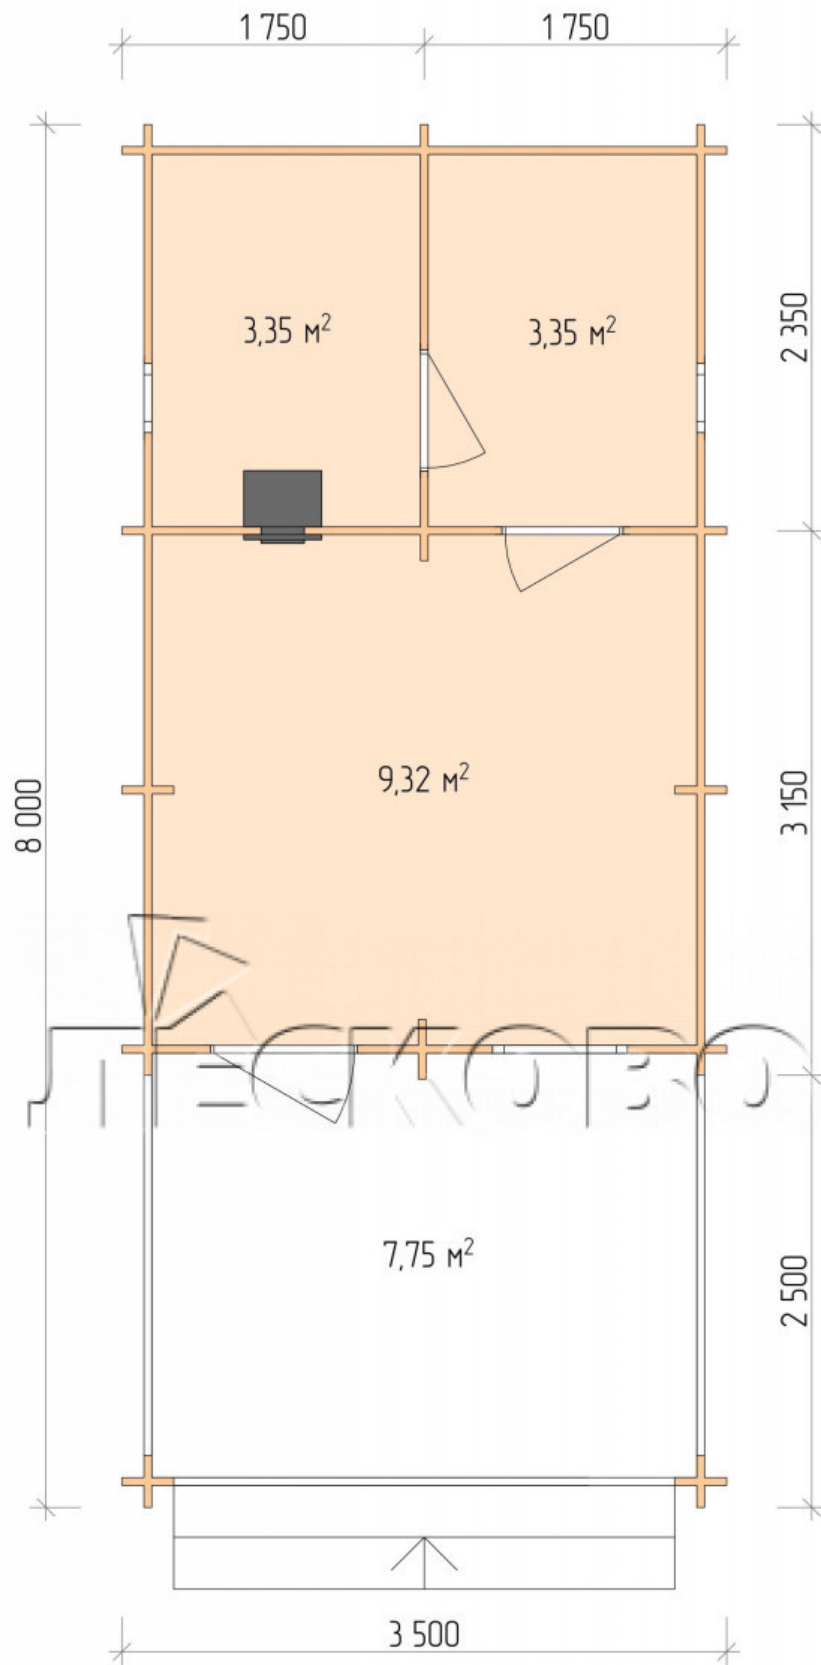

Outdoor sauna "BV" series 3.5×5.5

Project Dimensions

3.5 × 5.5 / 23.1 m²

Full house set

3,920 €

Timber

45 MM

65 MM
+ 880 €

Project planning

3 500

Разрез

House Kit

- Wall kit: 44 × 145 mm mini-chamber drying chamber with bowls for the project. The material of the tree is spruce, pine (GOST 8486). Humidity 12-14%. The height of the walls is 2.16 m.;

- Logs, lower harness: board 45 × 145 mm chamber drying 10-12%;
- Floors: floorboard 35 mm., Chamber drying;
- Ceiling: imitation of a bar 20 × 135 mm, Chamber drying;
- Wooden windows, glass 4 mm, Single. Treatment with a colorless antiseptic. Hardware;

0.40×0.38 м.2 шт.

0.87×0.78 м.1 шт.

- Wooden doors;

0.84×1.885 м.
bath.2 шт.

0.84×1.885 м.
glass.1 шт.

7. Platbands: dry planed board 20 × 100 mm;

8. Roof: shingles;

9. Skirting board 35 mm.