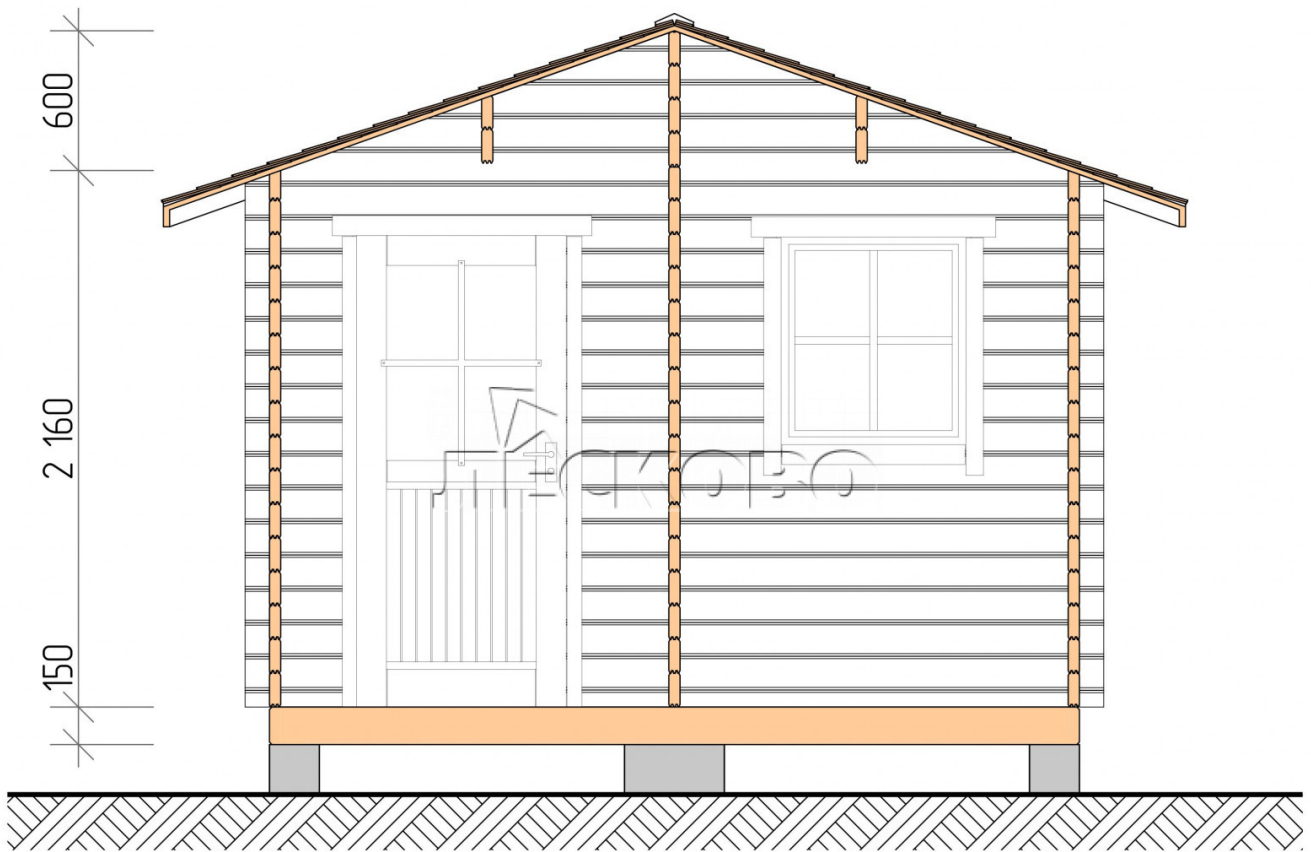

Outdoor sauna "BV" series 3.5×5.5

Project Dimensions

3.5 × 5.5 / 23.1 m²

Full house set

4,017 €

Timber

45 MM

65 MM
+ 902 €

Project planning

3 500

5 500

2 500

Разрез

House Kit

- Wall kit: 44 × 145 mm mini-chamber drying chamber with bowls for the project. The material of the tree is spruce, pine (GOST 8486). Humidity 12-14%. The height of the walls is 2.16 m.;