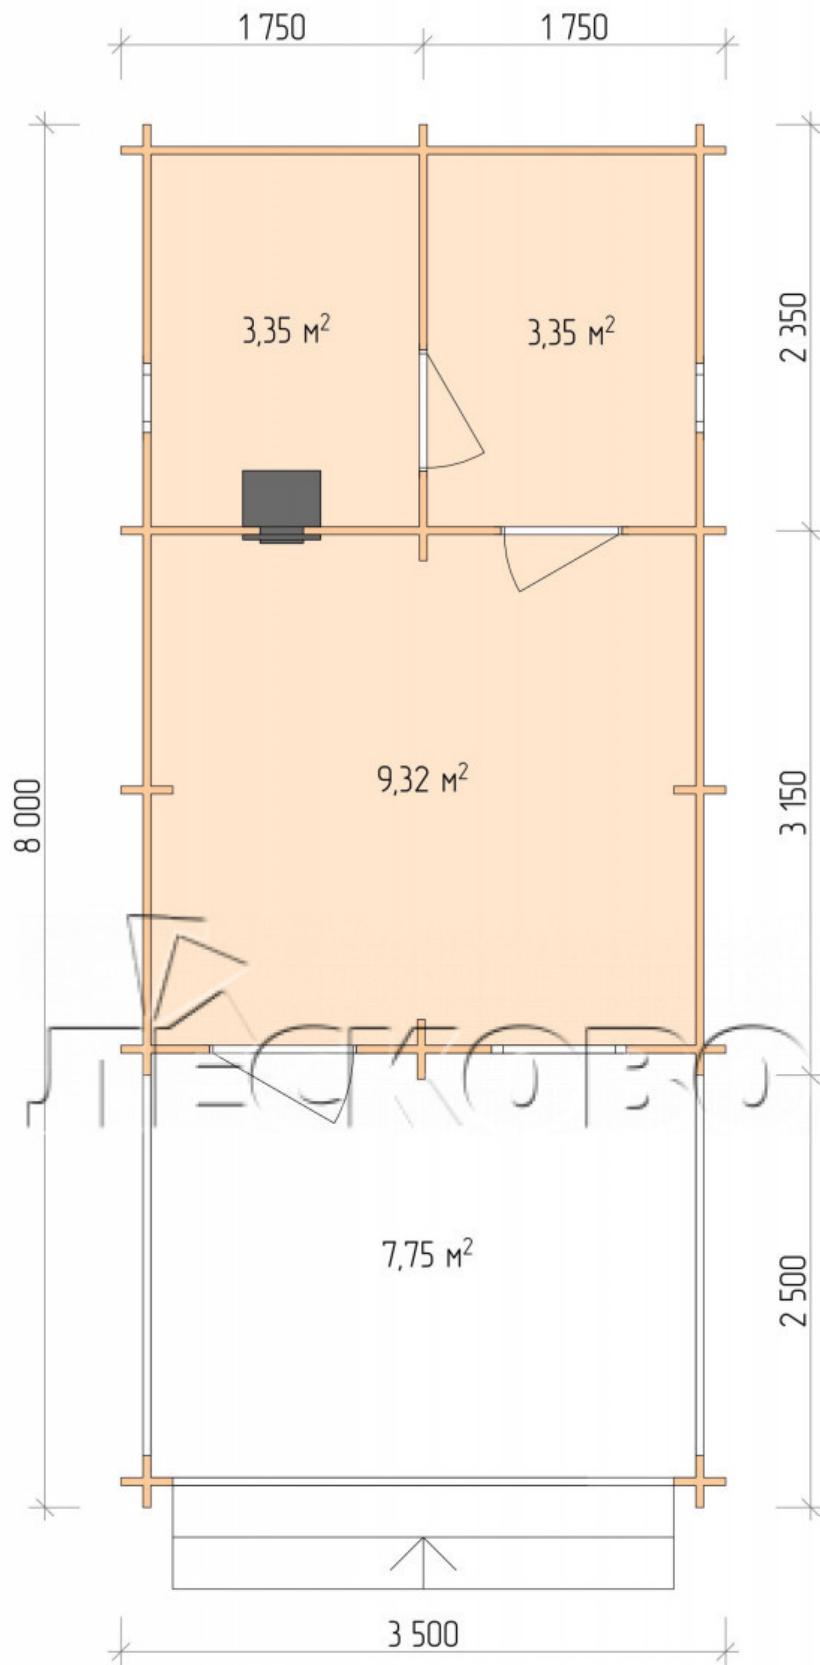

Outdoor sauna "BV" series 3.5×5.5

Project Dimensions

3.5 × 5.5 / 23.1 m²

Full house set

4,017 €

Timber

45 MM

65 MM
+ 902 €

Project planning

3 500

5 500

2 500

Разрез

House Kit

- Wall kit: 44 × 145 mm mini-chamber drying chamber with bowls for the project. The material of the tree is spruce, pine (GOST 8486). Humidity 12-14%. The height of the walls is 2.16 m.;

- Logs, lower harness: board 45 × 145 mm chamber drying 10-12%;
- Floors: floorboard 35 mm., Chamber drying;
- Ceiling: imitation of a bar 20 × 135 mm, Chamber drying;
- Wooden windows, glass 4 mm, Single. Treatment with a colorless antiseptic. Hardware;

0.40×0.38 м.2 шт.

0.87×0.78 м.1 шт.

- Wooden doors;

0.84×1.885 м.
bath.2 шт.

0.84×1.885 м.
glass.1 шт.

7. Platbands: dry planed board 20 × 100 mm;

8. Roof: shingles;

9. Skirting board 35 mm.