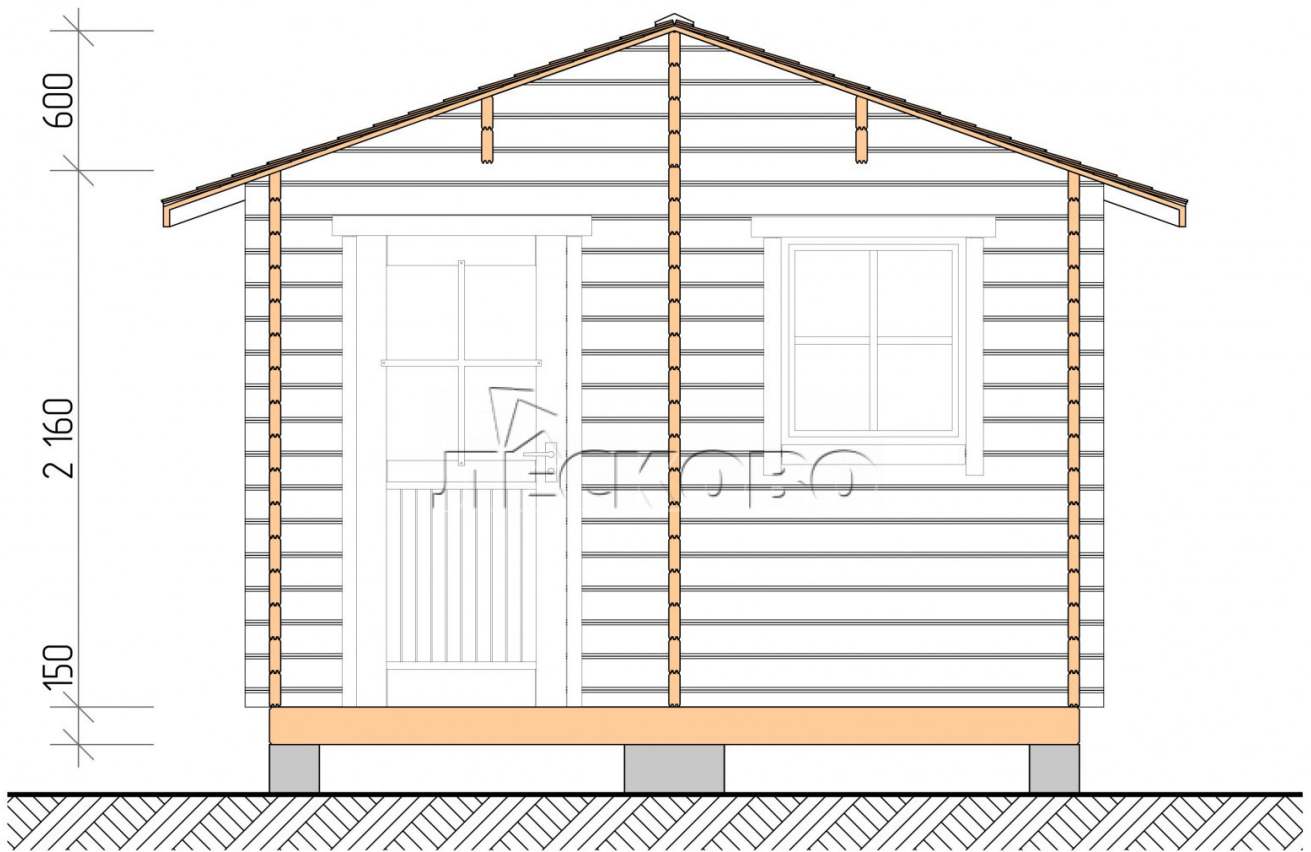

Outdoor sauna "BV" series 3.5×5.5

Project Dimensions

3.5 × 5.5 / 23.1 m²

Full house set

3,920 €

Timber

45 MM

65 MM
+ 880 €

Project planning

3 500

Разрез

House Kit

- Wall kit: 44 × 145 mm mini-chamber drying chamber with bowls for the project. The material of the tree is spruce, pine (GOST 8486). Humidity 12-14%. The height of the walls is 2.16 m.;