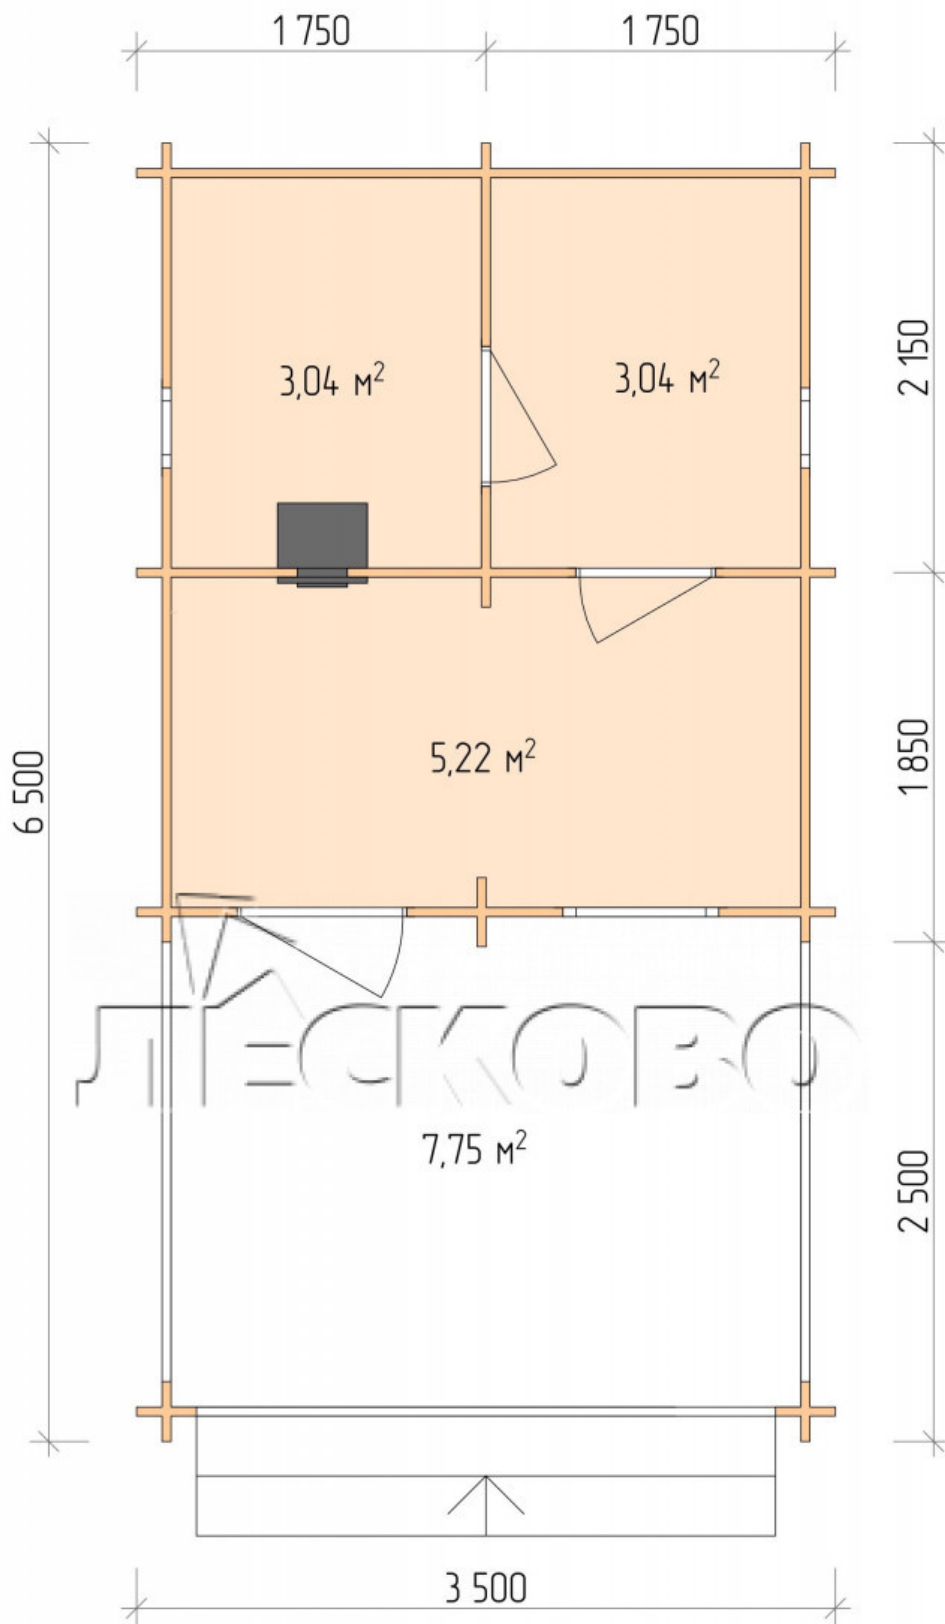

Outdoor sauna "BV" series 3.5x4

Project Dimensions

3.5 × 4 / 19.9 m²

Full house set

3,602 €

Timber

45 MM

65 MM
+ 821 €

Project planning

3 500

4 500

2 500

Разрез

House Kit

- Wall kit: 44 × 145 mm mini-chamber drying chamber with bowls for the project. The material of the tree is spruce, pine (GOST 8486). Humidity 12-14%. The height of the walls is 2.16 m.;

- Logs, lower harness: board 45 × 145 mm chamber drying 10-12%;
- Floors: floorboard 35 mm., Chamber drying;
- Ceiling: imitation of a bar 20 × 135 mm, Chamber drying;
- Wooden windows, glass 4 mm, Single. Treatment with a colorless antiseptic. Hardware;

0.40×0.38 м.2 шт.

0.87×0.78 м.1 шт.

- Wooden doors;

0.84×1.885 м.
bath.2 шт.

0.84×1.885 м.
glass.1 шт.

7. Platbands: dry planed board 20 × 100 mm;

8. Roof: shingles;

9. Skirting board 35 mm.