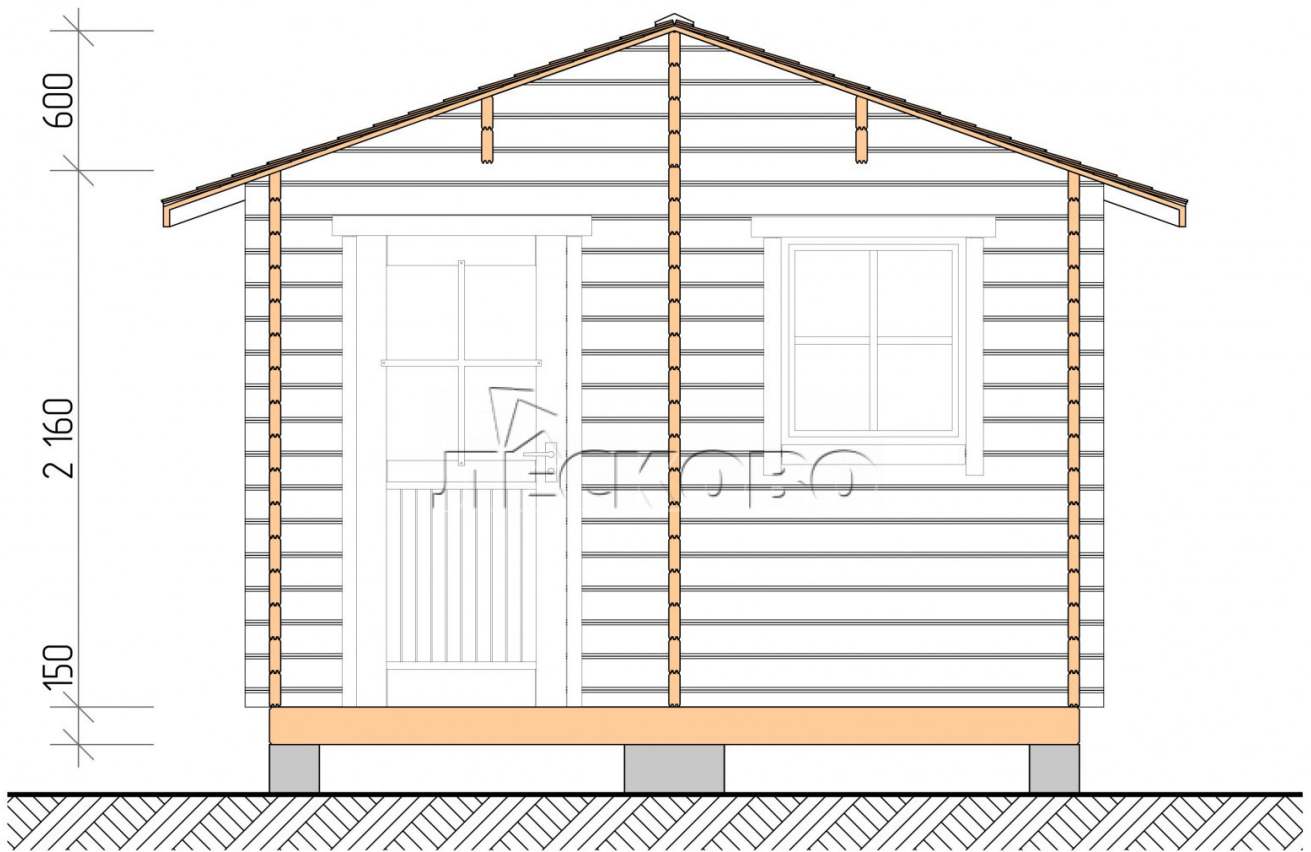

Outdoor sauna "BV" series 3.5×4.5

Project Dimensions

3.5 × 4.5 / 21.5 m²

Full house set

4,699 €

Timber

45 MM

65 MM
+ 1,055 €

Project planning

3 500

4 500

2 500

Разрез

House Kit

- Wall kit: 44 × 145 mm mini-chamber drying chamber with bowls for the project. The material of the tree is spruce, pine (GOST 8486). Humidity 12-14%. The height of the walls is 2.16 m.;