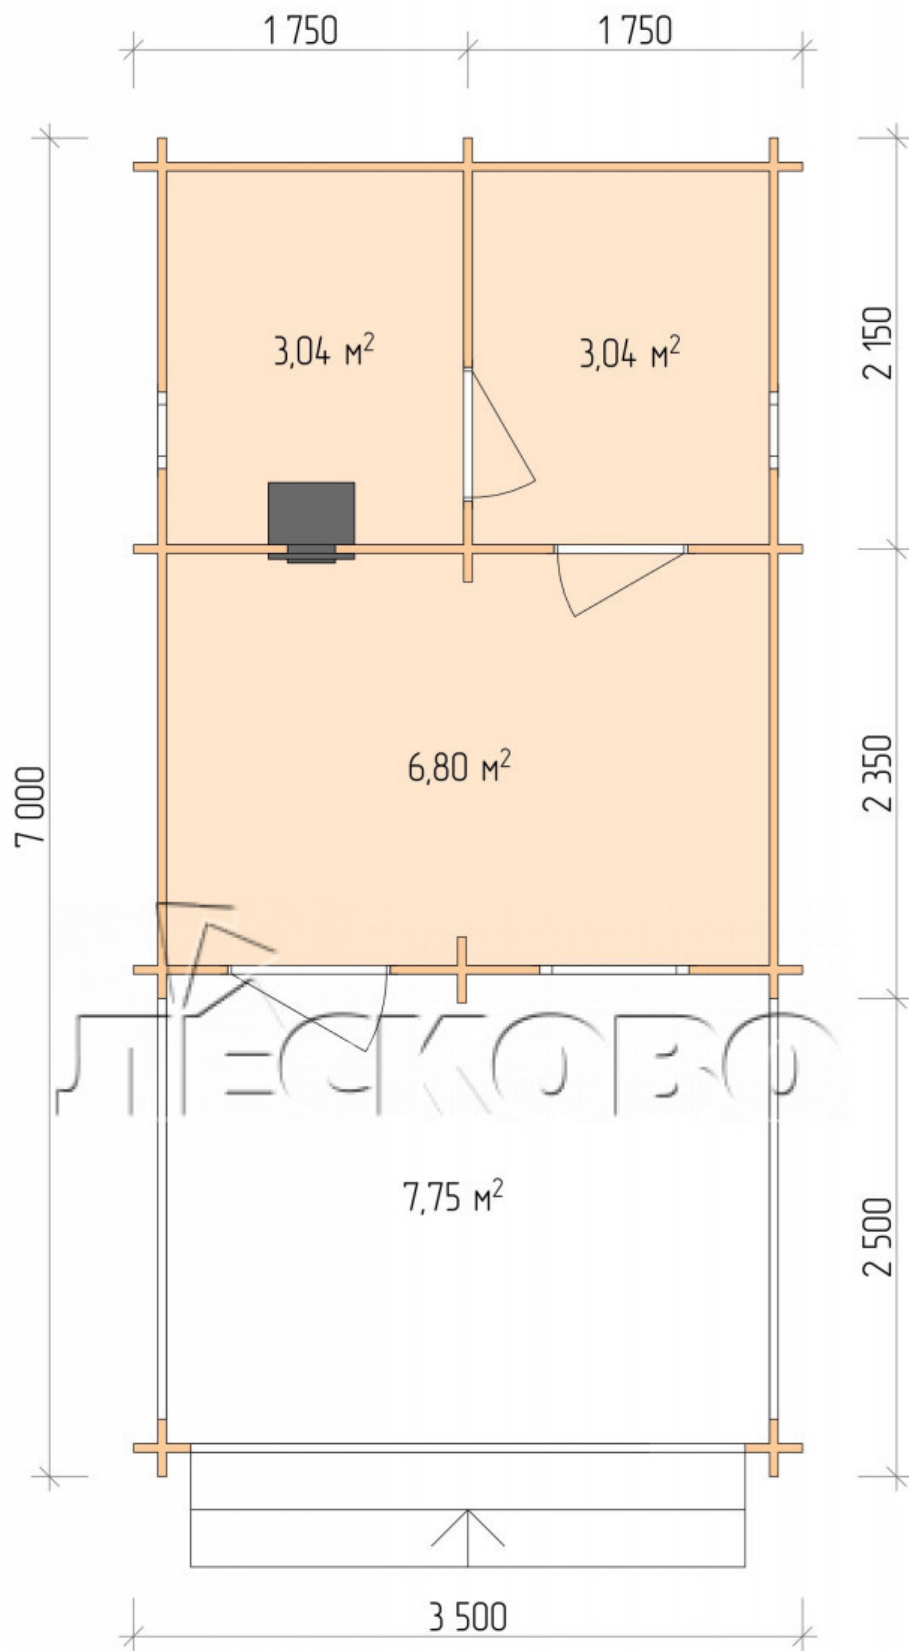

Outdoor sauna "BV" series 3.5×4.5

Project Dimensions

3.5 × 4.5 / 21.5 m²

Full house set

3,916 €

Timber

45 MM

65 MM
+ 876 €

Project planning

3 500

4 500

2 500

Разрез

House Kit

- Wall kit: 44 × 145 mm mini-chamber drying chamber with bowls for the project. The material of the tree is spruce, pine (GOST 8486). Humidity 12-14%. The height of the walls is 2.16 m.;

- Logs, lower harness: board 45 × 145 mm chamber drying 10-12%;
- Floors: floorboard 35 mm., Chamber drying;
- Ceiling: imitation of a bar 20 × 135 mm, Chamber drying;
- Wooden windows, glass 4 mm, Single. Treatment with a colorless antiseptic. Hardware;

0.40×0.38 м.2 шт.

0.87×0.78 м.1 шт.

- Wooden doors;

0.84×1.885 м.
bath.2 шт.

0.84×1.885 м.
glass.1 шт.

7. Platbands: dry planed board 20 × 100 mm;

8. Roof: shingles;

9. Skirting board 35 mm.