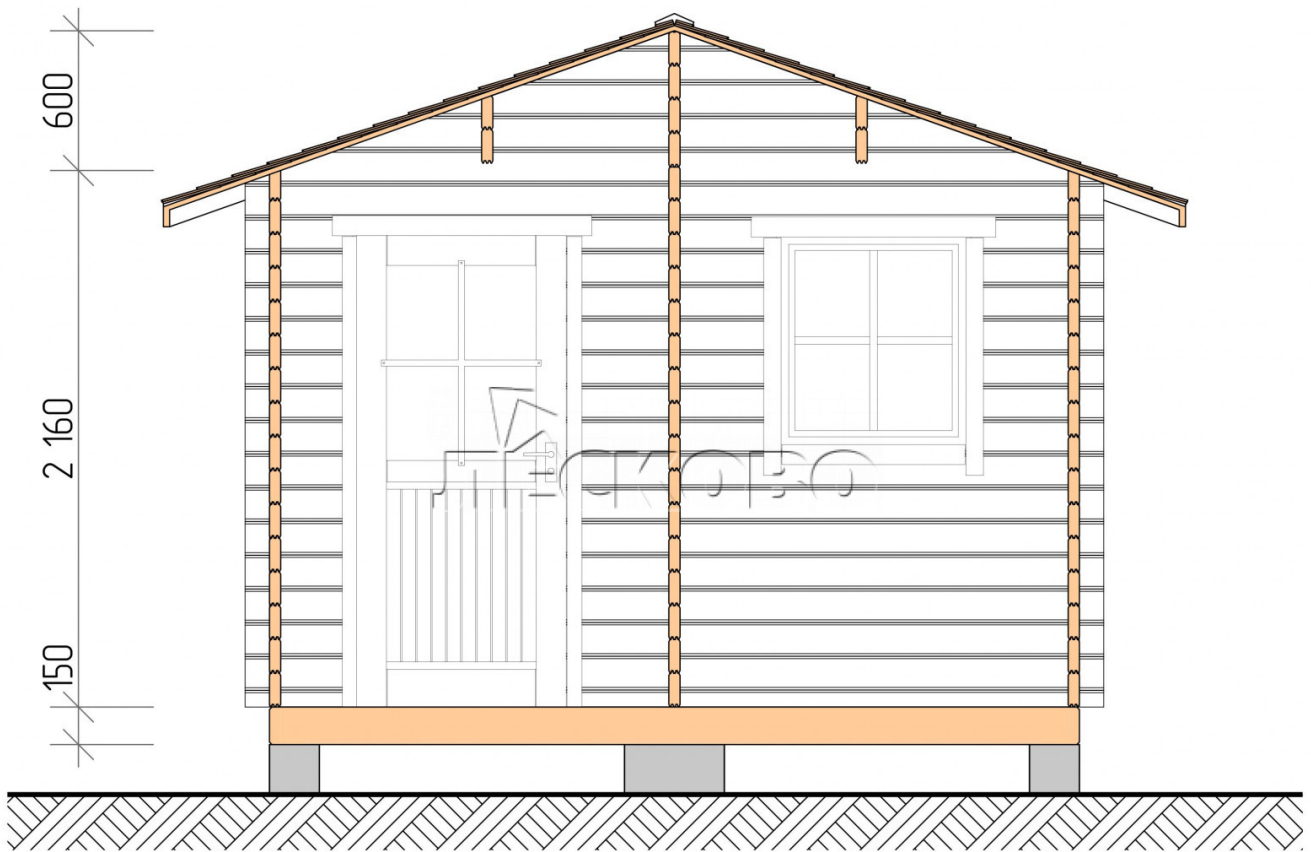

Outdoor sauna "BV" series 3.5×4.5

Project Dimensions

3.5 × 4.5 / 21.5 m²

Full house set

3,821 €

Timber

45 MM

65 MM
+ 855 €

Project planning

3 500

4 500

2 500

Разрез

House Kit

- Wall kit: 44 × 145 mm mini-chamber drying chamber with bowls for the project. The material of the tree is spruce, pine (GOST 8486). Humidity 12-14%. The height of the walls is 2.16 m.;