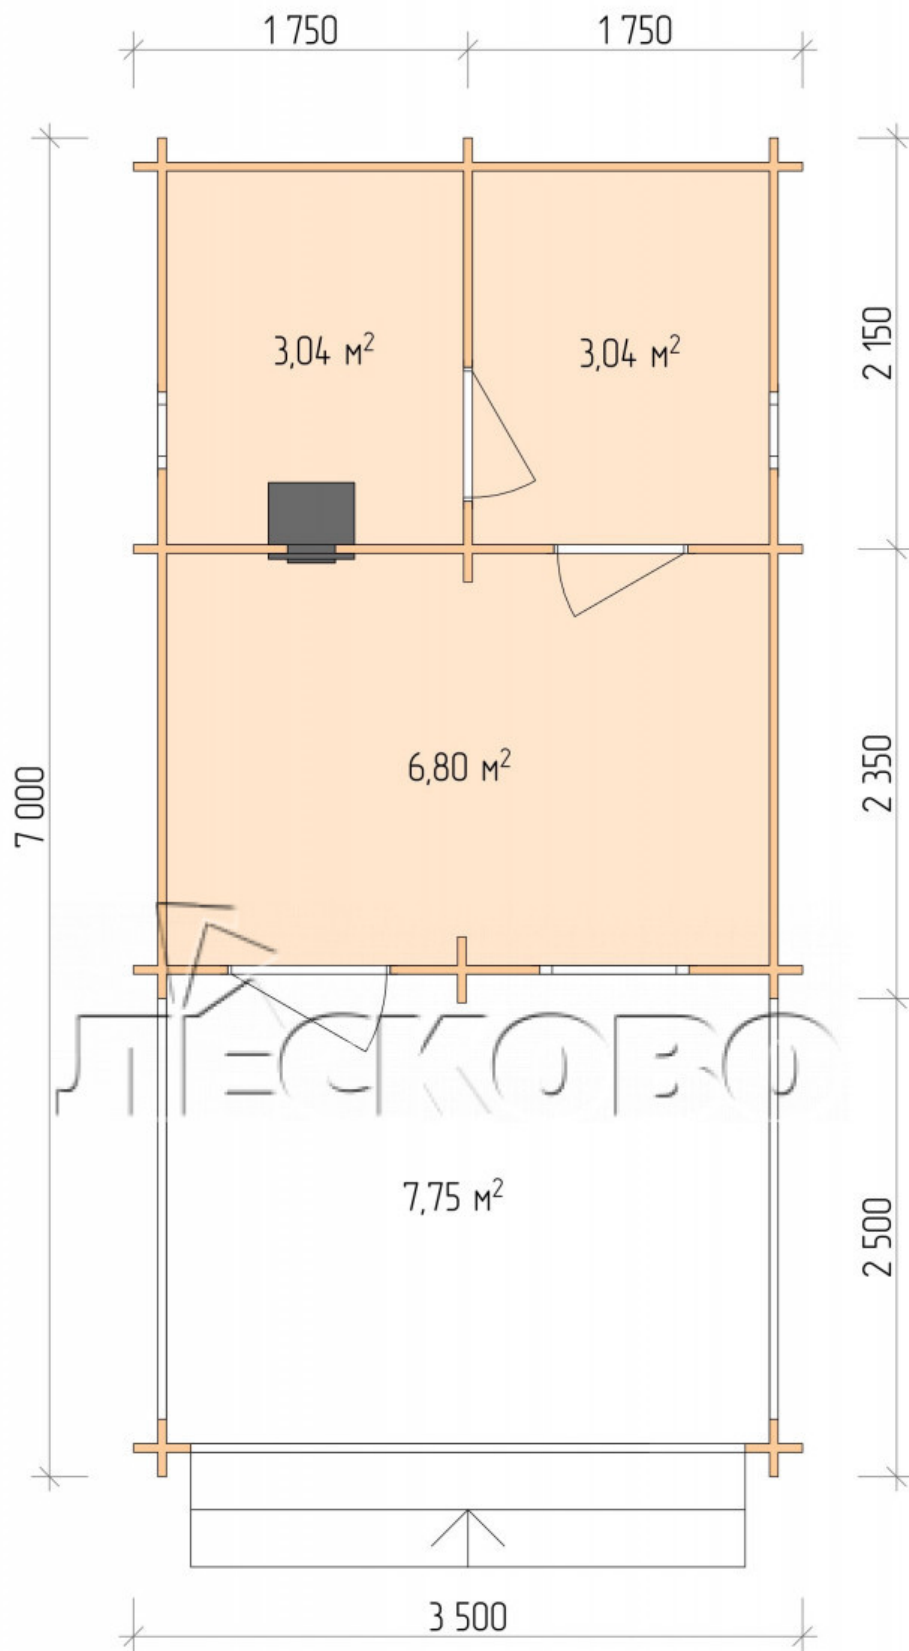

Outdoor sauna "BV" series 3.5×4.5

Project Dimensions

3.5 × 4.5 / 21.5 m²

Full house set

3,821 €

Timber

45 MM

65 MM
+ 855 €

Project planning

3 500

4 500

2 500

Разрез

House Kit

- Wall kit: 44 × 145 mm mini-chamber drying chamber with bowls for the project. The material of the tree is spruce, pine (GOST 8486). Humidity 12-14%. The height of the walls is 2.16 m.;

- Logs, lower harness: board 45 × 145 mm chamber drying 10-12%;
- Floors: floorboard 35 mm., Chamber drying;
- Ceiling: imitation of a bar 20 × 135 mm, Chamber drying;
- Wooden windows, glass 4 mm, Single. Treatment with a colorless antiseptic. Hardware;

0.40×0.38 м.2 шт.

0.87×0.78 м.1 шт.

- Wooden doors;

0.84×1.885 м.
bath.2 шт.

0.84×1.885 м.
glass.1 шт.

7. Platbands: dry planed board 20 × 100 mm;

8. Roof: shingles;

9. Skirting board 35 mm.