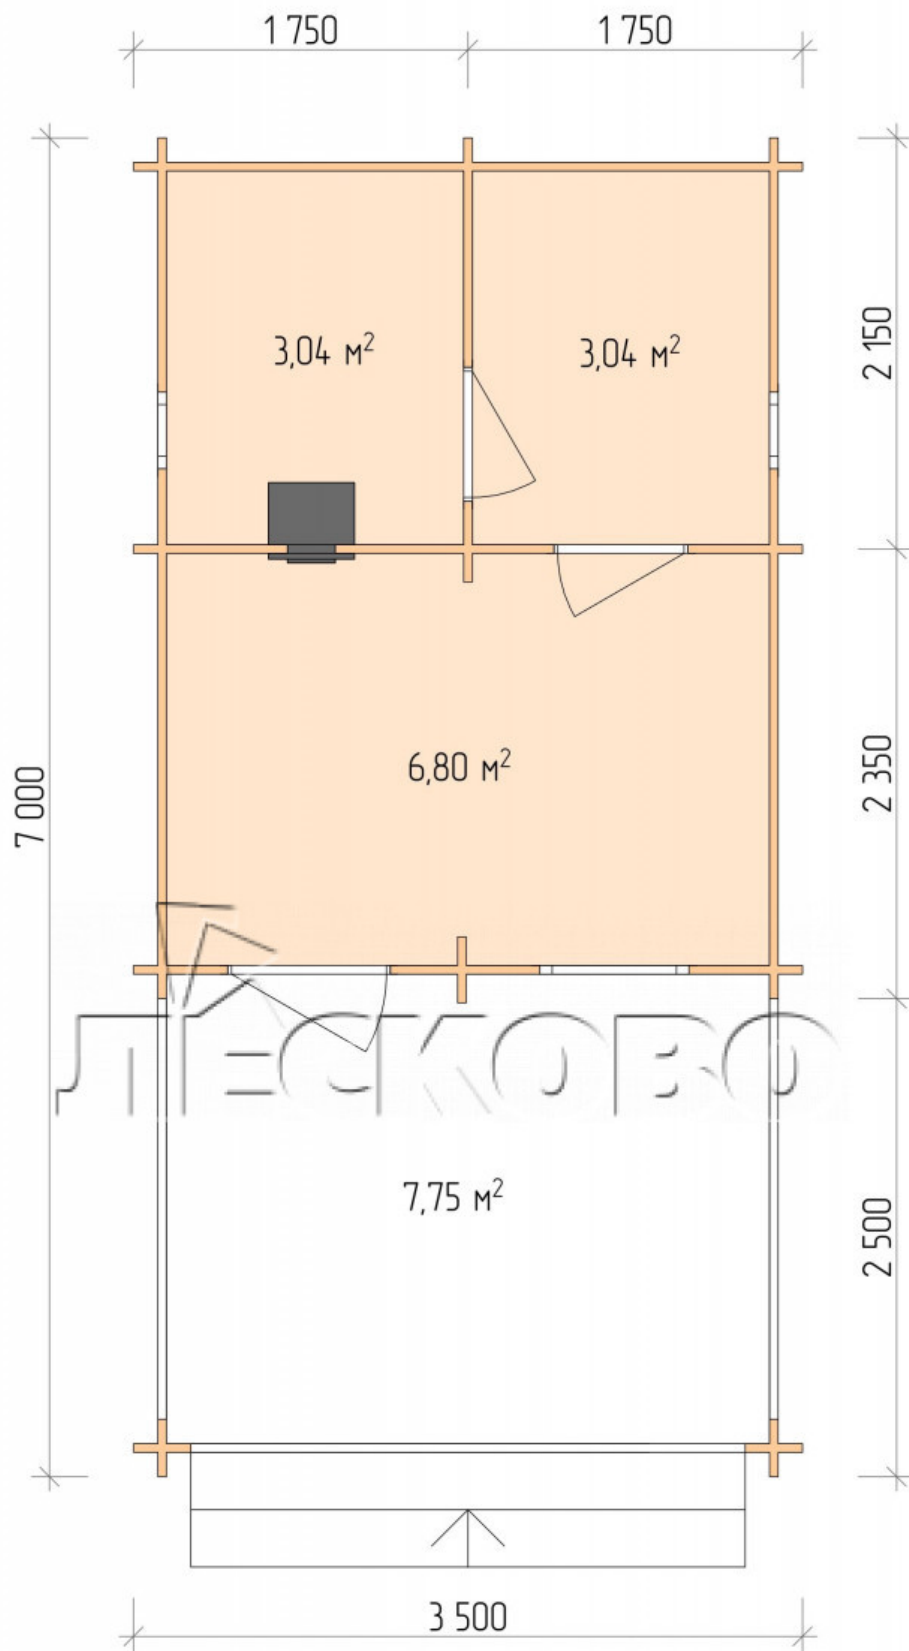

Outdoor sauna "BV" series 3.5×4.5

Project Dimensions

3.5 × 4.5 / 21.5 m²

Full house set

4,699 €

Timber

45 MM

65 MM
+ 1,055 €

Project planning

3 500

4 500

2 500

Разрез

House Kit

- Wall kit: 44 × 145 mm mini-chamber drying chamber with bowls for the project. The material of the tree is spruce, pine (GOST 8486). Humidity 12-14%. The height of the walls is 2.16 m.;

- Logs, lower harness: board 45 × 145 mm chamber drying 10-12%;
- Floors: floorboard 35 mm., Chamber drying;
- Ceiling: imitation of a bar 20 × 135 mm, Chamber drying;
- Wooden windows, glass 4 mm, Single. Treatment with a colorless antiseptic. Hardware;

0.40×0.38 м.2 шт.

0.87×0.78 м.1 шт.

- Wooden doors;

0.84×1.885 м.
bath.2 шт.

0.84×1.885 м.
glass.1 шт.

7. Platbands: dry planed board 20 × 100 mm;

8. Roof: shingles;

9. Skirting board 35 mm.