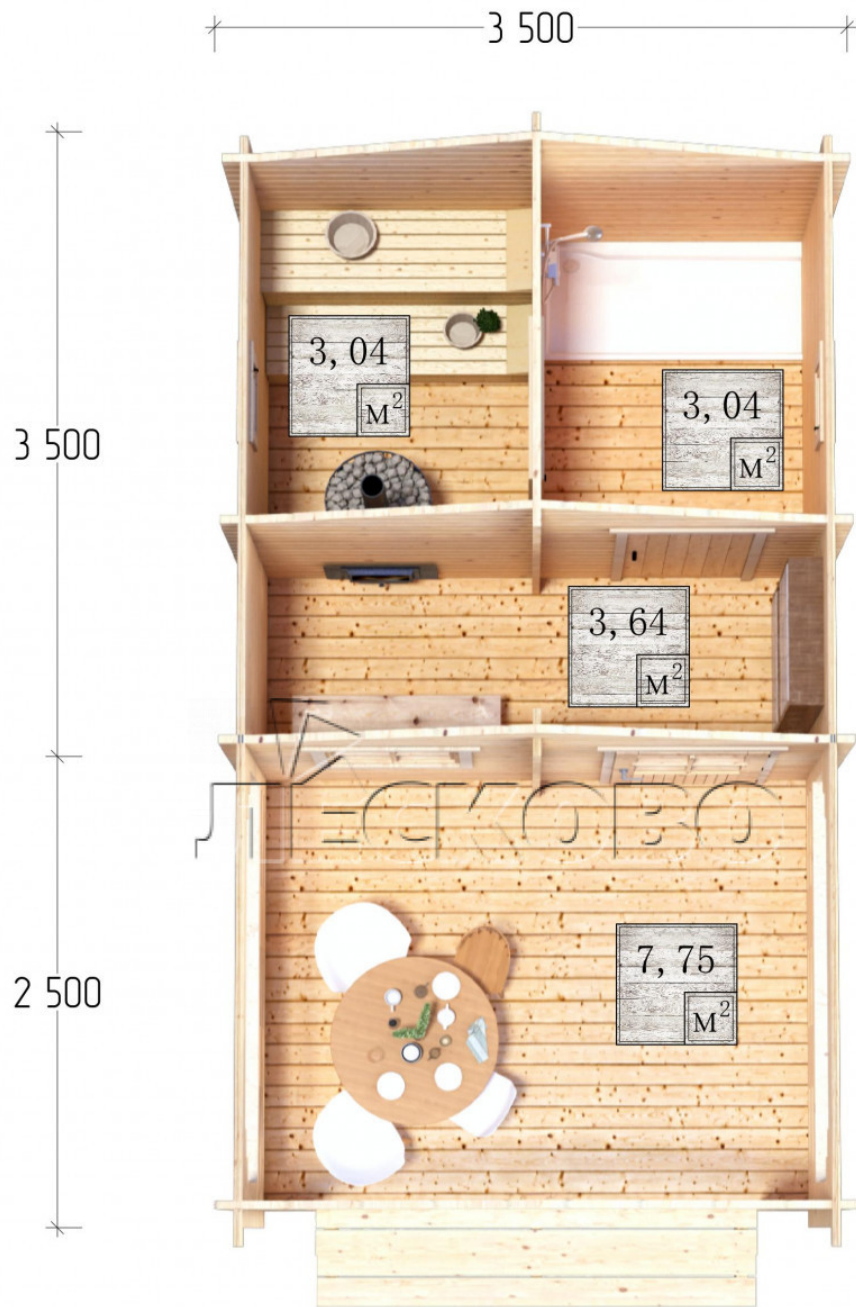

Outdoor sauna "BV" series 3.5×3.5

Project Dimensions

3.5 × 3.5 / 18.3 m²

Full house set

3,480 €

Timber

45 MM

65 MM
+ 776 €

Project planning

Разрез

House Kit

- Wall kit: 44 × 145 mm mini-chamber drying chamber with bowls for the project. The material of the tree is spruce, pine (GOST 8486). Humidity 12-14%. The height of the walls is 2.16 m.;

- Logs, lower harness: board 45 × 145 mm chamber drying 10-12%;
- Floors: floorboard 35 mm., Chamber drying;
- Ceiling: imitation of a bar 20 × 135 mm, Chamber drying;
- Wooden windows, glass 4 mm, Single. Treatment with a colorless antiseptic. Hardware;

0.40×0.38 м.2 шт.

0.87×0.78 м.1 шт.

- Wooden doors;

0.84×1.885 м.
bath.2 шт.

0.84×1.885 м.
glass.1 шт.

7. Platbands: dry planed board 20 × 100 mm;

8. Roof: shingles;

9. Skirting board 35 mm.