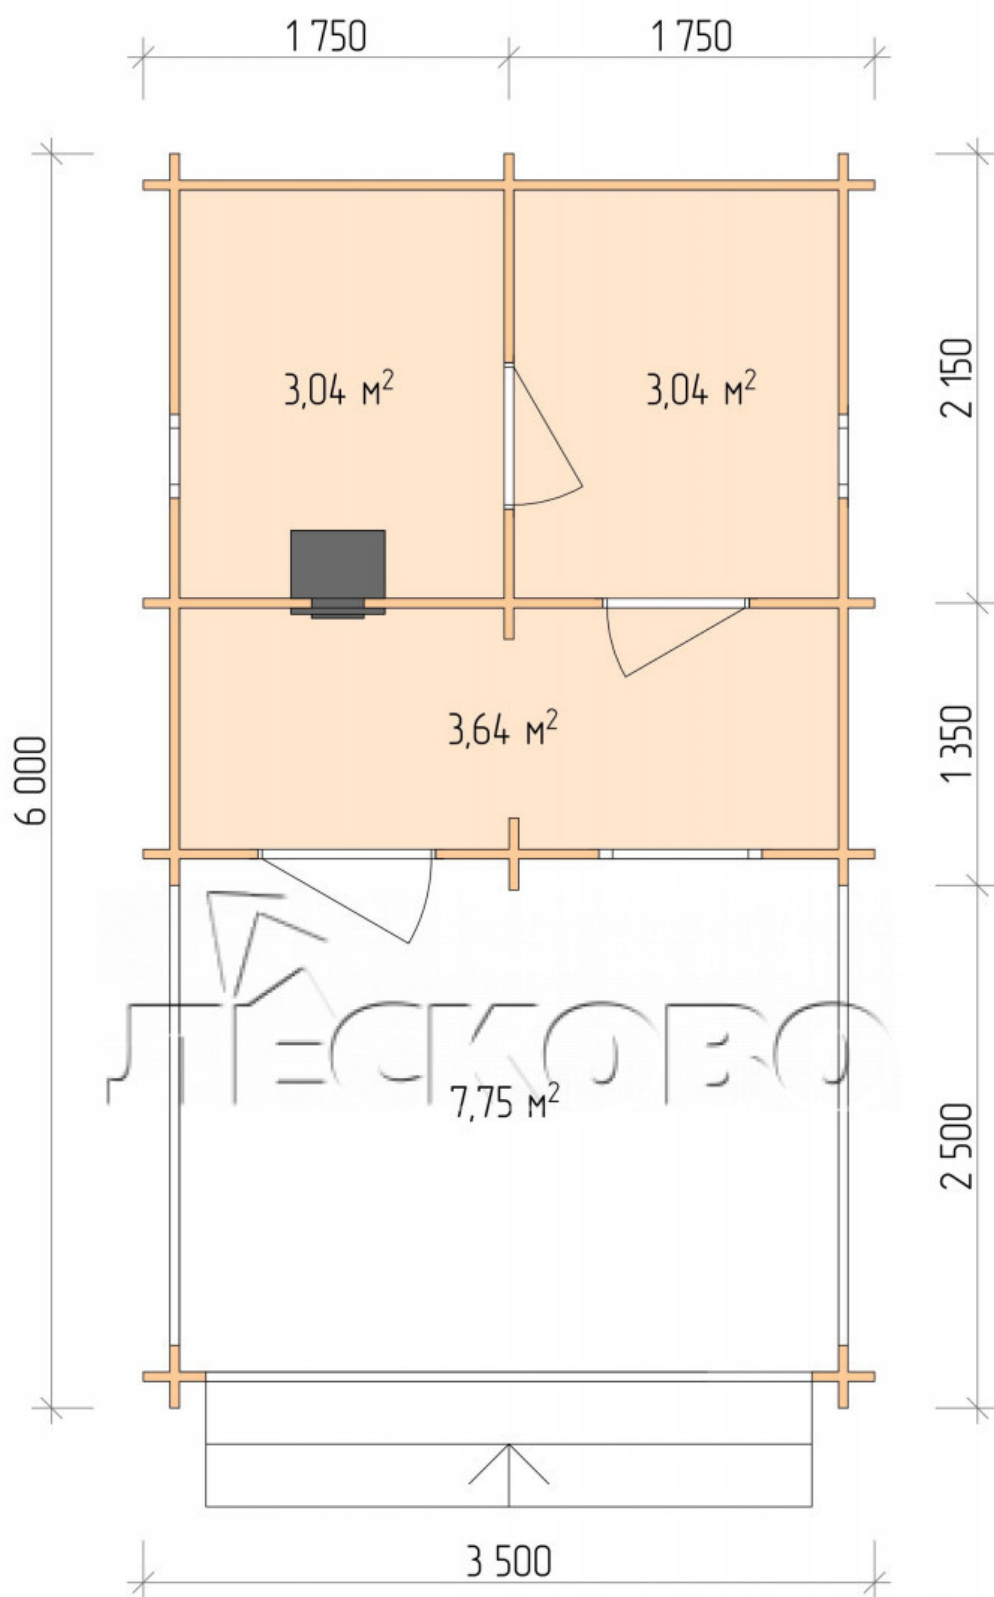

## Outdoor sauna "BV" series 3.5×3.5

Project Dimensions

3.5 × 3.5 / 18.3 m<sup>2</sup>

Full house set

**4,290 €**

### Timber

45 MM

65 MM  
+ 956 €

# Разрез

0.40×0.38 м.2 шт.

0.87×0.78 м.1 шт.

- Wooden doors;

0.84×1.885 м.  
bath.2 шт.

0.84×1.885 м.  
glass.1 шт.

7. Platbands: dry planed board 20 × 100 mm;

8. Roof: shingles;

9. Skirting board 35 mm.