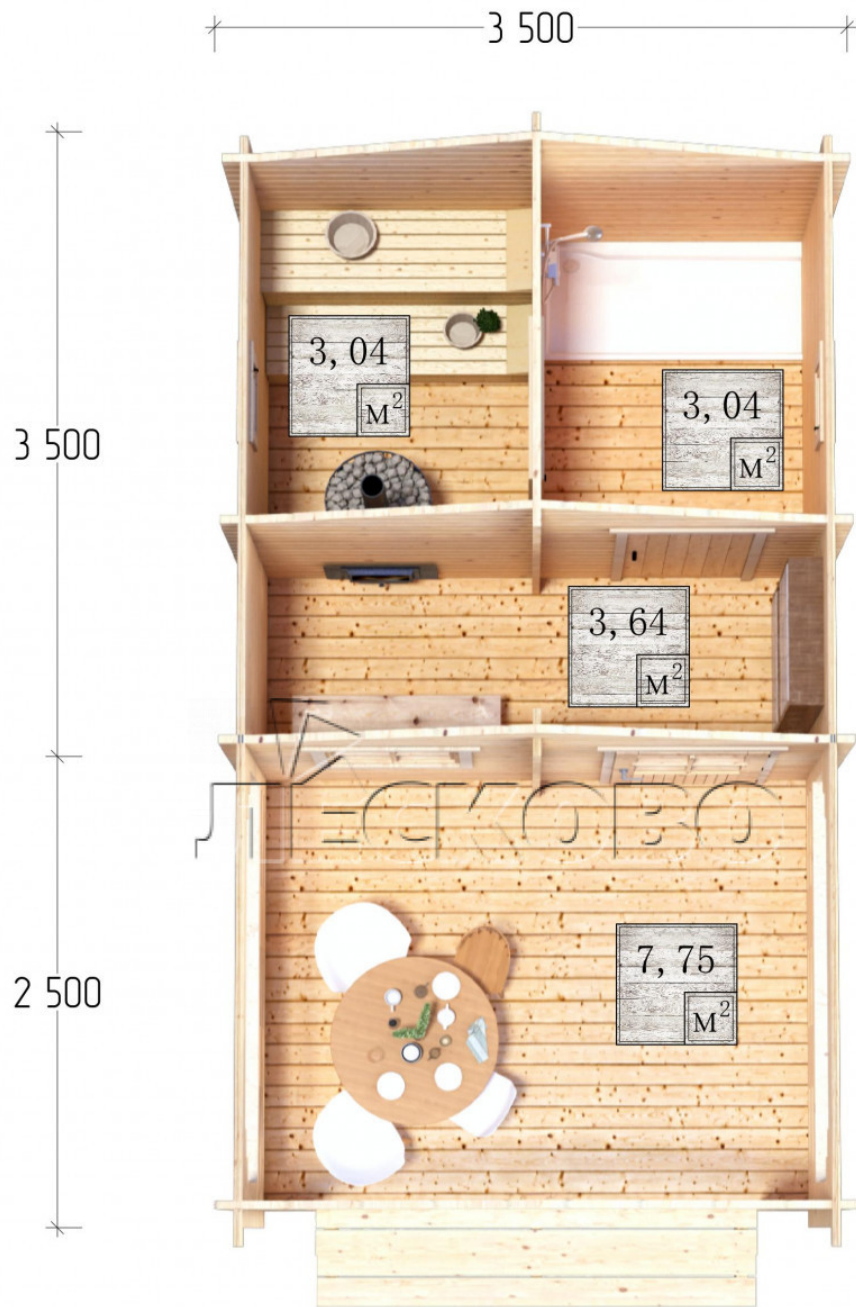

## Outdoor sauna "BV" series 3.5×3.5

Project Dimensions

3.5 × 3.5 / 18.3 m<sup>2</sup>

Full house set

**4,290 €**

## Project planning

# Разрез

## House Kit

- Wall kit: 44 × 145 mm mini-chamber drying chamber with bowls for the project. The material of the tree is spruce, pine (GOST 8486). Humidity 12-14%. The height of the walls is 2.16 m.;

- Logs, lower harness: board 45 × 145 mm chamber drying 10-12%;
- Floors: floorboard 35 mm., Chamber drying;
- Ceiling: imitation of a bar 20 × 135 mm, Chamber drying;
- Wooden windows, glass 4 mm, Single. Treatment with a colorless antiseptic. Hardware;