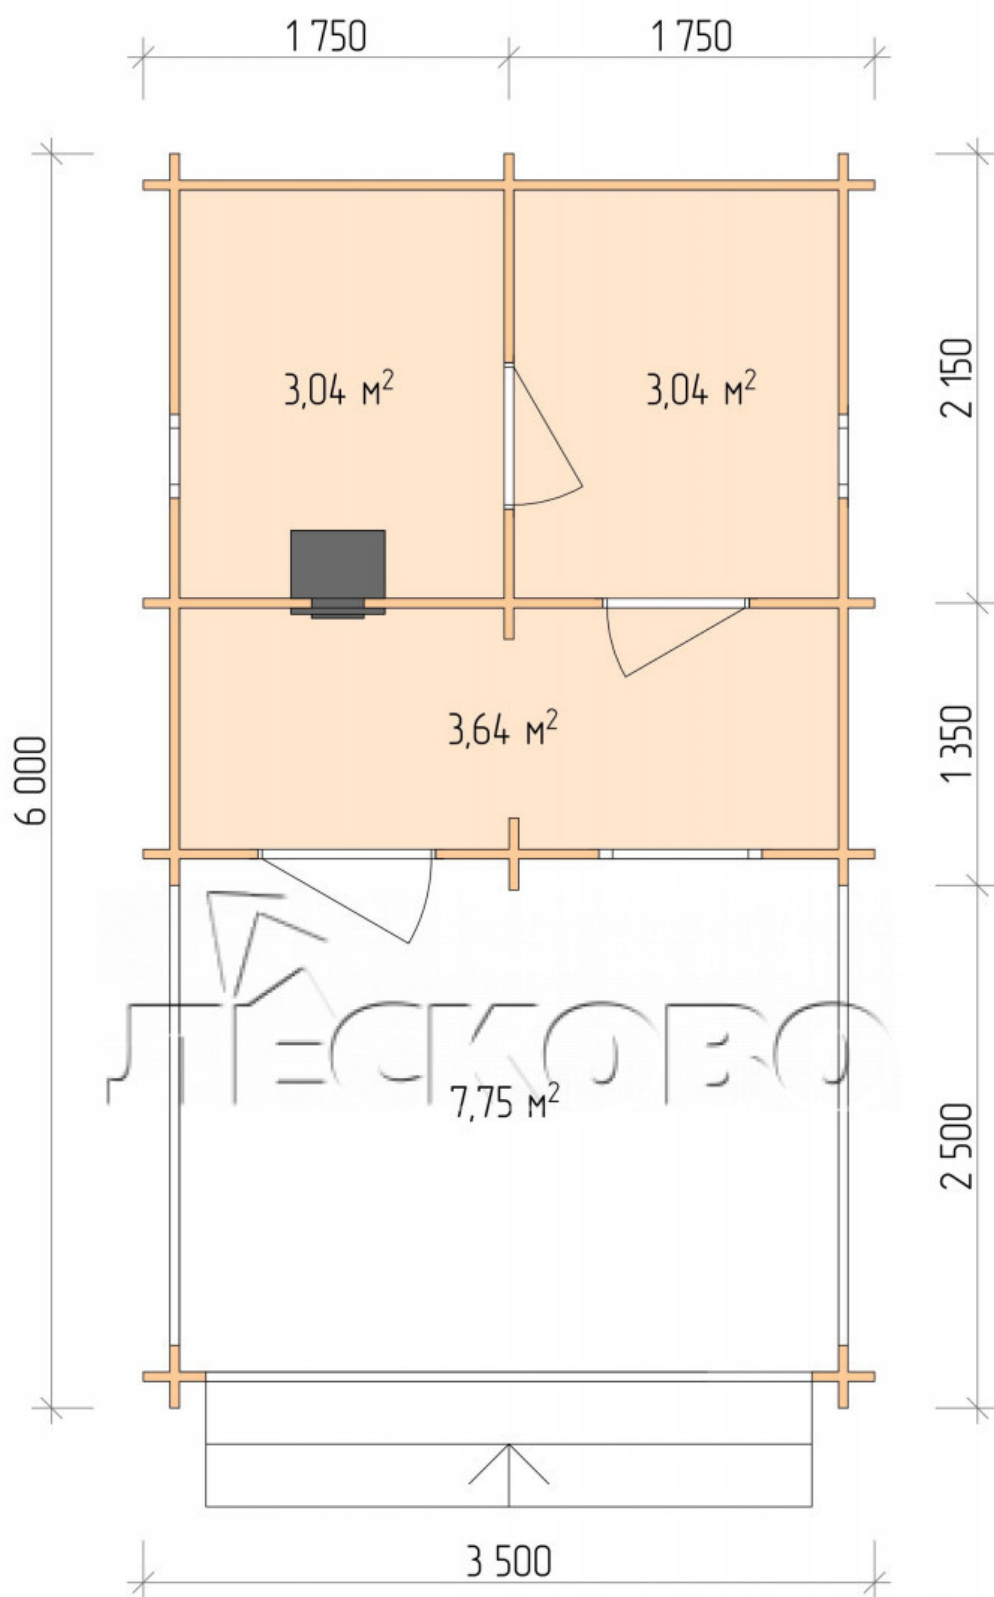

Outdoor sauna "BV" series 3.5×3.5

Project Dimensions

3.5 × 3.5 / 18.3 m²

Full house set

3,480 €

Timber

45 MM

65 MM
+ 776 €

Project planning

Разрез

House Kit

- Wall kit: 44 × 145 mm mini-chamber drying chamber with bowls for the project. The material of the tree is spruce, pine (GOST 8486). Humidity 12-14%. The height of the walls is 2.16 m.;

- Logs, lower harness: board 45 × 145 mm chamber drying 10-12%;
- Floors: floorboard 35 mm., Chamber drying;
- Ceiling: imitation of a bar 20 × 135 mm, Chamber drying;
- Wooden windows, glass 4 mm, Single. Treatment with a colorless antiseptic. Hardware;

0.40×0.38 м.2 шт.

0.87×0.78 м.1 шт.

- Wooden doors;

0.84×1.885 м.
bath.2 шт.

0.84×1.885 м.
glass.1 шт.

7. Platbands: dry planed board 20 × 100 mm;

8. Roof: shingles;

9. Skirting board 35 mm.