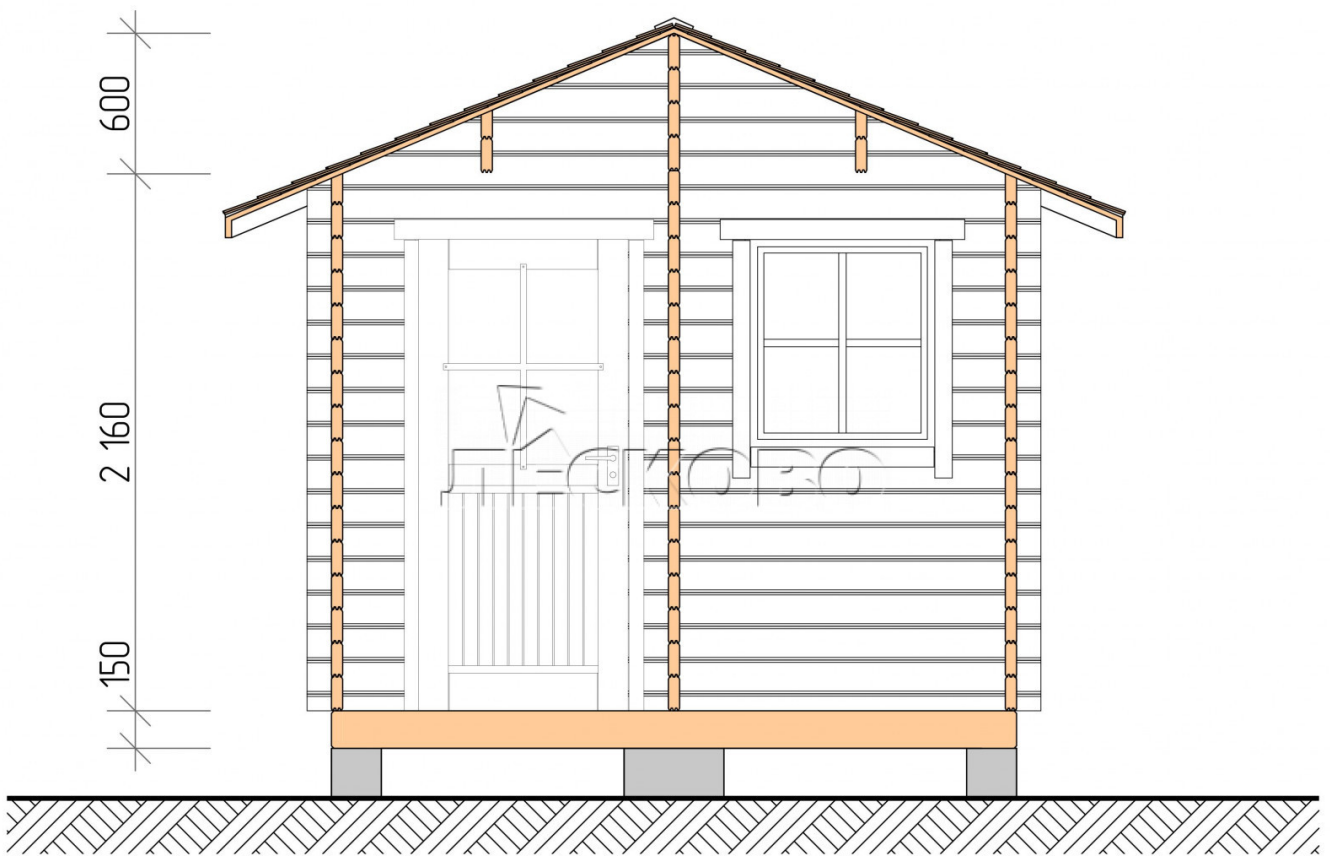

Outdoor sauna "BV" series 3×5.5

Project Dimensions

3 × 5.5 / 20.8 m²

Full house set

3,856 €

Timber

45 MM

65 MM
+ 885 €

Project planning

Разрез

House Kit

- Wall kit: 44 × 145 mm mini-chamber drying chamber with bowls for the project. The material of the tree is spruce, pine (GOST 8486). Humidity 12-14%. The height of the walls is 2.16 m.;
- Logs, lower harness: board 45 × 145 mm chamber drying 10-12%;
- Floors: floorboard 35 mm., Chamber drying;
- Ceiling: imitation of a bar 20 × 135 mm, Chamber drying;
- Wooden windows, glass 4 mm, Single. Treatment with a colorless antiseptic. Hardware;

0.40×0.38 м.2 шт.

0.87×0.78 м.1 шт.

- Wooden doors;

0.84×1.885 м.
bath.2 шт.

0.84×1.885 м.
glass.1 шт.

7. Platbands: dry planed board 20 × 100 mm;

8. Roof: shingles;

9. Skirting board 35 mm.