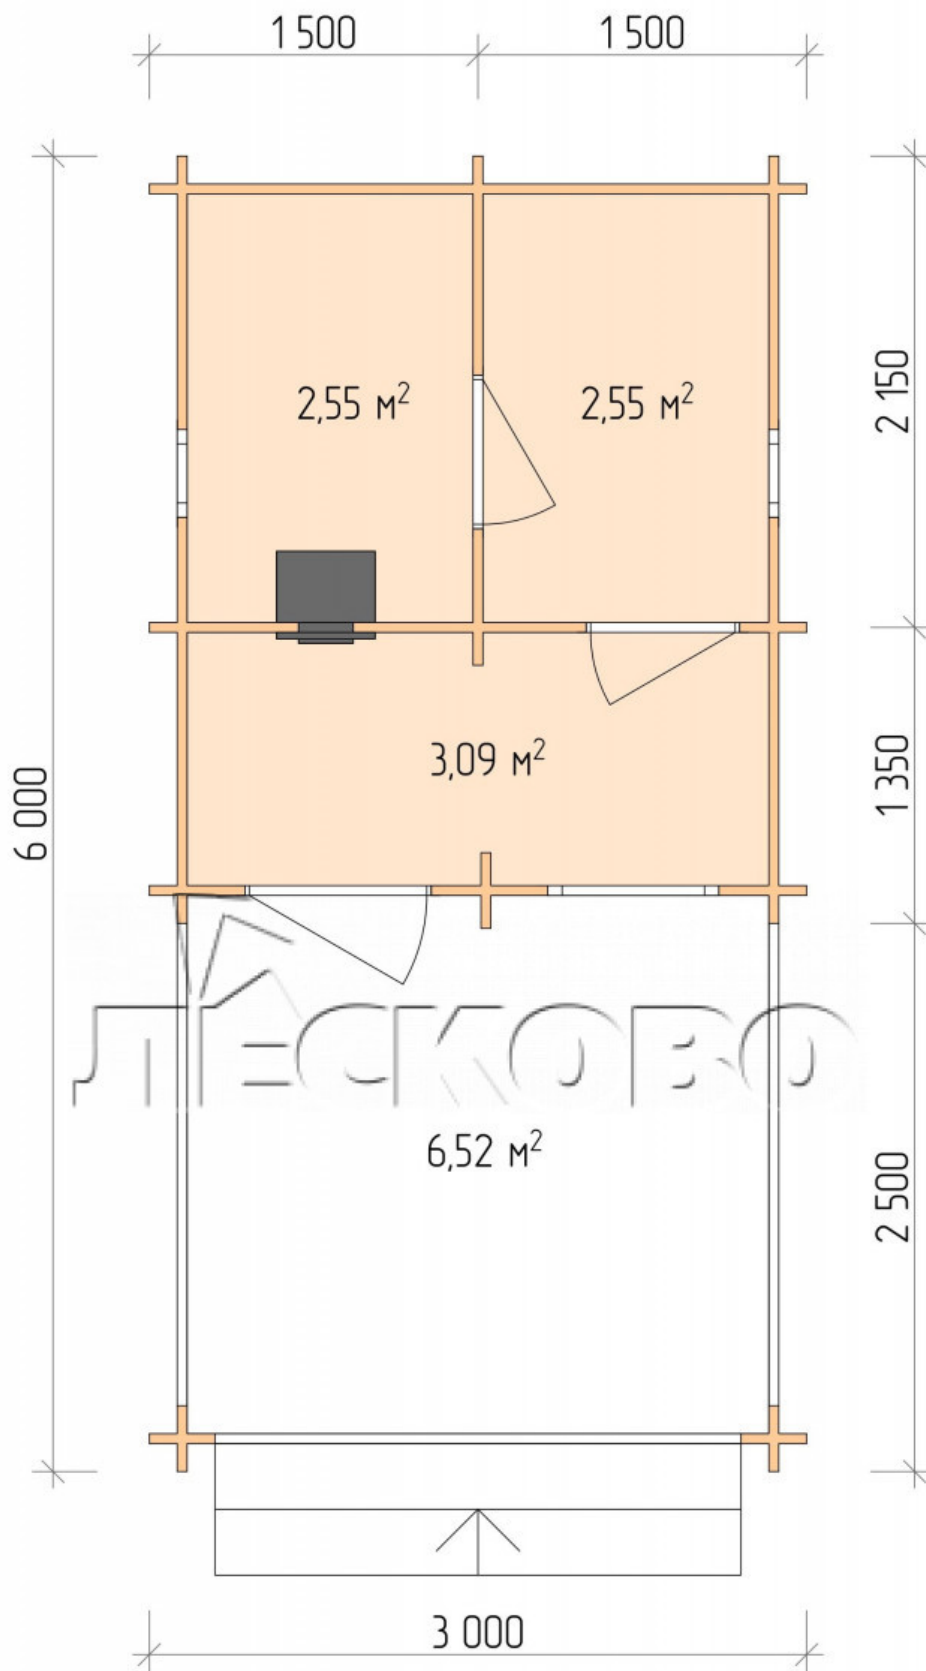

## Баня "БВ" 3×3.5

Project Dimensions

3 × 3.5 / 15.4 m<sup>2</sup>

Full house set

**3,726 €**

# Разрез

## House Kit

- Wall kit: 44 × 145 mm mini-chamber drying chamber with bowls for the project. The material of the tree is spruce, pine (GOST 8486). Humidity 12-14%. The height of the walls is 2.16 m.;

- Logs, lower harness: board 45 × 145 mm chamber drying 10-12%;
- Floors: floorboard 35 mm., Chamber drying;
- Ceiling: imitation of a bar 20 × 135 mm, Chamber drying;
- Wooden windows, glass 4 mm, Single. Treatment with a colorless antiseptic. Hardware;

0.40×0.38 м.2 шт.

0.87×0.78 м.1 шт.

- Wooden doors;

0.84×1.885 м.  
bath.2 шт.

0.84×1.885 м.  
glass.1 шт.

7. Platbands: dry planed board 20 × 100 mm;

8. Roof: shingles;

9. Skirting board 35 mm.