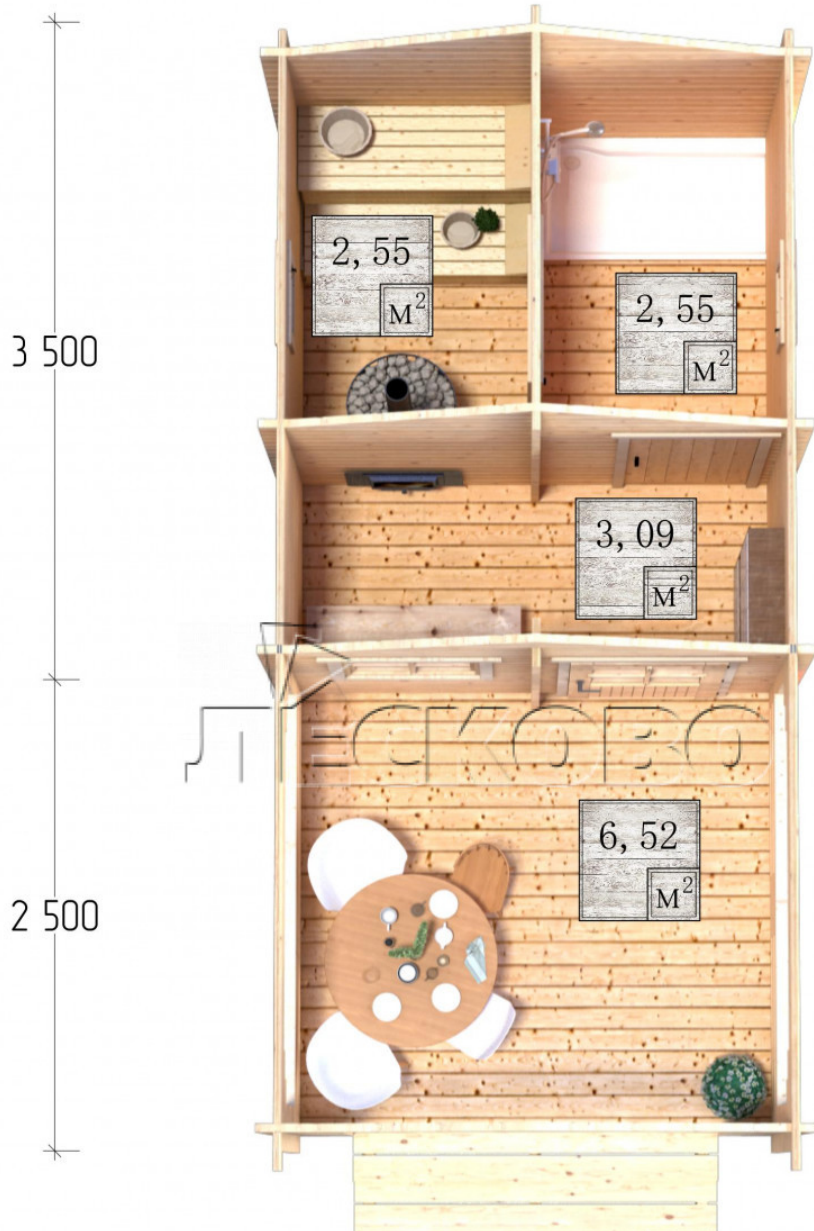

Баня "БВ" 3×3.5

Project Dimensions

3 × 3.5 / 15.4 m²

Full house set

2,938 €

Timber

45 mm

65 mm
+ 630 €

Project planning

3 000

Разрез

House Kit

- Wall kit: 44 × 145 mm mini-chamber drying chamber with bowls for the project. The material of the tree is spruce, pine (GOST 8486). Humidity 12-14%. The height of the walls is 2.16 m.;

- Logs, lower harness: board 45 × 145 mm chamber drying 10-12%;
- Floors: floorboard 35 mm., Chamber drying;
- Ceiling: imitation of a bar 20 × 135 mm, Chamber drying;
- Wooden windows, glass 4 mm, Single. Treatment with a colorless antiseptic. Hardware;

0.40×0.38 м.2 шт.

0.87×0.78 м.1 шт.

- Wooden doors;

0.84×1.885 м.
bath.2 шт.

0.84×1.885 м.
glass.1 шт.

7. Platbands: dry planed board 20 × 100 mm;

8. Roof: shingles;

9. Skirting board 35 mm.