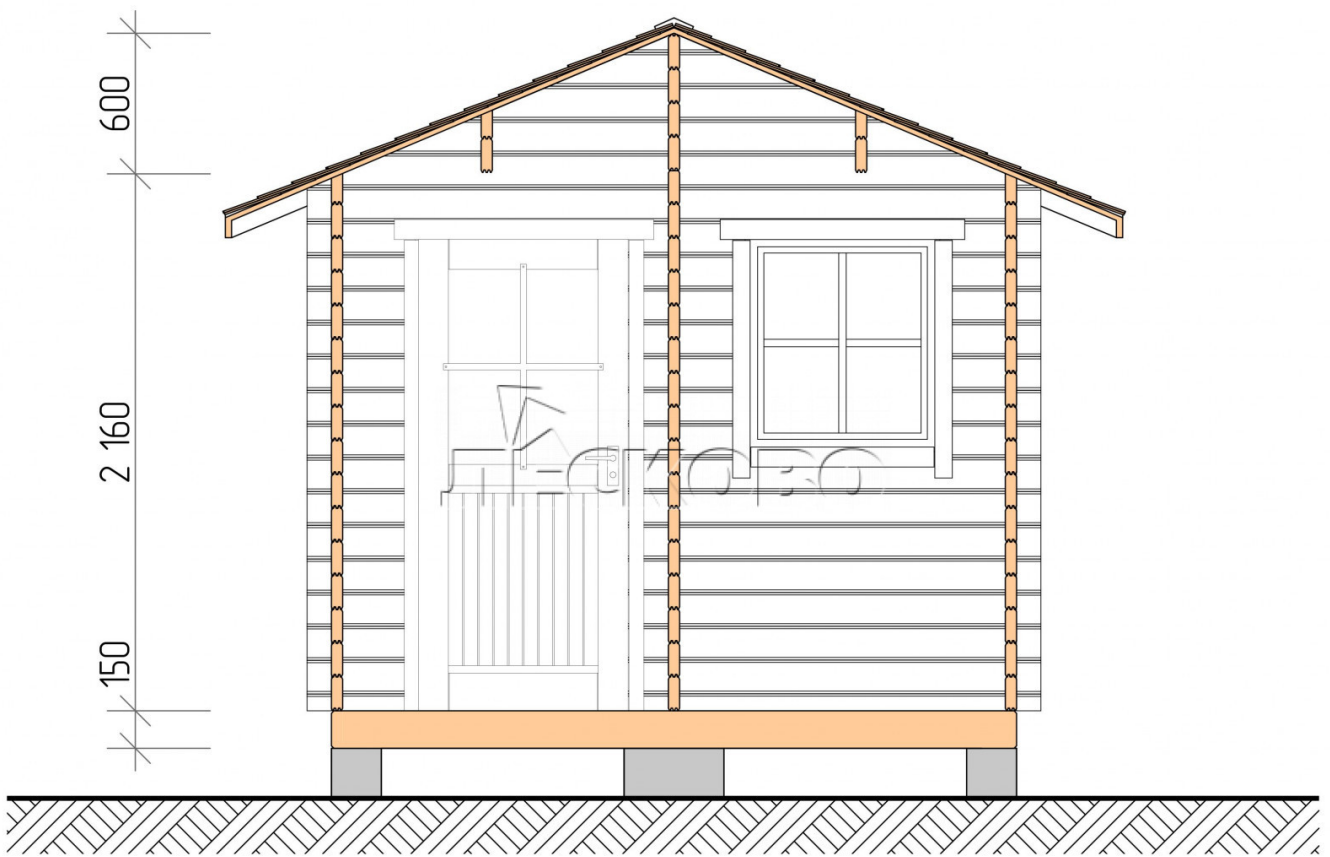

## Баня "БВ" 3×3.5

Project Dimensions

3 × 3.5 / 15.4 m<sup>2</sup>

Full house set

**3,726 €**

# Разрез

## House Kit

- Wall kit: 44 × 145 mm mini-chamber drying chamber with bowls for the project. The material of the tree is spruce, pine (GOST 8486). Humidity 12-14%. The height of the walls is 2.16 m.;

- Logs, lower harness: board 45 × 145 mm chamber drying 10-12%;
- Floors: floorboard 35 mm., Chamber drying;
- Ceiling: imitation of a bar 20 × 135 mm, Chamber drying;
- Wooden windows, glass 4 mm, Single. Treatment with a colorless antiseptic. Hardware;