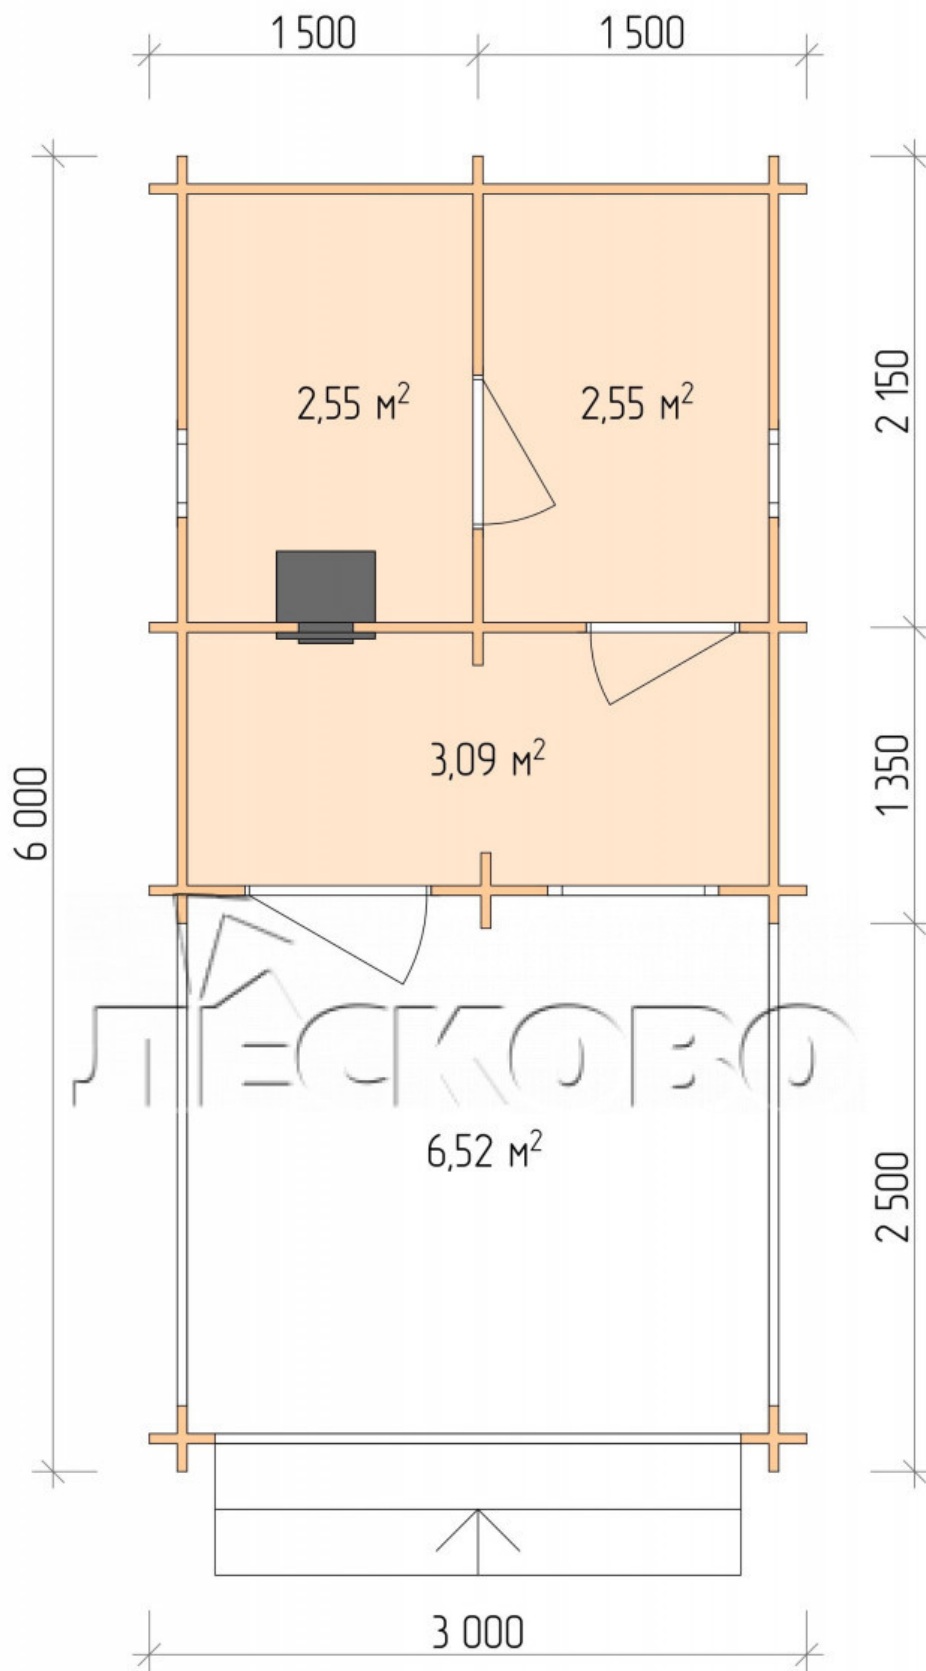

Баня "БВ" 3×3.5

Project Dimensions

3 × 3.5 / 15.4 m²

Full house set

2,938 €

Timber

45 mm

65 mm
+ 630 €

Project planning

3 000

Разрез

House Kit

- Wall kit: 44 × 145 mm mini-chamber drying chamber with bowls for the project. The material of the tree is spruce, pine (GOST 8486). Humidity 12-14%. The height of the walls is 2.16 m.;

- Logs, lower harness: board 45 × 145 mm chamber drying 10-12%;
- Floors: floorboard 35 mm., Chamber drying;
- Ceiling: imitation of a bar 20 × 135 mm, Chamber drying;
- Wooden windows, glass 4 mm, Single. Treatment with a colorless antiseptic. Hardware;

0.40×0.38 м.2 шт.

0.87×0.78 м.1 шт.

- Wooden doors;

0.84×1.885 м.
bath.2 шт.

0.84×1.885 м.
glass.1 шт.

7. Platbands: dry planed board 20 × 100 mm;

8. Roof: shingles;

9. Skirting board 35 mm.