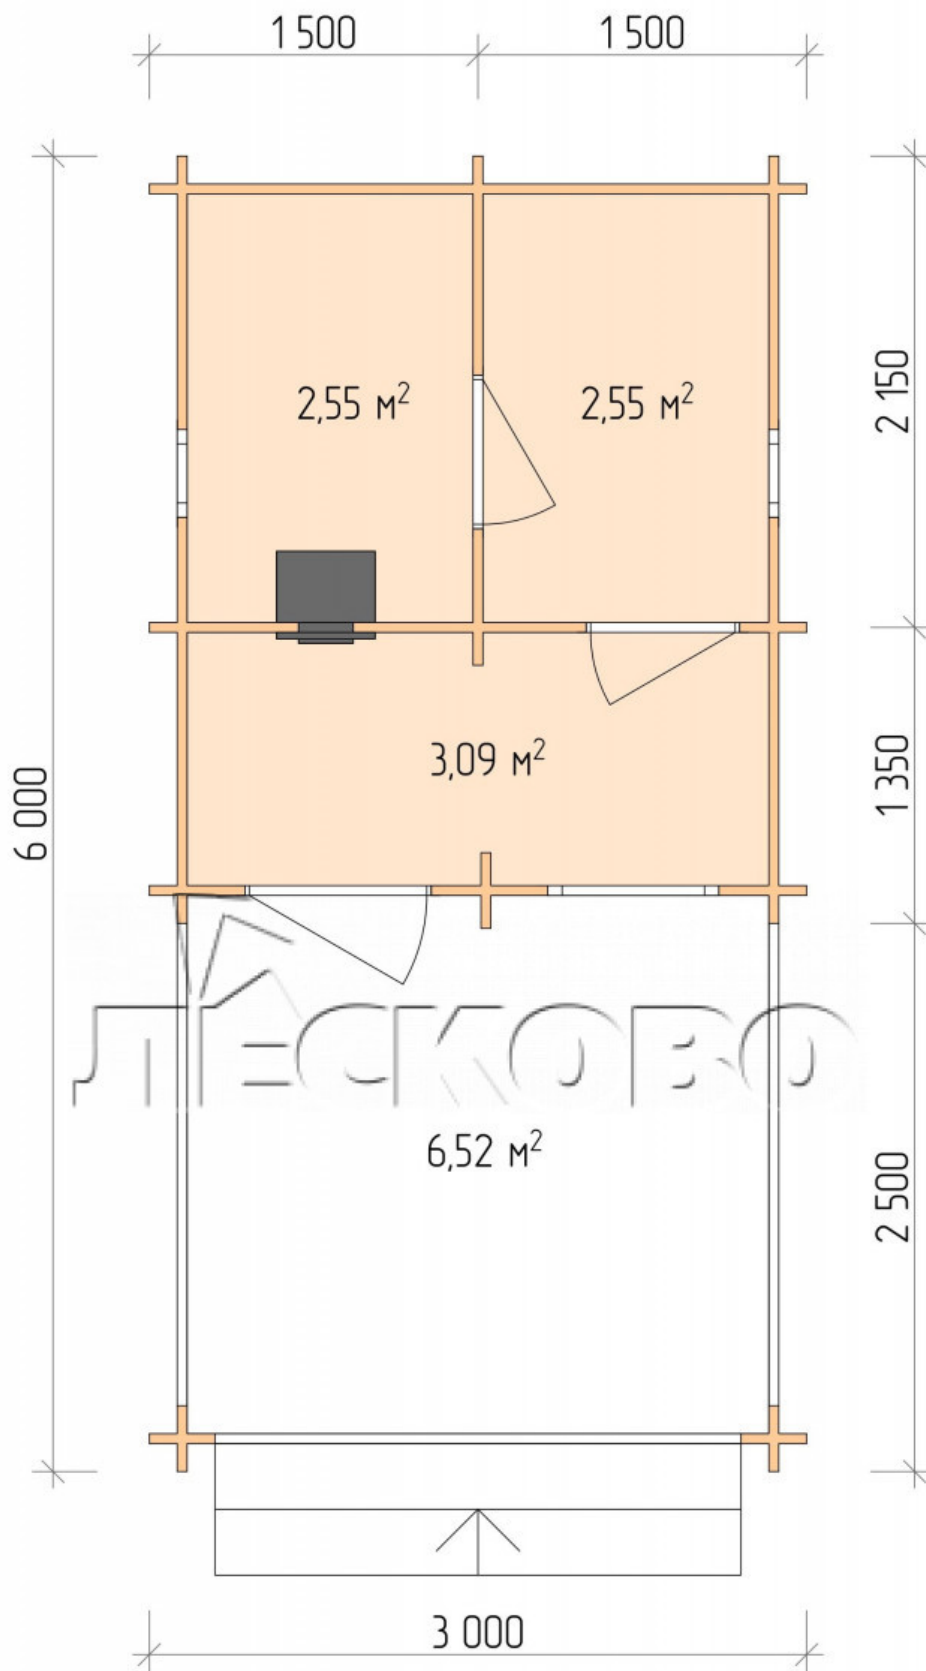

Баня "БВ" 3×3.5

Project Dimensions

3 × 3.5 / 15.4 m²

Full house set

3,011 €

Timber

45 mm

65 mm
+ 645 €

Project planning

3 000

3 500

2 500

Разрез

House Kit

- Wall kit: 44 × 145 mm mini-chamber drying chamber with bowls for the project. The material of the tree is spruce, pine (GOST 8486). Humidity 12-14%. The height of the walls is 2.16 m.;

- Logs, lower harness: board 45 × 145 mm chamber drying 10-12%;
- Floors: floorboard 35 mm., Chamber drying;
- Ceiling: imitation of a bar 20 × 135 mm, Chamber drying;
- Wooden windows, glass 4 mm, Single. Treatment with a colorless antiseptic. Hardware;

0.40×0.38 м.2 шт.

0.87×0.78 м.1 шт.

- Wooden doors;

0.84×1.885 м.

bath.2 шт.

0.84×1.885 м.

glass.1 шт.

7. Platbands: dry planed board 20 × 100 mm;