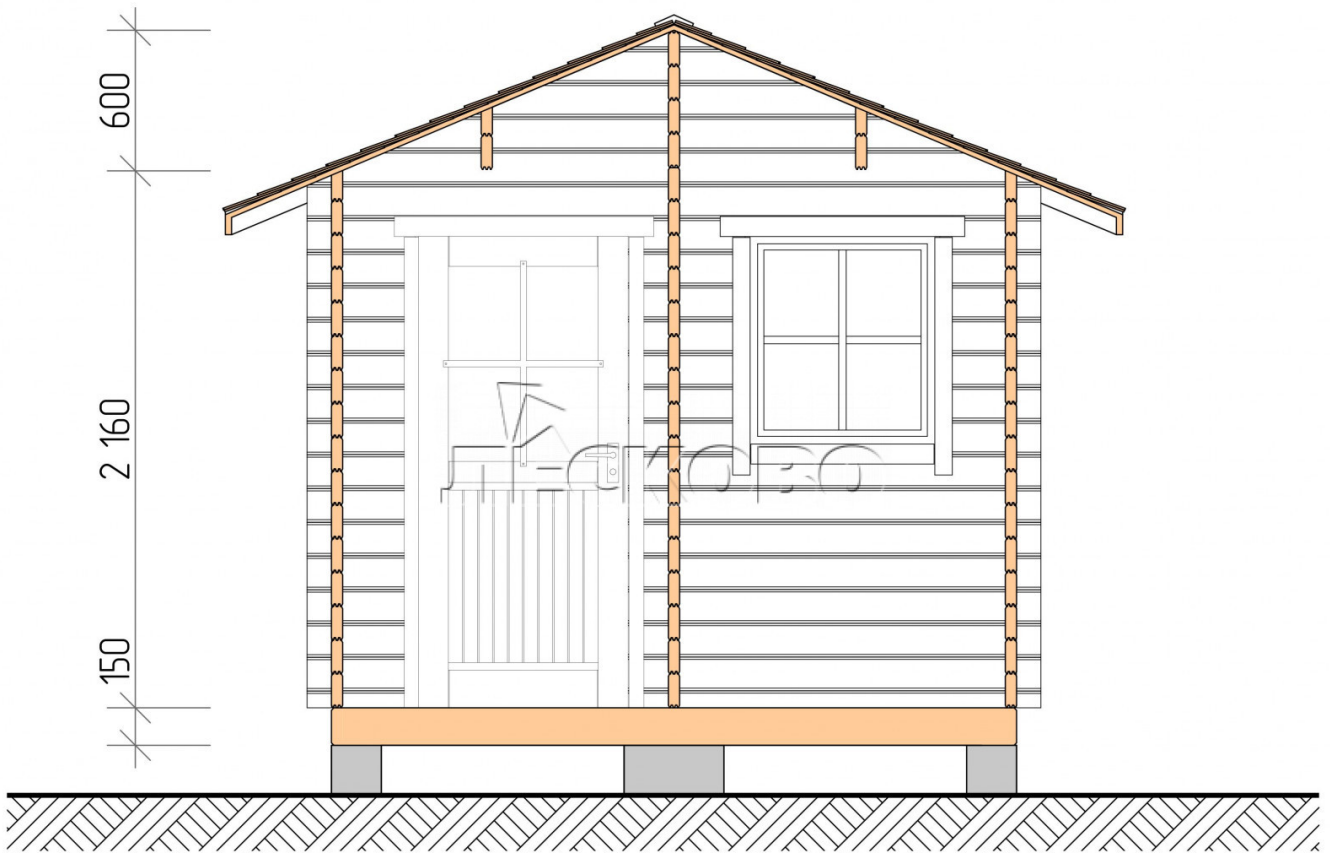

Баня "БВ" 3×3.5

Project Dimensions

3 × 3.5 / 15.4 m²

Full house set

2,938 €

Timber

45 mm

65 mm
+ 630 €

Project planning

3 000

Разрез

House Kit

- Wall kit: 44 × 145 mm mini-chamber drying chamber with bowls for the project. The material of the tree is spruce, pine (GOST 8486). Humidity 12-14%. The height of the walls is 2.16 m.;