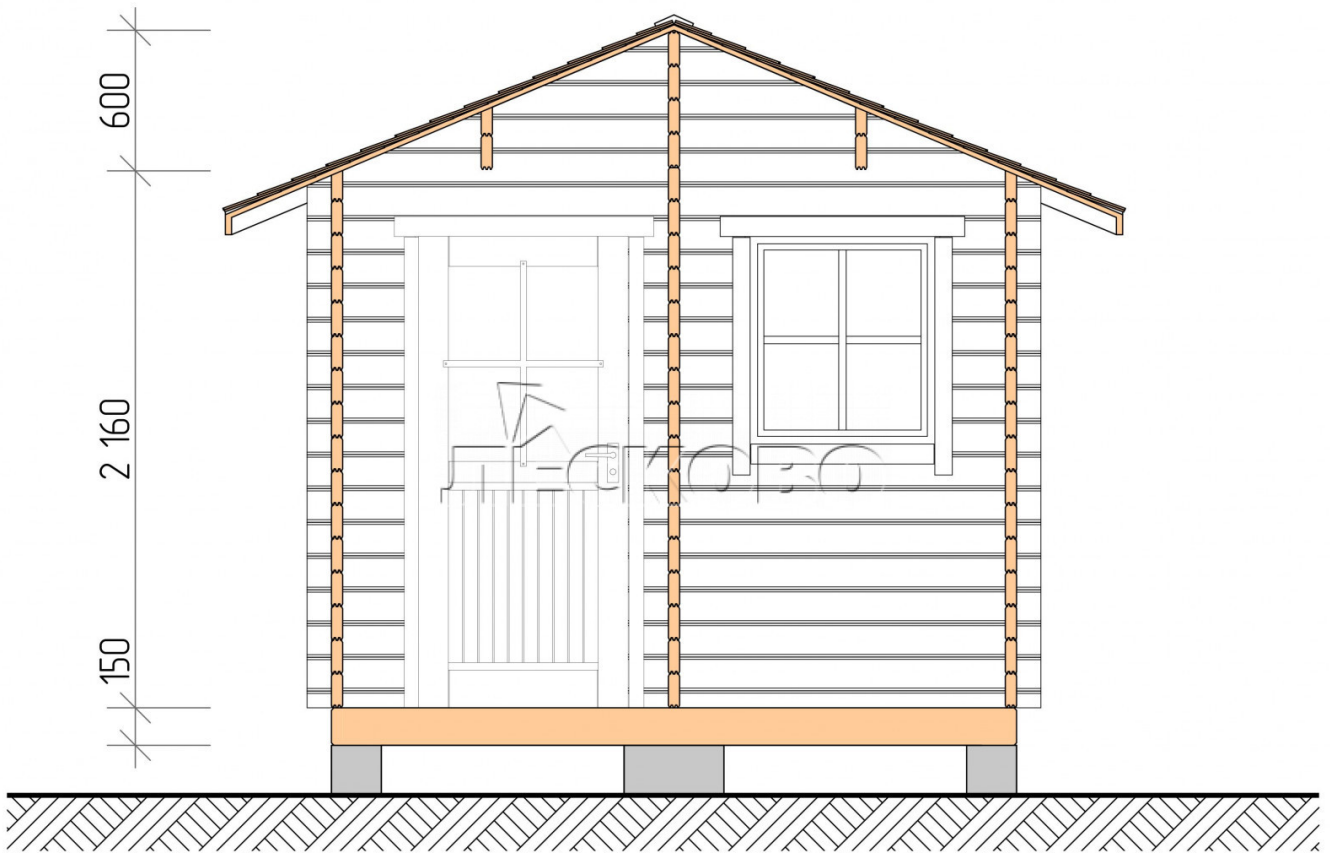

Баня "БВ" 3×3.5

Project Dimensions

3 × 3.5 / 15.4 m²

Full house set

3,011 €

Timber

45 mm

65 mm
+ 645 €

Project planning

3 000

3 500

2 500

Разрез

House Kit

- Wall kit: 44 × 145 mm mini-chamber drying chamber with bowls for the project. The material of the tree is spruce, pine (GOST 8486). Humidity 12-14%. The height of the walls is 2.16 m.;