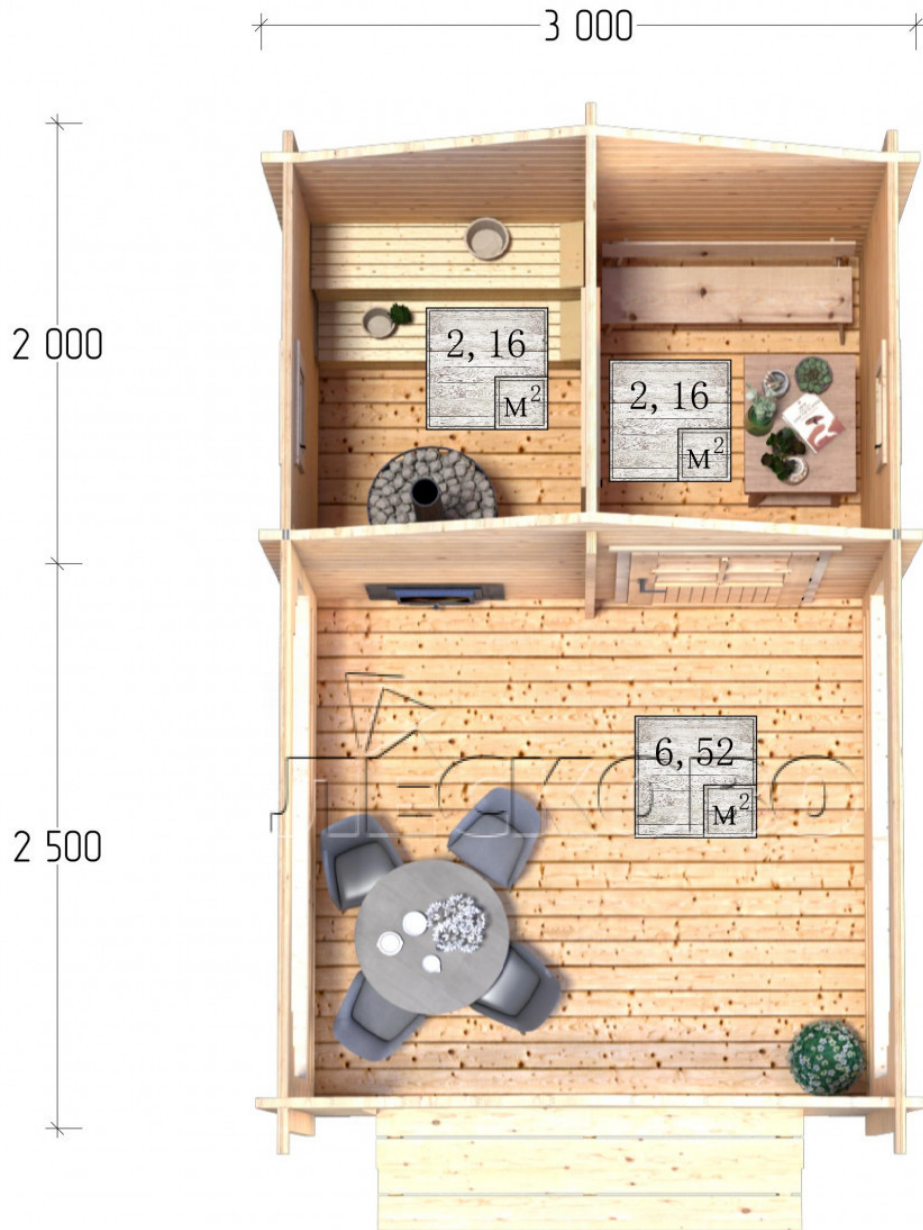

Outdoor sauna "BV" serie 3x2

Project Dimensions

3 × 2 / 11.4 m²

Full house set

2,300 €

Timber

45 MM

65 MM
+ 519 €

Project planning

Разрез

House Kit

- Wall kit: 44 × 145 mm mini-chamber drying chamber with bowls for the project. The material of the tree is spruce, pine (GOST 8486). Humidity 12-14%. The height of the walls is 2.16 m.;
- Logs, lower harness: board 45 × 145 mm chamber drying 10-12%;
- Floors: floorboard 35 mm., Chamber drying;
- Ceiling: imitation of a bar 20 × 135 mm, Chamber drying;

- Wooden windows, glass 4 mm, Single. Treatment with a colorless antiseptic. Hardware;

0.40×0.38 м.2 шт.

- Wooden doors;

0.84×1.885 м.

bath.1 шт.

0.84×1.885 м.

glass.1 шт.

7. Platbands: dry planed board 20 × 100 mm;