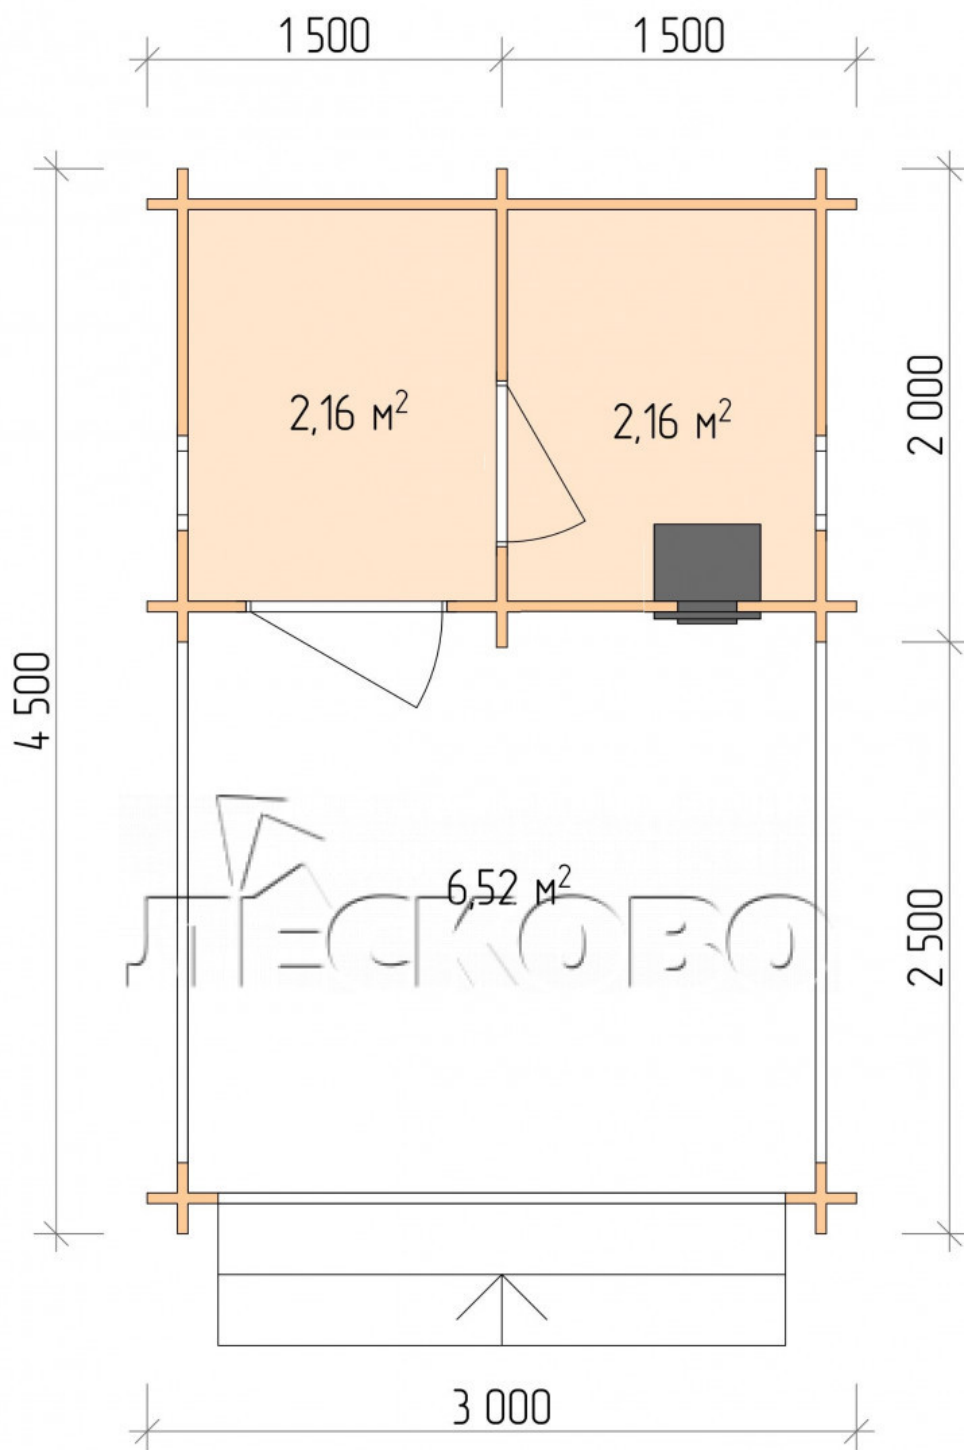

Outdoor sauna "BV" serie 3x2

Project Dimensions

3 × 2 / 11.4 m²

Full house set

2,833 €

Timber

45 MM

65 MM
+ 640 €

Project planning

Разрез

House Kit

- Wall kit: 44 × 145 mm mini-chamber drying chamber with bowls for the project. The material of the tree is spruce, pine (GOST 8486). Humidity 12-14%. The height of the walls is 2.16 m.;
- Logs, lower harness: board 45 × 145 mm chamber drying 10-12%;
- Floors: floorboard 35 mm., Chamber drying;
- Ceiling: imitation of a bar 20 × 135 mm, Chamber drying;

- Wooden windows, glass 4 mm, Single. Treatment with a colorless antiseptic. Hardware;

0.40×0.38 м.2 шт.

- Wooden doors;

0.84×1.885 м.

bath.1 шт.

0.84×1.885 м.

glass.1 шт.

7. Platbands: dry planed board 20 × 100 mm;