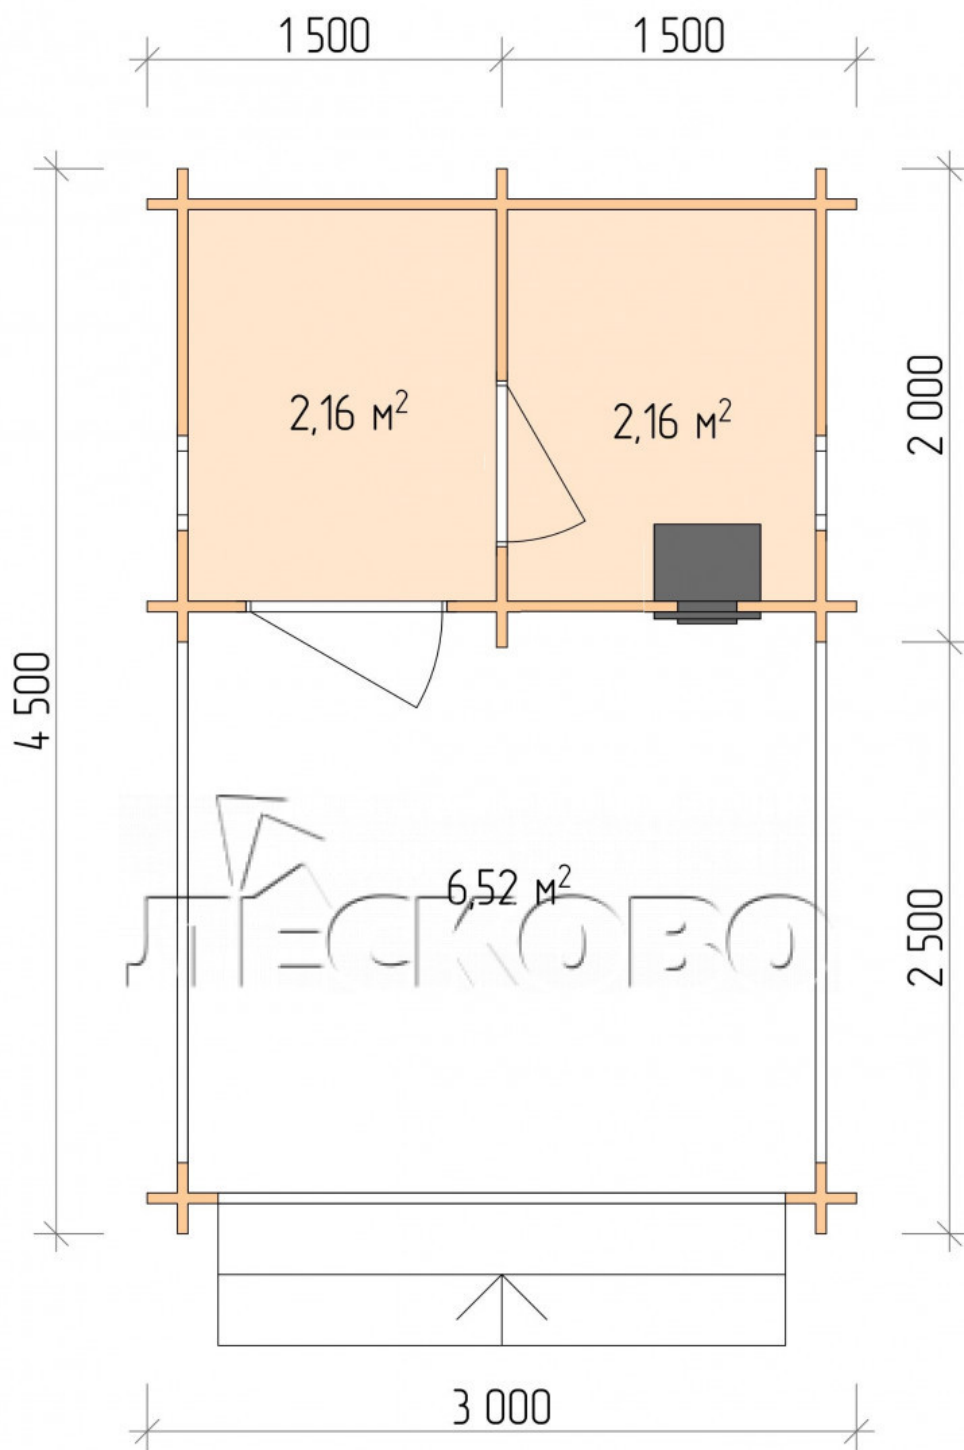

Outdoor sauna "BV" serie 3x2

Project Dimensions

3 × 2 / 11.4 m²

Full house set

2,300 €

Timber

45 MM

65 MM
+ 519 €

Project planning

Разрез

House Kit

- Wall kit: 44 × 145 mm mini-chamber drying chamber with bowls for the project. The material of the tree is spruce, pine (GOST 8486). Humidity 12-14%. The height of the walls is 2.16 m.;
- Logs, lower harness: board 45 × 145 mm chamber drying 10-12%;
- Floors: floorboard 35 mm., Chamber drying;
- Ceiling: imitation of a bar 20 × 135 mm, Chamber drying;

- Wooden windows, glass 4 mm, Single. Treatment with a colorless antiseptic. Hardware;

0.40×0.38 м.2 шт.

- Wooden doors;

0.84×1.885 м.

bath.1 шт.

0.84×1.885 м.

glass.1 шт.

7. Platbands: dry planed board 20 × 100 mm;