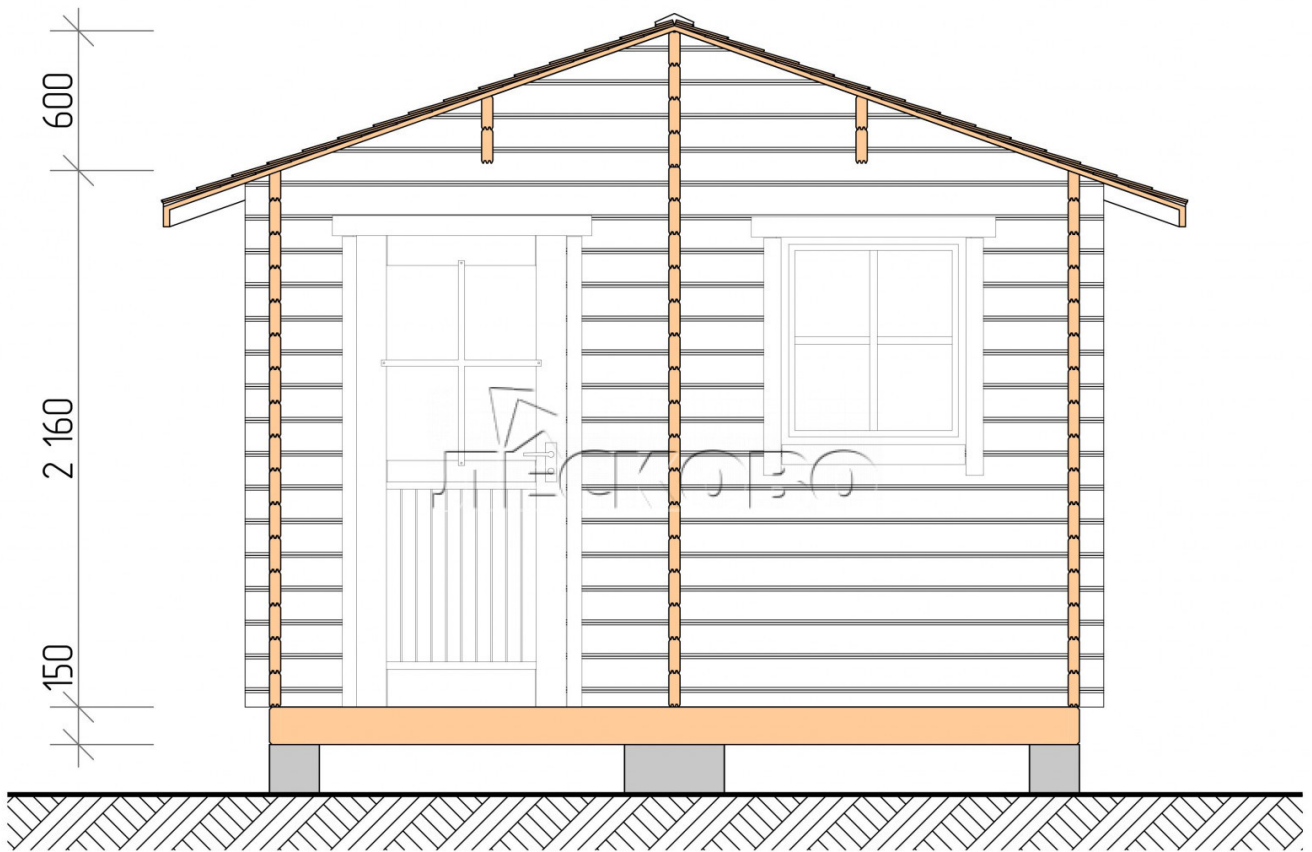

Outdoor sauna "BV" serie 3x2

Project Dimensions

3 × 2 / 11.4 m²

Full house set

2,833 €

Timber

45 MM

65 MM
+ 640 €

Project planning

Разрез

House Kit

- Wall kit: 44 × 145 mm mini-chamber drying chamber with bowls for the project. The material of the tree is spruce, pine (GOST 8486). Humidity 12-14%. The height of the walls is 2.16 m.;
- Logs, lower harness: board 45 × 145 mm chamber drying 10-12%;
- Floors: floorboard 35 mm., Chamber drying;
- Ceiling: imitation of a bar 20 × 135 mm, Chamber drying;