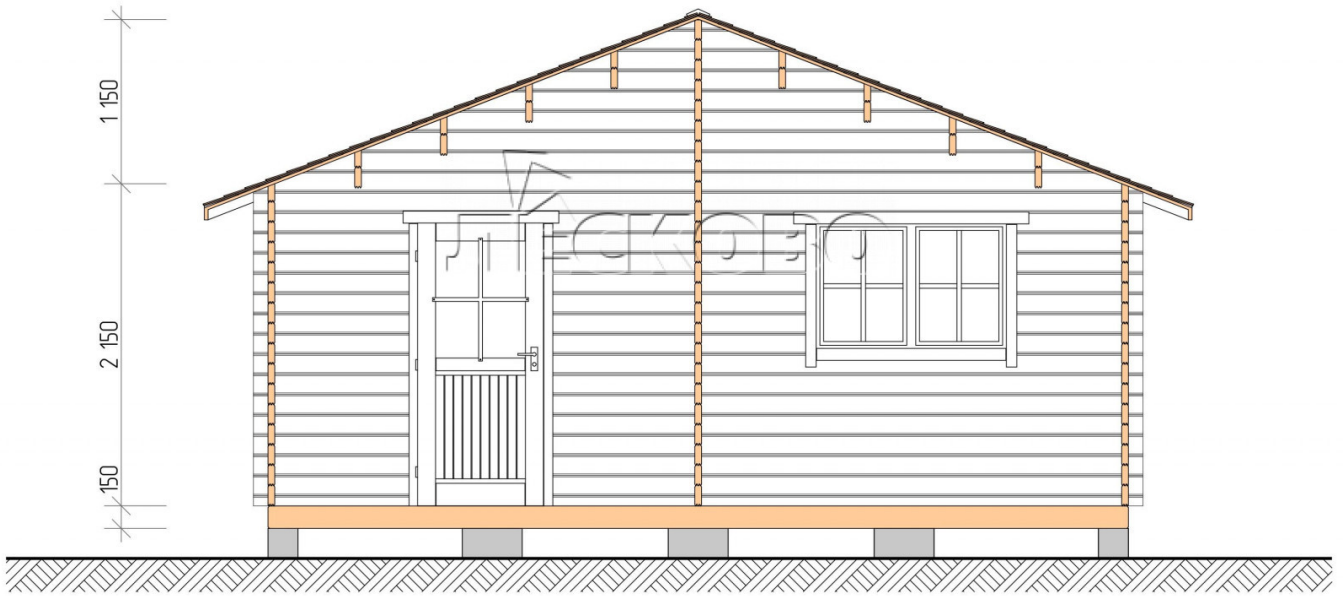

Outdoor sauna "BL" series 6×6

Project Dimensions

6 × 6 / 32.5 m²

Full house set

7,064 €

Timber

45 MM

65 MM
+ 1,706 €

Project planning

6 000

6 000

Разрез

House Kit

- Wall kit: 44 × 145 mm mini-chamber drying chamber with bowls for the project. The material of the tree is spruce, pine (GOST 8486). Humidity 12-14%. The height of the walls is 2.16 m.;
- Logs, lower harness: board 45 × 145 mm chamber drying 10-12%;
- Floors: floorboard 35 mm., Chamber drying;
- Ceiling: imitation of a bar 20 × 135 mm, Chamber drying;
- Wooden windows, glass 4 mm, Single. Treatment with a colorless antiseptic. Hardware;

0.40×0.38 м.2 шт.

1.34×0.91 м.1 шт.

- Wooden doors;

0.84×1.885 м.
bath.2 шт.

0.84×1.885 м.
glass.1 шт.

7. Platbands: dry planed board 20 × 100 mm;

8. Roof: shingles;

9. Skirting board 35 mm.