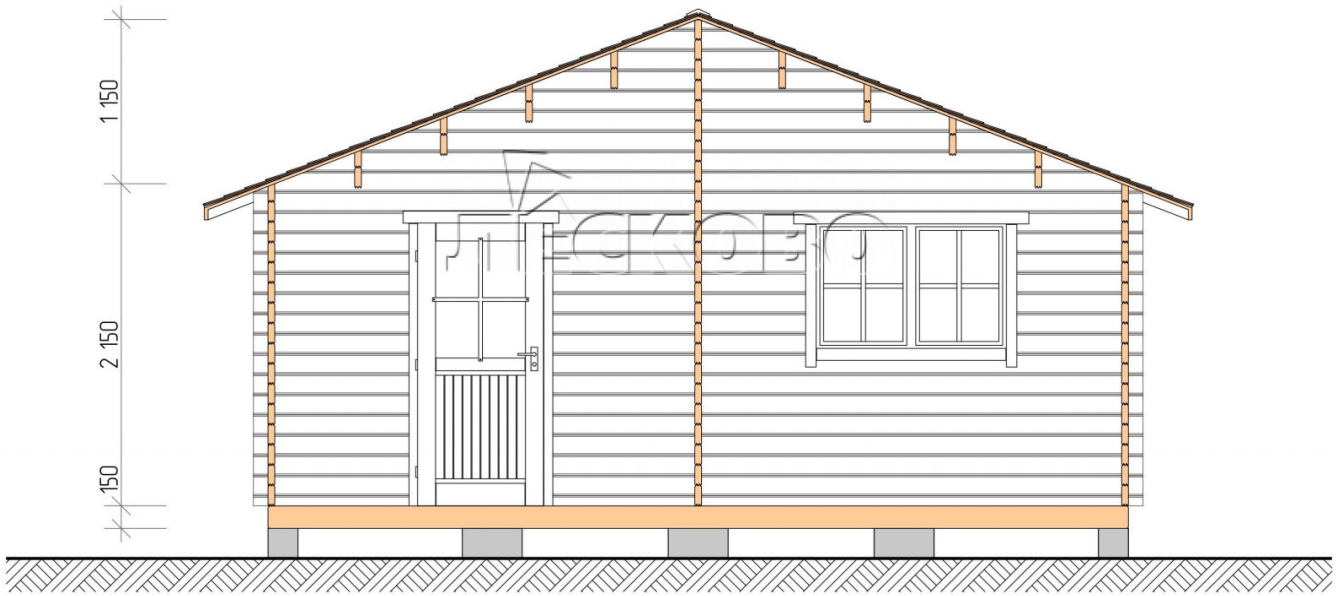

Outdoor sauna "BL" series 6×6

Project Dimensions

6 × 6 / 32.5 m²

Full house set

5,785 €

Timber

45 MM

65 MM
+ 1,390 €

Project planning

6 000

6 000

Разрез

House Kit

- Wall kit: 44 × 145 mm mini-chamber drying chamber with bowls for the project. The material of the tree is spruce, pine (GOST 8486). Humidity 12-14%. The height of the walls is 2.16 m.;
- Logs, lower harness: board 45 × 145 mm chamber drying 10-12%;
- Floors: floorboard 35 mm., Chamber drying;
- Ceiling: imitation of a bar 20 × 135 mm, Chamber drying;
- Wooden windows, glass 4 mm, Single. Treatment with a colorless antiseptic. Hardware;

0.40×0.38 м.2 шт.

1.34×0.91 м.1 шт.

- Wooden doors;

0.84×1.885 м.
bath.2 шт.

0.84×1.885 м.
glass.1 шт.

7. Platbands: dry planed board 20 × 100 mm;

8. Roof: shingles;

9. Skirting board 35 mm.