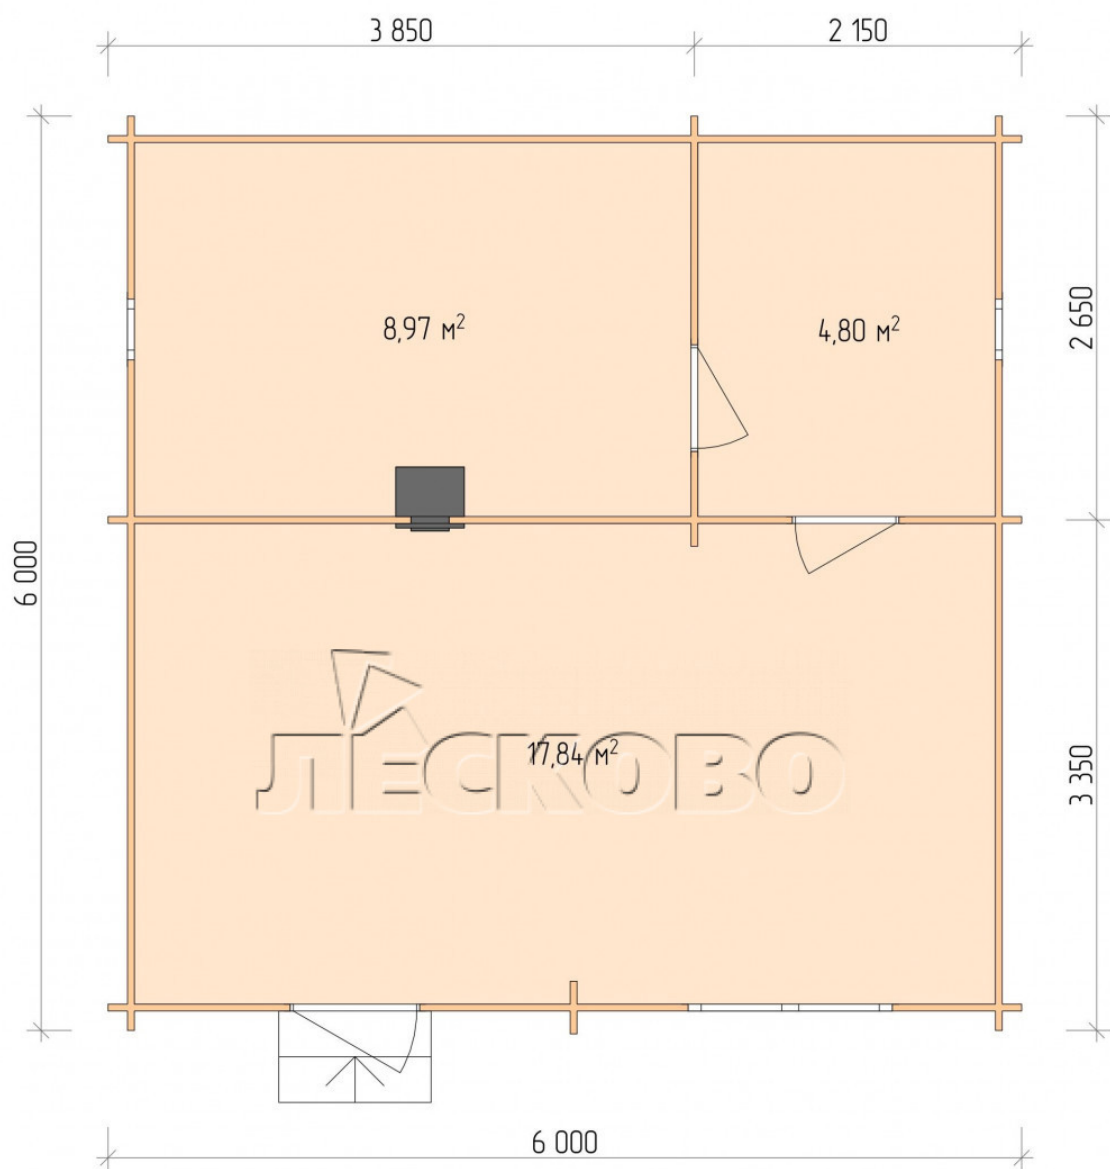

Outdoor sauna "BL" series 6×6

Project Dimensions

6 × 6 / 32.5 m²

Full house set

5,785 €

Timber

45 MM

65 MM
+ 1,390 €

Project planning

6 000

6 000

Разрез

House Kit

- Wall kit: 44 × 145 mm mini-chamber drying chamber with bowls for the project. The material of the tree is spruce, pine (GOST 8486). Humidity 12-14%. The height of the walls is 2.16 m.;
- Logs, lower harness: board 45 × 145 mm chamber drying 10-12%;
- Floors: floorboard 35 mm., Chamber drying;
- Ceiling: imitation of a bar 20 × 135 mm, Chamber drying;
- Wooden windows, glass 4 mm, Single. Treatment with a colorless antiseptic. Hardware;

0.40×0.38 м.2 шт.

1.34×0.91 м.1 шт.

- Wooden doors;

0.84×1.885 м.
bath.2 шт.

0.84×1.885 м.
glass.1 шт.

7. Platbands: dry planed board 20 × 100 mm;

8. Roof: shingles;

9. Skirting board 35 mm.