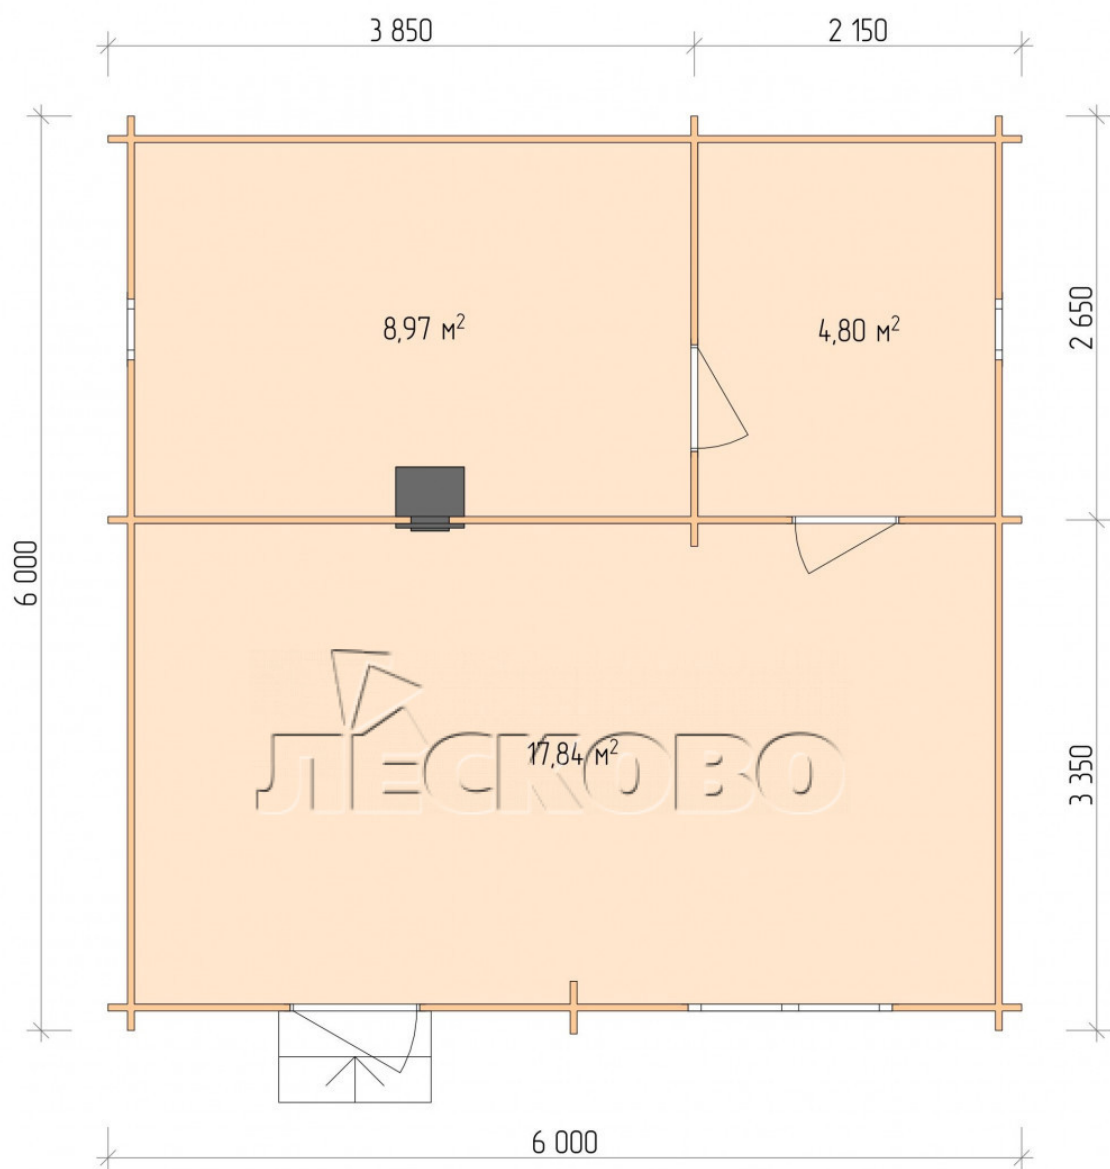

Outdoor sauna "BL" series 6×6

Project Dimensions

6 × 6 / 32.5 m²

Full house set

5,645 €

Timber

45 MM

65 MM
+ 1,356 €

Project planning

6 000

6 000

8,97
M²

4,80
M²

17,84
M²

Разрез

House Kit

- Wall kit: 44 × 145 mm mini-chamber drying chamber with bowls for the project. The material of the tree is spruce, pine (GOST 8486). Humidity 12-14%. The height of the walls is 2.16 m.;
- Logs, lower harness: board 45 × 145 mm chamber drying 10-12%;
- Floors: floorboard 35 mm., Chamber drying;
- Ceiling: imitation of a bar 20 × 135 mm, Chamber drying;
- Wooden windows, glass 4 mm, Single. Treatment with a colorless antiseptic. Hardware;

0.40×0.38 м.2 шт.

1.34×0.91 м.1 шт.

- Wooden doors;

0.84×1.885 м.
bath.2 шт.

0.84×1.885 м.
glass.1 шт.

7. Platbands: dry planed board 20 × 100 mm;

8. Roof: shingles;

9. Skirting board 35 mm.