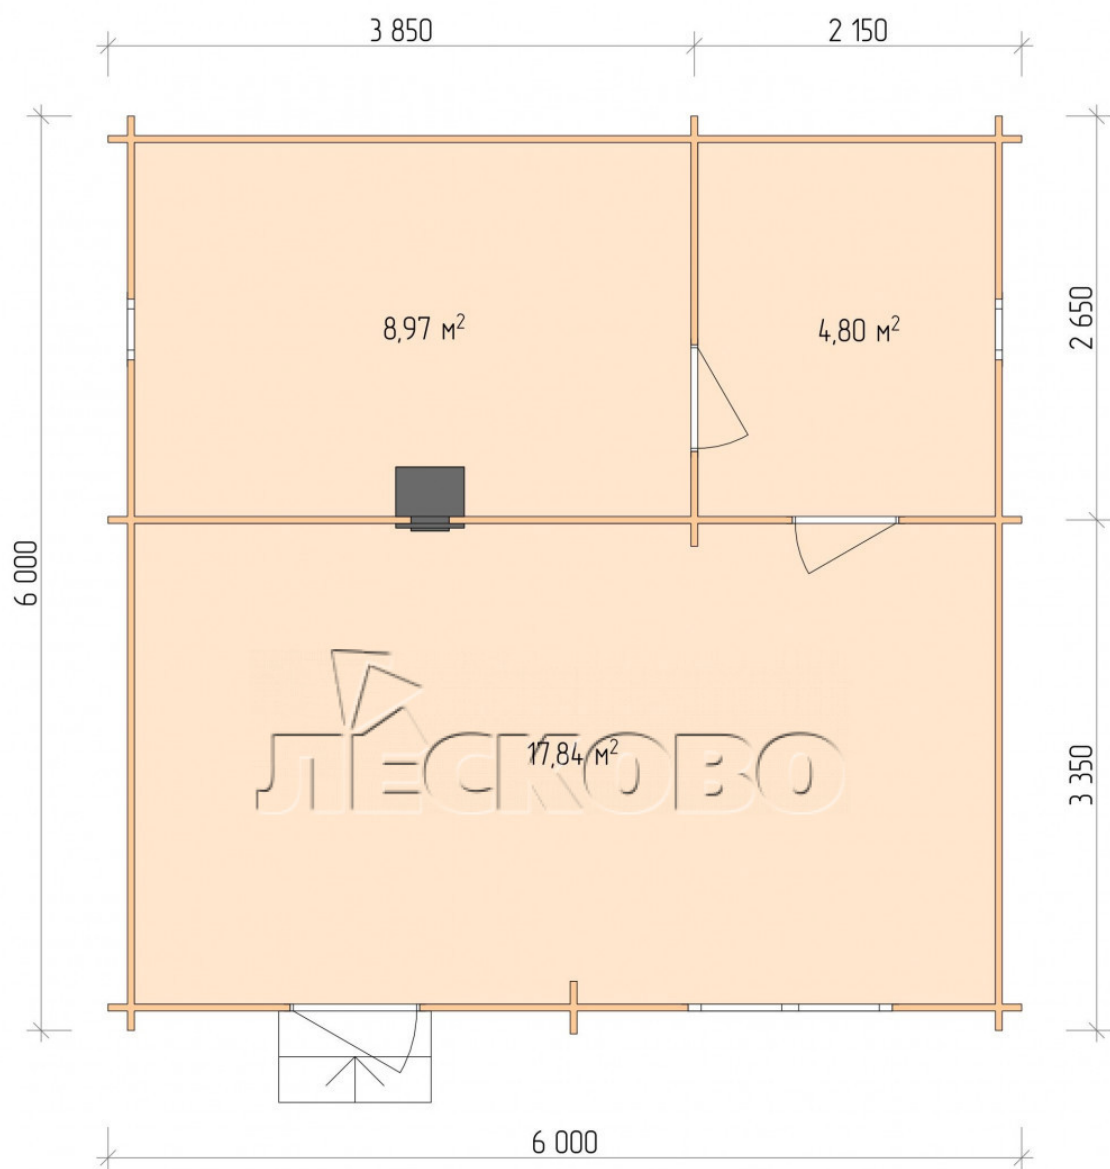

Outdoor sauna "BL" series 6×6

Project Dimensions

6 × 6 / 32.5 m²

Full house set

7,064 €

Timber

45 MM

65 MM
+ 1,706 €

Project planning

6 000

6 000

Разрез

House Kit

- Wall kit: 44 × 145 mm mini-chamber drying chamber with bowls for the project. The material of the tree is spruce, pine (GOST 8486). Humidity 12-14%. The height of the walls is 2.16 m.;
- Logs, lower harness: board 45 × 145 mm chamber drying 10-12%;
- Floors: floorboard 35 mm., Chamber drying;
- Ceiling: imitation of a bar 20 × 135 mm, Chamber drying;
- Wooden windows, glass 4 mm, Single. Treatment with a colorless antiseptic. Hardware;

0.40×0.38 м.2 шт.

1.34×0.91 м.1 шт.

- Wooden doors;

0.84×1.885 м.
bath.2 шт.

0.84×1.885 м.
glass.1 шт.

7. Platbands: dry planed board 20 × 100 mm;

8. Roof: shingles;

9. Skirting board 35 mm.