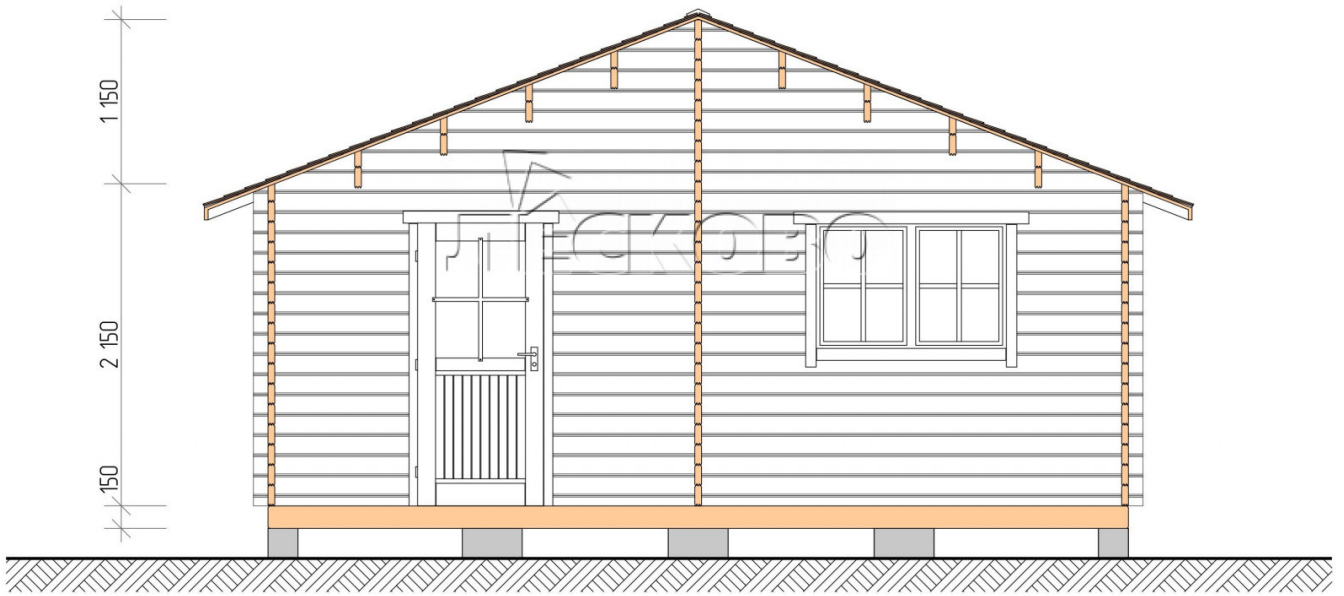

Outdoor sauna "BL" series 6×6

Project Dimensions

6 × 6 / 32.5 m²

Full house set

5,645 €

Timber

45 MM

65 MM
+ 1,356 €

Project planning

6 000

6 000

8,97
M²

4,80
M²

17,84
M²

Разрез

House Kit

- Wall kit: 44 × 145 mm mini-chamber drying chamber with bowls for the project. The material of the tree is spruce, pine (GOST 8486). Humidity 12-14%. The height of the walls is 2.16 m.;
- Logs, lower harness: board 45 × 145 mm chamber drying 10-12%;
- Floors: floorboard 35 mm., Chamber drying;
- Ceiling: imitation of a bar 20 × 135 mm, Chamber drying;
- Wooden windows, glass 4 mm, Single. Treatment with a colorless antiseptic. Hardware;