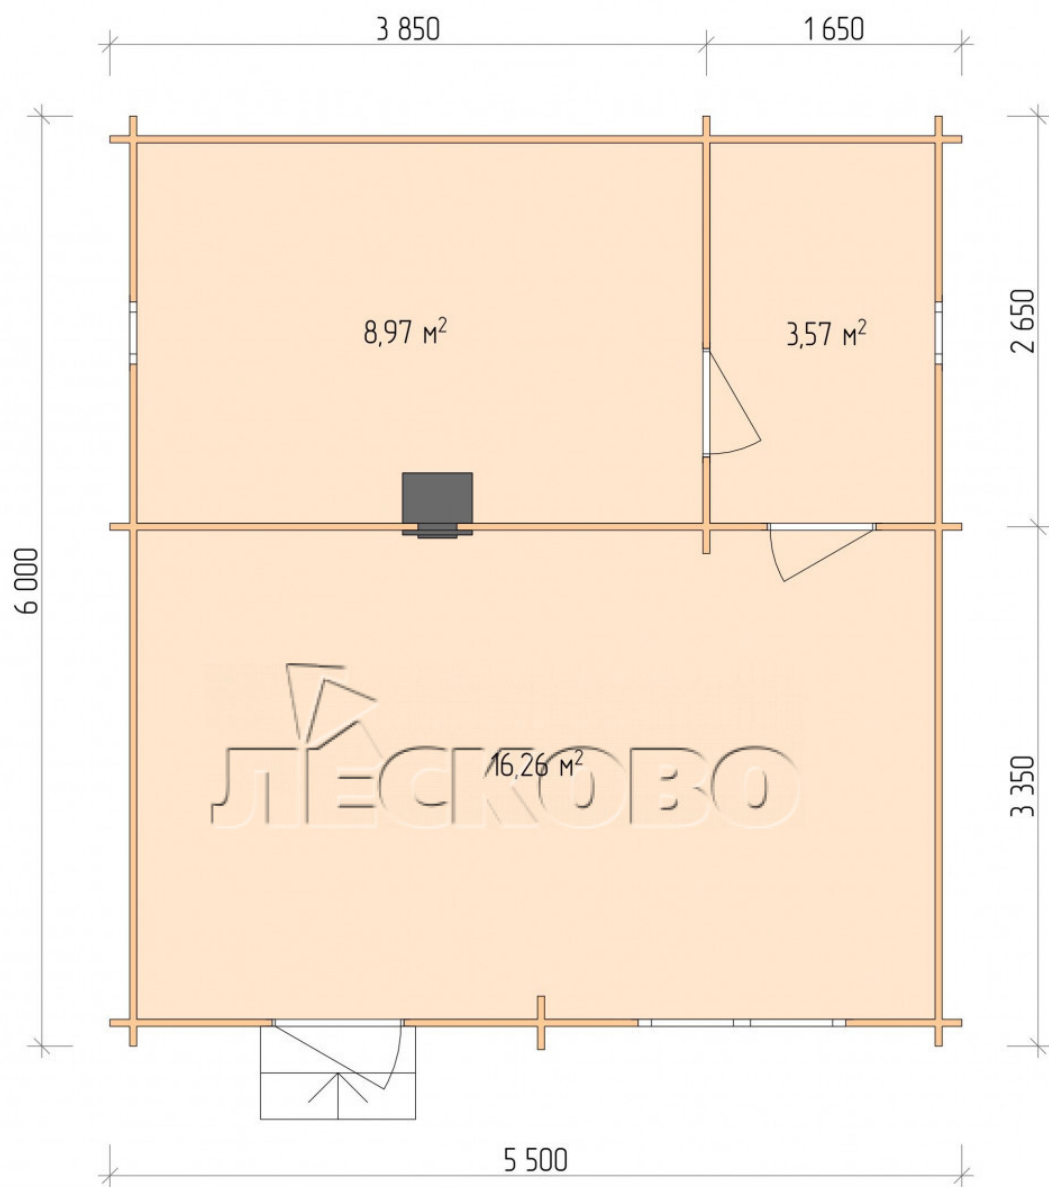

Outdoor sauna "BL" series 5.5×6

Project Dimensions

5.5 × 6 / 29.7 m²

Full house set

5,301 €

Timber

45 MM

65 MM
+ 1,246 €

Project planning

Разрез

House Kit

- Wall kit: 44 × 145 mm mini-chamber drying chamber with bowls for the project. The material of the tree is spruce, pine (GOST 8486). Humidity 12-14%. The height of the walls is 2.16 m.;
- Logs, lower harness: board 45 × 145 mm chamber drying 10-12%;
- Floors: floorboard 35 mm., Chamber drying;
- Ceiling: imitation of a bar 20 × 135 mm, Chamber drying;
- Wooden windows, glass 4 mm, Single. Treatment with a colorless antiseptic. Hardware;

0.40×0.38 м.2 шт. 1.34×0.91 м.1 шт.

- Wooden doors;

0.84×1.885 м.
bath.2 шт.

0.84×1.885 м.
glass.1 шт.

7. Platbands: dry planed board 20 × 100 mm;

8. Roof: shingles;

9. Skirting board 35 mm.

+7 (4942) 499-770