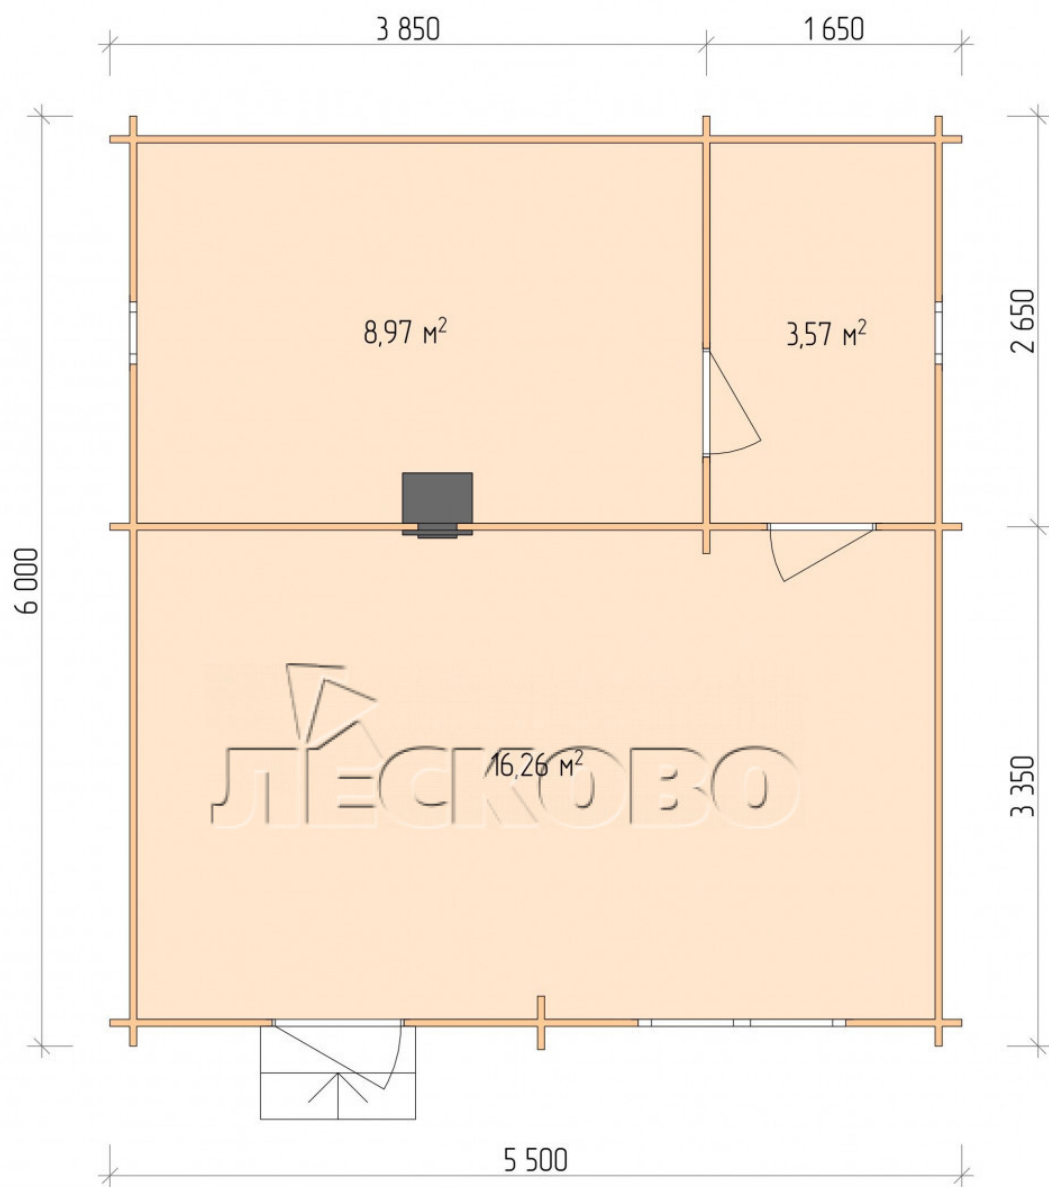

Outdoor sauna "BL" series 5.5×6

Project Dimensions

5.5 × 6 / 29.7 m²

Full house set

6,353 €

Timber

45 MM

65 MM
+ 1,497 €

Project planning

Разрез

House Kit

- Wall kit: 44 × 145 mm mini-chamber drying chamber with bowls for the project. The material of the tree is spruce, pine (GOST 8486). Humidity 12-14%. The height of the walls is 2.16 m.;
- Logs, lower harness: board 45 × 145 mm chamber drying 10-12%;
- Floors: floorboard 35 mm., Chamber drying;
- Ceiling: imitation of a bar 20 × 135 mm, Chamber drying;
- Wooden windows, glass 4 mm, Single. Treatment with a colorless antiseptic. Hardware;

0.40×0.38 м.2 шт. 1.34×0.91 м.1 шт.

- Wooden doors;

0.84×1.885 м.
bath.2 шт.

0.84×1.885 м.
glass.1 шт.

7. Platbands: dry planed board 20 × 100 mm;

8. Roof: shingles;

9. Skirting board 35 mm.

+7 (4942) 499-770