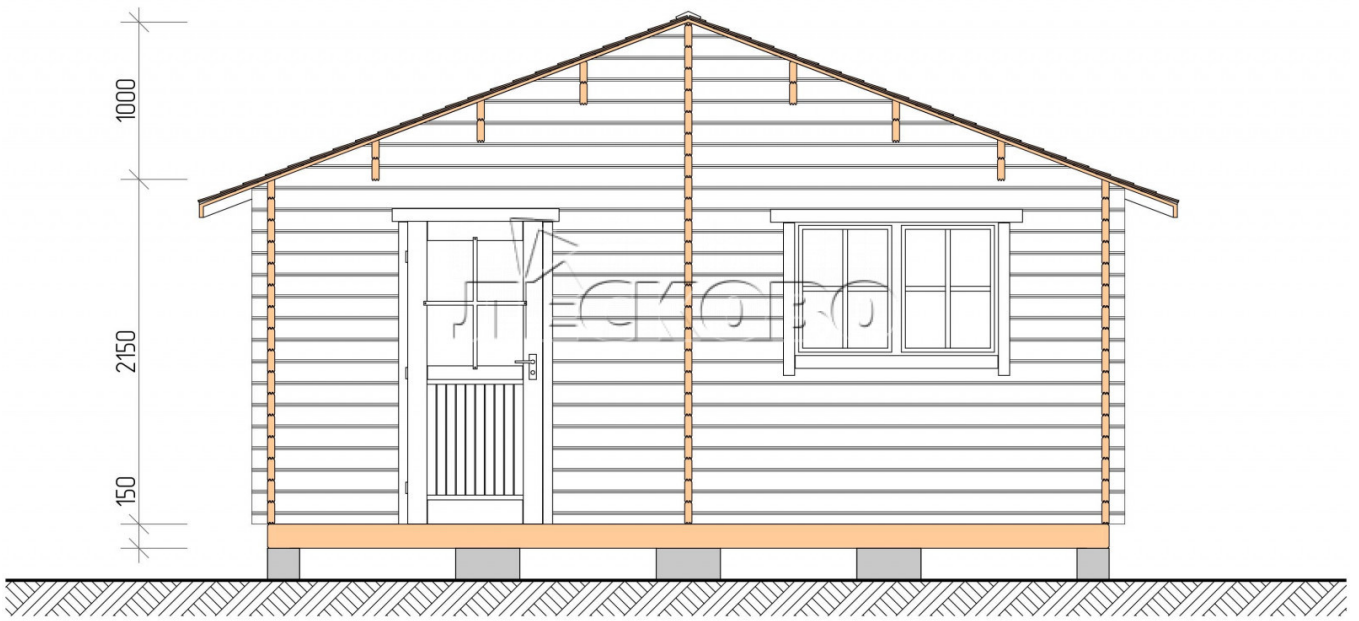

Outdoor sauna "BL" series 5.5×6

Project Dimensions

5.5 × 6 / 29.7 m²

Full house set

6,353 €

Timber

45 MM

65 MM
+ 1,497 €

Project planning

Разрез

House Kit

- Wall kit: 44 × 145 mm mini-chamber drying chamber with bowls for the project. The material of the tree is spruce, pine (GOST 8486). Humidity 12-14%. The height of the walls is 2.16 m.;
- Logs, lower harness: board 45 × 145 mm chamber drying 10-12%;
- Floors: floorboard 35 mm., Chamber drying;
- Ceiling: imitation of a bar 20 × 135 mm, Chamber drying;
- Wooden windows, glass 4 mm, Single. Treatment with a colorless antiseptic. Hardware;

0.40×0.38 м.2 шт. 1.34×0.91 м.1 шт.

- Wooden doors;

0.84×1.885 м.
bath.2 шт.

0.84×1.885 м.
glass.1 шт.

7. Platbands: dry planed board 20 × 100 mm;

8. Roof: shingles;

9. Skirting board 35 mm.

+7 (4942) 499-770