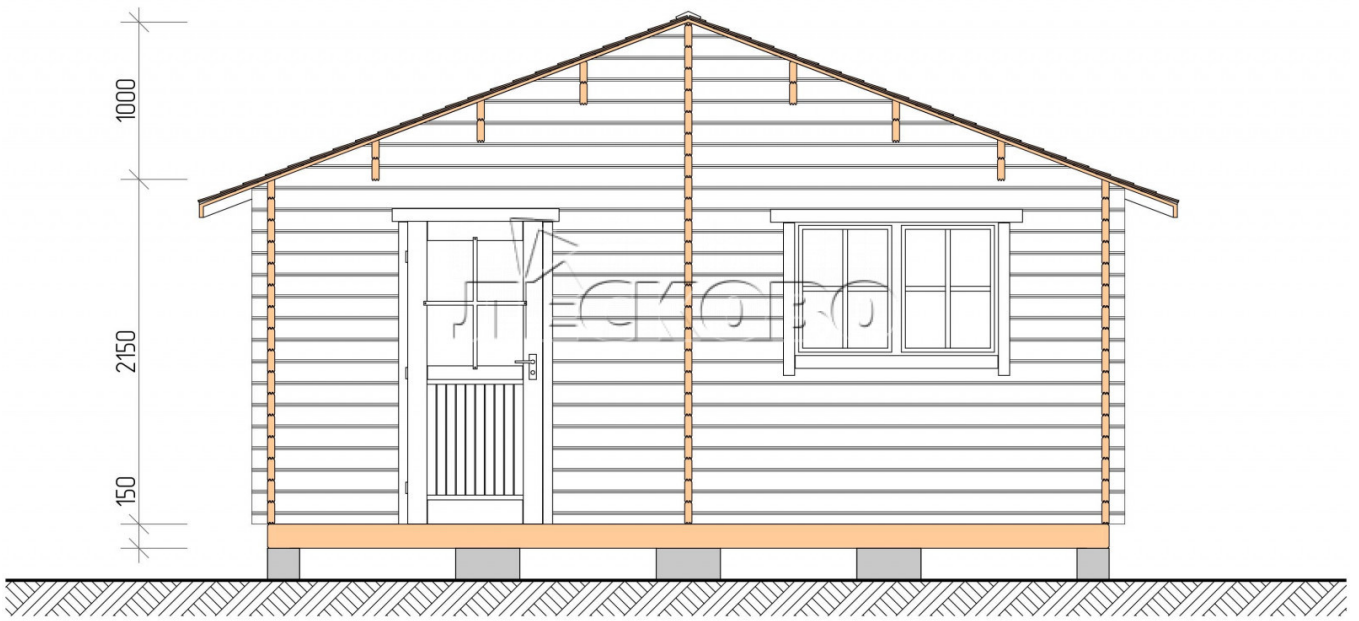

Outdoor sauna "BL" series 5.5×6

Project Dimensions

5.5 × 6 / 29.7 m²

Full house set

5,301 €

Timber

45 MM

65 MM
+ 1,246 €

Project planning

Разрез

House Kit

- Wall kit: 44 × 145 mm mini-chamber drying chamber with bowls for the project. The material of the tree is spruce, pine (GOST 8486). Humidity 12-14%. The height of the walls is 2.16 m.;
- Logs, lower harness: board 45 × 145 mm chamber drying 10-12%;
- Floors: floorboard 35 mm., Chamber drying;
- Ceiling: imitation of a bar 20 × 135 mm, Chamber drying;
- Wooden windows, glass 4 mm, Single. Treatment with a colorless antiseptic. Hardware;

0.40×0.38 м.2 шт. 1.34×0.91 м.1 шт.

- Wooden doors;

0.84×1.885 м.
bath.2 шт.

0.84×1.885 м.
glass.1 шт.

7. Platbands: dry planed board 20 × 100 mm;

8. Roof: shingles;

9. Skirting board 35 mm.

+7 (4942) 499-770