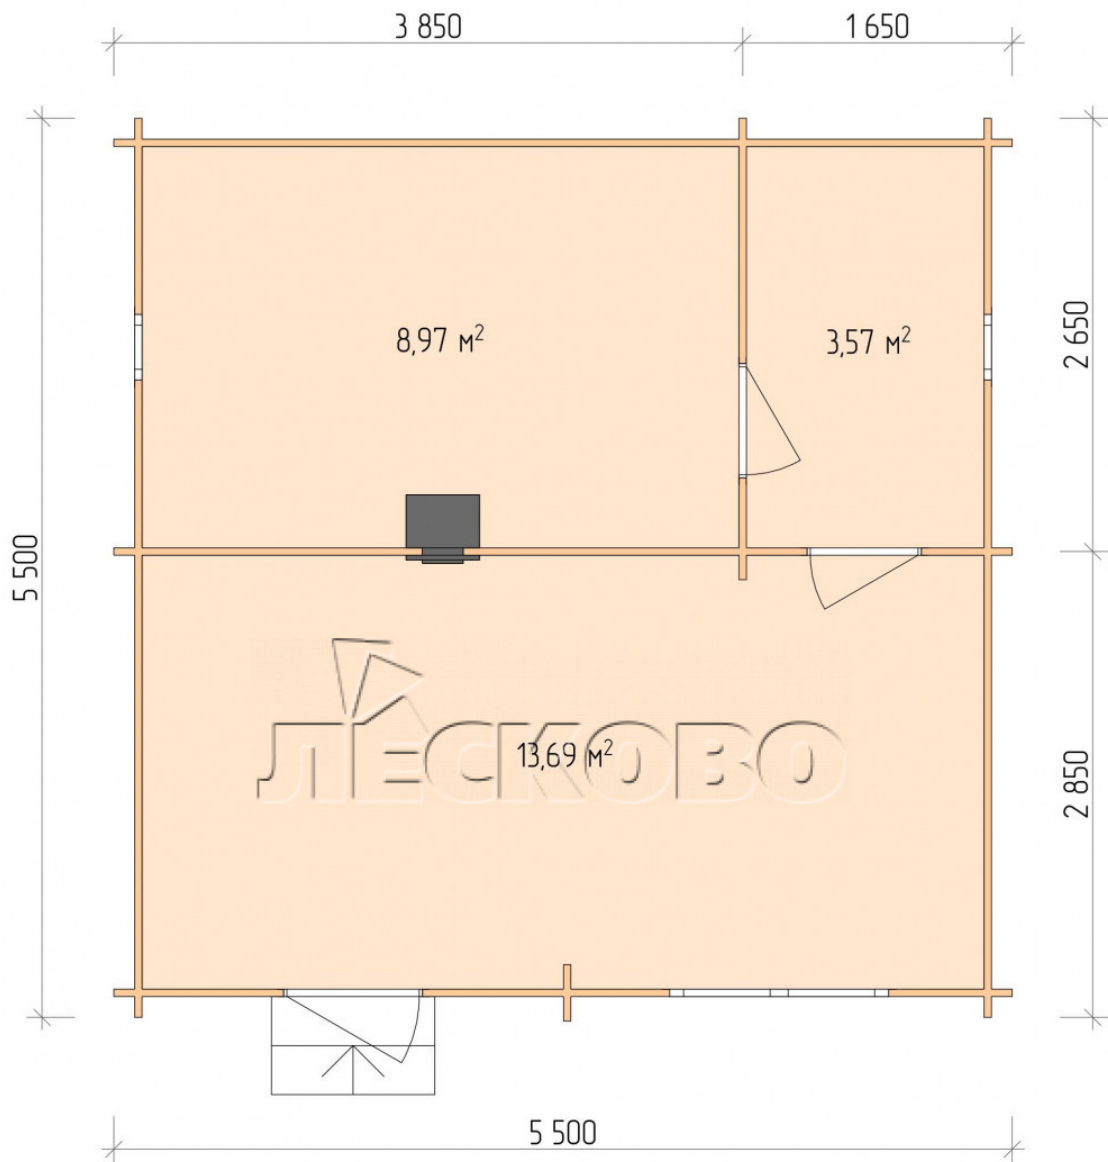

Outdoor sauna "BL" series 5.5×5.5

Project Dimensions

5.5 × 5.5 / 27.1 m²

Full house set

6,176 €

Timber

45 MM

65 MM
+ 1,475 €

Project planning

5 500

Разрез

House Kit

- Wall kit: 44 × 145 mm mini-chamber drying chamber with bowls for the project. The material of the tree is spruce, pine (GOST 8486). Humidity 12-14%. The height of the walls is 2.16 m.;
- Logs, lower harness: board 45 × 145 mm chamber drying 10-12%;
- Floors: floorboard 35 mm., Chamber drying;
- Ceiling: imitation of a bar 20 × 135 mm, Chamber drying;
- Wooden windows, glass 4 mm, Single. Treatment with a colorless antiseptic. Hardware;

0.40×0.38 м.2 шт.

1.34×0.91 м.1 шт.

- Wooden doors;

0.84×1.885 м.
bath.2 шт.

0.84×1.885 м.
glass.1 шт.

7. Platbands: dry planed board 20 × 100 mm;

8. Roof: shingles;

9. Skirting board 35 mm.