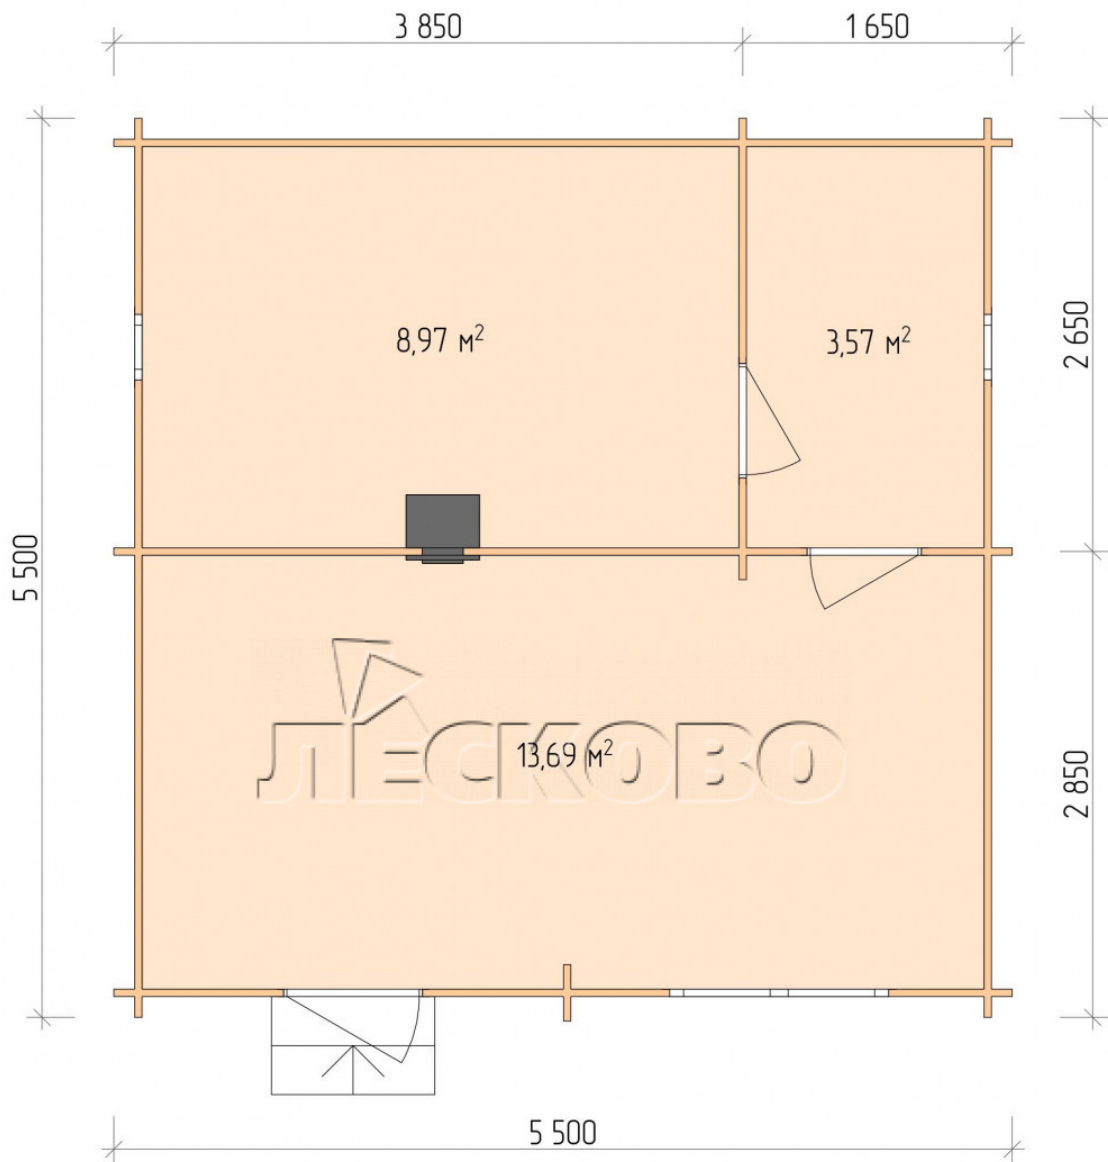

Outdoor sauna "BL" series 5.5×5.5

Project Dimensions

5.5 × 5.5 / 27.1 m²

Full house set

4,836 €

Timber

45 MM

65 MM
+ 1,155 €

Project planning

5 500

Разрез

House Kit

- Wall kit: 44 × 145 mm mini-chamber drying chamber with bowls for the project. The material of the tree is spruce, pine (GOST 8486). Humidity 12-14%. The height of the walls is 2.16 m.;
- Logs, lower harness: board 45 × 145 mm chamber drying 10-12%;
- Floors: floorboard 35 mm., Chamber drying;
- Ceiling: imitation of a bar 20 × 135 mm, Chamber drying;
- Wooden windows, glass 4 mm, Single. Treatment with a colorless antiseptic. Hardware;

0.40×0.38 м.2 шт.

1.34×0.91 м.1 шт.

- Wooden doors;

0.84×1.885 м.
bath.2 шт.

0.84×1.885 м.
glass.1 шт.

7. Platbands: dry planed board 20 × 100 mm;

8. Roof: shingles;

9. Skirting board 35 mm.