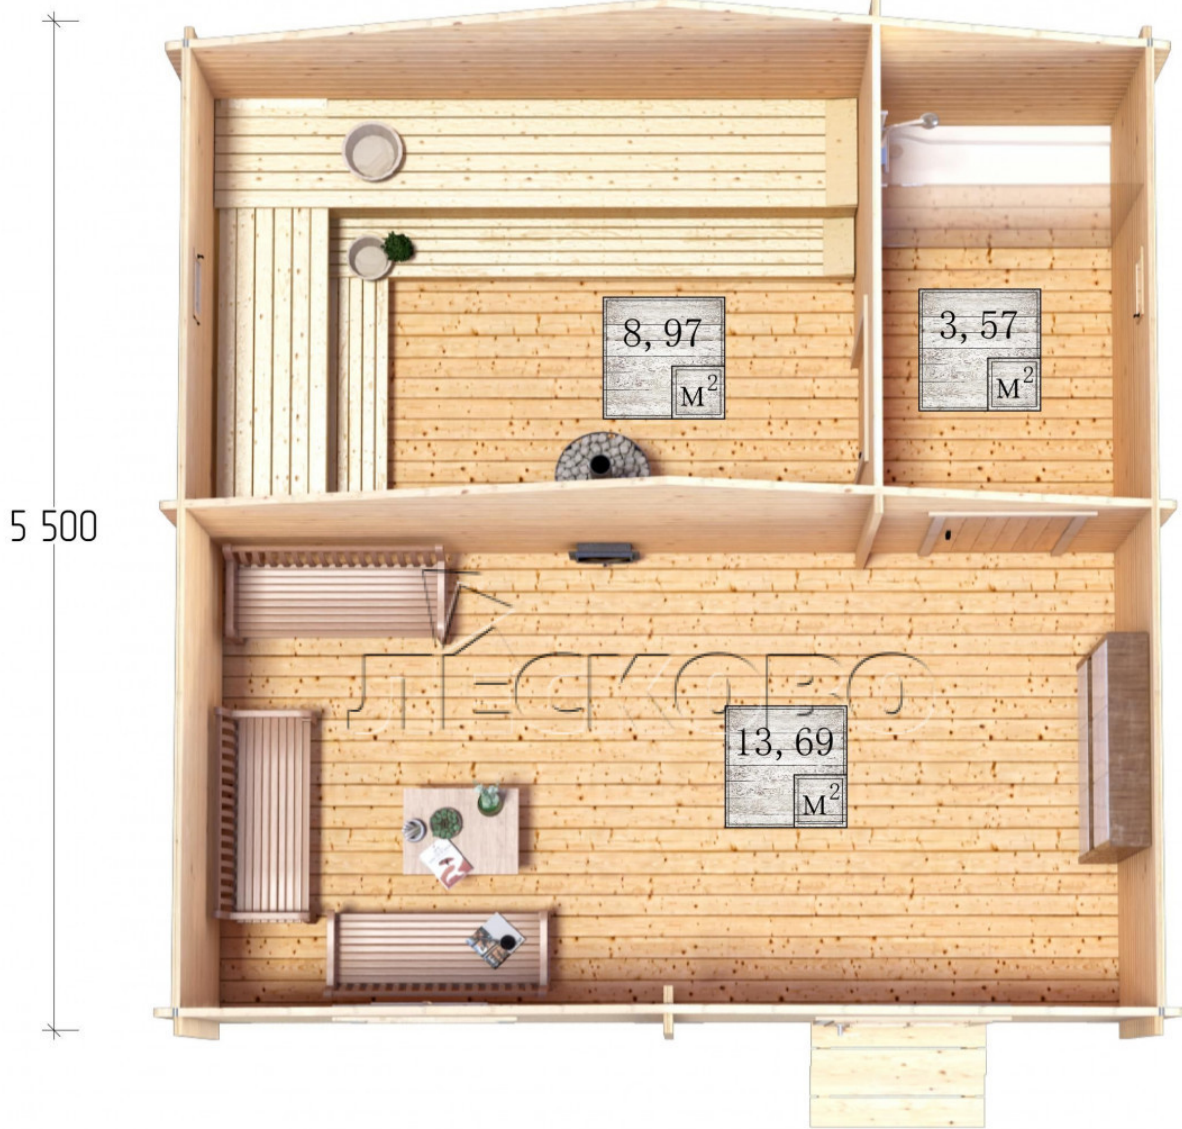

Outdoor sauna "BL" series 5.5×5.5

Project Dimensions

5.5 × 5.5 / 27.1 m²

Full house set

4,836 €

Timber

45 MM

65 MM
+ 1,155 €

Project planning

5 500

Разрез

House Kit

- Wall kit: 44 × 145 mm mini-chamber drying chamber with bowls for the project. The material of the tree is spruce, pine (GOST 8486). Humidity 12-14%. The height of the walls is 2.16 m.;
- Logs, lower harness: board 45 × 145 mm chamber drying 10-12%;
- Floors: floorboard 35 mm., Chamber drying;
- Ceiling: imitation of a bar 20 × 135 mm, Chamber drying;
- Wooden windows, glass 4 mm, Single. Treatment with a colorless antiseptic. Hardware;

0.40×0.38 м.2 шт.

1.34×0.91 м.1 шт.

- Wooden doors;

0.84×1.885 м.
bath.2 шт.

0.84×1.885 м.
glass.1 шт.

7. Platbands: dry planed board 20 × 100 mm;

8. Roof: shingles;

9. Skirting board 35 mm.