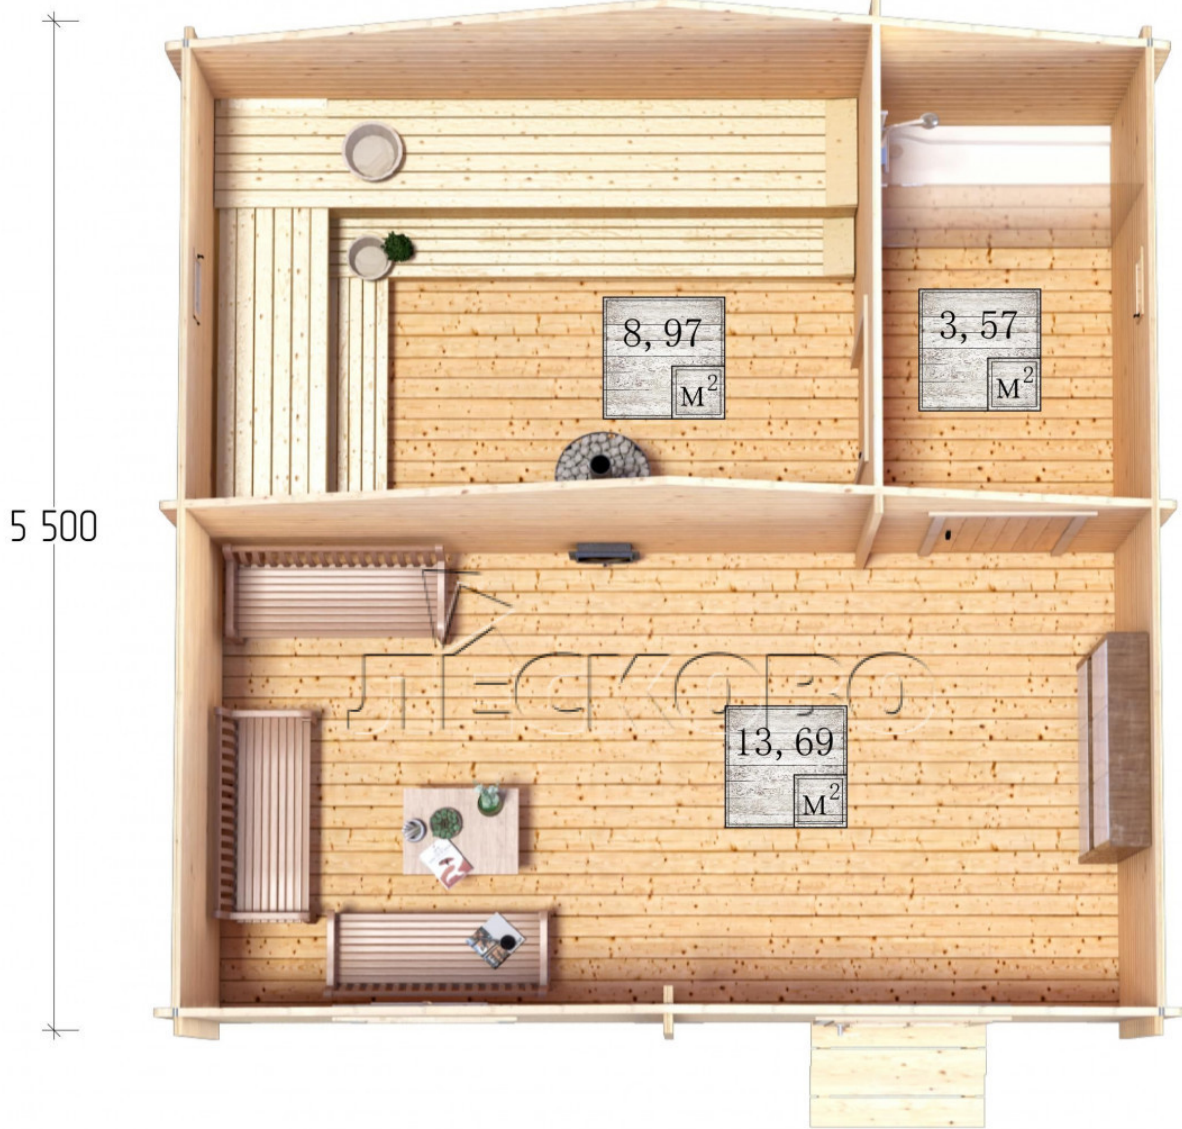

Outdoor sauna "BL" series 5.5×5.5

Project Dimensions

5.5 × 5.5 / 27.1 m²

Full house set

6,176 €

Timber

45 MM

65 MM
+ 1,475 €

Project planning

5 500

Разрез

House Kit

- Wall kit: 44 × 145 mm mini-chamber drying chamber with bowls for the project. The material of the tree is spruce, pine (GOST 8486). Humidity 12-14%. The height of the walls is 2.16 m.;
- Logs, lower harness: board 45 × 145 mm chamber drying 10-12%;
- Floors: floorboard 35 mm., Chamber drying;
- Ceiling: imitation of a bar 20 × 135 mm, Chamber drying;
- Wooden windows, glass 4 mm, Single. Treatment with a colorless antiseptic. Hardware;

0.40×0.38 м.2 шт.

1.34×0.91 м.1 шт.

- Wooden doors;

0.84×1.885 м.
bath.2 шт.

0.84×1.885 м.
glass.1 шт.

7. Platbands: dry planed board 20 × 100 mm;

8. Roof: shingles;

9. Skirting board 35 mm.