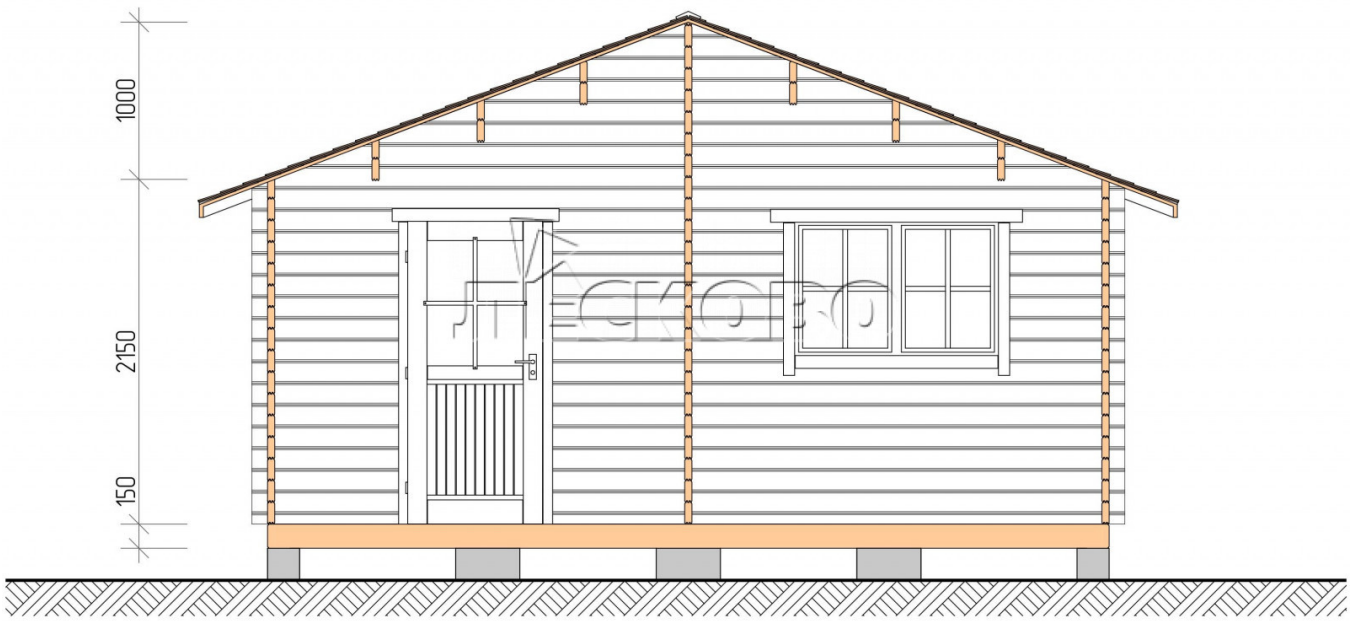

Outdoor sauna "BL" series 5.5×5.5

Project Dimensions

5.5 × 5.5 / 27.1 m²

Full house set

6,176 €

Timber

45 MM

65 MM
+ 1,475 €

Project planning

5 500

Разрез

House Kit

- Wall kit: 44 × 145 mm mini-chamber drying chamber with bowls for the project. The material of the tree is spruce, pine (GOST 8486). Humidity 12-14%. The height of the walls is 2.16 m.;
- Logs, lower harness: board 45 × 145 mm chamber drying 10-12%;
- Floors: floorboard 35 mm., Chamber drying;
- Ceiling: imitation of a bar 20 × 135 mm, Chamber drying;
- Wooden windows, glass 4 mm, Single. Treatment with a colorless antiseptic. Hardware;

0.40×0.38 м.2 шт.

1.34×0.91 м.1 шт.

- Wooden doors;

0.84×1.885 м.
bath.2 шт.

0.84×1.885 м.
glass.1 шт.

7. Platbands: dry planed board 20 × 100 mm;

8. Roof: shingles;

9. Skirting board 35 mm.