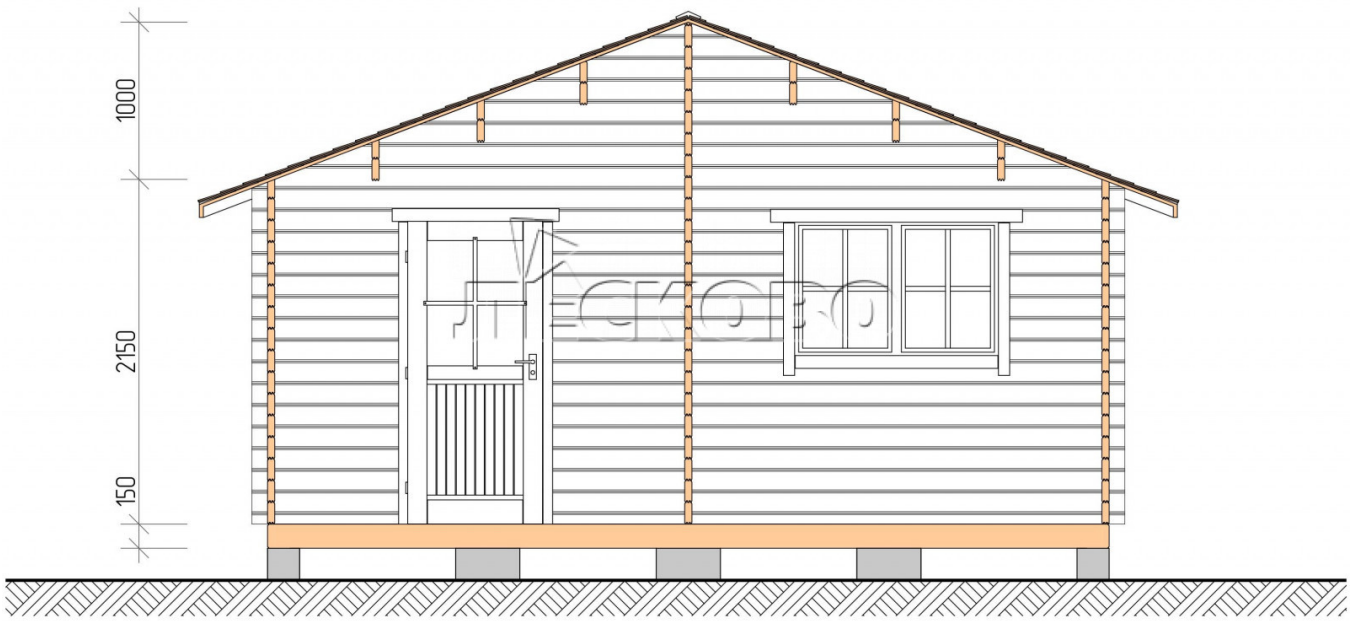

Outdoor sauna "BL" series 5.5×5.5

Project Dimensions

5.5 × 5.5 / 27.1 m²

Full house set

4,836 €

Timber

45 MM

65 MM
+ 1,155 €

Project planning

5 500

Разрез

House Kit

- Wall kit: 44 × 145 mm mini-chamber drying chamber with bowls for the project. The material of the tree is spruce, pine (GOST 8486). Humidity 12-14%. The height of the walls is 2.16 m.;
- Logs, lower harness: board 45 × 145 mm chamber drying 10-12%;
- Floors: floorboard 35 mm., Chamber drying;
- Ceiling: imitation of a bar 20 × 135 mm, Chamber drying;
- Wooden windows, glass 4 mm, Single. Treatment with a colorless antiseptic. Hardware;

0.40×0.38 м.2 шт.

1.34×0.91 м.1 шт.

- Wooden doors;

0.84×1.885 м.
bath.2 шт.

0.84×1.885 м.
glass.1 шт.

7. Platbands: dry planed board 20 × 100 mm;

8. Roof: shingles;

9. Skirting board 35 mm.