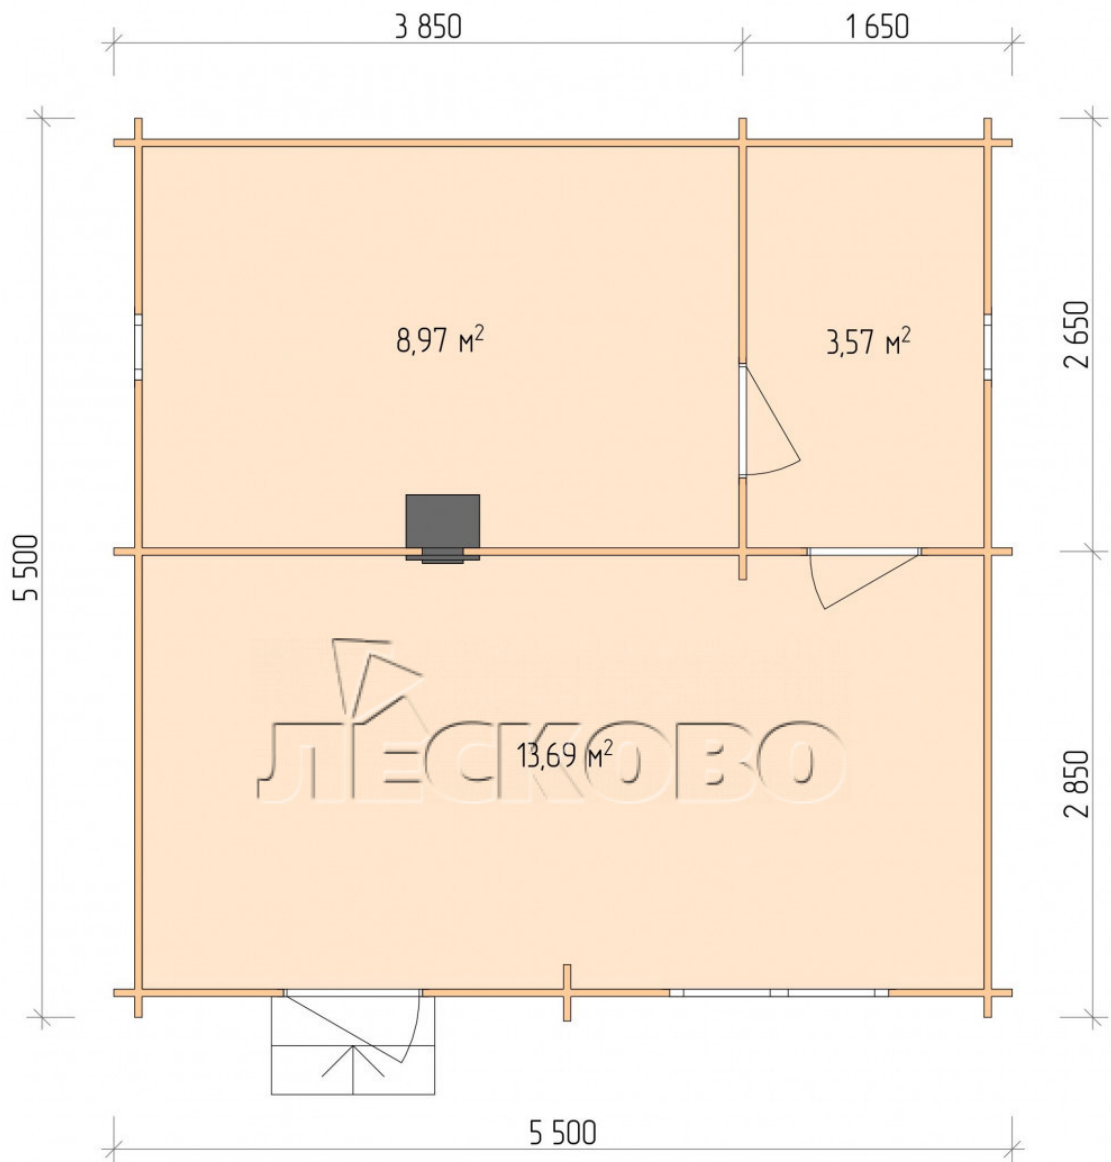

Outdoor sauna "BL" series 5.5×5.5

Project Dimensions

5.5 × 5.5 / 27.1 m²

Full house set

5,032 €

Timber

45 MM

65 MM
+ 1,202 €

Project planning

5 500

Разрез

House Kit

- Wall kit: 44 × 145 mm mini-chamber drying chamber with bowls for the project. The material of the tree is spruce, pine (GOST 8486). Humidity 12-14%. The height of the walls is 2.16 m.;
- Logs, lower harness: board 45 × 145 mm chamber drying 10-12%;
- Floors: floorboard 35 mm., Chamber drying;
- Ceiling: imitation of a bar 20 × 135 mm, Chamber drying;
- Wooden windows, glass 4 mm, Single. Treatment with a colorless antiseptic. Hardware;

0.40×0.38 м.2 шт.

1.34×0.91 м.1 шт.

- Wooden doors;

0.84×1.885 м.
bath.2 шт.

0.84×1.885 м.
glass.1 шт.

7. Platbands: dry planed board 20 × 100 mm;

8. Roof: shingles;

9. Skirting board 35 mm.