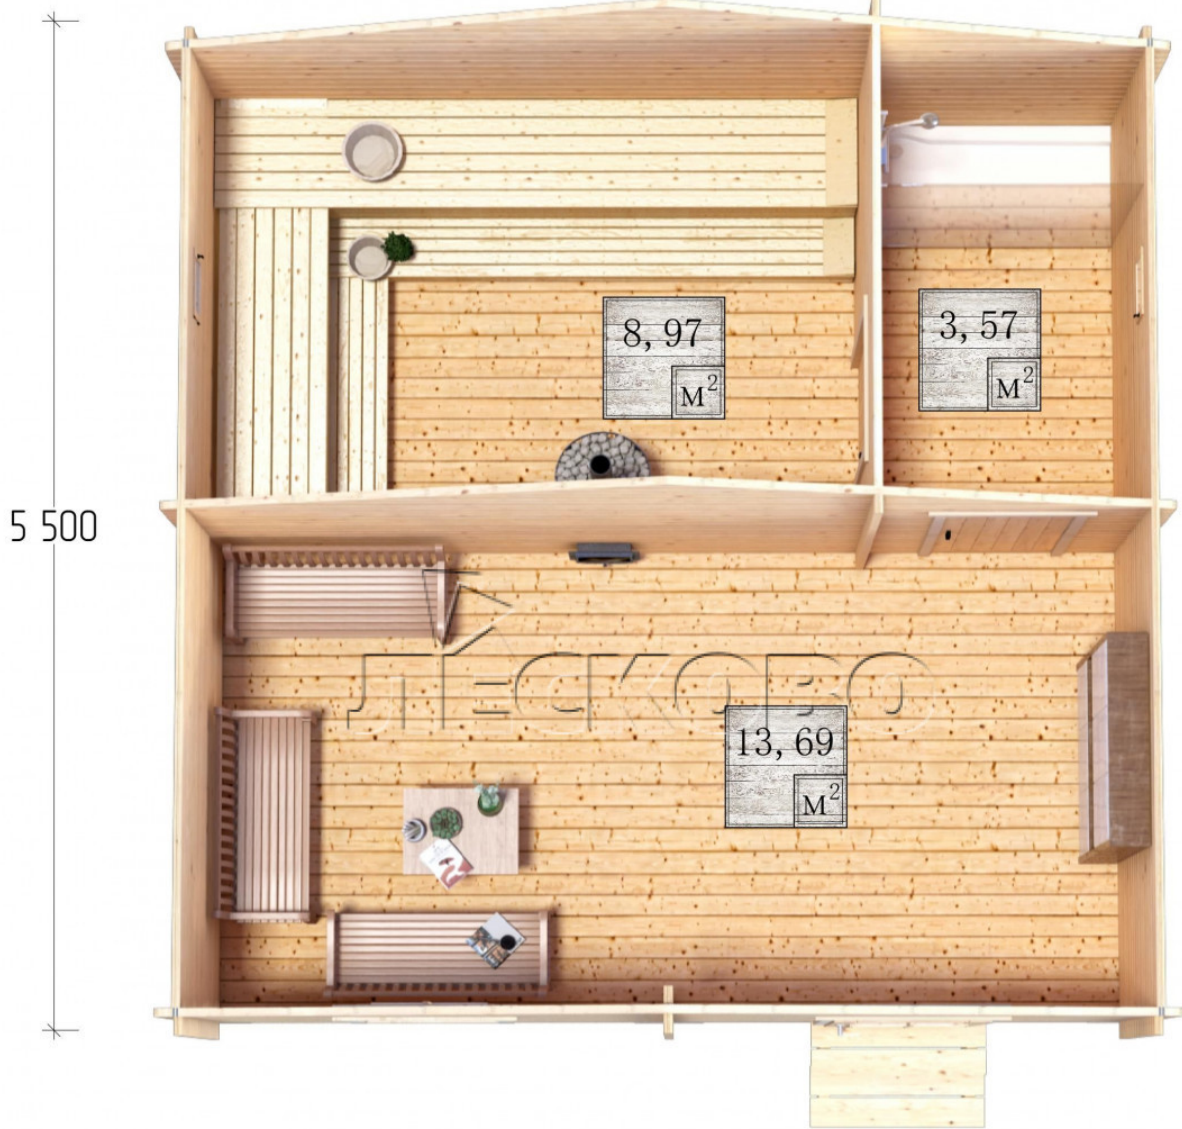

Outdoor sauna "BL" series 5.5×5.5

Project Dimensions

5.5 × 5.5 / 27.1 m²

Full house set

5,032 €

Timber

45 MM

65 MM
+ 1,202 €

Project planning

5 500

Разрез

House Kit

- Wall kit: 44 × 145 mm mini-chamber drying chamber with bowls for the project. The material of the tree is spruce, pine (GOST 8486). Humidity 12-14%. The height of the walls is 2.16 m.;
- Logs, lower harness: board 45 × 145 mm chamber drying 10-12%;
- Floors: floorboard 35 mm., Chamber drying;
- Ceiling: imitation of a bar 20 × 135 mm, Chamber drying;
- Wooden windows, glass 4 mm, Single. Treatment with a colorless antiseptic. Hardware;

0.40×0.38 м.2 шт.

1.34×0.91 м.1 шт.

- Wooden doors;

0.84×1.885 м.
bath.2 шт.

0.84×1.885 м.
glass.1 шт.

7. Platbands: dry planed board 20 × 100 mm;

8. Roof: shingles;

9. Skirting board 35 mm.