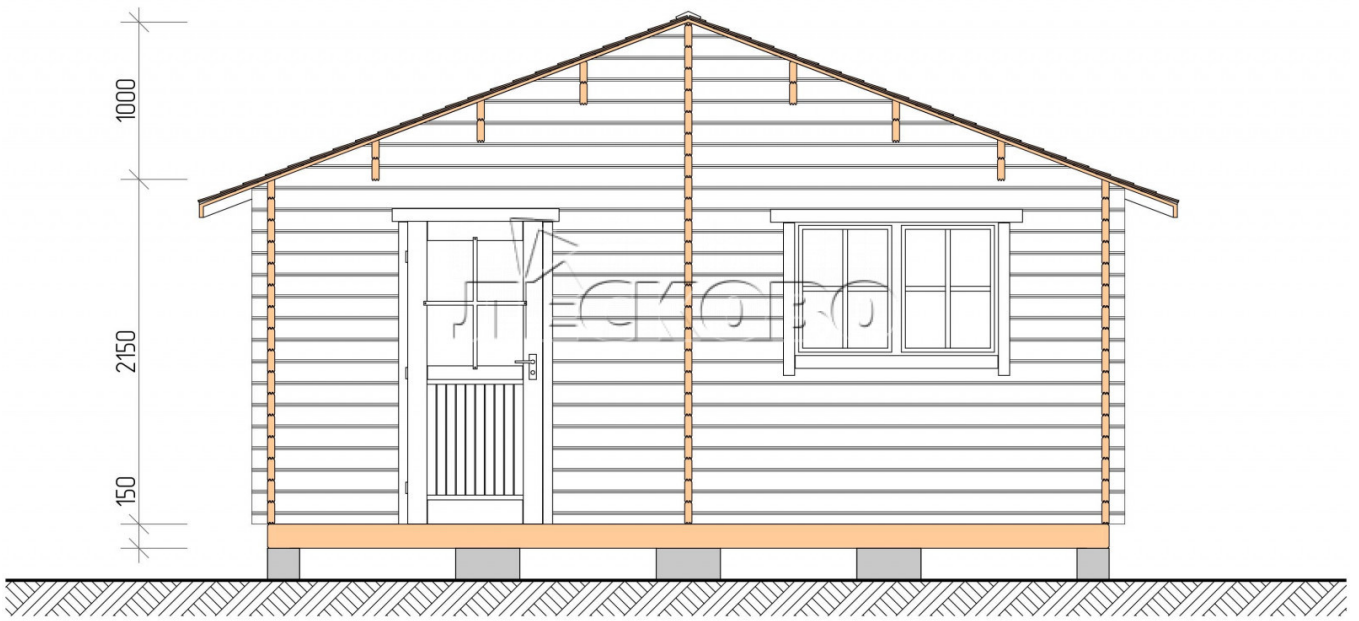

Outdoor sauna "BL" series 5.5×5.5

Project Dimensions

5.5 × 5.5 / 27.1 m²

Full house set

5,032 €

Timber

45 MM

65 MM
+ 1,202 €

Project planning

5 500

Разрез

House Kit

- Wall kit: 44 × 145 mm mini-chamber drying chamber with bowls for the project. The material of the tree is spruce, pine (GOST 8486). Humidity 12-14%. The height of the walls is 2.16 m.;
- Logs, lower harness: board 45 × 145 mm chamber drying 10-12%;
- Floors: floorboard 35 mm., Chamber drying;
- Ceiling: imitation of a bar 20 × 135 mm, Chamber drying;
- Wooden windows, glass 4 mm, Single. Treatment with a colorless antiseptic. Hardware;

0.40×0.38 м.2 шт.

1.34×0.91 м.1 шт.

- Wooden doors;

0.84×1.885 м.
bath.2 шт.

0.84×1.885 м.
glass.1 шт.

7. Platbands: dry planed board 20 × 100 mm;

8. Roof: shingles;

9. Skirting board 35 mm.