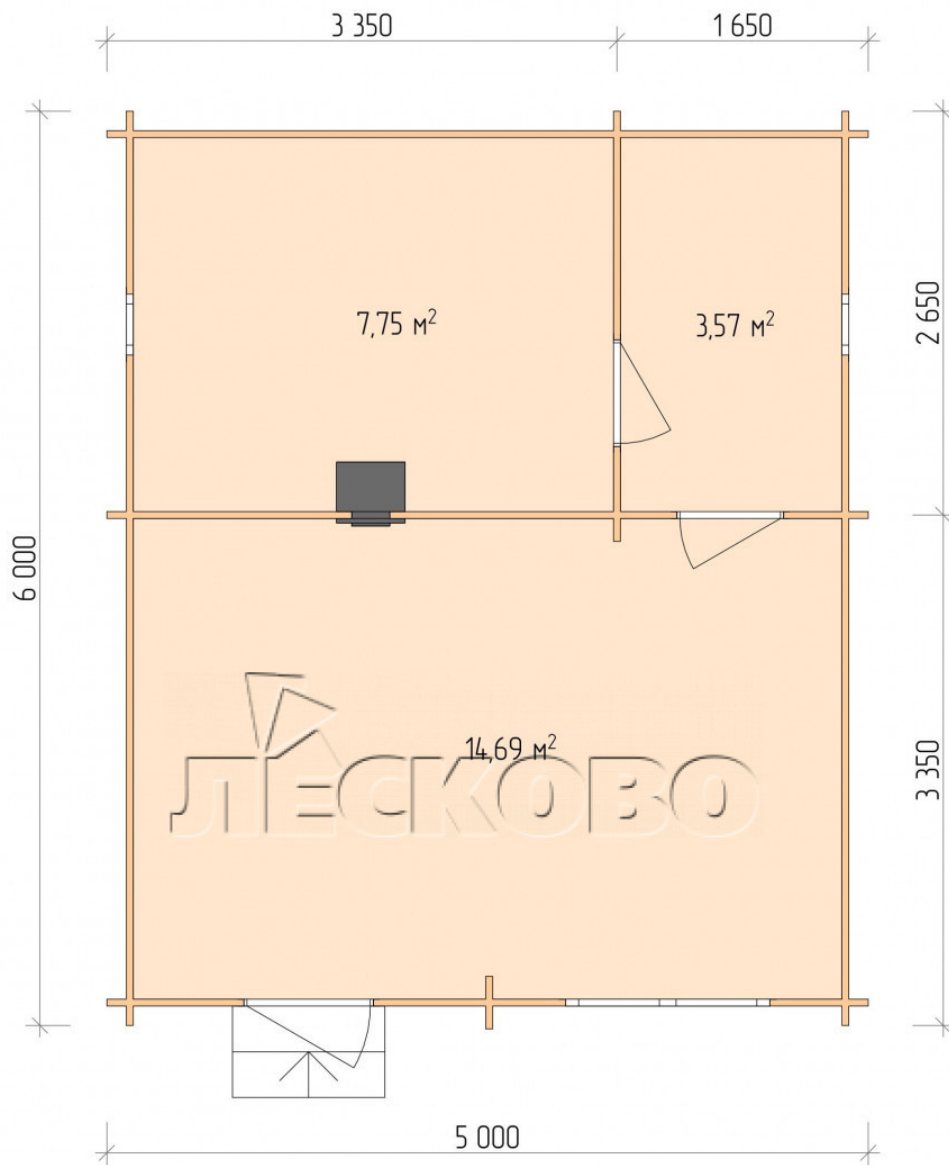

## Project planning

# Разрез

## House Kit

- Wall kit: 44 × 145 mm mini-chamber drying chamber with bowls for the project. The material of the tree is spruce, pine (GOST 8486). Humidity 12-14%. The height of the walls is 2.16 m.;
- Logs, lower harness: board 45 × 145 mm chamber drying 10-12%;
- Floors: floorboard 35 mm., Chamber drying;
- Ceiling: imitation of a bar 20 × 135 mm, Chamber drying;
- Wooden windows, glass 4 mm, Single. Treatment with a colorless antiseptic. Hardware;

0.40×0.38 м.2 шт.

1.34×0.91 м.1 шт.

- Wooden doors;

0.84×1.885 м.  
bath.2 шт.

0.84×1.885 м.  
glass.1 шт.

7. Platbands: dry planed board 20 × 100 mm;

8. Roof: shingles;

9. Skirting board 35 mm.