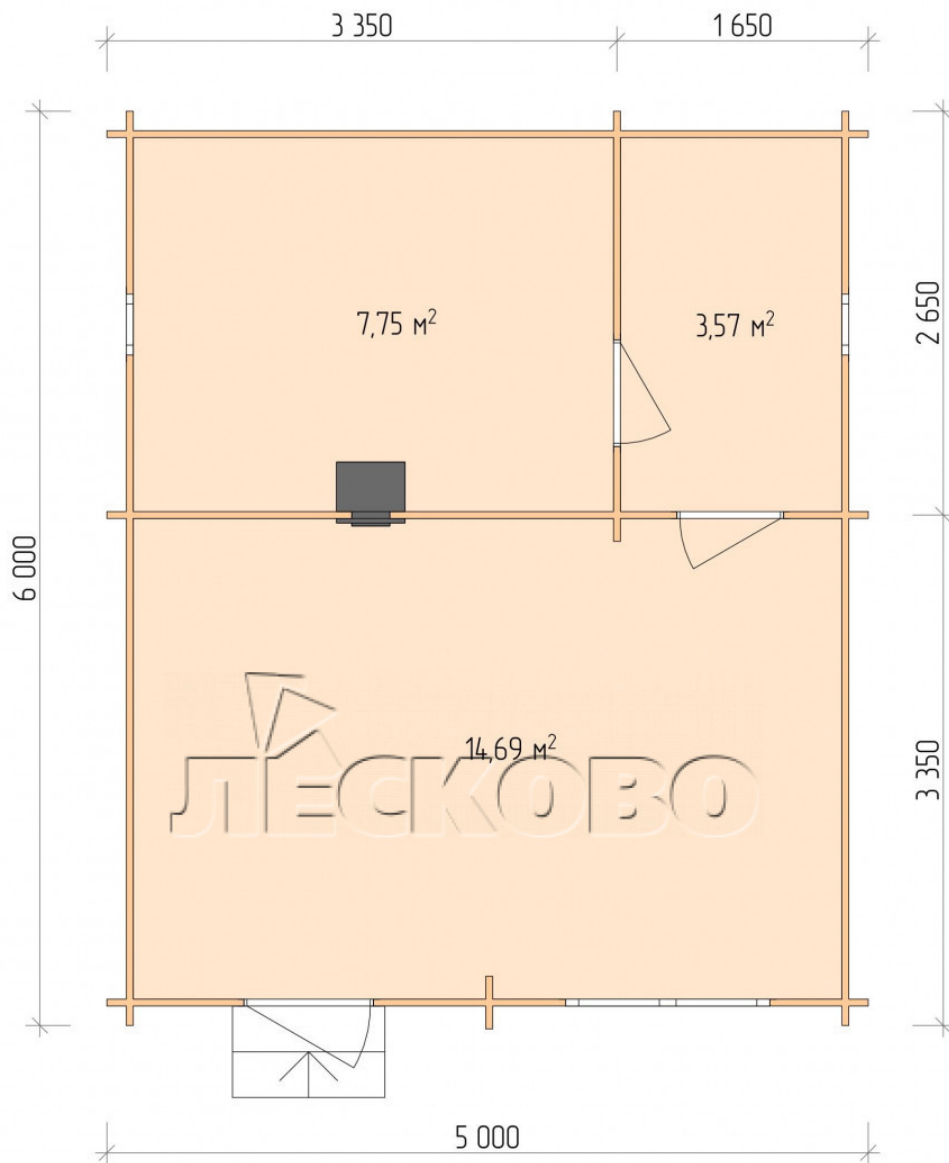

## Project planning

# Разрез

## House Kit

- Wall kit: 44 × 145 mm mini-chamber drying chamber with bowls for the project. The material of the tree is spruce, pine (GOST 8486). Humidity 12-14%. The height of the walls is 2.16 m.;
- Logs, lower harness: board 45 × 145 mm chamber drying 10-12%;
- Floors: floorboard 35 mm., Chamber drying;
- Ceiling: imitation of a bar 20 × 135 mm, Chamber drying;
- Wooden windows, glass 4 mm, Single. Treatment with a colorless antiseptic. Hardware;

0.40×0.38 м.2 шт.

1.34×0.91 м.1 шт.

- Wooden doors;

0.84×1.885 м.  
bath.2 шт.

0.84×1.885 м.  
glass.1 шт.

7. Platbands: dry planed board 20 × 100 mm;

8. Roof: shingles;

9. Skirting board 35 mm.