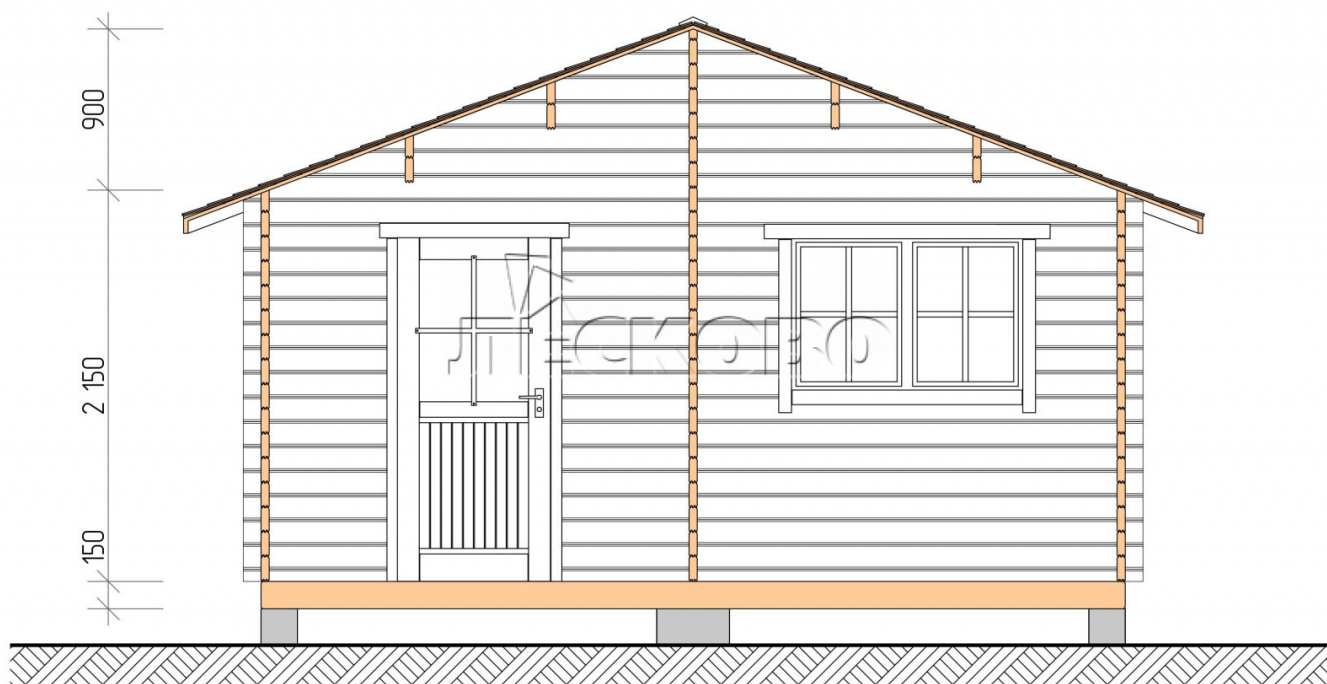

Outdoor sauna "BL" series 5×6

Project Dimensions

5 × 6 / 26.8 m²

Full house set

4,656 €

Timber

45 MM

65 MM
+ 1,065 €

Project planning

Разрез

House Kit

- Wall kit: 44 × 145 mm mini-chamber drying chamber with bowls for the project. The material of the tree is spruce, pine (GOST 8486). Humidity 12-14%. The height of the walls is 2.16 m.;
- Logs, lower harness: board 45 × 145 mm chamber drying 10-12%;
- Floors: floorboard 35 mm., Chamber drying;
- Ceiling: imitation of a bar 20 × 135 mm, Chamber drying;
- Wooden windows, glass 4 mm, Single. Treatment with a colorless antiseptic. Hardware;

0.40×0.38 м.2 шт.

1.34×0.91 м.1 шт.

- Wooden doors;

0.84×1.885 м.
bath.2 шт.

0.84×1.885 м.
glass.1 шт.

7. Platbands: dry planed board 20 × 100 mm;

8. Roof: shingles;

9. Skirting board 35 mm.