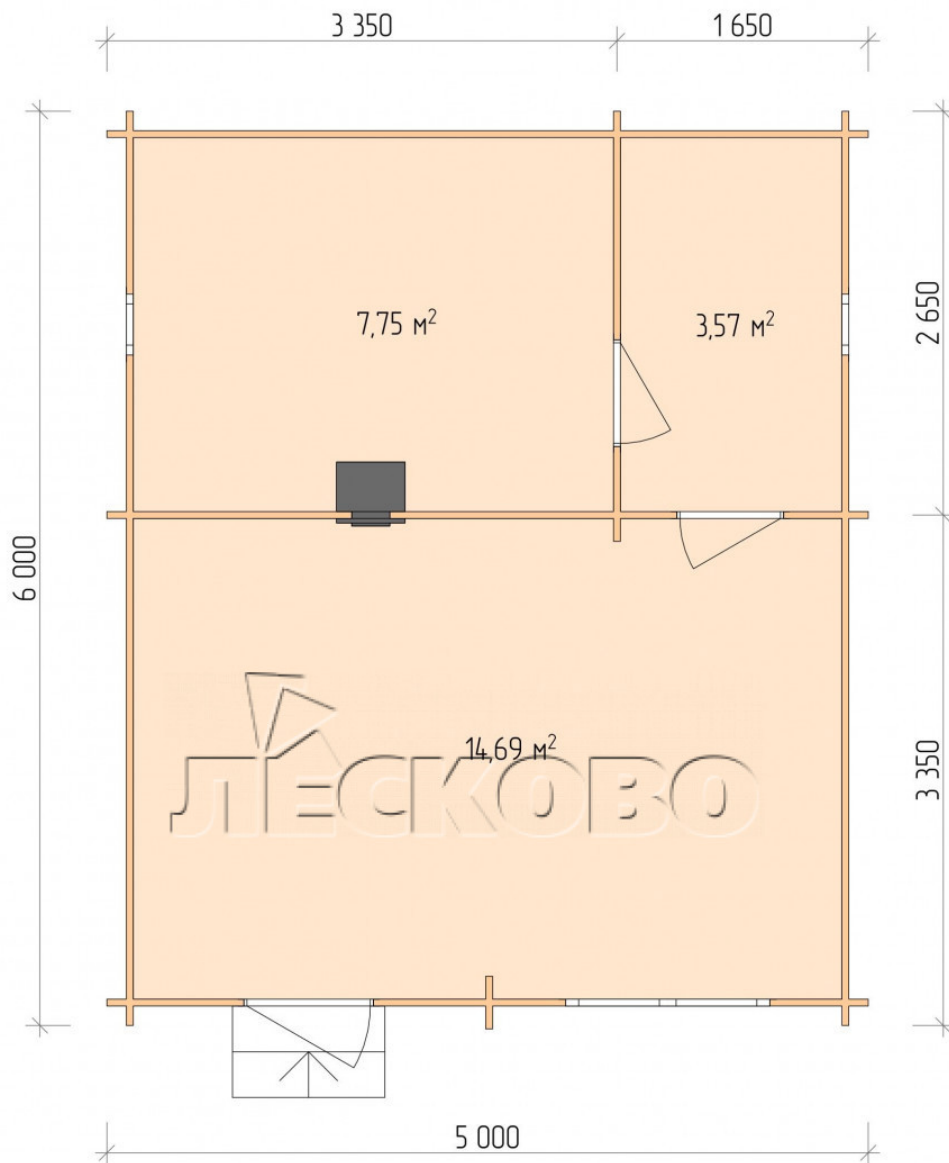

Outdoor sauna "BL" series 5×6

Project Dimensions

5 × 6 / 26.8 m²

Full house set

4,656 €

Timber

45 MM

65 MM
+ 1,065 €

Project planning

Разрез

House Kit

- Wall kit: 44 × 145 mm mini-chamber drying chamber with bowls for the project. The material of the tree is spruce, pine (GOST 8486). Humidity 12-14%. The height of the walls is 2.16 m.;
- Logs, lower harness: board 45 × 145 mm chamber drying 10-12%;
- Floors: floorboard 35 mm., Chamber drying;
- Ceiling: imitation of a bar 20 × 135 mm, Chamber drying;
- Wooden windows, glass 4 mm, Single. Treatment with a colorless antiseptic. Hardware;

0.40×0.38 м.2 шт.

1.34×0.91 м.1 шт.

- Wooden doors;

0.84×1.885 м.
bath.2 шт.

0.84×1.885 м.
glass.1 шт.

7. Platbands: dry planed board 20 × 100 mm;

8. Roof: shingles;

9. Skirting board 35 mm.