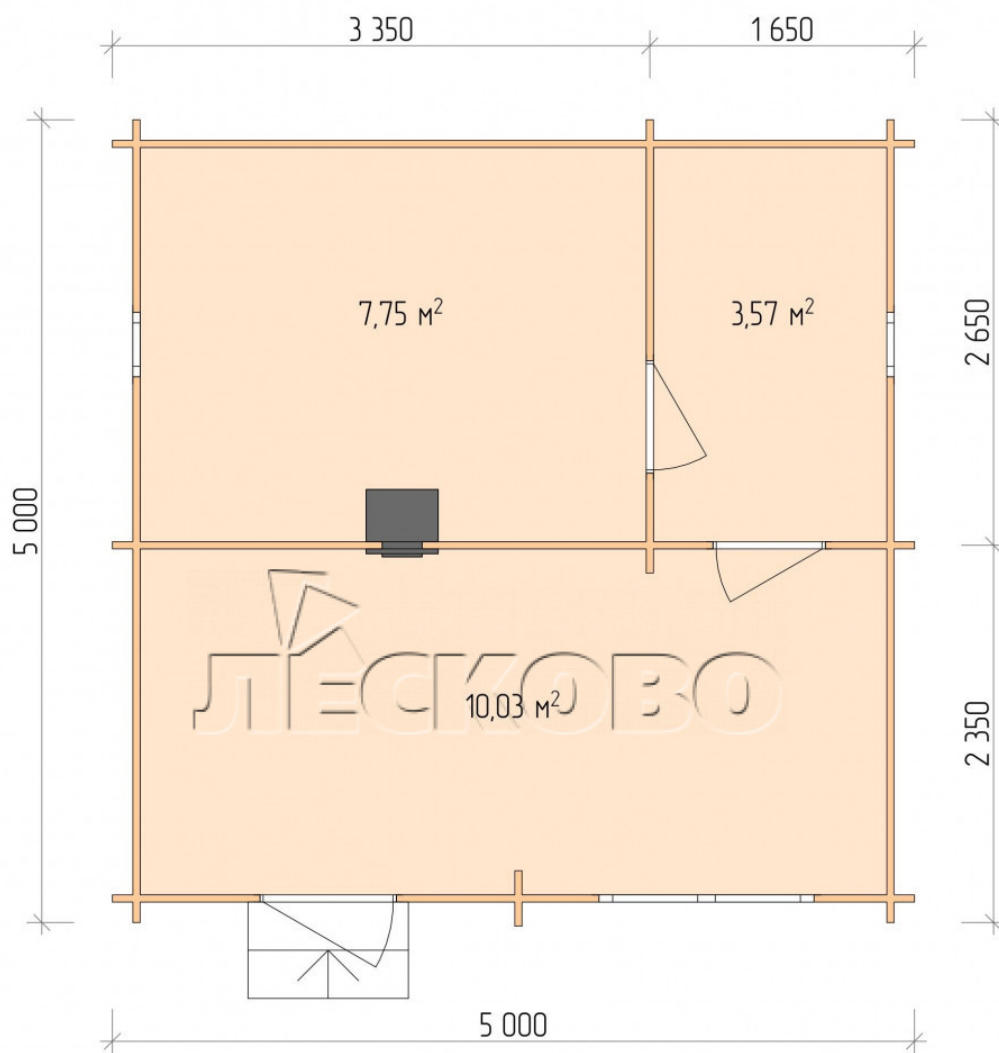

Outdoor sauna "BL" series 5×5

Project Dimensions

5 × 5 / 22.1 m²

Full house set

5,254 €

Timber

45 MM

65 MM
+ 1,211 €

Project planning

5 000

5 000

7,75
M²

3,57
M²

10,03
M²

Разрез

House Kit

- Wall kit: 44 × 145 mm mini-chamber drying chamber with bowls for the project. The material of the tree is spruce, pine (GOST 8486). Humidity 12-14%. The height of the walls is 2.16 m.;
- Logs, lower harness: board 45 × 145 mm chamber drying 10-12%;
- Floors: floorboard 35 mm., Chamber drying;
- Ceiling: imitation of a bar 20 × 135 mm, Chamber drying;
- Wooden windows, glass 4 mm, Single. Treatment with a colorless antiseptic. Hardware;

0.40×0.38 м.2 шт.

1.34×0.91 м.1 шт.

- Wooden doors;

0.84×1.885 м.
bath.2 шт.

0.84×1.885 м.
glass.1 шт.

7. Platbands: dry planed board 20 × 100 mm;

8. Roof: shingles;

9. Skirting board 35 mm.