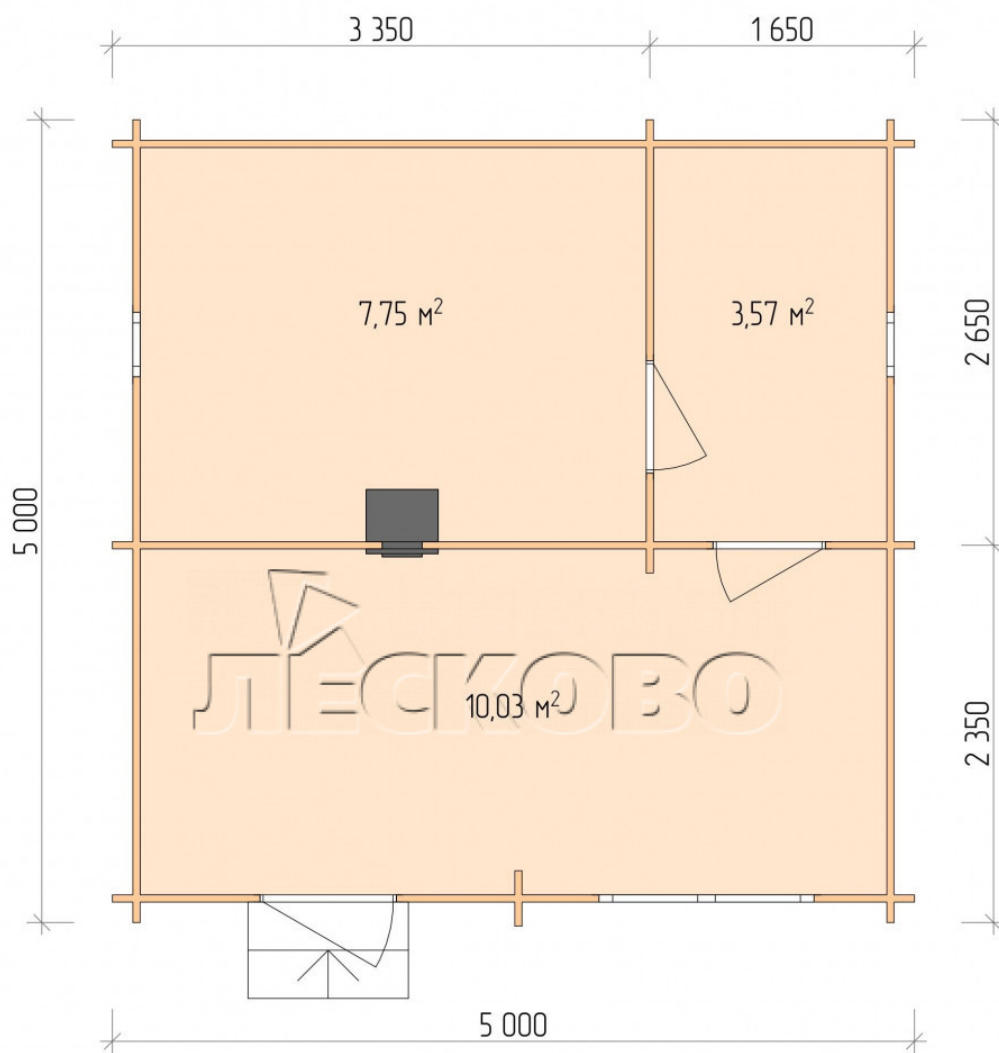

Outdoor sauna "BL" series 5×5

Project Dimensions

5 × 5 / 22.1 m²

Full house set

4,257 €

Timber

45 MM

65 MM
+ 987 €

Project planning

5 000

Разрез

House Kit

- Wall kit: 44 × 145 mm mini-chamber drying chamber with bowls for the project. The material of the tree is spruce, pine (GOST 8486). Humidity 12-14%. The height of the walls is 2.16 m.;
- Logs, lower harness: board 45 × 145 mm chamber drying 10-12%;
- Floors: floorboard 35 mm., Chamber drying;
- Ceiling: imitation of a bar 20 × 135 mm, Chamber drying;
- Wooden windows, glass 4 mm, Single. Treatment with a colorless antiseptic. Hardware;

0.40×0.38 м.2 шт.

1.34×0.91 м.1 шт.

- Wooden doors;

0.84×1.885 м.
bath.2 шт.

0.84×1.885 м.
glass.1 шт.

7. Platbands: dry planed board 20 × 100 mm;

8. Roof: shingles;

9. Skirting board 35 mm.