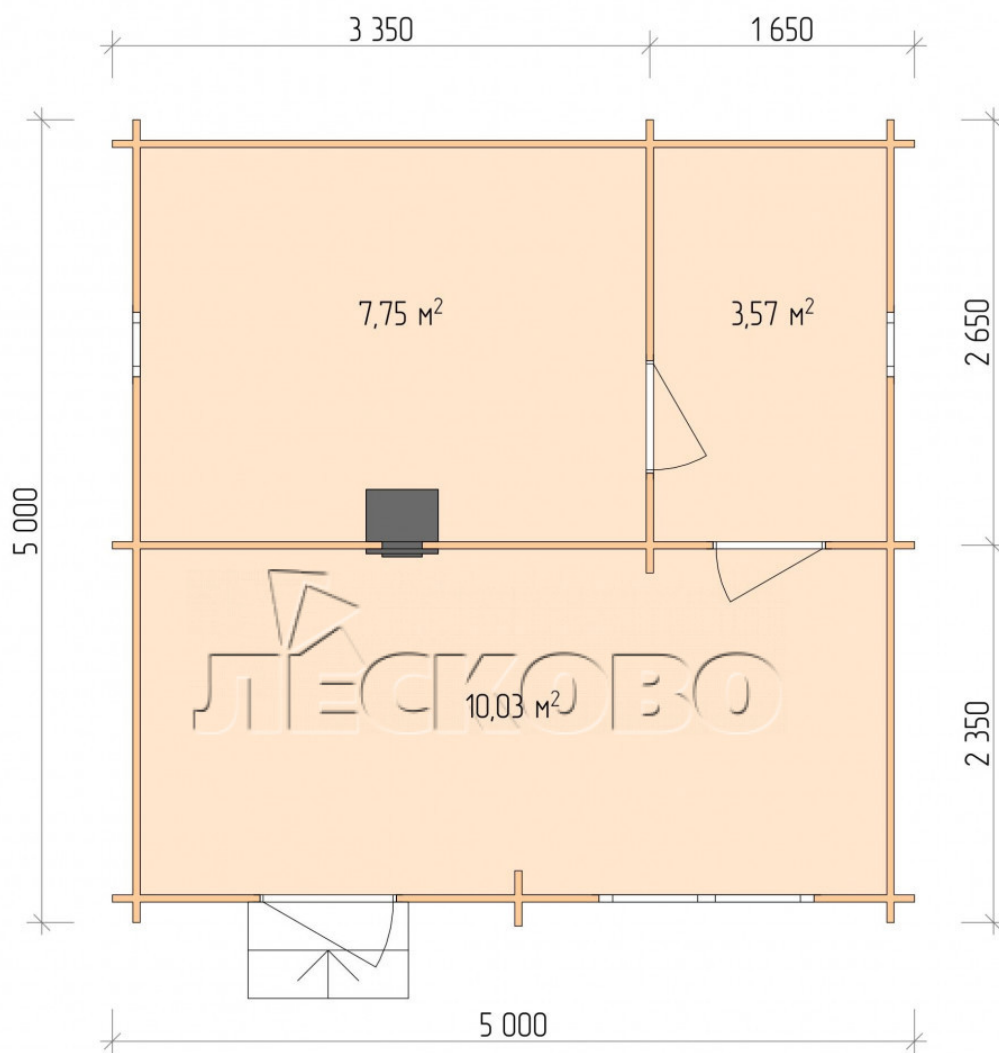

Outdoor sauna "BL" series 5×5

Project Dimensions

5 × 5 / 22.1 m²

Full house set

4,179 €

Timber

45 MM

65 MM
+ 969 €

Project planning

5 000

5 000

7,75
M²

3,57
M²

10,03
M²

Разрез

House Kit

- Wall kit: 44 × 145 mm mini-chamber drying chamber with bowls for the project. The material of the tree is spruce, pine (GOST 8486). Humidity 12-14%. The height of the walls is 2.16 m.;
- Logs, lower harness: board 45 × 145 mm chamber drying 10-12%;
- Floors: floorboard 35 mm., Chamber drying;
- Ceiling: imitation of a bar 20 × 135 mm, Chamber drying;
- Wooden windows, glass 4 mm, Single. Treatment with a colorless antiseptic. Hardware;

0.40×0.38 м.2 шт.

1.34×0.91 м.1 шт.

- Wooden doors;

0.84×1.885 м.
bath.2 шт.

0.84×1.885 м.
glass.1 шт.

7. Platbands: dry planed board 20 × 100 mm;

8. Roof: shingles;

9. Skirting board 35 mm.