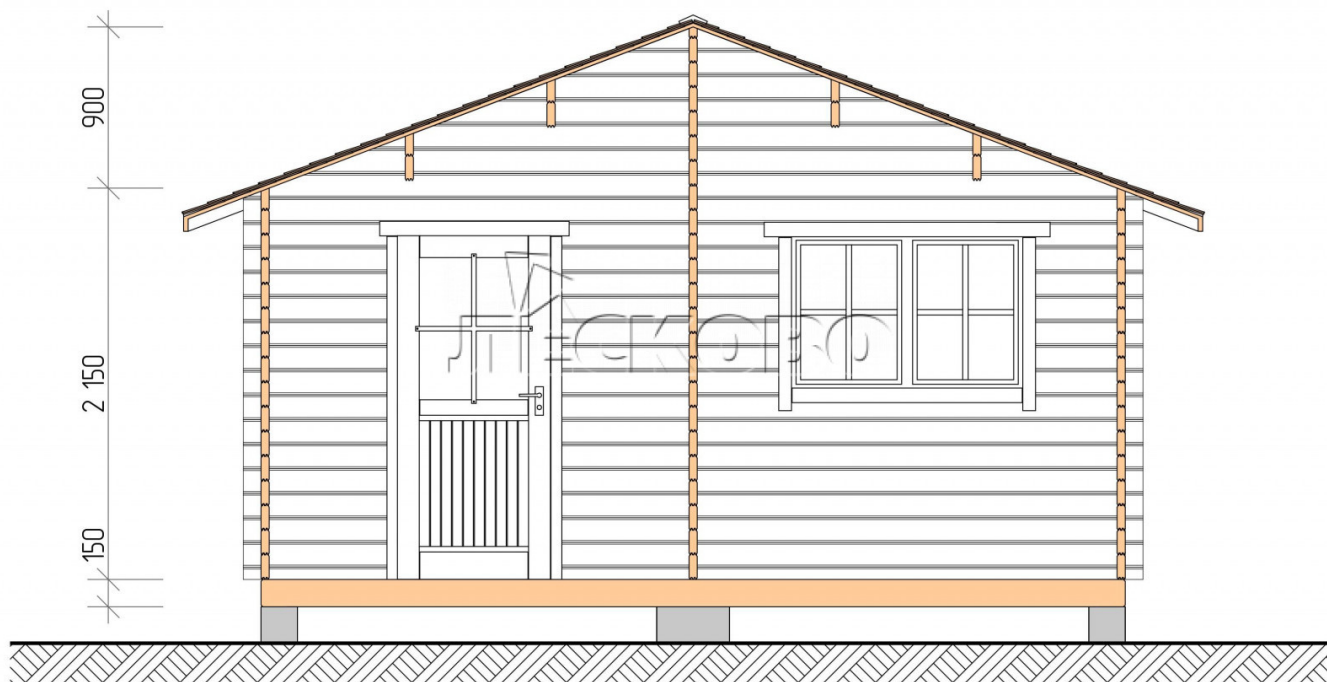

Outdoor sauna "BL" series 5×5

Project Dimensions

5 × 5 / 22.1 m²

Full house set

4,257 €

Timber

45 MM

65 MM
+ 987 €

Project planning

5 000

Разрез

House Kit

- Wall kit: 44 × 145 mm mini-chamber drying chamber with bowls for the project. The material of the tree is spruce, pine (GOST 8486). Humidity 12-14%. The height of the walls is 2.16 m.;
- Logs, lower harness: board 45 × 145 mm chamber drying 10-12%;
- Floors: floorboard 35 mm., Chamber drying;
- Ceiling: imitation of a bar 20 × 135 mm, Chamber drying;
- Wooden windows, glass 4 mm, Single. Treatment with a colorless antiseptic. Hardware;

0.40×0.38 м.2 шт.

1.34×0.91 м.1 шт.

- Wooden doors;

0.84×1.885 м.
bath.2 шт.

0.84×1.885 м.
glass.1 шт.

7. Platbands: dry planed board 20 × 100 mm;

8. Roof: shingles;

9. Skirting board 35 mm.