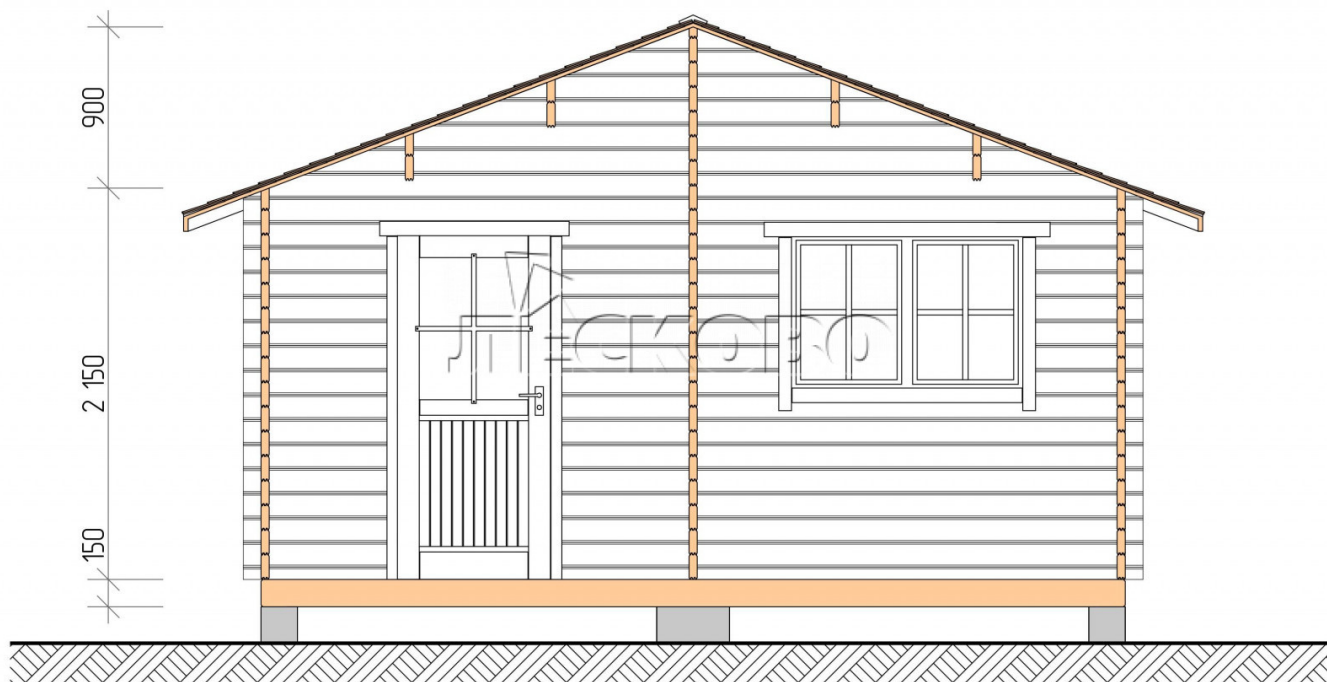

Outdoor sauna "BL" series 5×5

Project Dimensions

5 × 5 / 22.1 m²

Full house set

5,254 €

Timber

45 MM

65 MM
+ 1,211 €

Project planning

5 000

5 000

7,75
M²

3,57
M²

10,03
M²

Разрез

House Kit

- Wall kit: 44 × 145 mm mini-chamber drying chamber with bowls for the project. The material of the tree is spruce, pine (GOST 8486). Humidity 12-14%. The height of the walls is 2.16 m.;
- Logs, lower harness: board 45 × 145 mm chamber drying 10-12%;
- Floors: floorboard 35 mm., Chamber drying;
- Ceiling: imitation of a bar 20 × 135 mm, Chamber drying;
- Wooden windows, glass 4 mm, Single. Treatment with a colorless antiseptic. Hardware;