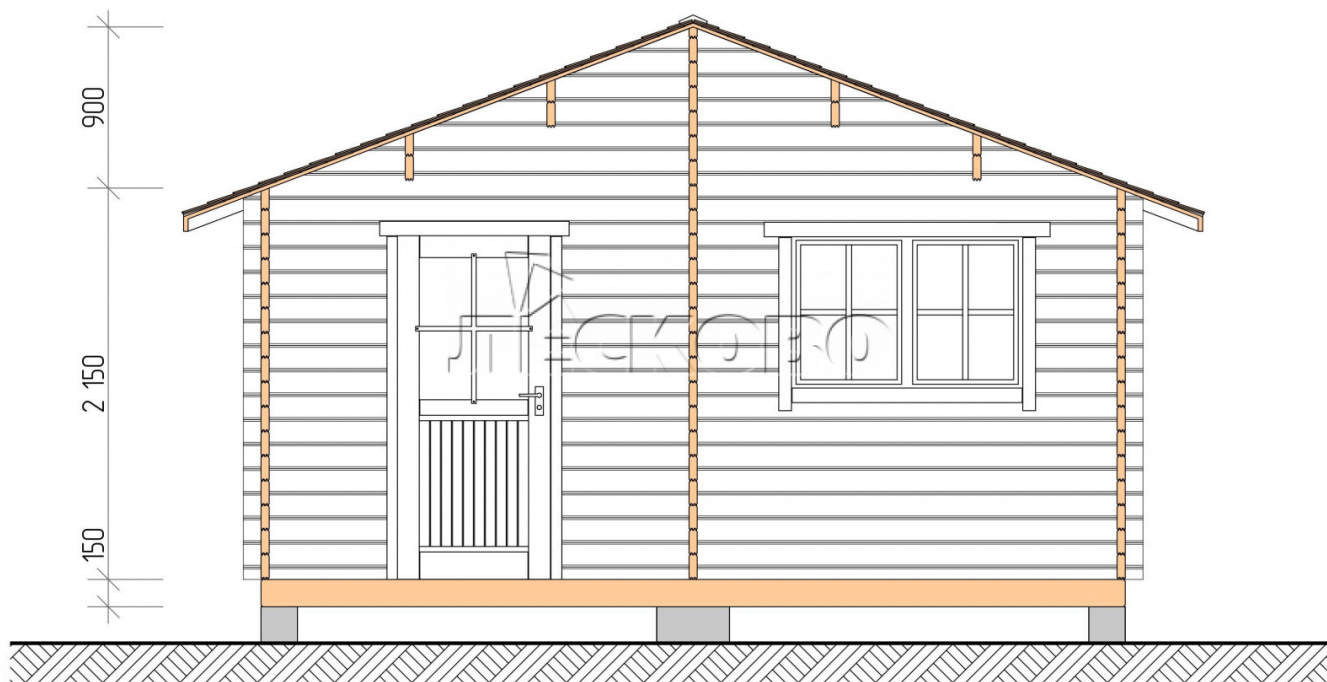

Outdoor sauna "BL" series 5×5

Project Dimensions

5 × 5 / 22.1 m²

Full house set

4,179 €

Timber

45 MM

65 MM
+ 969 €

Project planning

5 000

5 000

7,75
M²

3,57
M²

10,03
M²

Разрез

House Kit

- Wall kit: 44 × 145 mm mini-chamber drying chamber with bowls for the project. The material of the tree is spruce, pine (GOST 8486). Humidity 12-14%. The height of the walls is 2.16 m.;
- Logs, lower harness: board 45 × 145 mm chamber drying 10-12%;
- Floors: floorboard 35 mm., Chamber drying;
- Ceiling: imitation of a bar 20 × 135 mm, Chamber drying;
- Wooden windows, glass 4 mm, Single. Treatment with a colorless antiseptic. Hardware;