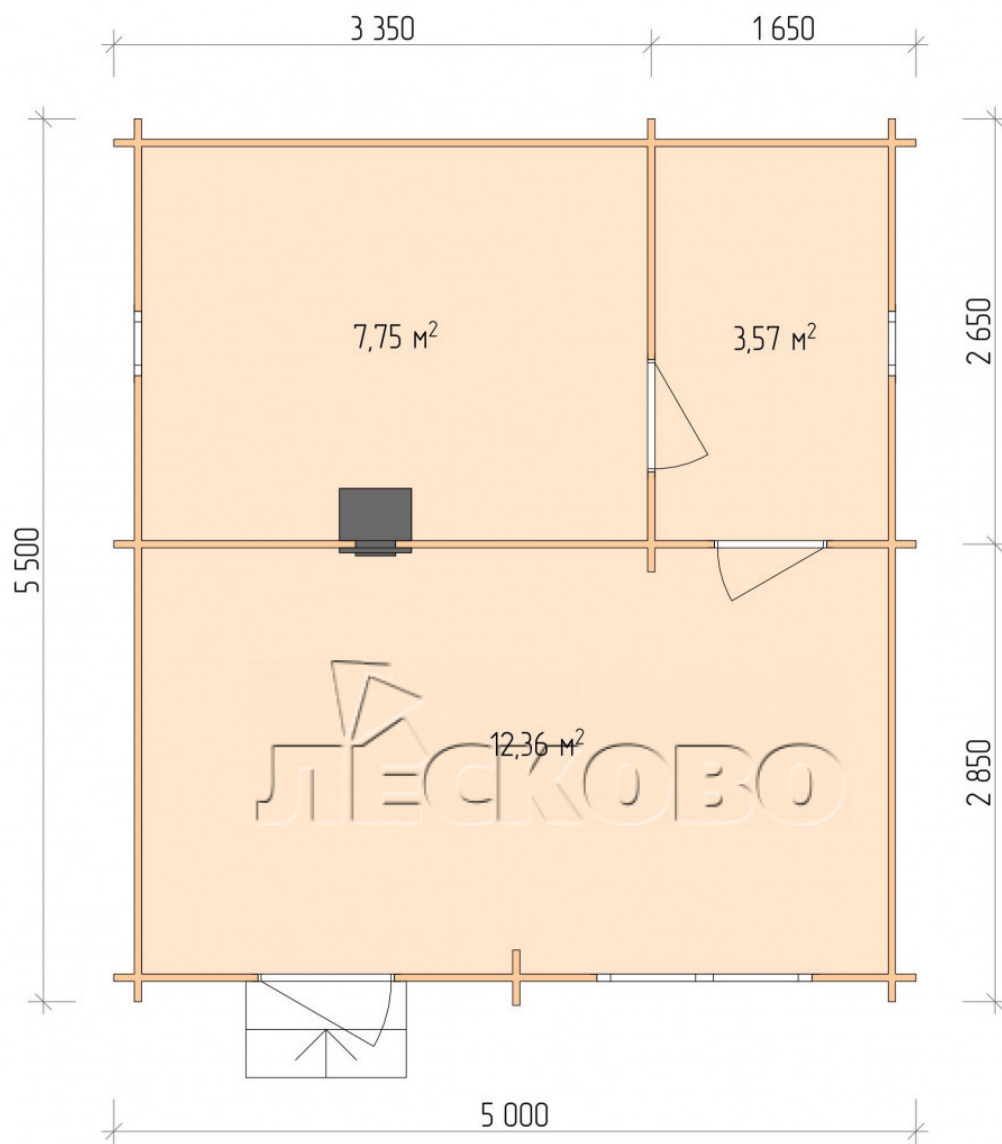

Outdoor sauna "BL" series 5×5.5

Project Dimensions

5 × 5.5 / 24.5 m²

Full house set

4,529 €

Timber

45 MM

65 MM
+ 1,039 €

Project planning

5 000

5 500

7,75
M²

3,57
M²

12,36
M²

Разрез

House Kit

- Wall kit: 44 × 145 mm mini-chamber drying chamber with bowls for the project. The material of the tree is spruce, pine (GOST 8486). Humidity 12-14%. The height of the walls is 2.16 m.;
- Logs, lower harness: board 45 × 145 mm chamber drying 10-12%;
- Floors: floorboard 35 mm., Chamber drying;
- Ceiling: imitation of a bar 20 × 135 mm, Chamber drying;
- Wooden windows, glass 4 mm, Single. Treatment with a colorless antiseptic. Hardware;

0.40×0.38 м.2 шт.

1.34×0.91 м.1 шт.

- Wooden doors;

0.84×1.885 м.
bath.2 шт.

0.84×1.885 м.
glass.1 шт.

7. Platbands: dry planed board 20 × 100 mm;

8. Roof: shingles;

9. Skirting board 35 mm.