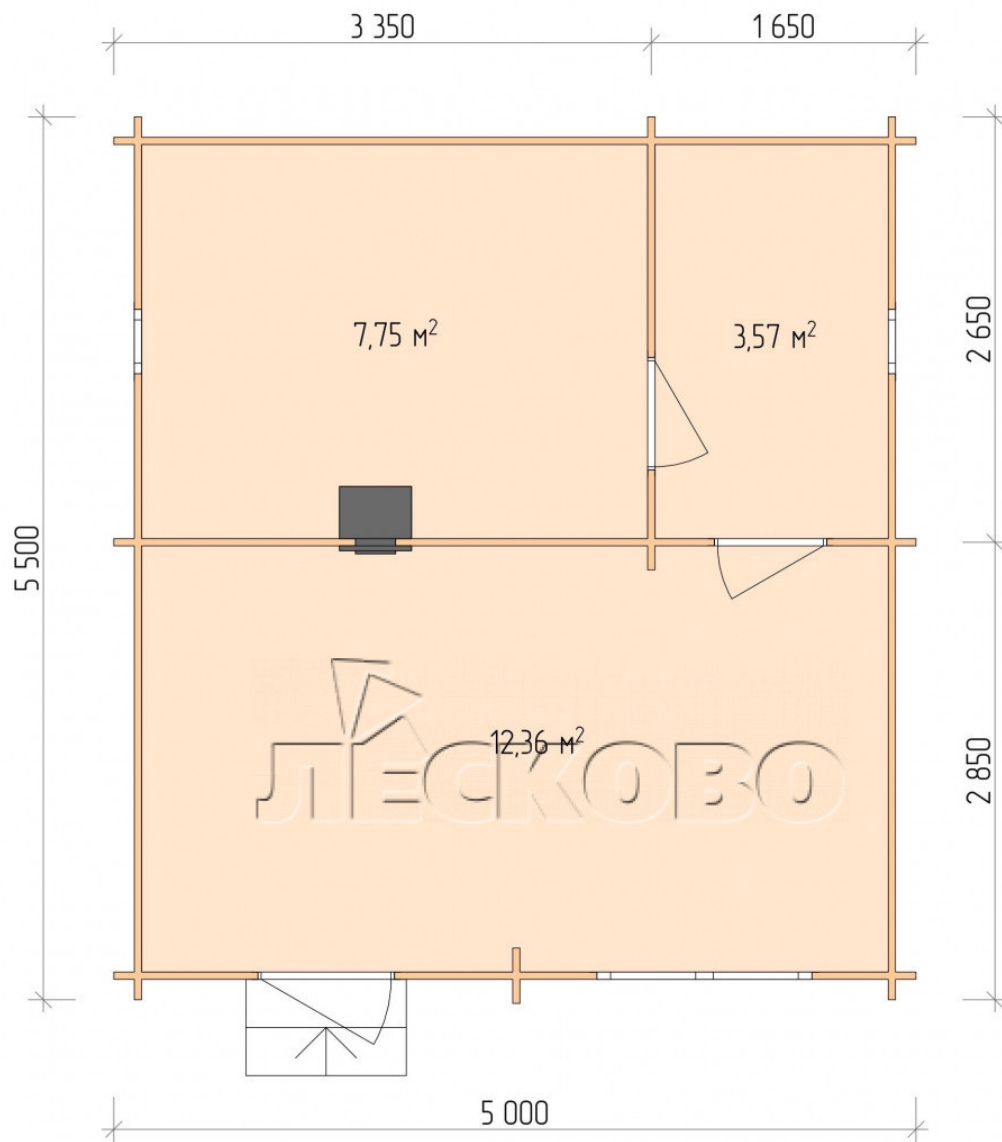

## Outdoor sauna "BL" series 5×5.5

Project Dimensions

5 × 5.5 / 24.5 m<sup>2</sup>

Full house set

**5,710 €**

# Разрез

## House Kit

- Wall kit: 44 × 145 mm mini-chamber drying chamber with bowls for the project. The material of the tree is spruce, pine (GOST 8486). Humidity 12-14%. The height of the walls is 2.16 m.;
- Logs, lower harness: board 45 × 145 mm chamber drying 10-12%;
- Floors: floorboard 35 mm., Chamber drying;
- Ceiling: imitation of a bar 20 × 135 mm, Chamber drying;
- Wooden windows, glass 4 mm, Single. Treatment with a colorless antiseptic. Hardware;

0.40×0.38 м.2 шт.

1.34×0.91 м.1 шт.

- Wooden doors;

0.84×1.885 м.  
bath.2 шт.

0.84×1.885 м.  
glass.1 шт.

7. Platbands: dry planed board 20 × 100 mm;

8. Roof: shingles;

9. Skirting board 35 mm.