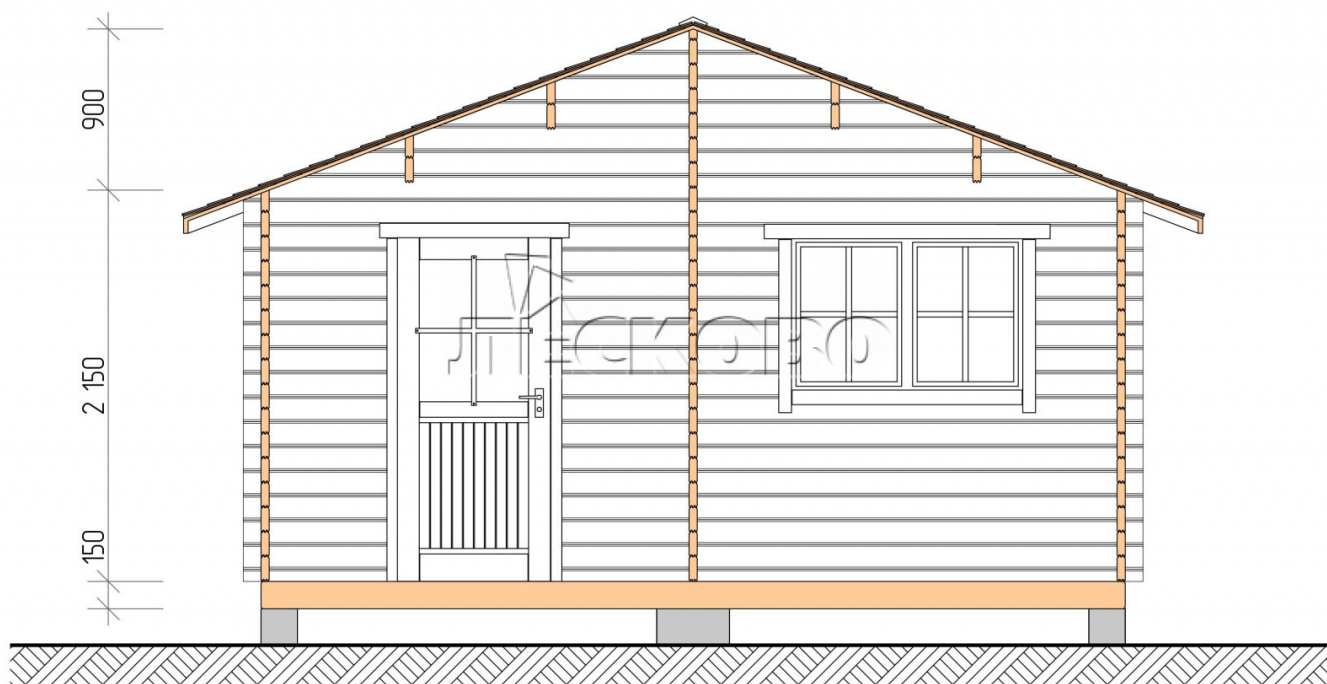

Outdoor sauna "BL" series 5×5.5

Project Dimensions

5 × 5.5 / 24.5 m²

Full house set

4,641 €

Timber

45 MM

65 MM
+ 1,064 €

Project planning

5 000

5 500

7,75
M²

3,57
M²

12,36
M²

Разрез

House Kit

- Wall kit: 44 × 145 mm mini-chamber drying chamber with bowls for the project. The material of the tree is spruce, pine (GOST 8486). Humidity 12-14%. The height of the walls is 2.16 m.;
- Logs, lower harness: board 45 × 145 mm chamber drying 10-12%;
- Floors: floorboard 35 mm., Chamber drying;
- Ceiling: imitation of a bar 20 × 135 mm, Chamber drying;
- Wooden windows, glass 4 mm, Single. Treatment with a colorless antiseptic. Hardware;