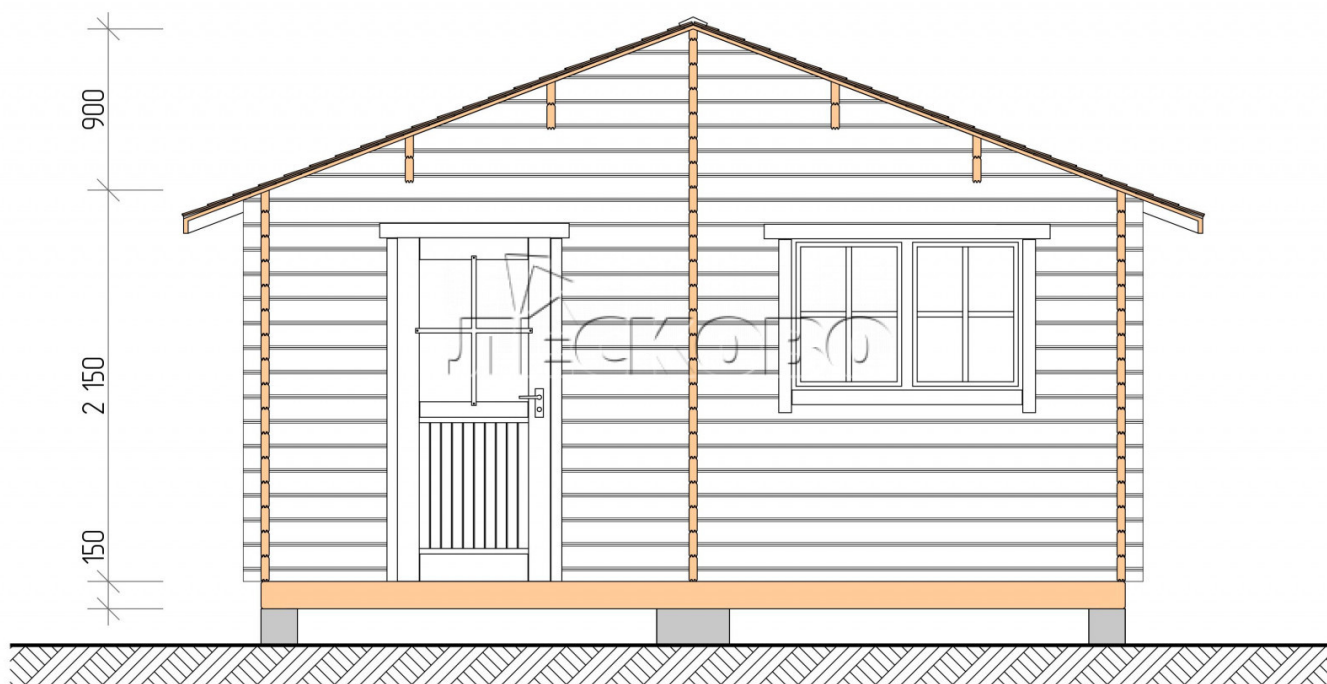

Outdoor sauna "BL" series 5×5.5

Project Dimensions

5 × 5.5 / 24.5 m²

Full house set

4,529 €

Timber

45 MM

65 MM
+ 1,039 €

Project planning

5 000

5 500

7,75
M²

3,57
M²

12,36
M²

Разрез

House Kit

- Wall kit: 44 × 145 mm mini-chamber drying chamber with bowls for the project. The material of the tree is spruce, pine (GOST 8486). Humidity 12-14%. The height of the walls is 2.16 m.;
- Logs, lower harness: board 45 × 145 mm chamber drying 10-12%;
- Floors: floorboard 35 mm., Chamber drying;
- Ceiling: imitation of a bar 20 × 135 mm, Chamber drying;
- Wooden windows, glass 4 mm, Single. Treatment with a colorless antiseptic. Hardware;