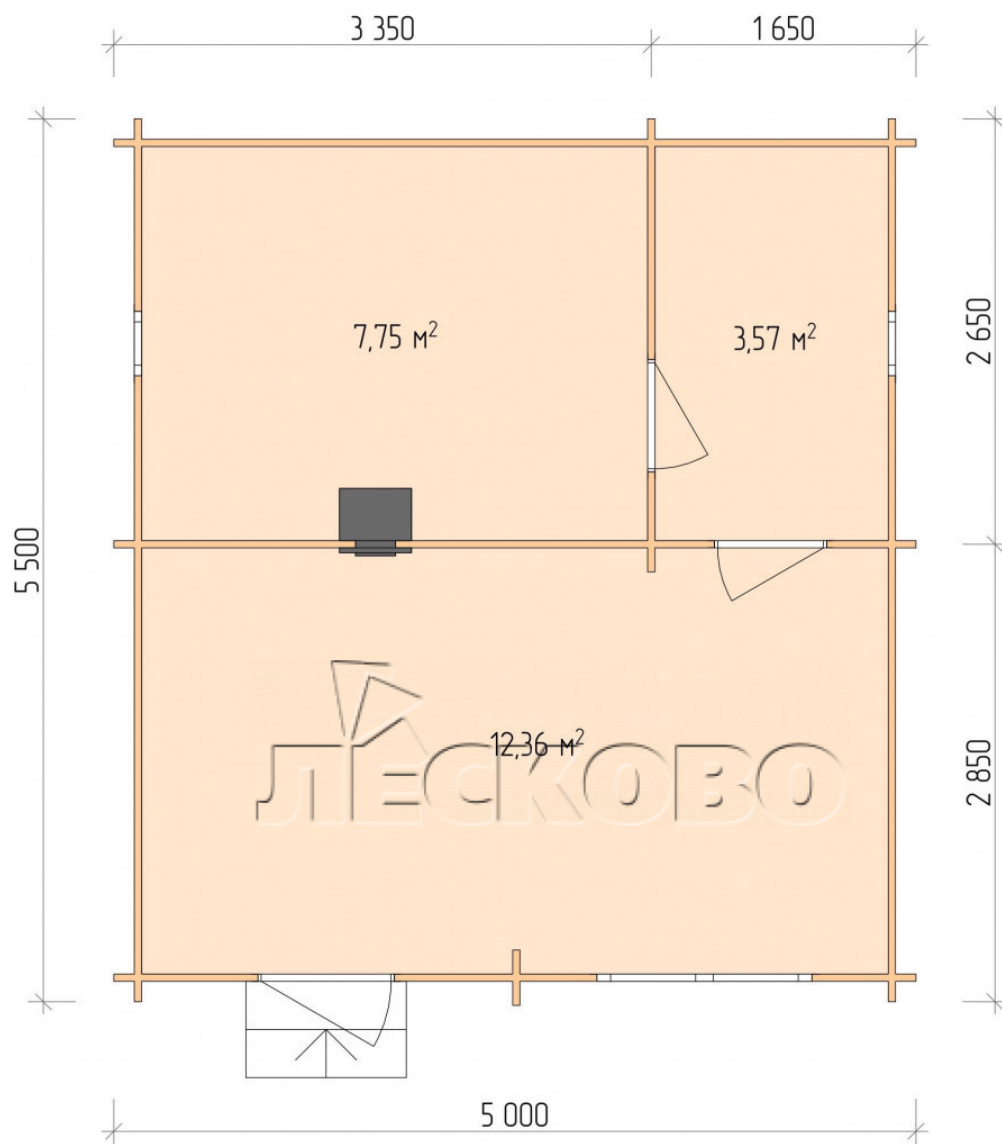

Outdoor sauna "BL" series 5×5.5

Project Dimensions

5 × 5.5 / 24.5 m²

Full house set

4,641 €

Timber

45 MM

65 MM
+ 1,064 €

Project planning

5 000

5 500

7,75
M²

3,57
M²

12,36
M²

Разрез

House Kit

- Wall kit: 44 × 145 mm mini-chamber drying chamber with bowls for the project. The material of the tree is spruce, pine (GOST 8486). Humidity 12-14%. The height of the walls is 2.16 m.;
- Logs, lower harness: board 45 × 145 mm chamber drying 10-12%;
- Floors: floorboard 35 mm., Chamber drying;
- Ceiling: imitation of a bar 20 × 135 mm, Chamber drying;
- Wooden windows, glass 4 mm, Single. Treatment with a colorless antiseptic. Hardware;

0.40×0.38 м.2 шт. 1.34×0.91 м.1 шт.

- Wooden doors;

0.84×1.885 м.
bath.2 шт.

0.84×1.885 м.
glass.1 шт.

7. Platbands: dry planed board 20 × 100 mm;

8. Roof: shingles;

9. Skirting board 35 mm.

+7 (4942) 499-770