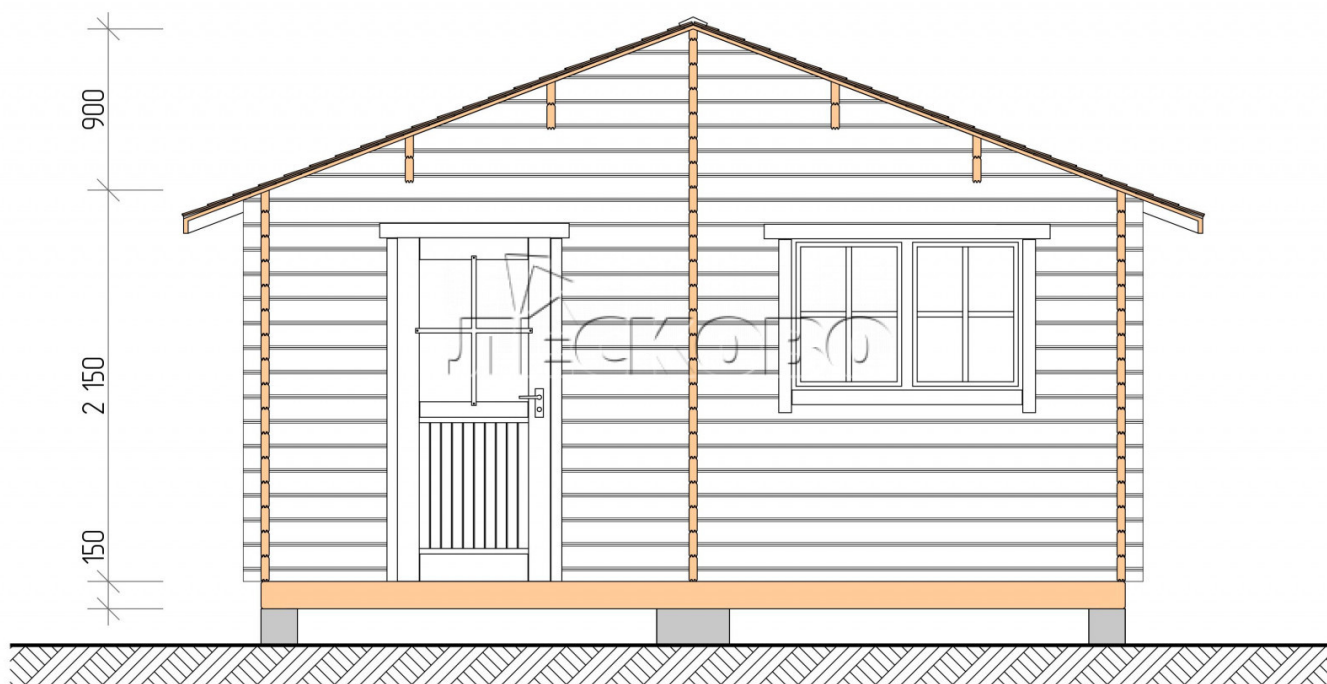

## Outdoor sauna "BL" series 5×5.5

Project Dimensions

5 × 5.5 / 24.5 m<sup>2</sup>

Full house set

**5,710 €**

# Разрез