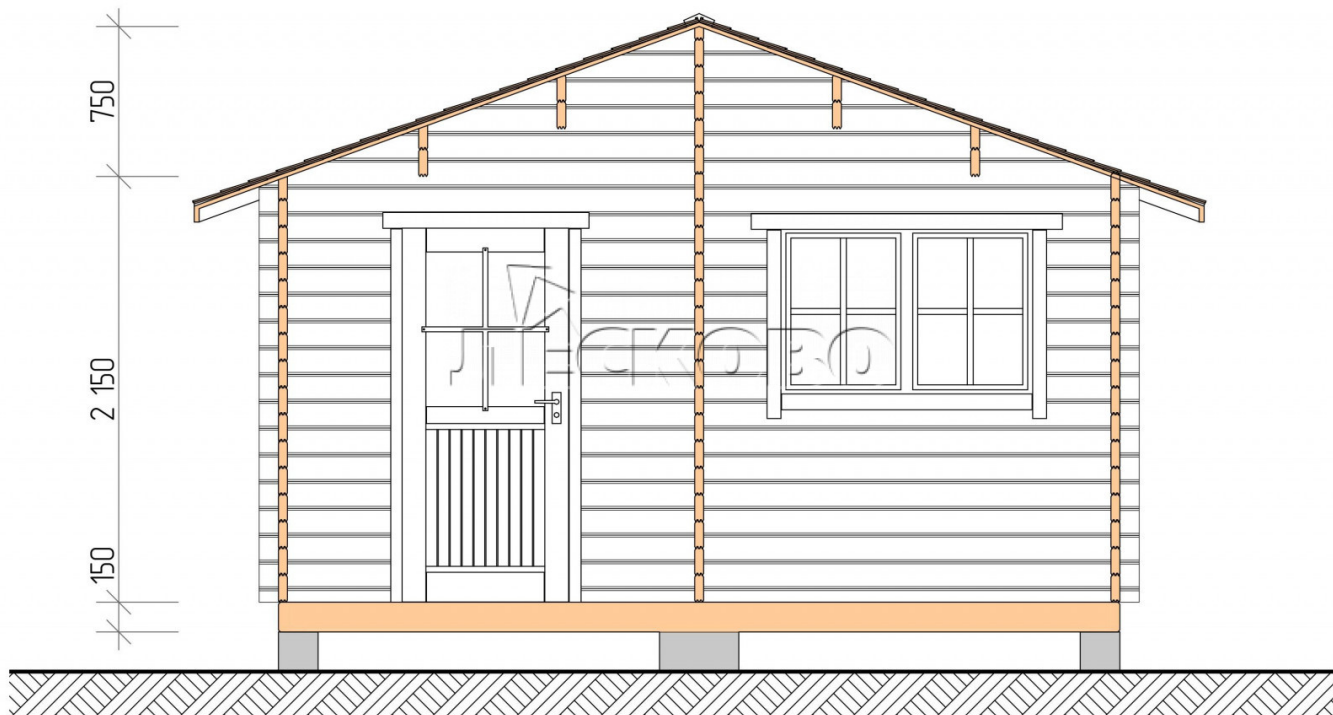

## Outdoor sauna "BL" series 4.5×6

Project Dimensions

4.5 × 6 / 24 m<sup>2</sup>

Full house set

**5,586 €**

### Timber

45 MM

65 MM  
+ 1,279 €

# Разрез