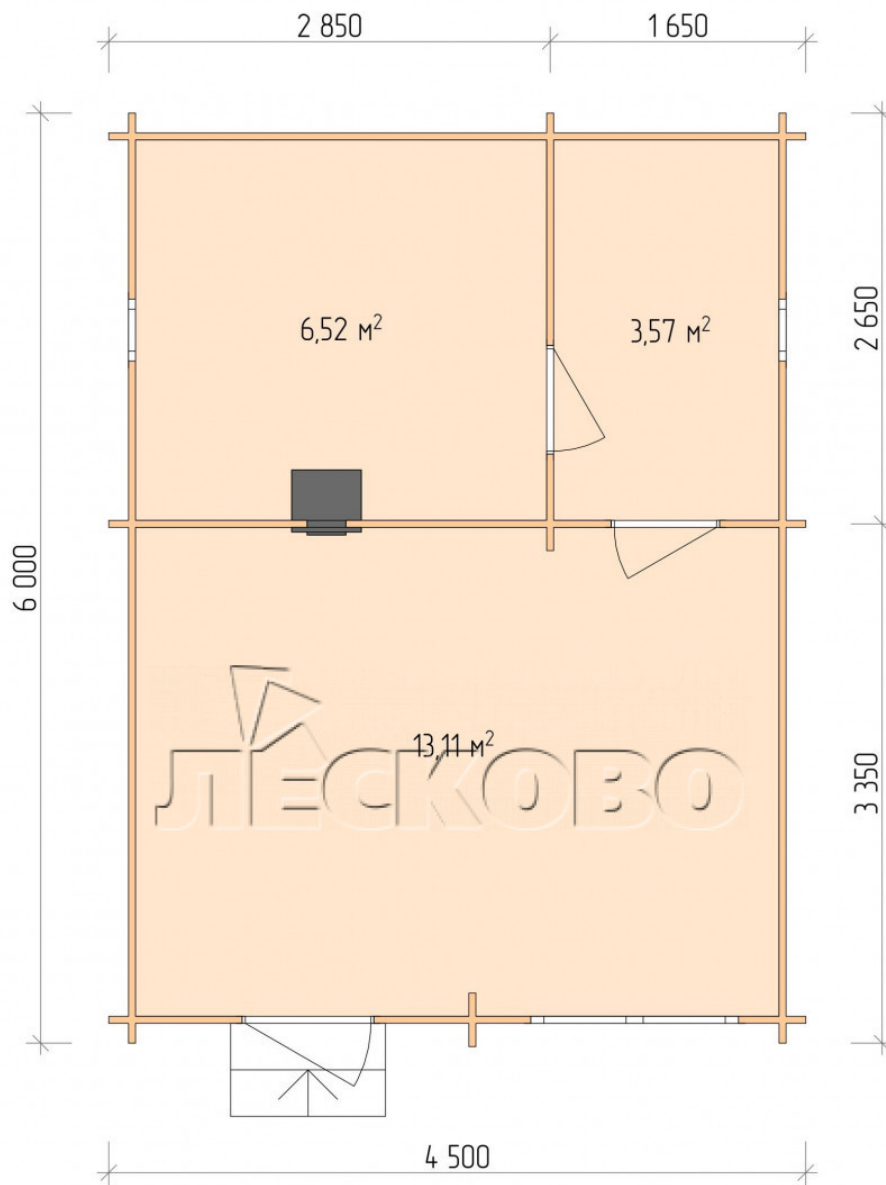

Outdoor sauna "BL" series 4.5×6

Project Dimensions

4.5 × 6 / 24 m²

Full house set

4,525 €

Timber

45 MM

65 MM
+ 1,039 €

Project planning

Разрез

House Kit

- Wall kit: 44 × 145 mm mini-chamber drying chamber with bowls for the project. The material of the tree is spruce, pine (GOST 8486). Humidity 12-14%. The height of the walls is 2.16 m.;
- Logs, lower harness: board 45 × 145 mm chamber drying 10-12%;
- Floors: floorboard 35 mm., Chamber drying;
- Ceiling: imitation of a bar 20 × 135 mm, Chamber drying;
- Wooden windows, glass 4 mm, Single. Treatment with a colorless antiseptic. Hardware;

0.40×0.38 м.2 шт.

1.34×0.91 м.1 шт.

- Wooden doors;

0.84×1.885 м.
bath.2 шт.

0.84×1.885 м.
glass.1 шт.

7. Platbands: dry planed board 20 × 100 mm;

8. Roof: shingles;

9. Skirting board 35 mm.