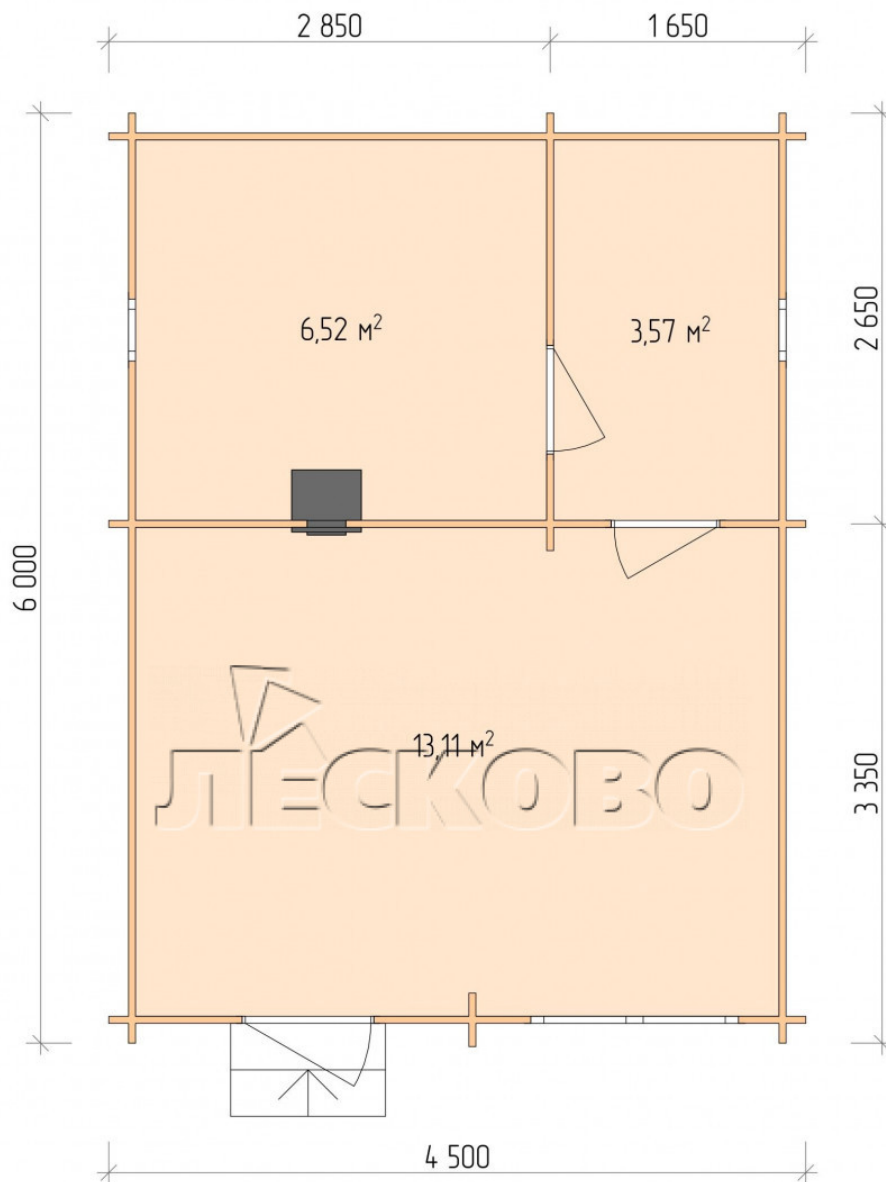

## Outdoor sauna "BL" series 4.5×6

Project Dimensions

4.5 × 6 / 24 m<sup>2</sup>

Full house set

**5,586 €**

### Timber

45 MM

65 MM  
+ 1,279 €

# Разрез

0.40×0.38 м.2 шт.

1.34×0.91 м.1 шт.

- Wooden doors;

0.84×1.885 м.  
bath.2 шт.

0.84×1.885 м.  
glass.1 шт.

7. Platbands: dry planed board 20 × 100 mm;

8. Roof: shingles;

9. Skirting board 35 mm.