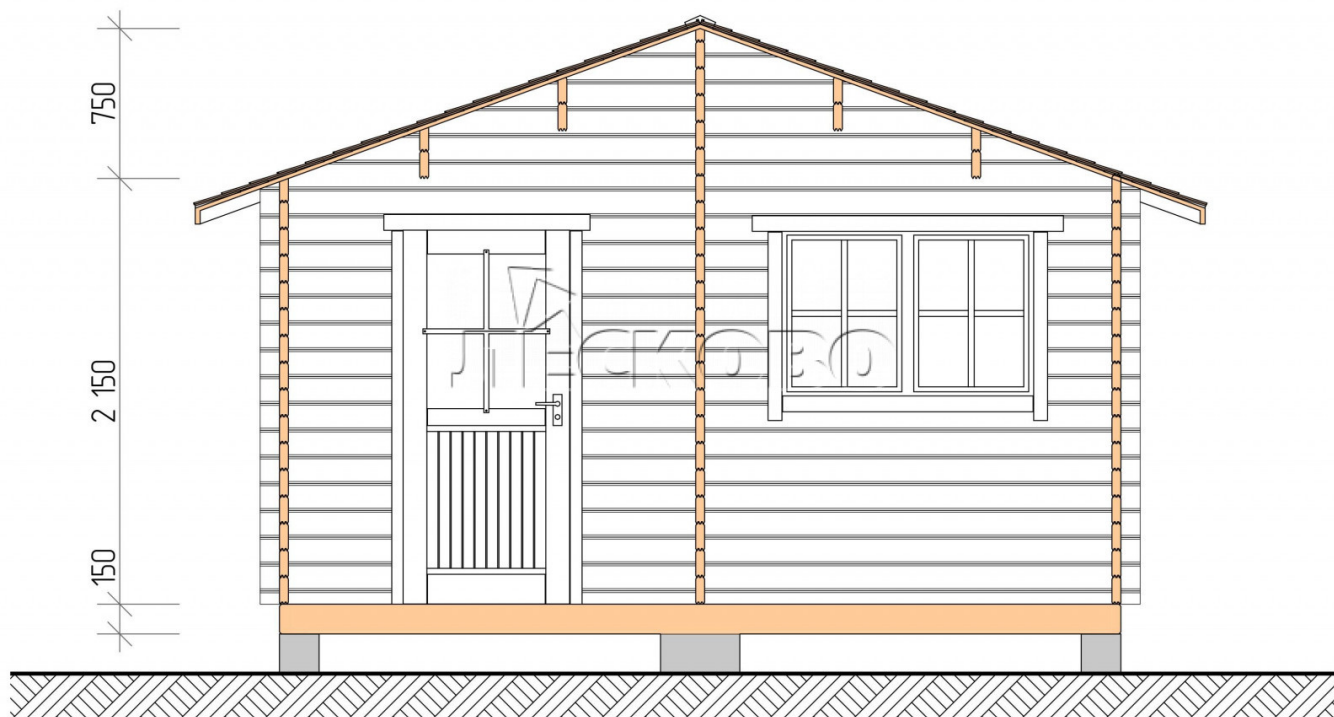

Outdoor sauna "BL" series 4.5×6

Project Dimensions

4.5 × 6 / 24 m²

Full house set

4,525 €

Timber

45 MM

65 MM
+ 1,039 €

Project planning

Разрез

House Kit

- Wall kit: 44 × 145 mm mini-chamber drying chamber with bowls for the project. The material of the tree is spruce, pine (GOST 8486). Humidity 12-14%. The height of the walls is 2.16 m.;
- Logs, lower harness: board 45 × 145 mm chamber drying 10-12%;
- Floors: floorboard 35 mm., Chamber drying;
- Ceiling: imitation of a bar 20 × 135 mm, Chamber drying;
- Wooden windows, glass 4 mm, Single. Treatment with a colorless antiseptic. Hardware;

0.40×0.38 м.2 шт.

1.34×0.91 м.1 шт.

- Wooden doors;

0.84×1.885 м.
bath.2 шт.

0.84×1.885 м.
glass.1 шт.

7. Platbands: dry planed board 20 × 100 mm;

8. Roof: shingles;

9. Skirting board 35 mm.