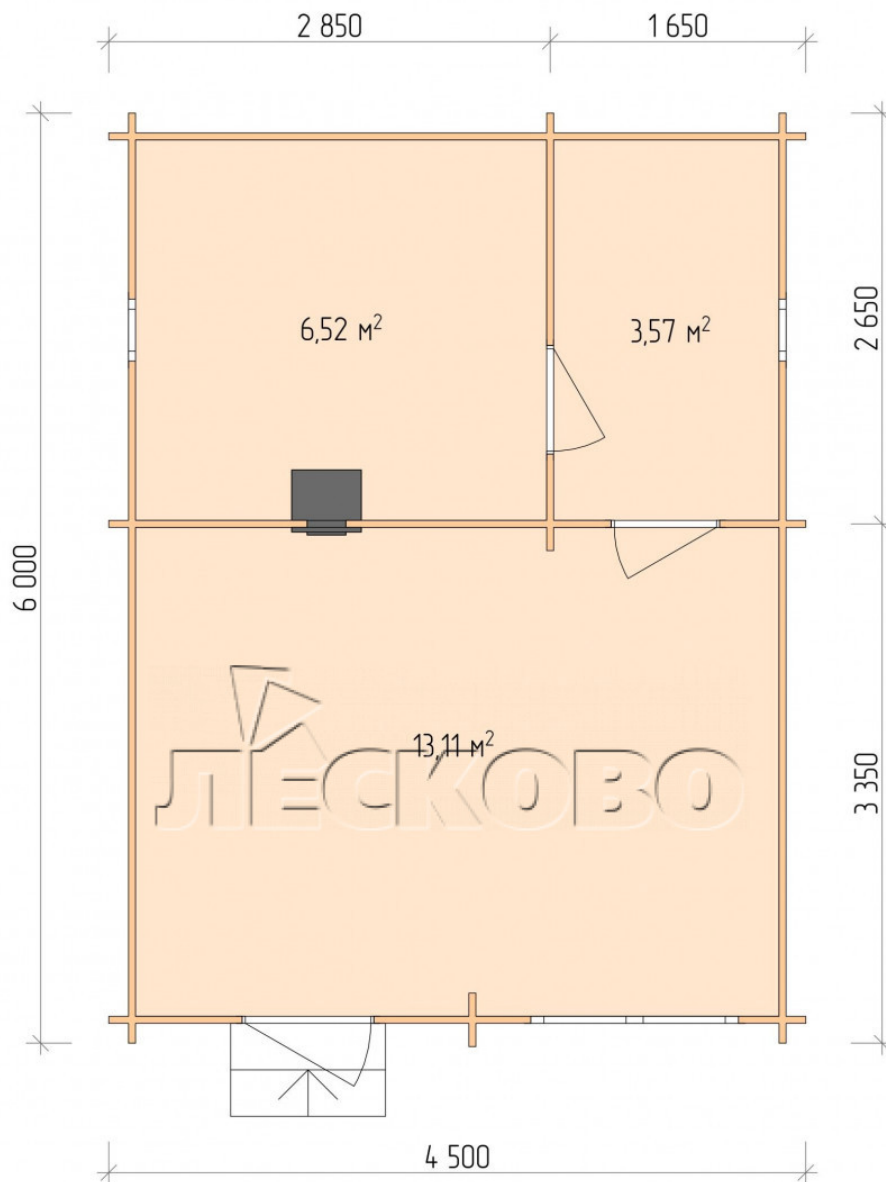

House Kit

- Wall kit: 44 × 145 mm mini-chamber drying chamber with bowls for the project. The material of the tree is spruce, pine (GOST 8486). Humidity 12-14%. The height of the walls is 2.16 m.;
- Logs, lower harness: board 45 × 145 mm chamber drying 10-12%;
- Floors: floorboard 35 mm., Chamber drying;
- Ceiling: imitation of a bar 20 × 135 mm, Chamber drying;
- Wooden windows, glass 4 mm, Single. Treatment with a colorless antiseptic. Hardware;