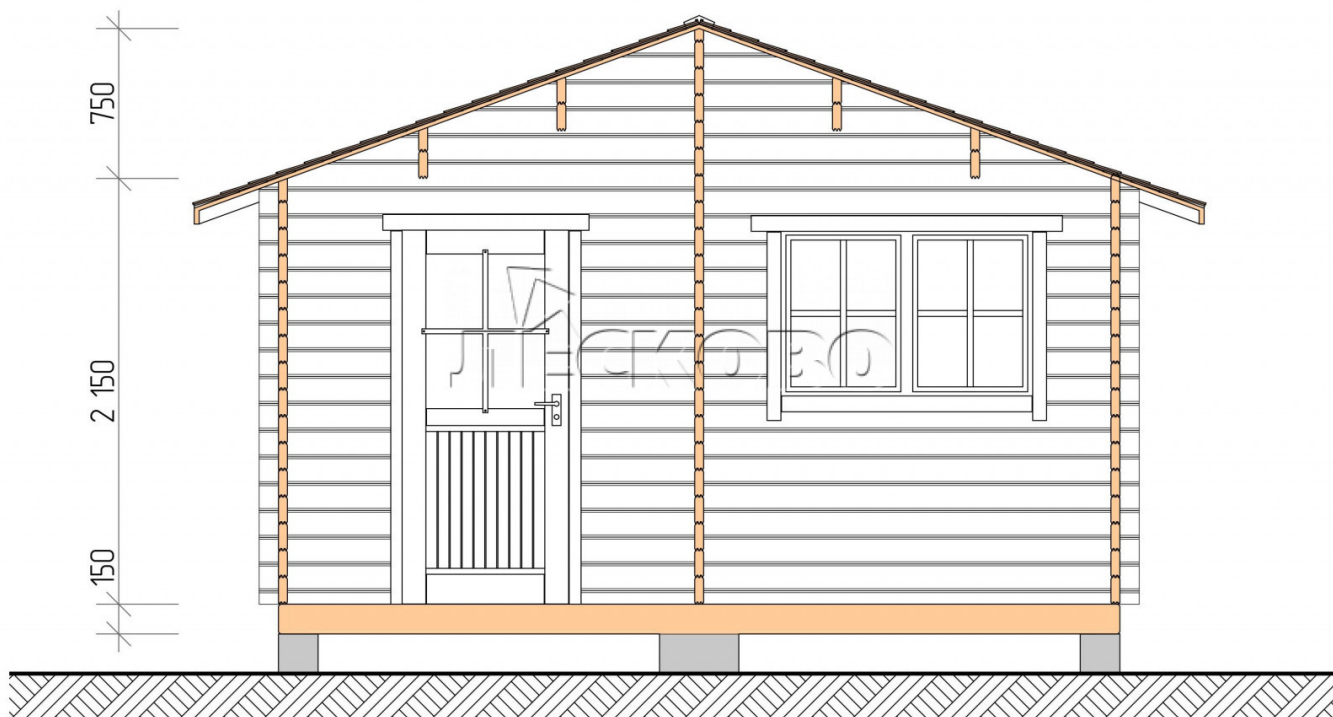

Outdoor sauna "BL" series 4.5×6

Project Dimensions

4.5 × 6 / 24 m²

Full house set

4,637 €

Timber

45 MM

65 MM
+ 1,064 €

Project planning

Разрез

House Kit

- Wall kit: 44 × 145 mm mini-chamber drying chamber with bowls for the project. The material of the tree is spruce, pine (GOST 8486). Humidity 12-14%. The height of the walls is 2.16 m.;
- Logs, lower harness: board 45 × 145 mm chamber drying 10-12%;
- Floors: floorboard 35 mm., Chamber drying;
- Ceiling: imitation of a bar 20 × 135 mm, Chamber drying;
- Wooden windows, glass 4 mm, Single. Treatment with a colorless antiseptic. Hardware;

0.40×0.38 м.2 шт.

1.34×0.91 м.1 шт.

- Wooden doors;

0.84×1.885 м.
bath.2 шт.

0.84×1.885 м.
glass.1 шт.

7. Platbands: dry planed board 20 × 100 mm;

8. Roof: shingles;

9. Skirting board 35 mm.