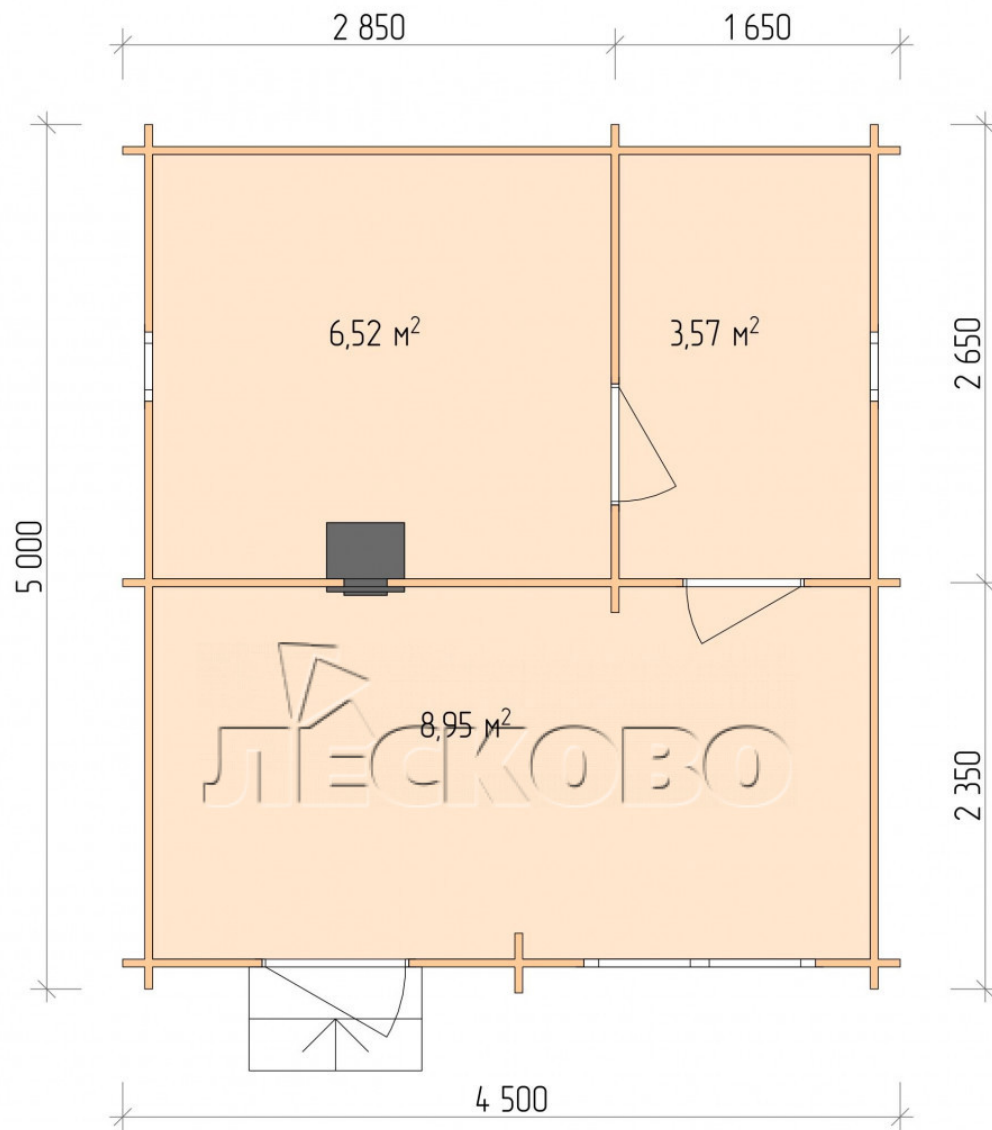

Outdoor sauna "BL" series 4.5×5

Project Dimensions

4.5 × 5 / 19.8 m²

Full house set

4,927 €

Timber

45 MM

65 MM
+ 1,136 €

Project planning

4 500

5 000

Разрез

House Kit

- Wall kit: 44 × 145 mm mini-chamber drying chamber with bowls for the project. The material of the tree is spruce, pine (GOST 8486). Humidity 12-14%. The height of the walls is 2.16 m.;
- Logs, lower harness: board 45 × 145 mm chamber drying 10-12%;
- Floors: floorboard 35 mm., Chamber drying;
- Ceiling: imitation of a bar 20 × 135 mm, Chamber drying;
- Wooden windows, glass 4 mm, Single. Treatment with a colorless antiseptic. Hardware;

0.40×0.38 м.2 шт.

1.34×0.91 м.1 шт.

- Wooden doors;

0.84×1.885 м.
bath.2 шт.

0.84×1.885 м.
glass.1 шт.

7. Platbands: dry planed board 20 × 100 mm;

8. Roof: shingles;

9. Skirting board 35 mm.