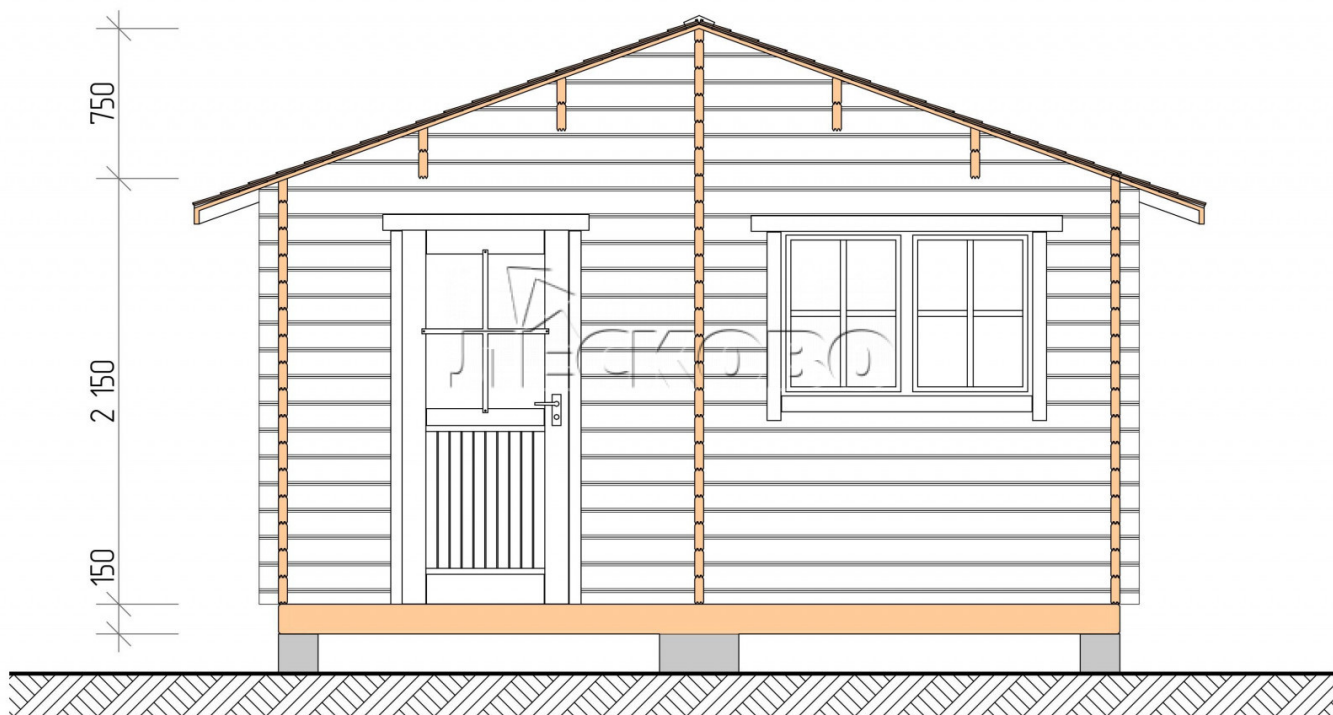

## Outdoor sauna "BL" series 4.5×5

Project Dimensions

4.5 × 5 / 19.8 m<sup>2</sup>

Full house set

**3,977 €**

# Разрез