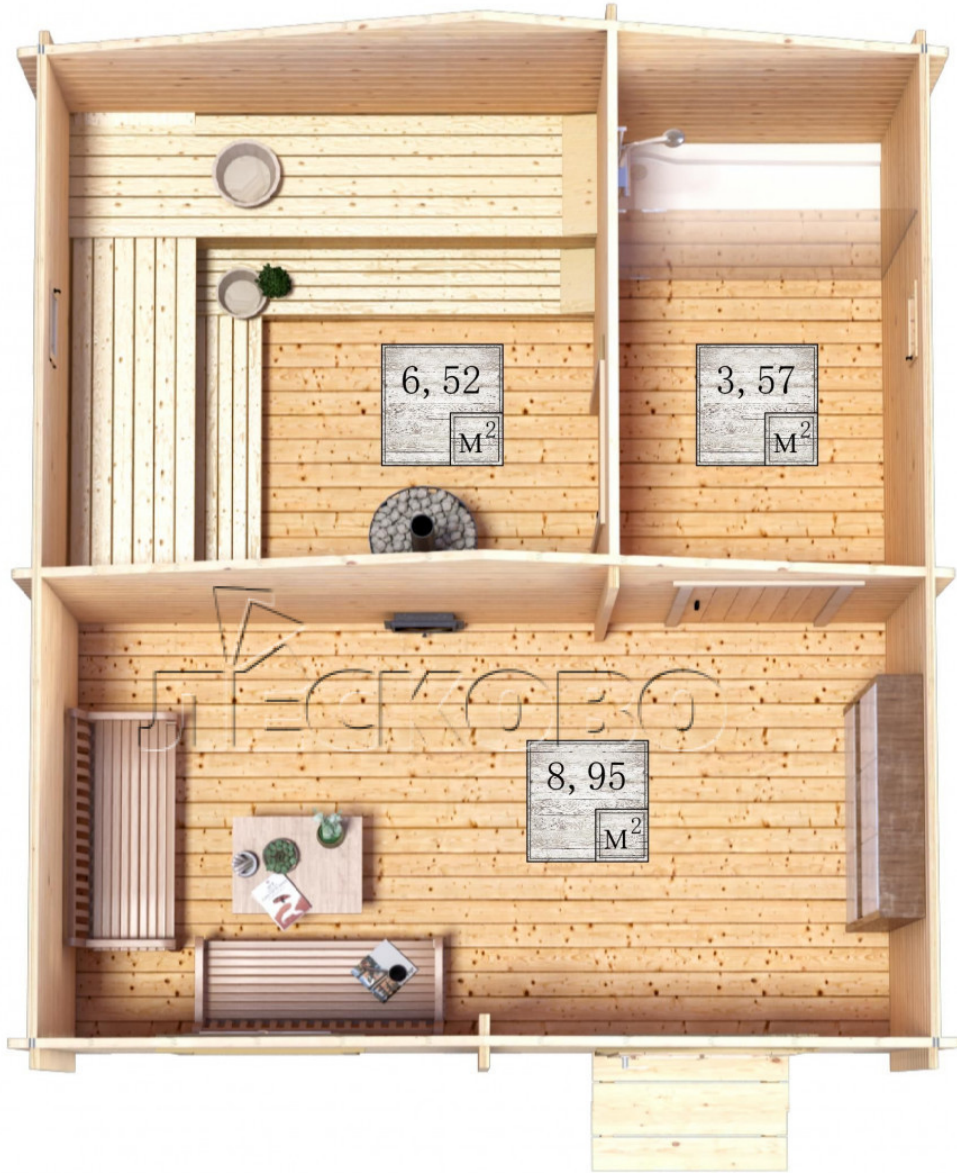

Outdoor sauna "BL" series 4.5×5

Project Dimensions

4.5 × 5 / 19.8 m²

Full house set

3,904 €

Timber

45 MM

65 MM
+ 909 €

Project planning

4 500

5 000

Разрез

House Kit

- Wall kit: 44 × 145 mm mini-chamber drying chamber with bowls for the project. The material of the tree is spruce, pine (GOST 8486). Humidity 12-14%. The height of the walls is 2.16 m.;
- Logs, lower harness: board 45 × 145 mm chamber drying 10-12%;
- Floors: floorboard 35 mm., Chamber drying;
- Ceiling: imitation of a bar 20 × 135 mm, Chamber drying;
- Wooden windows, glass 4 mm, Single. Treatment with a colorless antiseptic. Hardware;

0.40×0.38 м.2 шт.

1.34×0.91 м.1 шт.

- Wooden doors;

0.84×1.885 м.
bath.2 шт.

0.84×1.885 м.
glass.1 шт.

7. Platbands: dry planed board 20 × 100 mm;

8. Roof: shingles;

9. Skirting board 35 mm.