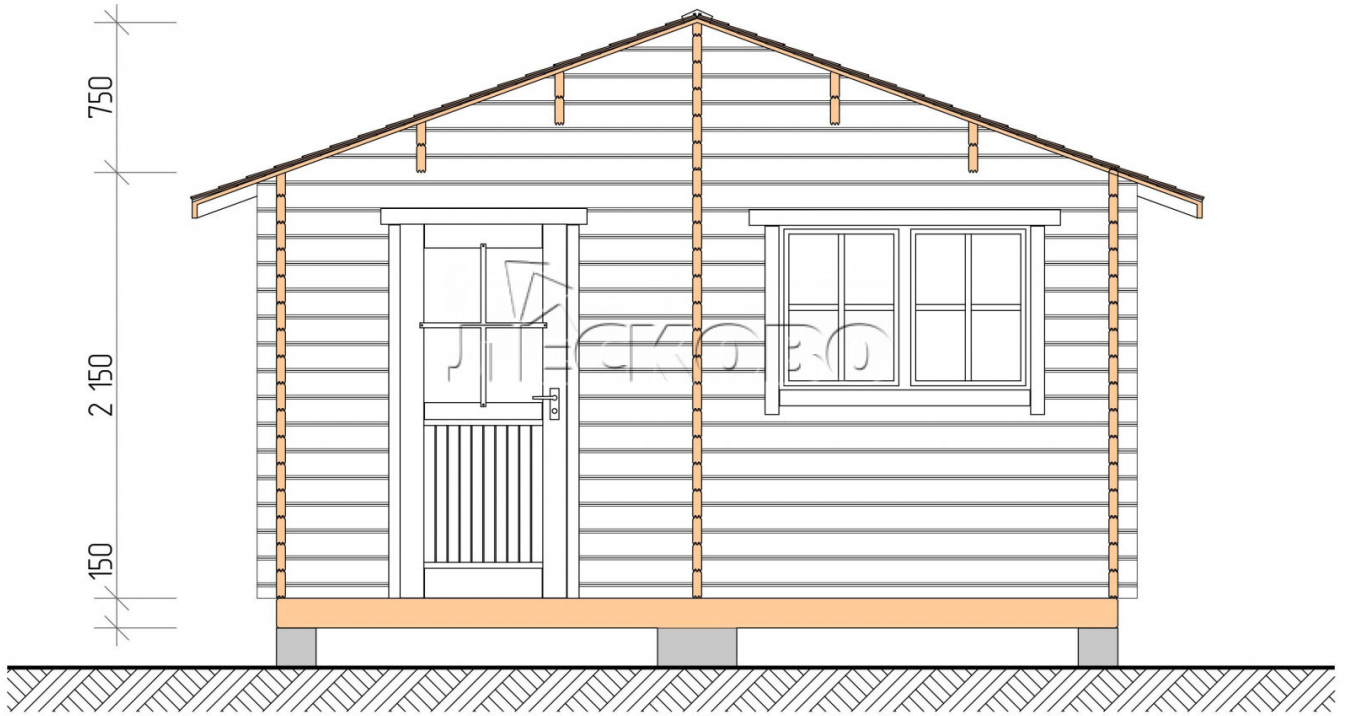

Outdoor sauna "BL" series 4.5×5

Project Dimensions

4.5 × 5 / 19.8 m²

Full house set

3,904 €

Timber

45 MM

65 MM
+ 909 €

Project planning

4 500

5 000

Разрез

House Kit

- Wall kit: 44 × 145 mm mini-chamber drying chamber with bowls for the project. The material of the tree is spruce, pine (GOST 8486). Humidity 12-14%. The height of the walls is 2.16 m.;
- Logs, lower harness: board 45 × 145 mm chamber drying 10-12%;
- Floors: floorboard 35 mm., Chamber drying;
- Ceiling: imitation of a bar 20 × 135 mm, Chamber drying;
- Wooden windows, glass 4 mm, Single. Treatment with a colorless antiseptic. Hardware;

0.40×0.38 м.2 шт.

1.34×0.91 м.1 шт.

- Wooden doors;

0.84×1.885 м.
bath.2 шт.

0.84×1.885 м.
glass.1 шт.

7. Platbands: dry planed board 20 × 100 mm;

8. Roof: shingles;

9. Skirting board 35 mm.