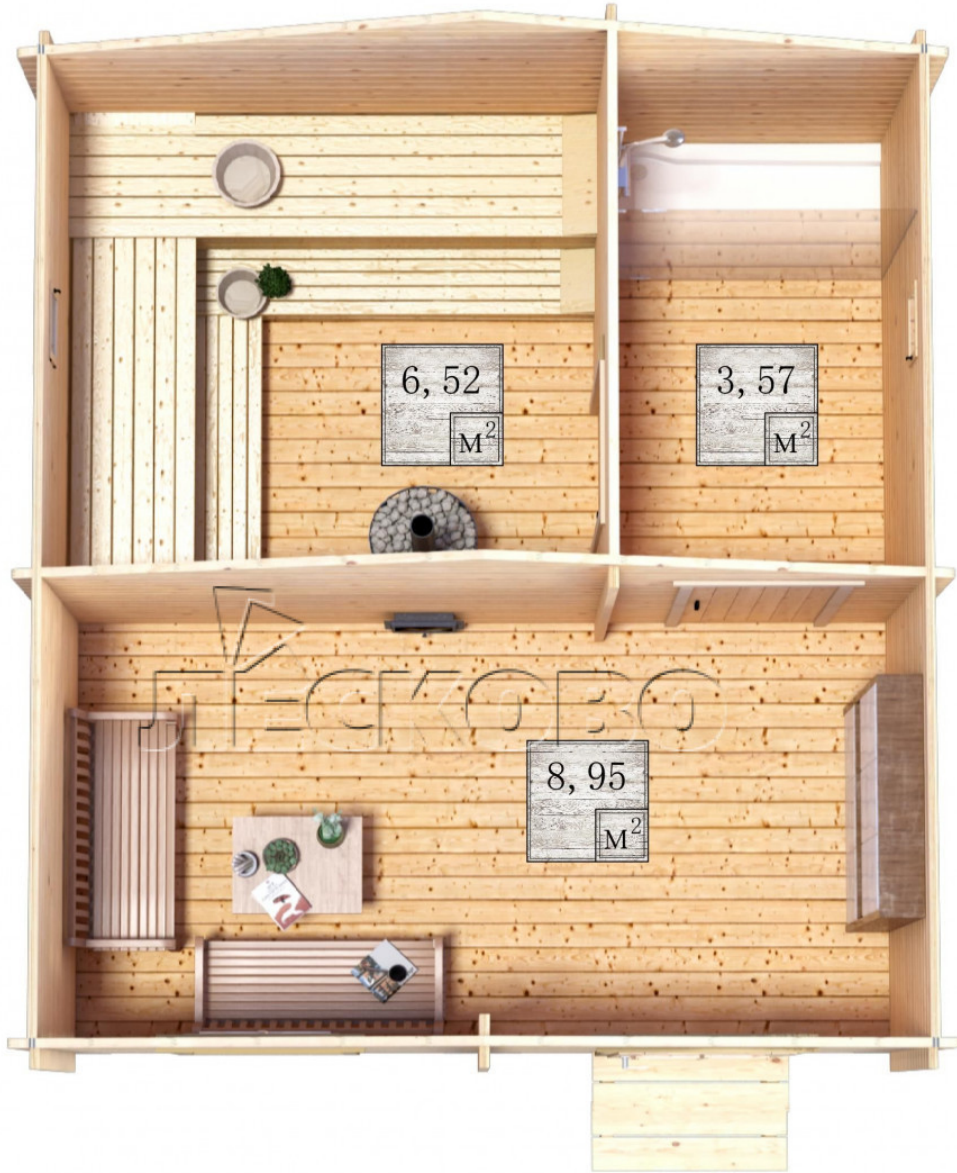

## Outdoor sauna "BL" series 4.5×5

Project Dimensions

4.5 × 5 / 19.8 m<sup>2</sup>

Full house set

**3,977 €**

### Timber

45 MM

65 MM  
+ 926 €

# Разрез

## House Kit

- Wall kit: 44 × 145 mm mini-chamber drying chamber with bowls for the project. The material of the tree is spruce, pine (GOST 8486). Humidity 12-14%. The height of the walls is 2.16 m.;
- Logs, lower harness: board 45 × 145 mm chamber drying 10-12%;
- Floors: floorboard 35 mm., Chamber drying;
- Ceiling: imitation of a bar 20 × 135 mm, Chamber drying;
- Wooden windows, glass 4 mm, Single. Treatment with a colorless antiseptic. Hardware;