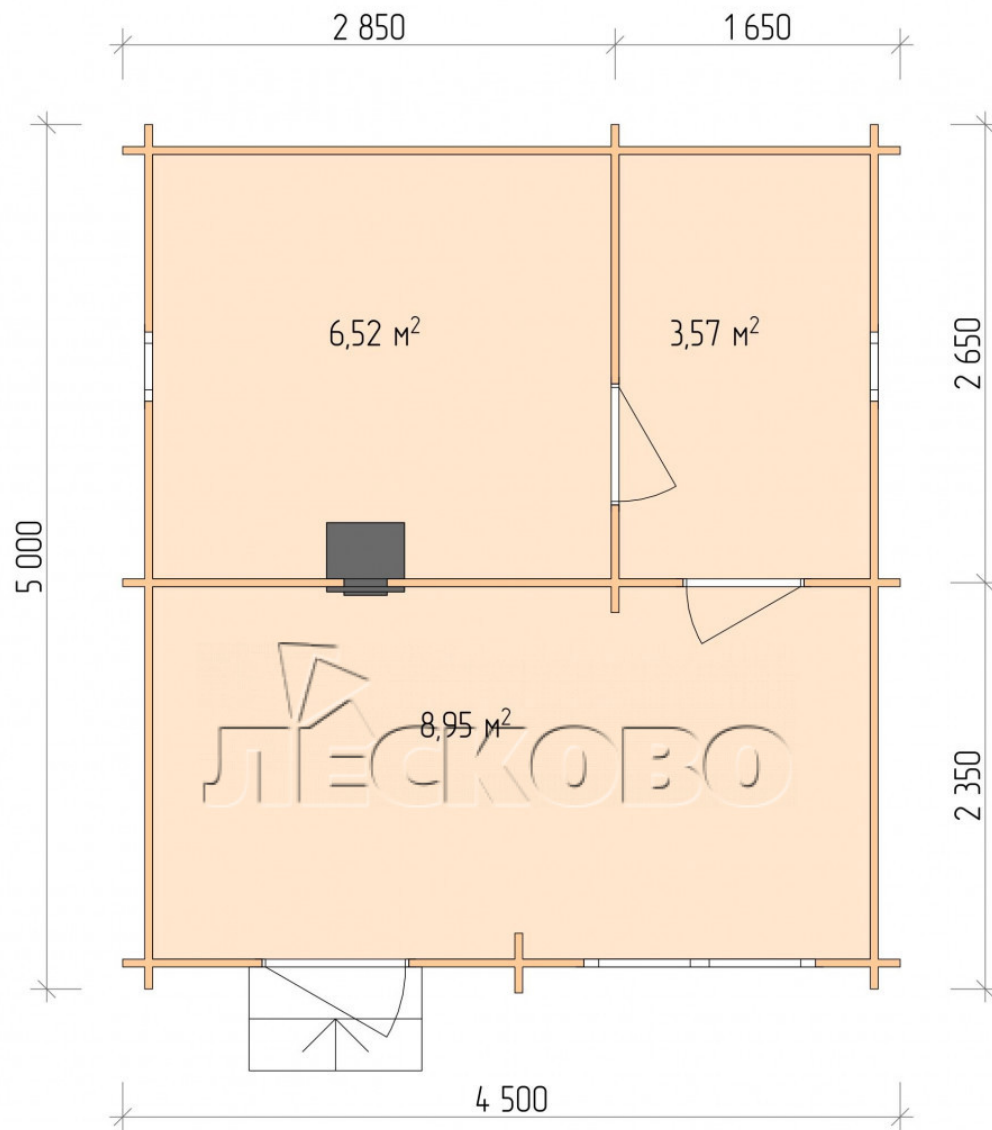

Outdoor sauna "BL" series 4.5×5

Project Dimensions

4.5 × 5 / 19.8 m²

Full house set

3,904 €

Timber

45 MM

65 MM
+ 909 €

Project planning

4 500

5 000

Разрез

House Kit

- Wall kit: 44 × 145 mm mini-chamber drying chamber with bowls for the project. The material of the tree is spruce, pine (GOST 8486). Humidity 12-14%. The height of the walls is 2.16 m.;
- Logs, lower harness: board 45 × 145 mm chamber drying 10-12%;
- Floors: floorboard 35 mm., Chamber drying;
- Ceiling: imitation of a bar 20 × 135 mm, Chamber drying;
- Wooden windows, glass 4 mm, Single. Treatment with a colorless antiseptic. Hardware;

0.40×0.38 м.2 шт.

1.34×0.91 м.1 шт.

- Wooden doors;

0.84×1.885 м.
bath.2 шт.

0.84×1.885 м.
glass.1 шт.

7. Platbands: dry planed board 20 × 100 mm;

8. Roof: shingles;

9. Skirting board 35 mm.