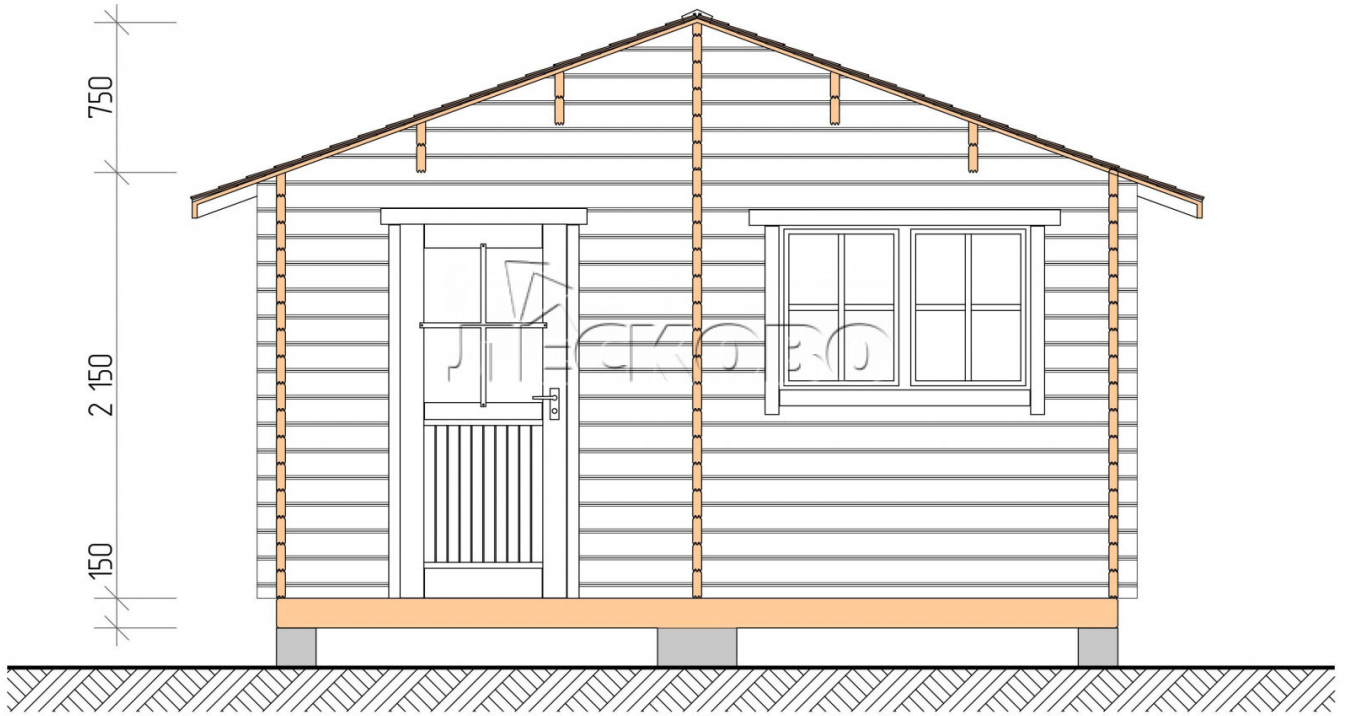

Outdoor sauna "BL" series 4.5×5

Project Dimensions

4.5 × 5 / 19.8 m²

Full house set

4,927 €

Timber

45 MM

65 MM
+ 1,136 €

Project planning

4 500

5 000

Разрез

House Kit

- Wall kit: 44 × 145 mm mini-chamber drying chamber with bowls for the project. The material of the tree is spruce, pine (GOST 8486). Humidity 12-14%. The height of the walls is 2.16 m.;
- Logs, lower harness: board 45 × 145 mm chamber drying 10-12%;
- Floors: floorboard 35 mm., Chamber drying;
- Ceiling: imitation of a bar 20 × 135 mm, Chamber drying;
- Wooden windows, glass 4 mm, Single. Treatment with a colorless antiseptic. Hardware;

0.40×0.38 м.2 шт.

1.34×0.91 м.1 шт.

- Wooden doors;

0.84×1.885 м.
bath.2 шт.

0.84×1.885 м.
glass.1 шт.

7. Platbands: dry planed board 20 × 100 mm;

8. Roof: shingles;

9. Skirting board 35 mm.