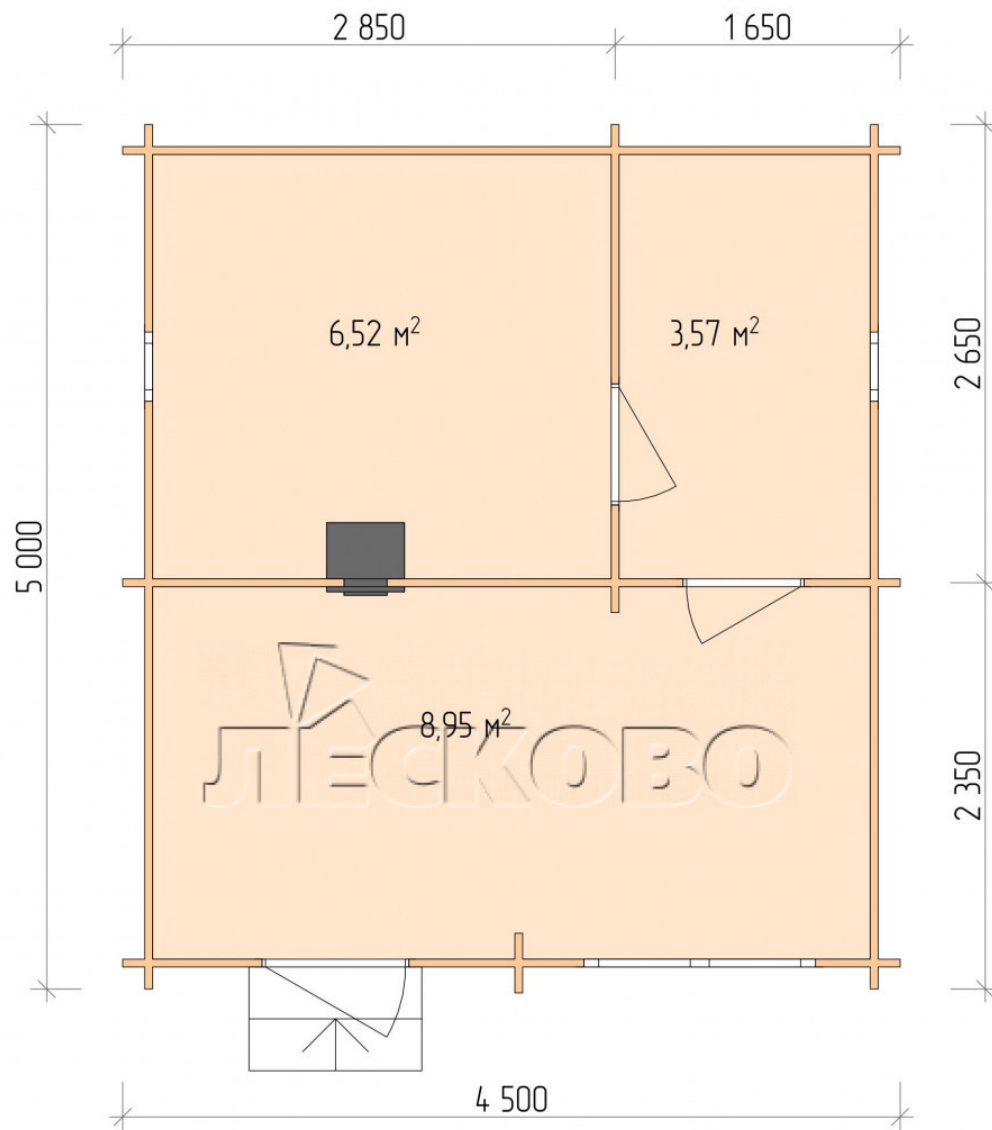

## Outdoor sauna "BL" series 4.5×5

Project Dimensions

4.5 × 5 / 19.8 m<sup>2</sup>

Full house set

**3,977 €**

# Разрез

## House Kit

- Wall kit: 44 × 145 mm mini-chamber drying chamber with bowls for the project. The material of the tree is spruce, pine (GOST 8486). Humidity 12-14%. The height of the walls is 2.16 m.;
- Logs, lower harness: board 45 × 145 mm chamber drying 10-12%;
- Floors: floorboard 35 mm., Chamber drying;
- Ceiling: imitation of a bar 20 × 135 mm, Chamber drying;
- Wooden windows, glass 4 mm, Single. Treatment with a colorless antiseptic. Hardware;

0.40×0.38 м.2 шт. 1.34×0.91 м.1 шт.

- Wooden doors;

0.84×1.885 м.  
bath.2 шт.

0.84×1.885 м.  
glass.1 шт.

7. Platbands: dry planed board 20 × 100 mm;

8. Roof: shingles;

9. Skirting board 35 mm.

+7 (4942) 499-770