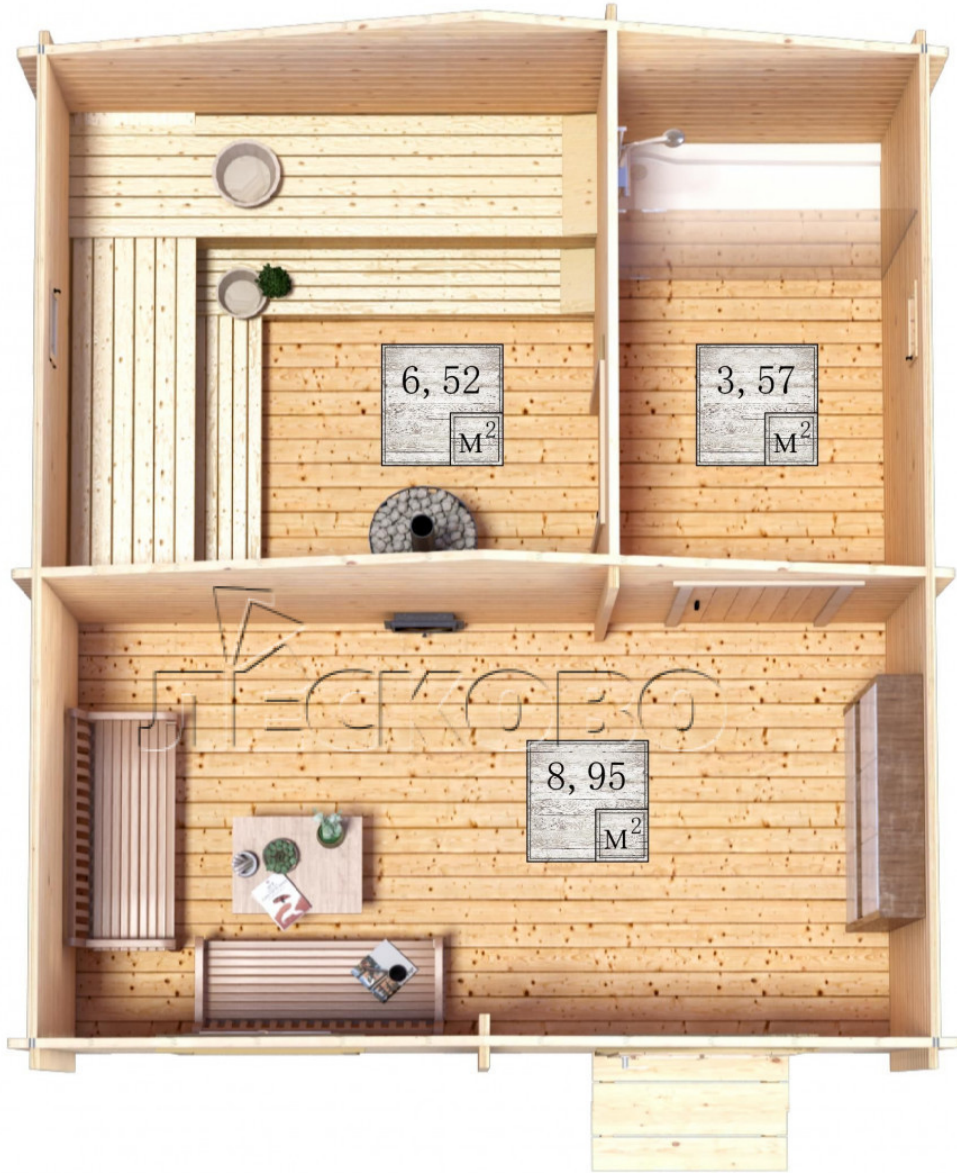

Outdoor sauna "BL" series 4.5×5

Project Dimensions

4.5 × 5 / 19.8 m²

Full house set

4,927 €

Timber

45 MM

65 MM
+ 1,136 €

Project planning

4 500

5 000

Разрез

House Kit

- Wall kit: 44 × 145 mm mini-chamber drying chamber with bowls for the project. The material of the tree is spruce, pine (GOST 8486). Humidity 12-14%. The height of the walls is 2.16 m.;
- Logs, lower harness: board 45 × 145 mm chamber drying 10-12%;
- Floors: floorboard 35 mm., Chamber drying;
- Ceiling: imitation of a bar 20 × 135 mm, Chamber drying;
- Wooden windows, glass 4 mm, Single. Treatment with a colorless antiseptic. Hardware;

0.40×0.38 м.2 шт.

1.34×0.91 м.1 шт.

- Wooden doors;

0.84×1.885 м.
bath.2 шт.

0.84×1.885 м.
glass.1 шт.

7. Platbands: dry planed board 20 × 100 mm;

8. Roof: shingles;

9. Skirting board 35 mm.