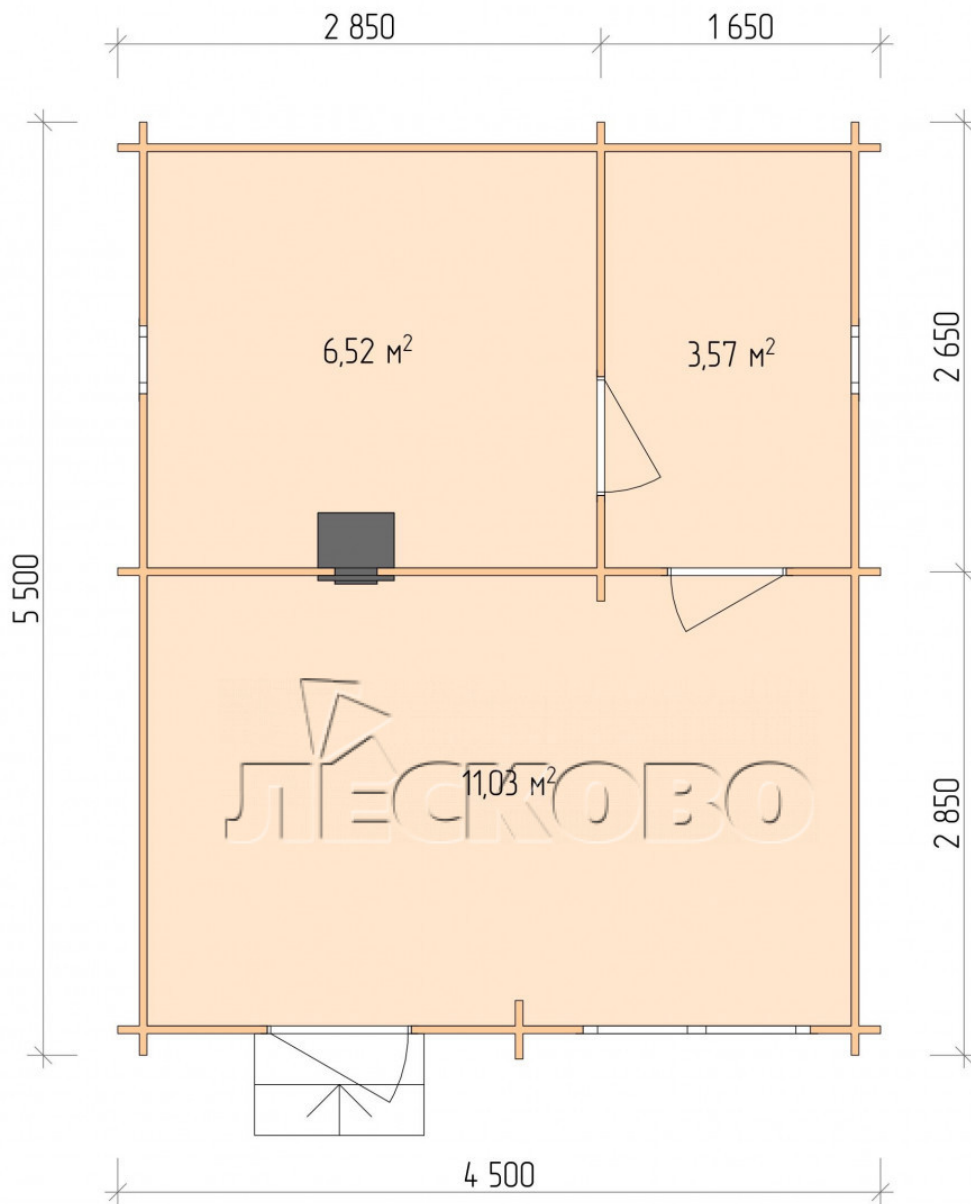

## Outdoor sauna "BL" series 4.5×5.5

Project Dimensions

4.5 × 5.5 / 21.9 m<sup>2</sup>

Full house set

**4,336 €**

# Разрез

## House Kit

- Wall kit: 44 × 145 mm mini-chamber drying chamber with bowls for the project. The material of the tree is spruce, pine (GOST 8486). Humidity 12-14%. The height of the walls is 2.16 m.;
- Logs, lower harness: board 45 × 145 mm chamber drying 10-12%;
- Floors: floorboard 35 mm., Chamber drying;
- Ceiling: imitation of a bar 20 × 135 mm, Chamber drying;
- Wooden windows, glass 4 mm, Single. Treatment with a colorless antiseptic. Hardware;

0.40×0.38 м.2 шт.

1.34×0.91 м.1 шт.

- Wooden doors;

0.84×1.885 м.  
bath.2 шт.

0.84×1.885 м.  
glass.1 шт.

7. Platbands: dry planed board 20 × 100 mm;

8. Roof: shingles;

9. Skirting board 35 mm.