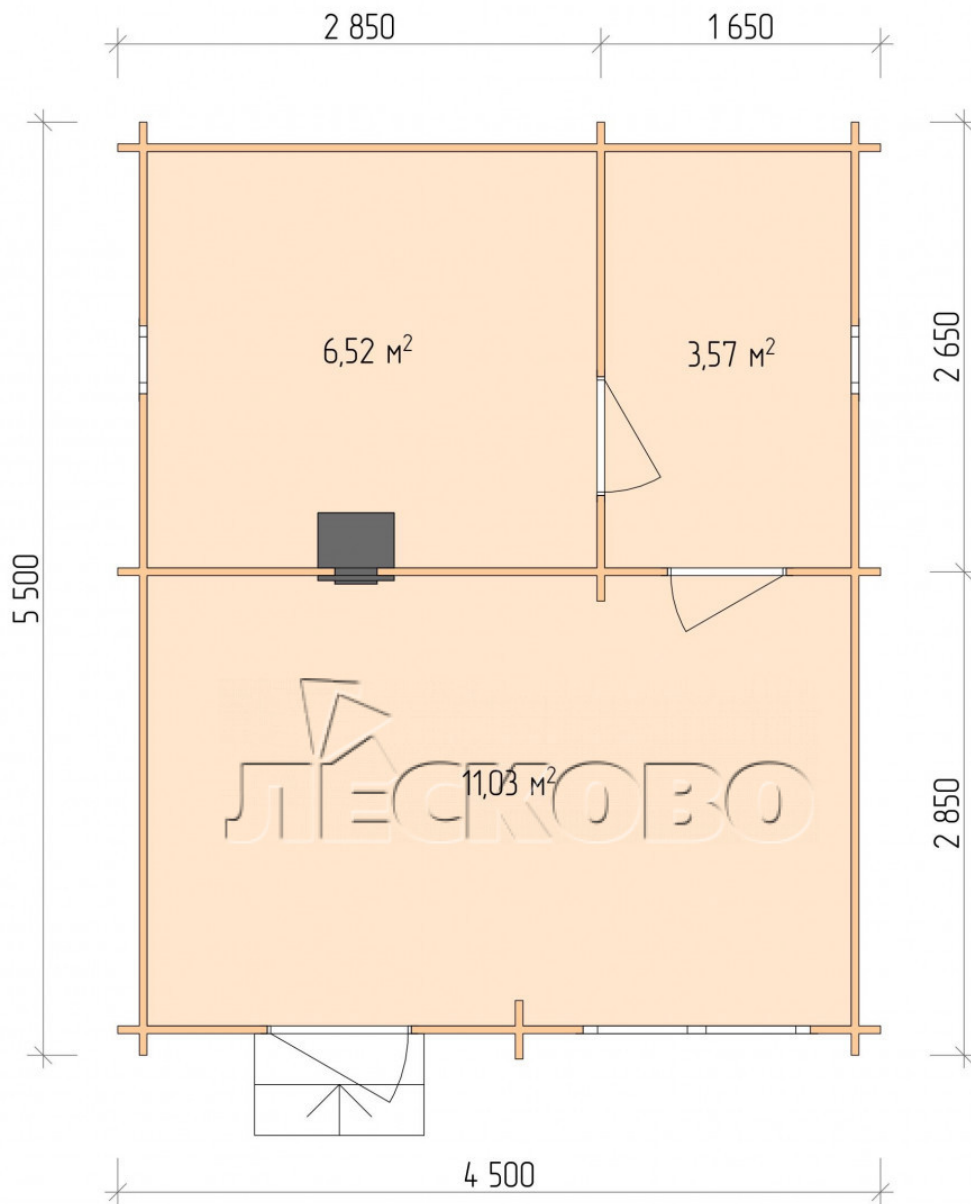

Outdoor sauna "BL" series 4.5×5.5

Project Dimensions

4.5 × 5.5 / 21.9 m²

Full house set

4,272 €

Timber

45 MM

65 MM
+ 996 €

Project planning

4 500

5 500

Разрез

House Kit

- Wall kit: 44 × 145 mm mini-chamber drying chamber with bowls for the project. The material of the tree is spruce, pine (GOST 8486). Humidity 12-14%. The height of the walls is 2.16 m.;
- Logs, lower harness: board 45 × 145 mm chamber drying 10-12%;
- Floors: floorboard 35 mm., Chamber drying;
- Ceiling: imitation of a bar 20 × 135 mm, Chamber drying;
- Wooden windows, glass 4 mm, Single. Treatment with a colorless antiseptic. Hardware;

0.40×0.38 м.2 шт.

1.34×0.91 м.1 шт.

- Wooden doors;

0.84×1.885 м.
bath.2 шт.

0.84×1.885 м.
glass.1 шт.

7. Platbands: dry planed board 20 × 100 mm;

8. Roof: shingles;

9. Skirting board 35 mm.