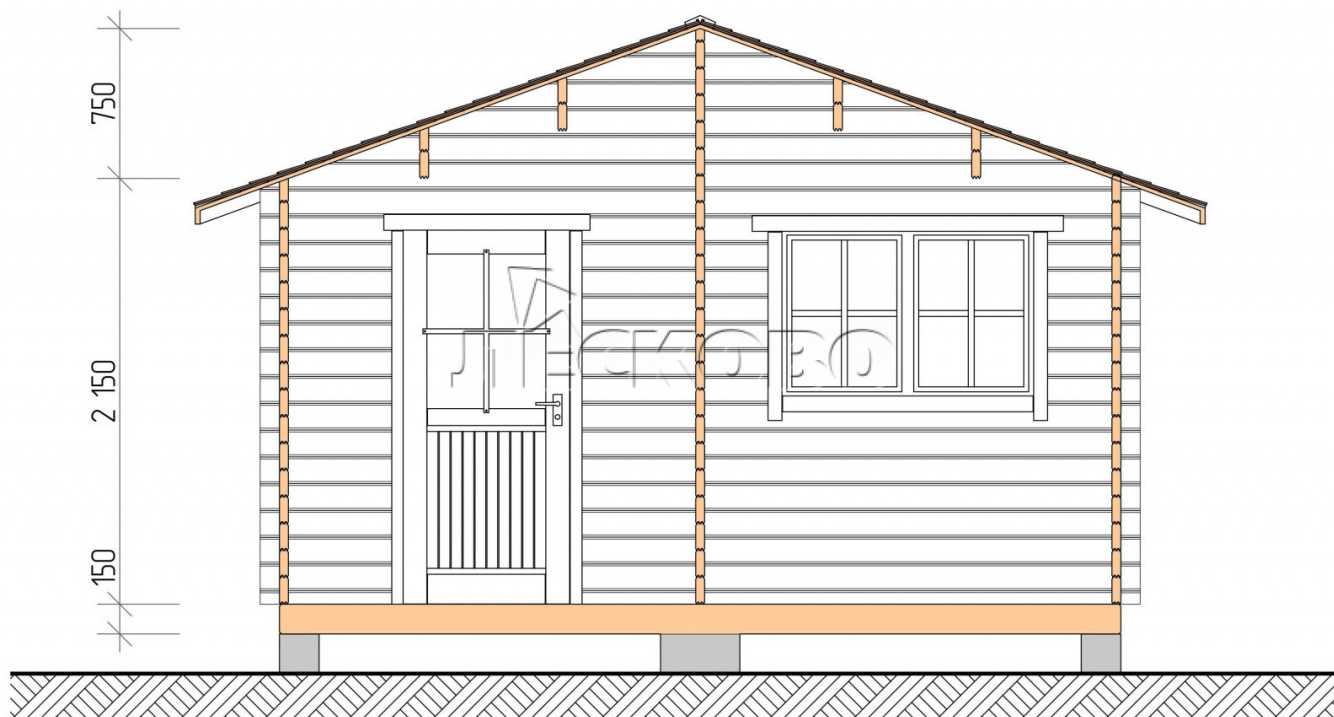

## Outdoor sauna "BL" series 4.5×5.5

Project Dimensions

4.5 × 5.5 / 21.9 m<sup>2</sup>

Full house set

**4,336 €**

# Разрез