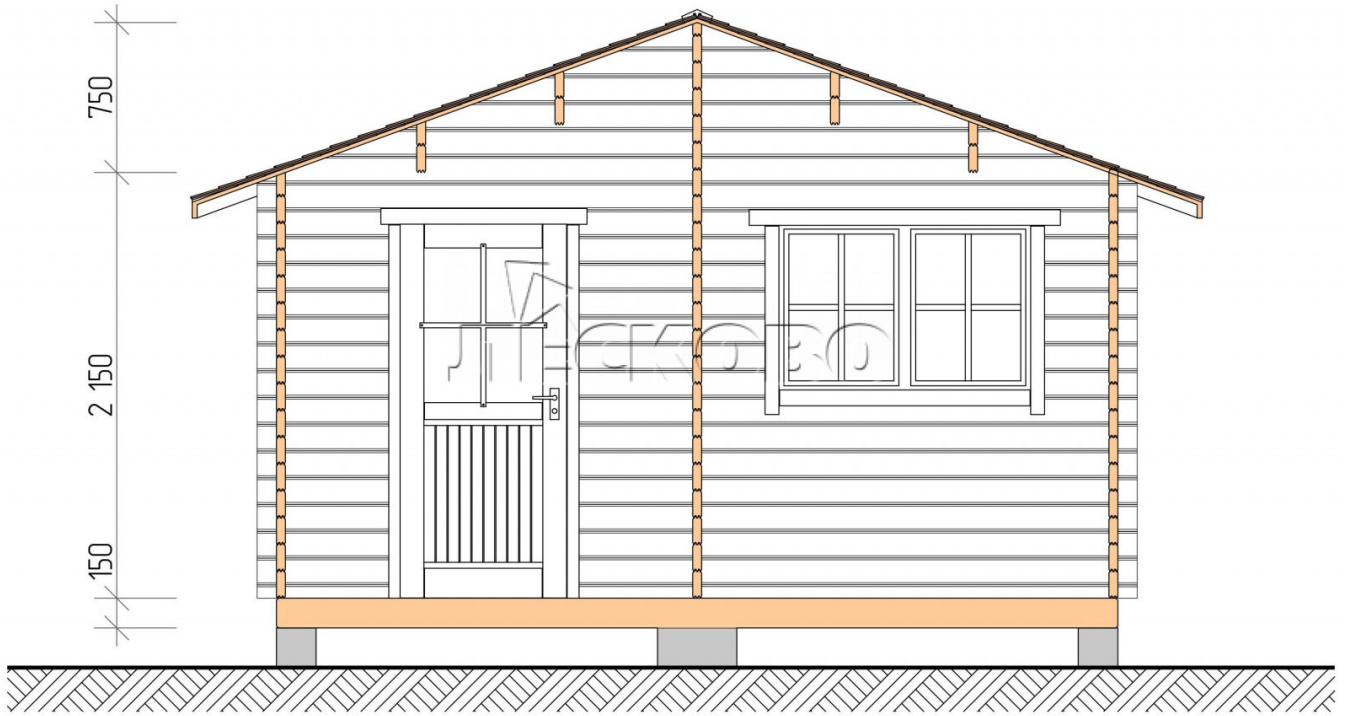

Outdoor sauna "BL" series 4.5×5.5

Project Dimensions

4.5 × 5.5 / 21.9 m²

Full house set

5,404 €

Timber

45 MM

65 MM
+ 1,252 €

Project planning

4 500

5 500

Разрез

House Kit

- Wall kit: 44 × 145 mm mini-chamber drying chamber with bowls for the project. The material of the tree is spruce, pine (GOST 8486). Humidity 12-14%. The height of the walls is 2.16 m.;
- Logs, lower harness: board 45 × 145 mm chamber drying 10-12%;
- Floors: floorboard 35 mm., Chamber drying;
- Ceiling: imitation of a bar 20 × 135 mm, Chamber drying;
- Wooden windows, glass 4 mm, Single. Treatment with a colorless antiseptic. Hardware;

0.40×0.38 м.2 шт. 1.34×0.91 м.1 шт.

- Wooden doors;

0.84×1.885 м.
bath.2 шт.

0.84×1.885 м.
glass.1 шт.

7. Platbands: dry planed board 20 × 100 mm;

8. Roof: shingles;

9. Skirting board 35 mm.

+7 (4942) 499-770