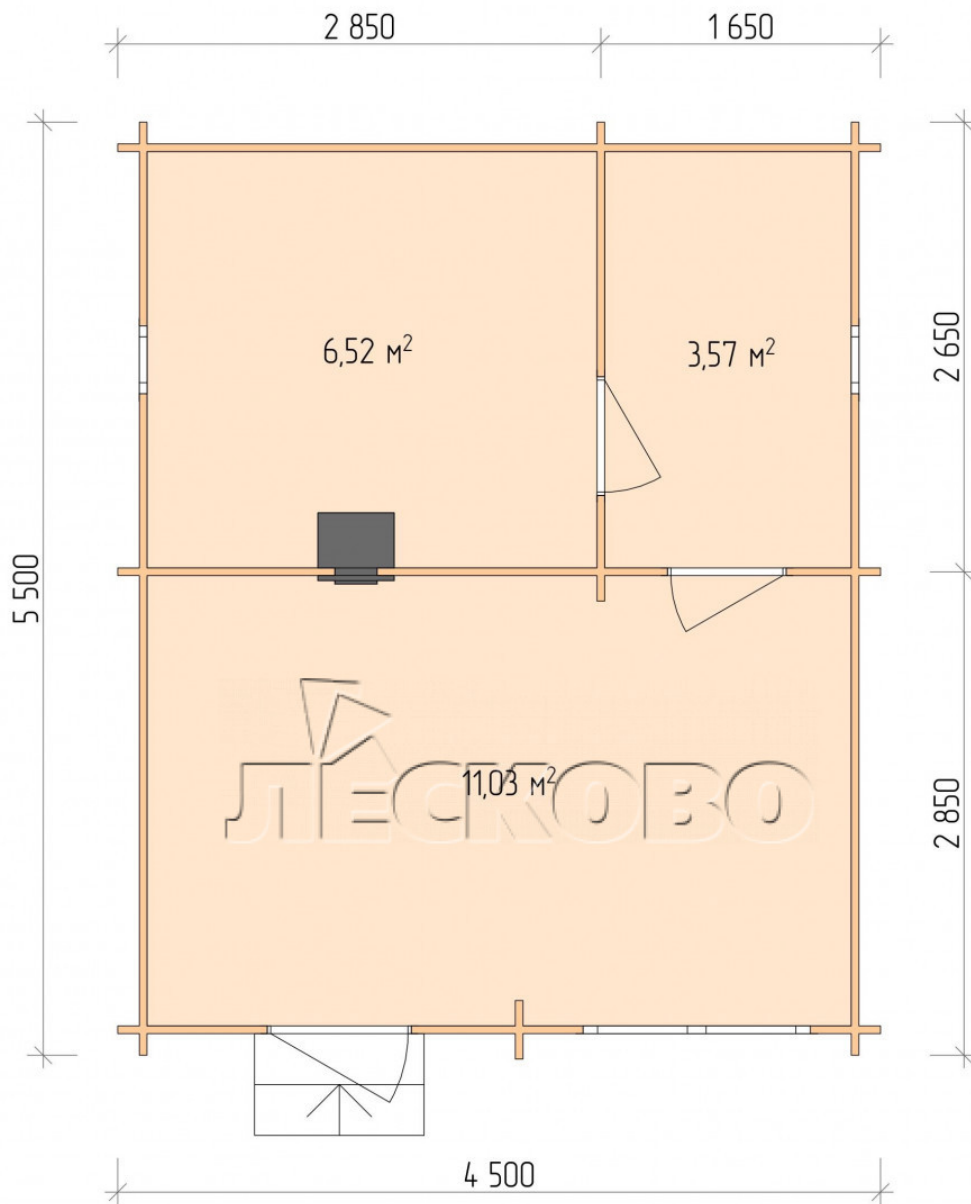

Outdoor sauna "BL" series 4.5×5.5

Project Dimensions

4.5 × 5.5 / 21.9 m²

Full house set

5,404 €

Timber

45 MM

65 MM
+ 1,252 €

Project planning

4 500

5 500

Разрез

House Kit

- Wall kit: 44 × 145 mm mini-chamber drying chamber with bowls for the project. The material of the tree is spruce, pine (GOST 8486). Humidity 12-14%. The height of the walls is 2.16 m.;
- Logs, lower harness: board 45 × 145 mm chamber drying 10-12%;
- Floors: floorboard 35 mm., Chamber drying;
- Ceiling: imitation of a bar 20 × 135 mm, Chamber drying;
- Wooden windows, glass 4 mm, Single. Treatment with a colorless antiseptic. Hardware;

0.40×0.38 м.2 шт. 1.34×0.91 м.1 шт.

- Wooden doors;

0.84×1.885 м.
bath.2 шт.

0.84×1.885 м.
glass.1 шт.

7. Platbands: dry planed board 20 × 100 mm;

8. Roof: shingles;

9. Skirting board 35 mm.

+7 (4942) 499-770