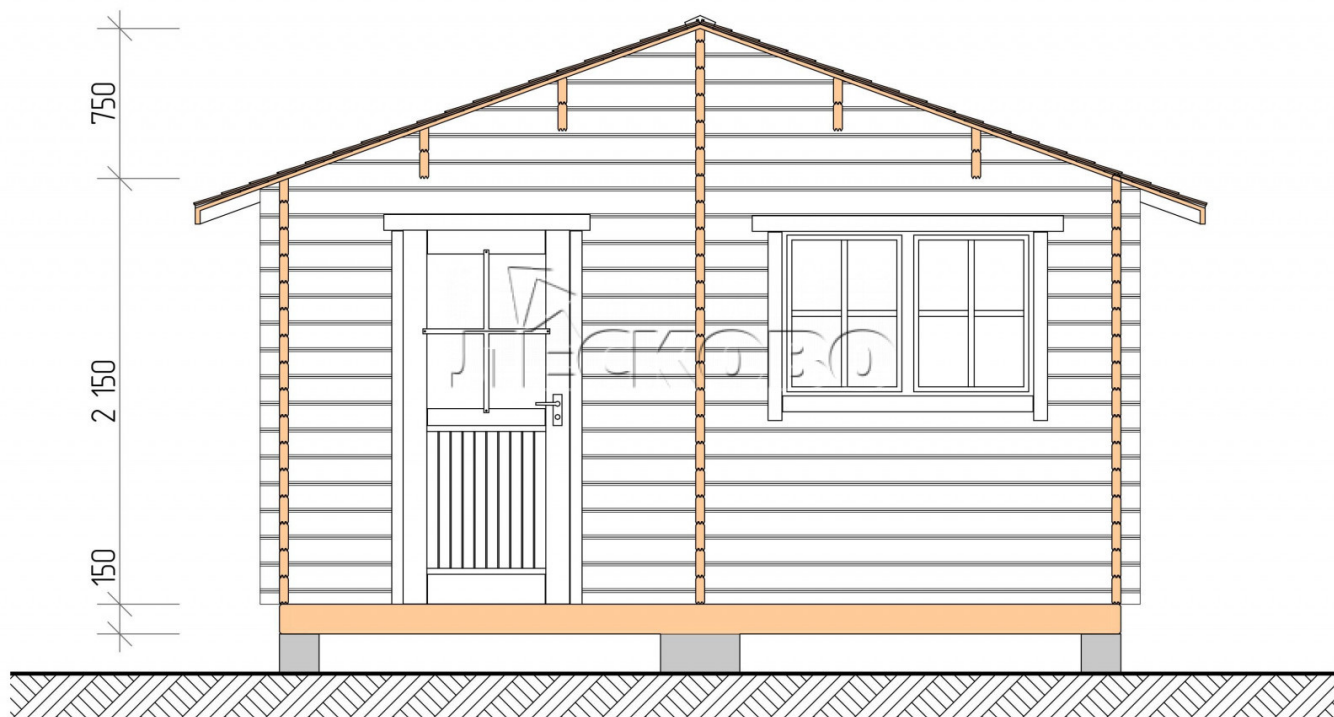

Outdoor sauna "BL" series 4.5×5.5

Project Dimensions

4.5 × 5.5 / 21.9 m²

Full house set

4,272 €

Timber

45 MM

65 MM
+ 996 €

Project planning

4 500

5 500

Разрез

House Kit

- Wall kit: 44 × 145 mm mini-chamber drying chamber with bowls for the project. The material of the tree is spruce, pine (GOST 8486). Humidity 12-14%. The height of the walls is 2.16 m.;
- Logs, lower harness: board 45 × 145 mm chamber drying 10-12%;
- Floors: floorboard 35 mm., Chamber drying;
- Ceiling: imitation of a bar 20 × 135 mm, Chamber drying;
- Wooden windows, glass 4 mm, Single. Treatment with a colorless antiseptic. Hardware;

0.40×0.38 м.2 шт.

1.34×0.91 м.1 шт.

- Wooden doors;

0.84×1.885 м.
bath.2 шт.

0.84×1.885 м.
glass.1 шт.

7. Platbands: dry planed board 20 × 100 mm;

8. Roof: shingles;

9. Skirting board 35 mm.