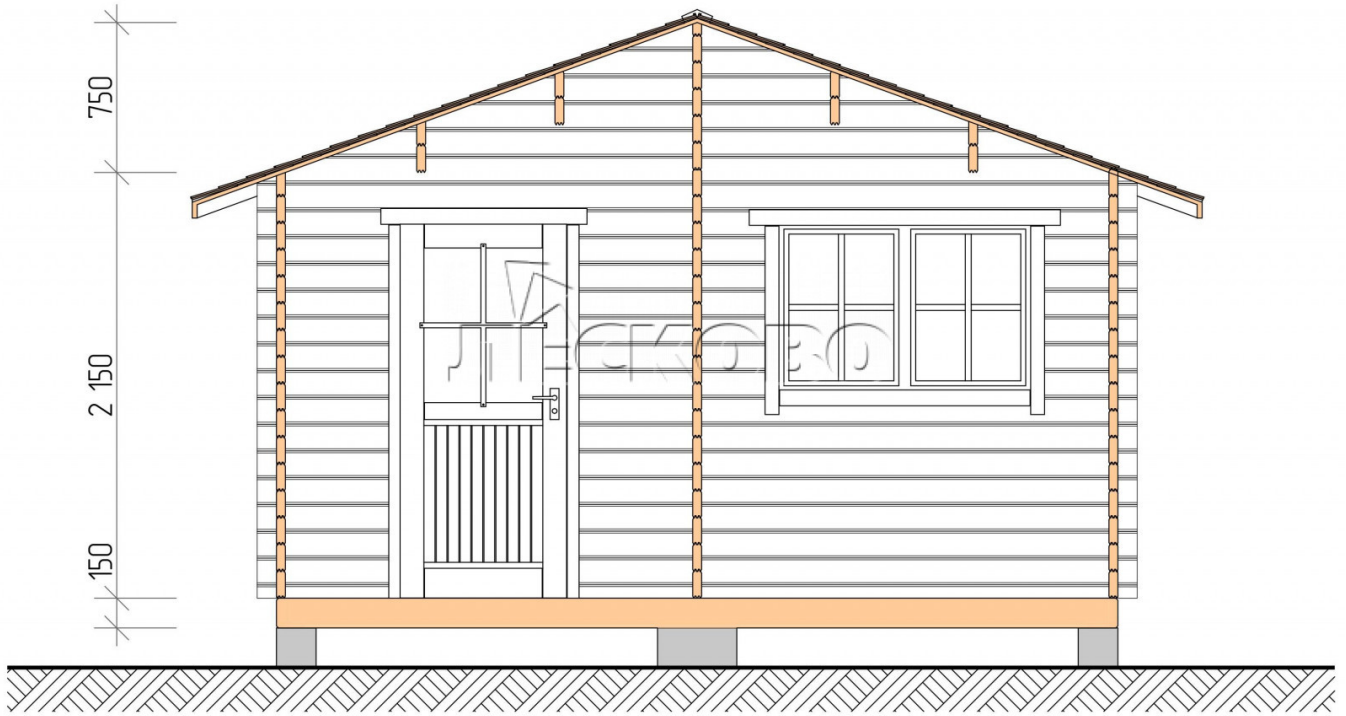

## Outdoor sauna "BL" series 4.5×4.5

Project Dimensions

4.5 × 4.5 / 17.7 m<sup>2</sup>

Full house set

**3,920 €**

## Project planning

4 500

4 500

# Разрез