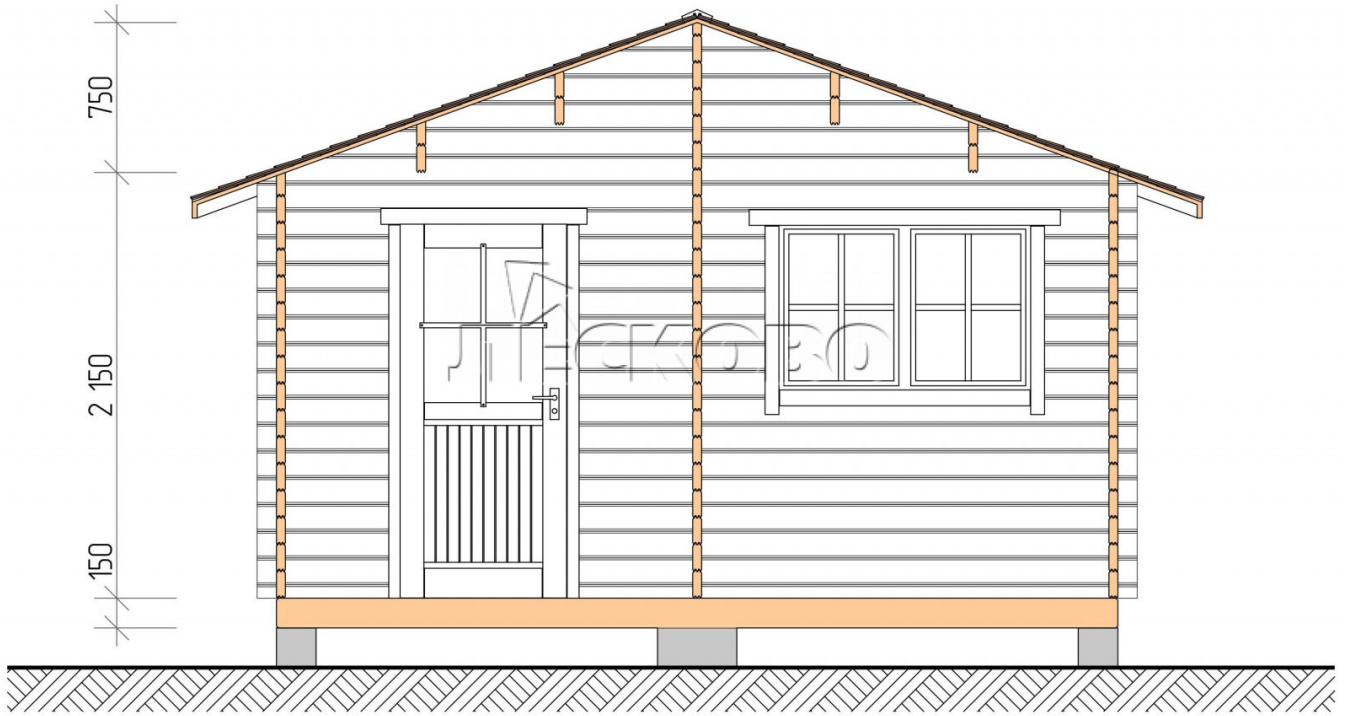

Outdoor sauna "BL" series 4.5×4.5

Project Dimensions

4.5 × 4.5 / 17.7 m²

Full house set

4,768 €

Timber

45 MM

65 MM
+ 1,121 €

Project planning

4 500

4 500

Разрез

House Kit

- Wall kit: 44 × 145 mm mini-chamber drying chamber with bowls for the project. The material of the tree is spruce, pine (GOST 8486). Humidity 12-14%. The height of the walls is 2.16 m.;
- Logs, lower harness: board 45 × 145 mm chamber drying 10-12%;
- Floors: floorboard 35 mm., Chamber drying;
- Ceiling: imitation of a bar 20 × 135 mm, Chamber drying;
- Wooden windows, glass 4 mm, Single. Treatment with a colorless antiseptic. Hardware;

0.40×0.38 м.2 шт.

1.34×0.91 м.1 шт.

- Wooden doors;

0.84×1.885 м.
bath.2 шт.

0.84×1.885 м.
glass.1 шт.

7. Platbands: dry planed board 20 × 100 mm;

8. Roof: shingles;

9. Skirting board 35 mm.