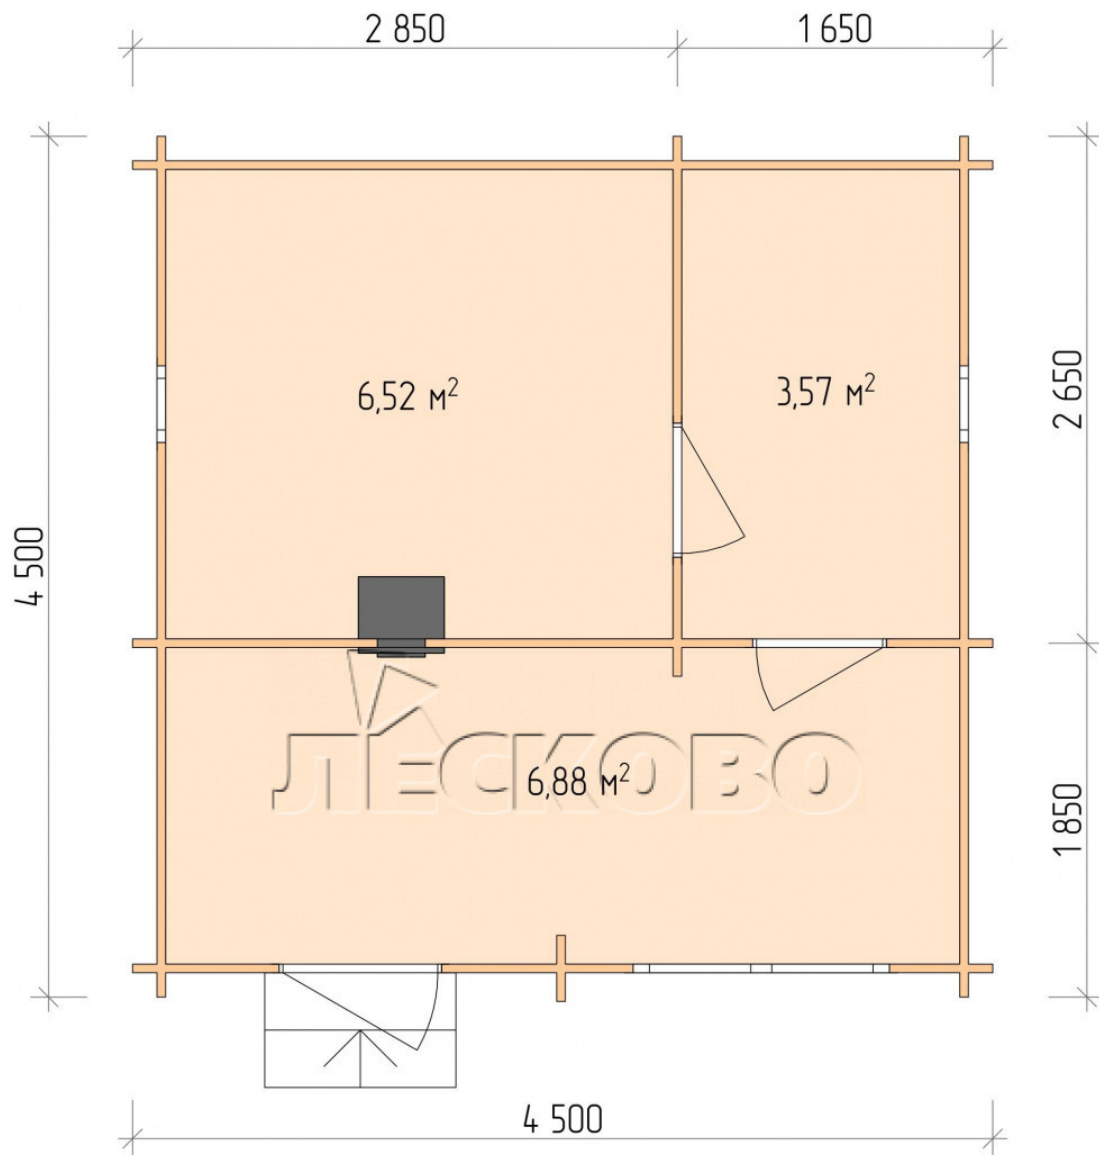

## Outdoor sauna "BL" series 4.5×4.5

Project Dimensions

4.5 × 4.5 / 17.7 m<sup>2</sup>

Full house set

**3,920 €**

# Разрез

## House Kit

- Wall kit: 44 × 145 mm mini-chamber drying chamber with bowls for the project. The material of the tree is spruce, pine (GOST 8486). Humidity 12-14%. The height of the walls is 2.16 m.;
- Logs, lower harness: board 45 × 145 mm chamber drying 10-12%;
- Floors: floorboard 35 mm., Chamber drying;
- Ceiling: imitation of a bar 20 × 135 mm, Chamber drying;
- Wooden windows, glass 4 mm, Single. Treatment with a colorless antiseptic. Hardware;

0.40×0.38 м.2 шт.

1.34×0.91 м.1 шт.

- Wooden doors;

0.84×1.885 м.  
bath.2 шт.

0.84×1.885 м.  
glass.1 шт.

7. Platbands: dry planed board 20 × 100 mm;

8. Roof: shingles;

9. Skirting board 35 mm.