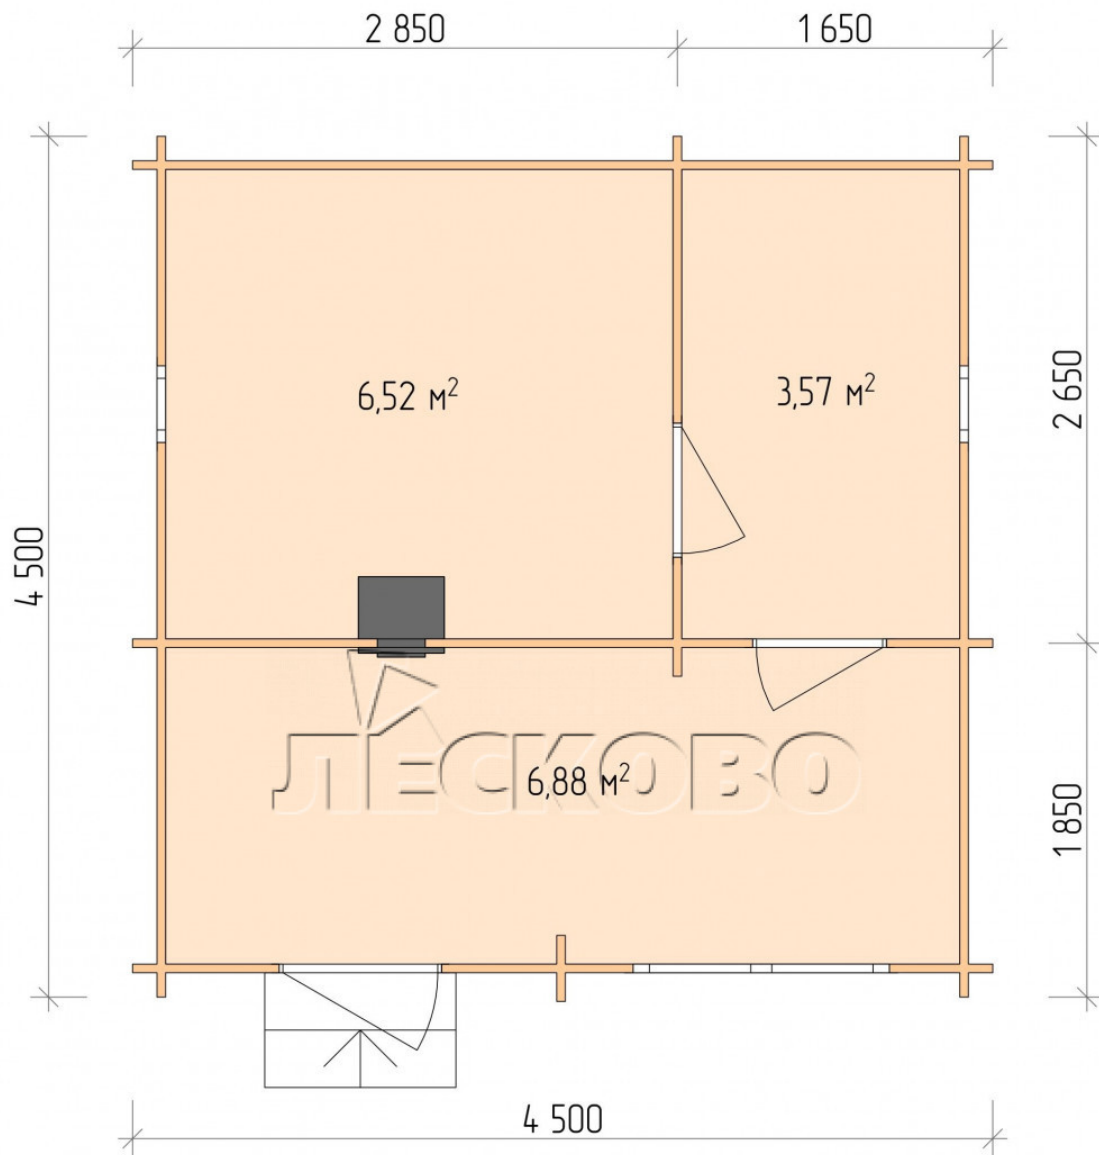

## Outdoor sauna "BL" series 4.5×4.5

Project Dimensions

4.5 × 4.5 / 17.7 m<sup>2</sup>

Full house set

**3,826 €**

# Разрез

## House Kit

- Wall kit: 44 × 145 mm mini-chamber drying chamber with bowls for the project. The material of the tree is spruce, pine (GOST 8486). Humidity 12-14%. The height of the walls is 2.16 m.;
- Logs, lower harness: board 45 × 145 mm chamber drying 10-12%;
- Floors: floorboard 35 mm., Chamber drying;
- Ceiling: imitation of a bar 20 × 135 mm, Chamber drying;
- Wooden windows, glass 4 mm, Single. Treatment with a colorless antiseptic. Hardware;

0.40×0.38 м.2 шт.

1.34×0.91 м.1 шт.

- Wooden doors;

0.84×1.885 м.  
bath.2 шт.

0.84×1.885 м.  
glass.1 шт.

7. Platbands: dry planed board 20 × 100 mm;

8. Roof: shingles;

9. Skirting board 35 mm.