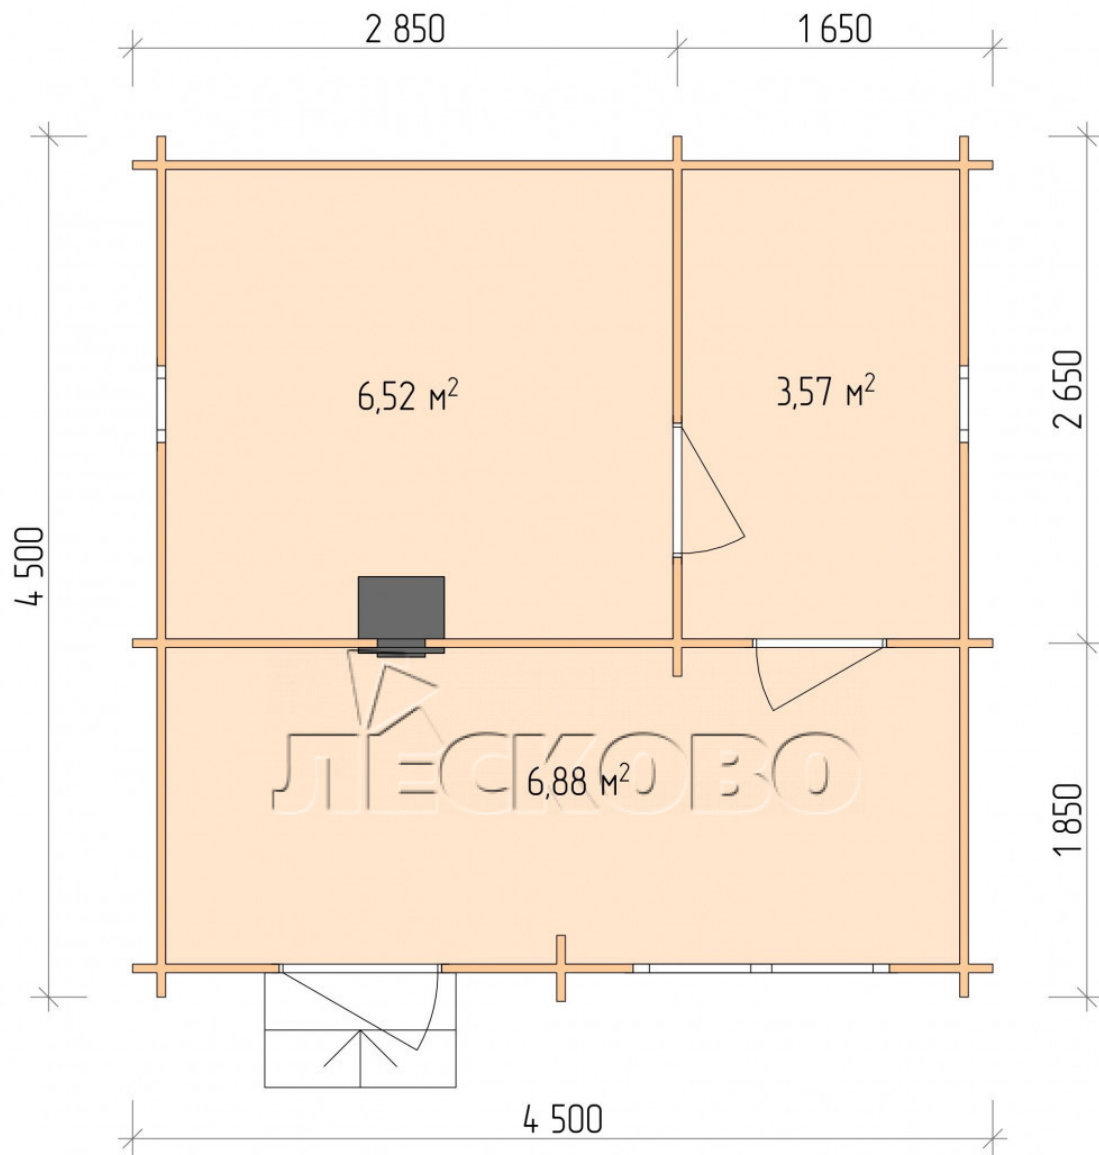

Outdoor sauna "BL" series 4.5×4.5

Project Dimensions

4.5 × 4.5 / 17.7 m²

Full house set

4,768 €

Timber

45 MM

65 MM
+ 1,121 €

Project planning

4 500

4 500

Разрез

House Kit

- Wall kit: 44 × 145 mm mini-chamber drying chamber with bowls for the project. The material of the tree is spruce, pine (GOST 8486). Humidity 12-14%. The height of the walls is 2.16 m.;
- Logs, lower harness: board 45 × 145 mm chamber drying 10-12%;
- Floors: floorboard 35 mm., Chamber drying;
- Ceiling: imitation of a bar 20 × 135 mm, Chamber drying;
- Wooden windows, glass 4 mm, Single. Treatment with a colorless antiseptic. Hardware;

0.40×0.38 м.2 шт.

1.34×0.91 м.1 шт.

- Wooden doors;

0.84×1.885 м.
bath.2 шт.

0.84×1.885 м.
glass.1 шт.

7. Platbands: dry planed board 20 × 100 mm;

8. Roof: shingles;

9. Skirting board 35 mm.