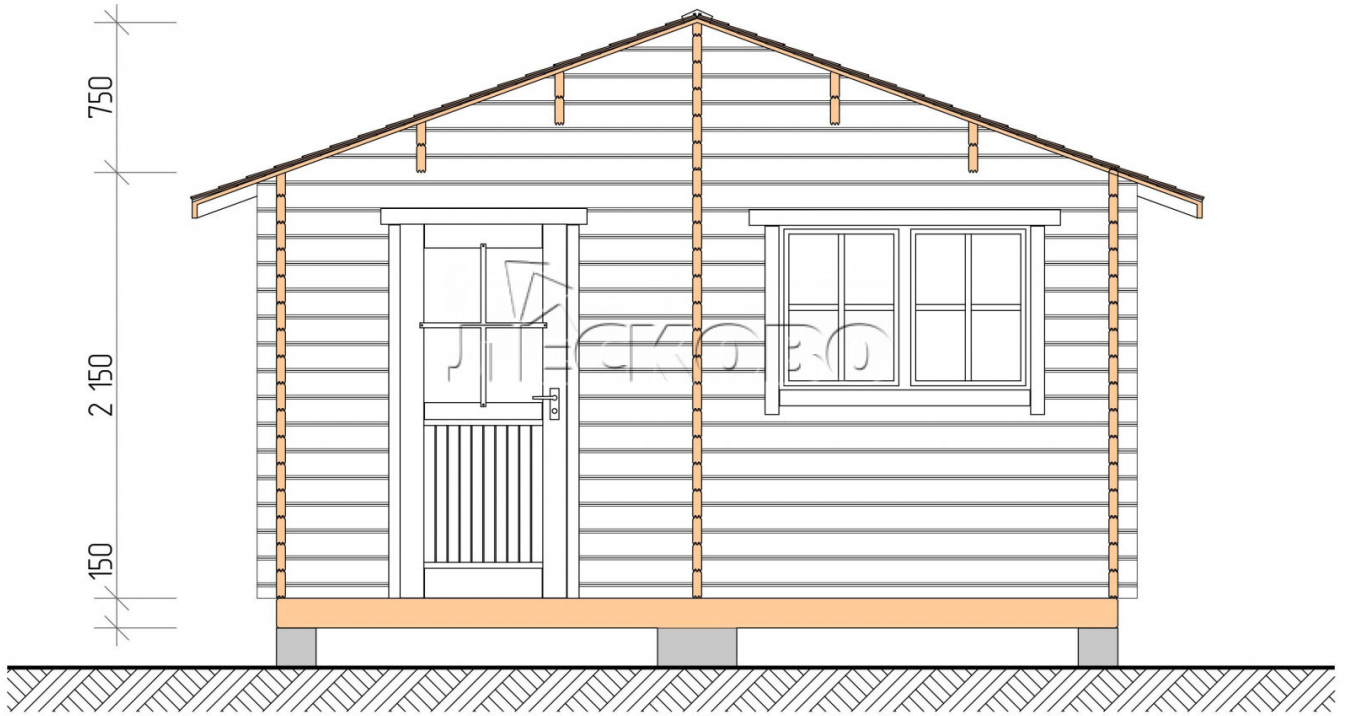

## Outdoor sauna "BL" series 4.5×4.5

Project Dimensions

4.5 × 4.5 / 17.7 m<sup>2</sup>

Full house set

**3,826 €**

## Project planning

4 500

4 500

# Разрез