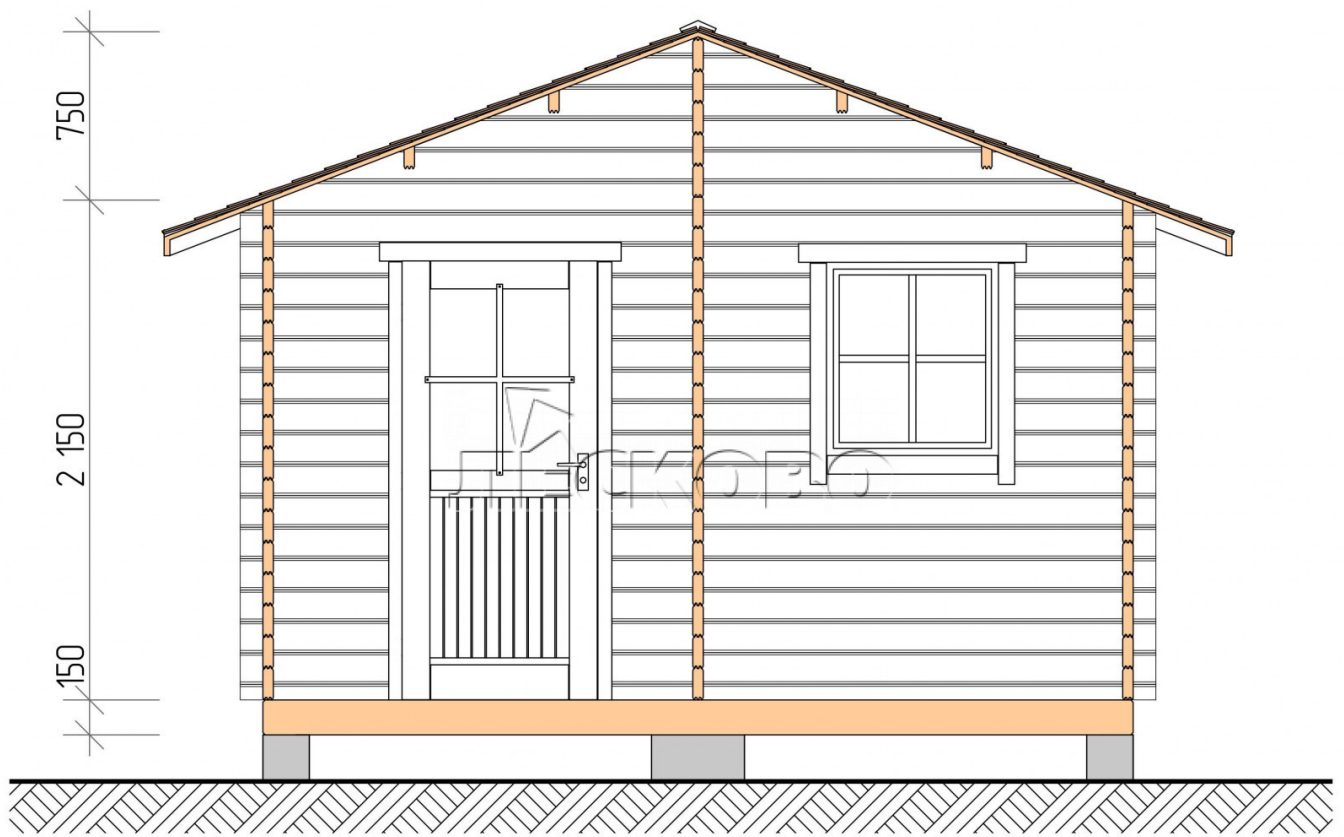

Outdoor sauna "BL" series 4×6

Project Dimensions

4 × 6 / 21.1 m²

Full house set

4,562 €

Timber

45 MM

65 MM
+ 1,000 €

Project planning

4 000

6 000

Разрез

House Kit

- Wall kit: 44 × 145 mm mini-chamber drying chamber with bowls for the project. The material of the tree is spruce, pine (GOST 8486). Humidity 12-14%. The height of the walls is 2.16 m.;
- Logs, lower harness: board 45 × 145 mm chamber drying 10-12%;
- Floors: floorboard 35 mm., Chamber drying;
- Ceiling: imitation of a bar 20 × 135 mm, Chamber drying;