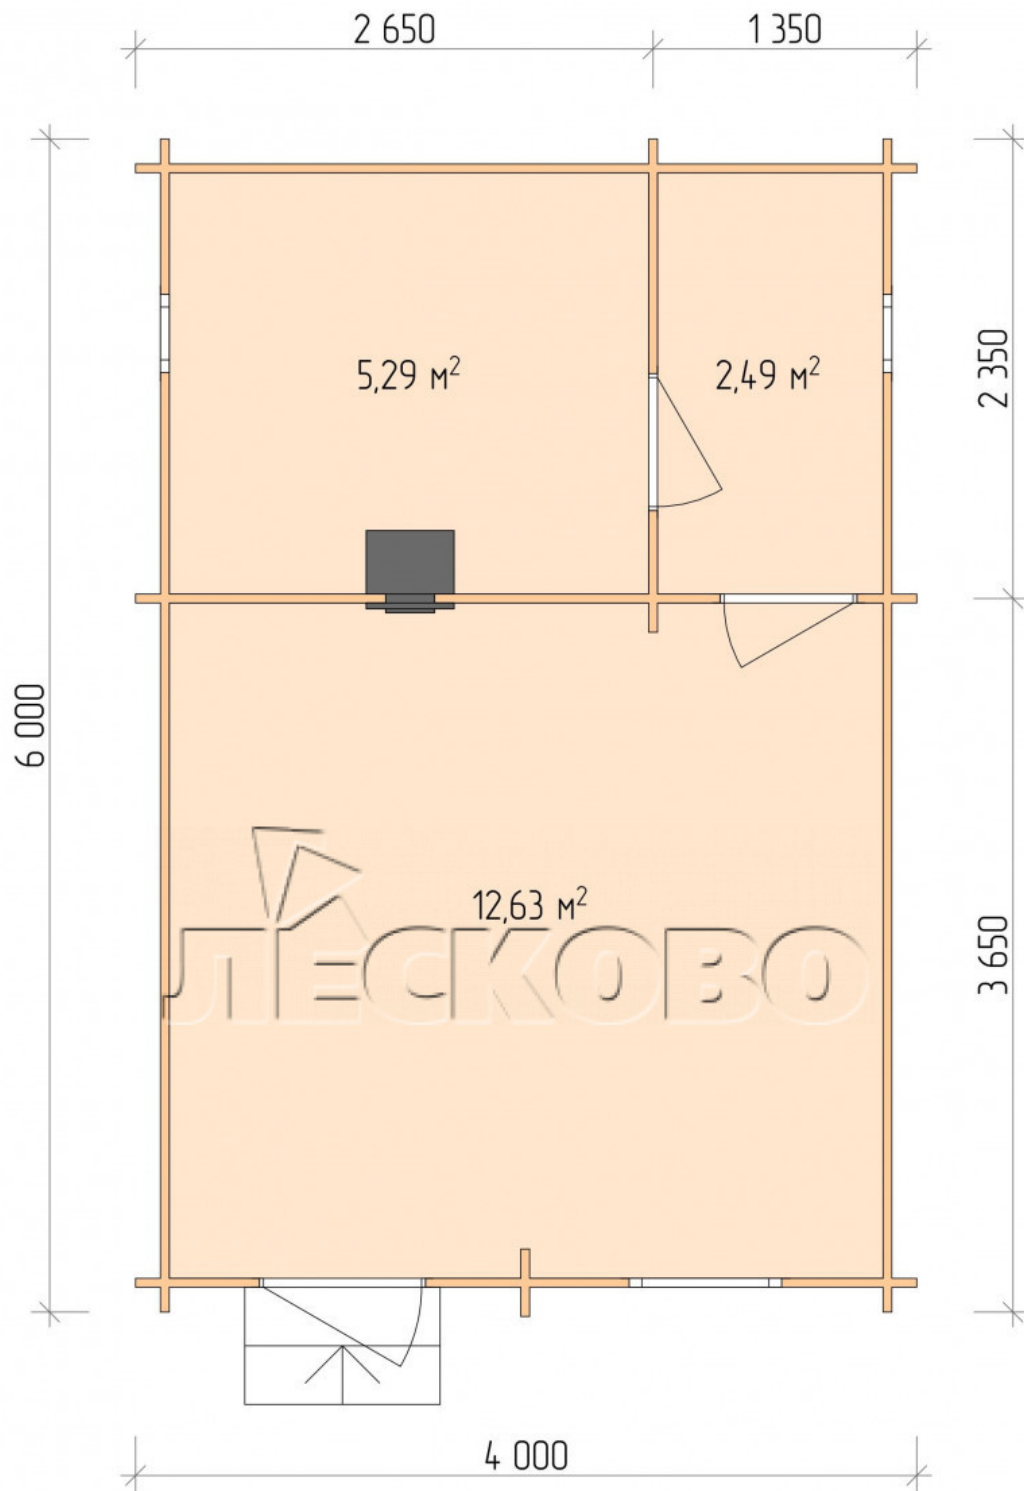

Outdoor sauna "BL" series 4×6

Project Dimensions

4 × 6 / 21.1 m²

Full house set

4,562 €

Timber

45 MM

65 MM
+ 1,000 €

Project planning

4 000

6 000

Разрез

House Kit

- Wall kit: 44 × 145 mm mini-chamber drying chamber with bowls for the project. The material of the tree is spruce, pine (GOST 8486). Humidity 12-14%. The height of the walls is 2.16 m.;
- Logs, lower harness: board 45 × 145 mm chamber drying 10-12%;
- Floors: floorboard 35 mm., Chamber drying;
- Ceiling: imitation of a bar 20 × 135 mm, Chamber drying;

- Wooden windows, glass 4 mm, Single. Treatment with a colorless antiseptic. Hardware;

0.40×0.38 м.2 шт.

1.34×0.91 м.1 шт.

- Wooden doors;

0.84×1.885 м.

bath.2 шт.

0.84×1.885 м.

glass.1 шт.