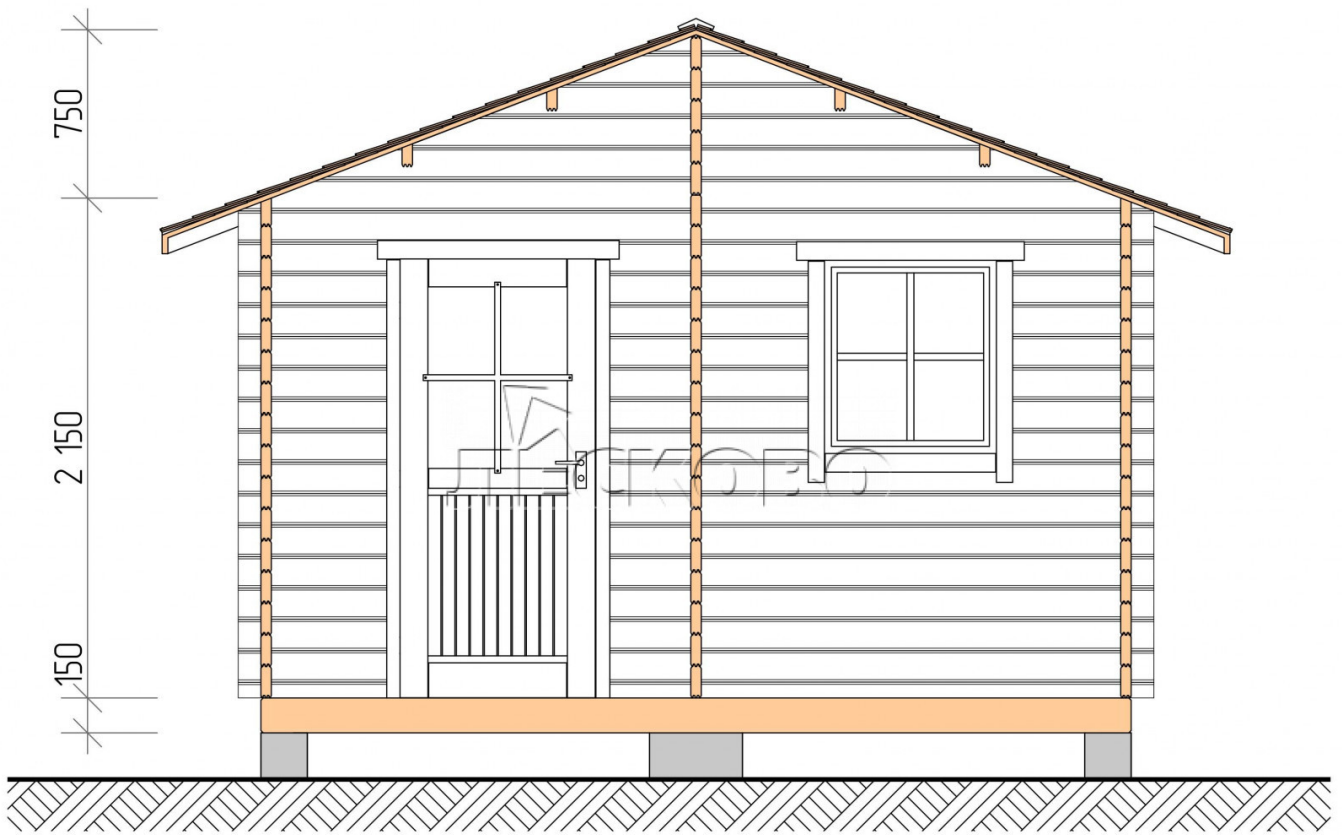

Outdoor sauna "BL" series 4×6

Project Dimensions

4 × 6 / 21.1 m²

Full house set

3,728 €

Timber

45 MM

65 MM
+ 815 €

Project planning

4 000

6 000

Разрез

House Kit

- Wall kit: 44 × 145 mm mini-chamber drying chamber with bowls for the project. The material of the tree is spruce, pine (GOST 8486). Humidity 12-14%. The height of the walls is 2.16 m.;
- Logs, lower harness: board 45 × 145 mm chamber drying 10-12%;
- Floors: floorboard 35 mm., Chamber drying;
- Ceiling: imitation of a bar 20 × 135 mm, Chamber drying;