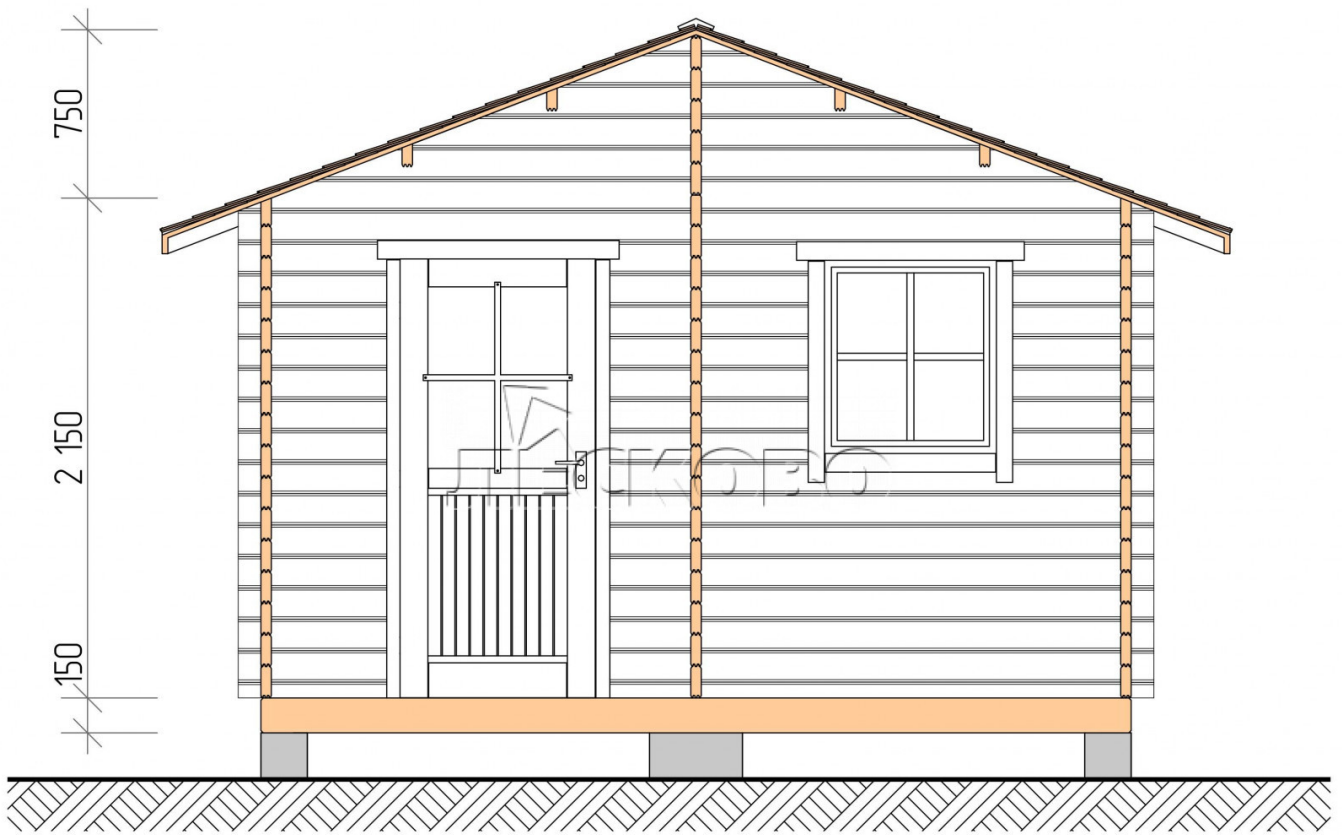

Outdoor sauna "BL" series 4×6

Project Dimensions

4 × 6 / 21.1 m²

Full house set

3,715 €

Timber

45 MM

65 MM
+ 812 €

Project planning

4 000

6 000

Разрез

House Kit

- Wall kit: 44 × 145 mm mini-chamber drying chamber with bowls for the project. The material of the tree is spruce, pine (GOST 8486). Humidity 12-14%. The height of the walls is 2.16 m.;
- Logs, lower harness: board 45 × 145 mm chamber drying 10-12%;
- Floors: floorboard 35 mm., Chamber drying;
- Ceiling: imitation of a bar 20 × 135 mm, Chamber drying;