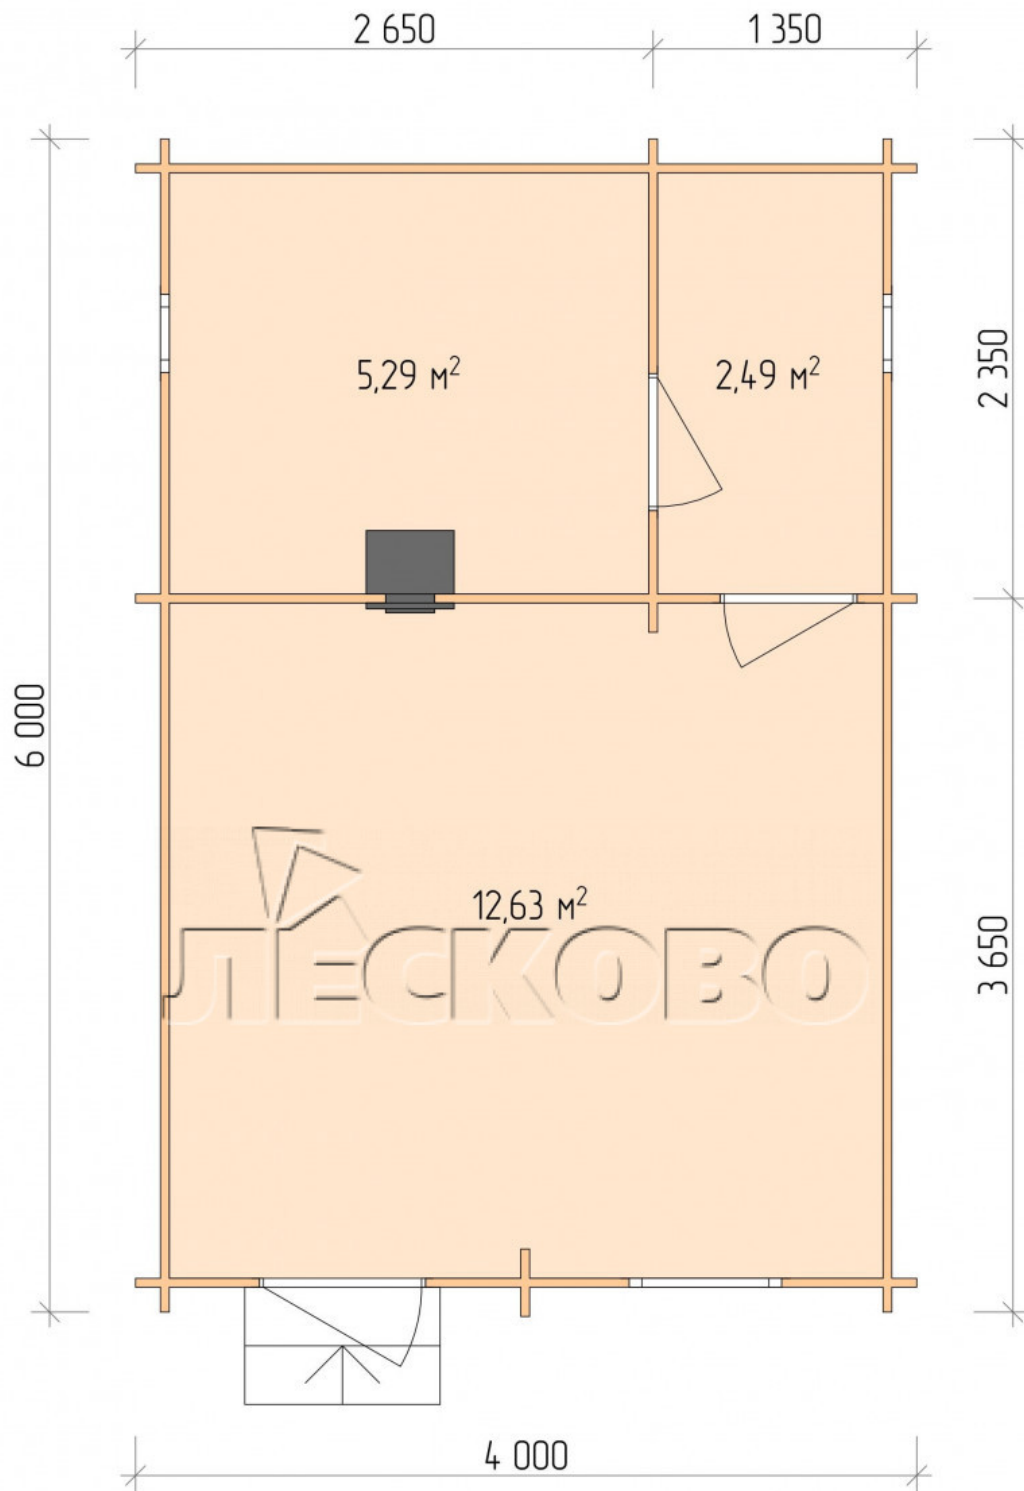

Outdoor sauna "BL" series 4×6

Project Dimensions

4 × 6 / 21.1 m²

Full house set

3,715 €

Timber

45 MM

65 MM
+ 812 €

Project planning

4 000

6 000

Разрез

House Kit

- Wall kit: 44 × 145 mm mini-chamber drying chamber with bowls for the project. The material of the tree is spruce, pine (GOST 8486). Humidity 12-14%. The height of the walls is 2.16 m.;
- Logs, lower harness: board 45 × 145 mm chamber drying 10-12%;
- Floors: floorboard 35 mm., Chamber drying;
- Ceiling: imitation of a bar 20 × 135 mm, Chamber drying;

- Wooden windows, glass 4 mm, Single. Treatment with a colorless antiseptic. Hardware;

0.40×0.38 м.2 шт.

1.34×0.91 м.1 шт.

- Wooden doors;

0.84×1.885 м.

bath.2 шт.

0.84×1.885 м.

glass.1 шт.