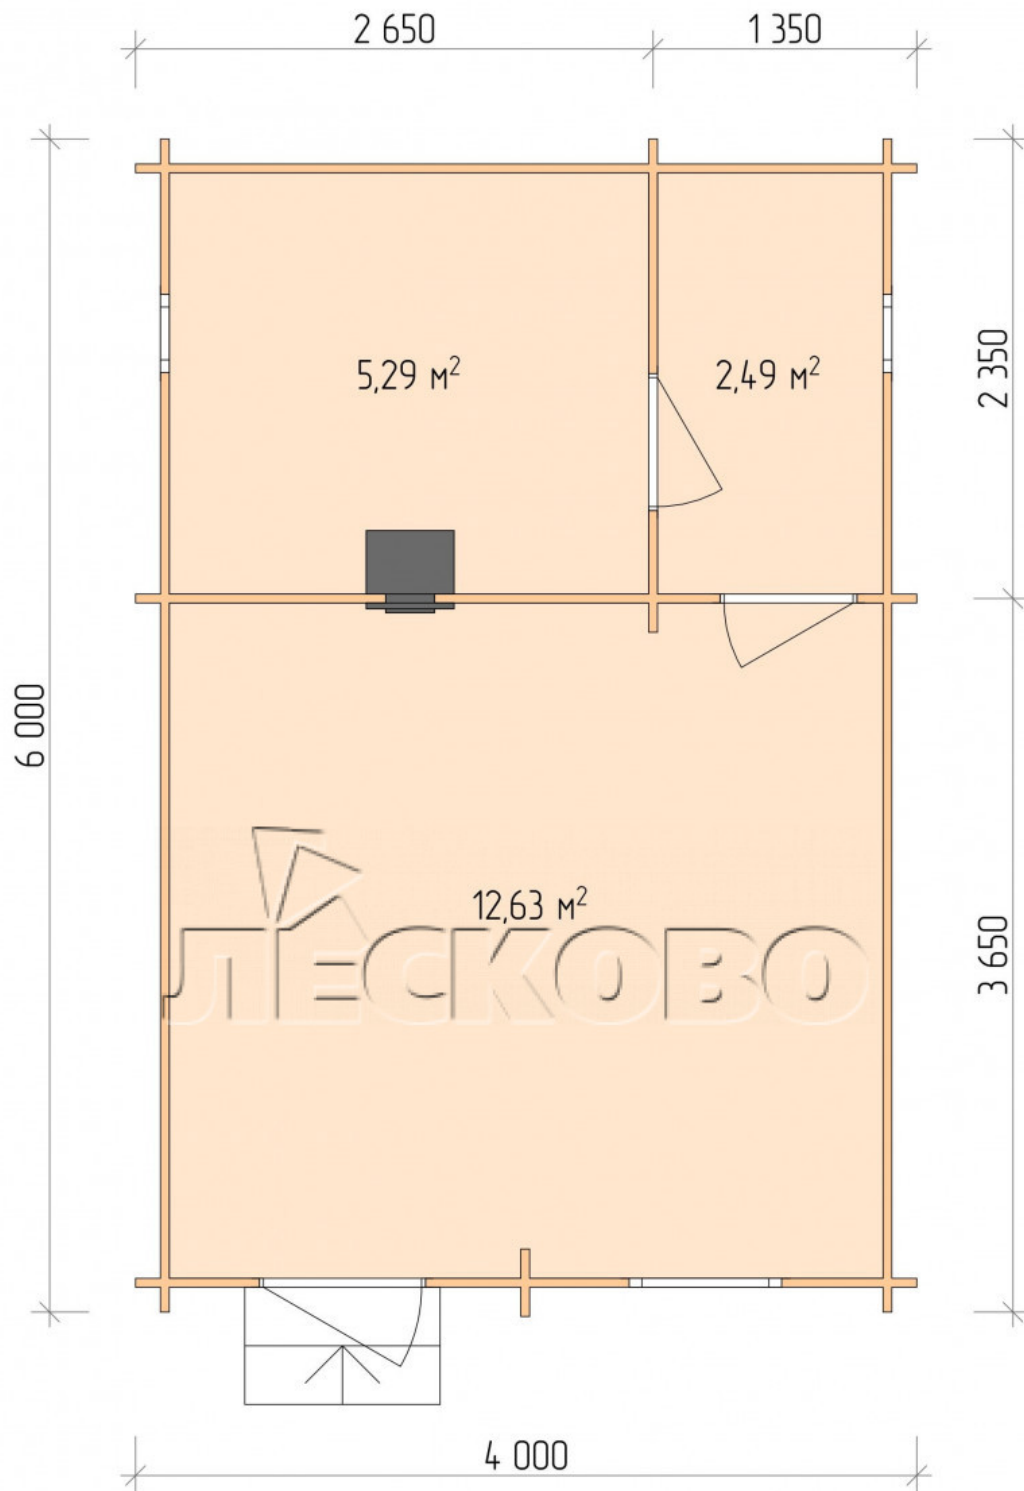

Outdoor sauna "BL" series 4×6

Project Dimensions

4 × 6 / 21.1 m²

Full house set

3,728 €

Timber

45 MM

65 MM
+ 815 €

Project planning

4 000

6 000

Разрез

House Kit

- Wall kit: 44 × 145 mm mini-chamber drying chamber with bowls for the project. The material of the tree is spruce, pine (GOST 8486). Humidity 12-14%. The height of the walls is 2.16 m.;
- Logs, lower harness: board 45 × 145 mm chamber drying 10-12%;
- Floors: floorboard 35 mm., Chamber drying;
- Ceiling: imitation of a bar 20 × 135 mm, Chamber drying;

- Wooden windows, glass 4 mm, Single. Treatment with a colorless antiseptic. Hardware;

0.40×0.38 м.2 шт.

1.34×0.91 м.1 шт.

- Wooden doors;

0.84×1.885 м.

bath.2 шт.

0.84×1.885 м.

glass.1 шт.