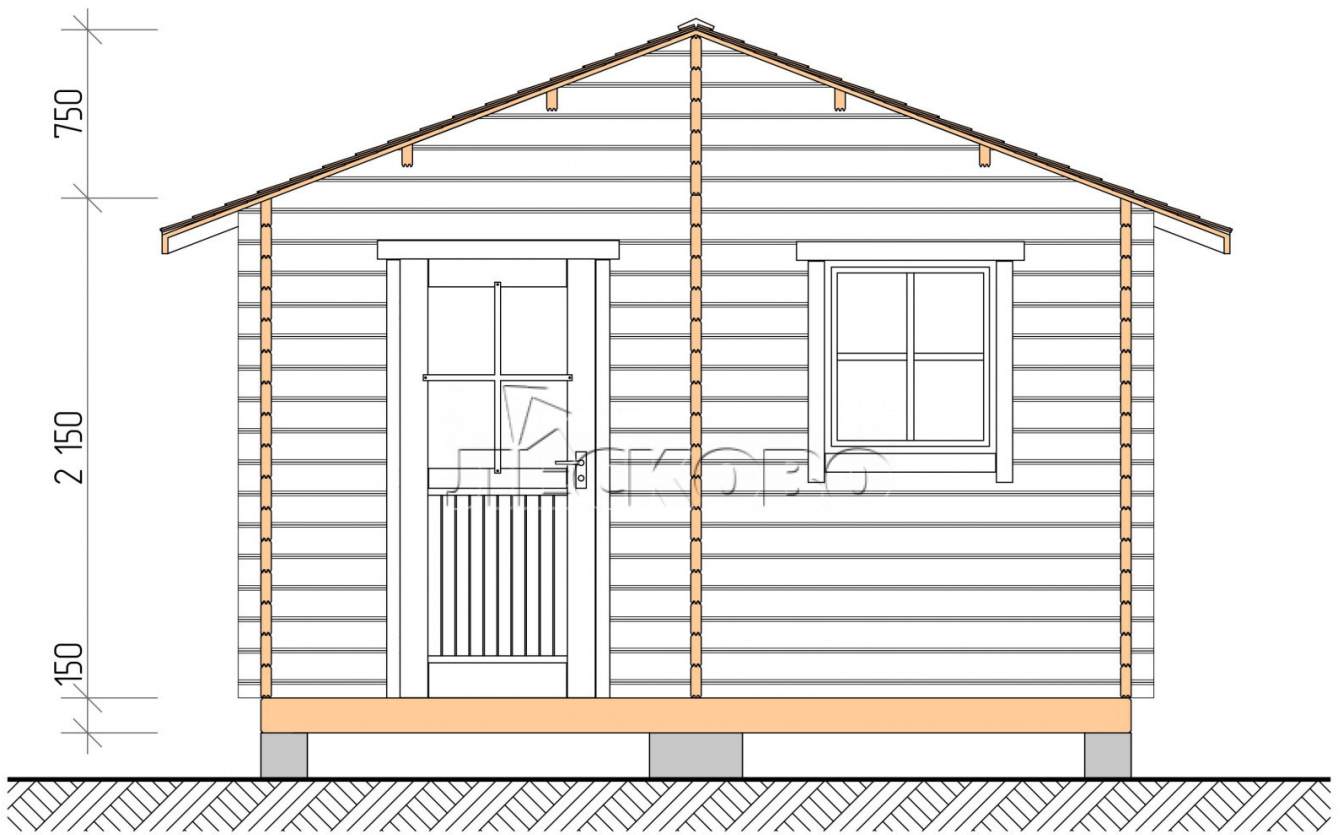

Outdoor sauna "BL" series 4×5

Project Dimensions

4 × 5 / 17.4 m²

Full house set

4,452 €

Timber

45 MM

65 MM
+ 1,083 €

Project planning

4 000

5 000

Разрез

House Kit

- Wall kit: 44 × 145 mm mini-chamber drying chamber with bowls for the project. The material of the tree is spruce, pine (GOST 8486). Humidity 12-14%. The height of the walls is 2.16 m.;
- Logs, lower harness: board 45 × 145 mm chamber drying 10-12%;
- Floors: floorboard 35 mm., Chamber drying;
- Ceiling: imitation of a bar 20 × 135 mm, Chamber drying;
- Wooden windows, glass 4 mm, Single. Treatment with a colorless antiseptic. Hardware;

0.40×0.38 м.2 шт.

1.34×0.91 м.1 шт.

- Wooden doors;

0.84×1.885 м.
bath.2 шт.

0.84×1.885 м.
glass.1 шт.

7. Platbands: dry planed board 20 × 100 mm;

8. Roof: shingles;

9. Skirting board 35 mm.