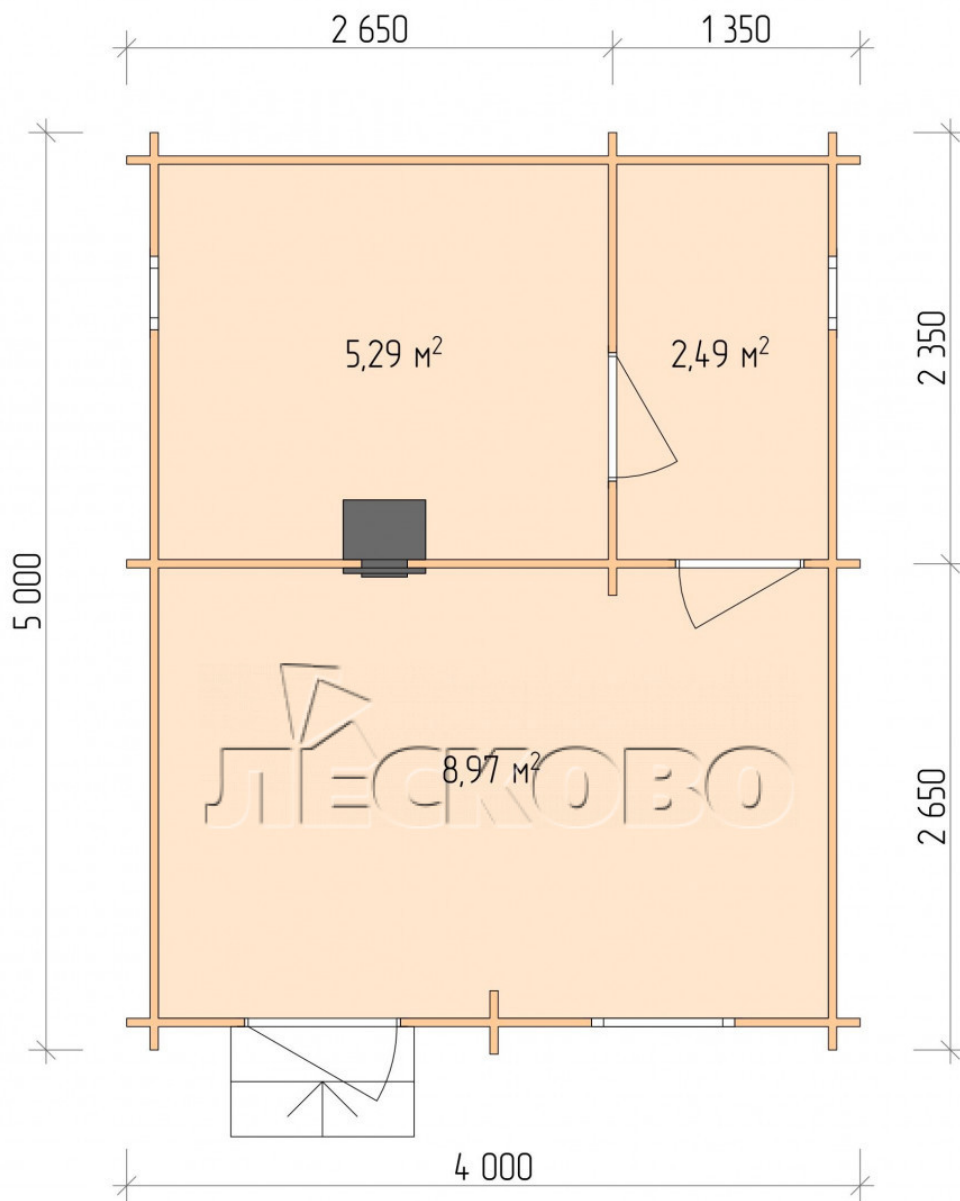

## Outdoor sauna "BL" series 4×5

Project Dimensions

4 × 5 / 17.4 m<sup>2</sup>

Full house set

**3,606 €**

# Разрез

## House Kit

- Wall kit: 44 × 145 mm mini-chamber drying chamber with bowls for the project. The material of the tree is spruce, pine (GOST 8486). Humidity 12-14%. The height of the walls is 2.16 m.;
- Logs, lower harness: board 45 × 145 mm chamber drying 10-12%;
- Floors: floorboard 35 mm., Chamber drying;
- Ceiling: imitation of a bar 20 × 135 mm, Chamber drying;
- Wooden windows, glass 4 mm, Single. Treatment with a colorless antiseptic. Hardware;

0.40×0.38 м.2 шт.

1.34×0.91 м.1 шт.

- Wooden doors;

0.84×1.885 м.  
bath.2 шт.

0.84×1.885 м.  
glass.1 шт.

7. Platbands: dry planed board 20 × 100 mm;

8. Roof: shingles;

9. Skirting board 35 mm.