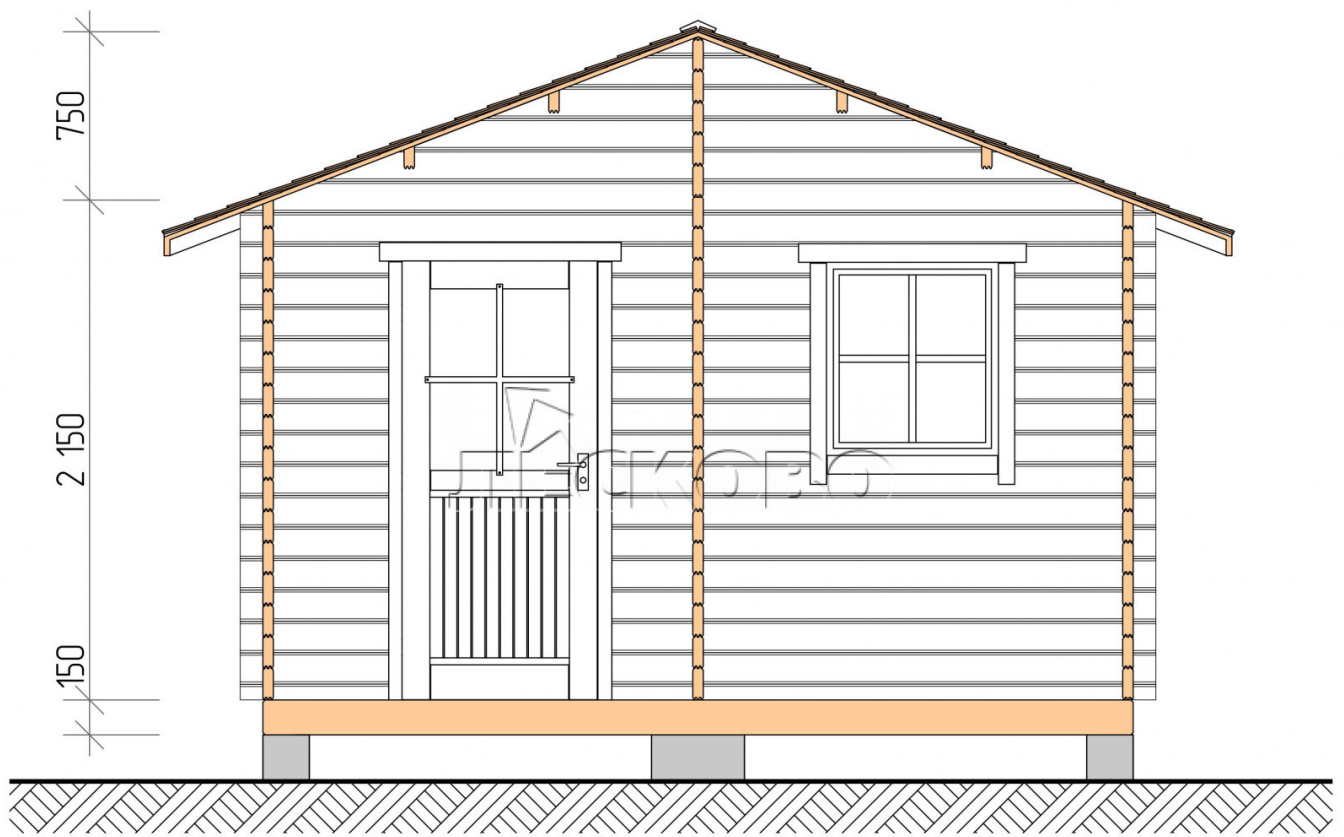

## Outdoor sauna "BL" series 4×5

Project Dimensions

4 × 5 / 17.4 m<sup>2</sup>

Full house set

**3,606 €**

# Разрез