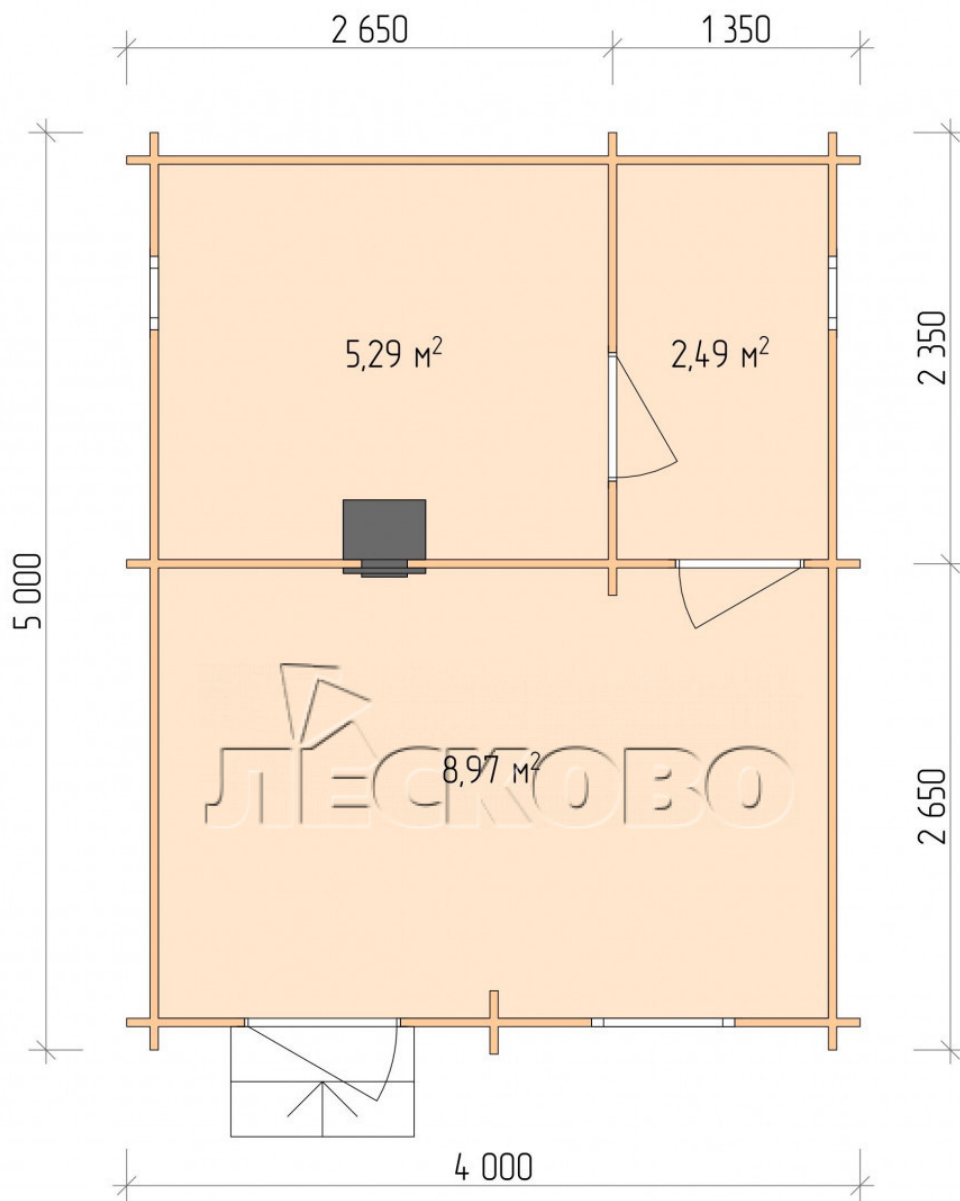

Outdoor sauna "BL" series 4×5

Project Dimensions

4 × 5 / 17.4 m²

Full house set

4,452 €

Timber

45 MM

65 MM
+ 1,083 €

Project planning

4 000

5 000

Разрез

House Kit

- Wall kit: 44 × 145 mm mini-chamber drying chamber with bowls for the project. The material of the tree is spruce, pine (GOST 8486). Humidity 12-14%. The height of the walls is 2.16 m.;
- Logs, lower harness: board 45 × 145 mm chamber drying 10-12%;
- Floors: floorboard 35 mm., Chamber drying;
- Ceiling: imitation of a bar 20 × 135 mm, Chamber drying;
- Wooden windows, glass 4 mm, Single. Treatment with a colorless antiseptic. Hardware;

0.40×0.38 м.2 шт.

1.34×0.91 м.1 шт.

- Wooden doors;

0.84×1.885 м.
bath.2 шт.

0.84×1.885 м.
glass.1 шт.

7. Platbands: dry planed board 20 × 100 mm;

8. Roof: shingles;

9. Skirting board 35 mm.