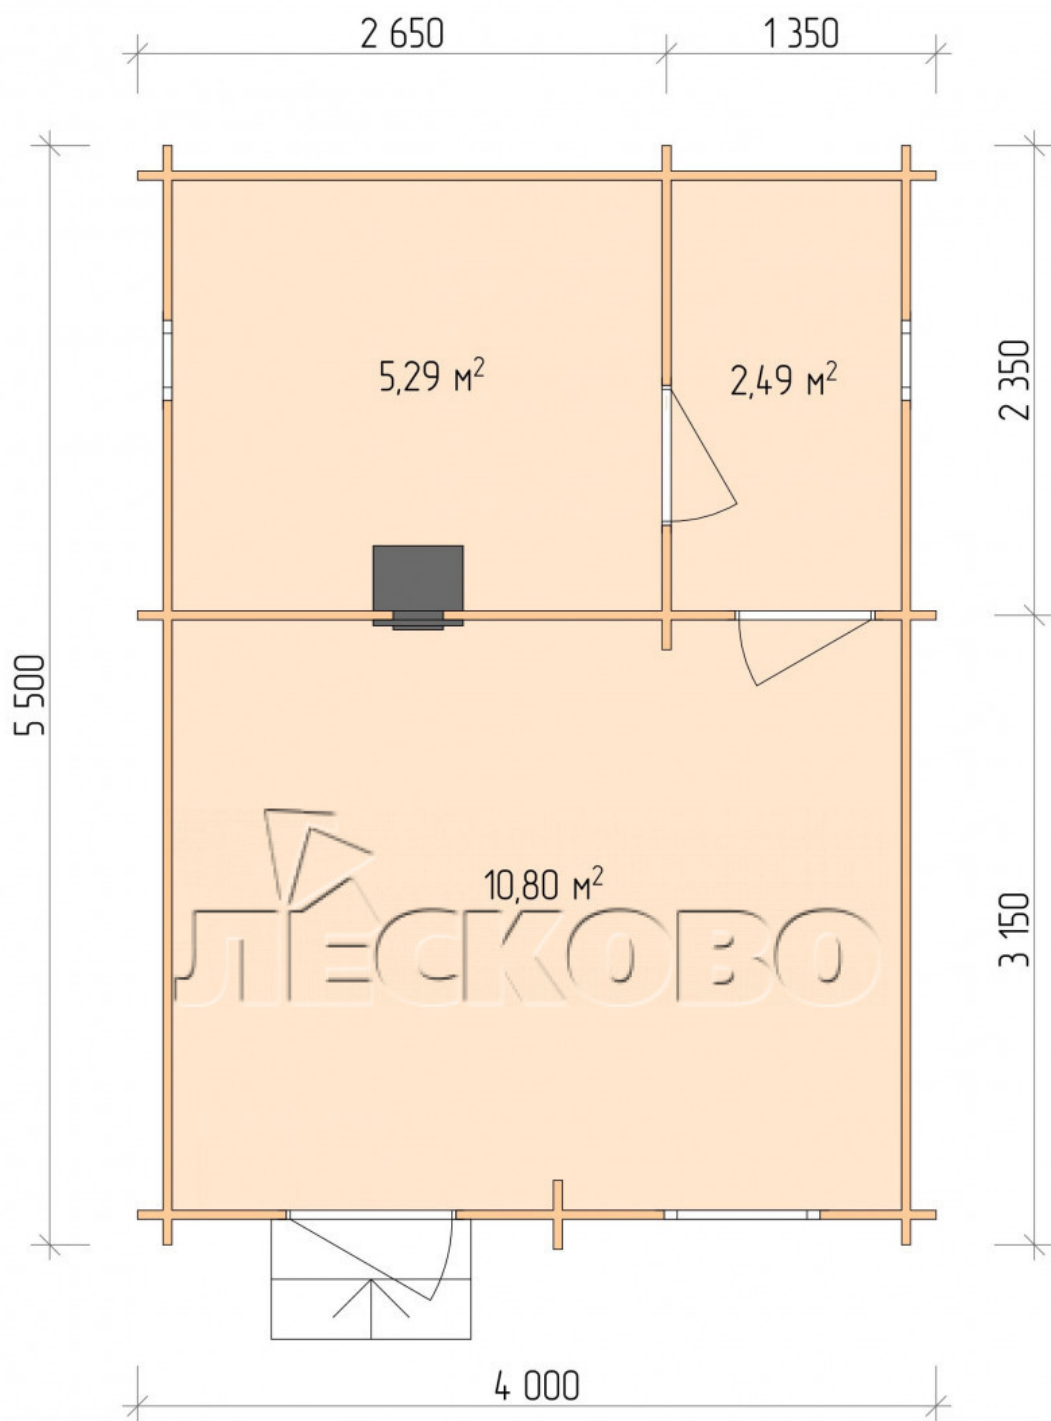

Outdoor sauna "BL" series 4×5.5

Project Dimensions

4 × 5.5 / 19.3 m²

Full house set

4,809 €

Timber

45 MM

65 MM
+ 1,183 €

Project planning

Разрез

House Kit

- Wall kit: 44 × 145 mm mini-chamber drying chamber with bowls for the project. The material of the tree is spruce, pine (GOST 8486). Humidity 12-14%. The height of the walls is 2.16 m.;
- Logs, lower harness: board 45 × 145 mm chamber drying 10-12%;
- Floors: floorboard 35 mm., Chamber drying;
- Ceiling: imitation of a bar 20 × 135 mm, Chamber drying;

- Wooden windows, glass 4 mm, Single. Treatment with a colorless antiseptic. Hardware;

0.40×0.38 м.2 шт.

1.34×0.91 м.1 шт.

- Wooden doors;

0.84×1.885 м.

bath.2 шт.

0.84×1.885 м.

glass.1 шт.

7. Platbands: dry planed board 20 × 100 mm;

8. Roof: shingles;

9. Skirting board 35 mm.

+7 (4942) 499-770

156014, г. Кострома, ул. Базовая, д. 8