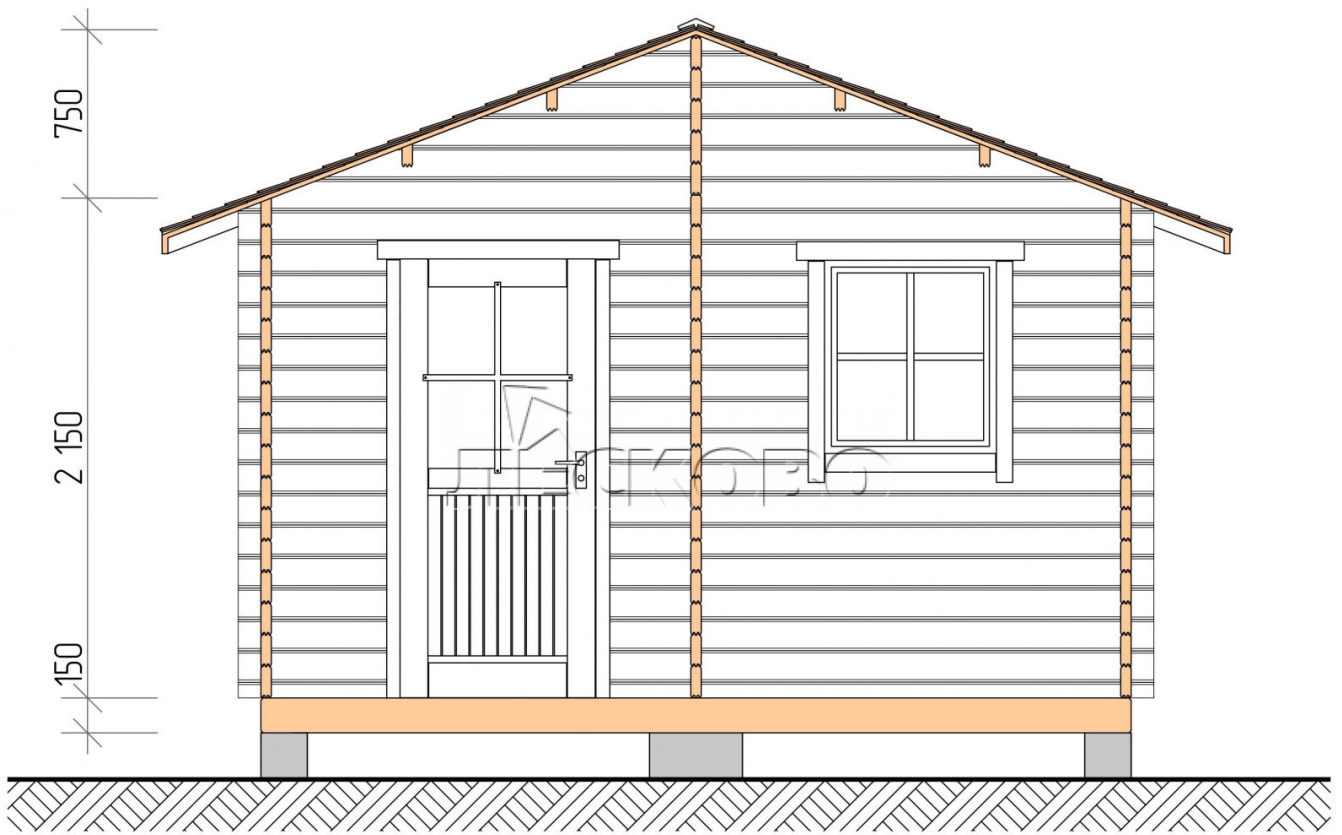

Outdoor sauna "BL" series 4×5.5

Project Dimensions

4 × 5.5 / 19.3 m²

Full house set

4,809 €

Timber

45 MM

65 MM
+ 1,183 €

Project planning

Разрез

House Kit

- Wall kit: 44 × 145 mm mini-chamber drying chamber with bowls for the project. The material of the tree is spruce, pine (GOST 8486). Humidity 12-14%. The height of the walls is 2.16 m.;
- Logs, lower harness: board 45 × 145 mm chamber drying 10-12%;
- Floors: floorboard 35 mm., Chamber drying;
- Ceiling: imitation of a bar 20 × 135 mm, Chamber drying;