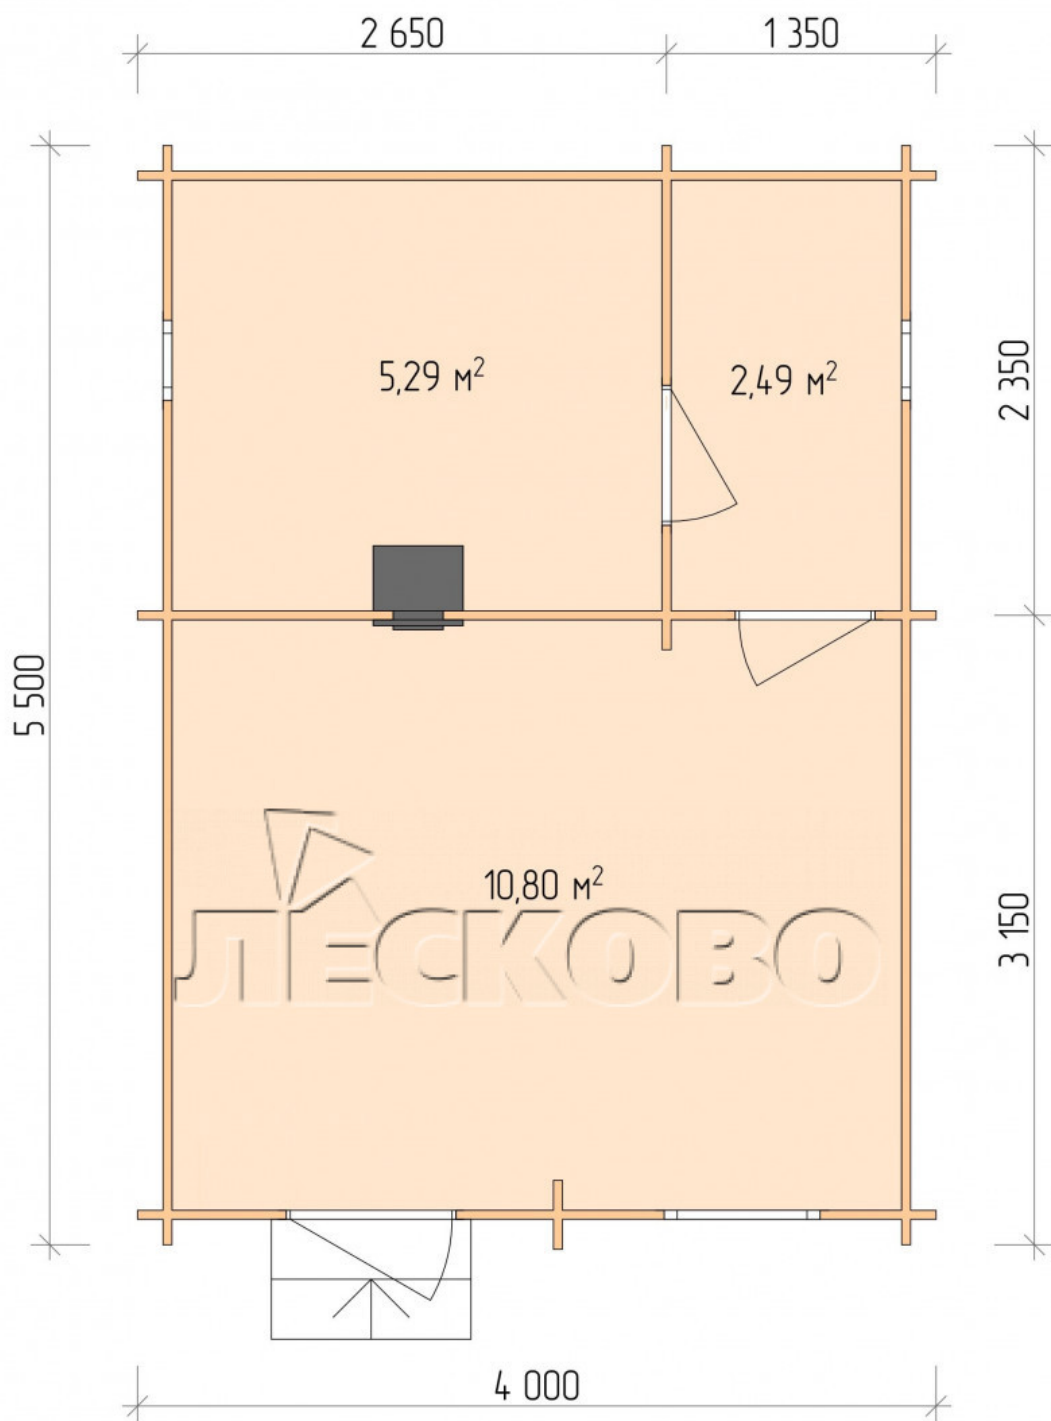

Outdoor sauna "BL" series 4×5.5

Project Dimensions

4 × 5.5 / 19.3 m²

Full house set

3,765 €

Timber

45 MM

65 MM
+ 927 €

Project planning

Разрез

House Kit

- Wall kit: 44 × 145 mm mini-chamber drying chamber with bowls for the project. The material of the tree is spruce, pine (GOST 8486). Humidity 12-14%. The height of the walls is 2.16 m.;
- Logs, lower harness: board 45 × 145 mm chamber drying 10-12%;
- Floors: floorboard 35 mm., Chamber drying;
- Ceiling: imitation of a bar 20 × 135 mm, Chamber drying;

- Wooden windows, glass 4 mm, Single. Treatment with a colorless antiseptic. Hardware;

0.40×0.38 м.2 шт.

1.34×0.91 м.1 шт.

- Wooden doors;

0.84×1.885 м.

bath.2 шт.

0.84×1.885 м.

glass.1 шт.

7. Platbands: dry planed board 20 × 100 mm;

8. Roof: shingles;

9. Skirting board 35 mm.

+7 (4942) 499-770

156014, г. Кострома, ул. Базовая, д. 8