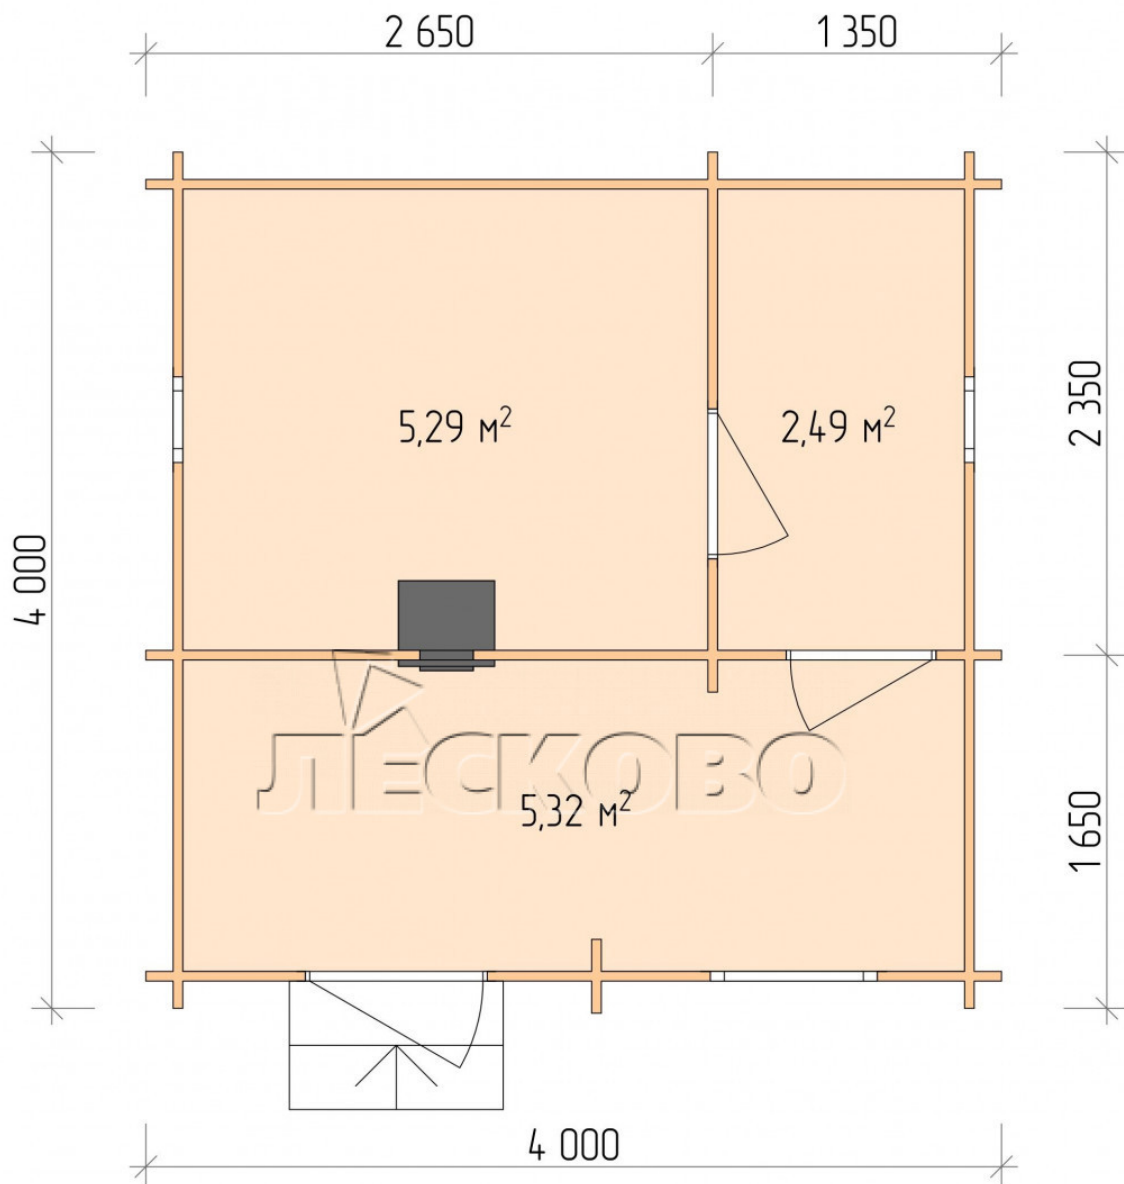

# Разрез

## House Kit

- Wall kit: 44 × 145 mm mini-chamber drying chamber with bowls for the project. The material of the tree is spruce, pine (GOST 8486). Humidity 12-14%. The height of the walls is 2.16 m.;
- Logs, lower harness: board 45 × 145 mm chamber drying 10-12%;
- Floors: floorboard 35 mm., Chamber drying;
- Ceiling: imitation of a bar 20 × 135 mm, Chamber drying;
- Wooden windows, glass 4 mm, Single. Treatment with a colorless antiseptic. Hardware;