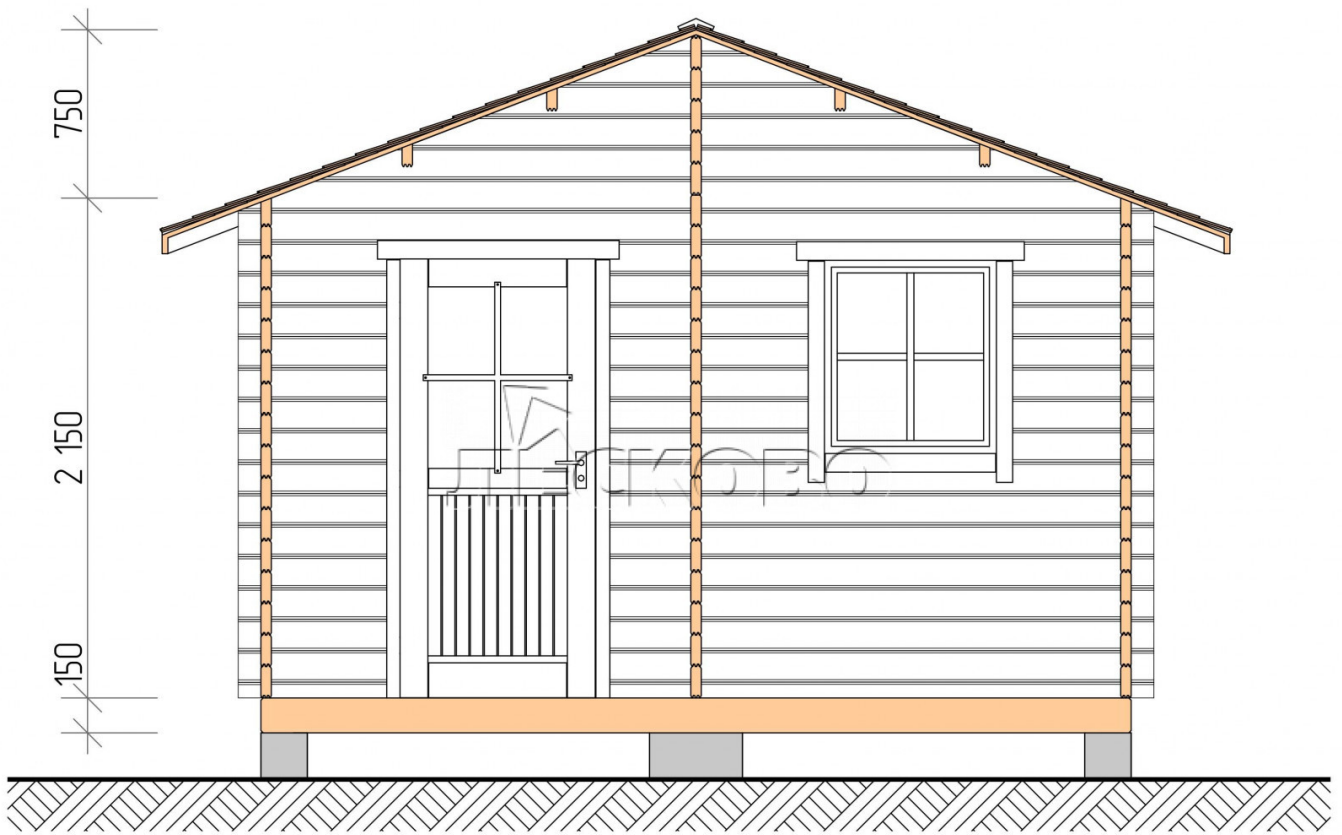

Outdoor sauna "BL" series 4×4

Project Dimensions

4 × 4 / 13.4 m²

Full house set

4,161 €

Timber

45 MM

65 MM
+ 1,030 €

Project planning

4 000

4 000

5,29
M²

2,49
M²

5,32
M²

Разрез

House Kit

- Wall kit: 44 × 145 mm mini-chamber drying chamber with bowls for the project. The material of the tree is spruce, pine (GOST 8486). Humidity 12-14%. The height of the walls is 2.16 m.;
- Logs, lower harness: board 45 × 145 mm chamber drying 10-12%;
- Floors: floorboard 35 mm., Chamber drying;
- Ceiling: imitation of a bar 20 × 135 mm, Chamber drying;
- Wooden windows, glass 4 mm, Single. Treatment with a colorless antiseptic. Hardware;