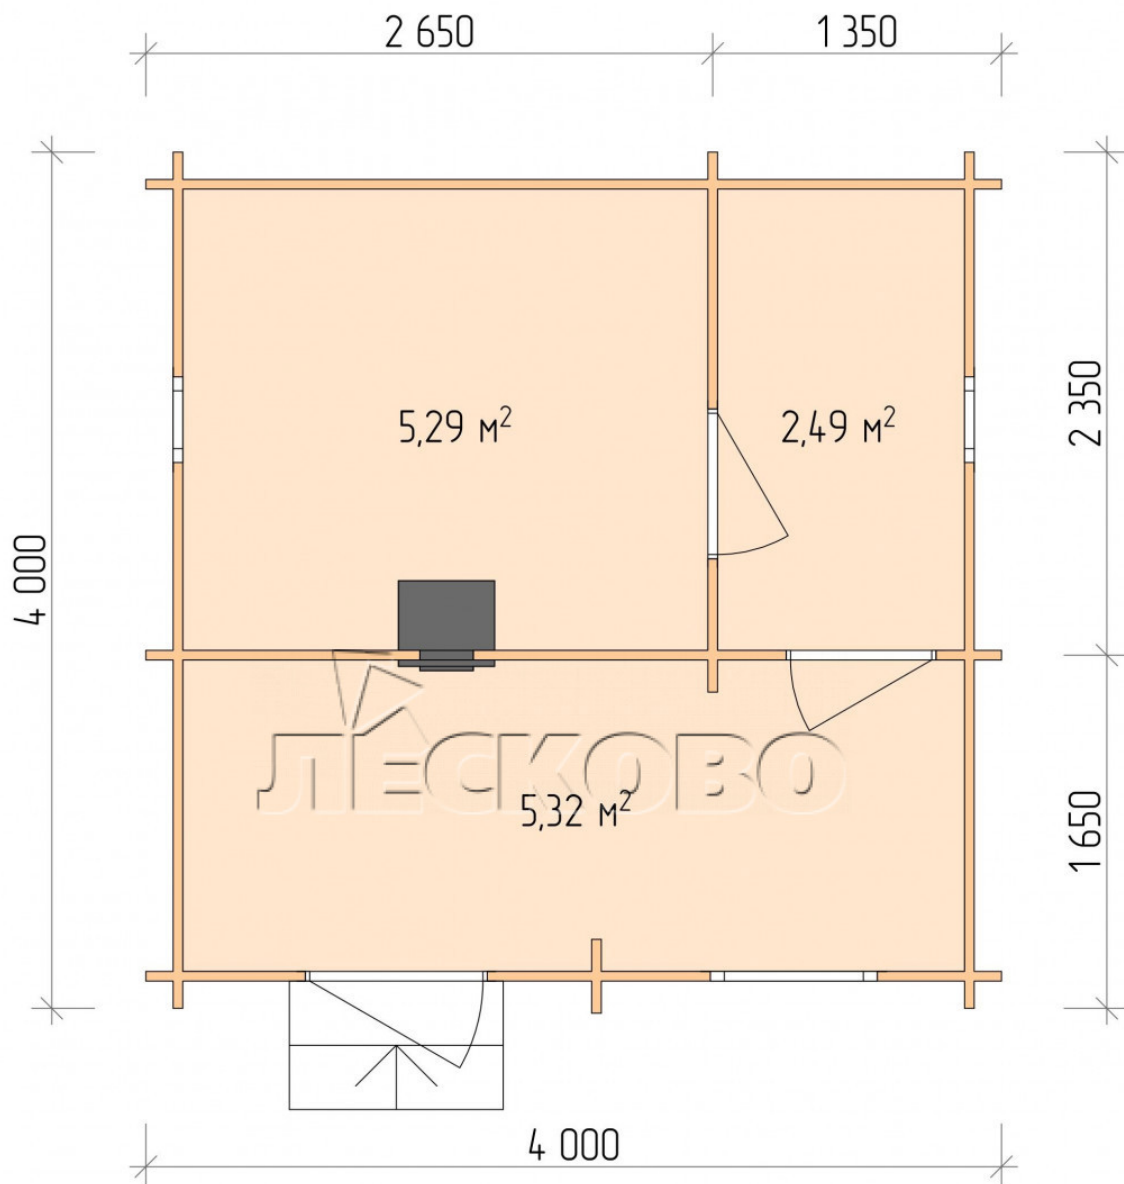

Outdoor sauna "BL" series 4×4

Project Dimensions

4 × 4 / 13.4 m²

Full house set

4,161 €

Timber

45 MM

65 MM
+ 1,030 €

Project planning

4 000

4 000

5,29
M²

2,49
M²

5,32
M²

Разрез

House Kit

- Wall kit: 44 × 145 mm mini-chamber drying chamber with bowls for the project. The material of the tree is spruce, pine (GOST 8486). Humidity 12-14%. The height of the walls is 2.16 m.;
- Logs, lower harness: board 45 × 145 mm chamber drying 10-12%;
- Floors: floorboard 35 mm., Chamber drying;
- Ceiling: imitation of a bar 20 × 135 mm, Chamber drying;
- Wooden windows, glass 4 mm, Single. Treatment with a colorless antiseptic. Hardware;

0.40×0.38 м.2 шт.

1.34×0.91 м.1 шт.

- Wooden doors;

0.84×1.885 м.
bath.2 шт.

0.84×1.885 м.
glass.1 шт.

7. Platbands: dry planed board 20 × 100 mm;

8. Roof: shingles;

9. Skirting board 35 mm.