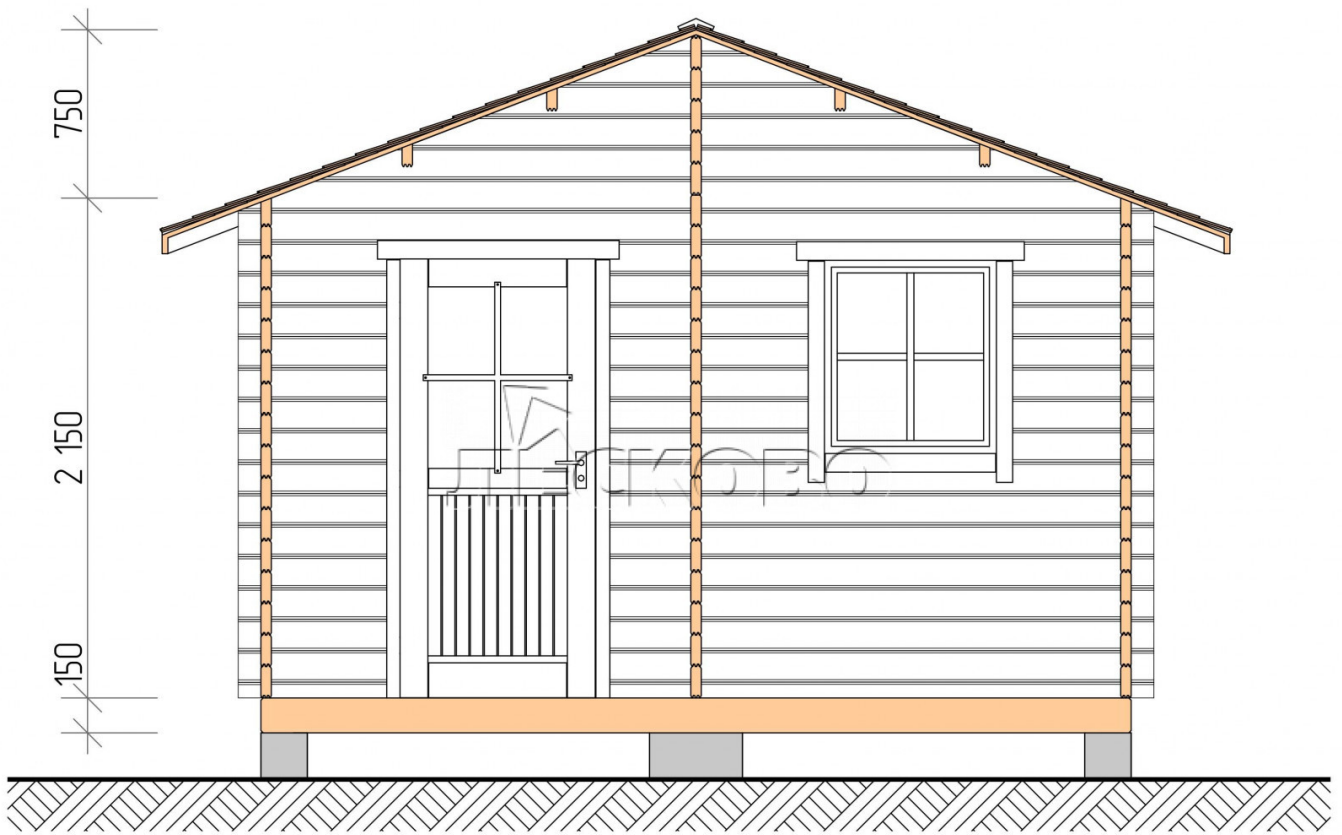

## Outdoor sauna "BL" series 4×4

Project Dimensions

4 × 4 / 13.4 m<sup>2</sup>

Full house set

**3,282 €**

# Разрез