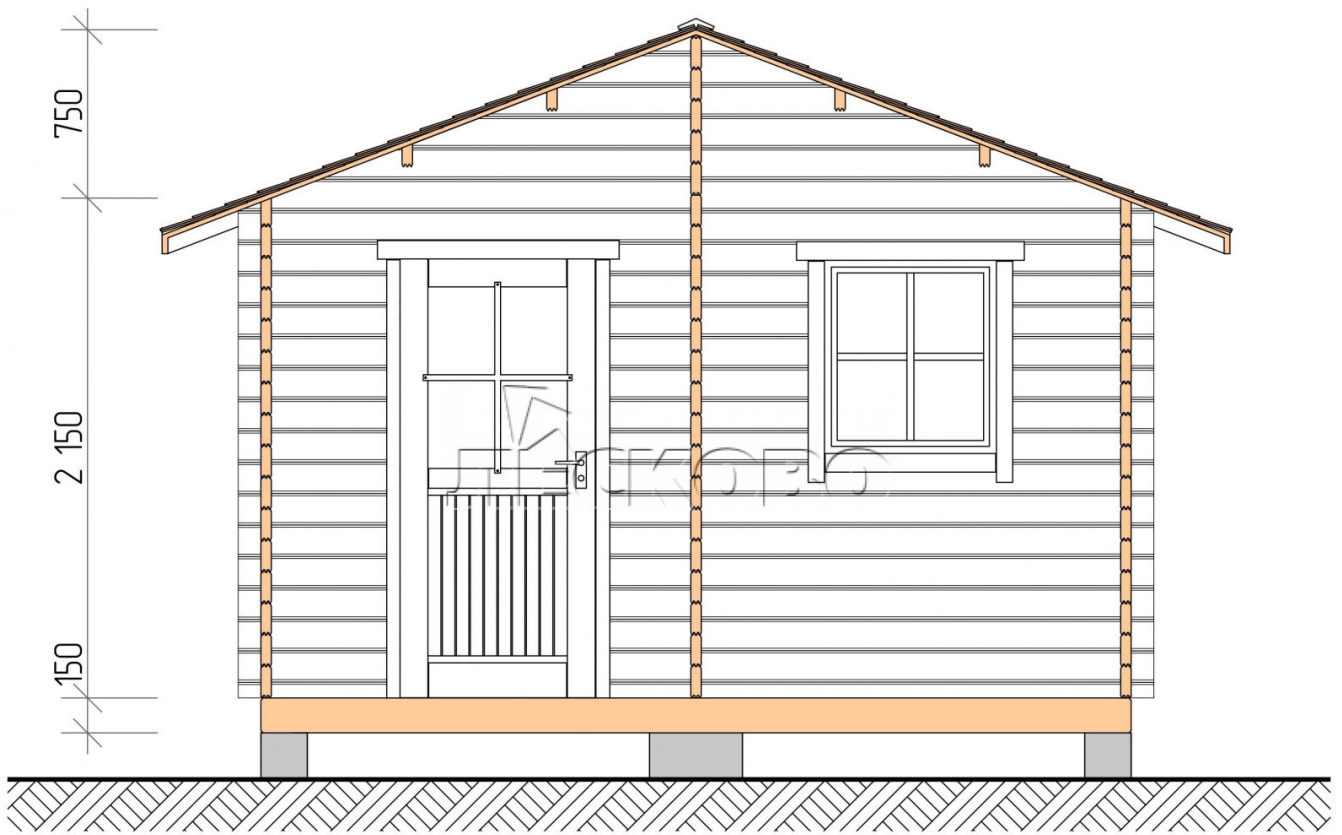

## Outdoor sauna "BL" series 4×4.5

Project Dimensions

4 × 4.5 / 15.6 m<sup>2</sup>

Full house set

**4,385 €**

# Разрез