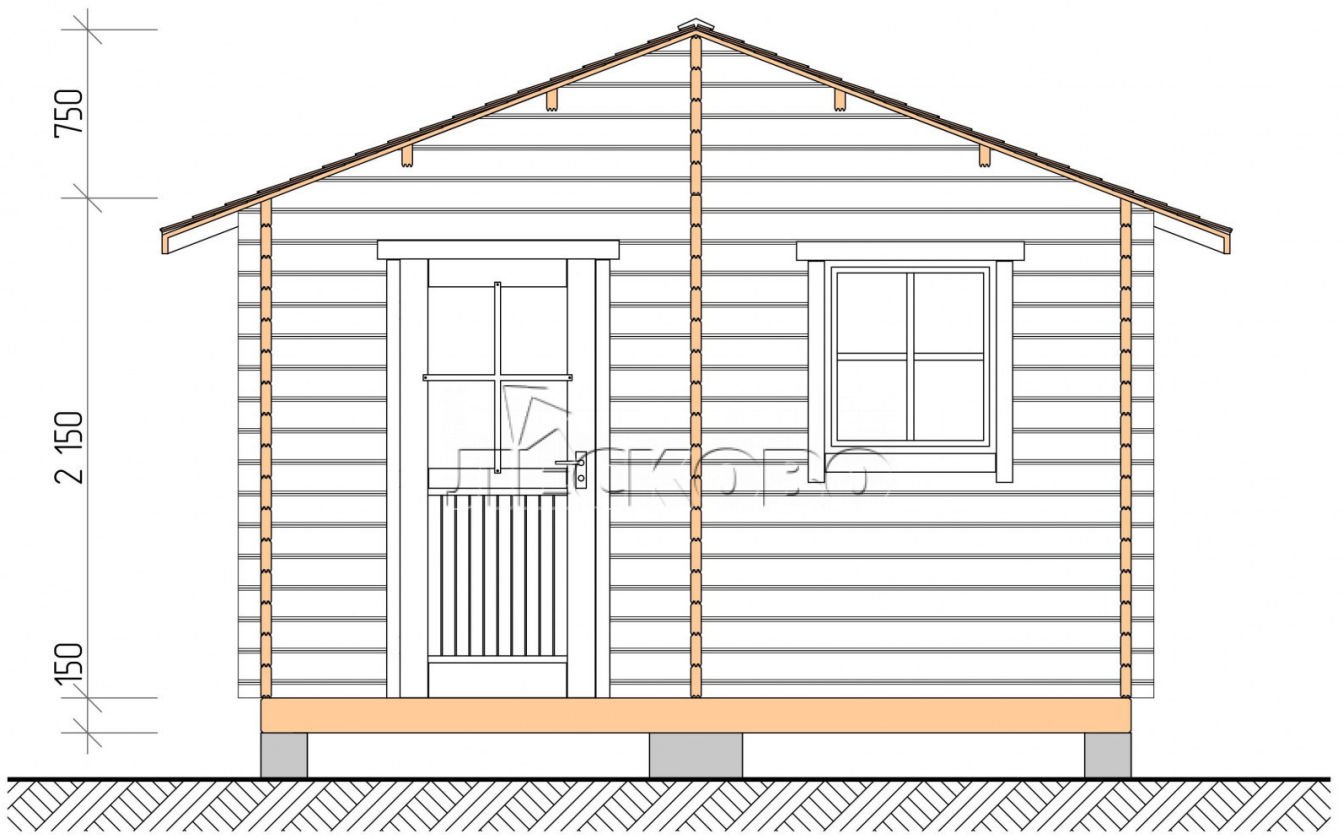

Outdoor sauna "BL" series 4×4.5

Project Dimensions

4 × 4.5 / 15.6 m²

Full house set

3,555 €

Timber

45 MM

65 MM
+ 889 €

Project planning

4 000

4 500

Разрез

House Kit

- Wall kit: 44 × 145 mm mini-chamber drying chamber with bowls for the project. The material of the tree is spruce, pine (GOST 8486). Humidity 12-14%. The height of the walls is 2.16 m.;
- Logs, lower harness: board 45 × 145 mm chamber drying 10-12%;
- Floors: floorboard 35 mm., Chamber drying;
- Ceiling: imitation of a bar 20 × 135 mm, Chamber drying;
- Wooden windows, glass 4 mm, Single. Treatment with a colorless antiseptic. Hardware;

0.40×0.38 м.2 шт.

1.34×0.91 м.1 шт.

- Wooden doors;

0.84×1.885 м.
bath.2 шт.

0.84×1.885 м.
glass.1 шт.

7. Platbands: dry planed board 20 × 100 mm;

8. Roof: shingles;

9. Skirting board 35 mm.