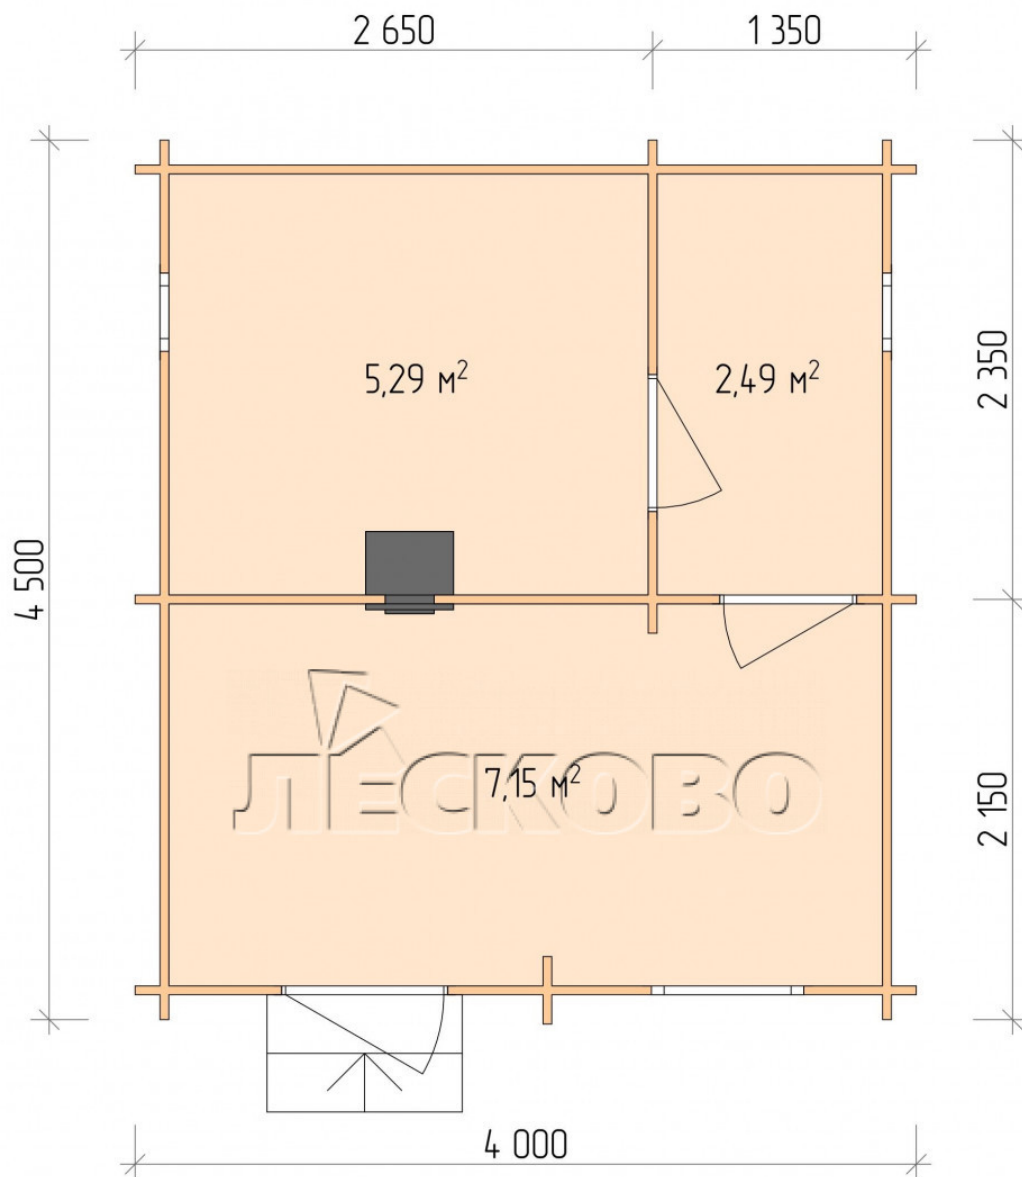

Outdoor sauna "BL" series 4×4.5

Project Dimensions

4 × 4.5 / 15.6 m²

Full house set

3,555 €

Timber

45 MM

65 MM
+ 889 €

Project planning

4 000

4 500

Разрез

House Kit

- Wall kit: 44 × 145 mm mini-chamber drying chamber with bowls for the project. The material of the tree is spruce, pine (GOST 8486). Humidity 12-14%. The height of the walls is 2.16 m.;
- Logs, lower harness: board 45 × 145 mm chamber drying 10-12%;
- Floors: floorboard 35 mm., Chamber drying;
- Ceiling: imitation of a bar 20 × 135 mm, Chamber drying;
- Wooden windows, glass 4 mm, Single. Treatment with a colorless antiseptic. Hardware;

0.40×0.38 м.2 шт.

1.34×0.91 м.1 шт.

- Wooden doors;

0.84×1.885 м.
bath.2 шт.

0.84×1.885 м.
glass.1 шт.

7. Platbands: dry planed board 20 × 100 mm;

8. Roof: shingles;

9. Skirting board 35 mm.