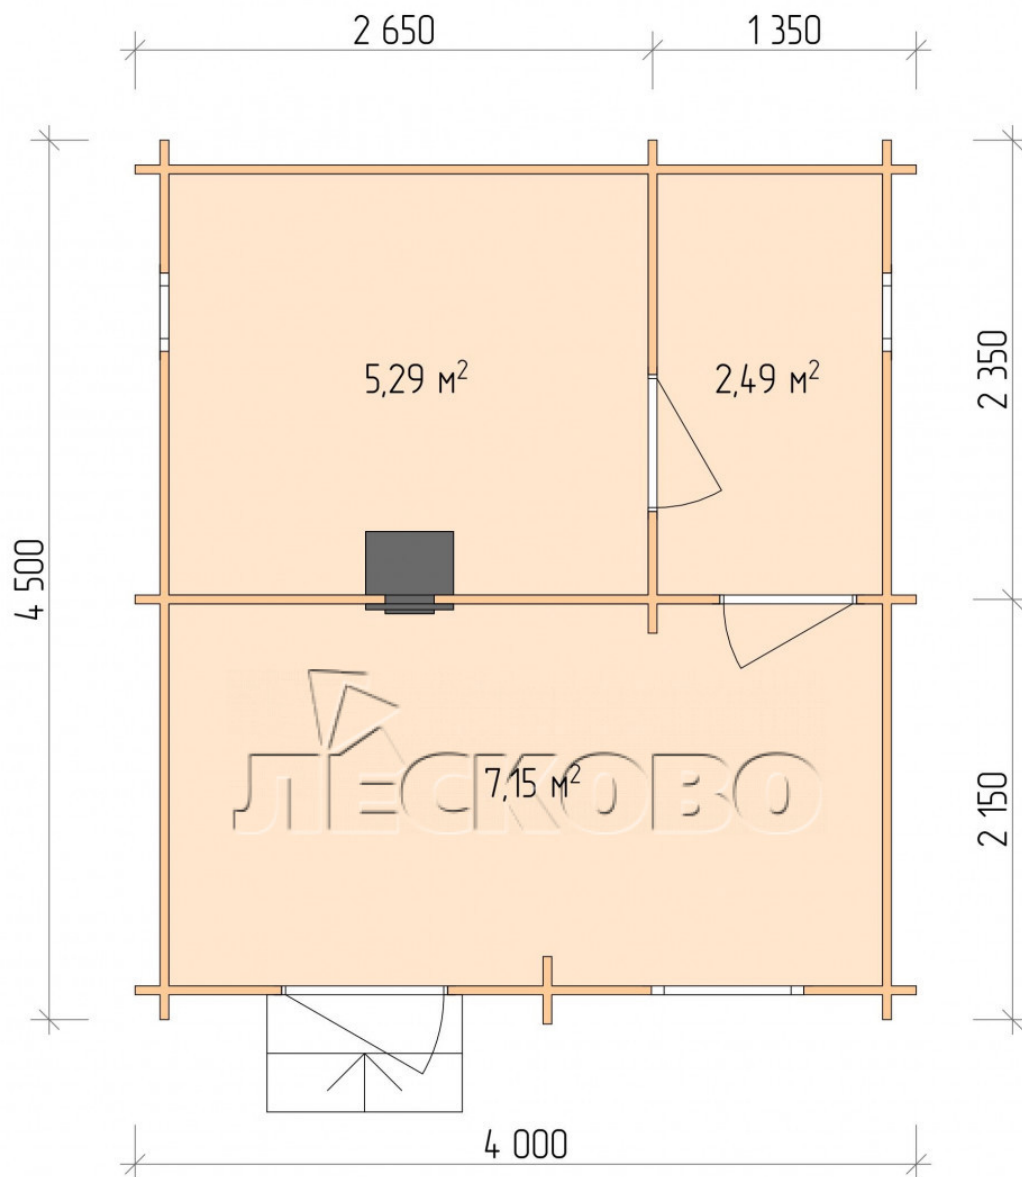

## Outdoor sauna "BL" series 4×4.5

Project Dimensions

4 × 4.5 / 15.6 m<sup>2</sup>

Full house set

**4,385 €**

# Разрез

## House Kit

- Wall kit: 44 × 145 mm mini-chamber drying chamber with bowls for the project. The material of the tree is spruce, pine (GOST 8486). Humidity 12-14%. The height of the walls is 2.16 m.;
- Logs, lower harness: board 45 × 145 mm chamber drying 10-12%;
- Floors: floorboard 35 mm., Chamber drying;
- Ceiling: imitation of a bar 20 × 135 mm, Chamber drying;
- Wooden windows, glass 4 mm, Single. Treatment with a colorless antiseptic. Hardware;

0.40×0.38 м.2 шт.

1.34×0.91 м.1 шт.

- Wooden doors;

0.84×1.885 м.  
bath.2 шт.

0.84×1.885 м.  
glass.1 шт.

7. Platbands: dry planed board 20 × 100 mm;

8. Roof: shingles;

9. Skirting board 35 mm.