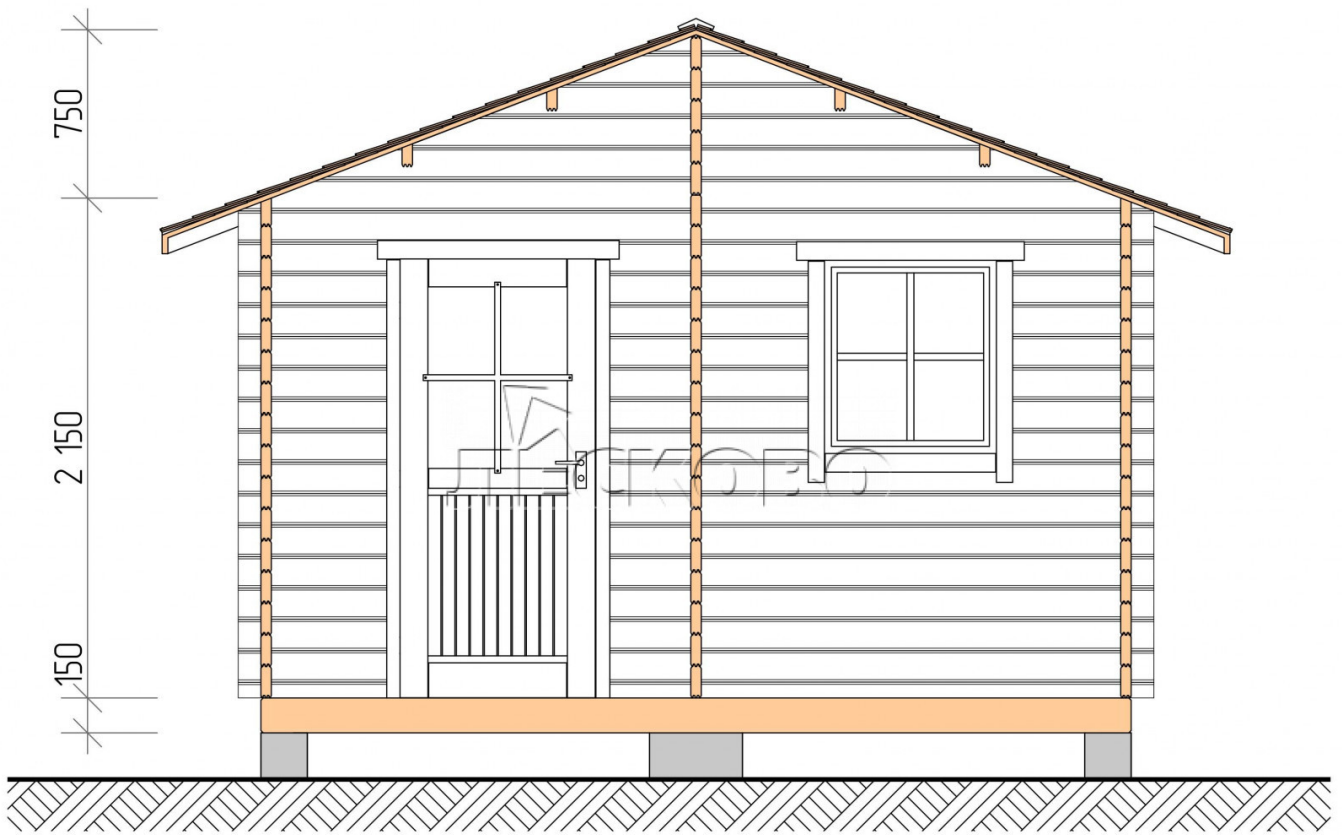

## Outdoor sauna "BL" series 4×4.5

Project Dimensions

4 × 4.5 / 15.6 m<sup>2</sup>

Full house set

**3,417 €**

# Разрез