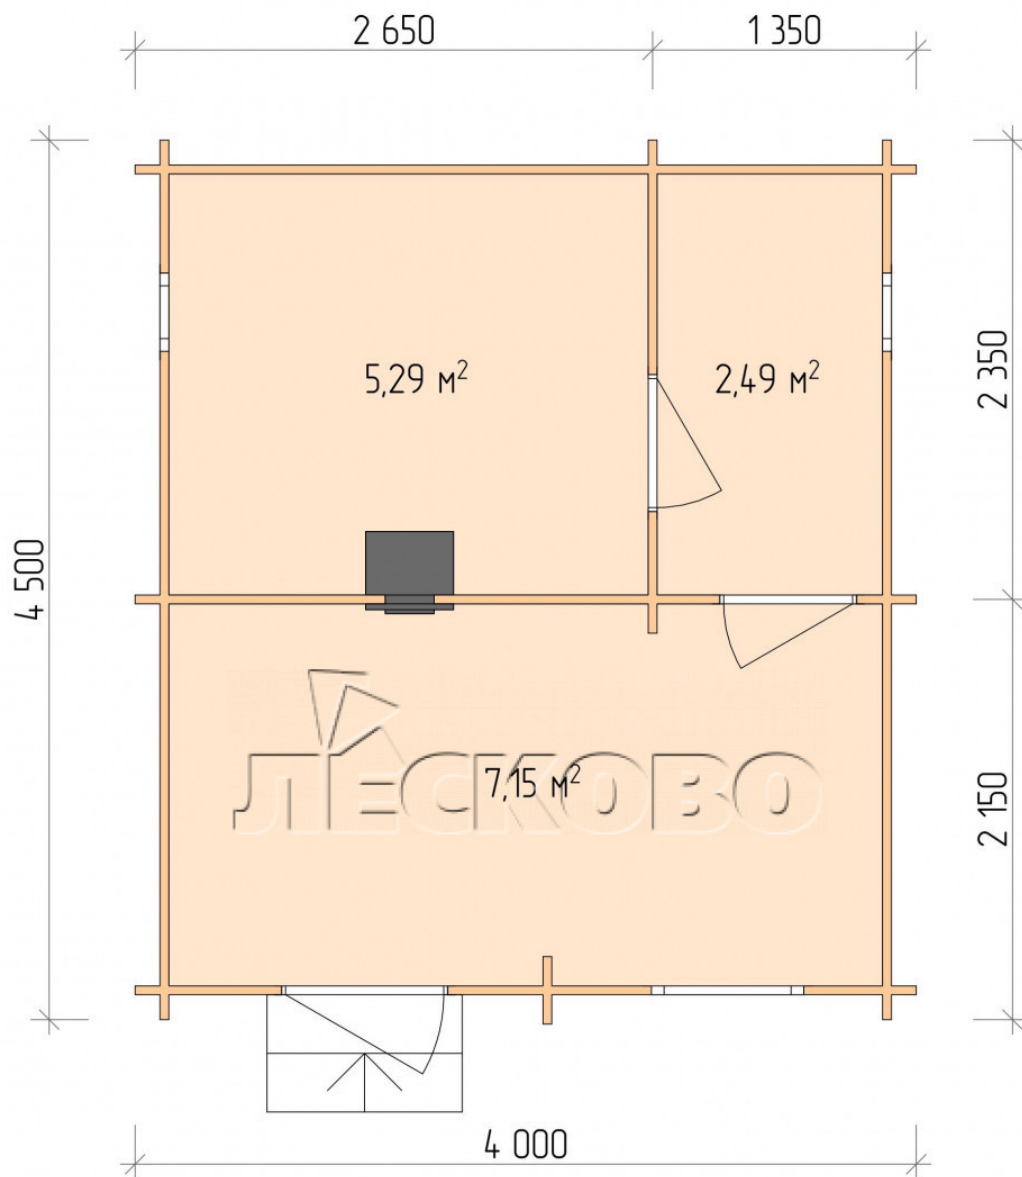

## Outdoor sauna "BL" series 4×4.5

Project Dimensions

4 × 4.5 / 15.6 m<sup>2</sup>

Full house set

**3,417 €**

# Разрез

## House Kit

- Wall kit: 44 × 145 mm mini-chamber drying chamber with bowls for the project. The material of the tree is spruce, pine (GOST 8486). Humidity 12-14%. The height of the walls is 2.16 m.;
- Logs, lower harness: board 45 × 145 mm chamber drying 10-12%;
- Floors: floorboard 35 mm., Chamber drying;
- Ceiling: imitation of a bar 20 × 135 mm, Chamber drying;
- Wooden windows, glass 4 mm, Single. Treatment with a colorless antiseptic. Hardware;

0.40×0.38 м.2 шт.

1.34×0.91 м.1 шт.

- Wooden doors;

0.84×1.885 м.  
bath.2 шт.

0.84×1.885 м.  
glass.1 шт.

7. Platbands: dry planed board 20 × 100 mm;

8. Roof: shingles;

9. Skirting board 35 mm.