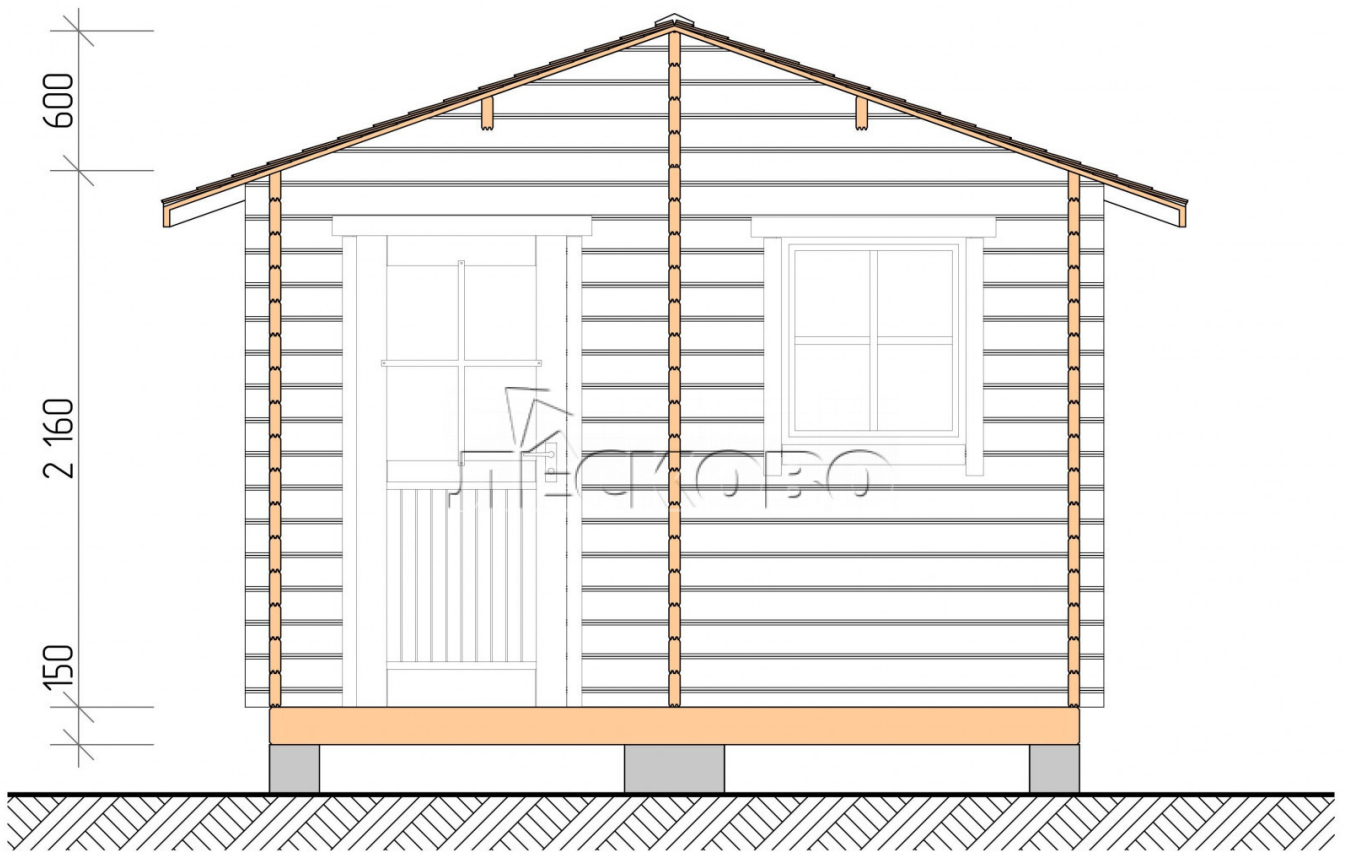

Outdoor sauna "BL" series 3.5×6

Project Dimensions

3.5 × 6 / 18.3 m²

Full house set

3,744 €

Timber

45 MM

65 MM
+ 889 €

Project planning

3 500

6 000

Разрез

House Kit

- Wall kit: 44 × 145 mm mini-chamber drying chamber with bowls for the project. The material of the tree is spruce, pine (GOST 8486). Humidity 12-14%. The height of the walls is 2.16 m.;