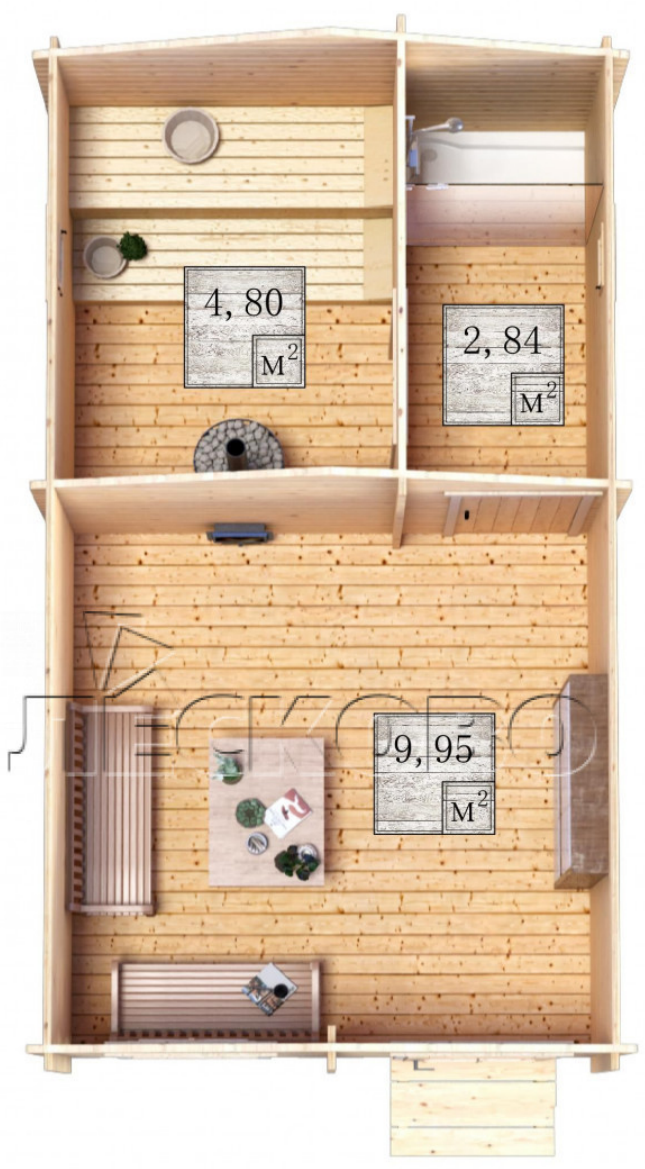

Outdoor sauna "BL" series 3.5×6

Project Dimensions

3.5 × 6 / 18.3 m²

Full house set

3,599 €

Timber

45 MM

65 MM
+ 854 €

Project planning

3 500

6 000

Разрез

House Kit

- Wall kit: 44 × 145 mm mini-chamber drying chamber with bowls for the project. The material of the tree is spruce, pine (GOST 8486). Humidity 12-14%. The height of the walls is 2.16 m.;

- Logs, lower harness: board 45 × 145 mm chamber drying 10-12%;
- Floors: floorboard 35 mm., Chamber drying;
- Ceiling: imitation of a bar 20 × 135 mm, Chamber drying;
- Wooden windows, glass 4 mm, Single. Treatment with a colorless antiseptic. Hardware;