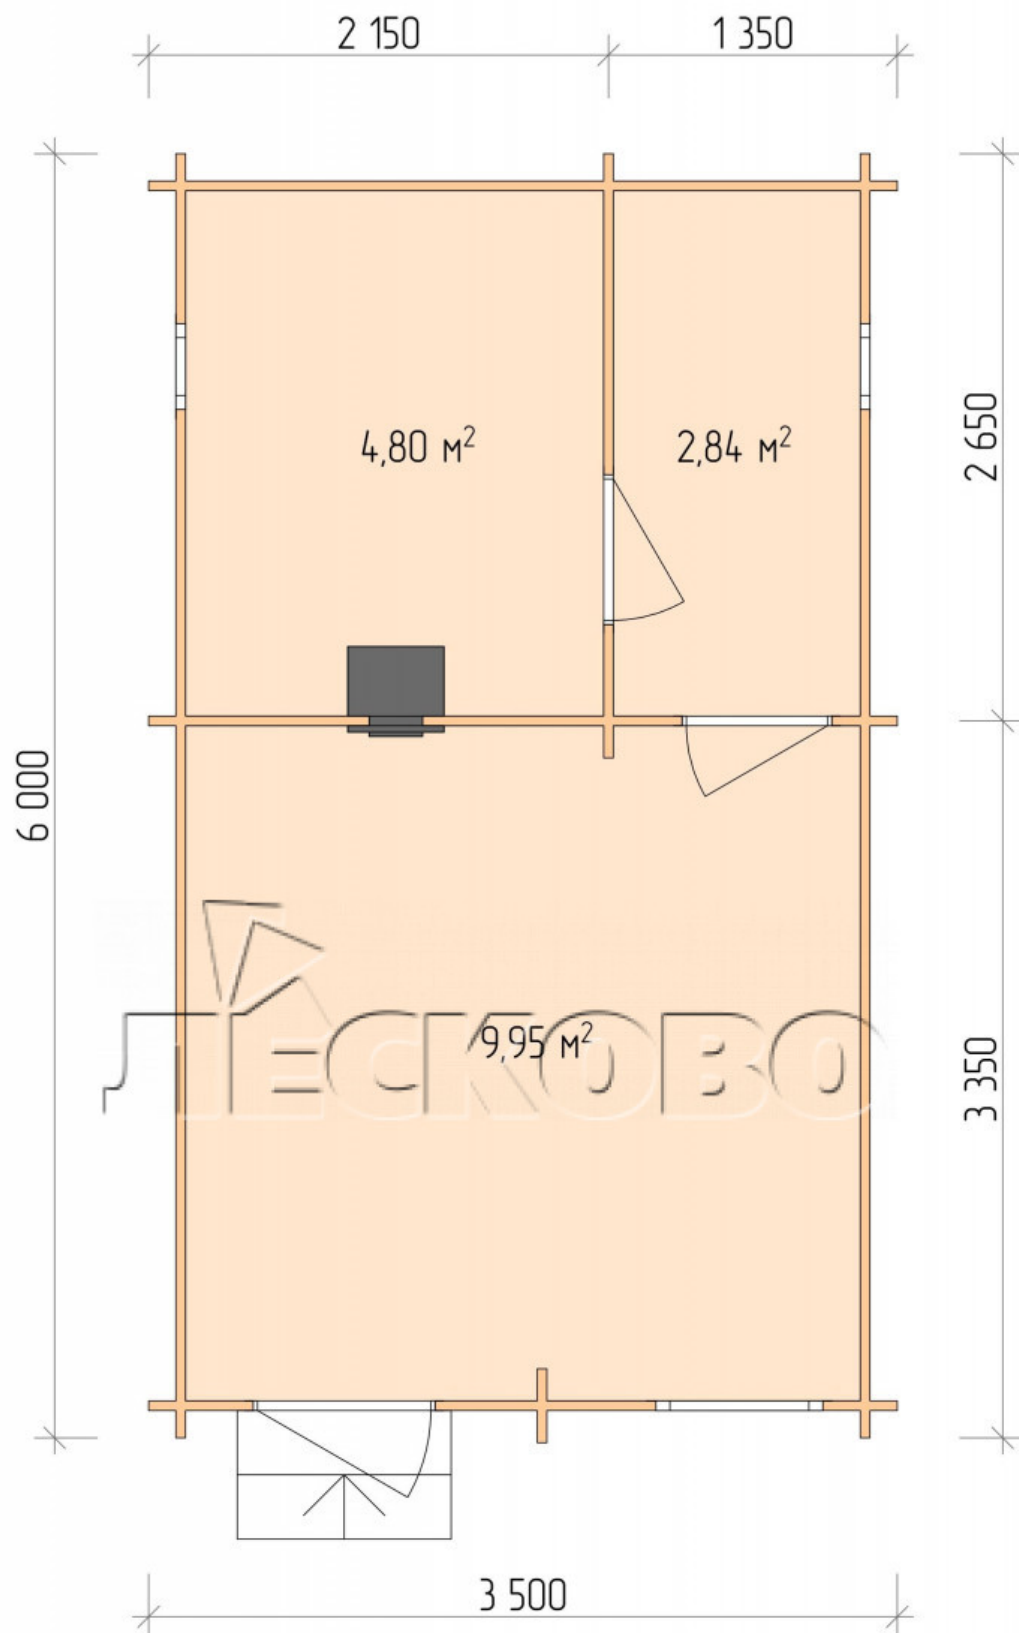

Outdoor sauna "BL" series 3.5×6

Project Dimensions

3.5 × 6 / 18.3 m²

Full house set

3,744 €

Timber

45 MM

65 MM
+ 889 €

Project planning

3 500

6 000

Разрез

House Kit

- Wall kit: 44 × 145 mm mini-chamber drying chamber with bowls for the project. The material of the tree is spruce, pine (GOST 8486). Humidity 12-14%. The height of the walls is 2.16 m.;

- Logs, lower harness: board 45 × 145 mm chamber drying 10-12%;
- Floors: floorboard 35 mm., Chamber drying;
- Ceiling: imitation of a bar 20 × 135 mm, Chamber drying;
- Wooden windows, glass 4 mm, Single. Treatment with a colorless antiseptic. Hardware;

0.40×0.38 м.2 шт.

0.87×0.78 м.1 шт.

- Wooden doors;

0.84×1.885 м.
bath.2 шт.

0.84×1.885 м.
glass.1 шт.

7. Platbands: dry planed board 20 × 100 mm;

8. Roof: shingles;

9. Skirting board 35 mm.