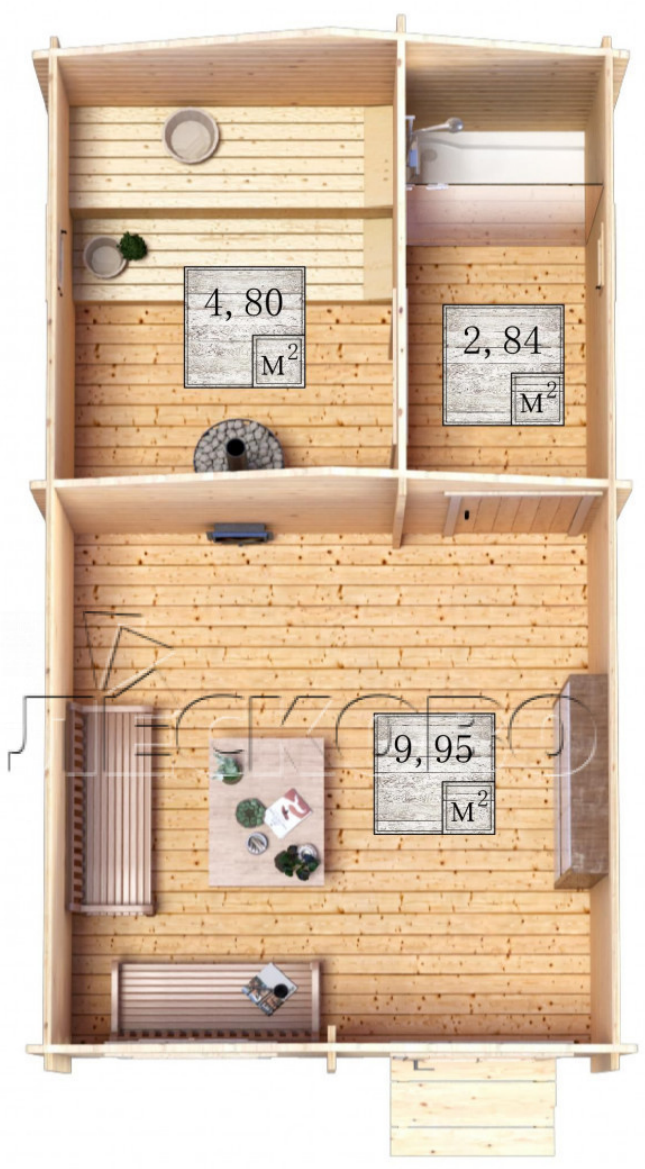

Outdoor sauna "BL" series 3.5×6

Project Dimensions

3.5 × 6 / 18.3 m²

Full house set

3,744 €

Timber

45 MM

65 MM
+ 889 €

Project planning

3 500

6 000

Разрез

House Kit

- Wall kit: 44 × 145 mm mini-chamber drying chamber with bowls for the project. The material of the tree is spruce, pine (GOST 8486). Humidity 12-14%. The height of the walls is 2.16 m.;

- Logs, lower harness: board 45 × 145 mm chamber drying 10-12%;
- Floors: floorboard 35 mm., Chamber drying;
- Ceiling: imitation of a bar 20 × 135 mm, Chamber drying;
- Wooden windows, glass 4 mm, Single. Treatment with a colorless antiseptic. Hardware;