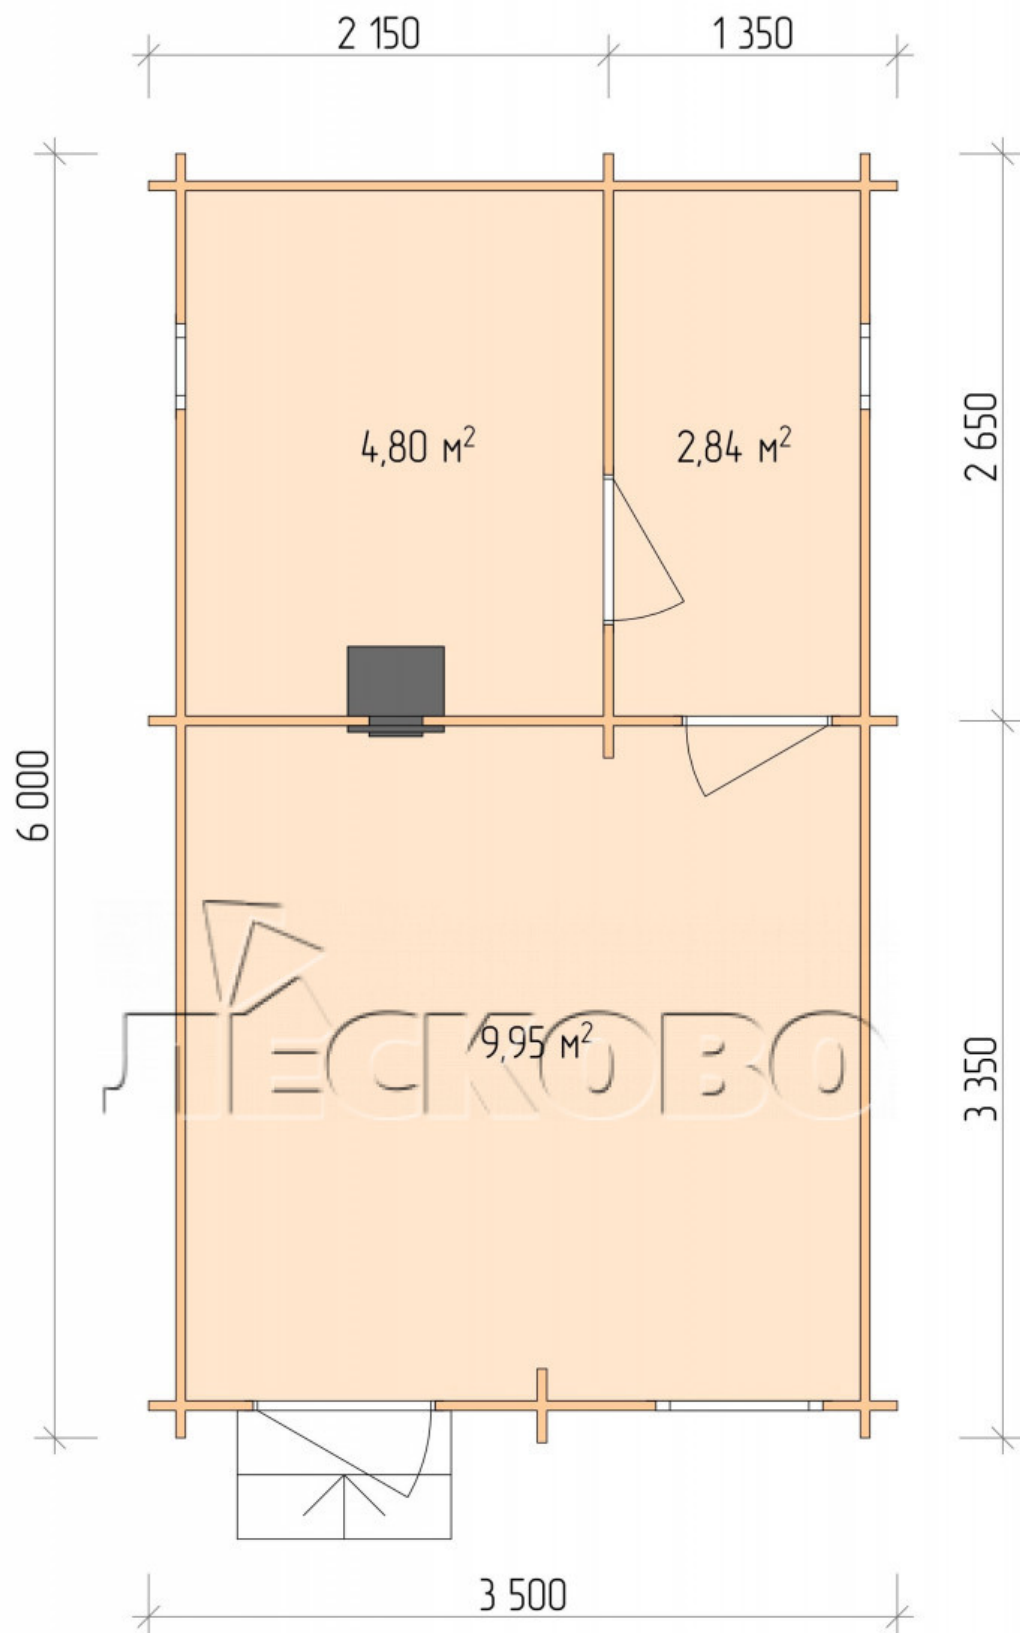

Outdoor sauna "BL" series 3.5×6

Project Dimensions

3.5 × 6 / 18.3 m²

Full house set

4,599 €

Timber

45 MM

65 MM
+ 1,091 €

Project planning

3 500

6 000

Разрез

House Kit

- Wall kit: 44 × 145 mm mini-chamber drying chamber with bowls for the project. The material of the tree is spruce, pine (GOST 8486). Humidity 12-14%. The height of the walls is 2.16 m.;

- Logs, lower harness: board 45 × 145 mm chamber drying 10-12%;
- Floors: floorboard 35 mm., Chamber drying;
- Ceiling: imitation of a bar 20 × 135 mm, Chamber drying;
- Wooden windows, glass 4 mm, Single. Treatment with a colorless antiseptic. Hardware;

0.40×0.38 м.2 шт.

0.87×0.78 м.1 шт.

- Wooden doors;

0.84×1.885 м.
bath.2 шт.

0.84×1.885 м.
glass.1 шт.

7. Platbands: dry planed board 20 × 100 mm;

8. Roof: shingles;

9. Skirting board 35 mm.