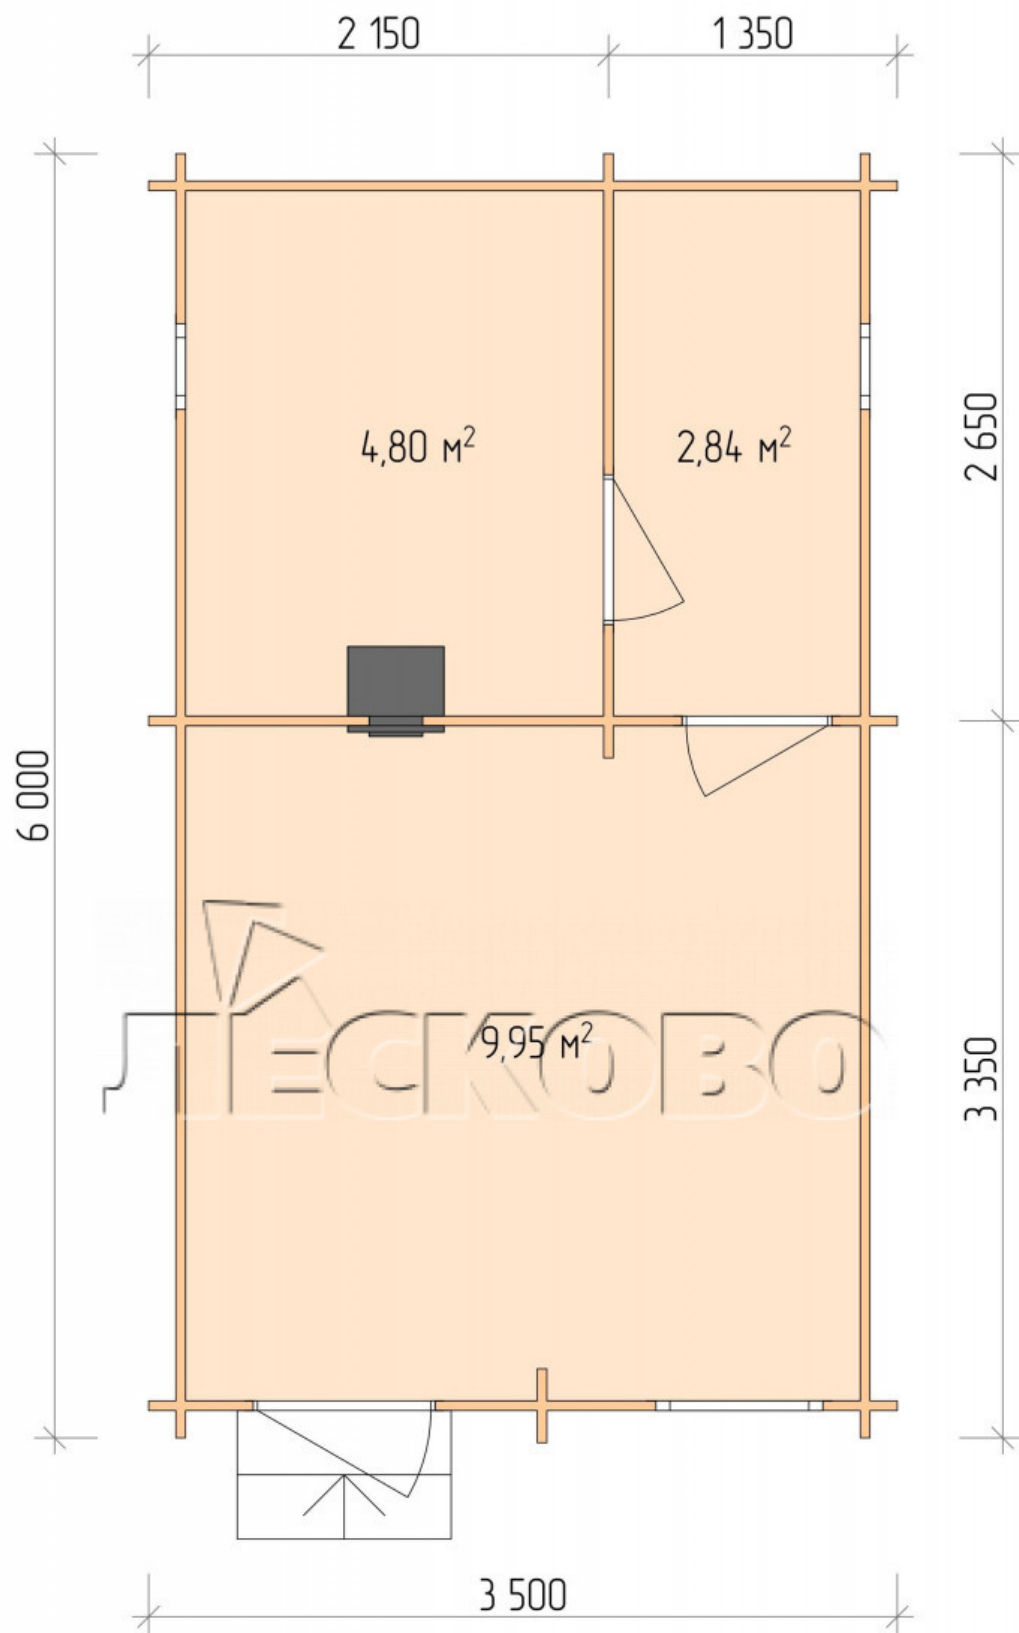

Outdoor sauna "BL" series 3.5×6

Project Dimensions

3.5 × 6 / 18.3 m²

Full house set

3,599 €

Timber

45 MM

65 MM
+ 854 €

Project planning

3 500

6 000

Разрез

House Kit

- Wall kit: 44 × 145 mm mini-chamber drying chamber with bowls for the project. The material of the tree is spruce, pine (GOST 8486). Humidity 12-14%. The height of the walls is 2.16 m.;

- Logs, lower harness: board 45 × 145 mm chamber drying 10-12%;
- Floors: floorboard 35 mm., Chamber drying;
- Ceiling: imitation of a bar 20 × 135 mm, Chamber drying;
- Wooden windows, glass 4 mm, Single. Treatment with a colorless antiseptic. Hardware;

0.40×0.38 м.2 шт.

0.87×0.78 м.1 шт.

- Wooden doors;

0.84×1.885 м.
bath.2 шт.

0.84×1.885 м.
glass.1 шт.

7. Platbands: dry planed board 20 × 100 mm;

8. Roof: shingles;

9. Skirting board 35 mm.