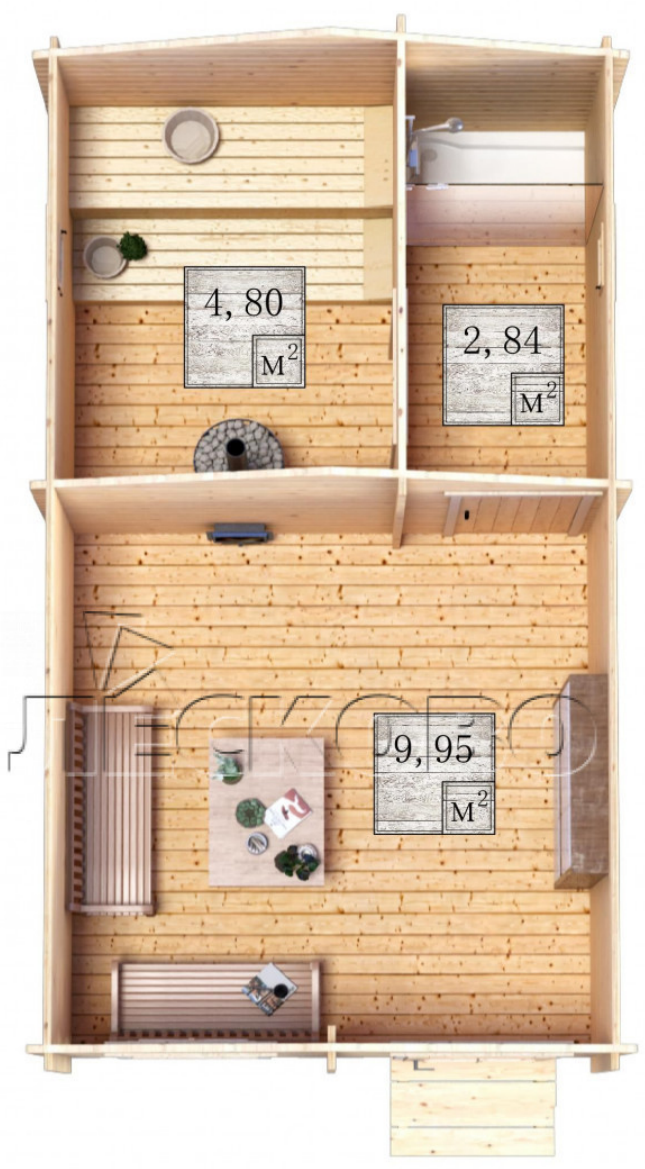

Outdoor sauna "BL" series 3.5×6

Project Dimensions

3.5 × 6 / 18.3 m²

Full house set

4,599 €

Timber

45 MM

65 MM
+ 1,091 €

Project planning

3 500

6 000

Разрез

House Kit

- Wall kit: 44 × 145 mm mini-chamber drying chamber with bowls for the project. The material of the tree is spruce, pine (GOST 8486). Humidity 12-14%. The height of the walls is 2.16 m.;

- Logs, lower harness: board 45 × 145 mm chamber drying 10-12%;
- Floors: floorboard 35 mm., Chamber drying;
- Ceiling: imitation of a bar 20 × 135 mm, Chamber drying;
- Wooden windows, glass 4 mm, Single. Treatment with a colorless antiseptic. Hardware;