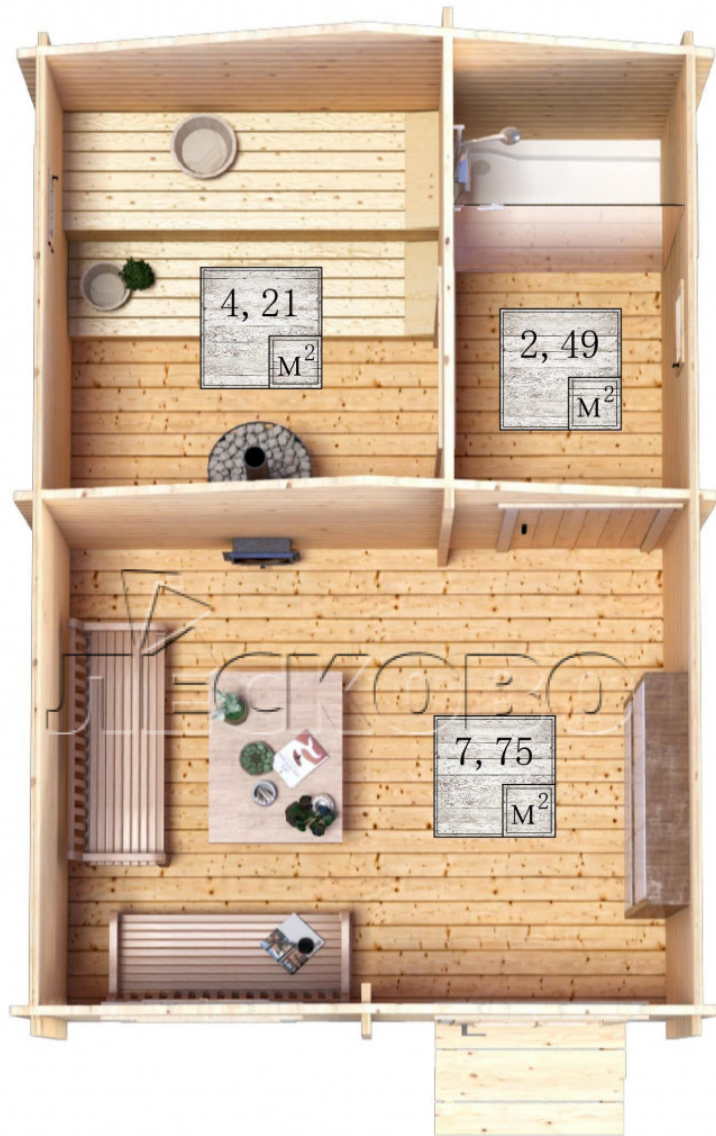

Outdoor sauna "BL" series 3.5×5

Project Dimensions

3.5 × 5 / 15.1 m²

Full house set

4,009 €

Timber

45 MM

65 MM
+ 956 €

Project planning

3 500

5 000

Разрез

House Kit

- Wall kit: 44 × 145 mm mini-chamber drying chamber with bowls for the project. The material of the tree is spruce, pine (GOST 8486). Humidity 12-14%. The height of the walls is 2.16 m.;
- Logs, lower harness: board 45 × 145 mm chamber drying 10-12%;
- Floors: floorboard 35 mm., Chamber drying;
- Ceiling: imitation of a bar 20 × 135 mm, Chamber drying;

- Wooden windows, glass 4 mm, Single. Treatment with a colorless antiseptic. Hardware;

0.40×0.38 м.2 шт.

0.87×0.78 м.1 шт.

- Wooden doors;

0.84×1.885 м.

bath.2 шт.

0.84×1.885 м.

glass.1 шт.