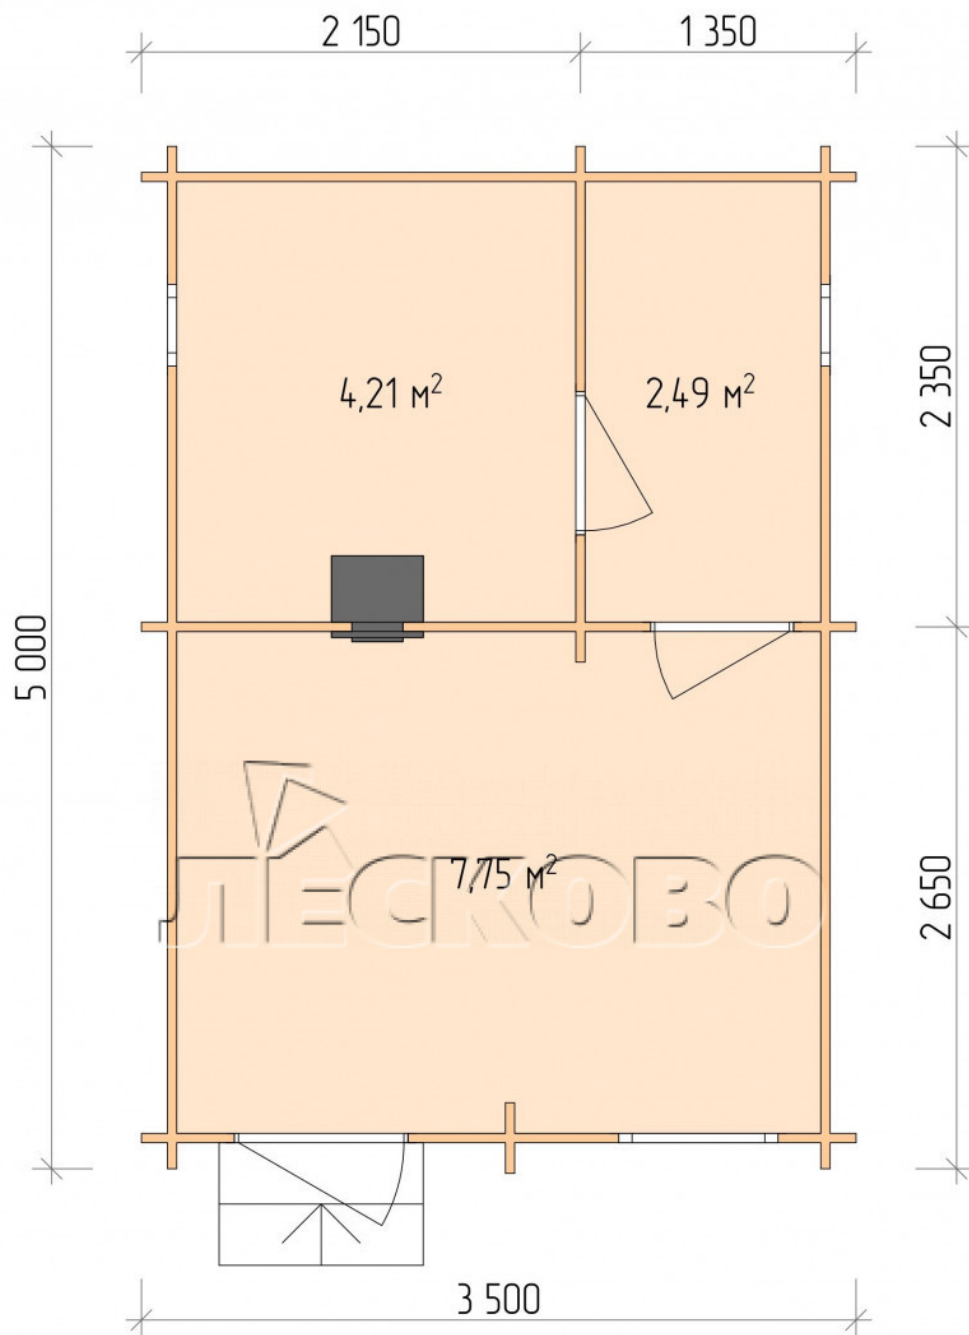

Outdoor sauna "BL" series 3.5×5

Project Dimensions

3.5 × 5 / 15.1 m²

Full house set

4,009 €

Timber

45 MM

65 MM
+ 956 €

Project planning

3 500

5 000

Разрез

House Kit

- Wall kit: 44 × 145 mm mini-chamber drying chamber with bowls for the project. The material of the tree is spruce, pine (GOST 8486). Humidity 12-14%. The height of the walls is 2.16 m.;
- Logs, lower harness: board 45 × 145 mm chamber drying 10-12%;
- Floors: floorboard 35 mm., Chamber drying;
- Ceiling: imitation of a bar 20 × 135 mm, Chamber drying;

- Wooden windows, glass 4 mm, Single. Treatment with a colorless antiseptic. Hardware;

0.40×0.38 м.2 шт.

0.87×0.78 м.1 шт.

- Wooden doors;

0.84×1.885 м.

bath.2 шт.

0.84×1.885 м.

glass.1 шт.

7. Platbands: dry planed board 20 × 100 mm;

8. Roof: shingles;

9. Skirting board 35 mm.

+7 (4942) 499-770

156014, г. Кострома, ул. Базовая, д. 8