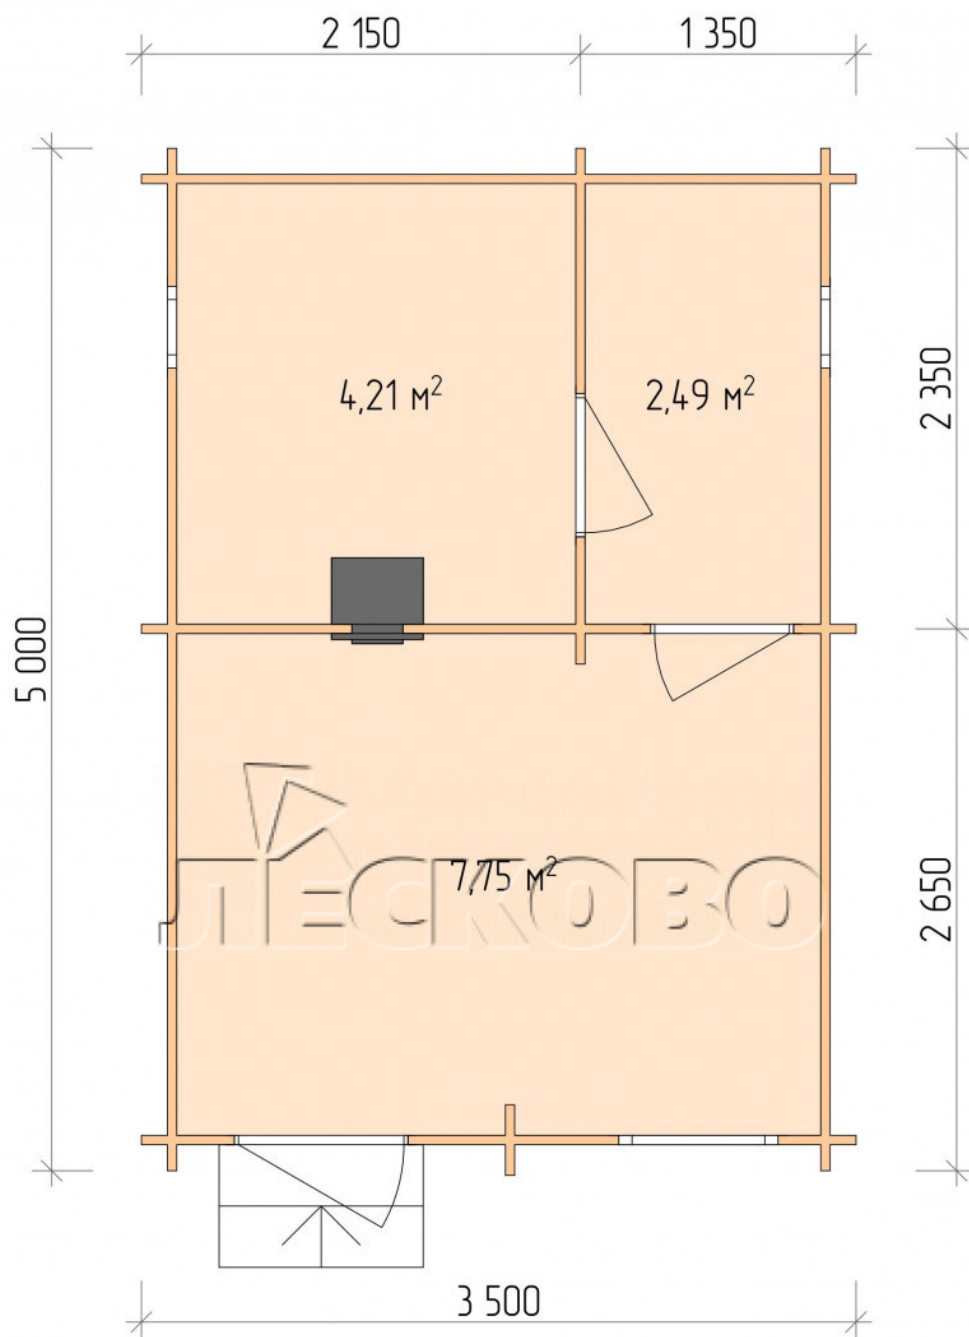

Outdoor sauna "BL" series 3.5×5

Project Dimensions

3.5 × 5 / 15.1 m²

Full house set

3,232 €

Timber

45 MM

65 MM
+ 776 €

Project planning

3 500

5 000

Разрез

House Kit

- Wall kit: 44 × 145 mm mini-chamber drying chamber with bowls for the project. The material of the tree is spruce, pine (GOST 8486). Humidity 12-14%. The height of the walls is 2.16 m.;
- Logs, lower harness: board 45 × 145 mm chamber drying 10-12%;
- Floors: floorboard 35 mm., Chamber drying;
- Ceiling: imitation of a bar 20 × 135 mm, Chamber drying;

- Wooden windows, glass 4 mm, Single. Treatment with a colorless antiseptic. Hardware;

0.40×0.38 м.2 шт.

0.87×0.78 м.1 шт.

- Wooden doors;

0.84×1.885 м.

bath.2 шт.

0.84×1.885 м.

glass.1 шт.