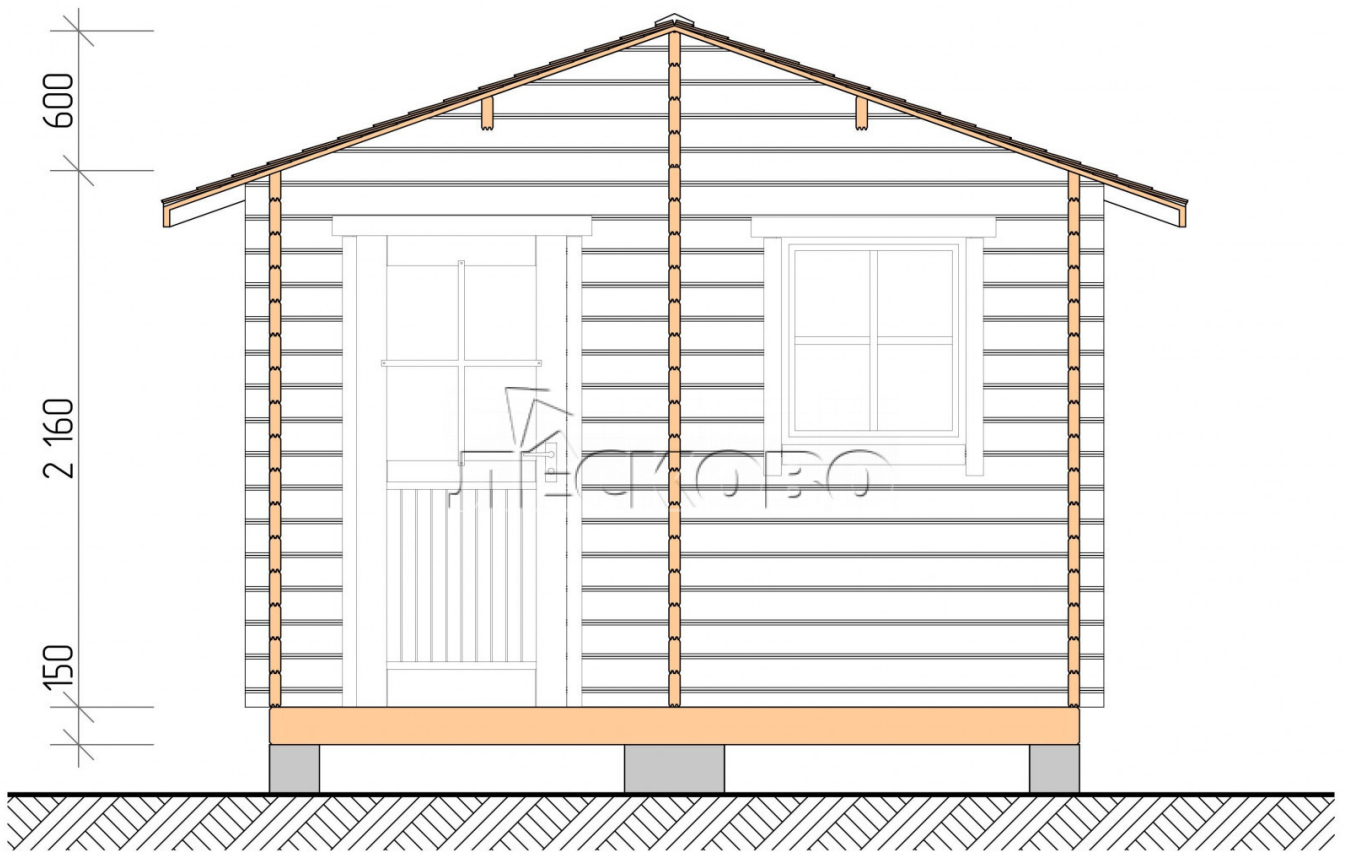

Outdoor sauna "BL" series 3.5×5.5

Project Dimensions

3.5 × 5.5 / 15.1 m²

Full house set

3,232 €

Timber

45 MM

65 MM
+ 776 €

Project planning

3 500

5 500

Разрез

House Kit

- Wall kit: 44 × 145 mm mini-chamber drying chamber with bowls for the project. The material of the tree is spruce, pine (GOST 8486). Humidity 12-14%. The height of the walls is 2.16 m.;