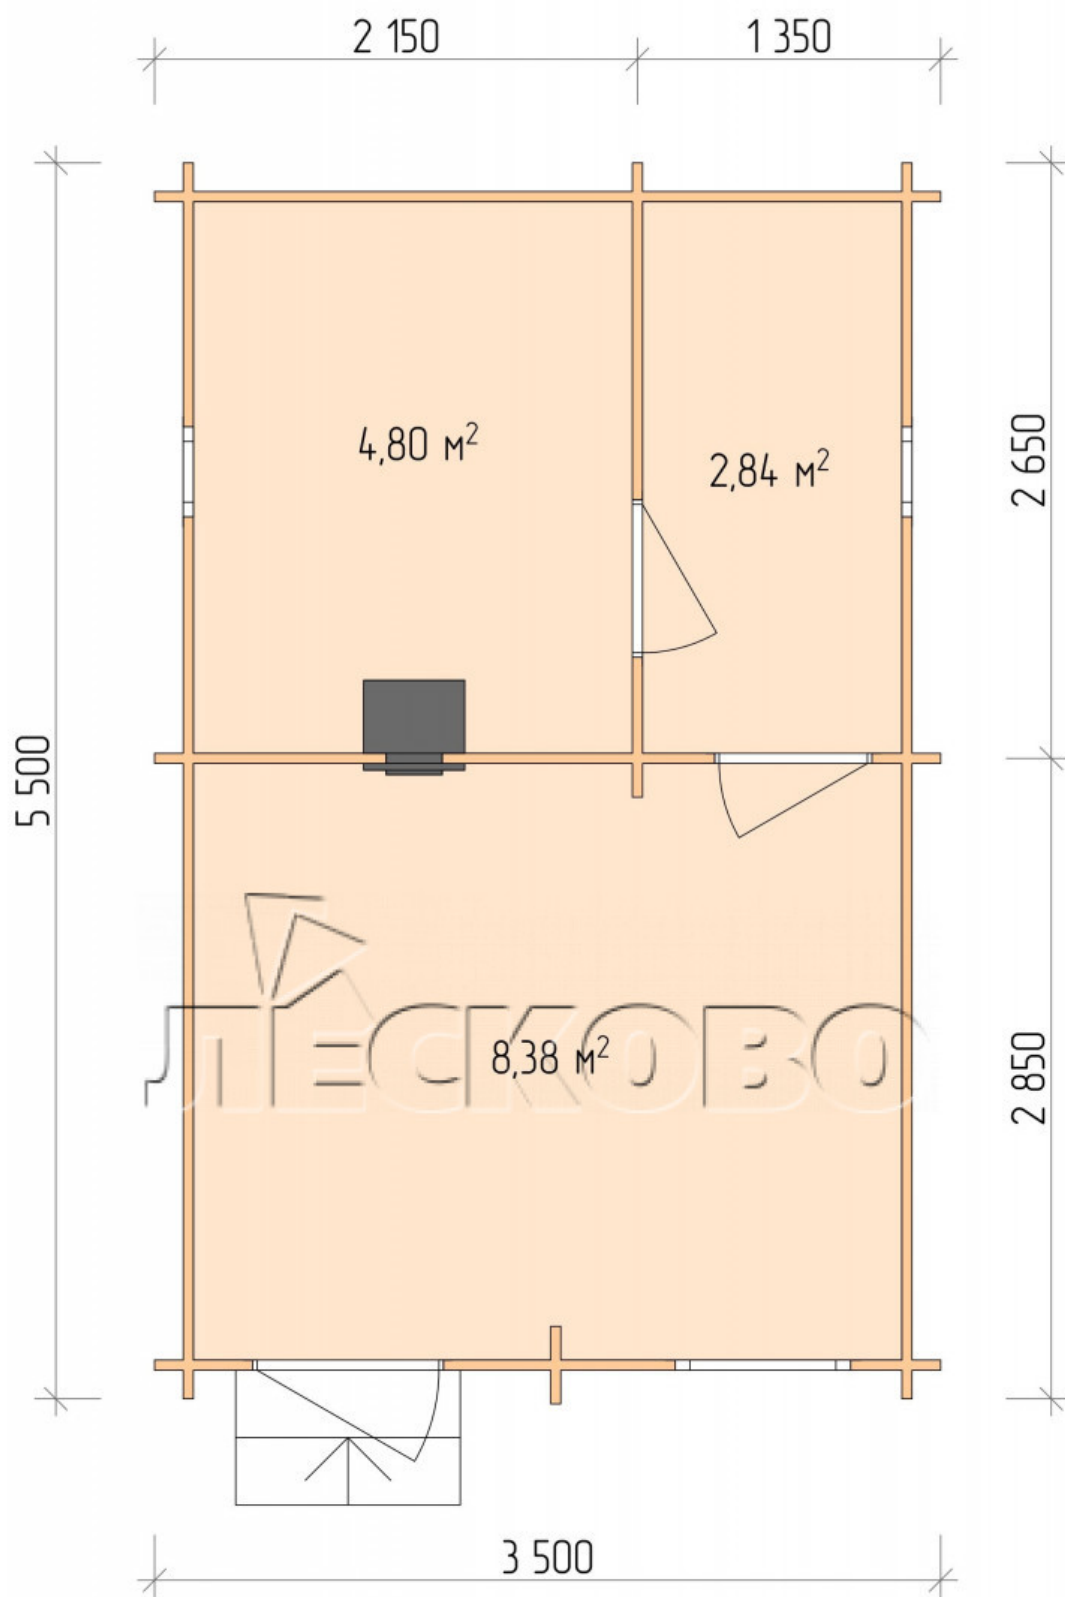

Outdoor sauna "BL" series 3.5×5.5

Project Dimensions

3.5 × 5.5 / 15.1 m²

Full house set

3,232 €

Timber

45 MM

65 MM
+ 776 €

Project planning

3 500

5 500

Разрез

House Kit

- Wall kit: 44 × 145 mm mini-chamber drying chamber with bowls for the project. The material of the tree is spruce, pine (GOST 8486). Humidity 12-14%. The height of the walls is 2.16 m.;

- Logs, lower harness: board 45 × 145 mm chamber drying 10-12%;
- Floors: floorboard 35 mm., Chamber drying;
- Ceiling: imitation of a bar 20 × 135 mm, Chamber drying;
- Wooden windows, glass 4 mm, Single. Treatment with a colorless antiseptic. Hardware;

0.40×0.38 м.2 шт.

0.87×0.78 м.1 шт.

- Wooden doors;

0.84×1.885 м.
bath.2 шт.

0.84×1.885 м.
glass.1 шт.

7. Platbands: dry planed board 20 × 100 mm;

8. Roof: shingles;

9. Skirting board 35 mm.