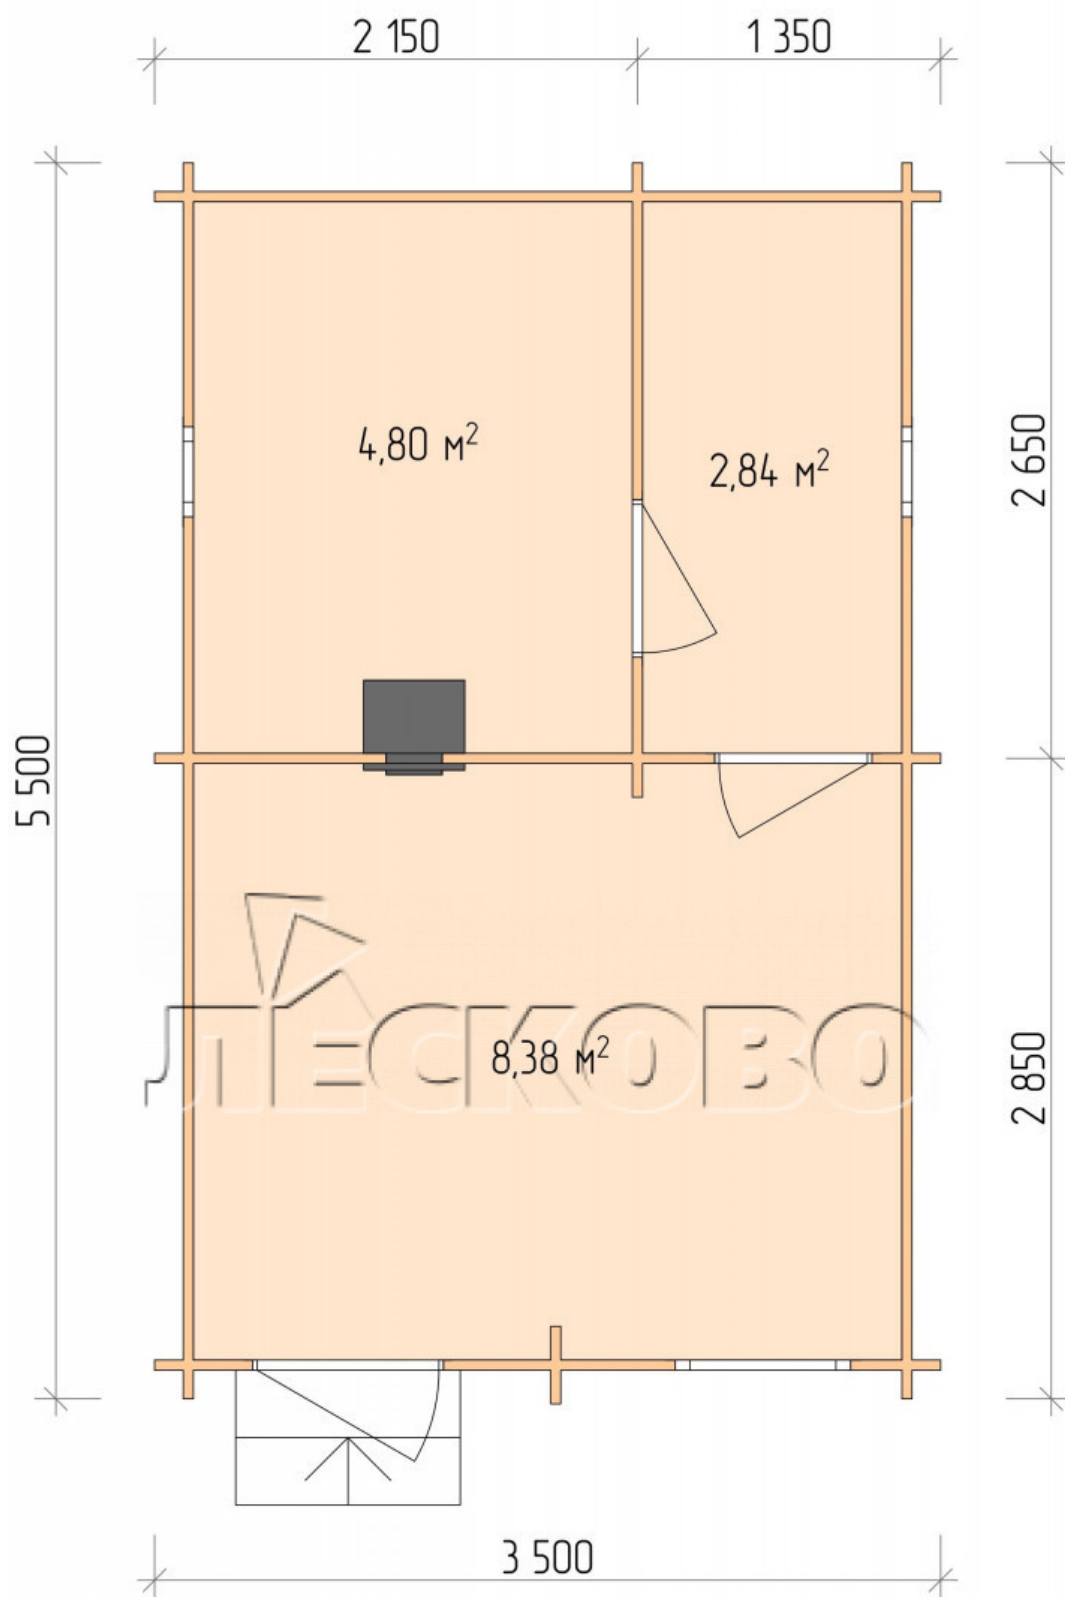

Outdoor sauna "BL" series 3.5×5.5

Project Dimensions

3.5 × 5.5 / 15.1 m²

Full house set

3,243 €

Timber

45 MM

65 MM
+ 779 €

Project planning

3 500

5 500

Разрез

House Kit

- Wall kit: 44 × 145 mm mini-chamber drying chamber with bowls for the project. The material of the tree is spruce, pine (GOST 8486). Humidity 12-14%. The height of the walls is 2.16 m.;

- Logs, lower harness: board 45 × 145 mm chamber drying 10-12%;
- Floors: floorboard 35 mm., Chamber drying;
- Ceiling: imitation of a bar 20 × 135 mm, Chamber drying;
- Wooden windows, glass 4 mm, Single. Treatment with a colorless antiseptic. Hardware;

0.40×0.38 м.2 шт.

0.87×0.78 м.1 шт.

- Wooden doors;

0.84×1.885 м.
bath.2 шт.

0.84×1.885 м.
glass.1 шт.

7. Platbands: dry planed board 20 × 100 mm;

8. Roof: shingles;

9. Skirting board 35 mm.