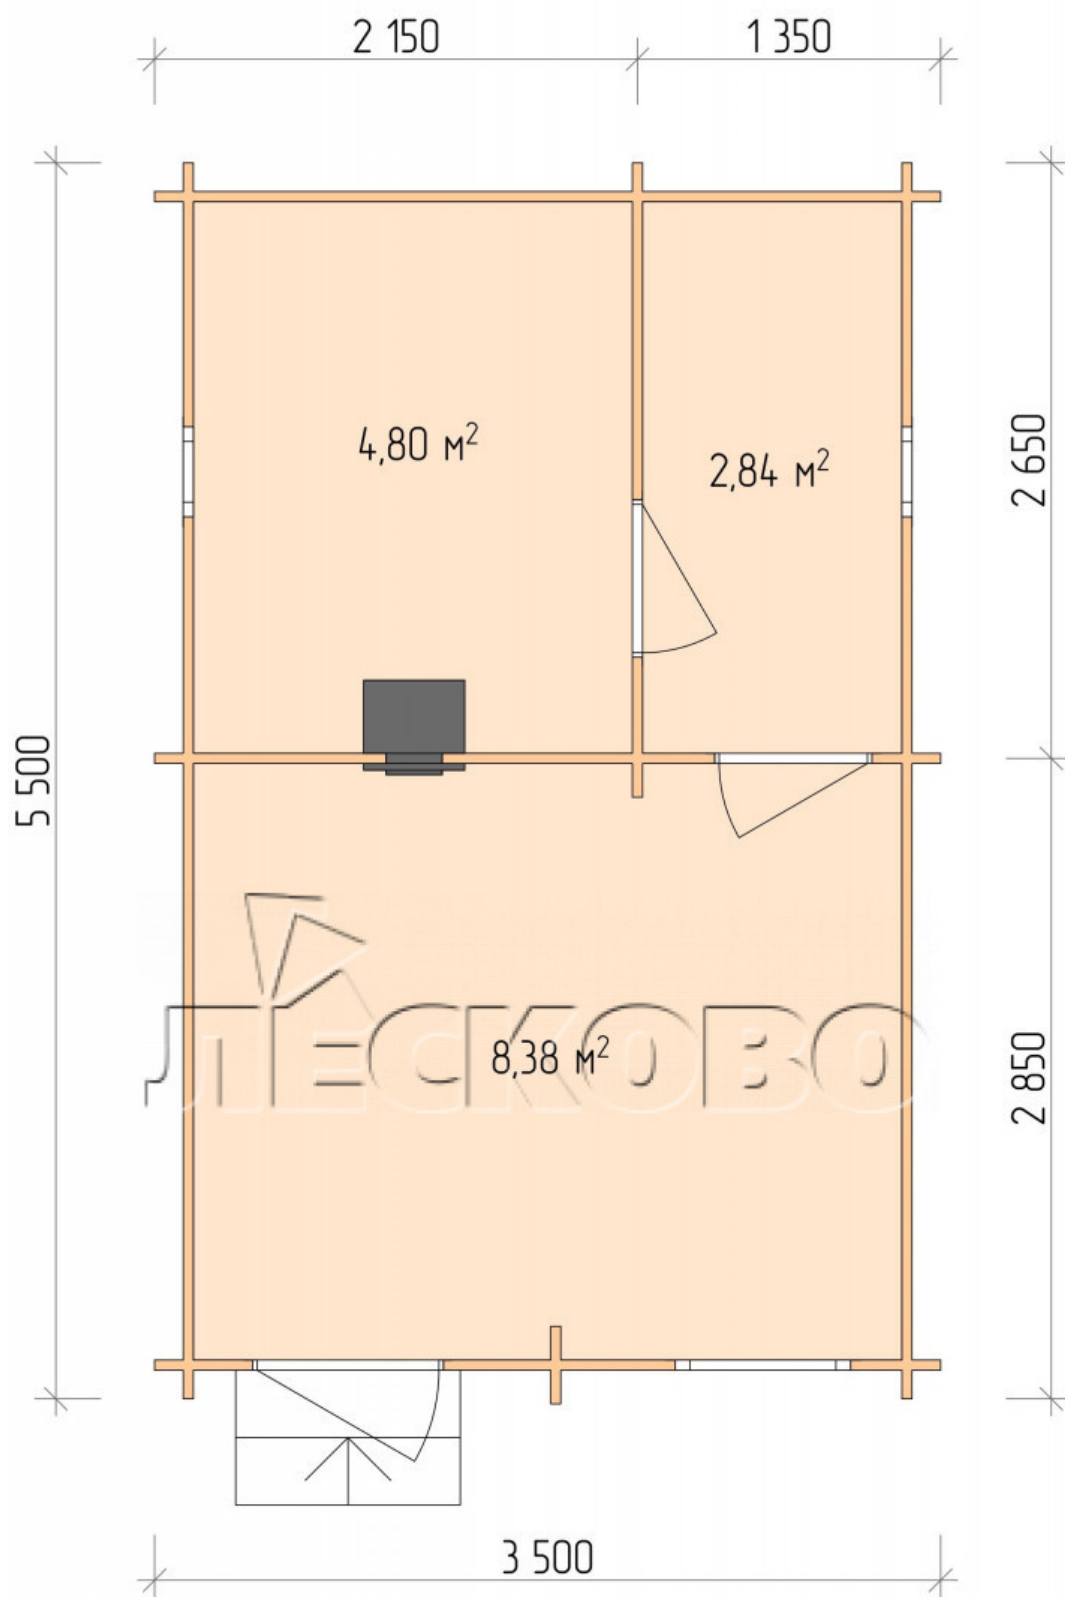

House Kit

- Wall kit: 44 × 145 mm mini-chamber drying chamber with bowls for the project. The material of the tree is spruce, pine (GOST 8486). Humidity 12-14%. The height of the walls is 2.16 m.;