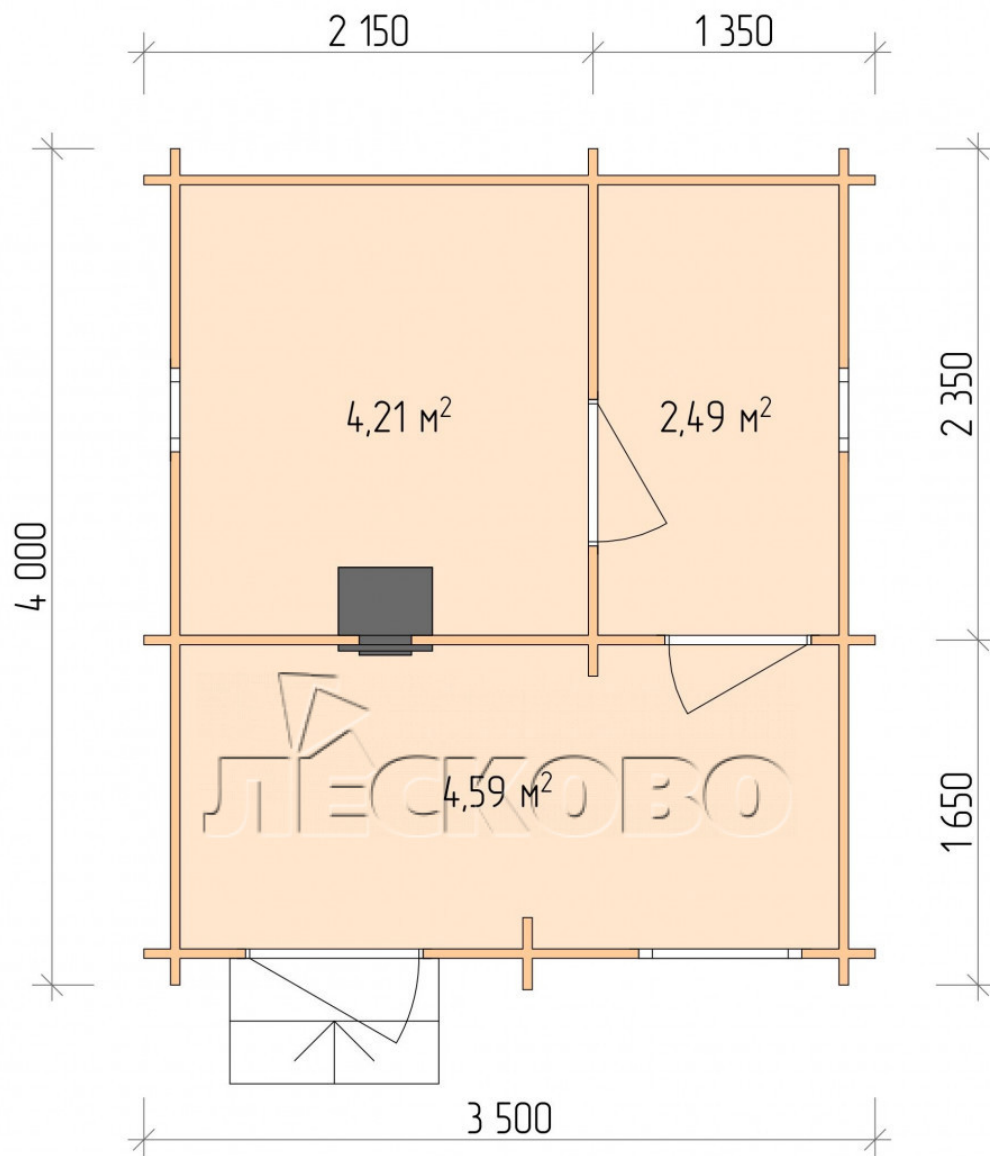

Outdoor sauna "BL" series 3.5×4

Project Dimensions

3.5 × 4 / 11.9 m²

Full house set

2,962 €

Timber

45 MM

65 MM
+ 726 €

Project planning

Разрез

House Kit

- Wall kit: 44 × 145 mm mini-chamber drying chamber with bowls for the project. The material of the tree is spruce, pine (GOST 8486). Humidity 12-14%. The height of the walls is 2.16 m.;
- Logs, lower harness: board 45 × 145 mm chamber drying 10-12%;
- Floors: floorboard 35 mm., Chamber drying;
- Ceiling: imitation of a bar 20 × 135 mm, Chamber drying;
- Wooden windows, glass 4 mm, Single. Treatment with a colorless antiseptic. Hardware;

0.40×0.38 м.2 шт.

0.87×0.78 м.1 шт.

- Wooden doors;

0.84×1.885 м.

bath.2 шт.

0.84×1.885 м.

glass.1 шт.

7. Platbands: dry planed board 20 × 100 mm;