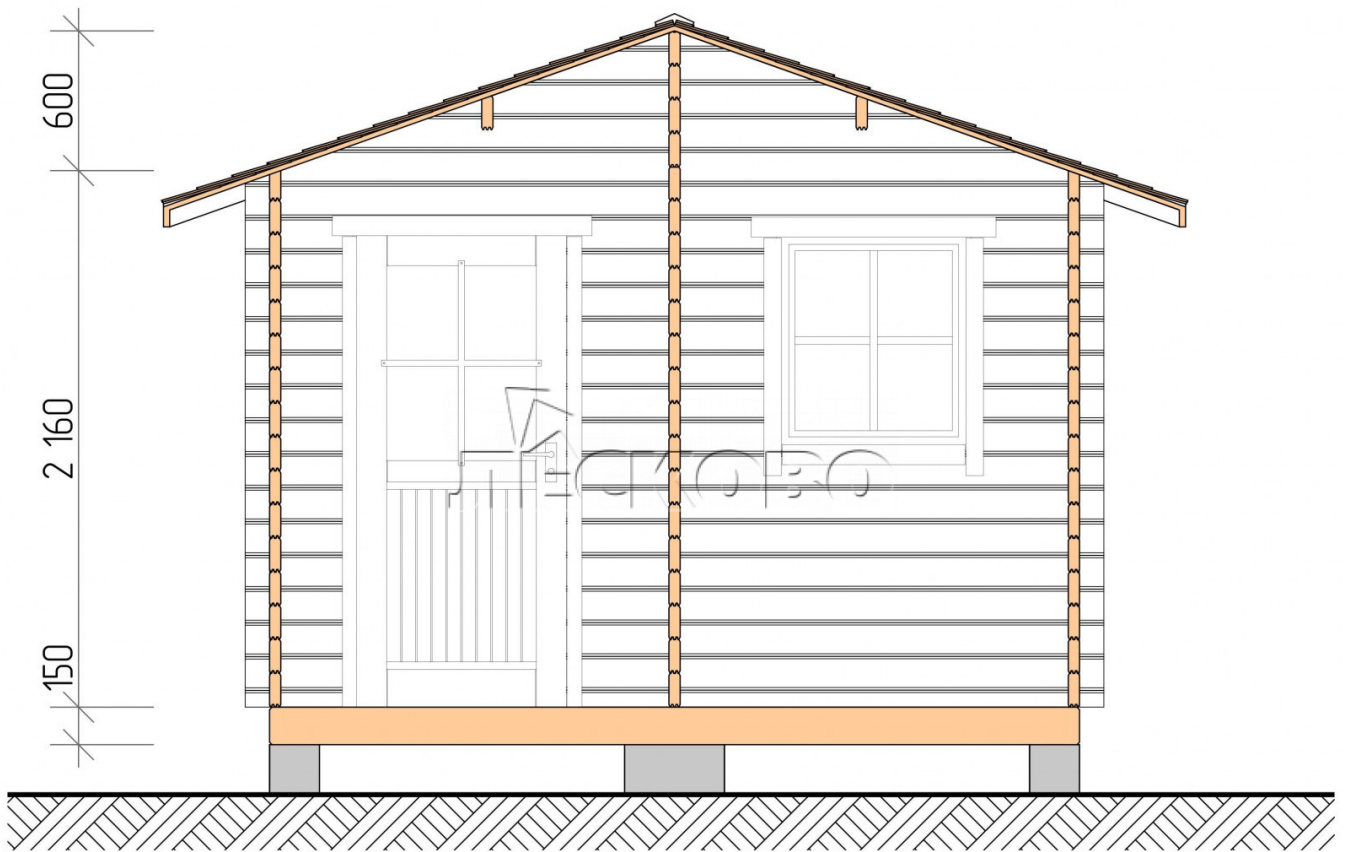

Outdoor sauna "BL" series 3.5×4

Project Dimensions

3.5 × 4 / 11.9 m²

Full house set

2,891 €

Timber

45 MM

65 MM
+ 709 €

Project planning

Разрез

House Kit

- Wall kit: 44 × 145 mm mini-chamber drying chamber with bowls for the project. The material of the tree is spruce, pine (GOST 8486). Humidity 12-14%. The height of the walls is 2.16 m.;
- Logs, lower harness: board 45 × 145 mm chamber drying 10-12%;
- Floors: floorboard 35 mm., Chamber drying;
- Ceiling: imitation of a bar 20 × 135 mm, Chamber drying;
- Wooden windows, glass 4 mm, Single. Treatment with a colorless antiseptic. Hardware;

0.40×0.38 м.2 шт.

0.87×0.78 м.1 шт.

- Wooden doors;

0.84×1.885 м.

bath.2 шт.

0.84×1.885 м.

glass.1 шт.

7. Platbands: dry planed board 20 × 100 mm;