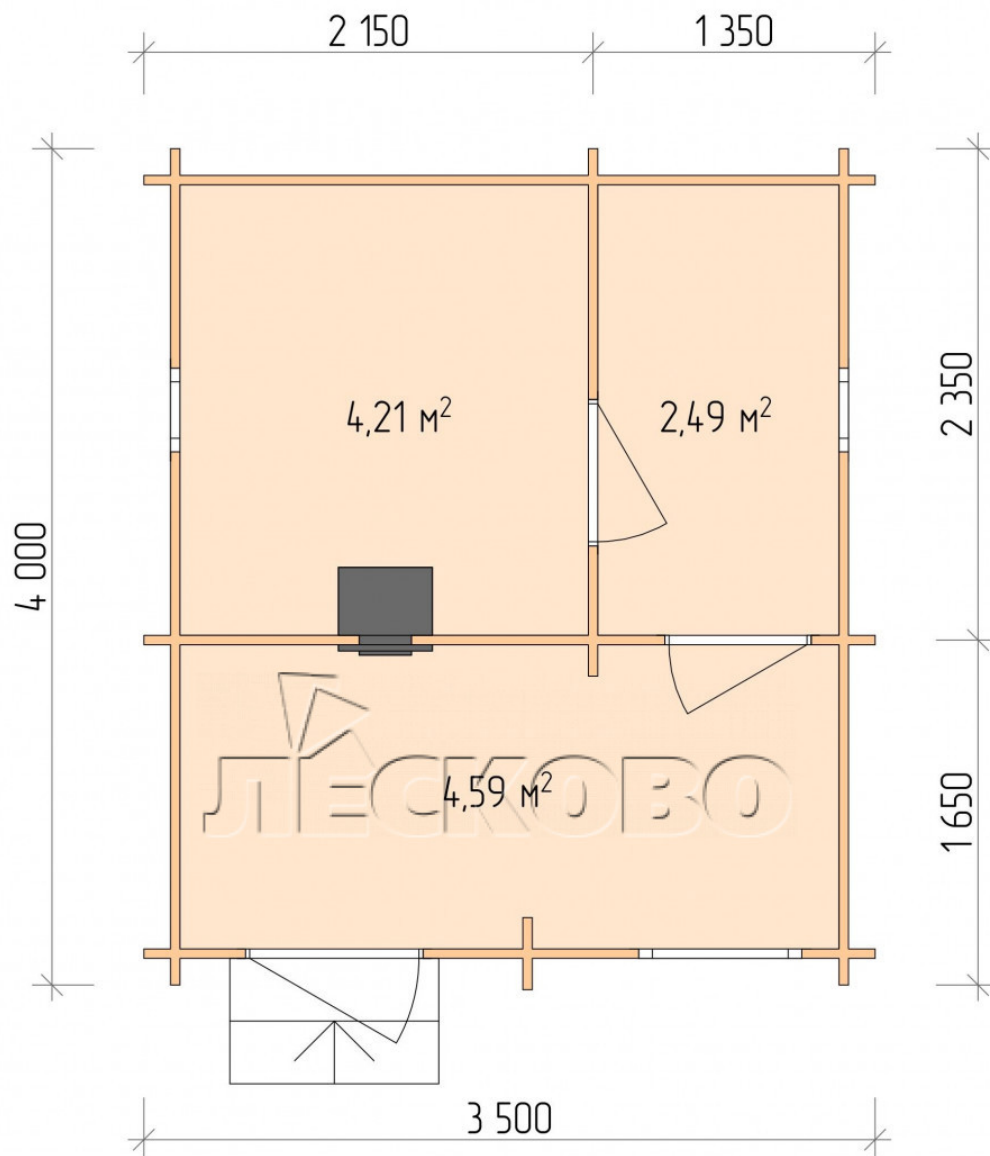

## Outdoor sauna "BL" series 3.5×4

Project Dimensions

3.5 × 4 / 11.9 m<sup>2</sup>

Full house set

**3,685 €**

# Разрез

## House Kit

- Wall kit: 44 × 145 mm mini-chamber drying chamber with bowls for the project. The material of the tree is spruce, pine (GOST 8486). Humidity 12-14%. The height of the walls is 2.16 m.;
- Logs, lower harness: board 45 × 145 mm chamber drying 10-12%;
- Floors: floorboard 35 mm., Chamber drying;
- Ceiling: imitation of a bar 20 × 135 mm, Chamber drying;
- Wooden windows, glass 4 mm, Single. Treatment with a colorless antiseptic. Hardware;

0.40×0.38 м.2 шт.

0.87×0.78 м.1 шт.

- Wooden doors;

0.84×1.885 м.

bath.2 шт.

0.84×1.885 м.

glass.1 шт.

7. Platbands: dry planed board 20 × 100 mm;