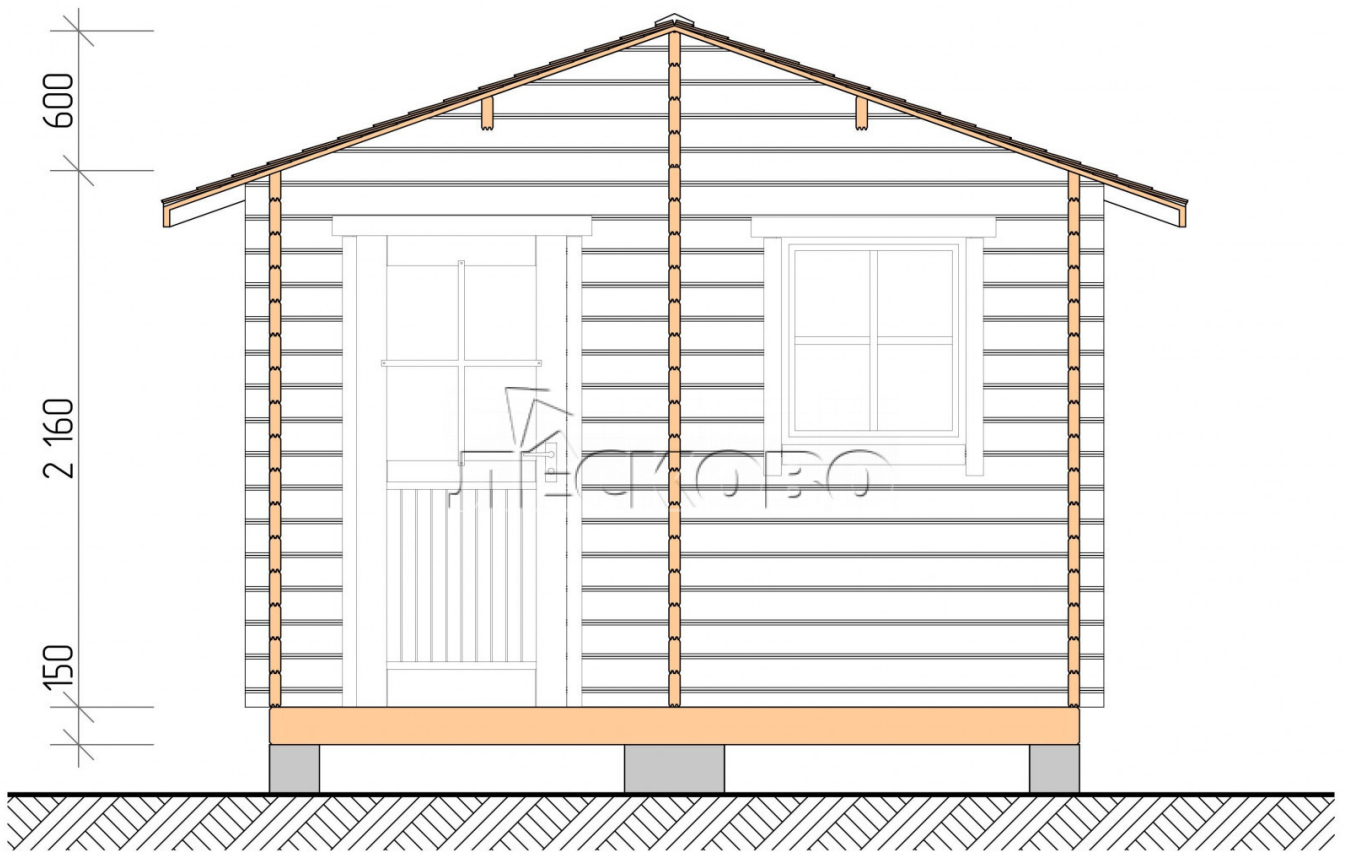

Outdoor sauna "BL" series 3.5×4

Project Dimensions

3.5 × 4 / 11.9 m²

Full house set

2,962 €

Timber

45 MM

65 MM
+ 726 €

Project planning

Разрез

House Kit

- Wall kit: 44 × 145 mm mini-chamber drying chamber with bowls for the project. The material of the tree is spruce, pine (GOST 8486). Humidity 12-14%. The height of the walls is 2.16 m.;
- Logs, lower harness: board 45 × 145 mm chamber drying 10-12%;
- Floors: floorboard 35 mm., Chamber drying;
- Ceiling: imitation of a bar 20 × 135 mm, Chamber drying;
- Wooden windows, glass 4 mm, Single. Treatment with a colorless antiseptic. Hardware;

0.40×0.38 м.2 шт.

0.87×0.78 м.1 шт.

- Wooden doors;

0.84×1.885 м.

bath.2 шт.

0.84×1.885 м.

glass.1 шт.

7. Platbands: dry planed board 20 × 100 mm;