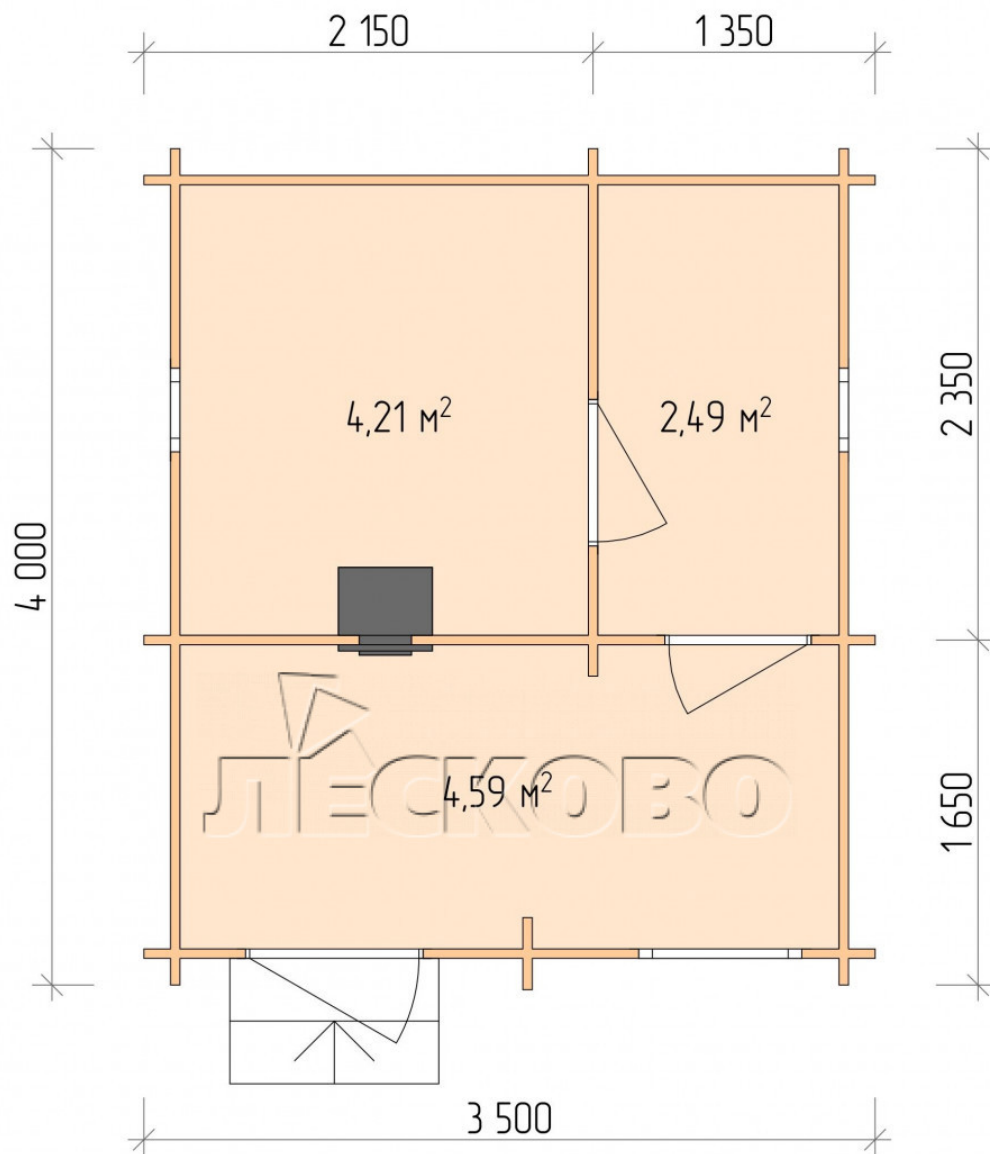

Outdoor sauna "BL" series 3.5×4

Project Dimensions

3.5 × 4 / 11.9 m²

Full house set

2,891 €

Timber

45 MM

65 MM
+ 709 €

Project planning

Разрез

House Kit

- Wall kit: 44 × 145 mm mini-chamber drying chamber with bowls for the project. The material of the tree is spruce, pine (GOST 8486). Humidity 12-14%. The height of the walls is 2.16 m.;
- Logs, lower harness: board 45 × 145 mm chamber drying 10-12%;
- Floors: floorboard 35 mm., Chamber drying;
- Ceiling: imitation of a bar 20 × 135 mm, Chamber drying;
- Wooden windows, glass 4 mm, Single. Treatment with a colorless antiseptic. Hardware;

0.40×0.38 м.2 шт.

0.87×0.78 м.1 шт.

- Wooden doors;

0.84×1.885 м.

bath.2 шт.

0.84×1.885 м.

glass.1 шт.

7. Platbands: dry planed board 20 × 100 mm;