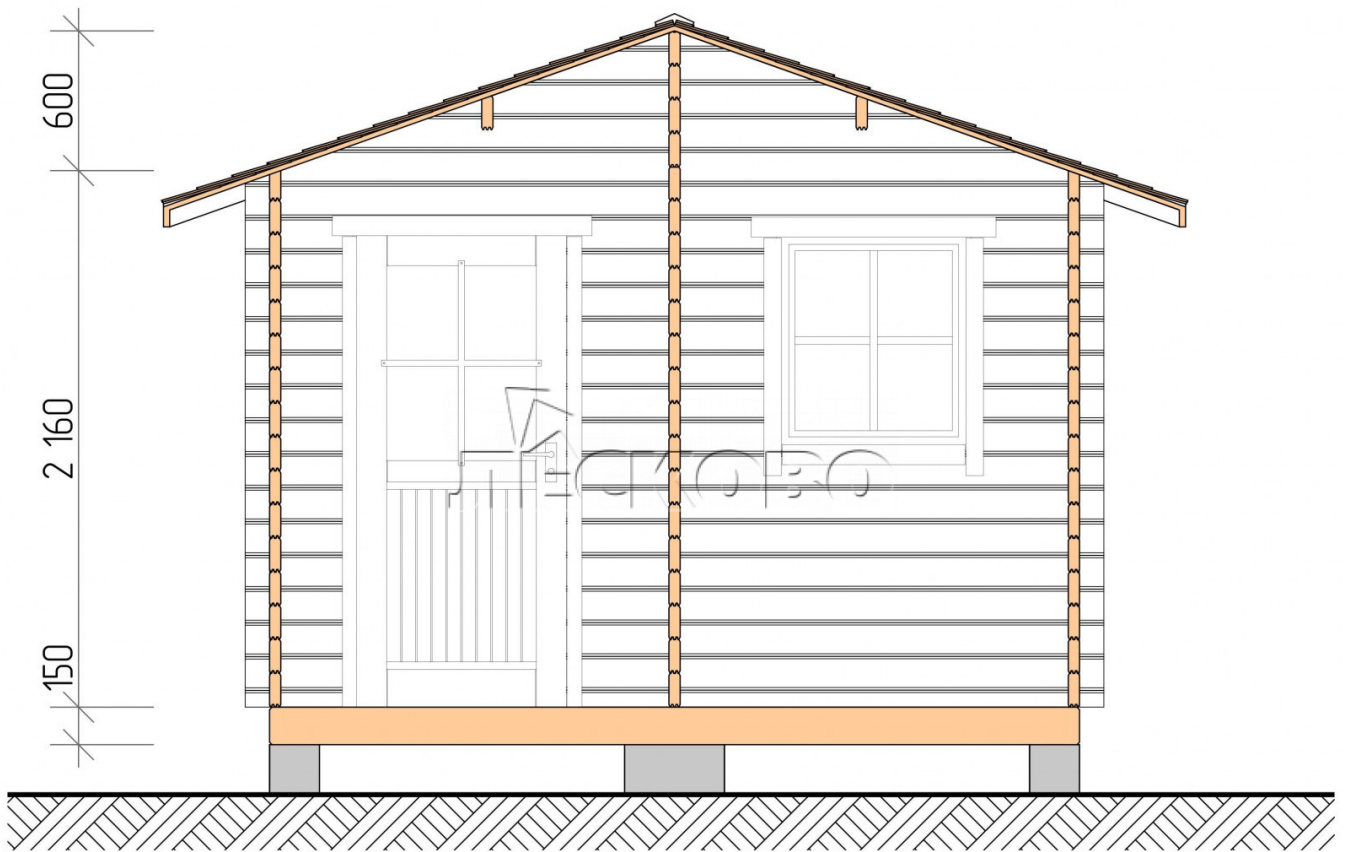

## Outdoor sauna "BL" series 3.5×4

Project Dimensions

3.5 × 4 / 11.9 m<sup>2</sup>

Full house set

**3,685 €**

### Timber

45 MM

65 MM  
+ 891 €