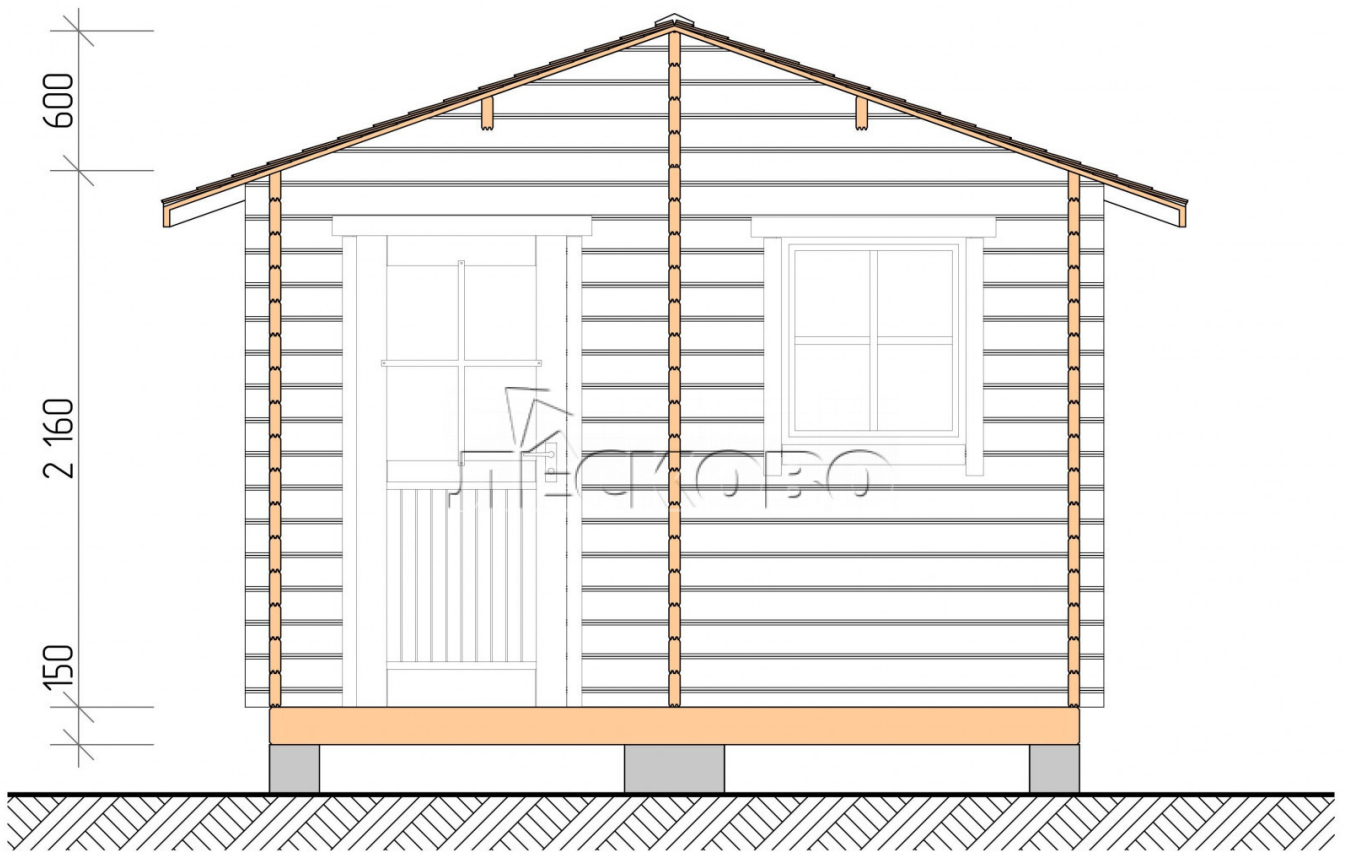

Outdoor sauna "BL" series 3.5×4.5

Project Dimensions

3.5 × 4.5 / 13.5 m²

Full house set

3,940 €

Timber

45 MM

65 MM
+ 922 €

Project planning

3 500

4 500

Разрез

House Kit

- Wall kit: 44 × 145 mm mini-chamber drying chamber with bowls for the project. The material of the tree is spruce, pine (GOST 8486). Humidity 12-14%. The height of the walls is 2.16 m.;
- Logs, lower harness: board 45 × 145 mm chamber drying 10-12%;
- Floors: floorboard 35 mm., Chamber drying;
- Ceiling: imitation of a bar 20 × 135 mm, Chamber drying;