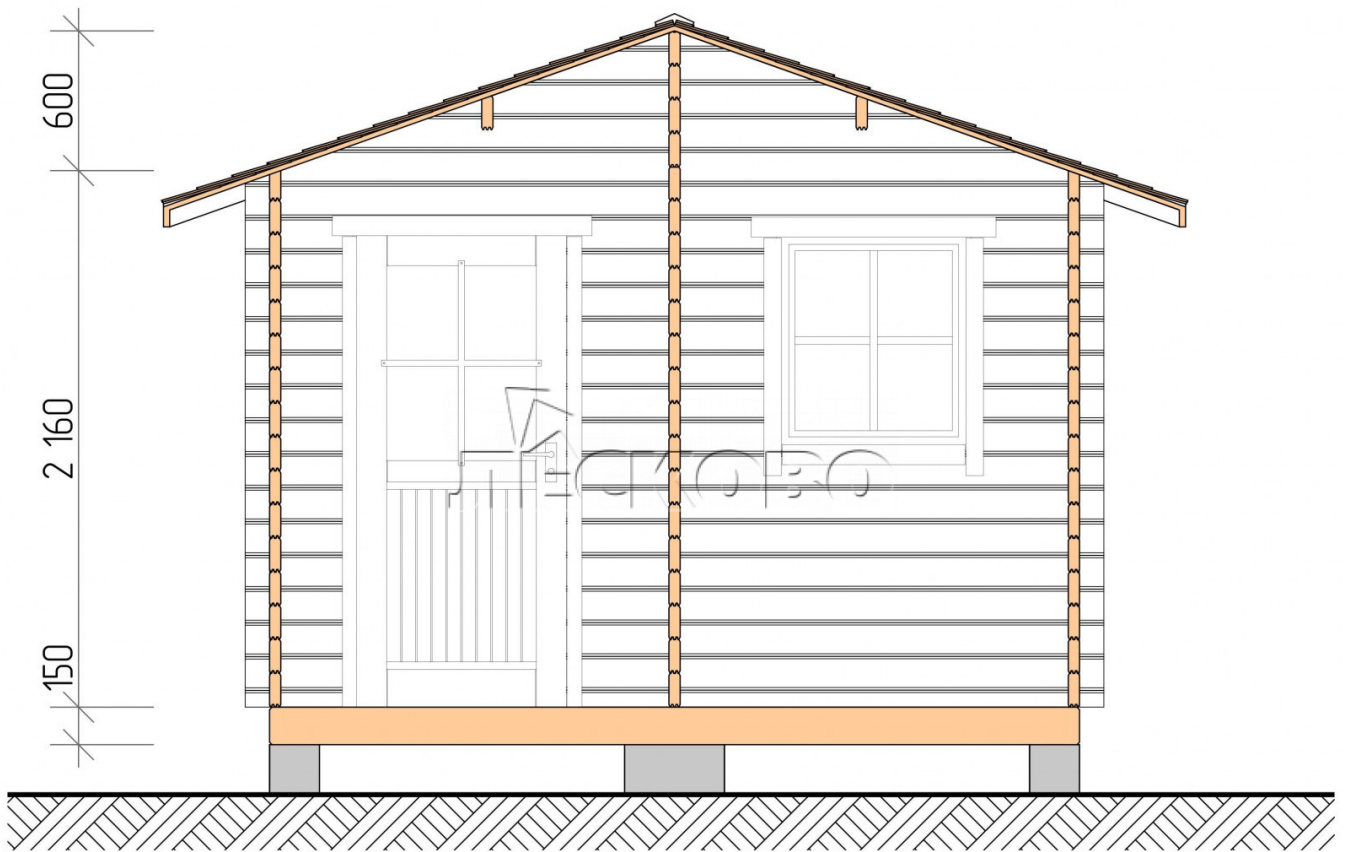

Outdoor sauna "BL" series 3.5×4.5

Project Dimensions

3.5 × 4.5 / 13.5 m²

Full house set

3,183 €

Timber

45 MM

65 MM
+ 752 €

Project planning

3 500

4 500

Разрез

House Kit

- Wall kit: 44 × 145 mm mini-chamber drying chamber with bowls for the project. The material of the tree is spruce, pine (GOST 8486). Humidity 12-14%. The height of the walls is 2.16 m.;
- Logs, lower harness: board 45 × 145 mm chamber drying 10-12%;
- Floors: floorboard 35 mm., Chamber drying;
- Ceiling: imitation of a bar 20 × 135 mm, Chamber drying;