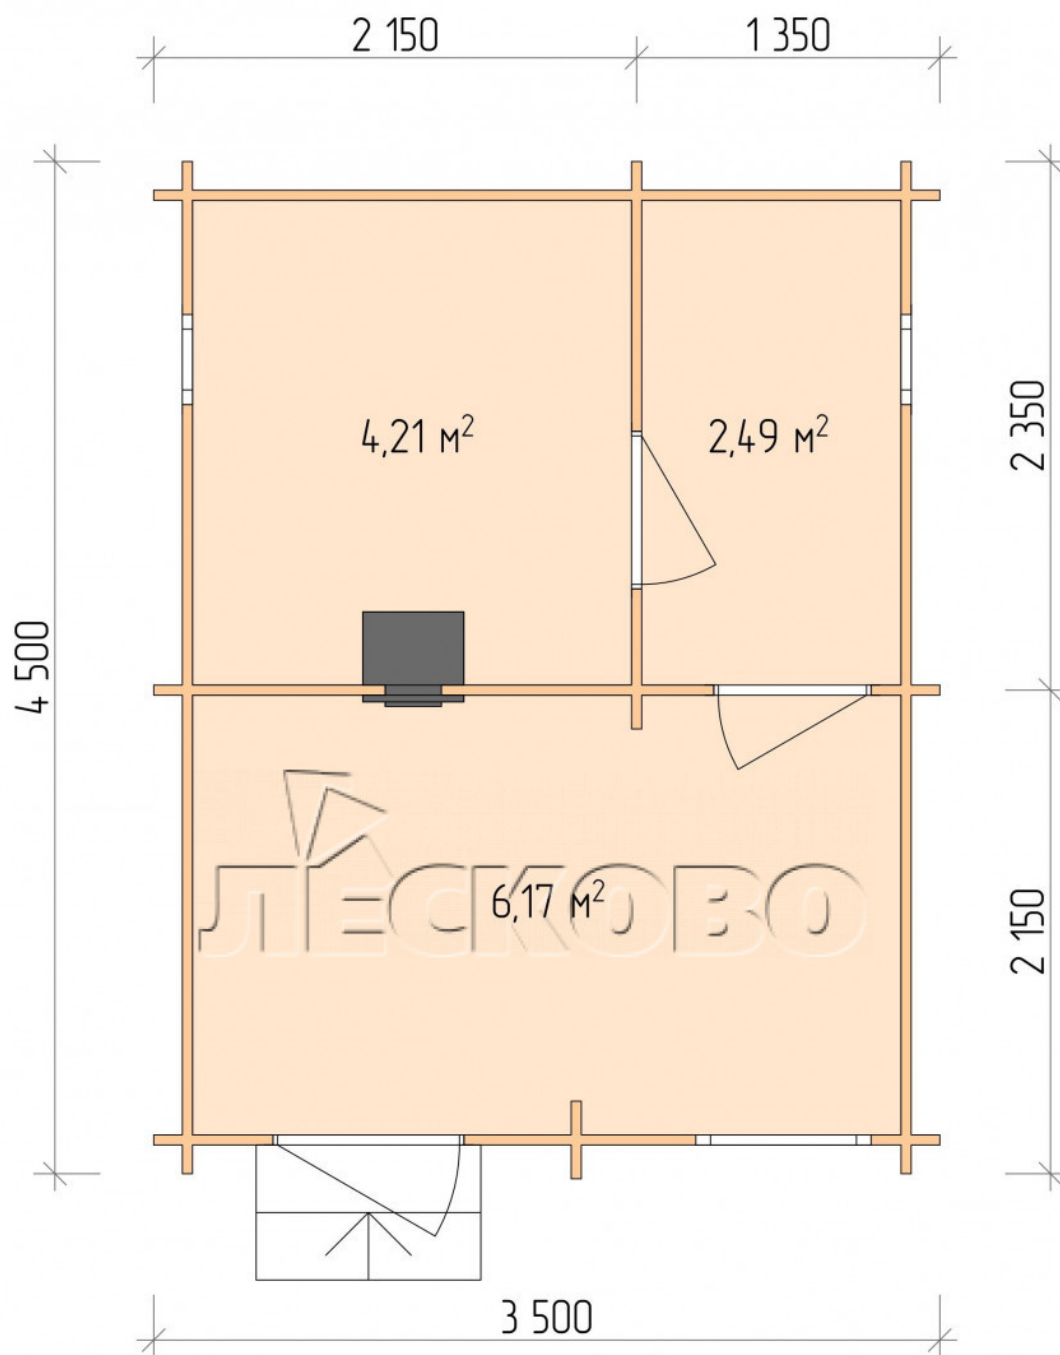

Outdoor sauna "BL" series 3.5×4.5

Project Dimensions

3.5 × 4.5 / 13.5 m²

Full house set

3,183 €

Timber

45 MM

65 MM
+ 752 €

Project planning

3 500

4 500

Разрез

House Kit

- Wall kit: 44 × 145 mm mini-chamber drying chamber with bowls for the project. The material of the tree is spruce, pine (GOST 8486). Humidity 12-14%. The height of the walls is 2.16 m.;
- Logs, lower harness: board 45 × 145 mm chamber drying 10-12%;
- Floors: floorboard 35 mm., Chamber drying;
- Ceiling: imitation of a bar 20 × 135 mm, Chamber drying;

- Wooden windows, glass 4 mm, Single. Treatment with a colorless antiseptic. Hardware;

0.40×0.38 м.2 шт.

0.87×0.78 м.1 шт.

- Wooden doors;

0.84×1.885 м.

bath.2 шт.

0.84×1.885 м.

glass.1 шт.

7. Platbands: dry planed board 20 × 100 mm;

8. Roof: shingles;

9. Skirting board 35 mm.

+7 (4942) 499-770

156014, г. Кострома, ул. Базовая, д. 8