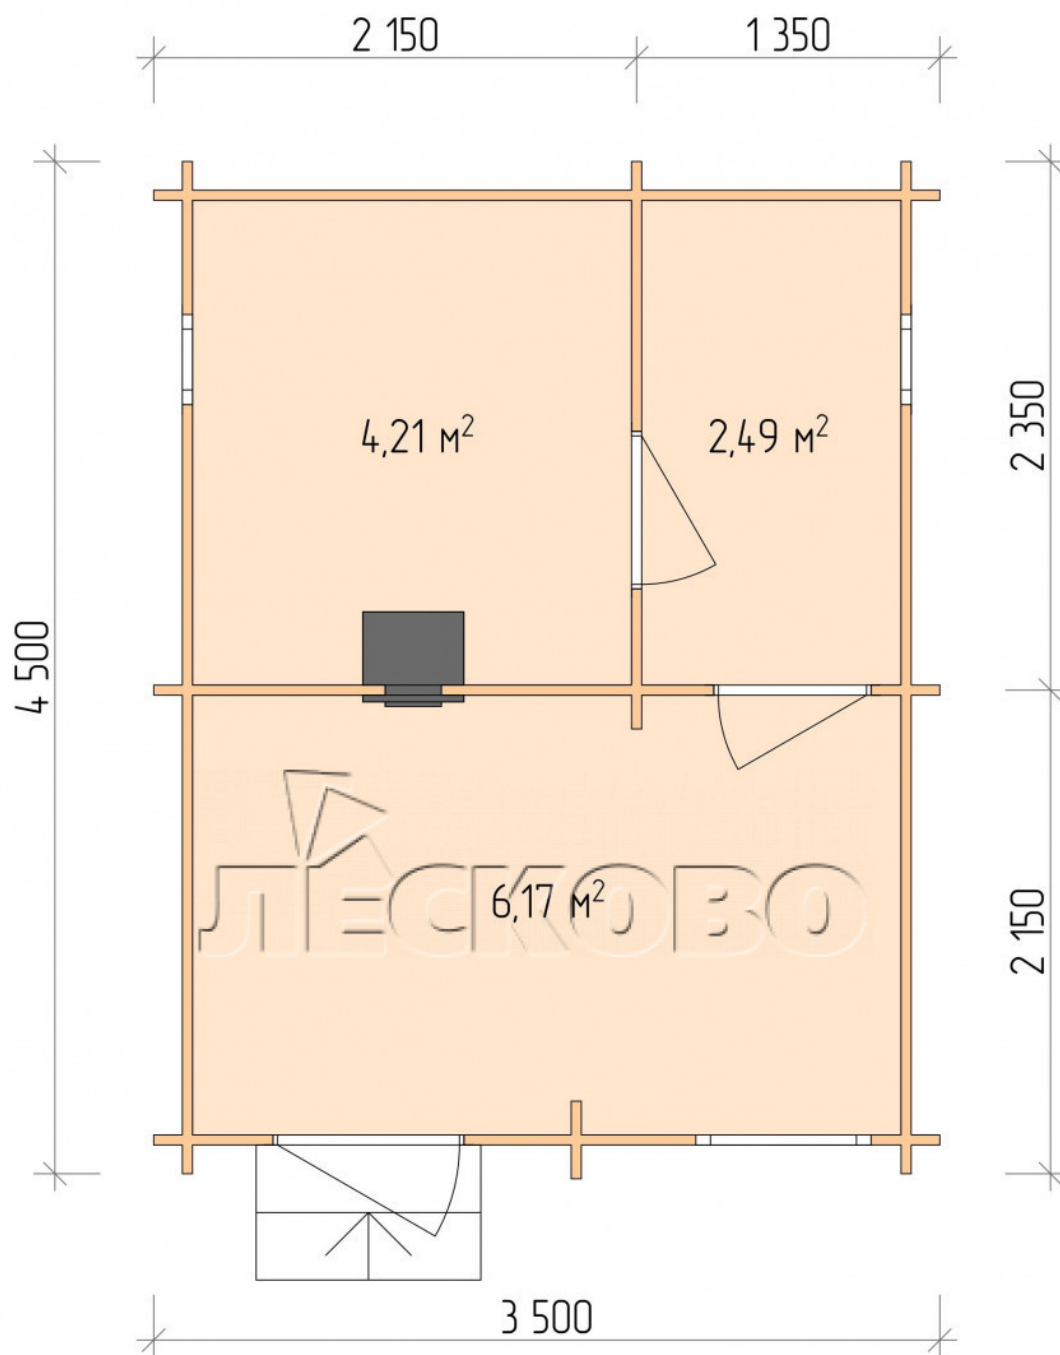

Outdoor sauna "BL" series 3.5×4.5

Project Dimensions

3.5 × 4.5 / 13.5 m²

Full house set

3,940 €

Timber

45 MM

65 MM
+ 922 €

Project planning

3 500

4 500

Разрез

House Kit

- Wall kit: 44 × 145 mm mini-chamber drying chamber with bowls for the project. The material of the tree is spruce, pine (GOST 8486). Humidity 12-14%. The height of the walls is 2.16 m.;
- Logs, lower harness: board 45 × 145 mm chamber drying 10-12%;
- Floors: floorboard 35 mm., Chamber drying;
- Ceiling: imitation of a bar 20 × 135 mm, Chamber drying;

- Wooden windows, glass 4 mm, Single. Treatment with a colorless antiseptic. Hardware;

0.40×0.38 м.2 шт.

0.87×0.78 м.1 шт.

- Wooden doors;

0.84×1.885 м.

bath.2 шт.

0.84×1.885 м.

glass.1 шт.

7. Platbands: dry planed board 20 × 100 mm;

8. Roof: shingles;

9. Skirting board 35 mm.

+7 (4942) 499-770

156014, г. Кострома, ул. Базовая, д. 8