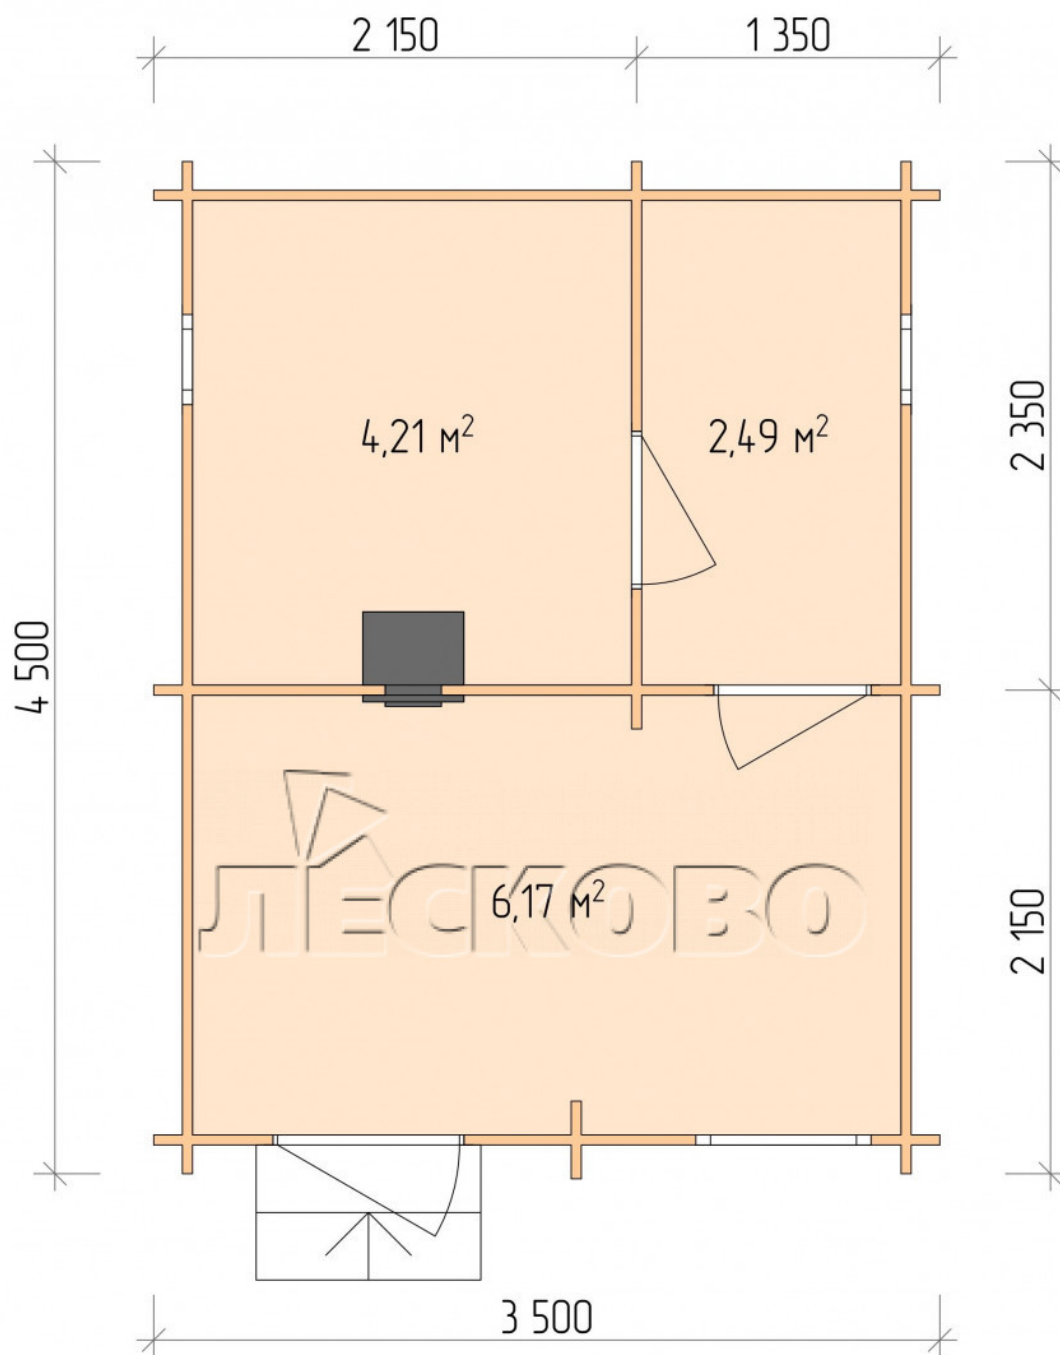

Outdoor sauna "BL" series 3.5×4.5

Project Dimensions

3.5 × 4.5 / 13.5 m²

Full house set

2,934 €

Timber

45 MM

65 MM
+ 693 €

Project planning

3 500

4 500

Разрез

House Kit

- Wall kit: 44 × 145 mm mini-chamber drying chamber with bowls for the project. The material of the tree is spruce, pine (GOST 8486). Humidity 12-14%. The height of the walls is 2.16 m.;
- Logs, lower harness: board 45 × 145 mm chamber drying 10-12%;
- Floors: floorboard 35 mm., Chamber drying;
- Ceiling: imitation of a bar 20 × 135 mm, Chamber drying;

- Wooden windows, glass 4 mm, Single. Treatment with a colorless antiseptic. Hardware;

0.40×0.38 м.2 шт.

0.87×0.78 м.1 шт.

- Wooden doors;

0.84×1.885 м.

bath.2 шт.

0.84×1.885 м.

glass.1 шт.

7. Platbands: dry planed board 20 × 100 mm;

8. Roof: shingles;

9. Skirting board 35 mm.

+7 (4942) 499-770

156014, г. Кострома, ул. Базовая, д. 8